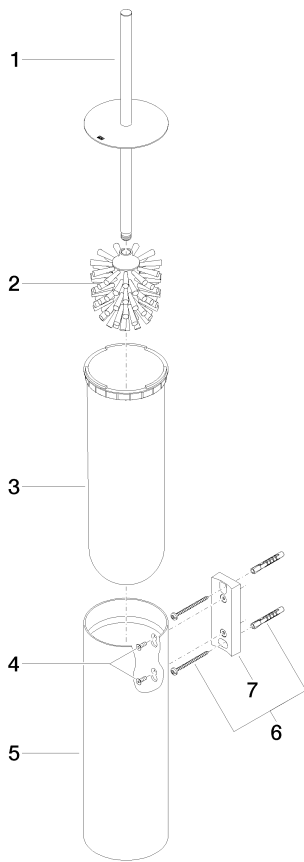

WC - IMO

Toilet brush set wall model

Article number: 83 910 979-00

WC - IMO

Toilet brush set wall model

Article number: 83 910 979-00

Spare parts list

Position	Quantity used	Item Number	Spare part	Delivery time
1	1	90 20 97 505 01-00	handle	10
2	1	90 18 50 601 00 90	brush	2
3	1	08 18 40 524 90	insert	2
4	1	90 30 30 014 00 90	screw	2
5	1	08 23 01 503-00	casing	10
6	2	05 30 31 025 00 90	fixing set	2
7	1	05 18 40 287 00 90	holder	2