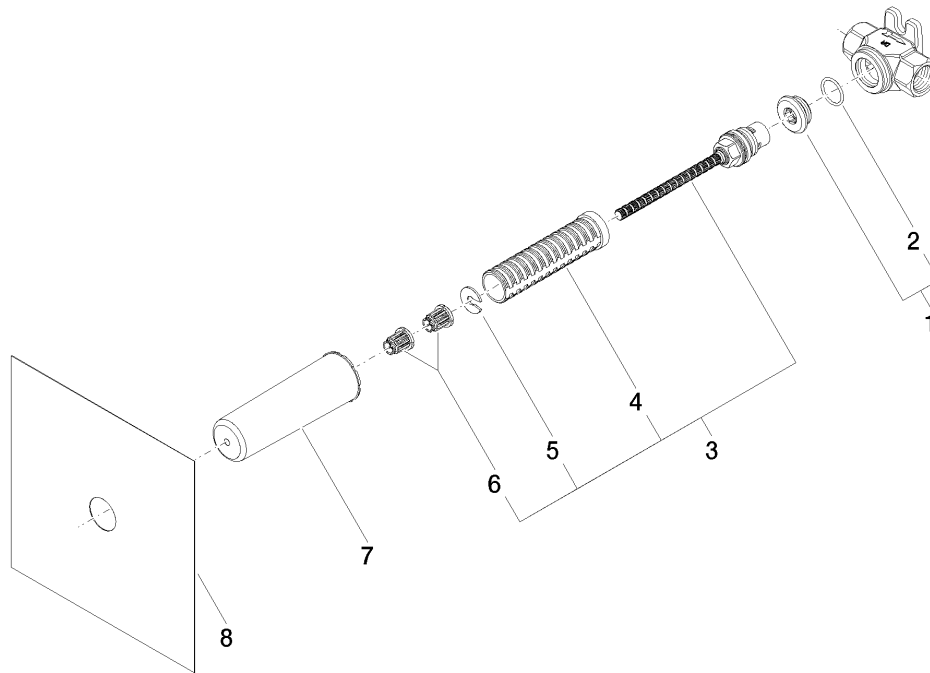

Product specifications

Concealed rough parts

- Concealed body
- sleeve can be cut to length
- Ceramic disc cartridge, stem can be cut to length 1/2"
- Mud guard
- Water protection

NOTE: Important for MEM series! Due to minimum rough-in requirements, a framing of 2 x 6 studs is needed.

Surfaces

- Concealed-rough-parts35621970-900010

Exploded assembly drawing

**Order quantity**

No.	Article number	Name	Installation quantity
1	0431200060090	plug	1
2	09141005390	seal	1
3	0490031430090	top	1
4	09184007790	sleeve	1
5	09160102690	ring	1
6	09121200290	fixing cap	2
7	09210210290	cap	1
8	0414030720090	gasket kit	1