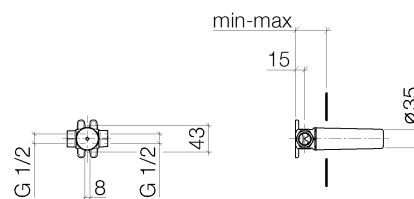

Product specifications

Concealed rough parts

- Concealed body
- sleeve can be cut to length
- Ceramic disc cartridge, stem can be cut to length 1/2"
- Mud guard
- Water protection

NOTE: Important for MEM series! Due to minimum rough-in requirements, a framing of 2 x 6 studs is needed.

Surfaces

- Concealed-rough-parts35621970-900010

Exploded assembly drawing

**Order quantity**

No.	Article number	Name	Installation quantity
1	0431200060090	plug	1
2	09141005390	seal	1
3	0490031430090	top	1
4	09184007790	sleeve	1
5	09160102690	ring	1
6	09121200290	fixing cap	2
7	09210210290	cap	1
8	0414030720090	gasket kit	1