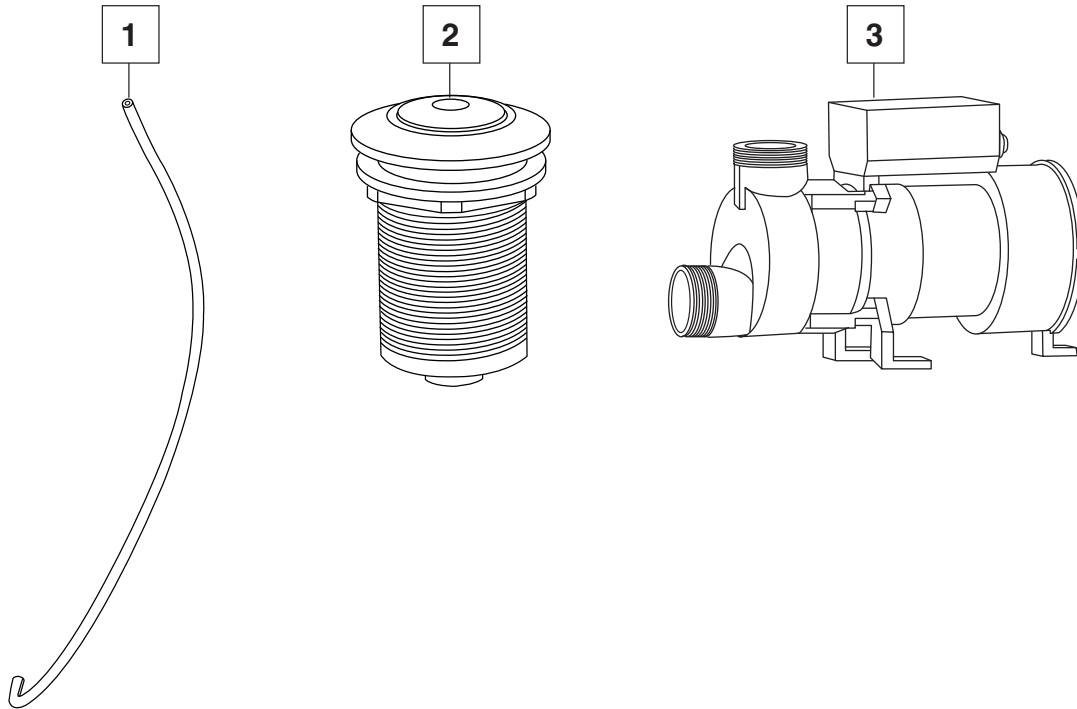

CADET® 6' x 42"
STANDARD
WHIRLPOOL SYSTEM

MODEL NUMBERS:
2774.018W

NO.	DESCRIPTION	PART #	AVAILABLE COLOR	QTY
1	Luxury Jet Cover & Nozzle Assembly — Small	754468-201.XXX0A	011, 020, 021, 222	1
2	Luxury Jet Cover & Nozzle Assembly — Large	754477-201.XXX0A	011, 020, 021, 222	1
3	Kit: Clean Small Jet Body & Threaded Escutcheon, Standard PVC	755009-101.0070A	N/A	1
4	Kit: Clean Large Jet Body & Threaded Escutcheon, Standard PVC	755010-101.0070A	N/A	1
5	Submersible Air Volume Control Cap	753665-201.XXX0A	011, 020, 021, 178, 222	1
6	Kit: Submersible Air Control, Manifold & Escutcheon, Standard PVC	755012-101.0070A	N/A	1
7	Kit: NuWhirl Suction Fitting, Elbow, Body, Tubing Assembly & Clamp	755017-101.XXX0A	011, 020, 021, 178, 222	1
8	Kit: 3/8" Hose Kit, Standard PVC with couplings (not shown)	755026-101.0070A	N/A	2 FT
9	Kit: 1" Hose Kit, Standard PVC with couplings (not shown)	755027-101.0070A	N/A	2 FT
10	Discharge Tee Standard PVC	047438-0070A	N/A	1
11	Pump Suction/Discharge Coup Standard PVC	047186-0070A	N/A	1

Available Colors: 011 - Artic White, 020 - White, 021 - Bone, 178 - Black, 222 - Linen

CADET® 6' x 42"
STANDARD
WHIRLPOOL SYSTEM

MODEL NUMBERS:
2774.018W

NO.	DESCRIPTION	PART #	AVAILABLE COLOR	QTY
1	Air Actuator Tubing - 3FT.	047602-0070A		1
2	Air Actuator	752439-XXX0A	011, 020, 021, 222	1
3	WOW pump - 2.1 HPR	753922-0070A		1