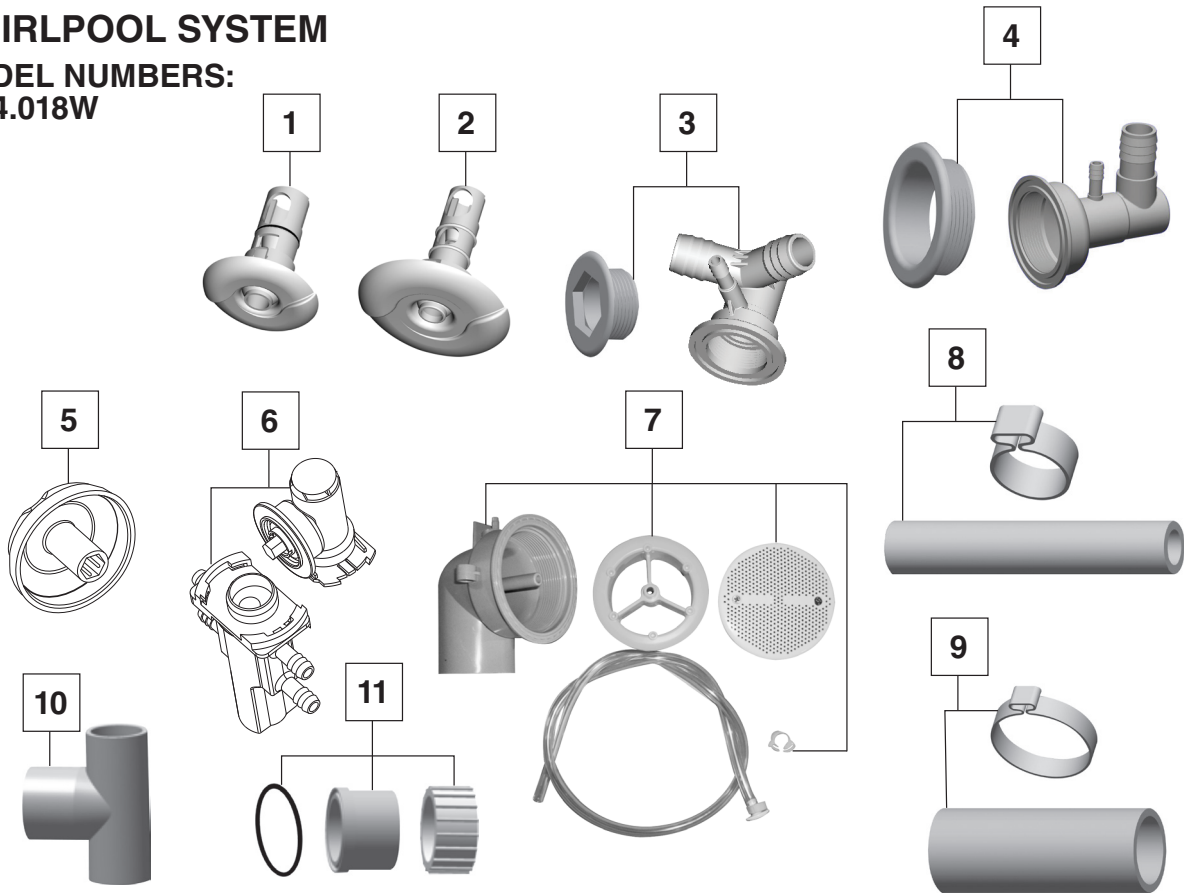

CADET® 6' x 42"
STANDARD
WHIRLPOOL SYSTEM

MODEL NUMBERS:
2774.018W

NO.	DESCRIPTION	PART #	AVAILABLE COLOR	QTY
1	Luxury Jet Cover & Nozzle Assembly — Small	754468-201.XXX0A	011, 020, 021, 222	1
2	Luxury Jet Cover & Nozzle Assembly — Large	754477-201.XXX0A	011, 020, 021, 222	1
3	Kit: Clean Small Jet Body & Threaded Escutcheon, Standard PVC	755009-101.0070A	N/A	1
4	Kit: Clean Large Jet Body & Threaded Escutcheon, Standard PVC	755010-101.0070A	N/A	1
5	Submersible Air Volume Control Cap	753665-201.XXX0A	011, 020, 021, 178, 222	1
6	Kit: Submersible Air Control, Manifold & Escutcheon, Standard PVC	755012-101.0070A	N/A	1
7	Kit: NuWhirl Suction Fitting, Elbow, Body, Tubing Assembly & Clamp	755017-101.XXX0A	011, 020, 021, 178, 222	1
8	Kit: 3/8" Hose Kit, Standard PVC with couplings (not shown)	755026-101.0070A	N/A	2 FT
9	Kit: 1" Hose Kit, Standard PVC with couplings (not shown)	755027-101.0070A	N/A	2 FT
10	Discharge Tee Standard PVC	047438-0070A	N/A	1
11	Pump Suction/Discharge Coup Standard PVC	047186-0070A	N/A	1

Available Colors: 011 - Artic White, 020 - White, 021 - Bone, 178 - Black, 222 - Linen

CADET® 6' x 42"
STANDARD
WHIRLPOOL SYSTEM

MODEL NUMBERS:
2774.018W

NO.	DESCRIPTION	PART #	AVAILABLE COLOR	QTY
1	Air Actuator Tubing - 3FT.	047602-0070A		1
2	Air Actuator	752439-XXX0A	011, 020, 021, 222	1
3	WOW pump - 2.1 HPR	753922-0070A		1

Available Colors: 011 - Artic White, 020 - White, 021 - Bone, 222 - Linen