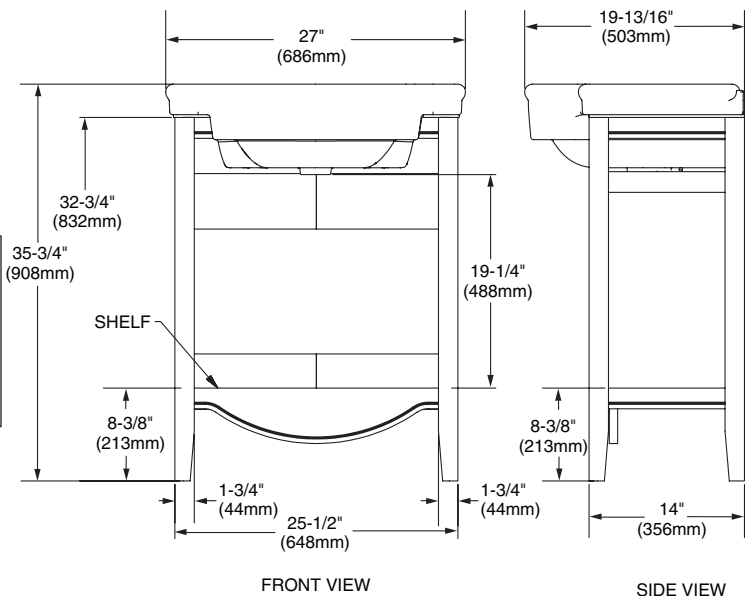

**Separate Components:**

- ☐ **0282.008** Console/Pedestal top  
8" (203mm) centers
- ☐ **9425.200** Skyline Washstand

**Nominal Dimensions with Sink:**

27" x 14" x 35-3/4"  
(648 x 356 x 870mm)

**Compliance Certifications -**

322  
Dark Chocolate

**NOTES:**

\* DIMENSIONS SHOWN FOR LOCATION OF SUPPLIES AND "P" TRAP ARE SUGGESTED.

▼ ANCHOR SCREWS FOR LAVATORY AND PEDESTAL NOT INCLUDED.  
- FITTINGS NOT INCLUDED AND MUST BE ORDERED SEPARATELY.  
PROVIDE SUITABLE REINFORCEMENT FOR ALL WALL SUPPORTS.

**IMPORTANT:** Dimensions of fixtures are nominal and may vary within the range of tolerances established by ANSI Standard A112.19.9M. These measurements are subject to change or cancellation. No responsibility is assumed for use of superseded or voided pages.