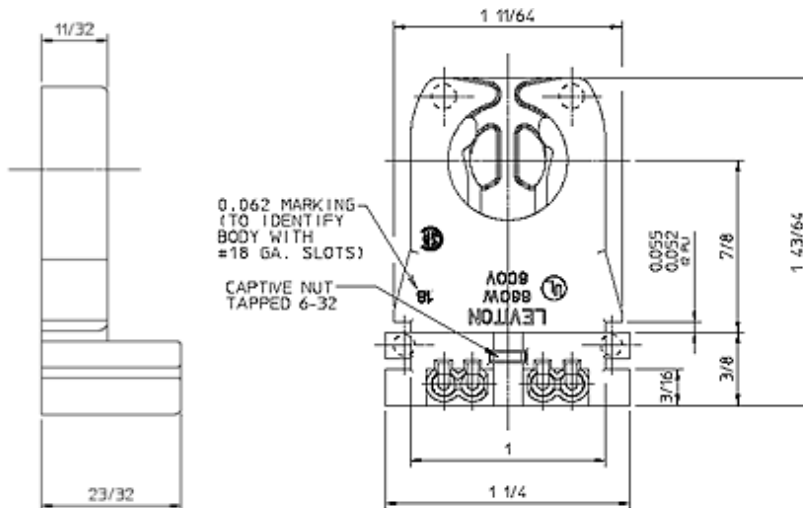

Lamp Base: Medium

Lamp Contacts: Bi-Pin

Lampholder Type: Linear

Light Type: Fluorescent

Mounting Type: Slide-ON

Notes: Captive Nut Screws Packed Bulk

Panel Thickness: 18-20 Ga. Panel

Rated Wattage: 660W

Body Material: Thermoset

Color: White

Contact Material: Copper-Alloy

Contact Type: Turn-Type

Mounting Type: Slide-ON

Nut: 6-32 Zinc-Plated

Panel Thickness: 18-20 Ga. Panel

Screw: 6-32 X 3/8 Zinc-Plated

Termination: Quickwire 18AWG Solid or Str. Tinned

Wire Strip Length: 3/8 Inch

Standards and Certifications

CSA Certified: File LR-5863

NOM Certified: 057

UL Listed: File E5833

SPECIFICATION SUBMITTAL

JOB NAME:	CATALOG NUMBERS:	
<input type="text"/>	<input type="text"/>	<input type="text"/>
JOB NUMBER:	<input type="text"/>	<input type="text"/>