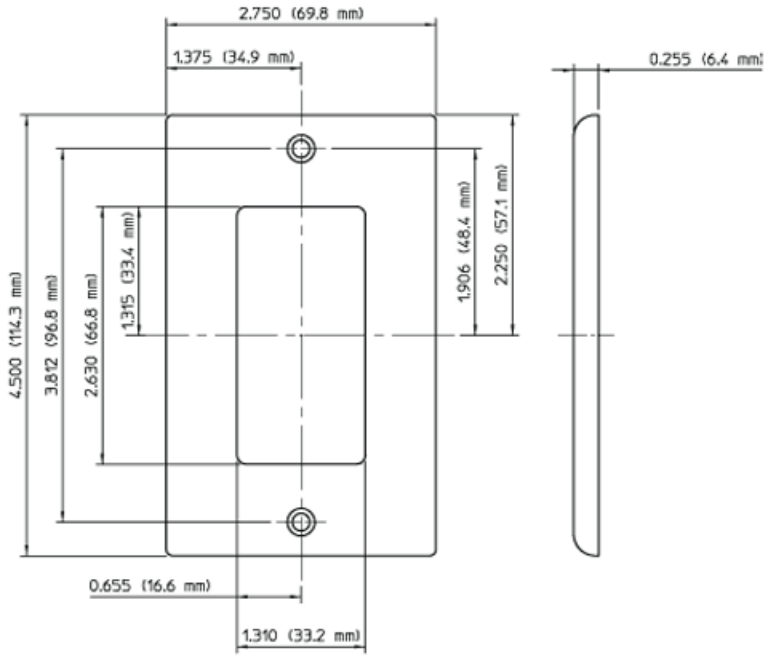

SPECIFICATION SUBMITTAL

JOB NAME:		CATALOG NUMBERS:	
____		____	____
JOB NUMBER:		____	____

Leviton Manufacturing Co., Inc.

201 North Service Road, Melville, NY 11747

Telephone: +1-800-323-8920 · FAX: +1-800-832-9538 · Tech Line (8:30AM-7:30PM E.S.T. Monday-Friday):

+1-800-824-3005

Leviton Manufacturing of Canada, Ltd.

165 Hymus Boulevard, Pointe Claire, Quebec H9R 1E9 · Telephone: +1-800-469-7890 ·

FAX: +1-800-824-3005 · www.leviton.com/canada

Leviton S. de R.L. de C.V.

Lago Tana 43, Mexico DF, Mexico CP 11290 · Tel.: (+52)55-5082-1040 · FAX: (+52)5386-

1797 · www.leviton.com.mx

Visit our Website at: www.leviton.com

© 2021 Leviton Manufacturing Co., Inc. All Rights Reserved. Subject to change without notice.

Leviton has a global presence.

If you would like to know where your local Leviton office is located please go to:

www.leviton.com/international/contacts/