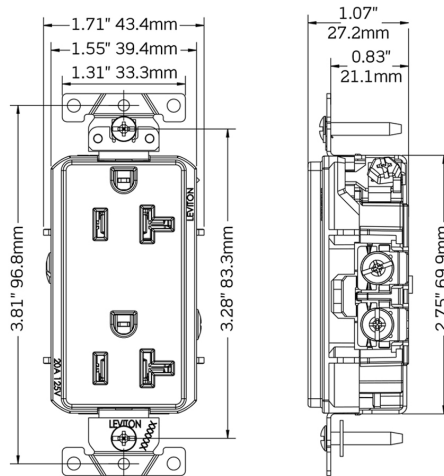

Drawing Applies to 15 & 20A Devices

SPECIFICATION SUBMITTAL

JOB NAME:		CATALOG NUMBERS:	
____		____	
JOB NUMBER:			
____		____	

Leviton Manufacturing Co., Inc.

201 North Service Road, Melville, NY 11747

Telephone: +1-800-323-8920 · FAX: +1-800-832-9538 · Tech Line (8:30AM-7:30PM E.S.T. Monday-Friday):

+1-800-824-3005

Leviton Manufacturing of Canada, Ltd.

165 Hymus Boulevard, Pointe Claire, Quebec H9R 1E9 · Telephone: +1-800-469-7890 ·

FAX: +1-800-824-3005 · www.leviton.com/canada

Leviton S. de R.L. de C.V.

Lago Tana 43, Mexico DF, Mexico CP 11290 · Tel.: (+52)55-5082-1040 · FAX: (+52)5386-

1797 · www.leviton.com.mx

Visit our Website at: www.leviton.com

© 2018 Leviton Manufacturing Co., Inc. All Rights Reserved. Subject to change without notice.

Leviton has a global presence.

If you would like to know where your local Leviton office is located please go to:

www.leviton.com/international/contacts/