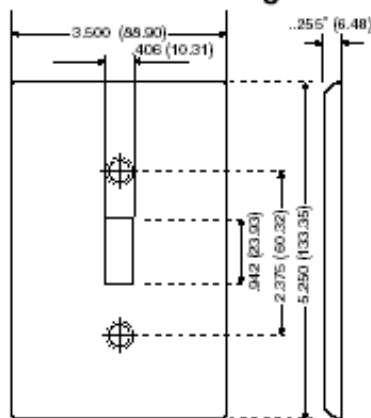

Mount: Device

Standards and Certifications: UL/CSA

UPC Code: 07847744050

Country Of Origin: United States

Dimensional Diagram

2-GANG Width = 5.31" (134.9mm)

SPECIFICATION SUBMITTAL

JOB NAME:	CATALOG NUMBERS:	
<input type="text"/>	<input type="text"/>	<input type="text"/>
JOB NUMBER:	<input type="text"/>	<input type="text"/>