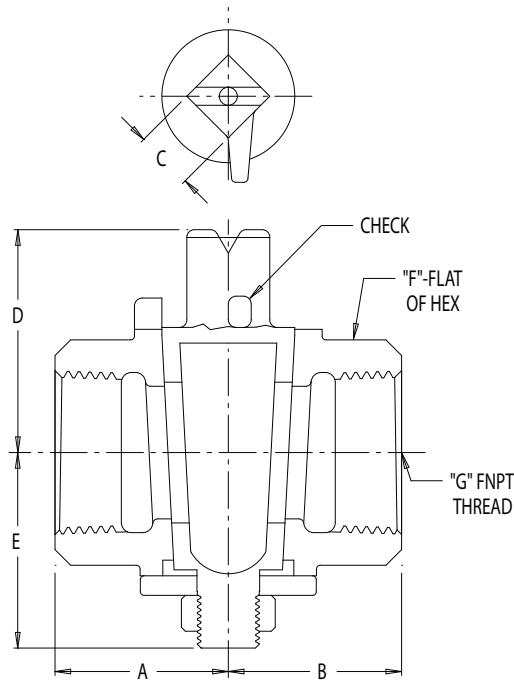

GAS SHUT-OFF VALVE, SQUARE HEAD

- Rated at 2 PSIG
- Cast bronze plug style

Part No.	Size	A	B	C	D	E	F	G
G18025	0.25"	0.93"	0.93"	0.42"	1.39"	1.23"	0.94"	0.25"
G18100	1.00"	1.38"	1.38"	0.47"	1.72"	1.56"	1.59"	1.00"
G18125	1.25"	1.61"	1.61"	0.69"	2.06"	1.94"	2.19"	1.25"
G18150	1.50"	1.70"	1.70"	0.78"	2.19"	2.09"	2.25"	1.50"
G18200	2.00"	2.18"	2.18"	1.00"	2.57"	2.31"	2.75"	2.00"