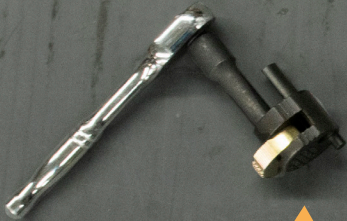

# GOLDEN GRIP™

The Right Tool For The Job

**GoldenGrip™**  
Internal pipe wrench

**Golden Pipe Shredder™**  
Restore welded plastic fittings

**Golden Extractor™**  
Tub drain tool

Golden Pipe Shredder

GoldenExtractor

### Application:

The right tool for quick and easy installation or extraction of pipe nipples • Self-locking, reversible internal wrench can be used with ratchets, extensions and impact wrenches

### Features:

- Self-locking & reversible
- No thread damage
- Works in tight space

**Recommended for** Chrome Pipe • Brass pipe • Can also be used to extract corroded pipe

*Sold separately in four sizes or as a set of four with durable carry case*

### Application:

For extracting tub drains • Utilizes a standard 3/8" drive ratchet to remove tub drains even when the cross arms are broken • installs new drains • Removes bolts/screws where the heads are broken off or just won't move