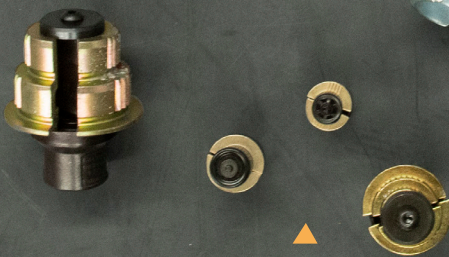

GoldenGrip