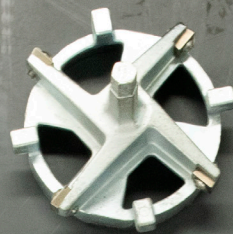

Golden Pipe Shredder