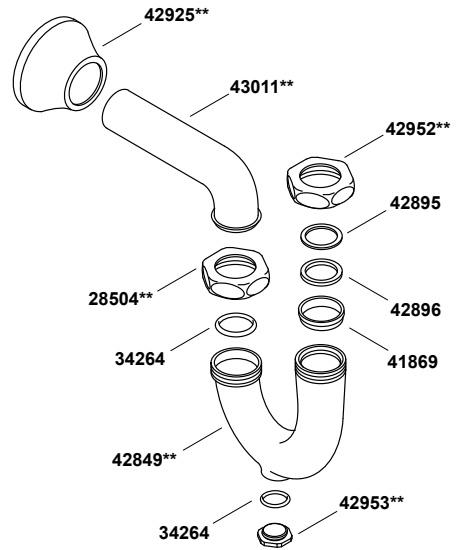

Greenwich™

20-3/4" x 18-1/4" wall-mount/concealed arm carrier bathroom sink v
K-2030-0

1-1/4" (3.2 cm) X 1-1/4" (3.2 cm)

1-1/4" (3.2 cm) X 1-1/2" (3.8 cm)