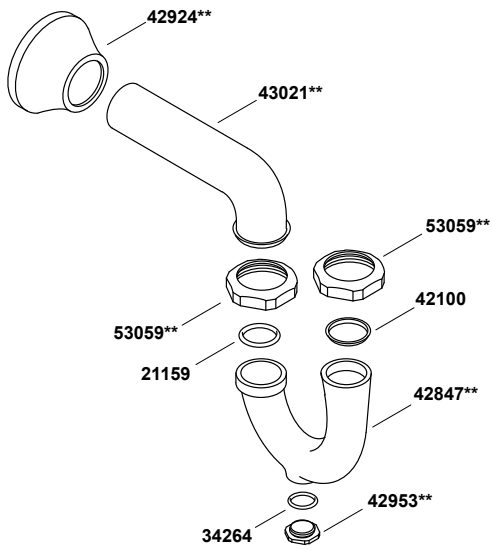

Greenwich™

20-3/4" x 18-1/4" wall-mount/concealed arm carrier bathroom sink v
K-2030-0

1-1/4" (3.2 cm) X 1-1/4" (3.2 cm)

1-1/4" (3.2 cm) X 1-1/2" (3.8 cm)