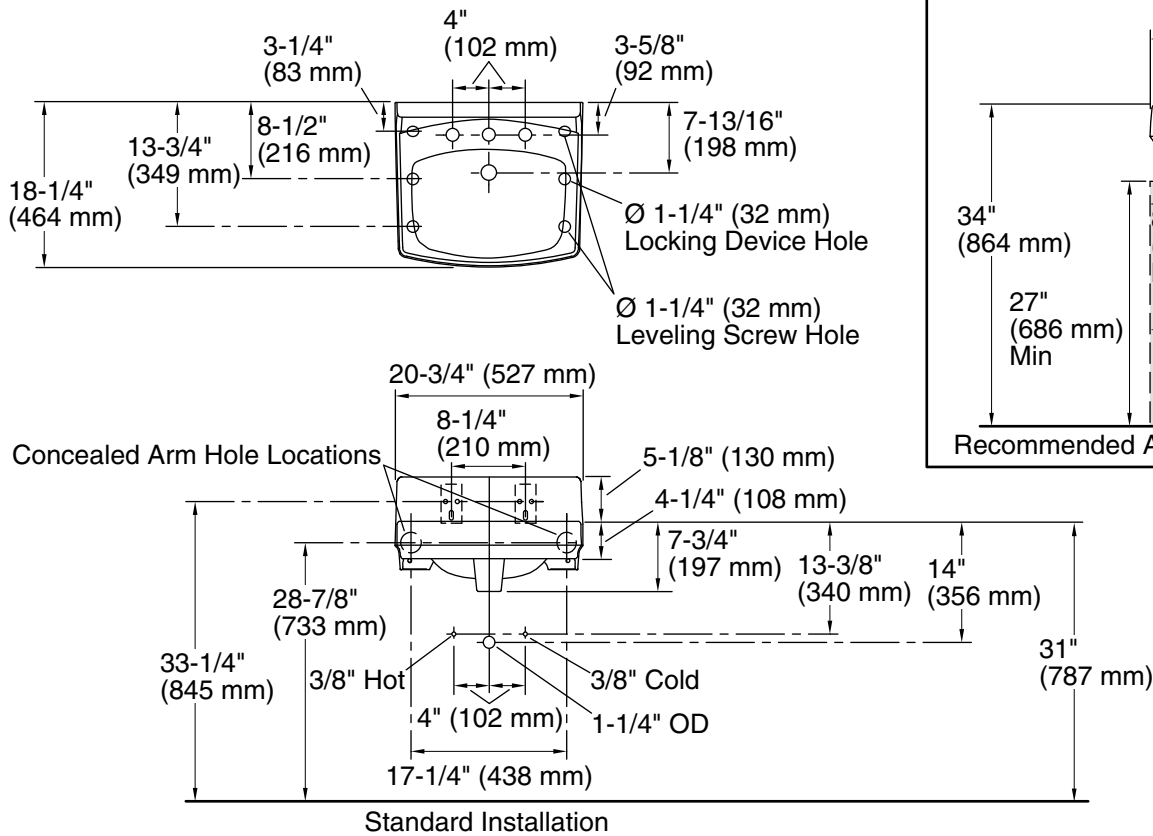

Features

- Made from premium materials that withstand high-volume usage.
- 20-3/4"L x 18-1/4"W.
- Faucet not included.
- Includes wall hanger.
- Drilled for concealed arm carrier.

Material

- Vitreous china.

Technical Information

All product dimensions are nominal.

- Bowl configuration: Single
- Installation: Wall-mount
- Bowl area (Center): Length: 10" (254 mm)
Width: 15" (381 mm)
With overflow: Yes
Water depth: 3-1/4" (83 mm)
- With overflow: Yes
- Number of deck holes: 3
- Faucet hole spacing: 8" (203 mm)
- Faucet hole(s): 1-3/8" (35 mm)
- Drain hole: 1-3/4" (44 mm)