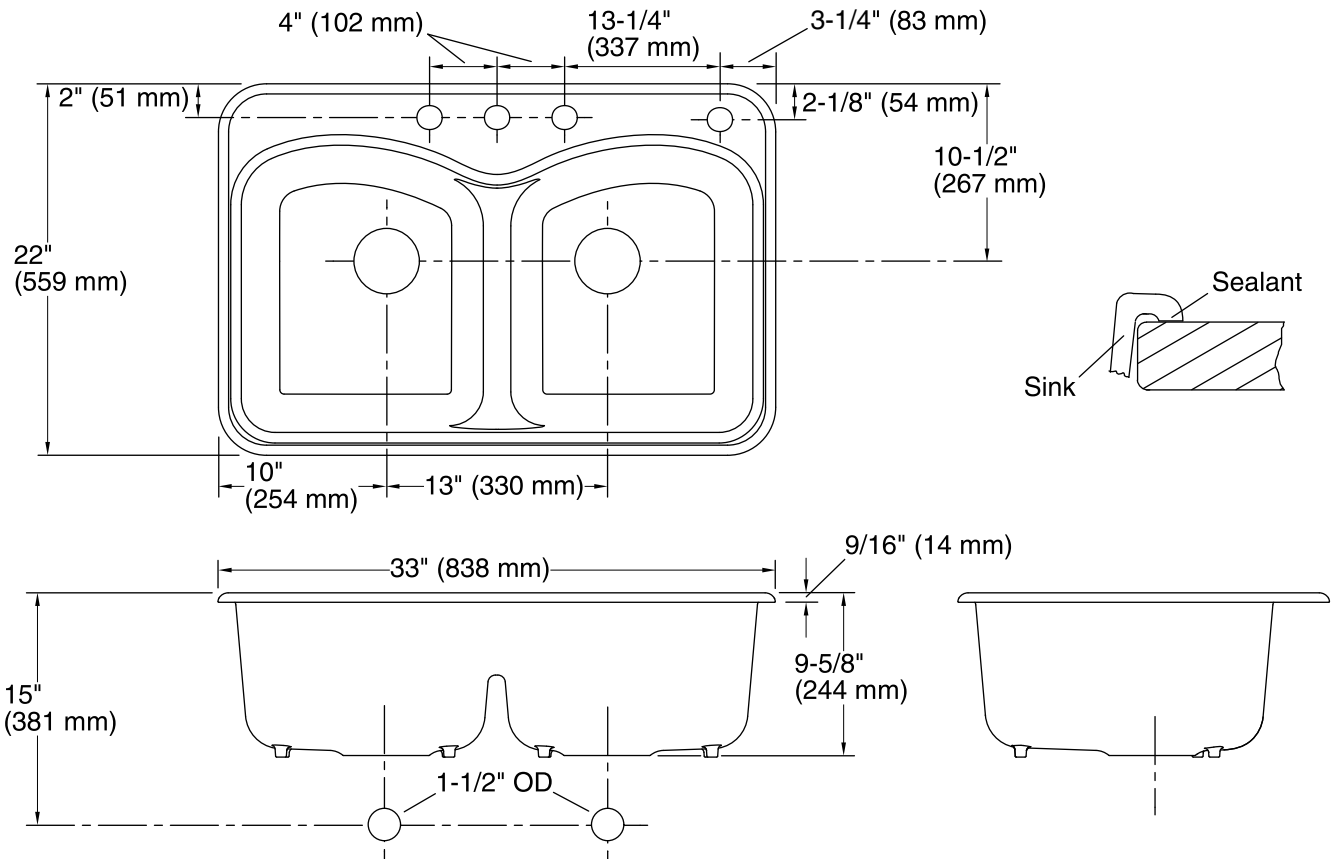

Features

- 33-inch minimum base cabinet width.
- Kohler cast iron.
- Acid-resistant enamel finish.
- Double (equal) compartment.
- Top-mount.
- Smart Divide® lowered divider.
- Three faucet holes and one accessory hole to the right.
- 33" (838 mm) x 22" (559 mm)

Technical Information

All product dimensions are nominal.

Bowl configuration: Double equal

Installation: Top-mount

Bowl area (Left) Length: 15" (381 mm)
 Width: 18-3/8" (467 mm)
 Bowl depth: 9" (229 mm)

Bowl area (Right) Length: 15" (381 mm)
 Width: 18-3/8" (467 mm)
 Bowl depth: 9" (229 mm)

Number of deck holes: 4

Faucet hole(s): 1-3/8" (35 mm)

Drain hole: 3-5/8" (92 mm)

Template: Top-mount, 1043753-7, required, included

Notes

Install this product according to the installation guide.