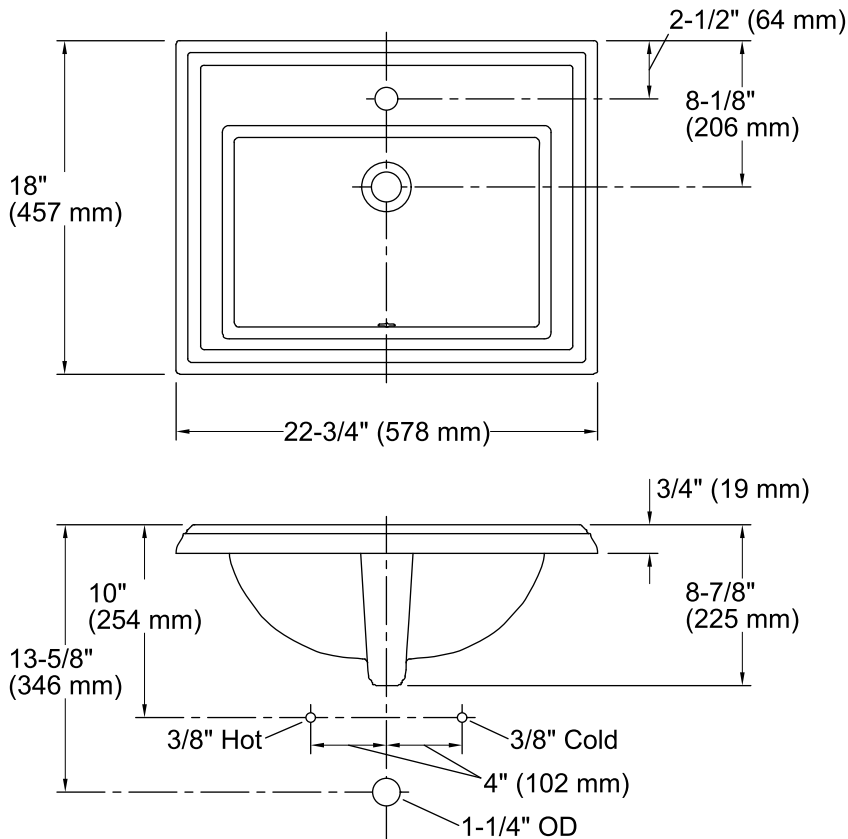

Features

- Vitreous china.
- Drop-in.
- Rectangular basin.
- With overflow.
- Single faucet hole.
- Coordinates with other products in the Memoirs collection.
- 22-3/4" (578 mm) x 18" (457 mm)

Recommended Accessories

Technical Information

All product dimensions are nominal.

Bowl configuration:	Single
Installation:	Drop-In
Bowl area (Only)	Length: 17" (432 mm) Width: 10" (254 mm) Water depth: 5" (127 mm)
Number of deck holes:	1
Faucet hole(s):	1-3/8" (35 mm)
Drain hole:	1-3/4" (44 mm)
Template:	Drop-in, 1003676, required, included