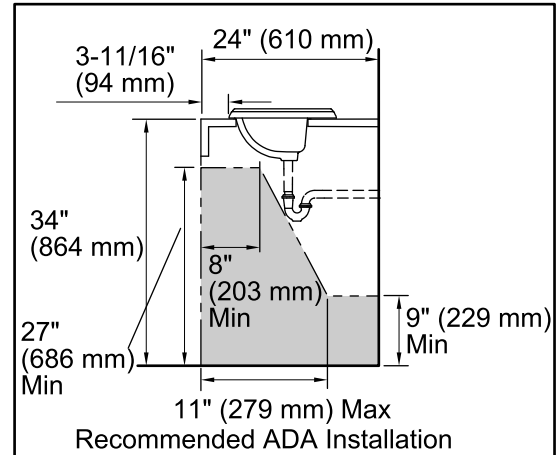

Features

- Vitreous china.
- Drop-in.
- Rectangular basin.
- With overflow.
- Single faucet hole.
- Coordinates with other products in the Memoirs collection.
- 22-3/4" (578 mm) x 18" (457 mm)

Recommended Accessories

K- 8998 P-Trap

ADA

Codes/Standards

ASME A112.19.2/CSA B45.1
ADA
ICC/ANSI A117.1

KOHLER® One-Year Limited Warranty

See website for detailed warranty information.

Available Color/Finishes

Color tiles intended for reference only.

Technical Information

All product dimensions are nominal.

Bowl configuration:	Single
Installation:	Drop-In
Bowl area (Only)	Length: 17" (432 mm) Width: 10" (254 mm) Water depth: 5" (127 mm)
Number of deck holes:	1
Faucet hole(s):	1-3/8" (35 mm)
Drain hole:	1-3/4" (44 mm)
Template:	Drop-in, 1003676, required, included