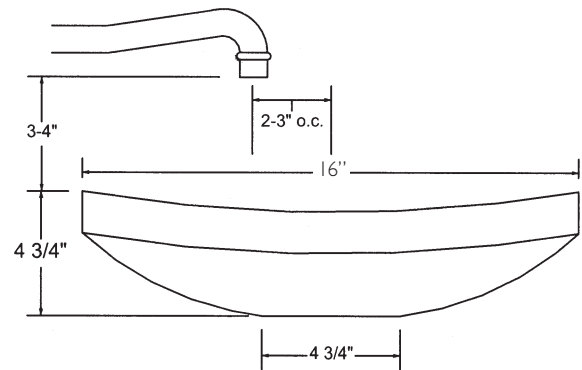

Drains are 1.25" NPT.

This can be supplied by Stone Forest at your request in select finishes.

Do not use pop-up drains

Approx 40 lbs

UPC® listed

TOP VIEW

RECOMMENDED FAUCET LOCATION

FRONT VIEW

SIDE VIEW