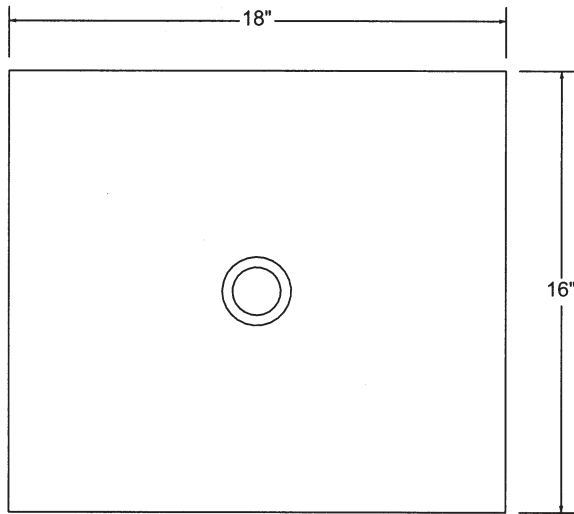

C36
ZEN VESSEL

© 2002 STONE FOREST, INC.

Rough sides with polished interior

Available in:

- Black Granite (BL)
- Beige Granite (BE)
- Multicolor Onyx (MO)
- White Onyx (WO)

Approx thickness at drain is 1"

Required drain use 9054D Grid Drain.

Drains are 1.25" NPT.

This can be supplied by Stone Forest at your request in select finishes.

Do not use pop-up drains

Approx 40 lbs

UPC® listed

TOP VIEW

RECOMMENDED FAUCET LOCATION

FRONT VIEW

SIDE VIEW