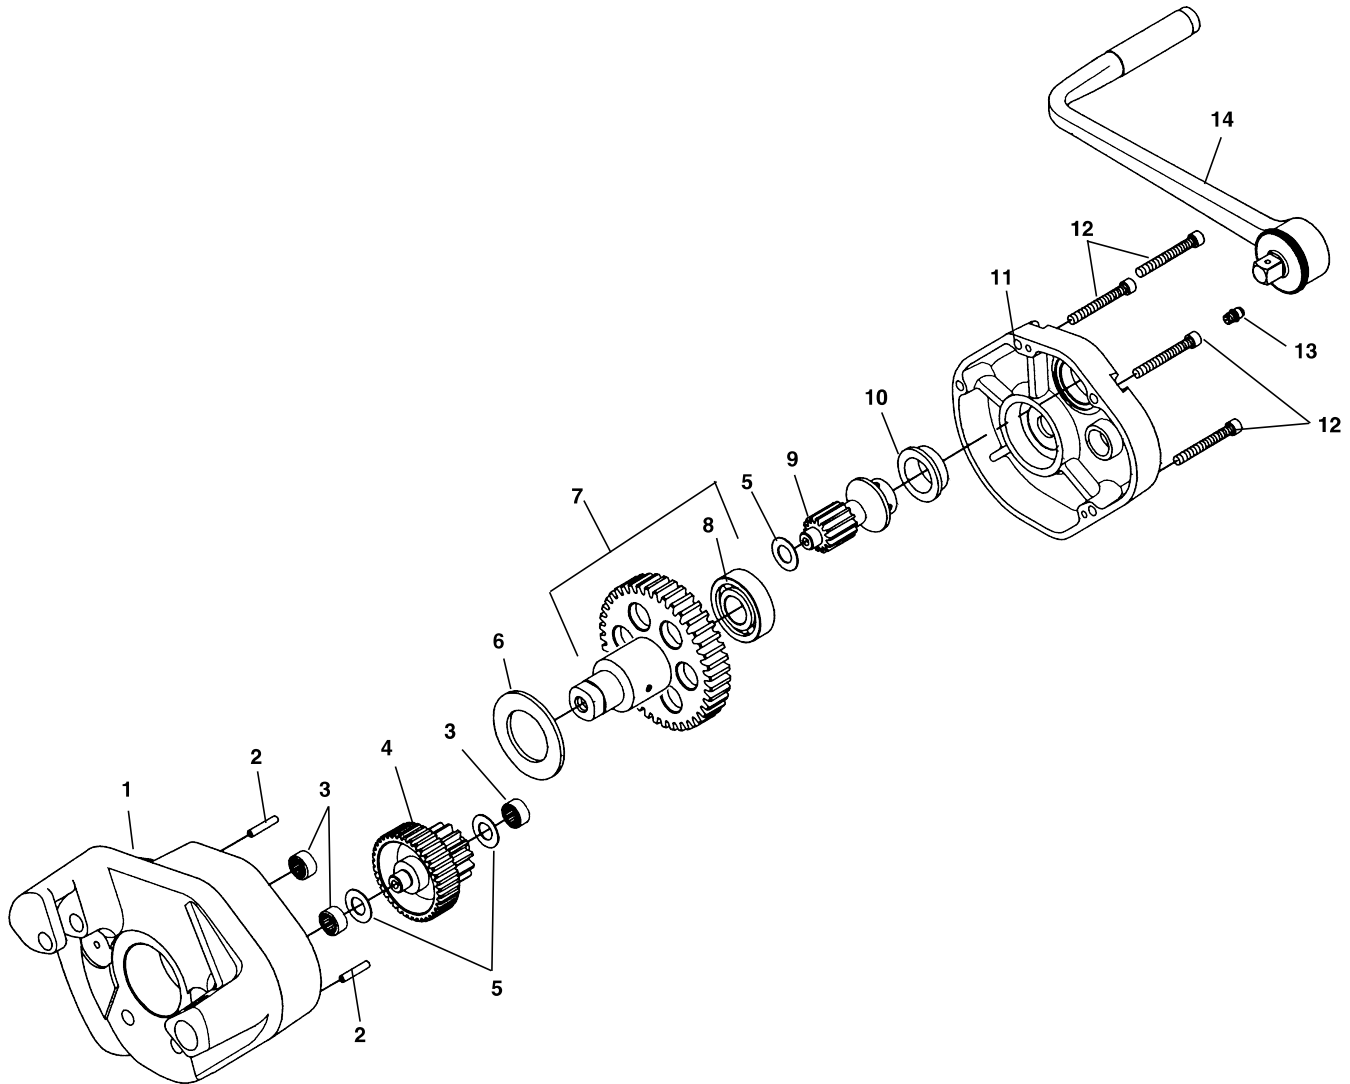

Main Housing

**NOTE: Order parts by Catalog Number only.  
DO NOT order by Reference Number.**

Ref. No.	Catalog No.	Description	Ref. No.	Catalog No.	Description
1	93772	Main Housing	8	44620	Bearing, Ball
2	77097	Pin (4)	9	93807	Input Drive Pinion
3	93777	Needle Roller Bearing (3)	10	93812	Bronze Flange Bearing
4	93787	Intermediate Gear Cluster	11	93817	Rear Cover
5	93782	Thrust Bearing Washer (3)	12	40657	Screw, 1/4" - 20 x 1 1/2" (4)
6	93792	Bronze Thrust Bearing	13	46860	Drive Grease Fitting (2)
7	16408	Drive Shaft Assembly	14	92202	Ratchet, 1/2" Drive 90°