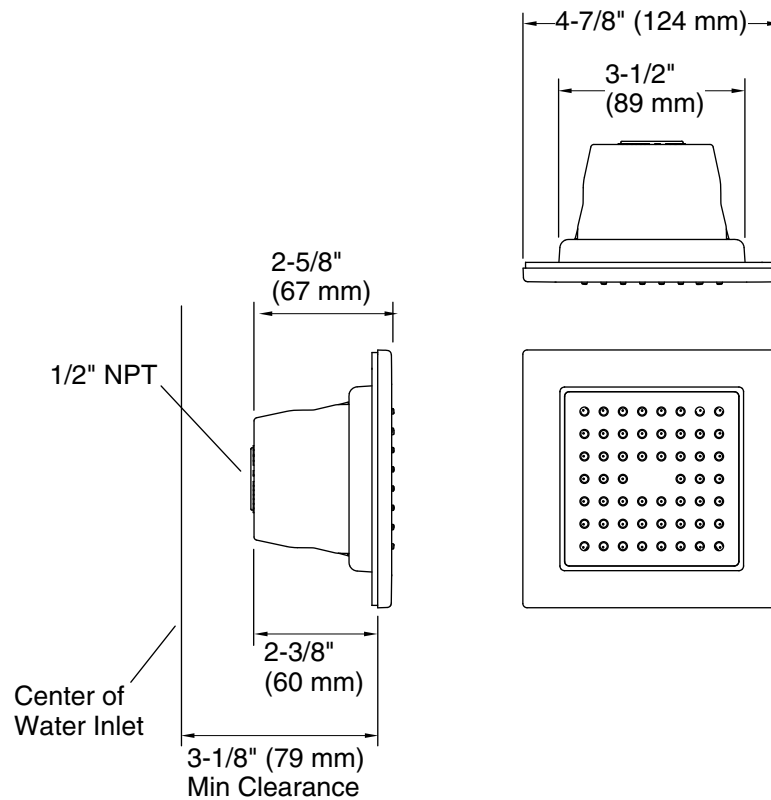

Features

- Single-function 54-nozzle body spray delivers a soothing spray.
- 2.5 gpm (9.5 lpm) maximum flow rate.
- Fully adjustable sprayface pivots for targeted hydromassage.
- MasterClean™ sprayface features an easy-to-clean surface that withstands mineral buildup.
- Low-profile design complements any décor.
- 1/2" NPT connection.

Technical Information

All product dimensions are nominal.

Drain included: No

Notes

For use with automatic compensating valves rated at 2.5 gal/min (9.5 l/min) or less.

Install this product according to the installation guide.