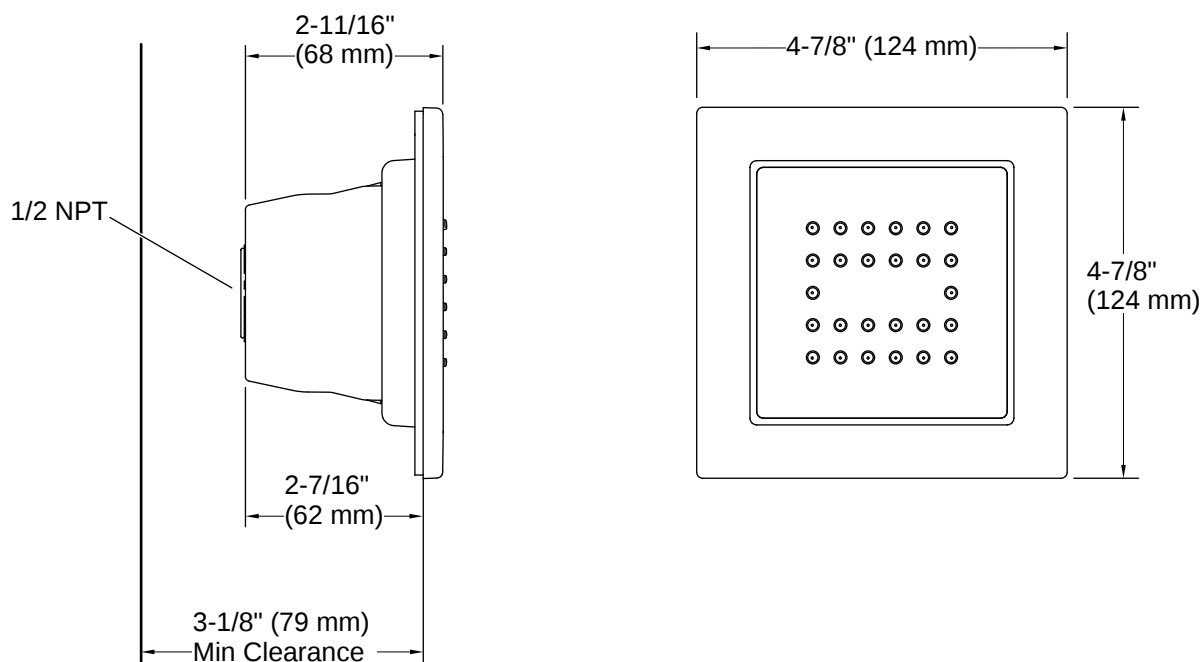

Installation Notes

Install this product according to the installation instructions.