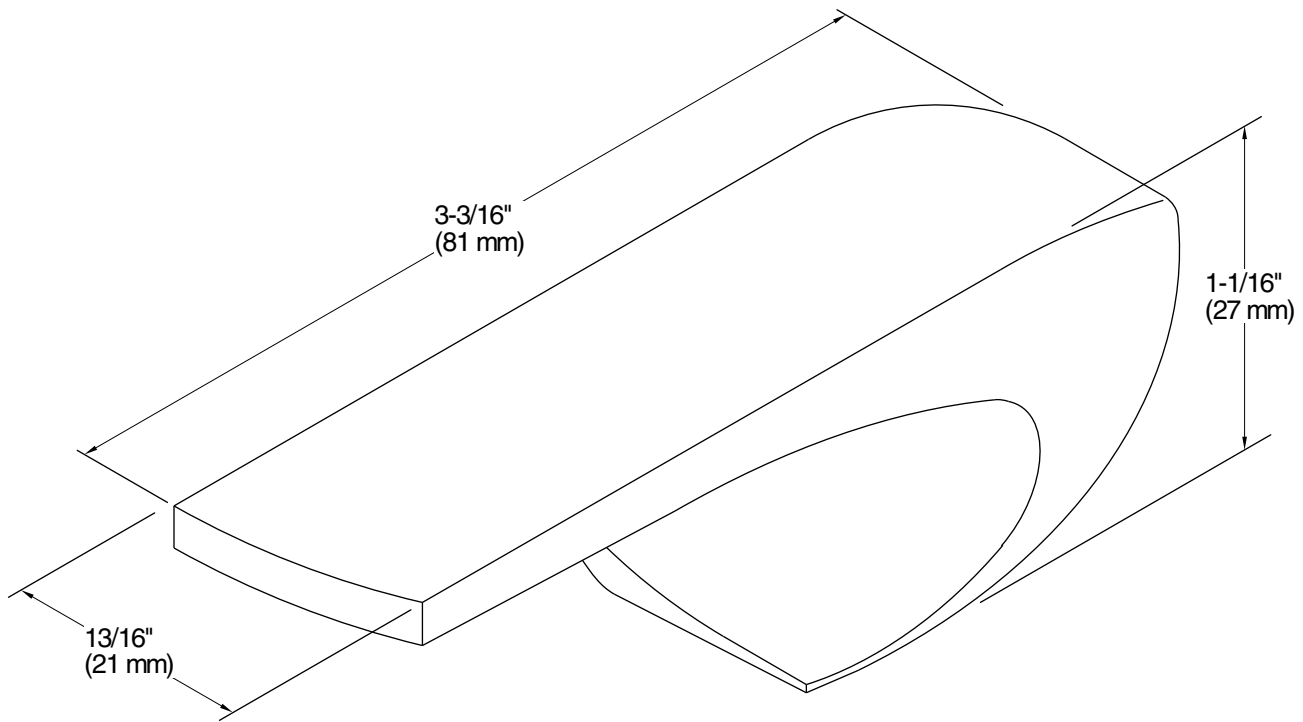

Left-hand trip lever for KOHLER® toilets  
**K-9481-L**

**Technical Information**

All product dimensions are nominal.

Material: Brass