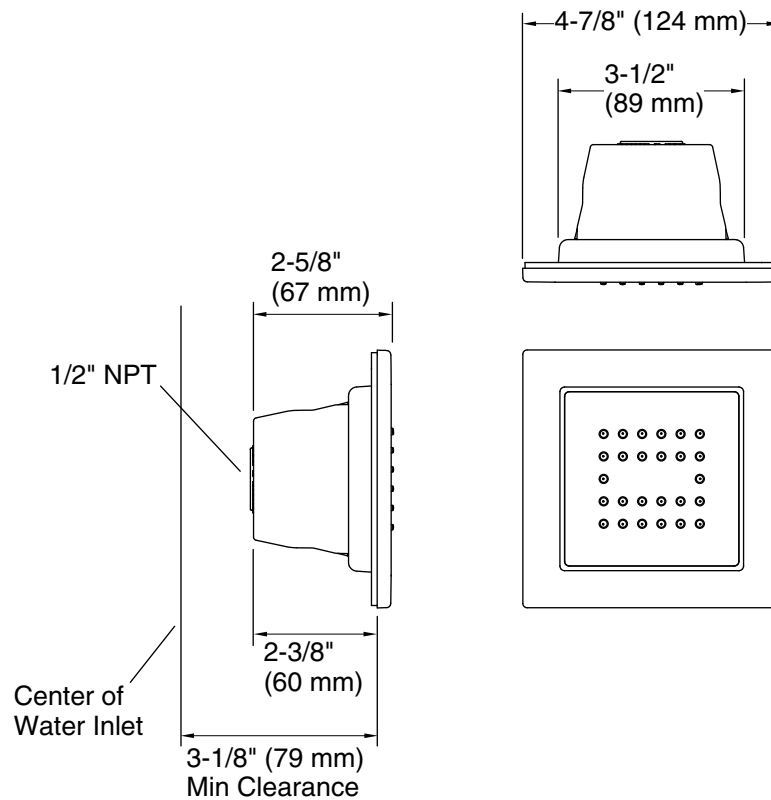

Features

- 1/2" NPT connections.
- 2.5 gallons (9.5 L) per minute maximum flow rate at 80 psi (552kPA)
- Available as a 54-nozzle with soothing spray [K-8002] or a 22-nozzle with stimulating spray [K-8003]
- Low profile design complements any décor.
- MasterClean™ sprayface features an easy-to-clean surface that withstands mineral buildup.

Technical Information

All product dimensions are nominal.

Notes

Install this product according to the installation instructions.