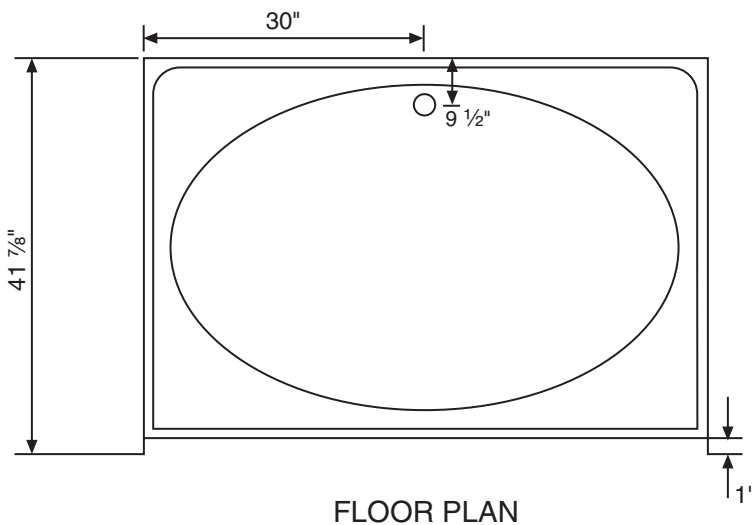

Bathing Excellence Created By Craftsmen

MODEL
5009
L/R
C

BATHCRAFT

Bathing Excellence Created By Craftsmen

MODEL 5009 L/R/C

MODEL 5009 L/R/C

WIDTH O.D.	59 3/4"
DEPTH O.D.	41 7/8"
HEIGHT O.D.	26 1/8"
Measurement may vary	± 1/4"