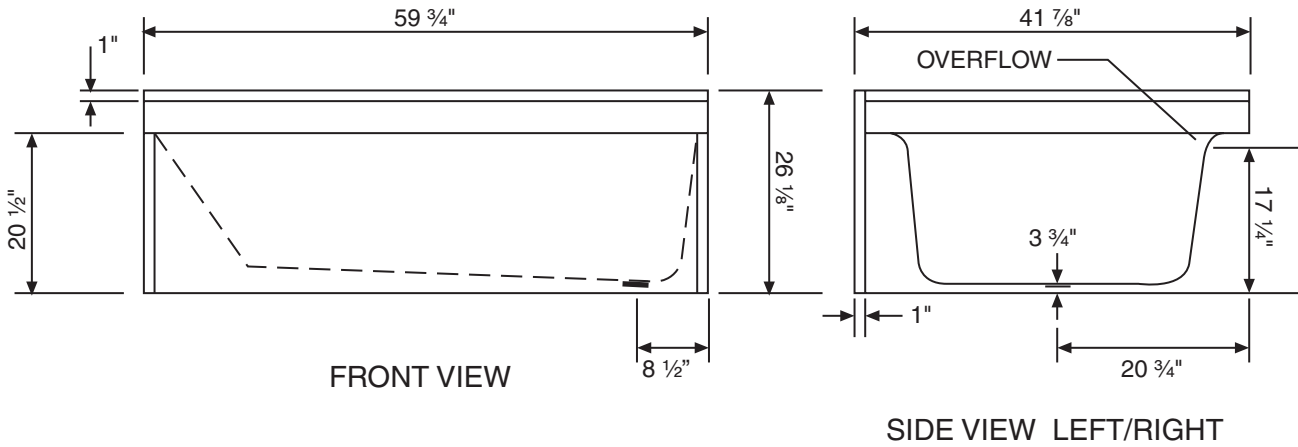

Bathing Excellence Created By Craftsmen

MODEL
5009
L/R
C

BATHCRAFT

Bathing Excellence Created By Craftsmen

MODEL 5009 L/R/C

MODEL 5009 L/R/C

WIDTH O.D.	59 3/4"
DEPTH O.D.	41 7/8"
HEIGHT O.D.	26 1/8"
Measurement may vary	± 1/4"