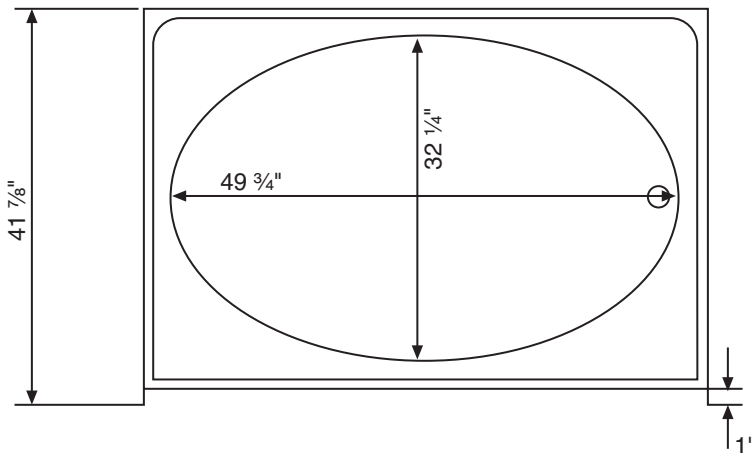

Bathing Excellence Created By Craftsmen

MODEL
5009
L/R
C

BATHCRAFT

Bathing Excellence Created By Craftsmen

MODEL 5009 L/R/C

MODEL 5009 L/R/C

WIDTH O.D.	59 3/4"
DEPTH O.D.	41 7/8"
HEIGHT O.D.	26 1/8"
Measurement may vary	± 1/4"