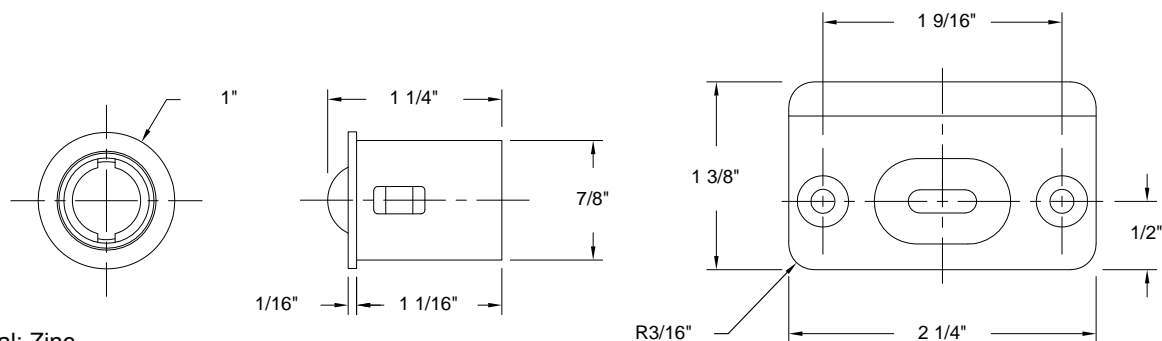

SOLID BRASS SURFACE BOLTS

Base Metal: Brass

	Description	Finish	Item No.	List Price	CTN QTY	WT/CTN
	Solid Brass Surface Bolt 3"	US3	410303		20	5 Lbs
	Solid Brass Surface Bolt 3"	US15	410309		20	5 Lbs
	Solid Brass Surface Bolt 3"	US10B	410310			5 Lbs
	Solid Brass Surface Bolt 6"	US3	410503		20	10 Lbs
	Solid Brass Surface Bolt 6"	US26D	410507		20	10 Lbs
	Solid Brass Surface Bolt 6"	US15	410509		20	10 Lbs
	Solid Brass Surface Bolt 6"	US10B	410510		20	10 Lbs

SOLID BRASS FLUSH BOLTS

Base Metal: Brass

	Description	Finish	Item No.	List Price	CTN QTY	WT/CTN
	Flush Bolt Solid Brass 6" Round End	US3	410600		25	7 Lbs
	Flush Bolt Solid Brass 6" Round End	US15	410215		25	7 Lbs
	Flush Bolt Solid Brass 6" Round End	US10B	410210		25	7 Lbs
	Flush Bolt Solid Brass 6" Square End	US3	410800		25	7 Lbs
	Flush Bolt Solid Brass 6" Square End	US15	410315		25	7 Lbs
	Flush Bolt Solid Brass 6" Square End	US10B	410810		25	7 Lbs
	Strike Plate Only for 6" Flush Bolt	US15	480415			Each
	Strike Plate Only for 6" Flush Bolt	US10B	480400			Each

THE DELANEY CO.

Copyright © THE DELANEY CO. All rights reserved.

DRIVE-IN BALL CATCH

Base Metal: Zinc

	Description	Finish	Item No.	List Price	CTN QTY	WT/ CTN
	Drive-In Ball Catch 2 1/4" x 1"	US3	420103		50	8 Lbs
	Drive-In Ball Catch 2 1/4" x 1"	US26	420107		50	8 Lbs
	Drive-In Ball Catch 2 1/4" x 1"	US15	420109		50	8 Lbs
	Drive-In Ball Catch 2 1/4" x 1"	US10B	420110		50	8 Lbs
	Strike Plate Only for Ball Catch	US3	480303		100	10 Lbs
	Strike Plate Only for Ball Catch	US26	480306		100	10 Lbs
	Strike Plate Only for Ball Catch	US15	480315		100	10 Lbs
	Strike Plate Only for Ball Catch	US10B	480300		100	10 Lbs