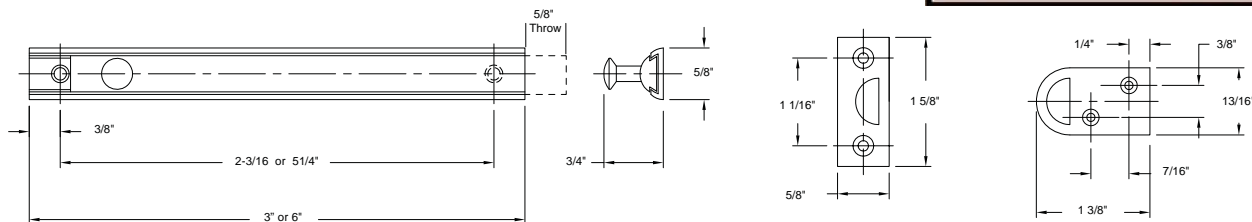

SOLID BRASS SURFACE BOLTS

Base Metal: Brass

	Description	Finish	Item No.	List Price	CTN QTY	WT/CTN
	Solid Brass Surface Bolt 3"	US3	410303		20	5 Lbs
	Solid Brass Surface Bolt 3"	US15	410309		20	5 Lbs
	Solid Brass Surface Bolt 3"	US10B	410310			5 Lbs
	Solid Brass Surface Bolt 6"	US3	410503		20	10 Lbs
	Solid Brass Surface Bolt 6"	US26D	410507		20	10 Lbs
	Solid Brass Surface Bolt 6"	US15	410509		20	10 Lbs
	Solid Brass Surface Bolt 6"	US10B	410510		20	10 Lbs

SOLID BRASS FLUSH BOLTS

Base Metal: Brass

	Description	Finish	Item No.	List Price	CTN QTY	WT/CTN
	Flush Bolt Solid Brass 6" Round End	US3	410600		25	7 Lbs
	Flush Bolt Solid Brass 6" Round End	US15	410215		25	7 Lbs
	Flush Bolt Solid Brass 6" Round End	US10B	410210		25	7 Lbs
	Flush Bolt Solid Brass 6" Square End	US3	410800		25	7 Lbs
	Flush Bolt Solid Brass 6" Square End	US15	410315		25	7 Lbs
	Flush Bolt Solid Brass 6" Square End	US10B	410810		25	7 Lbs
	Strike Plate Only for 6" Flush Bolt	US15	480415			Each
	Strike Plate Only for 6" Flush Bolt	US10B	480400			Each