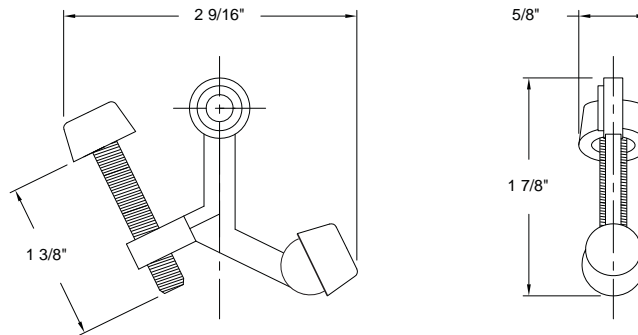

HEAVY DUTY HINGE PIN DOOR STOP

Base Metal: Zinc

	Description	Finish	Item No.	List Price	CTN QTY	WT/CTN
	H.D. Hinge Pin Door Stop	US3	402300		50	3.5 Lbs
	H.D. Hinge Pin Door Stop	US26	402500		50	3.5 Lbs
	H.D. Hinge Pin Door Stop w/ Black Tips	US15A	402600		50	3.5 Lbs
	H.D. Hinge Pin Door Stop	US15	402601		50	3.5 Lbs
	H.D. Hinge Pin Door Stop w/ Black Tips	US10B	402310		50	3.5 Lbs
	H.D. Hinge Pin Door Stop w/ Black Tips	Black	402602		50	3.5 Lbs