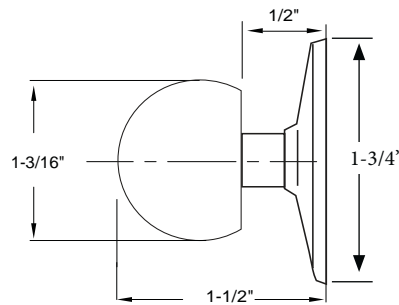

**BI-FOLD DOOR KNOB
with BACK PLATE**

Base Metal: Zinc

	Description	Finish	Item No.	List Price	CTN QTY	WT/ CTN
	Bi-Fold Door Knob with Back Plate	US15	435102		25	6 Lbs

THE DELANEY CO.

Copyright © THE DELANEY CO. All rights reserved.