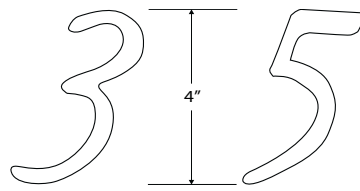

4" METAL HOUSE NUMBERS

Base Metal: Black-Zinc; US15-Brass

	Description	Finish	Item No.	List Price	CTN QTY	WT/ CTN
	Metal 4" House Numbers	Black	420500(0-9)		10	3 Lbs
	Metal 4" House Numbers (Solid Brass)	US15	Z138(0-9)15		10	5 Lbs

THE DELANEY CO.

Copyright © THE DELANEY CO. All rights reserved.