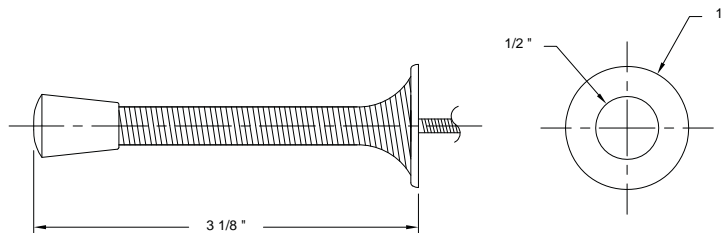

JUMBO SPRING DOOR STOP

Base Metal: Zinc

	Description	Finish	Item No.	List Price	CTN QTY	WT/CTN
	Jumbo Spring Door Stop 3"	US3	402511		300	18 Lbs
	Jumbo Spring Door Stop 3"	US5	402519		300	18 Lbs
	Jumbo Spring Door Stop 3"	US26	402516		300	18 Lbs
	Jumbo Spring Door Stop 3"	US15	402518		300	18 Lbs
	Jumbo Spring Door Stop 3" w/ Black Tips	US15A	402517		300	18 Lbs
	Jumbo Spring Door Stop 3" w/ Black Tips	US10B	402510		300	18 Lbs
	Jumbo Spring Door Stop 3" w/ Black Tips	Black	402514		300	18 Lbs