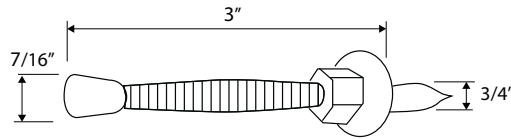

SPRING DOOR STOP

Base Metal: Zinc

	Description	Finish	Item No.	List Price	CTN QTY	WT/CTN
	Spring Door Stop 3"	US15	402102		300	9 Lbs
	Spring Door Stop 3"	US10B	402100		300	9 Lbs