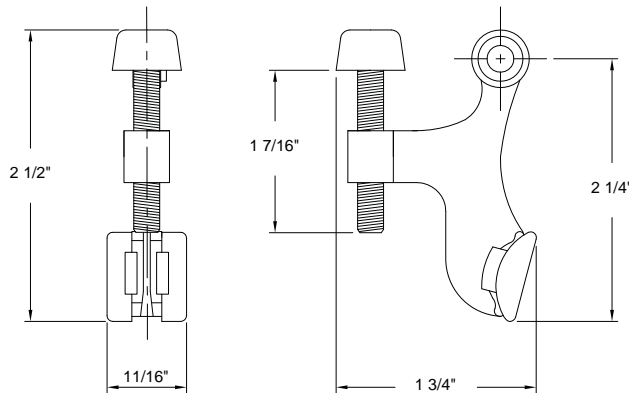

HALF LEAF HINGE PIN DOOR STOP

Base Metal: Zinc

	Description	Finish	Item No.	List Price	CTN QTY	WT/CTN
	Half Leaf Hinge Pin Door Stop	US15	402452		100	13 Lbs
	Half Leaf Hinge Pin Door Stop w/ Black Tips	US10B	402459		100	13 Lbs

THE DELANEY CO.

Copyright © THE DELANEY CO. All rights reserved.