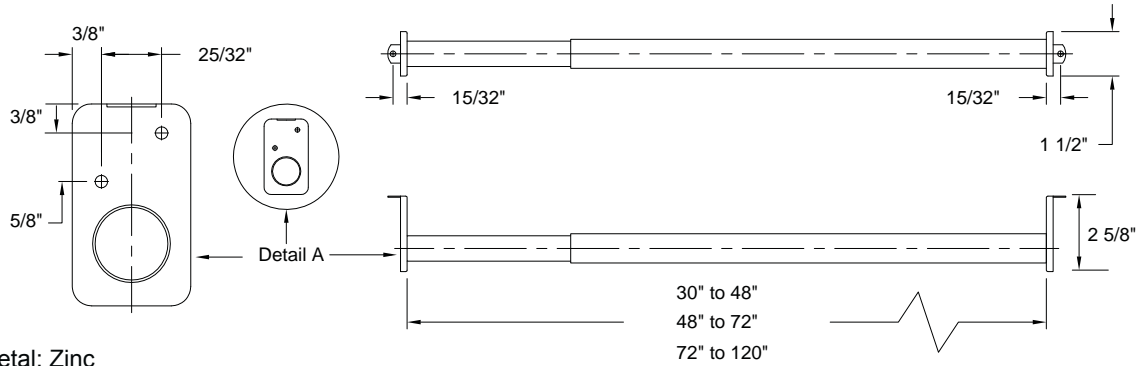

THE DELANEY CO.

Copyright © THE DELANEY CO. All rights reserved.

ADJUSTABLE CLOSET ROD

Base Metal: Zinc

	Description	Finish	Item No.	List Price	CTN QTY	WT/ CTN
	30" - 48" Adjustable Closet Rod	Zinc Plate	463048		10	18 Lbs
	48" - 72" Adjustable Closet Rod	Zinc Plate	464872		10	24 Lbs
	72" - 120" Adjustable Closet Rod	Zinc Plate	469620		10	28 Lbs