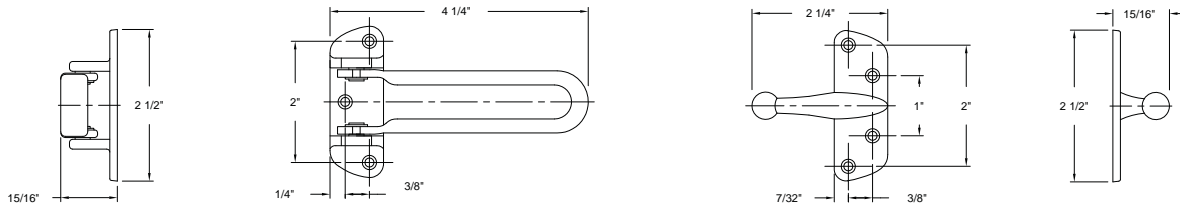

SAFETY DOOR GUARD

Base Metal: Zinc

	Description	Finish	Item No.	List Price	CTN QTY	WT/ CTN
	Safety Door Guard (Ball Bearing)	US26D	465800		20	8 Lbs