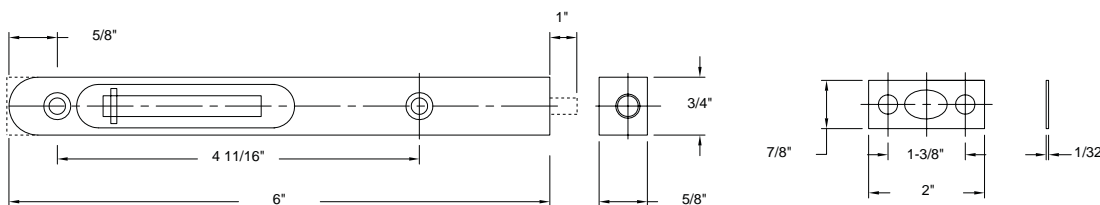

SOLID BRASS SURFACE BOLTS

Base Metal: Brass

	Description	Finish	Item No.	List Price	CTN QTY	WT/CTN
	Solid Brass Surface Bolt 3"	US3	410303		20	5 Lbs
	Solid Brass Surface Bolt 3"	US15	410309		20	5 Lbs
	Solid Brass Surface Bolt 3"	US10B	410310			5 Lbs
	Solid Brass Surface Bolt 6"	US3	410503		20	10 Lbs
	Solid Brass Surface Bolt 6"	US26D	410507		20	10 Lbs
	Solid Brass Surface Bolt 6"	US15	410509		20	10 Lbs
	Solid Brass Surface Bolt 6"	US10B	410510		20	10 Lbs

SOLID BRASS FLUSH BOLTS

Base Metal: Brass

	Description	Finish	Item No.	List Price	CTN QTY	WT/CTN
	Flush Bolt Solid Brass 6" Round End	US3	410600		25	7 Lbs
	Flush Bolt Solid Brass 6" Round End	US15	410215		25	7 Lbs
	Flush Bolt Solid Brass 6" Round End	US10B	410210		25	7 Lbs
	Flush Bolt Solid Brass 6" Square End	US3	410800		25	7 Lbs
	Flush Bolt Solid Brass 6" Square End	US15	410315		25	7 Lbs
	Flush Bolt Solid Brass 6" Square End	US10B	410810		25	7 Lbs
	Strike Plate Only for 6" Flush Bolt	US15	480415			Each
	Strike Plate Only for 6" Flush Bolt	US10B	480400			Each