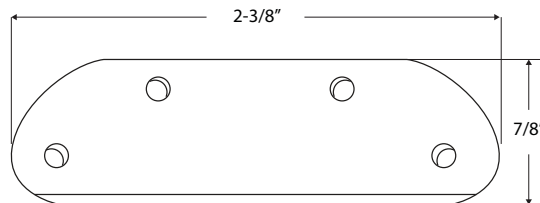

SAFETY DOOR GUARD SHIM

Base Metal: Aluminum

	Description	Finish	Item No.	List Price	CTN QTY	WT/ CTN
	Safety Door Guard Shim (for use with 465800)	Grey	465900		10	4 Lbs

THE DELANEY CO.

Copyright © THE DELANEY CO. All rights reserved.