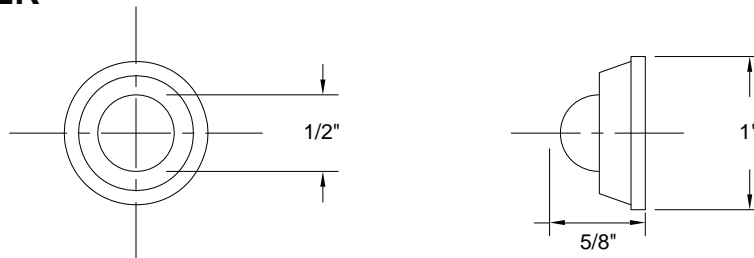

1" WALL BUMPER

Base Metal: Zinc

	Description	Finish	Item No.	List Price	CTN QTY	WT/ CTN
	1" Wall Bumper	US26D	403015		100	7 Lbs
	1" Wall Bumper	US10B	403010		100	7 Lbs