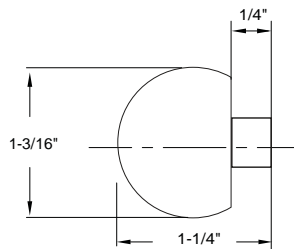

BI-FOLD DOOR KNOB

Base Metal: Zinc

	Description	Finish	Item No.	List Price	CTN QTY	WT/ CTN
	Bi-Fold Door Knob	US15	430102		25	5 Lbs