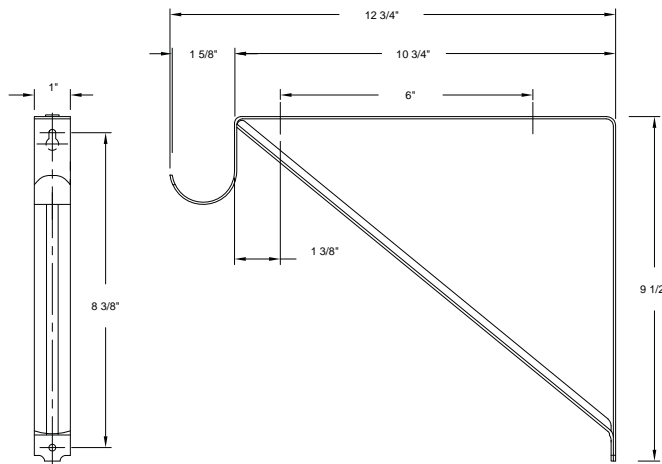

HEAVY DUTY SHELF & ROD SUPPORT

Base Metal: Zinc

	Description	Finish	Item No.	List Price	CTN QTY	WT/ CTN
	H.D. Shelf & Rod Support (Sold in carton quantities only)	White	474700		20	20 Lbs

THE DELANEY CO.

Copyright © THE DELANEY CO. All rights reserved.