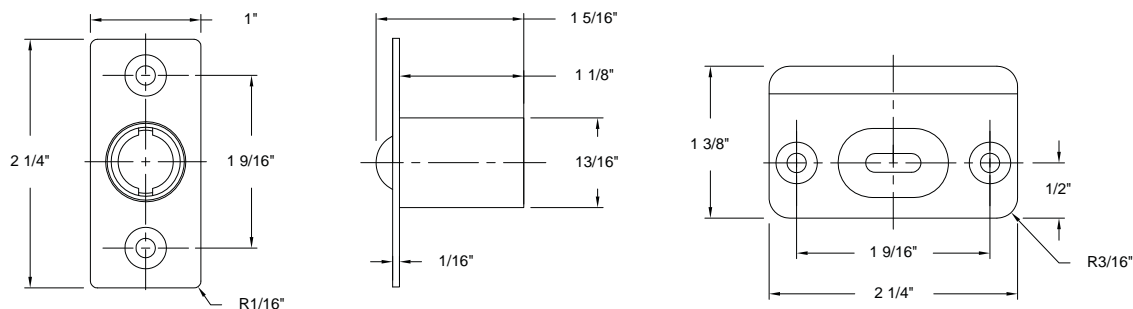

MORTISE BALL CATCH

Base Metal: Zinc

	Description	Finish	Item No.	List Price	CTN QTY	WT/ CTN
	Mortise Ball Catch 2 1/4" x 1"	US3	420100		50	8 Lbs
	Mortise Ball Catch 2 1/4" x 1"	US15	420400		50	8 Lbs
	Mortise Ball Catch 2 1/4" x 1"	US10B	420401		50	8 Lbs

THE DELANEY CO.

Copyright © THE DELANEY CO. All rights reserved.