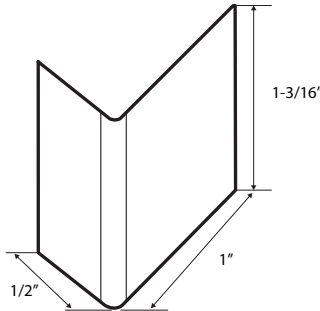

DOOR ANGLE PROTECTOR

Base Metal: Aluminum

	Description	Finish	Item No.	List Price	CTN QTY	WT/ CTN
	Door Angle Protector - Self Adhesive (for use with 465800)	US26D	465910		10	4 Lbs