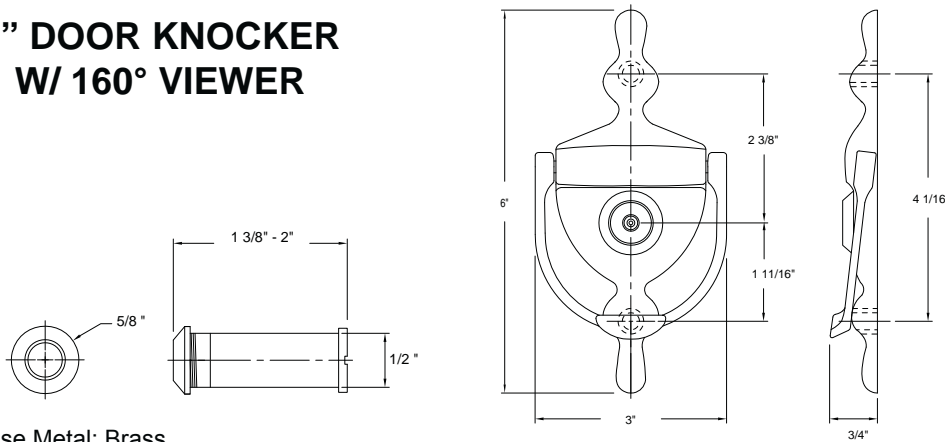

6" DOOR KNOCKER W/ 160° VIEWER

Base Metal: Brass

	Description	Finish	Item No.	List Price	CTN QTY	WT/ CTN
	6" Solid Brass Door Knocker w/ Viewer	US3	400145		10	5 Lbs
	6" Solid Brass Door Knocker w/ Viewer	US15	400146		10	5 Lbs
	6" Solid Brass Door Knocker w/ Viewer	US10B	400147		10	5 Lbs