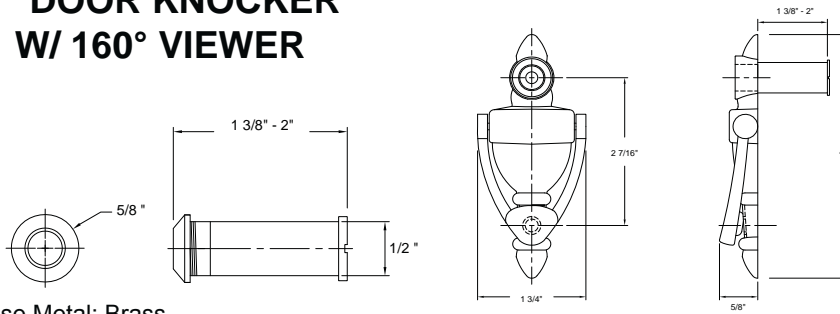

4" DOOR KNOCKER W/ 160° VIEWER

Base Metal: Brass

	Description	Finish	Item No.	List Price	CTN QTY	WT/ CTN
	4" Door Knocker w/ 160° Viewer	US15	400410		10	2 Lbs
	4" Door Knocker w/ 160° Viewer	US10B	400210		10	2 Lbs
	4" Door Knocker w/ 160° UL Viewer	US15	400410UL		10	2 Lbs