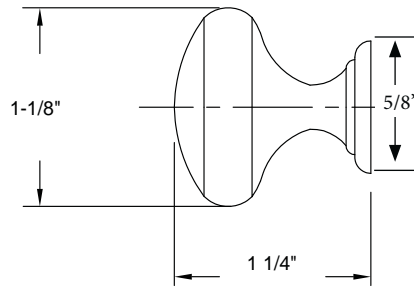

**SOLID BRASS
CABINET KNOB**

Base Metal: Brass

	Description	Finish	Item No.	List Price	CTN QTY	WT/ CTN
	Cabinet Knob Solid Brass	US15	437015		20	5 Lbs
	Cabinet Knob Solid Brass	US10B	437010		20	5 Lbs