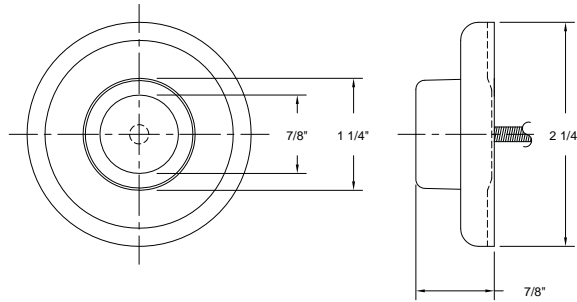

2 1/4" WALL BUMPER

Base Metal: Zinc

	Description	Finish	Item No.	List Price	CTN QTY	WT/ CTN
	2 1/4" Wall Bumper	US26D	402707		25	6 Lbs
	2 1/4" Wall Bumper	US15	402708		25	6 Lbs
	2 1/4" Wall Bumper	US10B	402710		25	6 Lbs
	2 1/4" Wall Bumper	White	402711		25	6 Lbs