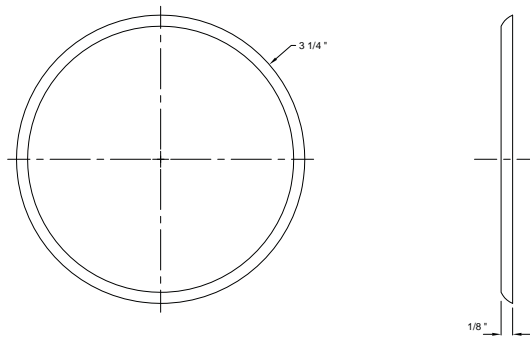

KNOB PROTECTOR PLATE

Base Material: Plastic

	Description	Finish	Item No.	List Price	CTN QTY	WT/ CTN
	3" Knob Protector Plate (Self Adhesive)	White	457701		100	5 Lbs

THE DELANEY CO.

Copyright © THE DELANEY CO. All rights reserved.