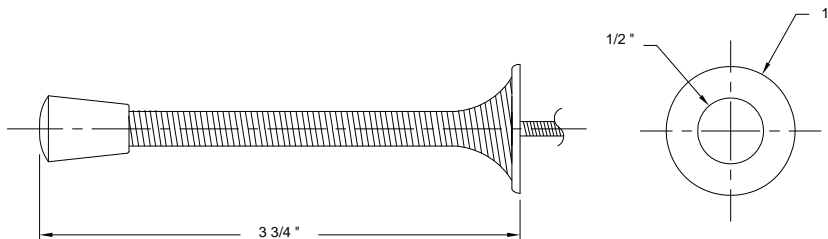

3-3/4" SPRING DOOR STOP

Base Metal: Zinc

	Description	Finish	Item No.	List Price	CTN QTY	WT/CTN
	Spring Door Stop 3 3/4"	US15	402118		300	19 Lbs
	Spring Door Stop 3 3/4" w/ Black Tips	US15A	402113		300	19 Lbs
	Spring Door Stop 3 3/4" w/ Black Tips	US10B	402108		300	19 Lbs

THE DELANEY CO.

Copyright © THE DELANEY CO. All rights reserved.