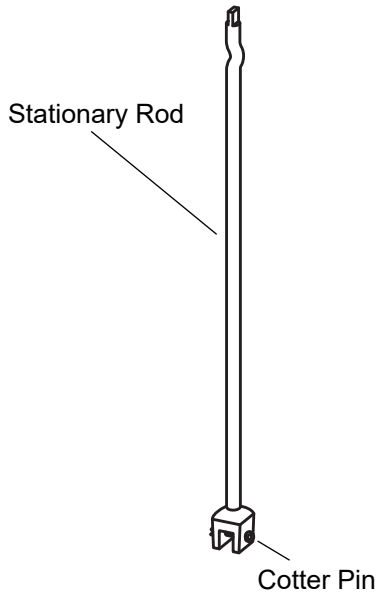

## Stationary Rod - (ROD-xx-SS style)

### STAINLESS STEEL STATIONARY ROD FOR CURB BOX VALVE OPERATION

ROD LENGTH	CATALOG NUMBER	✓ SUBMITTED ITEM(S)
18"	ROD-18-SS	
24"	ROD-24-SS	
30"	ROD-30-SS	
36"	ROD-36-SS	
42"	ROD-42-SS	
48"	ROD-48-SS	
54"	ROD-54-SS	
60"	ROD-60-SS	
66"	ROD-66-SS	
72"	ROD-72-SS	
78"	ROD-78-SS	
84"	ROD-84-SS	

### FEATURES

- Stationary rods are type 304 stainless steel per ASTM A484
- Stainless Steel Cotter Pin attaches the Stationary Rod to the Curb Stop
- A 22" Stationary Rod Key (catalog no. SRK) is required to operate the Stationary Rod