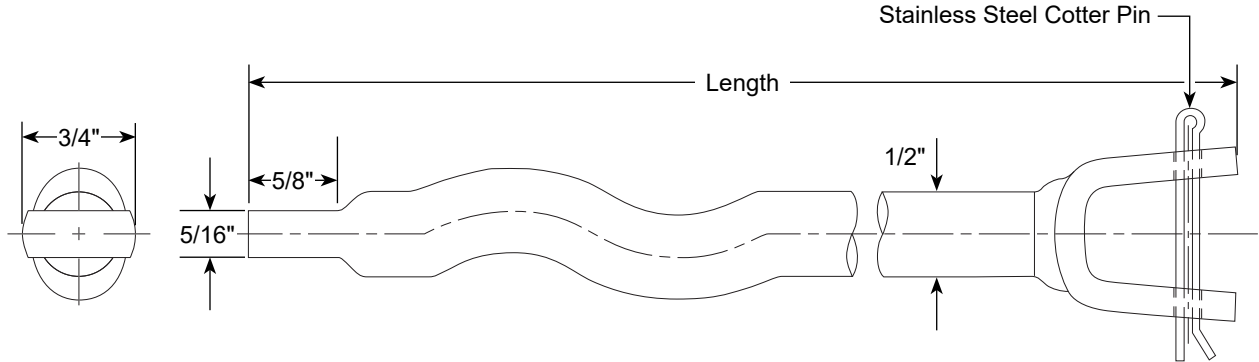

## Stationary Rod - (ROD-xx-SS style)

### STAINLESS STEEL STATIONARY ROD FOR CURB BOX VALVE OPERATION

ROD LENGTH	CATALOG NUMBER	✓ SUBMITTED ITEM(S)
18"	ROD-18-SS	
24"	ROD-24-SS	
30"	ROD-30-SS	
36"	ROD-36-SS	
42"	ROD-42-SS	
48"	ROD-48-SS	
54"	ROD-54-SS	
60"	ROD-60-SS	
66"	ROD-66-SS	
72"	ROD-72-SS	
78"	ROD-78-SS	
84"	ROD-84-SS	

### FEATURES

- Stationary rods are type 304 stainless steel per ASTM A484
- Stainless Steel Cotter Pin attaches the Stationary Rod to the Curb Stop
- A 22" Stationary Rod Key (catalog no. SRK) is required to operate the Stationary Rod