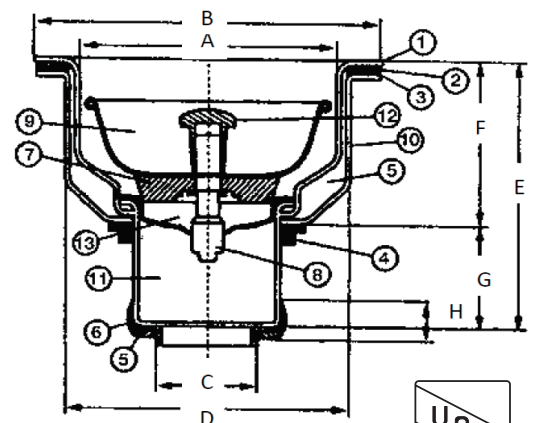

PF1431SS

NO.	Part Name	PF1431SS	PF1431SSB	PF1431BRSS	PF1432SS	PF1435SS
1	Body	SS 430	N/A	SS 430	SS 430	SS 430
2	Washer	Rubber	N/A	Rubber	Rubber	Rubber
3	Washer	Paper	N/A	Paper	Paper	Paper
4	Lock Nut	Zinc	N/A	Brass	Zinc	Zinc
5	Tailpiece Washer	Plastic	N/A	Plastic	Plastic	Plastic
6	Slip Nut	Zinc	N/A	Brass	Zinc	Zinc
7	Stopper	Rubber	Rubber	Rubber	Rubber	Rubber
8	Post	Plastic CP	Plastic CP	Plastic CP	Zinc CP	Plastic cp
9	Basket	SS 430	SS 430	SS 430	SS 430	SS 430
10	Cup	N/A	N/A	N/A	Galvanized Steel	Galvanized Steel
11	Shank	N/A	N/A	N/A	SS 430	SS430

Product Specifications

PF1431SS

PF1432SS

Drawing #1	A
PF1431SS	4-1/2"
PF1431BRSS	4-1/2"
PF1435SS	4-1/2"

Drawing #2	A	B	C	D	E	F	G	H
PF1432SS	3-3/16	4-3/8	1-5/16	3-1/2	3-9/16	2	1-9/16	1/2

Warranty and Codes

This PROFLO product carries a 1-year limited warranty.