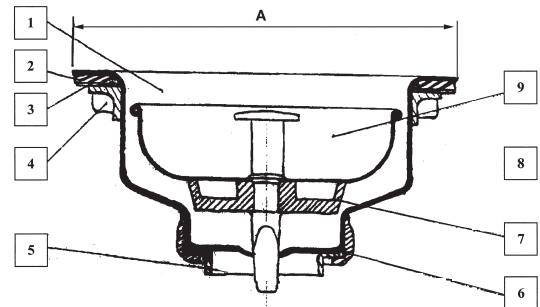

PF1431SS

NO.	Part Name	PF1431SS	PF1431SSB	PF1431BRSS	PF1432SS	PF1435SS
1	Body	SS 430	N/A	SS 430	SS 430	SS 430
2	Washer	Rubber	N/A	Rubber	Rubber	Rubber
3	Washer	Paper	N/A	Paper	Paper	Paper
4	Lock Nut	Zinc	N/A	Brass	Zinc	Zinc
5	Tailpiece Washer	Plastic	N/A	Plastic	Plastic	Plastic
6	Slip Nut	Zinc	N/A	Brass	Zinc	Zinc
7	Stopper	Rubber	Rubber	Rubber	Rubber	Rubber
8	Post	Plastic CP	Plastic CP	Plastic CP	Zinc CP	Plastic cp
9	Basket	SS 430	SS 430	SS 430	SS 430	SS 430
10	Cup	N/A	N/A	N/A	Galvanized Steel	Galvanized Steel
11	Shank	N/A	N/A	N/A	SS 430	SS430

Product Specifications

PF1431SS

PF1432SS

Drawing #1	A
PF1431SS	4-1/2"
PF1431BRSS	4-1/2"
PF1435SS	4-1/2"

Drawing #2	A	B	C	D	E	F	G	H
PF1432SS	3-3/16	4-3/8	1-5/16	3-1/2	3-9/16	2	1-9/16	1/2

Warranty and Codes

This PROFLO product carries a 1-year limited warranty.