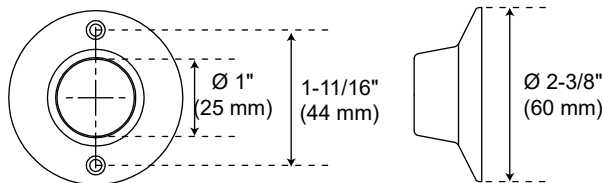

For detailed warranty information, visit ferguson.com/proflo-faucet-warranty.