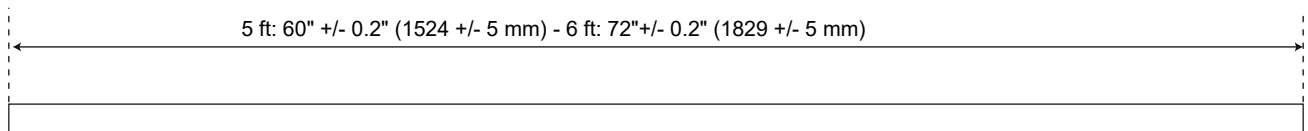

For detailed warranty information, visit ferguson.com/proflo-faucet-warranty.