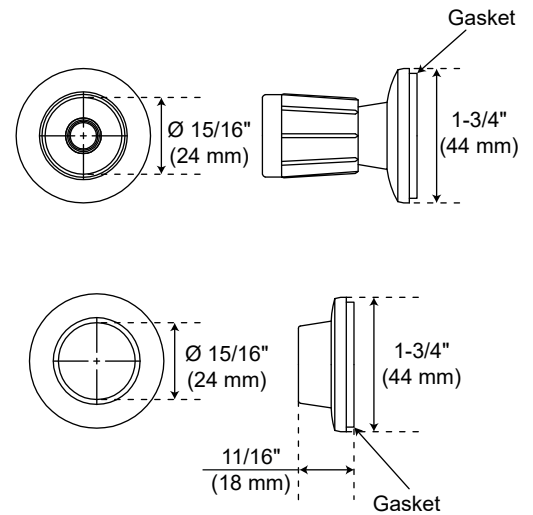

For detailed warranty information, visit ferguson.com/proflo-faucet-warranty.