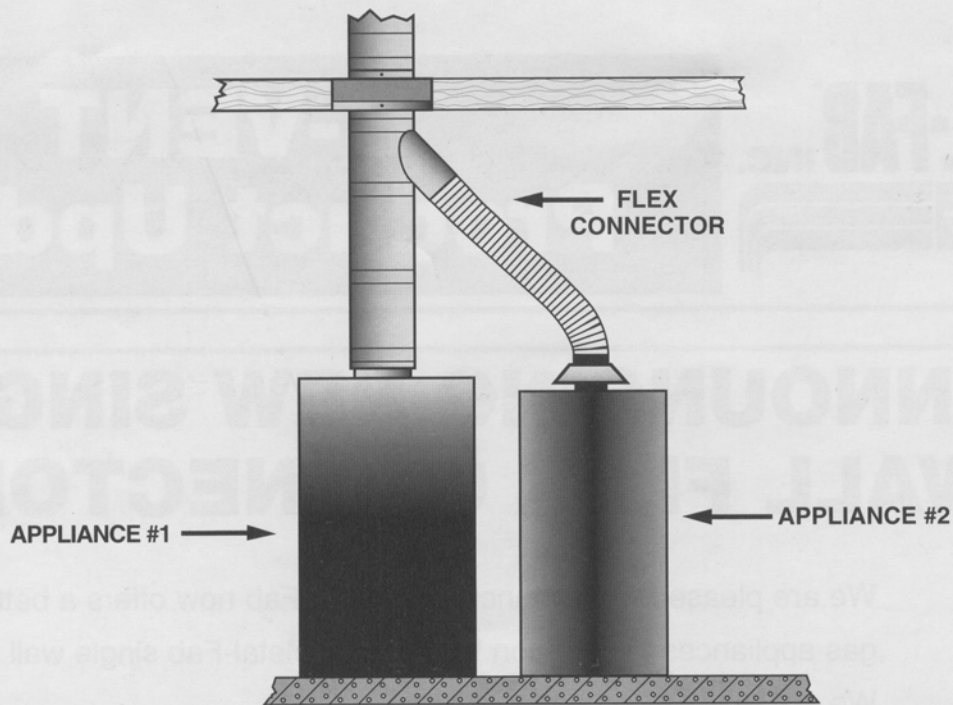

Quick & Easy:

- Flex connector eliminates measuring, cutting and assembly of rigid single wall pipe when connecting gas appliances to a common B-Vent flue.
- Aids in retrofits: When installing a new appliance that isn't the right height to connect to existing vent - use our flexible connector to lower installation time.
- Comes ready to install, right out of the box. Factory-assembled twist lock ends - no tools necessary for installation into Metal-Fab B-Vent.

More Flexible:

- Competitive liners use only one ply. This makes them less flexible, more prone to kink.
- Metal-Fab single wall flex connector uses 2-plys, each of a thinner material. The result - more flexible, bends easier, less chance of kinking, just as strong.

Quality:

- UL listed.
- Same trusted Metal-Fab quality.

Flex connector used from one or both appliances to a common vent.

AVAILABLE IN 3", 4", 5" DIAMETERS - 1', 2', 3', 4', 5' LENGTHS

STOCK NO.	BAR CODE NO.	DESCRIPTION	LIST PRICE EACH	QTY/BOX	LBS/BOX	CUBES/BOX
MSWF0301	42440	3" DIA. x 1' LENGTH	10.97	12	9.0	1.4
MSWF0302	42441	3" DIA. x 2' LENGTH	12.81	12	13.0	2.8
MSWF0303	42442	3" DIA. x 3' LENGTH	14.09	6	8.8	2.0
MSWF0304	42443	3" DIA. x 4' LENGTH	16.22	6	10.7	2.7
MSWF0305	42444	3" DIA. x 5' LENGTH	17.47	6	12.7	3.4