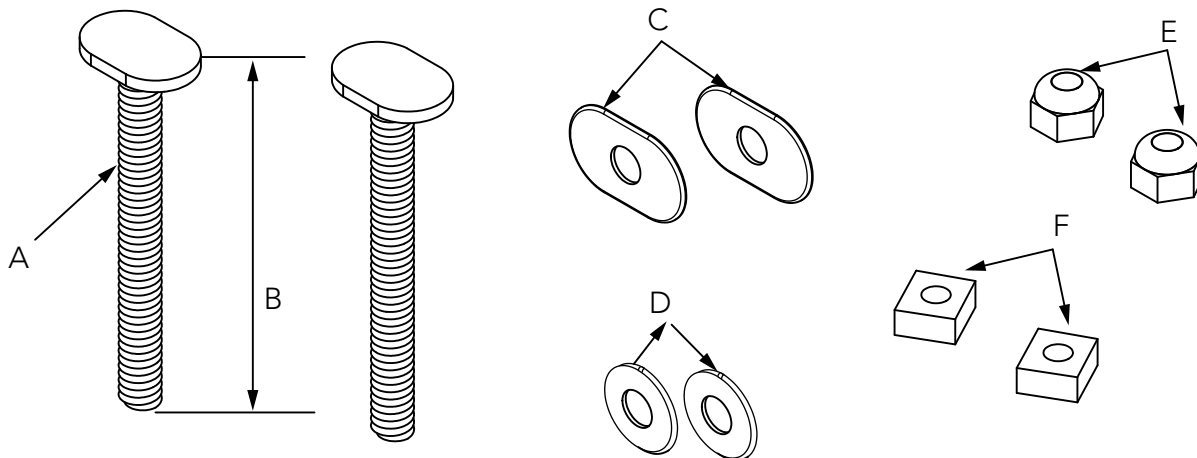

Closet Bolts

Product Features

- Solid brass bolts or Brass plated steel bolts
- Nickel plated open Hex steel nut or square steel nut
- Nickel plated round or oval steel washer
- Thread 1/4"-20UNC or 5/16"-18UNC
- Individually bagged

Product Specifications

PFC2110RW

ITEM	Material	(A X B)(2pcs)	C (2pcs)	D(2pcs)	E(2pcs)	F(2pcs)
PFC2110	Brass plated steel bolts	1/4"X 2-1/4"	V		V	
PFC2110RW	Brass plated steel bolts	1/4"X 2-1/4"		V	V	
PFC2110RWLA	Brass plated steel bolts	1/4"X 2-1/4"		V(4pcs)	V	V
PFC3110	Brass plated steel bolts	1/4"X 3-1/2"	V		V	
PFC3110RW	Brass plated steel bolts	1/4"X 3-1/2"		V	V	
PFC8110	Solid brass bolts	1/4"X 2-1/4"	V		V	
PFC8110RW	Solid brass bolts	1/4"X 2-1/4"		V	V	
PFC8110RWLA	Solid brass bolts	1/4"X 2-1/4"		V(4pcs)	V	V
PFC9110	Brass plated steel bolts	1/4"X 3-1/2"	V		V	
PFC44A10	Solid brass bolts	5/16" x 1-3/4"	V		V	
PFC54A10	Brass plated steel bolts	5/16" x 2-1/4"	V		V	
PFC54A10RW	Brass plated steel bolts	5/16" x 2-1/4"		V	V	
PFC114A10	Solid brass bolts	5/16" x 2-1/4"	V		V	
PFC114A10RW	Solid brass bolts	5/16" x 2-1/4"		V	V	