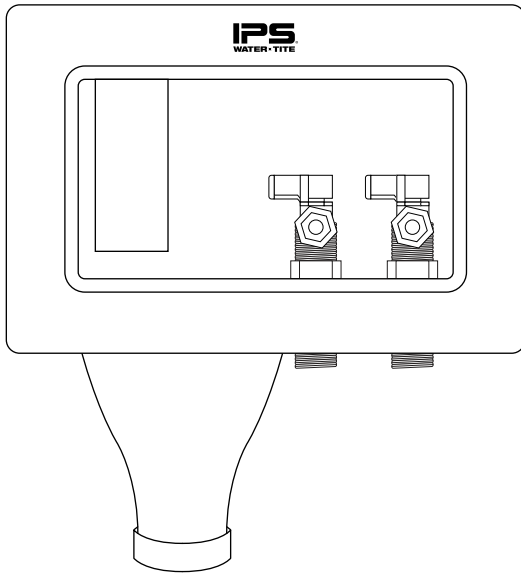

Wide Mouth WMOB, Left Hand Drain with Quarter Turn Valves

Specifications:

Furnish and install Wide Mouth Washing Machine Outlet Box with left hand drain option. Unit shall be Water-Tite product code checked below, as manufactured by IPS Corporation. Valves comply with ASME A112.18.1.

Certifications:

Box 
 Valves 

Product Code #	Model #	Product Description	Units/Case
87367	W8900LD	Wide Mouth WMOB w/Sweat Qtr. Turn Valves installed	10
87371	W8901LD	Wide Mouth WMOB w/CPVC Qtr. Turn Valves installed	10
87374	W8902LD	Wide Mouth WMOB w/Pex Qtr. Turn Valves installed	10
87380	W8911LD	Wide Mouth WMOB w/ Wirsbo™ Qtr. Turn Valves installed	10
Contractor Pack			
87373	W8901LDCP	Wide Mouth MWOB w/CPVC Qtr. Turn Valves installed	10