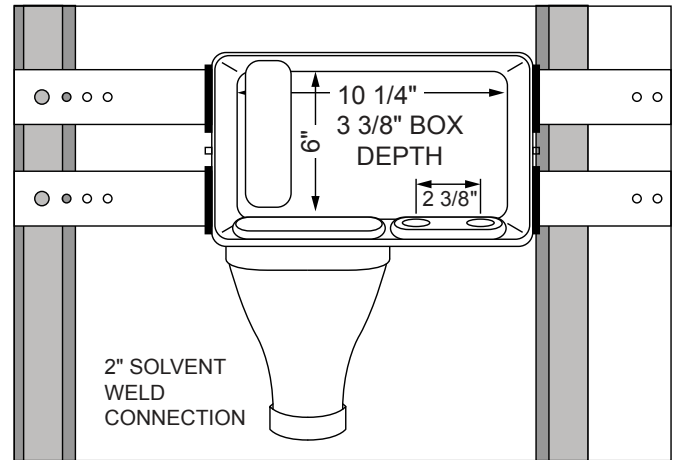

Wide Mouth WMOB, Left Hand Drain with Quarter Turn Valves

Specifications:

Furnish and install Wide Mouth Washing Machine Outlet Box with left hand drain option. Unit shall be Water-Tite product code checked below, as manufactured by IPS Corporation. Valves comply with ASME A112.18.1.

Certifications:

Box 
 Valves 

Product Code #	Model #	Product Description	Units/Case
87367	W8900LD	Wide Mouth WMOB w/Sweat Qtr. Turn Valves installed	10
87371	W8901LD	Wide Mouth WMOB w/CPVC Qtr. Turn Valves installed	10
87374	W8902LD	Wide Mouth WMOB w/Pex Qtr. Turn Valves installed	10
87380	W8911LD	Wide Mouth WMOB w/ Wirsbo™ Qtr. Turn Valves installed	10
Contractor Pack			
87373	W8901LDCP	Wide Mouth MWOB w/CPVC Qtr. Turn Valves installed	10