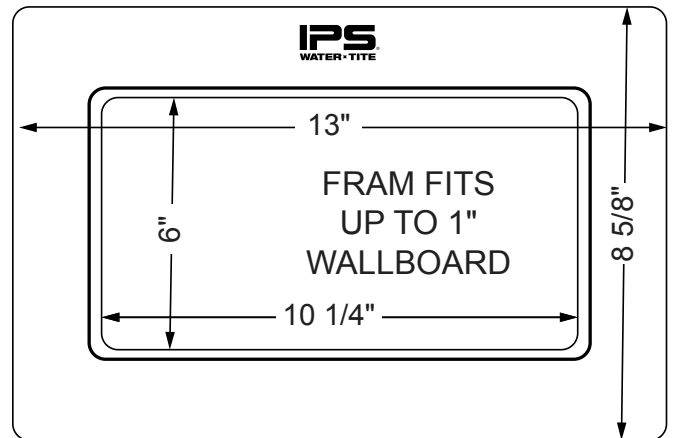

Wide Mouth WMOB, Left Hand Drain with Quarter Turn Valves

Specifications:

Furnish and install Wide Mouth Washing Machine Outlet Box with left hand drain option. Unit shall be Water-Tite product code checked below, as manufactured by IPS Corporation. Valves comply with ASME A112.18.1.

Certifications:

Box 
 Valves 

Product Code #	Model #	Product Description	Units/Case
87367	W8900LD	Wide Mouth WMOB w/Sweat Qtr. Turn Valves installed	10
87371	W8901LD	Wide Mouth WMOB w/CPVC Qtr. Turn Valves installed	10
87374	W8902LD	Wide Mouth WMOB w/Pex Qtr. Turn Valves installed	10
87380	W8911LD	Wide Mouth WMOB w/ Wirsbo™ Qtr. Turn Valves installed	10
Contractor Pack			
87373	W8901LDCP	Wide Mouth MWOB w/CPVC Qtr. Turn Valves installed	10