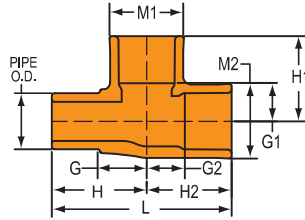

FlameGuard® CPVC FIRE SPRINKLER PIPING PRODUCTS

STREET TEE

Spigot x Socket x Socket

| Part Number | Size | G | G1 | G2 | H | H1 | H2 | L | M1 | M2 | Approx. Wt. (Lbs.) |
|-------------|-------|---------|--------|---------|---------|---------|---------|---------|---------|---------|--------------------|
| 4244-007 | 3/4 | 13/16 | 27/32 | 27/32 | 1-13/16 | 1-7/8 | 1-7/8 | 3-5/8 | 1-13/32 | 1-13/32 | .16 |
| 4244-010 | 1 | 1-5/32 | 1-1/32 | 1-1/32 | 2-1/8 | 1-29/32 | 1-29/32 | 4-3/16 | 1-3/4 | 1-3/4 | .27 |
| 4244-012 | 1-1/4 | 1-1/4 | 1 | 1 | 2-7/16 | 2-9/32 | 2-9/32 | 4-27/32 | 2-3/32 | 2-3/32 | .42 |
| 4244-015 | 1-1/2 | 1-13/16 | 1-1/8 | 1-1/8 | 2-7/8 | 2-9/16 | 2-9/16 | 5-11/32 | 2-11/32 | 2-11/32 | .56 |
| 4244-020 | 2 | 1-23/32 | 1-7/16 | 1-13/32 | 3-1/4 | 2-15/16 | 2-15/16 | 6-5/32 | 2-7/8 | 2-7/8 | .84 |

90° ELBOW

Socket x Socket

| Part Number | Size | G | H | M | Approx. Wt. (Lbs.) |
|-------------|-------|---------|---------|--------|--------------------|
| 4206-007 | 3/4 | 9/16 | 1-1/2 | 1-5/16 | .07 |
| 4206-010 | 1 | 3/4 | 1-5/8 | 1-5/8 | .11 |
| 4206-012 | 1-1/4 | 7/8 | 2-5/32 | 2 | .21 |
| 4206-015 | 1-1/2 | 1-5/32 | 2-17/32 | 2-3/8 | .41 |
| 4206-020 | 2 | 1-13/32 | 2-29/32 | 2-7/8 | .45 |
| 4206-025 | 2-1/2 | 1-5/8 | 3-7/16 | 3-7/16 | 1.17 |
| 4206-030 | 3 | 1-29/32 | 3-23/32 | 4-3/16 | 1.80 |

SIDE OUTLET ELBOW

Socket x Socket x Socket

| Part Number | Size | G | H | M | Approx. Wt. (Lbs.) |
|-------------|------|-------|---------|--------|--------------------|
| 4213-007 | 3/4 | 27/32 | 1-19/32 | 1-5/16 | .09 |
| 4213-010 | 1 | 13/16 | 1-7/8 | 1-5/8 | .18 |