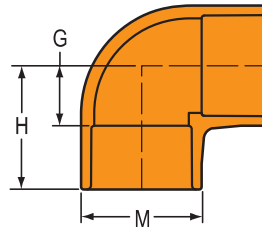

FlameGuard® CPVC FIRE SPRINKLER PIPING PRODUCTS

STREET TEE

Spigot x Socket x Socket

| Part Number | Size | G | G1 | G2 | H | H1 | H2 | L | M1 | M2 | Approx. Wt. (Lbs.) |
|-------------|-------|---------|--------|---------|---------|---------|---------|---------|---------|---------|--------------------|
| 4244-007 | 3/4 | 13/16 | 27/32 | 27/32 | 1-13/16 | 1-7/8 | 1-7/8 | 3-5/8 | 1-13/32 | 1-13/32 | .16 |
| 4244-010 | 1 | 1-5/32 | 1-1/32 | 1-1/32 | 2-1/8 | 1-29/32 | 1-29/32 | 4-3/16 | 1-3/4 | 1-3/4 | .27 |
| 4244-012 | 1-1/4 | 1-1/4 | 1 | 1 | 2-7/16 | 2-9/32 | 2-9/32 | 4-27/32 | 2-3/32 | 2-3/32 | .42 |
| 4244-015 | 1-1/2 | 1-13/16 | 1-1/8 | 1-1/8 | 2-7/8 | 2-9/16 | 2-9/16 | 5-11/32 | 2-11/32 | 2-11/32 | .56 |
| 4244-020 | 2 | 1-23/32 | 1-7/16 | 1-13/32 | 3-1/4 | 2-15/16 | 2-15/16 | 6-5/32 | 2-7/8 | 2-7/8 | .84 |

90° ELBOW

Socket x Socket

| Part Number | Size | G | H | M | Approx. Wt. (Lbs.) |
|-------------|-------|---------|---------|--------|--------------------|
| 4206-007 | 3/4 | 9/16 | 1-1/2 | 1-5/16 | .07 |
| 4206-010 | 1 | 3/4 | 1-5/8 | 1-5/8 | .11 |
| 4206-012 | 1-1/4 | 7/8 | 2-5/32 | 2 | .21 |
| 4206-015 | 1-1/2 | 1-5/32 | 2-17/32 | 2-3/8 | .41 |
| 4206-020 | 2 | 1-13/32 | 2-29/32 | 2-7/8 | .45 |
| 4206-025 | 2-1/2 | 1-5/8 | 3-7/16 | 3-7/16 | 1.17 |
| 4206-030 | 3 | 1-29/32 | 3-23/32 | 4-3/16 | 1.80 |

SIDE OUTLET ELBOW

Socket x Socket x Socket

| Part Number | Size | G | H | M | Approx. Wt. (Lbs.) |
|-------------|------|-------|---------|--------|--------------------|
| 4213-007 | 3/4 | 27/32 | 1-19/32 | 1-5/16 | .09 |
| 4213-010 | 1 | 13/16 | 1-7/8 | 1-5/8 | .18 |