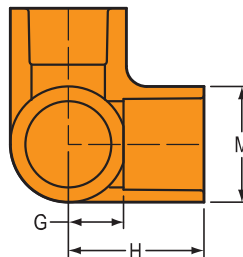

FlameGuard® CPVC FIRE SPRINKLER PIPING PRODUCTS

STREET TEE

Spigot x Socket x Socket

| Part Number | Size | G | G1 | G2 | H | H1 | H2 | L | M1 | M2 | Approx. Wt. (Lbs.) |
|-------------|-------|---------|--------|---------|---------|---------|---------|---------|---------|---------|--------------------|
| 4244-007 | 3/4 | 13/16 | 27/32 | 27/32 | 1-13/16 | 1-7/8 | 1-7/8 | 3-5/8 | 1-13/32 | 1-13/32 | .16 |
| 4244-010 | 1 | 1-5/32 | 1-1/32 | 1-1/32 | 2-1/8 | 1-29/32 | 1-29/32 | 4-3/16 | 1-3/4 | 1-3/4 | .27 |
| 4244-012 | 1-1/4 | 1-1/4 | 1 | 1 | 2-7/16 | 2-9/32 | 2-9/32 | 4-27/32 | 2-3/32 | 2-3/32 | .42 |
| 4244-015 | 1-1/2 | 1-13/16 | 1-1/8 | 1-1/8 | 2-7/8 | 2-9/16 | 2-9/16 | 5-11/32 | 2-11/32 | 2-11/32 | .56 |
| 4244-020 | 2 | 1-23/32 | 1-7/16 | 1-13/32 | 3-1/4 | 2-15/16 | 2-15/16 | 6-5/32 | 2-7/8 | 2-7/8 | .84 |

90° ELBOW

Socket x Socket

| Part Number | Size | G | H | M | Approx. Wt. (Lbs.) |
|-------------|-------|---------|---------|--------|--------------------|
| 4206-007 | 3/4 | 9/16 | 1-1/2 | 1-5/16 | .07 |
| 4206-010 | 1 | 3/4 | 1-5/8 | 1-5/8 | .11 |
| 4206-012 | 1-1/4 | 7/8 | 2-5/32 | 2 | .21 |
| 4206-015 | 1-1/2 | 1-5/32 | 2-17/32 | 2-3/8 | .41 |
| 4206-020 | 2 | 1-13/32 | 2-29/32 | 2-7/8 | .45 |
| 4206-025 | 2-1/2 | 1-5/8 | 3-7/16 | 3-7/16 | 1.17 |
| 4206-030 | 3 | 1-29/32 | 3-23/32 | 4-3/16 | 1.80 |

SIDE OUTLET ELBOW

Socket x Socket x Socket

| Part Number | Size | G | H | M | Approx. Wt. (Lbs.) |
|-------------|------|-------|---------|--------|--------------------|
| 4213-007 | 3/4 | 27/32 | 1-19/32 | 1-5/16 | .09 |
| 4213-010 | 1 | 13/16 | 1-7/8 | 1-5/8 | .18 |