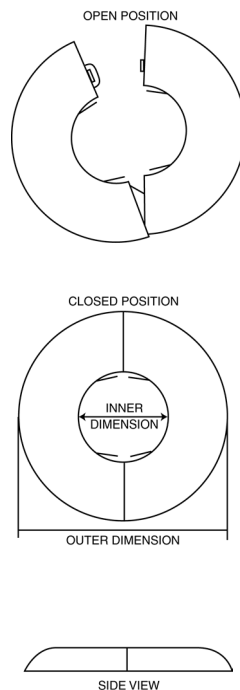

HEAVY GAUGE STEEL SPLIT RING F/C PLATES

Hinged floor and ceiling plate with spring steel inserts and positive locking tabs.

Available 1/4" to 10" ips and 3/8" to 4" cps

Type: Steel hinged w/springs

Material: .046" cold rolled steel

Finish: Chrome

Available sizes: 1/2" thru 10" IPS

ARGCO also offers light gauge steel, plastic, aluminum, stainless steel, forged steel and forged brass wallplates. Visit argco.com for details.

Description

Designed to offer aesthetically pleasing concealment of pipe penetrations through walls.

Utilizing two piece hinged construction allows for easy installation and closure around pipe diameters from 1/2" IPS to 10" IPS. Centering springs are used for "automatic" alignment and a secure installation on the pipe.

The wall plate will "automatically" center itself on the pipe.

No tools are required for proper installation.

ITEM #	PIPE SIZE	INNER DIMENSION	OUTER DIMENSION
4520113	1/4" IPS & 3/8" CPS	1/2"	2"
4520114	3/8" IPS & 1/2" CPS	5/8"	2-1/4"
4520100	1/2" IPS & 3/4" CPS	7/8"	2-1/2"
4520101	3/4" IPS	1-1/8"	2-3/4"
4520102	1" IPS	1-3/8"	3-1/4"
4520116	1" CPS	1-1/8"	3"
4520117	1-1/4" CPS	1-3/4"	3-1/4"
4520103	1-1/4" IPS & 1-1/2" CPS	1-3/4"	3-1/2"
4520104	1-1/2" IPS	2-1/16"	3-7/8"
4520105	2" IPS	2-1/2"	4-1/2"
4520119	2" CPS	2-1/8"	4"
4520106	2-1/2" IPS	2-15/16"	5-3/8"
4520120	2-1/2" CPS	2-5/8"	4-7/8"
4520107	3" IPS	3-9/16"	5-7/8"
4520121	3" CPS	3-1/8"	5-11/16"
4520107A	3-1/2" IPS & 4" CPS	4-1/8"	6-5/8"
4520108	4" IPS	4-9/16"	7-1/8"
4520109	5" IPS	5-5/8"	9"
4520110	6" IPS	6-13/16"	10"
4520111	8" IPS	8-15/16"	13-1/4"
4520112	10" IPS	10-3/4"	15"