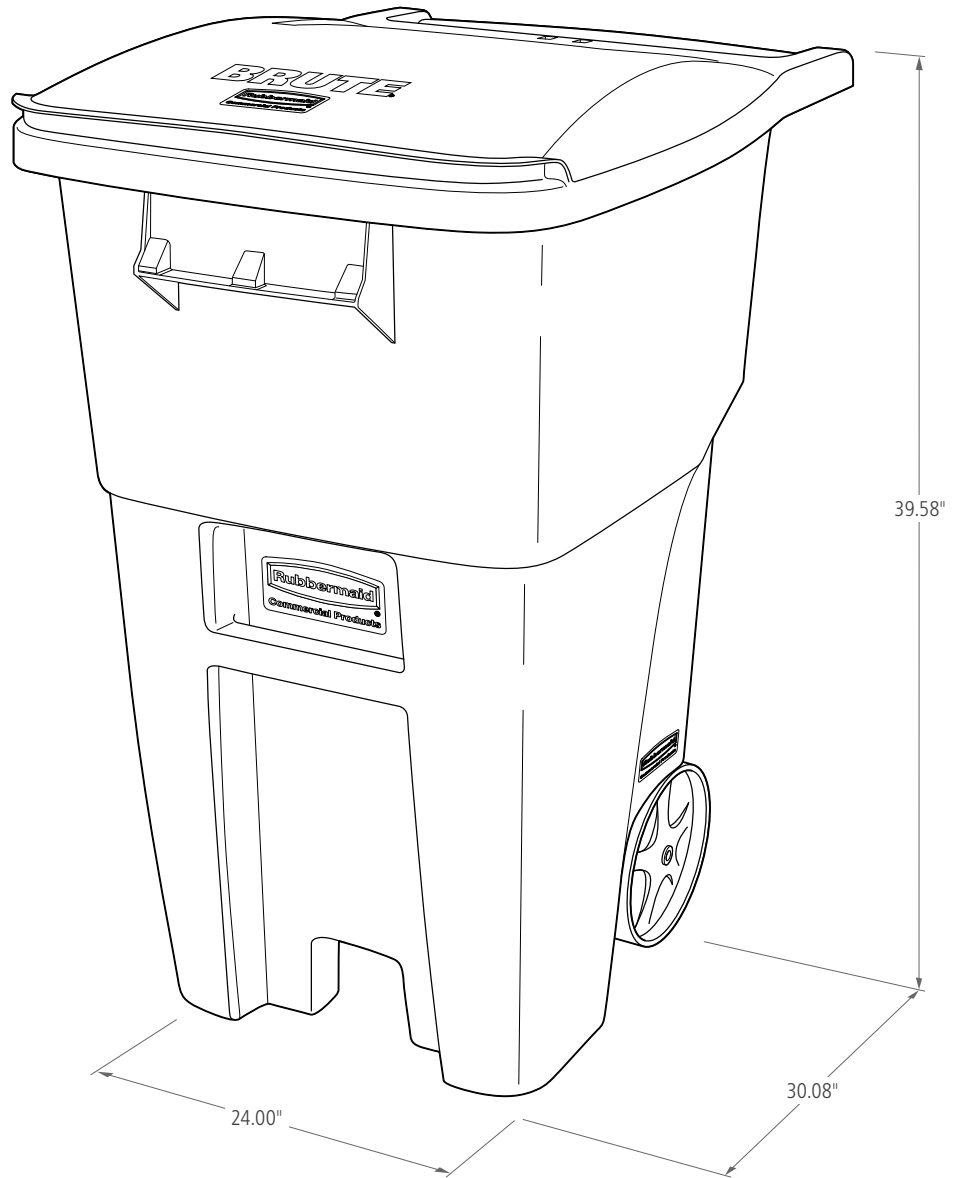

# BRUTE STANDARD ROLLOUT

BRUTE Rollouts are ideal for collecting, consolidating, and transporting facility waste. Commercial-grade construction from high-quality materials and heavy-duty wheels withstand the rigors of everyday waste collection indoors and outdoors.

## Features and Benefits:

- Heavy-duty wheels with high-performance treads are optimized for use indoors and outdoors
- Reinforced rim for superior structural integrity and robust lid designed for added strength
- Rollout lids open fully and stay in place to prevent swinging during transport
- Compliant with ANSI Standard Z245.60 (Types B and G) for compatibility with auto-lifters
- Smooth contours and seamless construction make cleaning easier and quicker, to improve staff productivity
- Designed with an ergonomic handle for comfortable push or pull operation

BRUTE 50-Gallon Standard Rollout