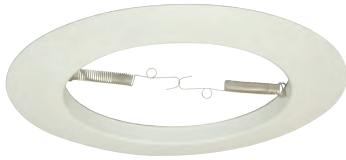

I

J

K

L

M

N

O

SKU	TYPE	INSTALLED	FINISH	MASTER CARTON / SIZE
A K212-O	Keyless Fixture	Lamp Holder	Porcelain	Individually Boxed (50 Pieces)
B K212-P	Keyless Fixtures	Lamp Holder	White Plastic	Individually Boxed (50 Pieces)
C K858-SO	Three Piece Pull Chain	Porcelain Construction	Porcelain	Individually Boxed (50 Pieces)
D BUK	Blank Up Kit	-	White	Individually Poly Bagged
E K-WG	A-19 Metal Wire Guard	To Be Used With K212-O	Brass	Individually Poly Bagged (30 Pieces)
F K212-CF	Small Space Lighting	1-13WSGU24L-27K Bulb	White	5" W x 3.75" H
G K212M-CF	Small Space Lighting	With Motion Sensor, 1-13WSGU24L-27K Bulb	White	5" W x 4" H x 6.75" L
H K212PC-CF	Small Space Lighting	With Pull Chain, 1-13WSGU24L-27K Bulb	White	5" W x 3.75" H
I T-501	Open Ring	PAR 38, BR40/150 Watt. Max.	White	7.75" Diameter
J T-508	Open Ring	PAR 30, BR30/75 Watt. Max.	White	7.75" Diameter
K T-503WW	White Aluminum Baffle	PAR 38, BR40/150 Watt. Max.	White	7.75" Diameter
L T-502M	White Metal Shower Trim	Clear Glass, A19	White	7.75" Diameter
M T-506	Eyeball	PAR 30, BR30/75 Watt. Max.	White	7.75" Diameter
N T-504WW	White Aluminum Baffle	PAR 30, BR30/75 Watt. Max., Wide Ring	White	7.75" Diameter
O T-42WW	White Aluminum Baffle	PAR 20, R20/50 Watt. Max.	White	5" Diameter