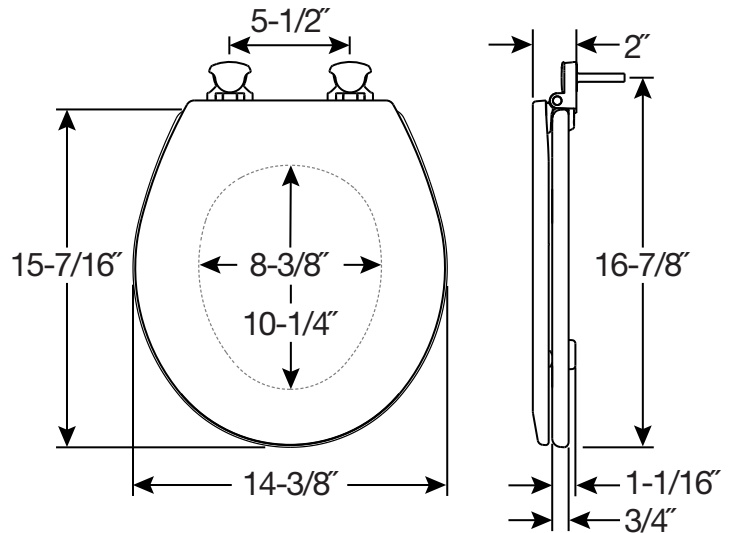

## RESIDENTIAL ENAMELED WOOD TOILET SEAT

**FEATURES:**

- **Easy•Clean & Change®**  
Removes for easy cleaning

**SPECIFICATIONS:**

**Size:** Round

**Material:** Enameled Wood

**Style:** Closed Front with Cover