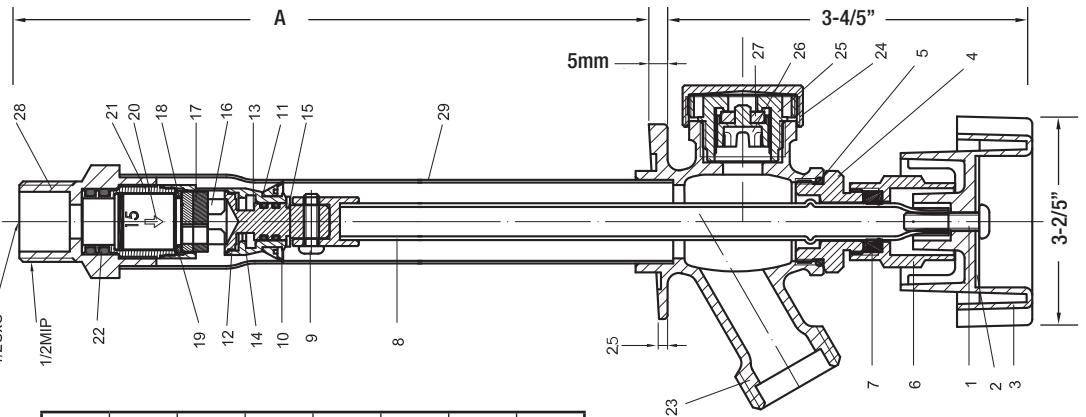

Available Parts

- PF74CART** Replacement cartridge (PF74 series only)
- PF74VBKIT** Vacuum breaker repair kit (PF73/74 series)
- PFRKLK** Optional loose key (PF74 series only)

Product Features

- 1/2 turn operation
- Frostproof design
- Ceramic disc technology
- Handwheel or optional loose key operation
- Large solid angled enclosed flange
- Connections available:
 - 1/2" m x 1/2" swt
 - 3/4" m x 1/2" fpt
 - 1/2" pex
 - 1/2" cpvc
- Lengths available: CC thru 14"

PF74

ITEM	DESCRIPTION	MATERIAL	QTY
1	Screw	Brass	1
2	Label	Aluminum	1
3	Handle	ABS	1
4	Nut	Brass	1
5	O-Ring	NBR	1
6	Nut	Brass	1
7	Washer	NBR	1
8	Stem	Brass	1
9	Set Screw	Stainless	1
10	Clip	Stainless	1
11	Packing	NBR	1
12	Cover	Brass	1
13	O-Ring	NBR	2
14	Washer	Teflon	1
15	Stem	Brass	1
16	Fix Ceramic	Ceramic	1
17	Movement	Ceramic	1
18	Washer	Silicon	1
19	Washer	Brass	1
20	Check Valve	POM	1
21	Valve Base	Brass	1
22	O-Ring	Vition	2
23	Body	Brass	1
24	Nut	ABS	1
25	Screw	POM	1
26	Stem	POM	1
27	Seat	Brass	1
28	Adapter	Brass	1
29	Body Tube	Copper*	1

	Close	4"	6"	8"	10"	12"	14"
A	2-7/8	4	6	8	10	12	14

* Chrome plated version has brass body tube

Warranty and Codes

This PROFLO product carries a 1-year limited warranty. Complies with ANSI/NSF61-9, ASSE 1019-C and cUPC/IAPMO approved.