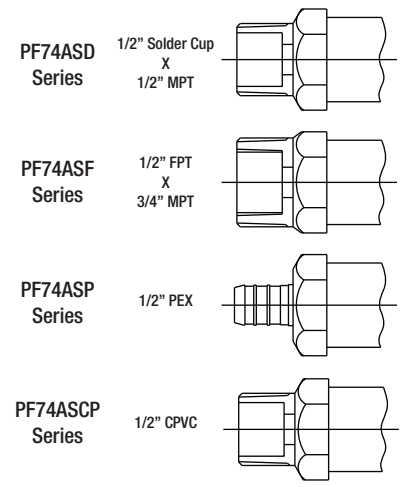

Available Parts

- PF74CART** Replacement cartridge (PF74 series only)
- PF74VBKIT** Vacuum breaker repair kit (PF73/74 series)
- PFRKLK** Optional loose key (PF74 series only)

Product Features

- 1/2 turn operation
- Frostproof design
- Ceramic disc technology
- Handwheel or optional loose key operation
- Large solid angled enclosed flange
- Connections available:
 - 1/2" m x 1/2" swt
 - 3/4" m x 1/2" fpt
 - 1/2" pex
 - 1/2" cpvc
- Lengths available: CC thru 14"

PF74

ITEM	DESCRIPTION	MATERIAL	QTY
1	Screw	Brass	1
2	Label	Aluminum	1
3	Handle	ABS	1
4	Nut	Brass	1
5	O-Ring	NBR	1
6	Nut	Brass	1
7	Washer	NBR	1
8	Stem	Brass	1
9	Set Screw	Stainless	1
10	Clip	Stainless	1
11	Packing	NBR	1
12	Cover	Brass	1
13	O-Ring	NBR	2
14	Washer	Teflon	1
15	Stem	Brass	1
16	Fix Ceramic	Ceramic	1
17	Movement	Ceramic	1
18	Washer	Silicon	1
19	Washer	Brass	1
20	Check Valve	POM	1
21	Valve Base	Brass	1
22	O-Ring	Vition	2
23	Body	Brass	1
24	Nut	ABS	1
25	Screw	POM	1
26	Stem	POM	1
27	Seat	Brass	1
28	Adapter	Brass	1
29	Body Tube	Copper*	1

	Close	4"	6"	8"	10"	12"	14"
A	2-7/8	4	6	8	10	12	14

* Chrome plated version has brass body tube

Warranty and Codes

This PROFLO product carries a 1-year limited warranty. Complies with ANSI/NSF61-9, ASSE 1019-C and cUPC/IAPMO approved.