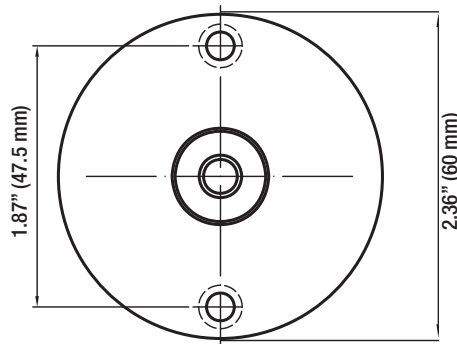

Available Parts

- PF74CART** Replacement cartridge (PF74 series only)
- PF74VBKIT** Vacuum breaker repair kit (PF73/74 series)
- PFRKLK** Optional loose key (PF74 series only)

Product Features

- 1/2 turn operation
- Frostproof design
- Ceramic disc technology
- Handwheel or optional loose key operation
- Large solid angled enclosed flange
- Connections available:
 - 1/2" m x 1/2" swt
 - 3/4" m x 1/2" fpt
 - 1/2" pex
 - 1/2" cpvc
- Lengths available: CC thru 14"

	Close	4"	6"	8"	10"	12"	14"
A	2-7/8	4	6	8	10	12	14

* Chrome plated version has brass body tube

Warranty and Codes

This PROFLO product carries a 1-year limited warranty. Complies with ANSI/NSF61-9, ASSE 1019-C and cUPC/IAPMO approved.