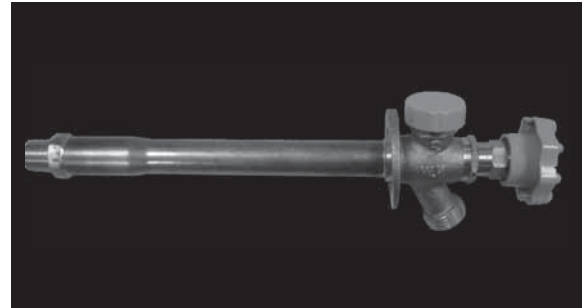

Available Parts

- PF74CART** Replacement cartridge (PF74 series only)
- PF74VBKIT** Vacuum breaker repair kit (PF73/74 series)
- PFRKLK** Optional loose key (PF74 series only)

Product Features

- 1/2 turn operation
- Frostproof design
- Ceramic disc technology
- Handwheel or optional loose key operation
- Large solid angled enclosed flange
- Connections available:
 - 1/2" m x 1/2" swt
 - 3/4" m x 1/2" fpt
 - 1/2" pex
 - 1/2" cpvc
- Lengths available: CC thru 14"

PF74

ITEM	DESCRIPTION	MATERIAL	QTY
1	Screw	Brass	1
2	Label	Aluminum	1
3	Handle	ABS	1
4	Nut	Brass	1
5	O-Ring	NBR	1
6	Nut	Brass	1
7	Washer	NBR	1
8	Stem	Brass	1
9	Set Screw	Stainless	1
10	Clip	Stainless	1
11	Packing	NBR	1
12	Cover	Brass	1
13	O-Ring	NBR	2
14	Washer	Teflon	1
15	Stem	Brass	1
16	Fix Ceramic	Ceramic	1
17	Movement	Ceramic	1
18	Washer	Silicon	1
19	Washer	Brass	1
20	Check Valve	POM	1
21	Valve Base	Brass	1
22	O-Ring	Vition	2
23	Body	Brass	1
24	Nut	ABS	1
25	Screw	POM	1
26	Stem	POM	1
27	Seat	Brass	1
28	Adapter	Brass	1
29	Body Tube	Copper*	1

	Close	4"	6"	8"	10"	12"	14"
A	2-7/8	4	6	8	10	12	14

* Chrome plated version has brass body tube

Warranty and Codes

This PROFLO product carries a 1-year limited warranty. Complies with ANSI/NSF61-9, ASSE 1019-C and cUPC/IAPMO approved.