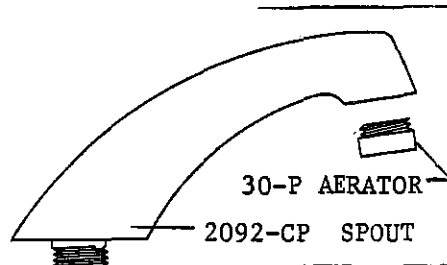

1180

LAVATORY FAUCET
DELUXE WIDE SPREAD
CAST BRASS BODIES
FLEXIBLE HOSE CONNECTION
PERMITS CENTERS TO BE
ADJUSTED FROM 6" TO 24"
FURNISHED WITH MASSIVE
SPOUT, SILVER CROWN
HANDLES AND AERATOR
REPLACEABLE SEATS
CHROME PLATED

- 503-PC "C" INDEXED BUTTON
- 503-PH "H" INDEXED BUTTON
- 126-625-B HANDLE SCREW

G-503-P2

G-505-SE

- 82-FS PACKING NUT
- 814-G PACKING
- 82-J PACKING WASHER
- 2104-R BONNET

SU-2105-RI

- 900-N WASHER
- 104 SCREW
- 1028-Y GASKET
- PF-263-B REPLACEABLE SEAT

30-P AERATOR

2092-CP SPOUT

SU-2092-A