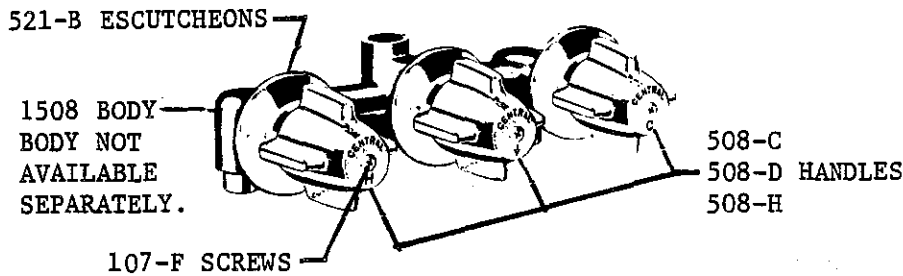

8" BATH & SHOWER FIXTURE
THREE VALVE, DIRECT SWEAT, CAST
BRASS BODY, REPLACEABLE SEATS,
CHROME PLATED

0850

BODY ASSEMBLY ONLY