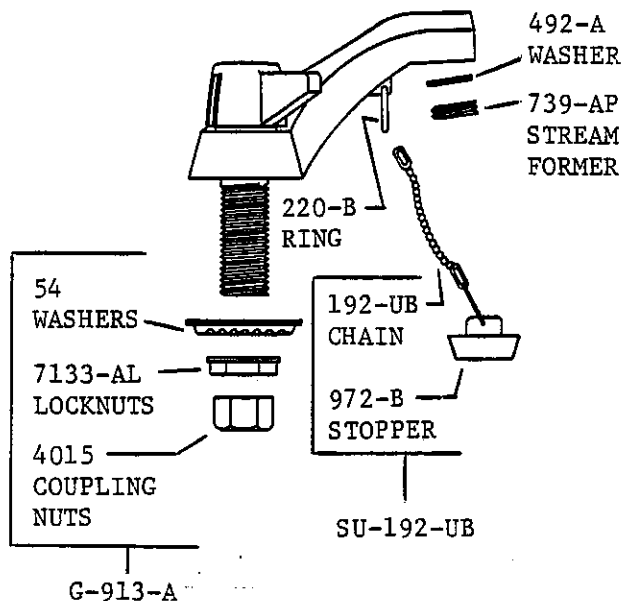

Central Brass