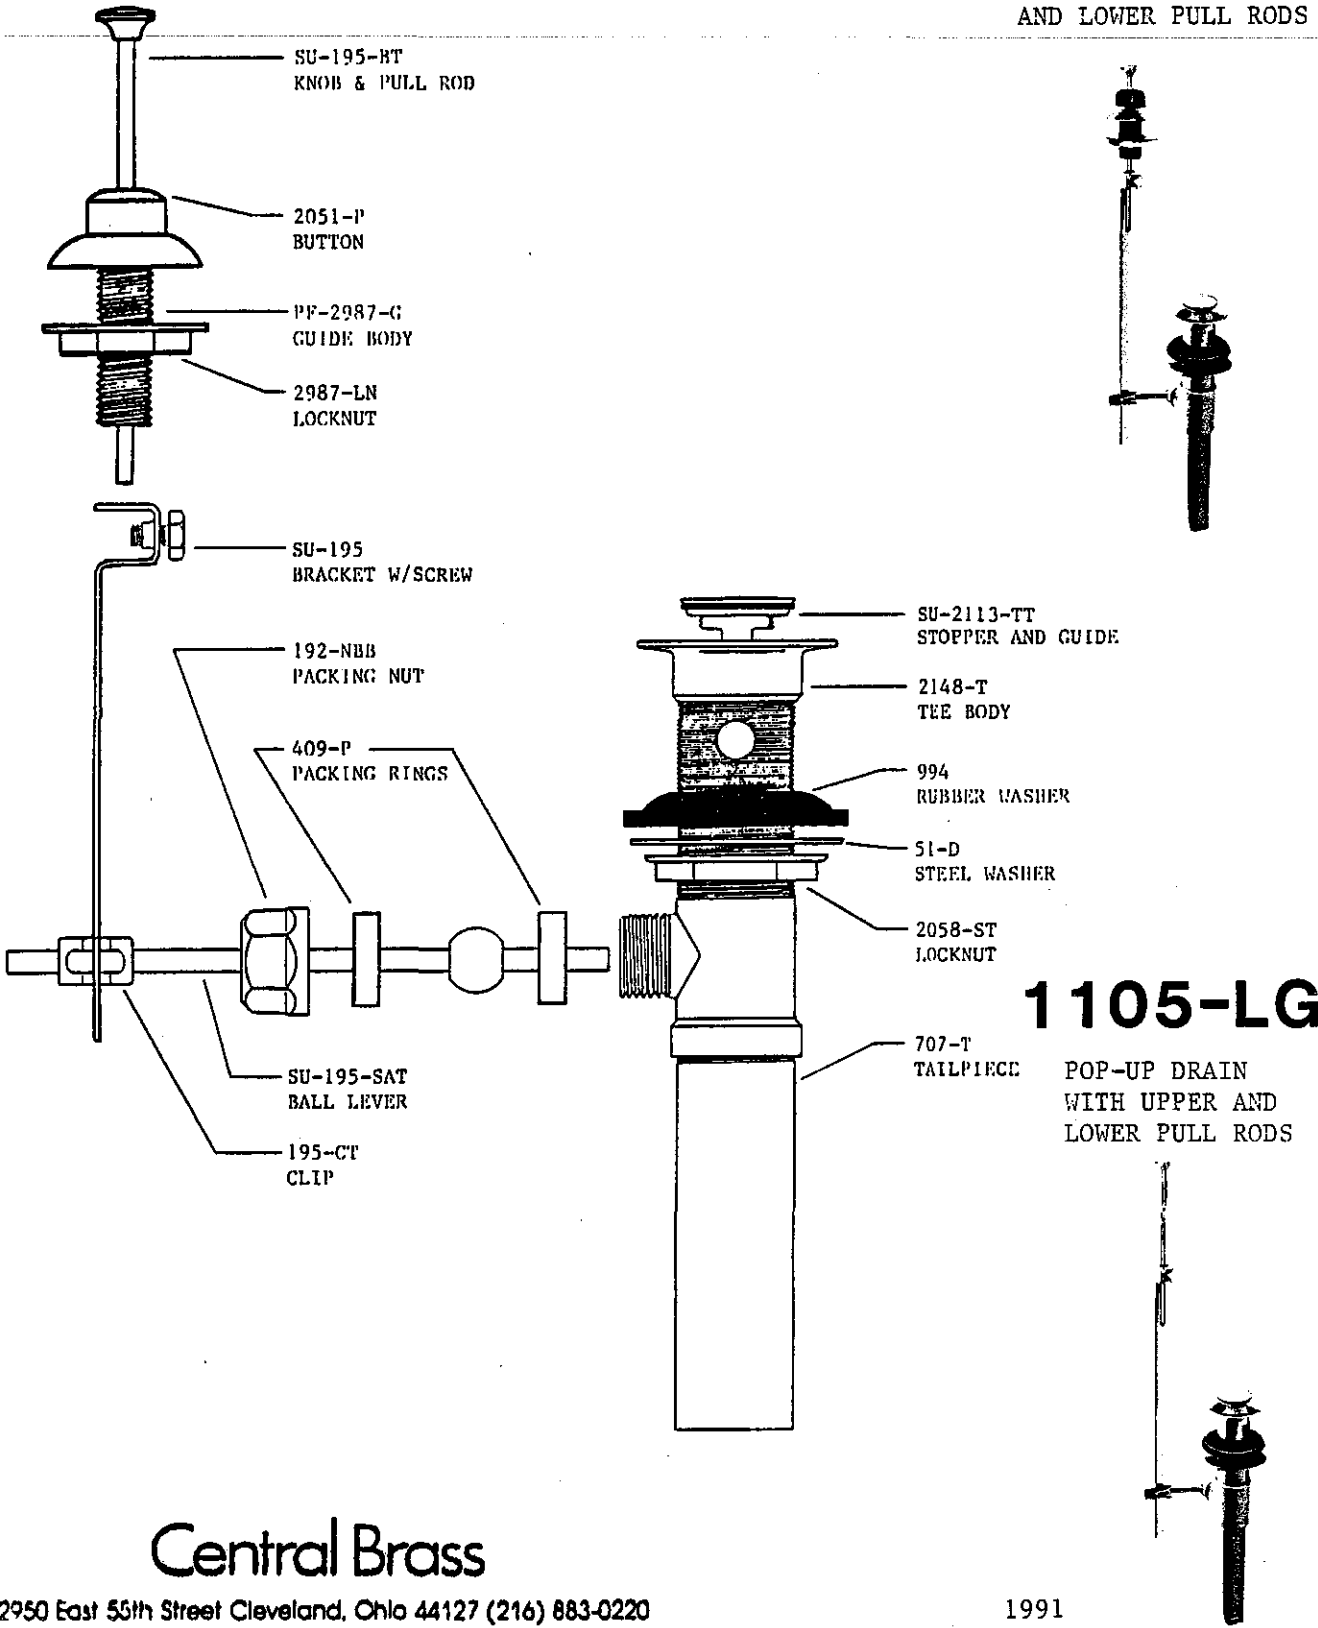

Central Brass

1105

POP-UP DRAIN
WITH GUIDE & UPPER
AND LOWER PULL RODS

Central Brass

2950 East 55th Street Cleveland, Ohio 44127 (216) 883-0220

1991

1127

WIDESPREAD LAVATORY FAUCET
 CAST BRASS BODIES
 FLEXIBLE HOSE CONNECTION PERMITS
 CENTERS TO BE ADJUSTED FROM
 6" TO 24", REPLACEABLE SEATS,
 FURNISHED WITH HOLE FOR PULL ROD
 & WITH SNAP-IN BUTTON INCLUDED