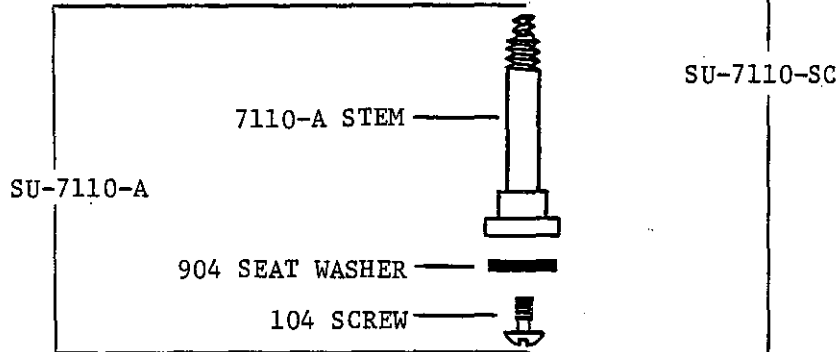

1167-AV

LAVATORY FAUCET
SELF-CLOSING CENTERSET
CAST BRASS BODY
4" CENTERS
REPLACEABLE SEATS
SOLID BRASS HANDLES
VANDAL PROOF CAPS
FURNISHED WITH HOLE
FOR PULL ROD, SNAP-IN
BUTTON AND AERATOR
CHROME PLATED

BODY NOT
AVAILABLE
SEPARATELY

P-258-HCV SELF-CLOSING REPAIR UNIT (COLD)
P-258-HHV SELF-CLOSING REPAIR UNIT (HOT)