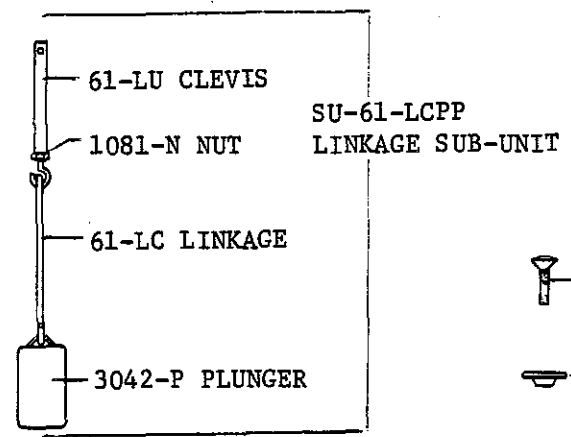

1555

BATH DRAIN
MULTI-TUB
TRIP LEVER, LIGHT
PATTERN-CAST BRASS
TEE AND TOP ELL.
CHROME PLATED TRIM

Central Brass