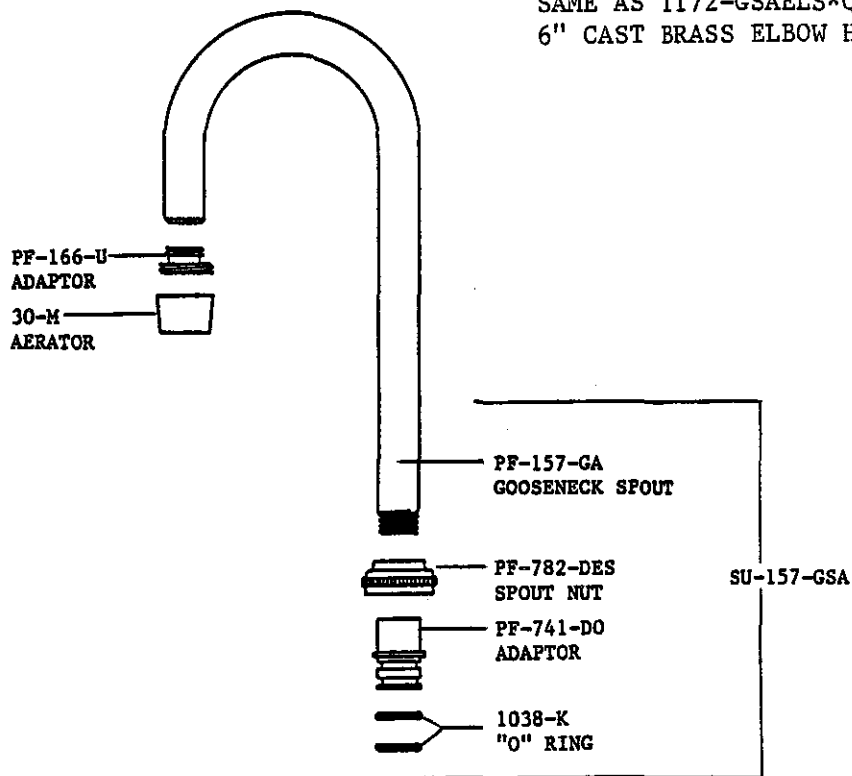

1172-GSAELS * Q

Widespread sink faucet, cast brass bodies and center tee body, flexible connecting tubes for 6" to 24" centers, replaceable seats, see catalog no. 1172-GRAELS and deduct SU-157-GRA rigid gooseneck spout sub-unit and add SU-157-GSA swivel gooseneck spout sub-unit. QUARTER-TURN STEM UNITS

1172-GSAEL * Q

SAME AS 1172-GSAELS*Q BUT WITH 6" CAST BRASS ELBOW HANDLES.

Central Brass
MANUFACTURING COMPANY

2950 East 35th Street Cleveland, Ohio 44127 (216) 883-0220

1991