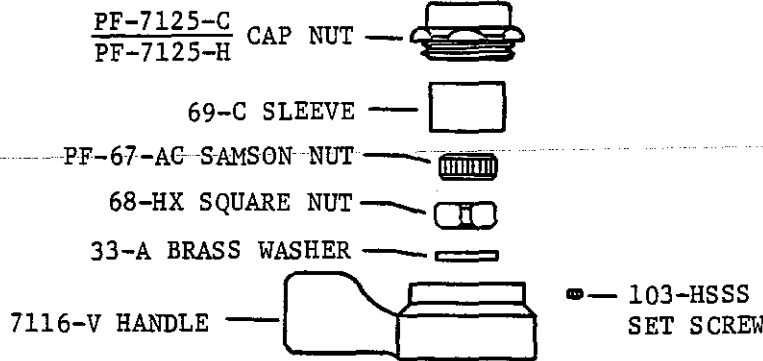

1167-AV

LAVATORY FAUCET
SELF-CLOSING CENTERSET
CAST BRASS BODY
4" CENTERS
REPLACEABLE SEATS
SOLID BRASS HANDLES
VANDAL PROOF CAPS
FURNISHED WITH HOLE
FOR PULL ROD, SNAP-IN
BUTTON AND AERATOR
CHROME PLATED

BODY NOT
AVAILABLE
SEPARATELY

P-258-HCV SELF-CLOSING REPAIR UNIT (COLD)
P-258-HHV SELF-CLOSING REPAIR UNIT (HOT)