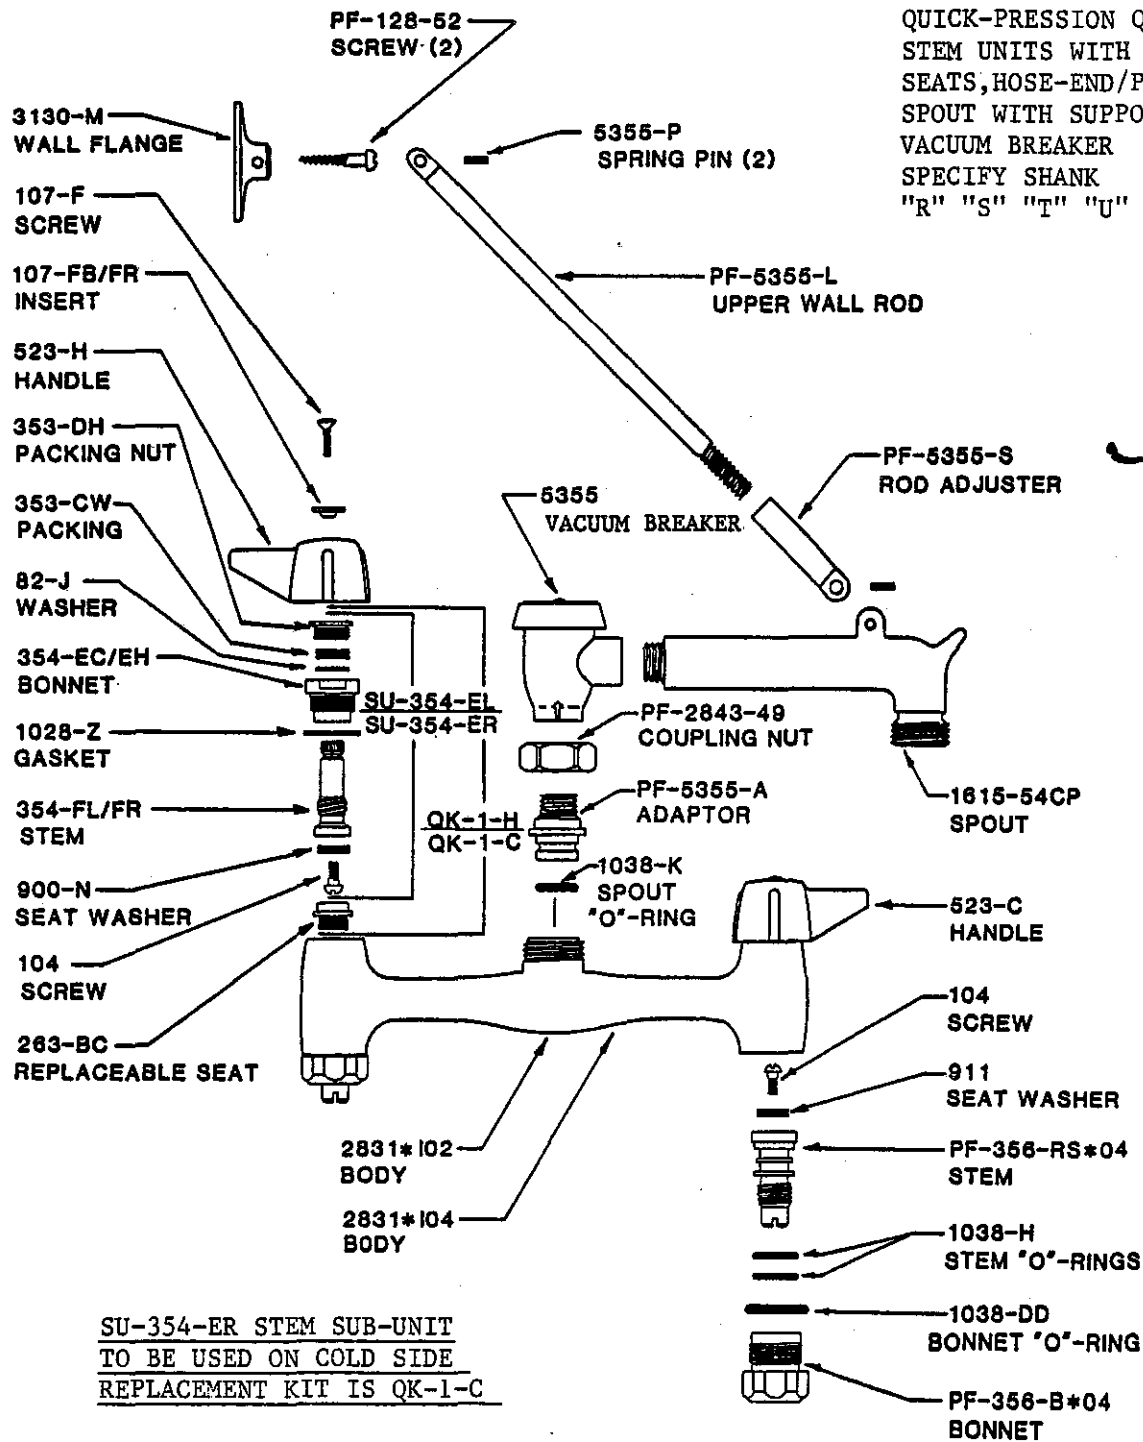

0054 * QI

SERVICE SINK FAUCET WITH
INTEGRAL STOPS
CAST BRASS BODY
CHROME PLATED
QUICK-PRESSION QUARTER TURN
STEM UNITS WITH REPLACEABLE
SEATS, HOSE-END/PAIL HOOK
SPOUT WITH SUPPORT ROD, AND
VACUUM BREAKER
SPECIFY SHANK
"R" "S" "T" "U"

SU-354-ER STEM SUB-UNIT
TO BE USED ON COLD SIDE
REPLACEMENT KIT IS QK-1-C

SEE OTHER SIDE FOR SHANK INFORMATION

Central Brass

2950 East 55th Street Cleveland, Ohio 44127 (216) 883-0220

1991