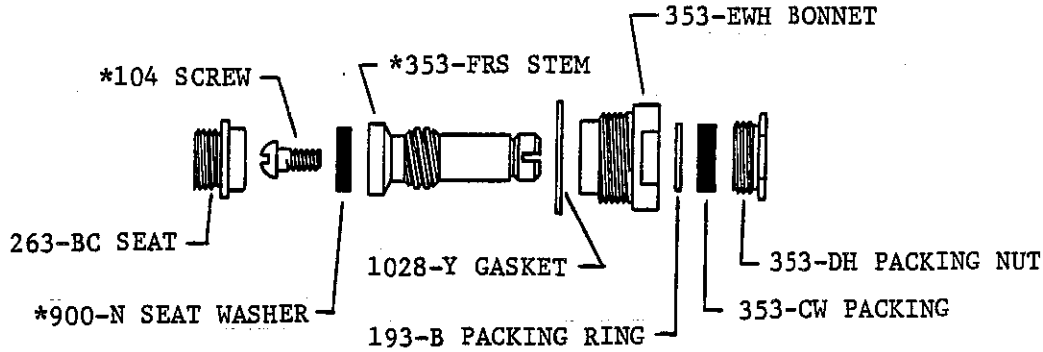

STEM ASSEMBLIES FOR INTEGRAL THREE VALVE BATH & SHOWER FIXTURE

ASSY - SU-353-ERS (263-BC NOT INCLUDED)
SU-353-FRS = *