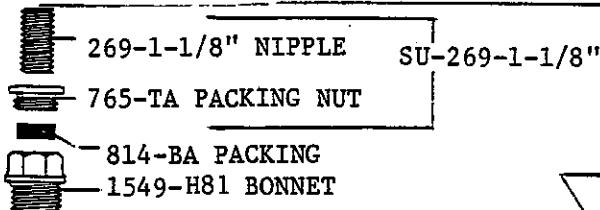

TUBING NOT SUPPLIED.