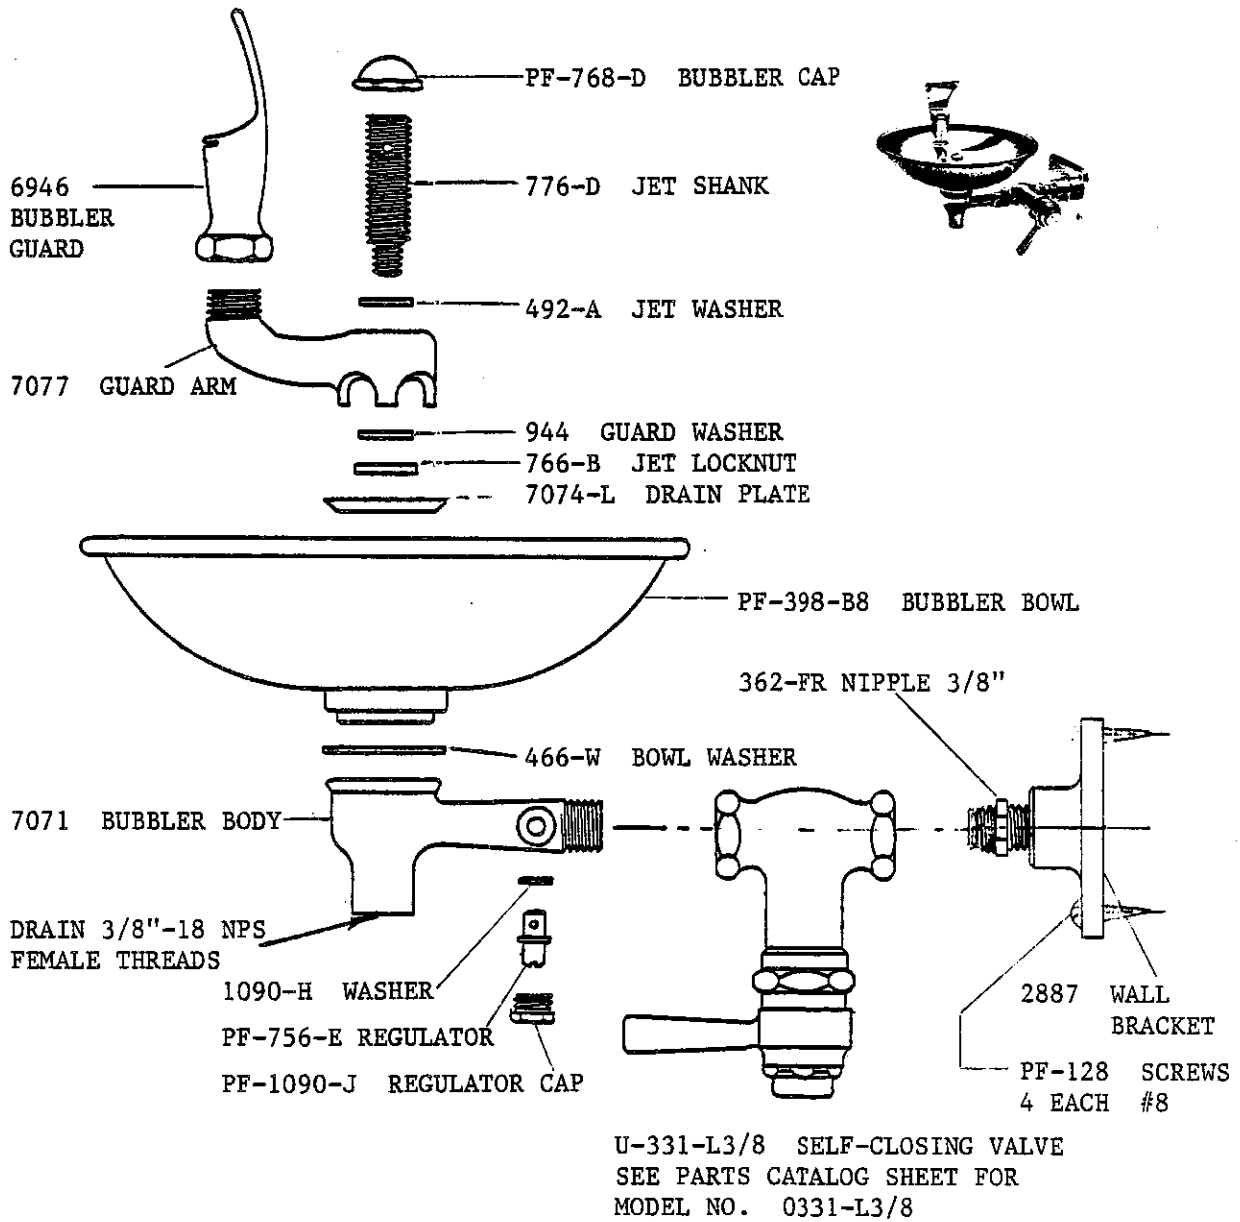

0366-HX8WB

DRINKING FAUCET
WALL MOUNTED
SELF-CLOSING STOP
CAST BRASS BODY
REPLACEABLE SEAT
ALL BRASS COMPONENTS
CHROME PLATED FINISH

Central Brass