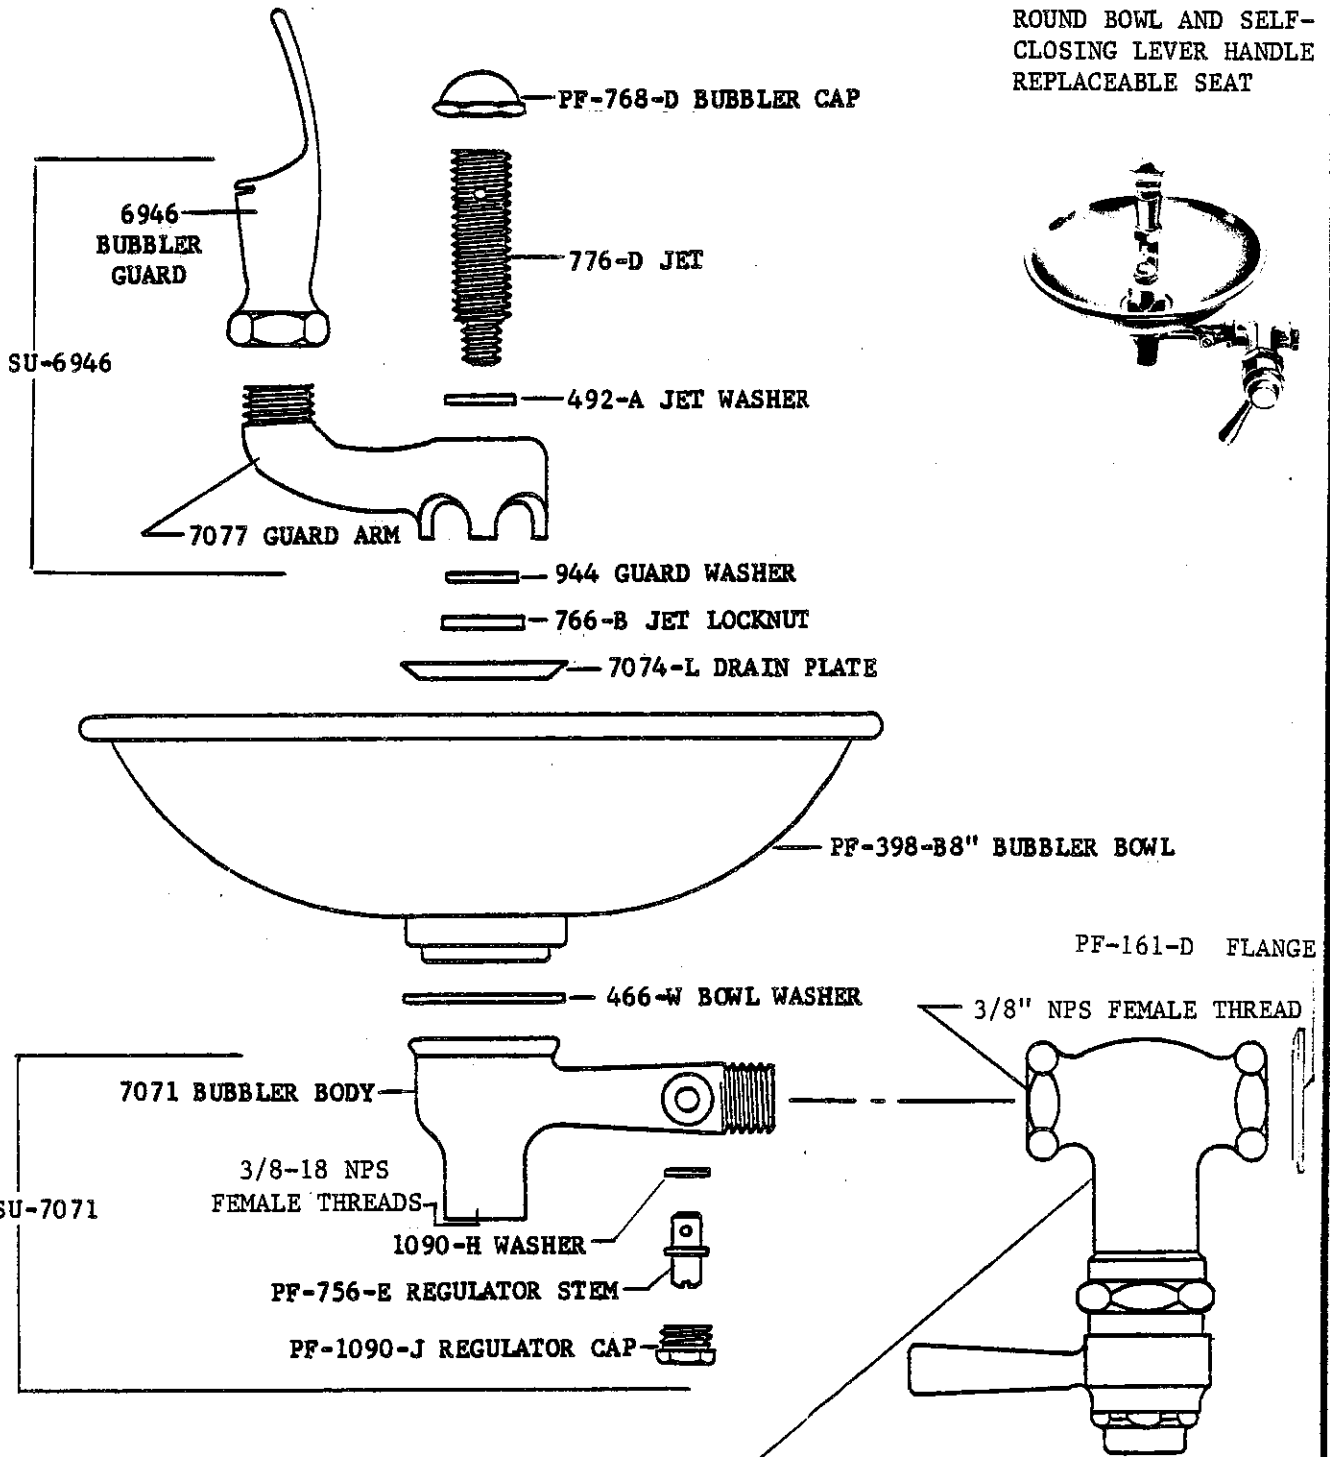

CAST BRASS BODY
BRASS CHROME PLATED
ROUND BOWL AND SELF-
CLOSING LEVER HANDLE
REPLACEABLE SEAT

Central Brass

2950 East 55th Street Cleveland, Ohio 44127 (216) 883-0220

1991

FOR INDIVIDUAL PARTS SEE CATALOG
No. 331-L-3/8".