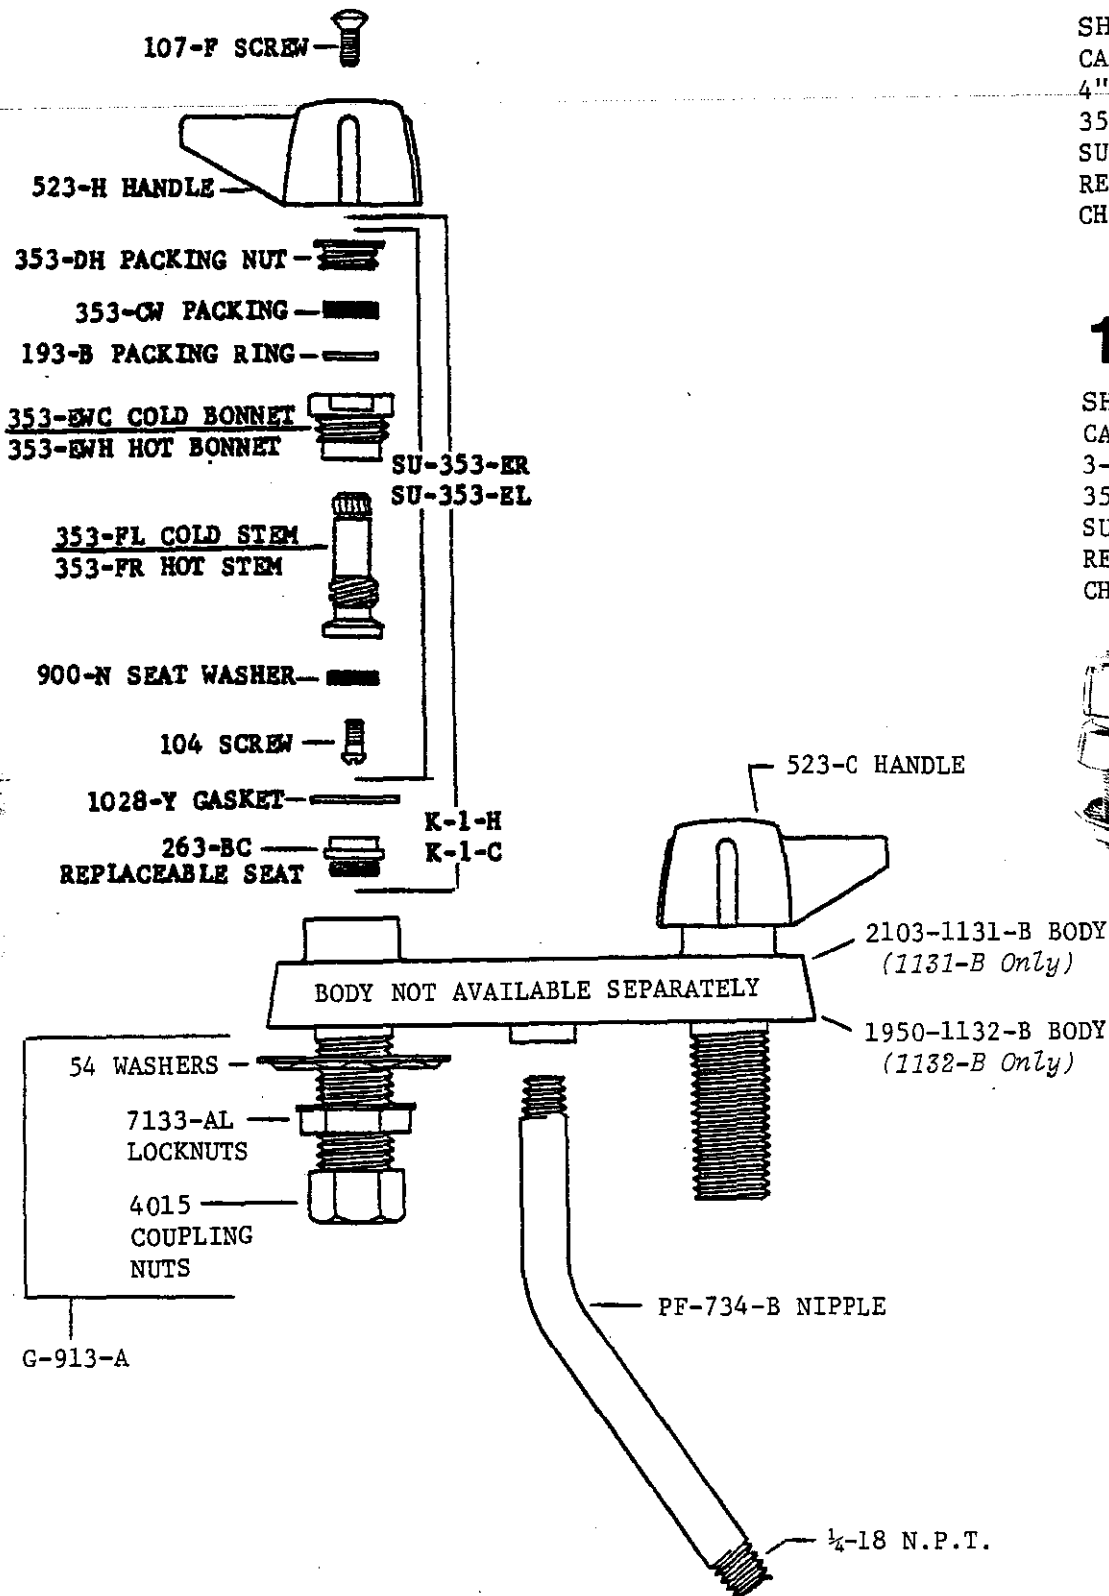

Central Brass

1133

LAVATORY FAUCET
CAST BRASS BODY
4" CENTERSET
EXTENDED SPOUT 4-5/8"
REPLACEABLE SEATS
FURNISHED WITH HOLE
FOR PULL ROD AND WITH
SNAP-IN BUTTON INCLUDED
CHROME PLATED

Central Brass

2950 East 55th Street Cleveland, Ohio 44127 (216) 883-0220