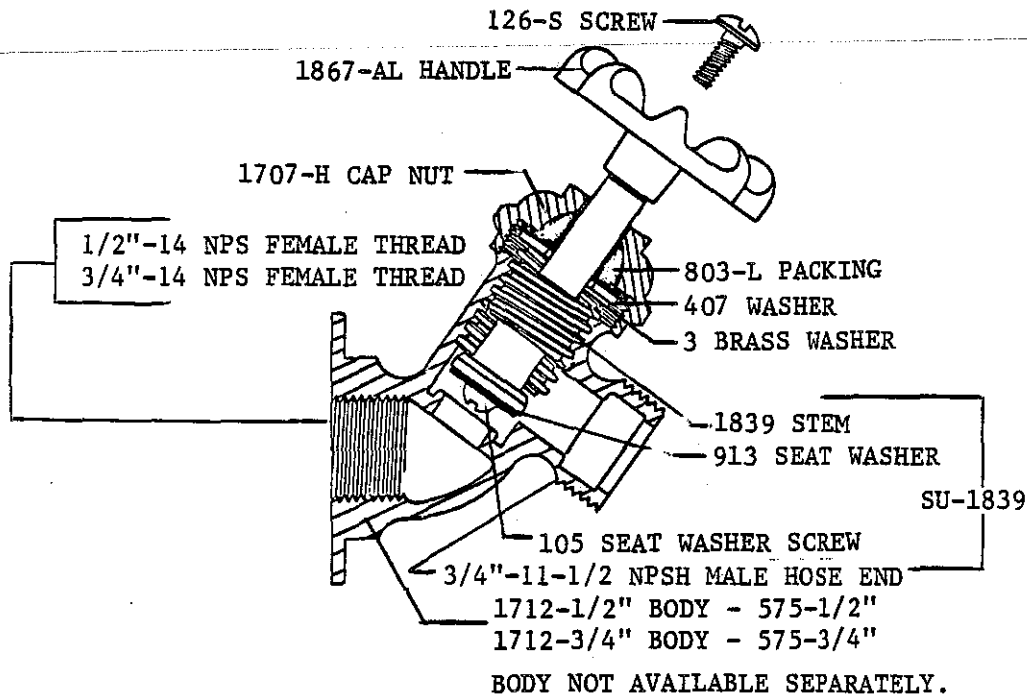

LAWN FAUCET

0575

HEAVY PATTERN
CAST BRASS BODY
WITH FLANGE

- 1/2"-14 NPS female
- 3/4"-14 NPS female