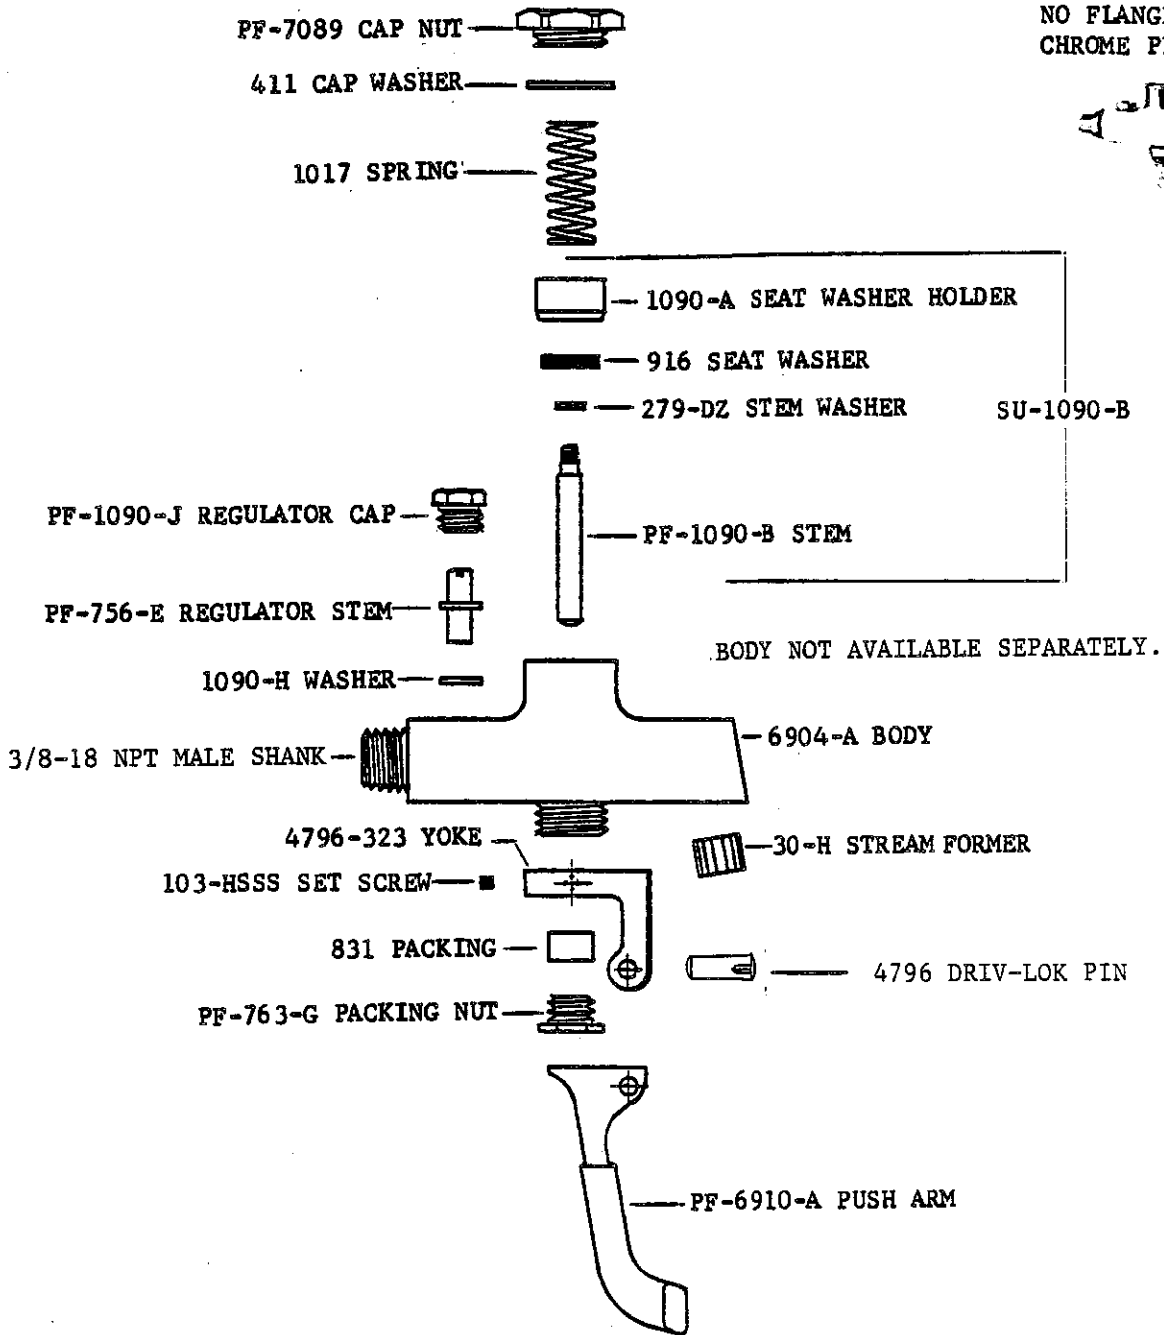

Central Brass

2950 East 55th Street Cleveland, Ohio 44127 (216) 883-0220

1991

0324

CAST BRASS BODY
 3/8-18 NPT MALE SHANK
 SLIDING FLANGE
 SET SCREW TYPE
 CHROME PLATED

0325

CAST BRASS BODY
 3/8-18 NPS FEMALE
 SLIDING FLANGE
 SET SCREW TYPE
 CHROME PLATED