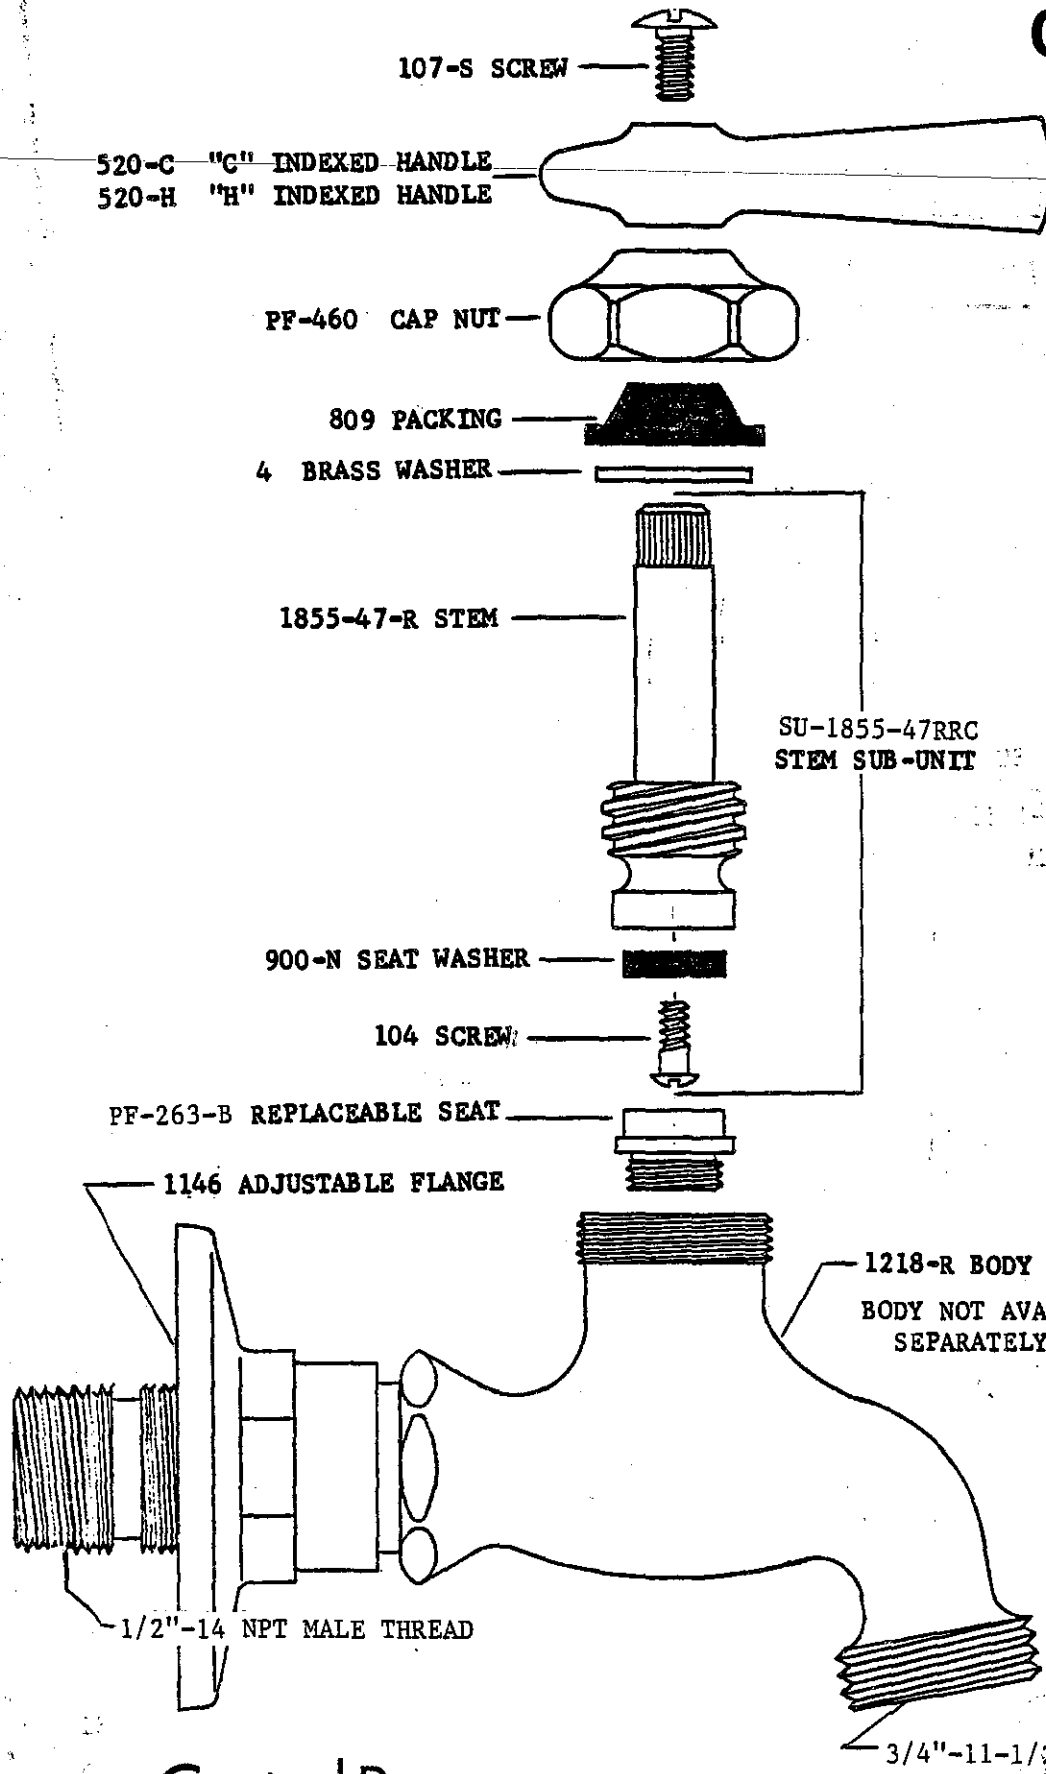

0006-H1/2

COMPRESSION SINK
FAUCET
CAST BRASS BODY
REPLACEABLE SEAT
ADJUSTABLE FLANGE
1/2"-14 NPT MALE
THREAD
3/4"-11-1/2" NPSH
MALE HOSE END
AVAILABLE IN
ROUGH CHROME FINISH
ONLY

Central Brass

2950 East 55th Street Cleveland, Ohio 44127 (216) 883-0220