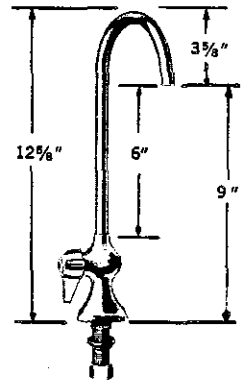

2904-286
BODY