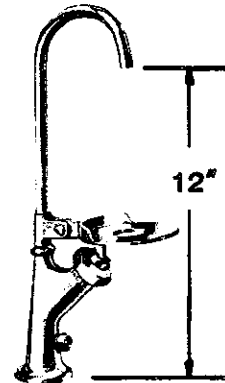

0394

GLASS FILLERS
CAST BRASS BODY
PUSHDOWN TYPE WITH
GOOSENECK SPOUT
3/8" FEMALE