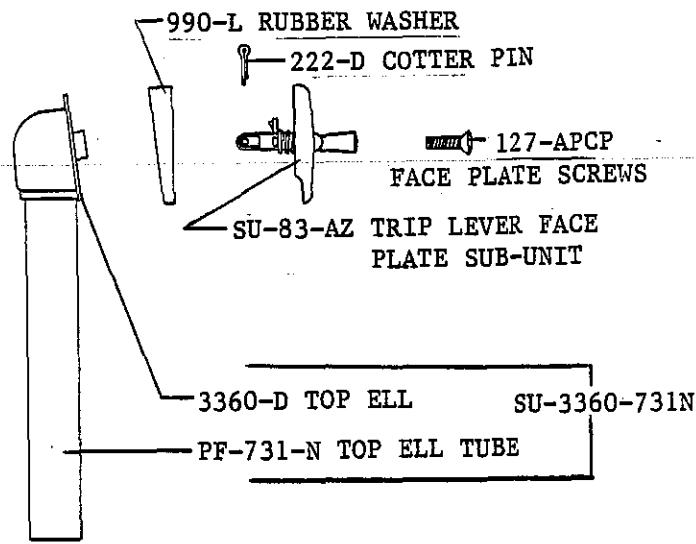

1991

1674-LD

BATH DRAIN
POP-UP DRAIN
FOR 14" TUB WITH
LAY DOWN TEE.
CHROME PLATED TRIM

Central Brass

2950 East 55th Street Cleveland, Ohio 44127 (216) 883-0220

1675

BATH DRAIN
POP-UP DRAIN
CHROME PLATED TRIM