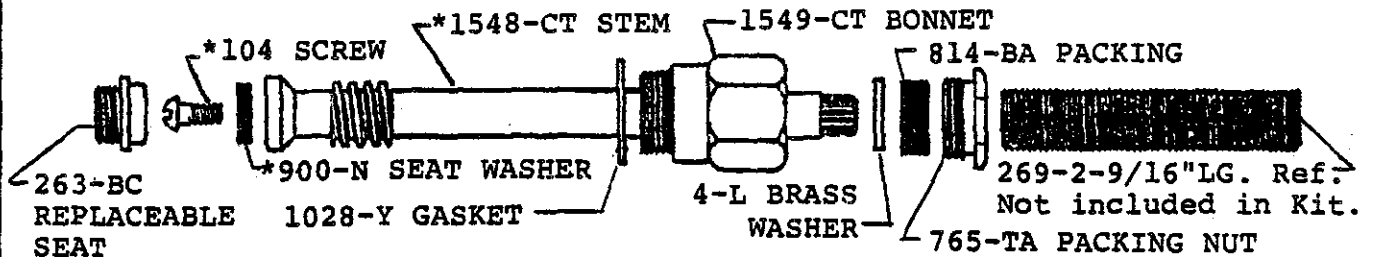

K-3-CT VALVE STEM UNIT WITH WASHERS AND REPLACEABLE SEAT

* SU-1548-CT

Central Brass

2950 East 55th Street Cleveland, Ohio 44127 (216) 883-0220

1991