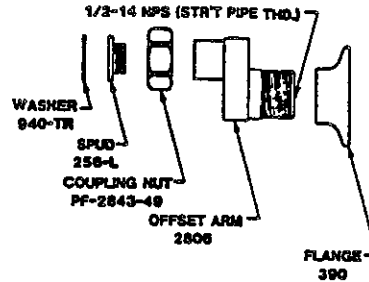

SU-2806
FEMALE FLANGE
ADJUSTABLE (6" to 9-1/2") CENTERS

T