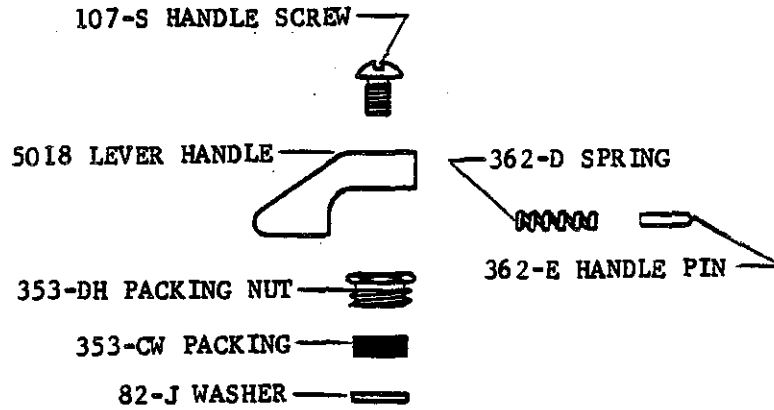

ANTI-SWEAT VALVES FOR WATER CLOSET TANKS

0555

TEMPERATOR VALVE

CAST BRASS BODY