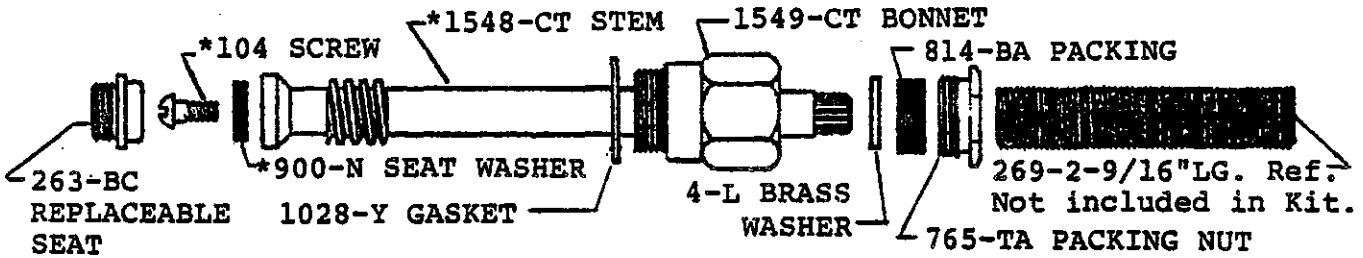

K-3-CT VALVE STEM UNIT WITH WASHERS AND REPLACEABLE SEAT

* SU-1548-CT