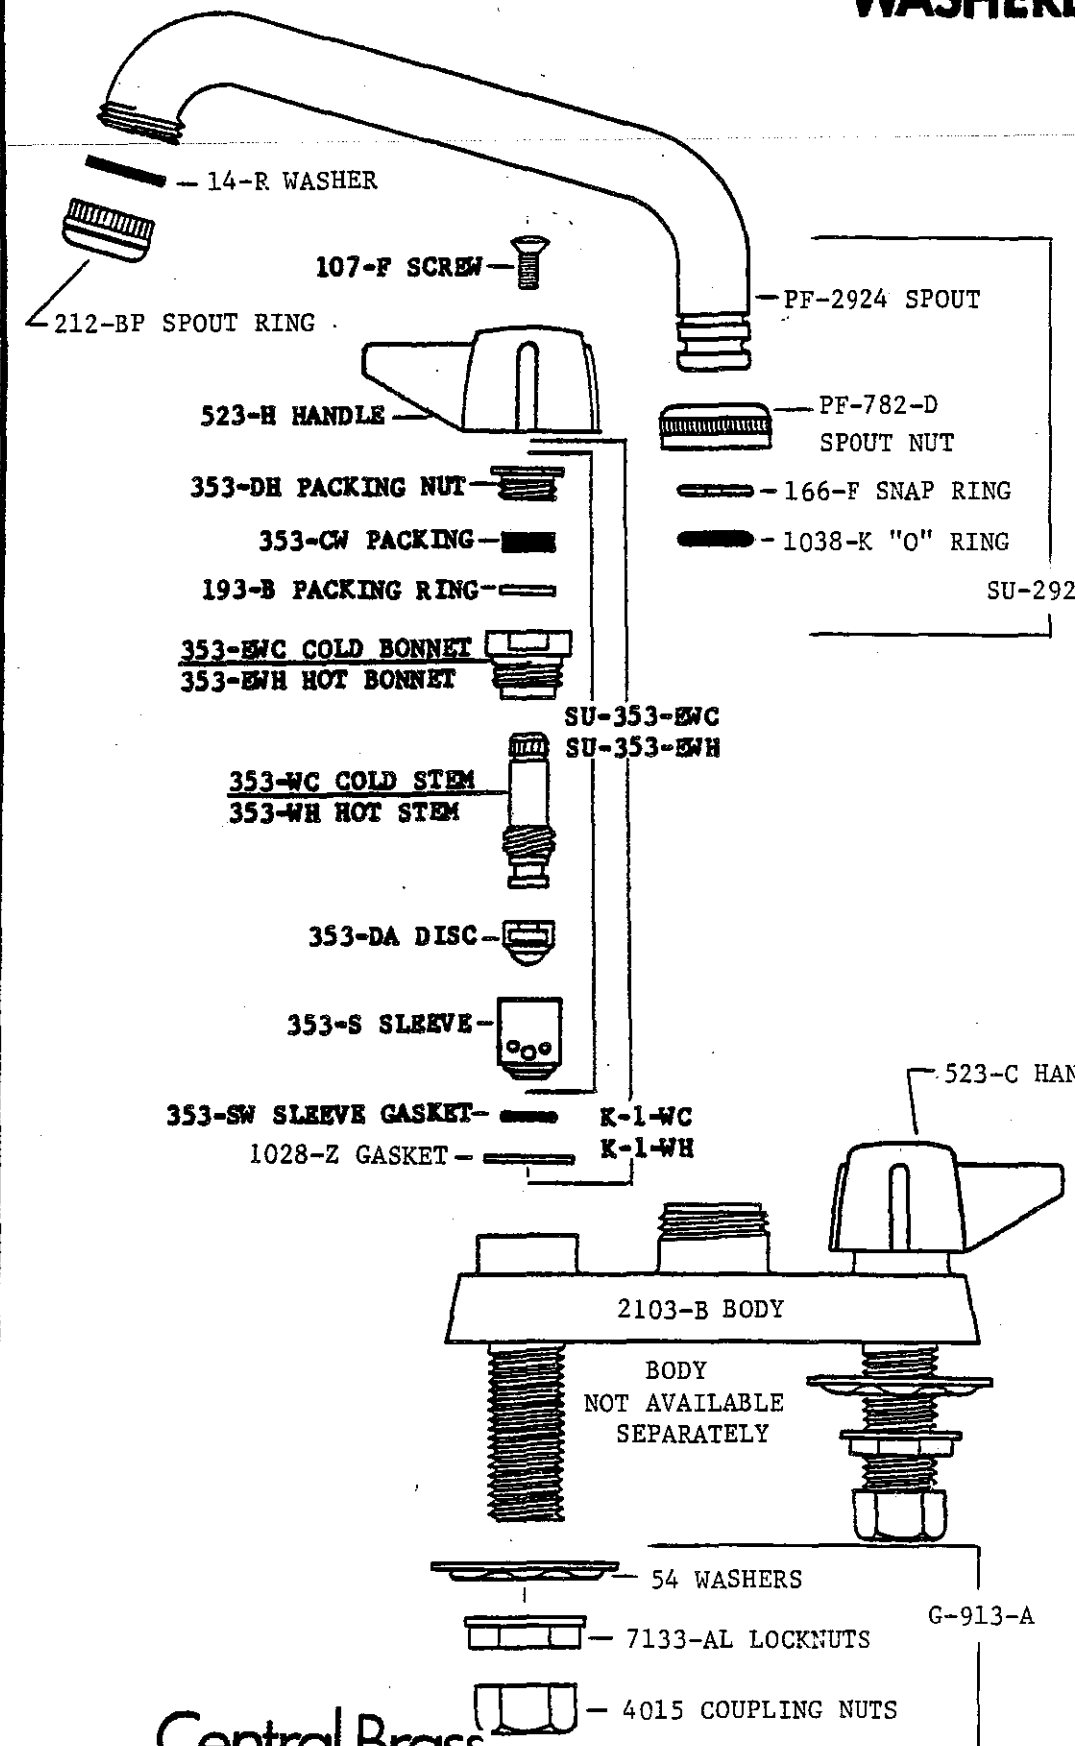

WASHERLESS FAUCET 0784

LAUNDRY FAUCET

CAST BRASS BODY
4" CENTERS
6" TUBE SPOUT
CHROME PLATED

Central Brass

1991