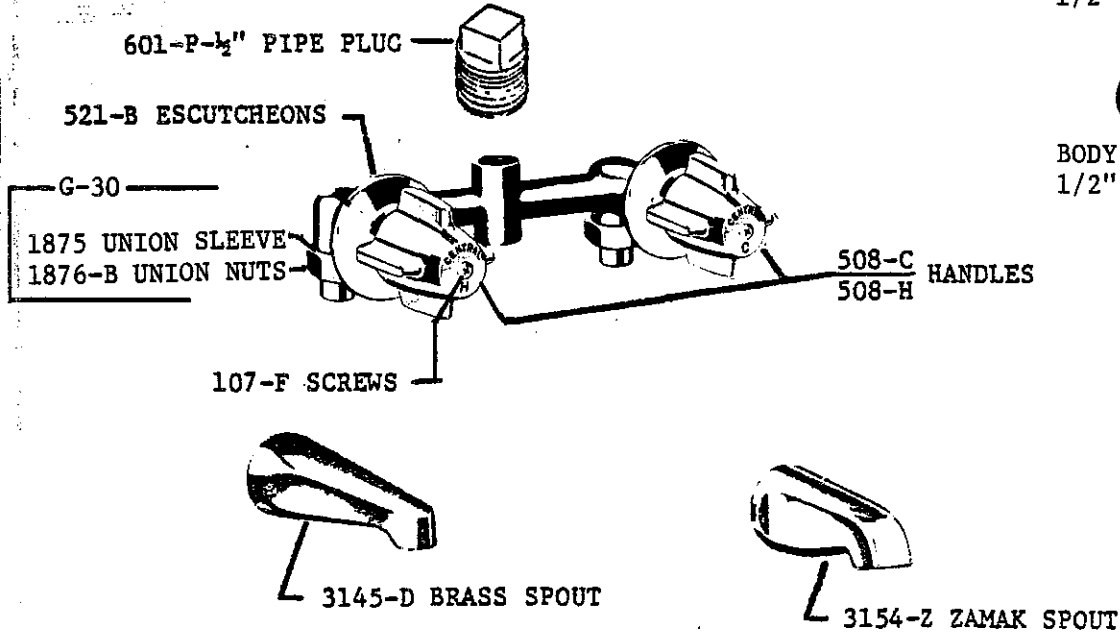

6" BATH & SHOWER FIXTURE
TWO VALVE, IRON PIPE UNIONS
CAST BRASS BODY, REPLACEABLE
SEATS, CHROME PLATED TRIM

6086

BODY ASSEMBLY WITH
1/2" IPS BRASS SPOUT

6086-Z

BODY ASSEMBLY WITH
1/2" IPS ZAMAK SPOUT