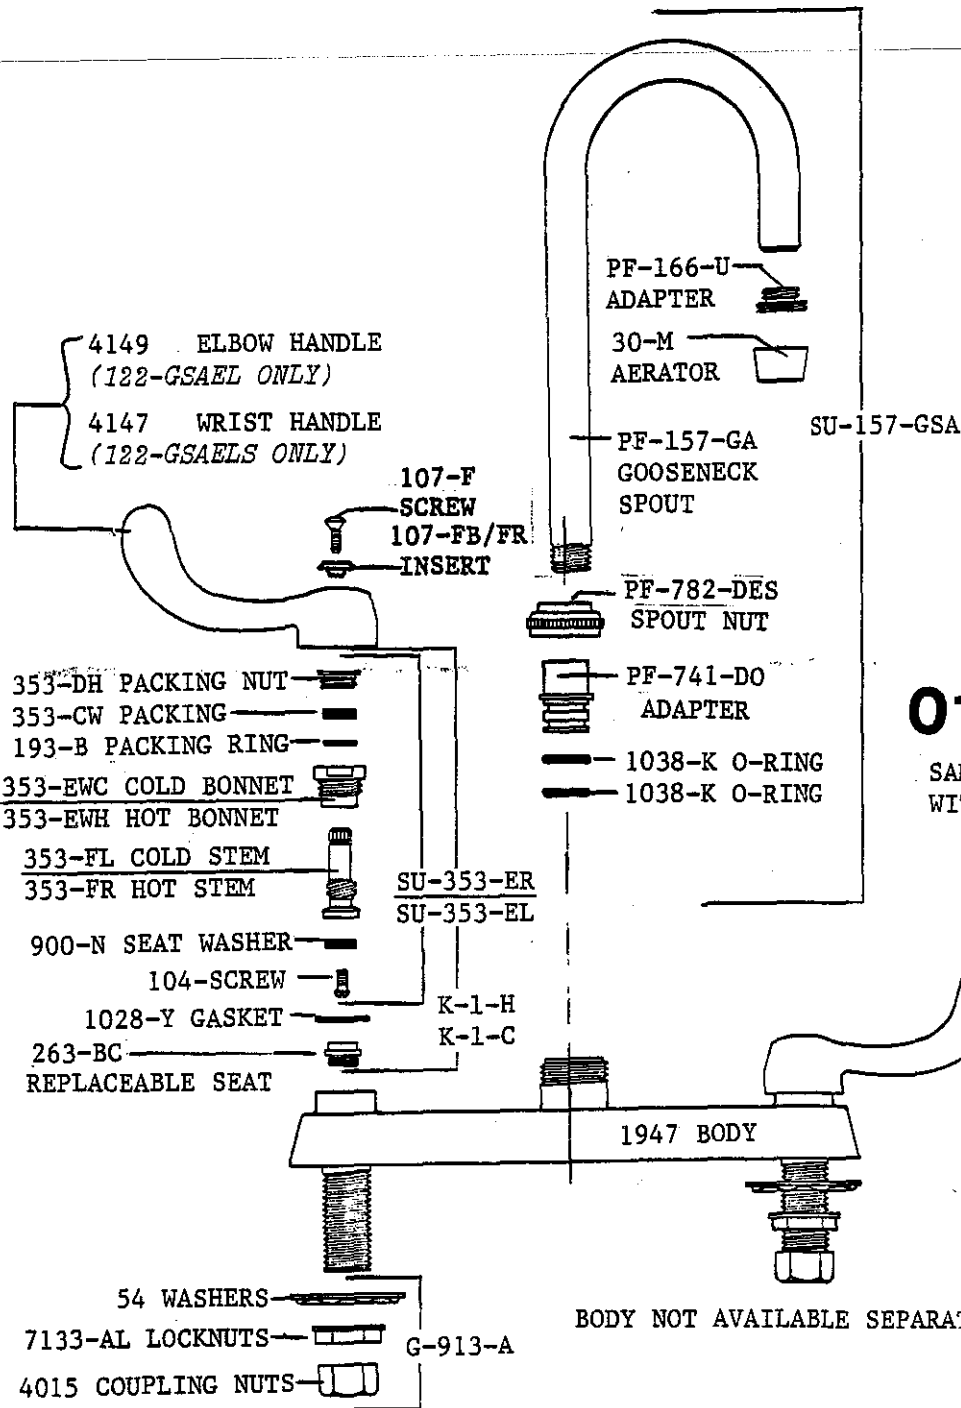

0122-GSAEL

TOPMOUNT
CAST BRASS BODY
8" CENTERS
REPLACEABLE SEATS
SWIVEL GOOSENECK SPOUT
WATER-SAVING AERATOR
6" BRASS ELBOW HANDLES
CHROME PLATED

0122-GSAELS

SAME AS 122-GSAEL BUT
WITH 4" BRASS WRIST HANDLES

4149 ELBOW HANDLE
(122-GSAEL ONLY)
4147 WRIST HANDLE
(122-GSAELS ONLY)

BODY NOT AVAILABLE SEPARATELY

Central Brass