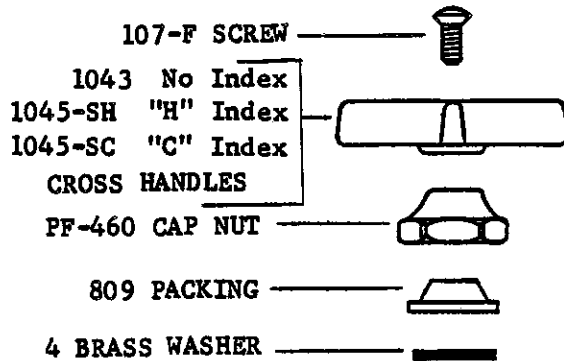

0239

SINGLE LAVATORY FAUCET
COMPRESSION BASIN COCK

CAST BRASS BODY
WITH FLANGE AND
CROSS HANDLE.
REPLACEABLE SEAT
CHROME PLATED

PF-263-B REPLACEABLE SEAT

1702-RL BODY
BODY NOT AVAILABLE SEPARATELY