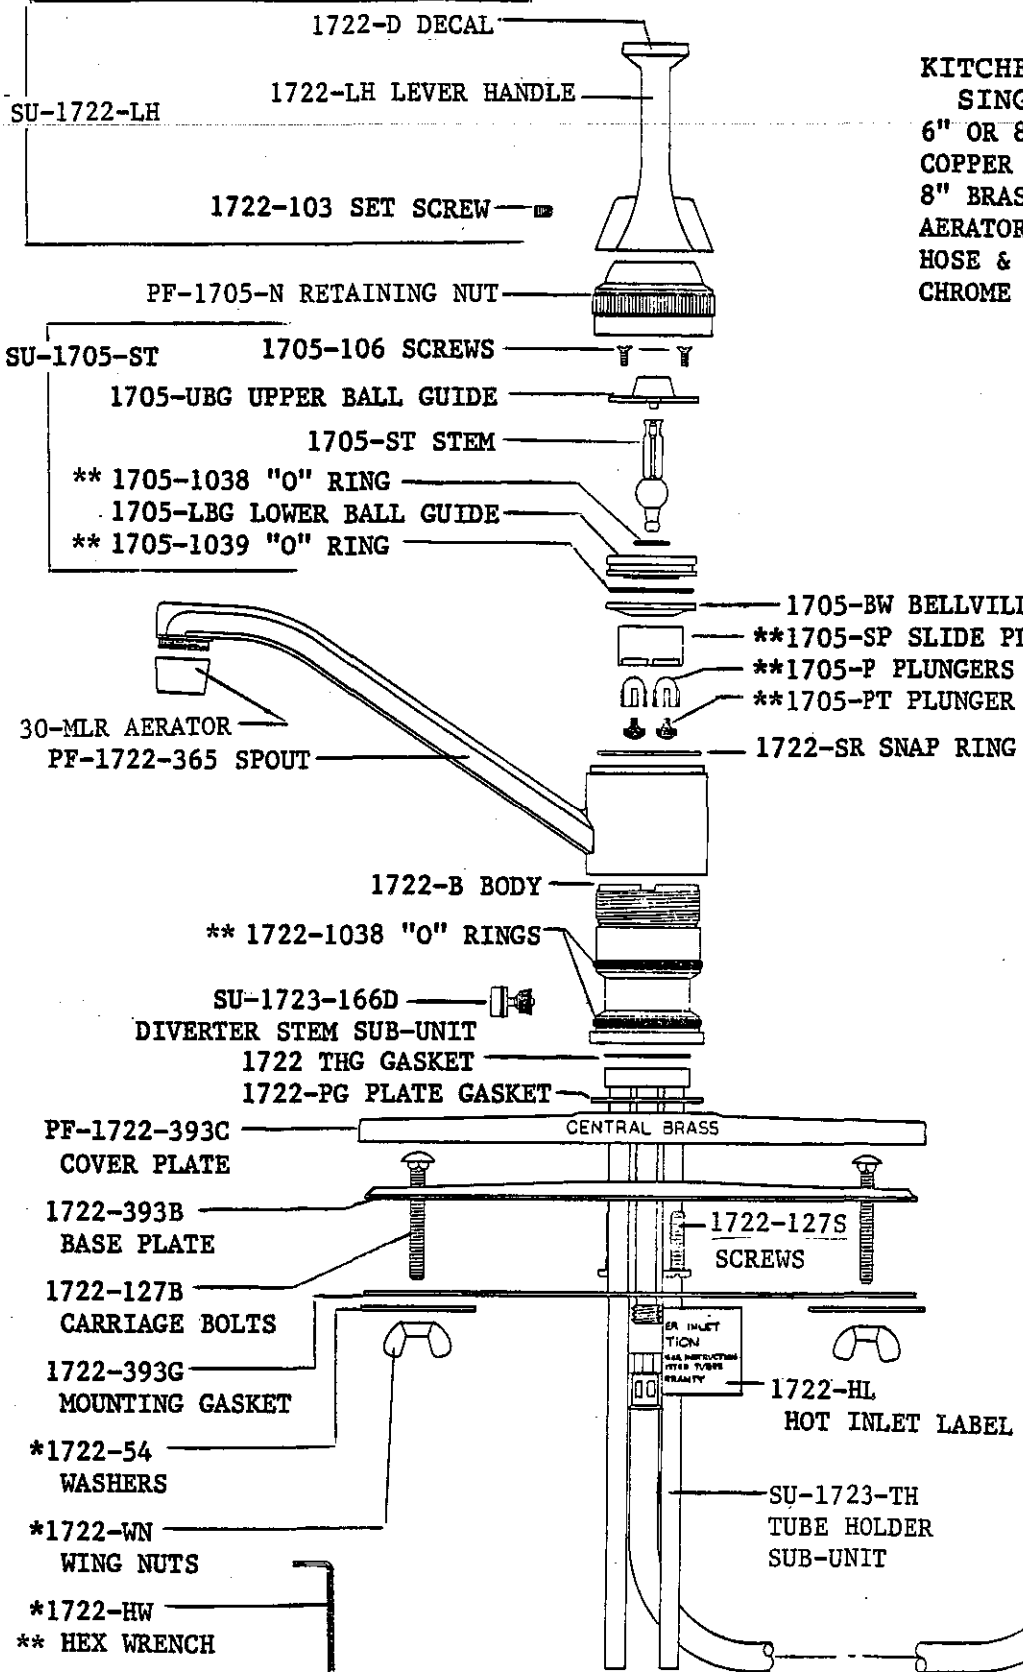

1723-A

KITCHEN SINK FAUCET SINGLE HANDLE

6" OR 8" CENTERS
COPPER SUPPLY TUBES
8" BRASS "D"-SPOUT WITH
AERATOR
HOSE & SPRAY FOR 4-HOLE SINK
CHROME PLATED

Central Brass

2950 East 55th Street Cleveland, Ohio 44127 (216) 883-0220

* G-1722-913

** K-1705 REPAIR KIT 1991