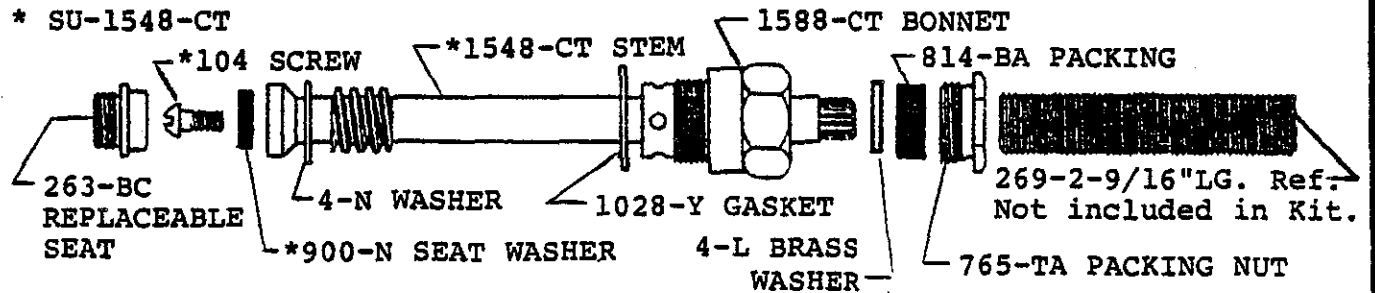

K-3-DT DIVERTER STEM UNIT - BUBBLE PACK

* SU-1548-CT