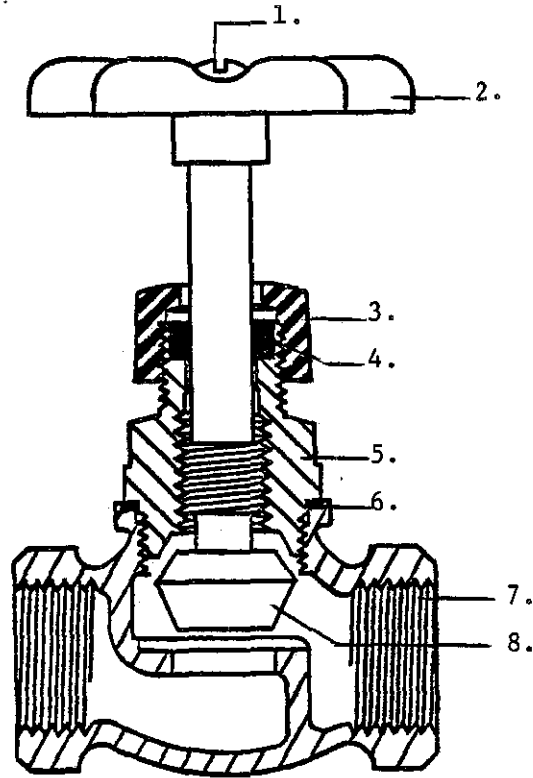

VALVE

0613

CAST BRASS BODY
WITH METAL TO
METAL SEAT.

- 1/8" — 27 NPS Female
- 1/4" — 18 NPS Female
- 3/8" — 18 NPS Female
- 1/2" — 14 NPS Female
- 3/4" — 14 NPS Female
- 1" — 11½ NPS Female

NO.	ITEM	CATALOG NUMBER					
		613-1/8"	613-1/4"	613-3/8"	613-1/2"	613-3/4"	613-1"
1.	HANDLE SCREW	103-T	103-T	103-T	107-S	107-S	107-S
2.	HANDLE	599	599	599	600-UP	600-UP	541-A
3.	PACKING NUT	1081-C	1081-C	1081-C	4431	4431	4435
4.	PACKING	831-A	831-A	831-A	811	811	814-BA
5.	BONNET	4626	4626	4626	4621	4621	4496
6.	WASHER	402-I	402-I	402-I	402-A	402-A	402-G
7.	BODY	4600-613-1/8	4600-613-1/4	4400-6133/8	4605-613	4602-613	4494-613
8.	STEM	4480-613	4480-613	4480-613	4633-613	4633-613	4495-613

BODY NOT AVAILABLE SEPARATELY.

Central Brass

2950 East 55th Street Cleveland, Ohio 44127 (216) 883-0220