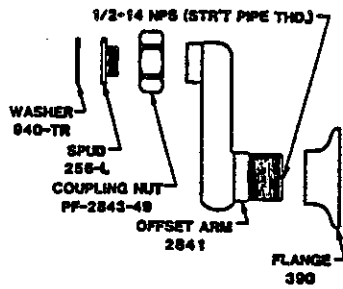

4147 WRIST HANDLE
(51-ELS ONLY)

SEE OTHER SIDE FOR SHANK INFORMATION

Central Brass

2950 East 55th Street Cleveland, Ohio 44127 (216) 883-0220

1991

R

**SU-2841
FEMALE FLANGE
ADJUSTABLE (3" to 13") CENTERS**

**S**