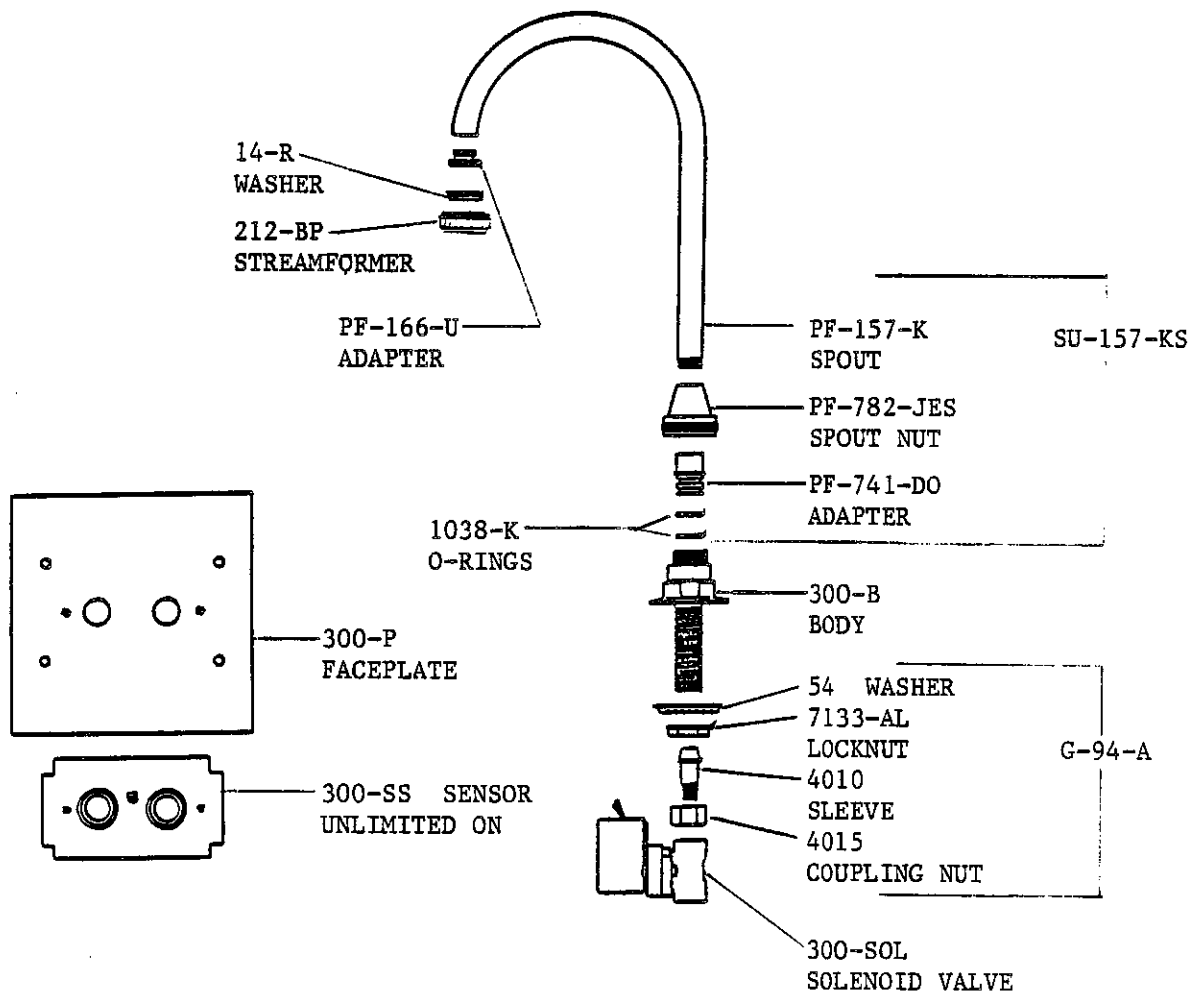

0300-KSS * E02

"UNLIMITED ON TIME"

HANDS FREE ELECTRONIC FAUCET
AUTOMATIC SILL FAUCET
110 Volt 60Hz AC Operation
Infrared Sensor
1/4" Female Pipe Inlet
Swivel Spout
Chrome Plated Finish
Continuous Flow When Energized

Central Brass

2950 East 55th Street Cleveland, Ohio 44127 (216) 883-0220

1991