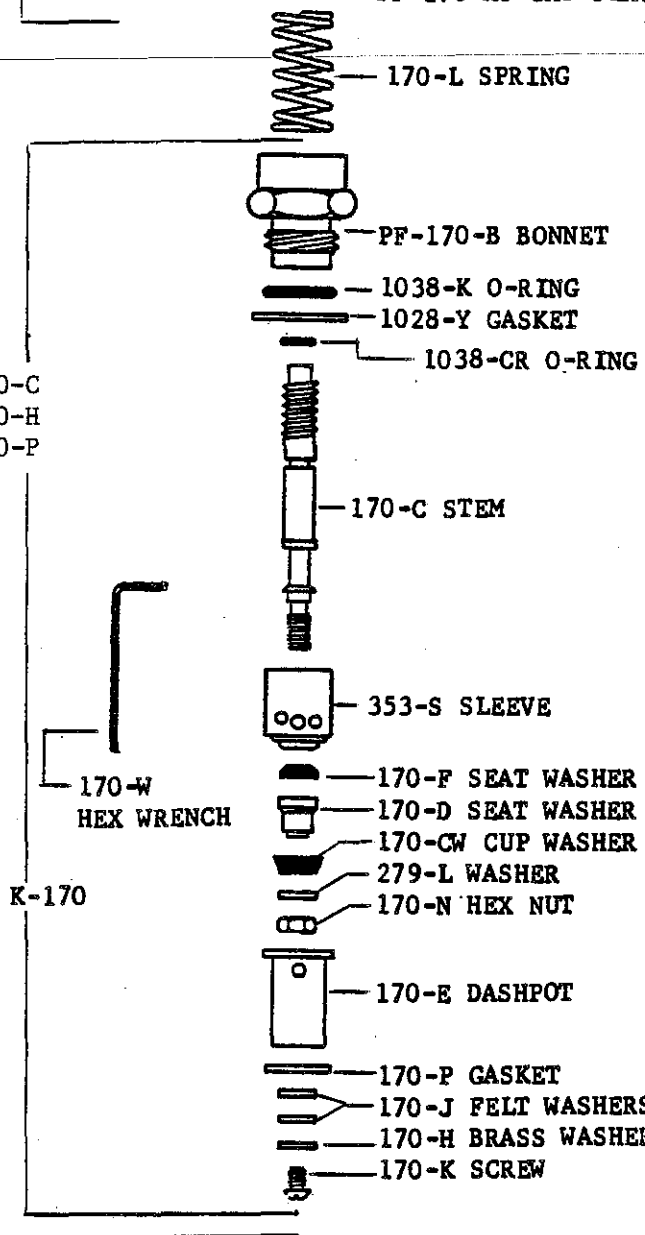

K-170-C
K-170-H
K-170-P

170-W
HEX WRENCH

K-170

BODY NOT AVAILABLE SEPARATELY

1/2"-14 NPS MALE SHANK

Central Brass

U-5020

ASSEMBLY FOR SINGLE SHANK LAVATORY FAUCETS