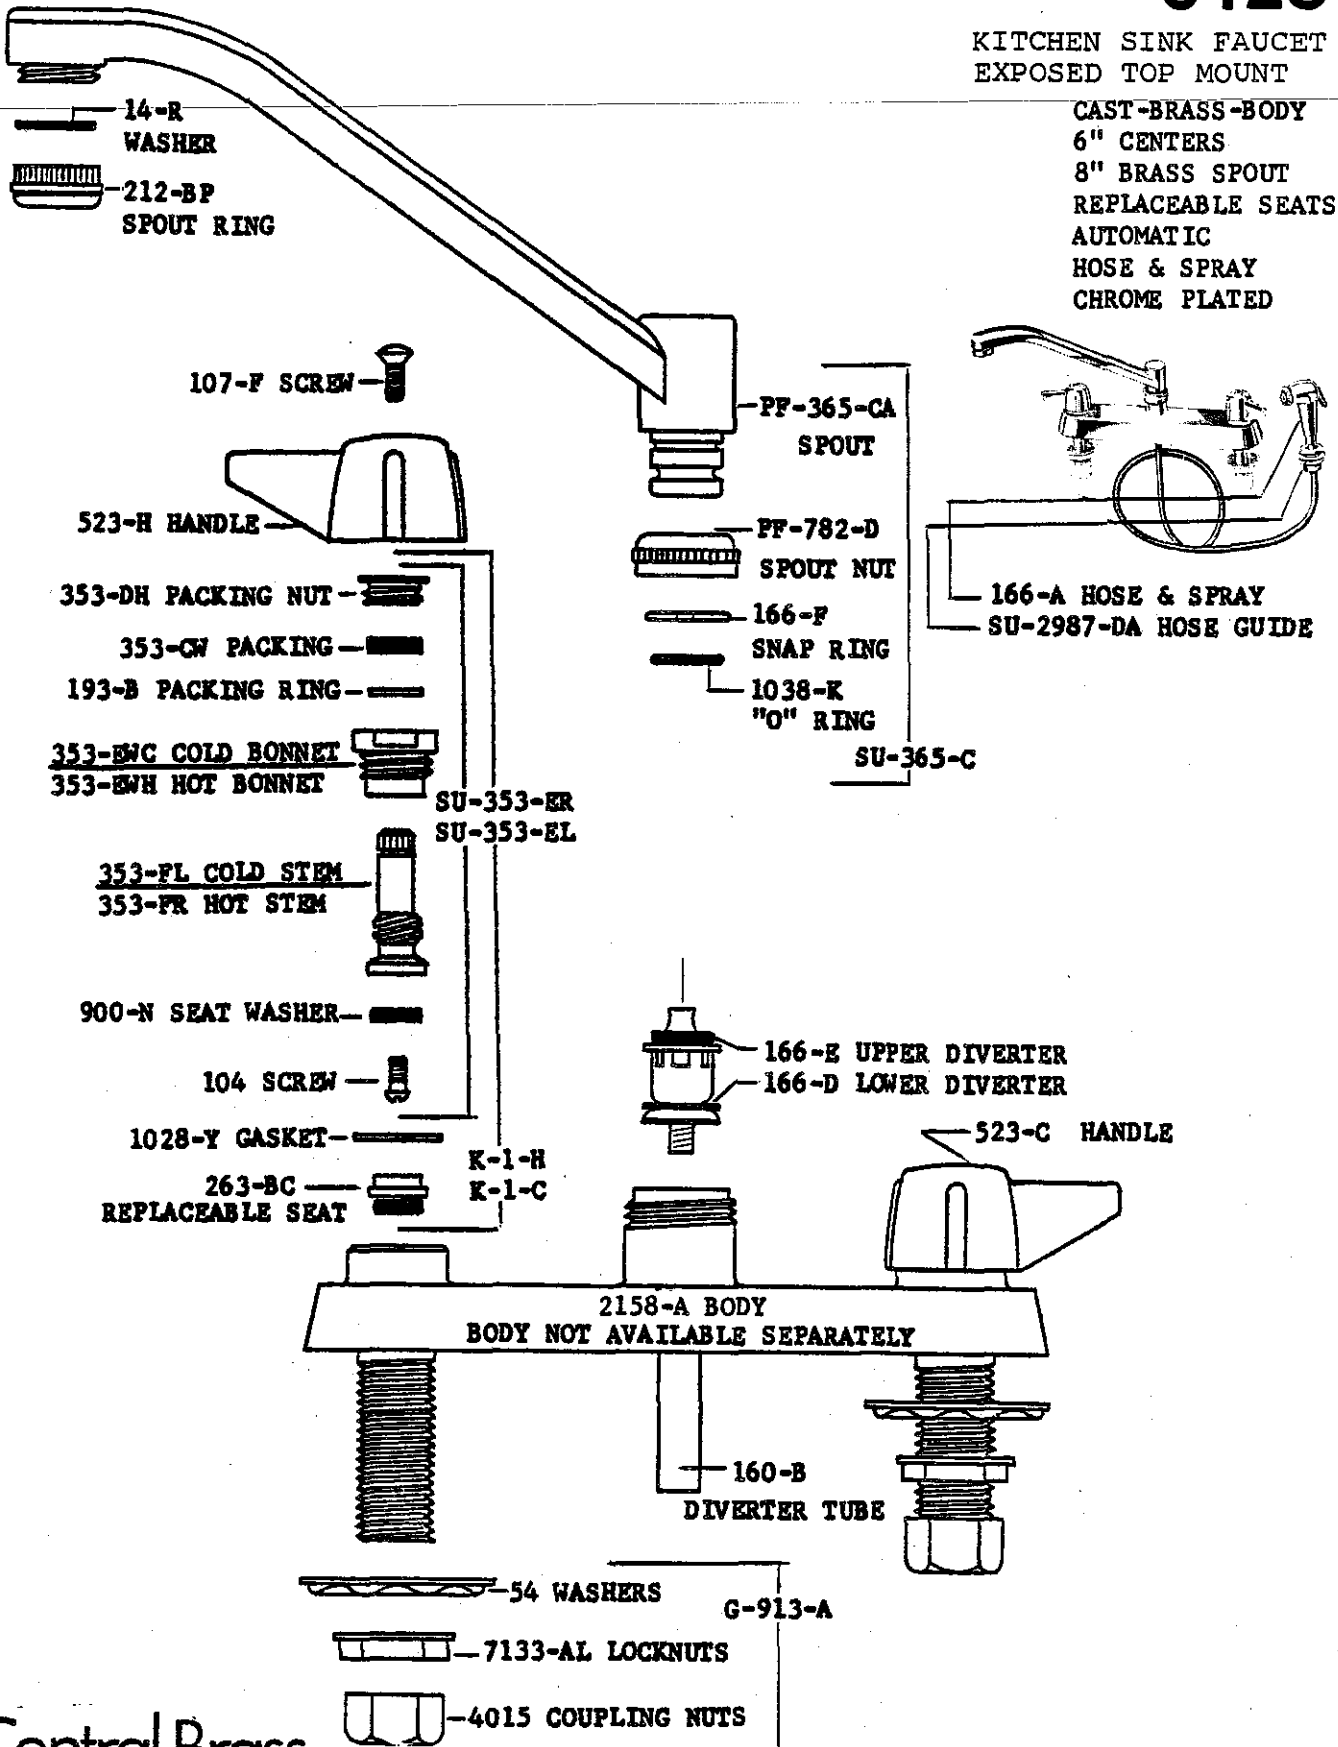

CAST-BRASS-BODY
6" CENTERS
8" BRASS SPOUT
REPLACEABLE SEATS
CHROME PLATED

Central Brass

2950 East 55th Street Cleveland, Ohio 44127 (216) 883-0220

1991

0128

KITCHEN SINK FAUCET EXPOSED TOP MOUNT

CAST-BRASS-BODY
6" CENTERS
8" BRASS SPOUT
REPLACEABLE SEATS
AUTOMATIC
HOSE & SPRAY
CHROME PLATED