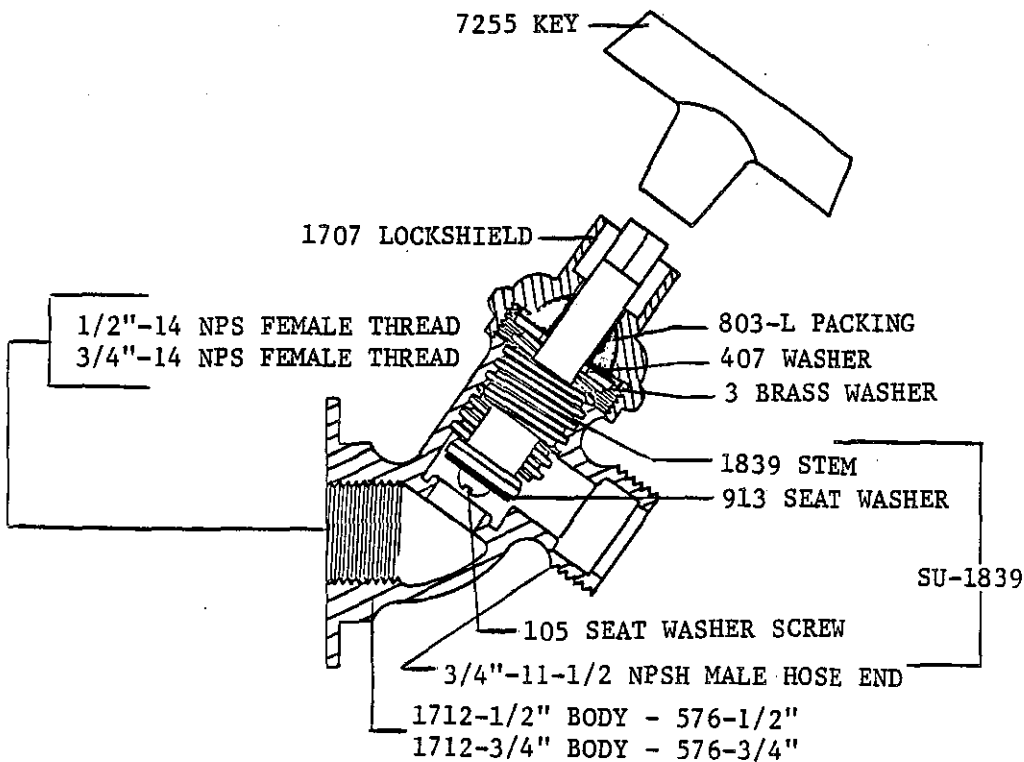

LAWN FAUCET

0576

CAST BRASS BODY
LOCKSHIELD TYPE
WITH FLANGE

- 1/2"-14 NPS female.
- 3/4"-14 NPS female.