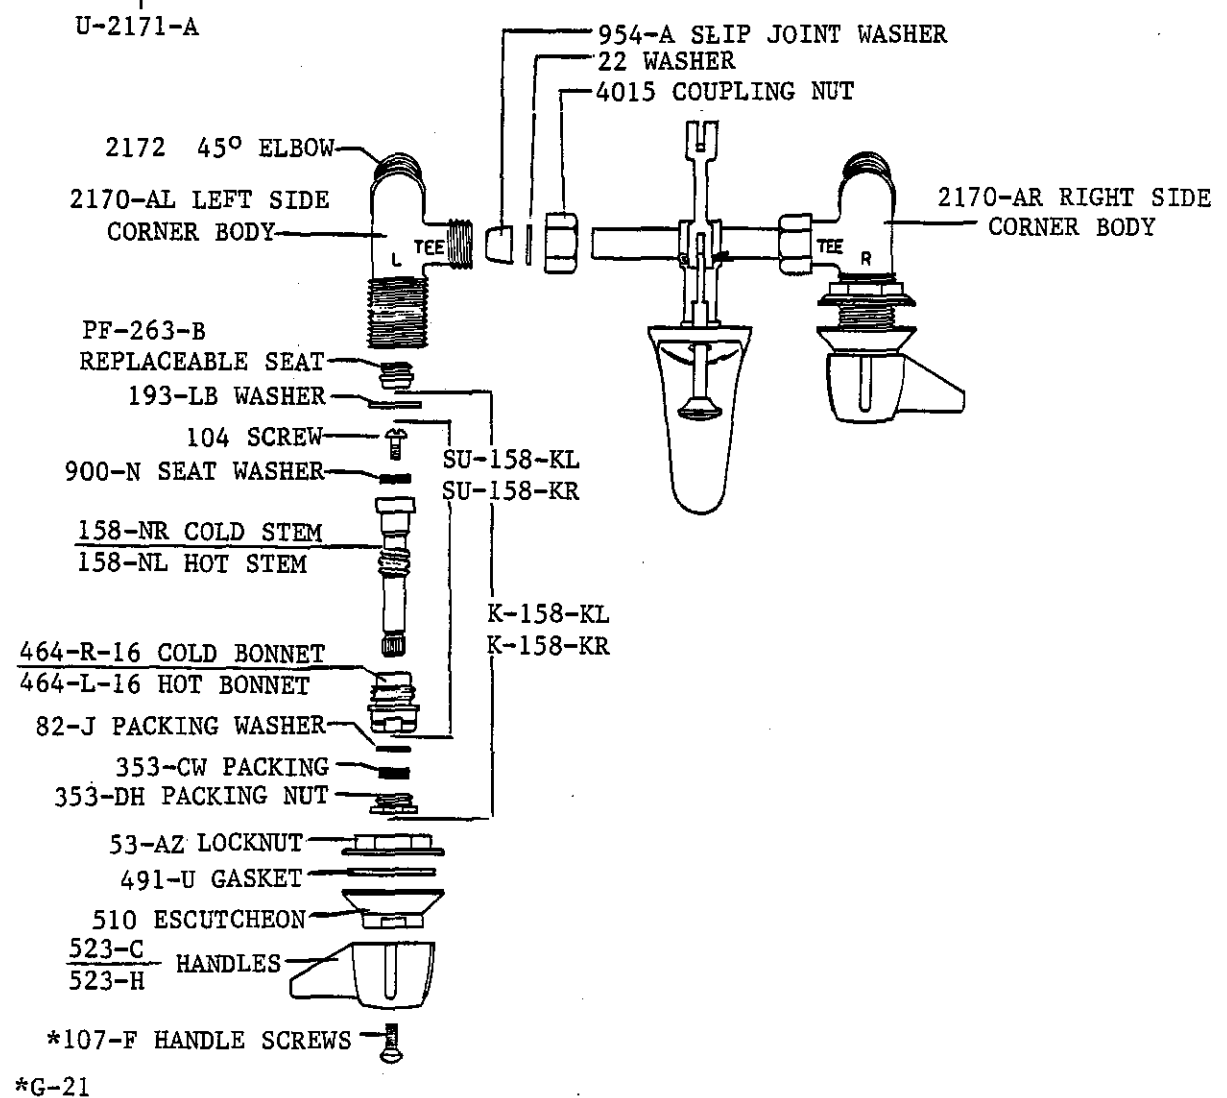

195-CT
CLIP

192-DB
PULL ROD

2119
CLEVIS

113-P
SET
SCREW

Central Brass

1178

LAVATORY FAUCET
 45° SLANT BACK
 CAST BRASS BODIES
 WITH ADJUSTABLE
 CENTERS FROM 4" TO 6"
 REPLACEABLE SEATS
 FURNISHED WITH KNOB
 AND PULL ROD
 CHROME PLATED