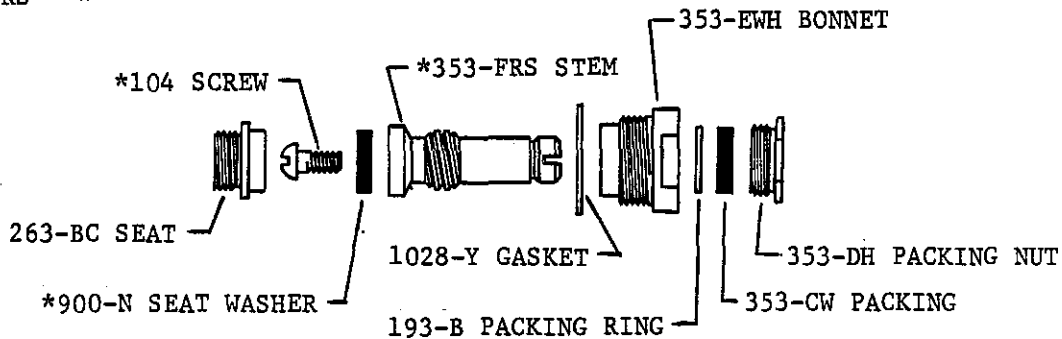

ASSY - SU-353-ERS (263-BC NOT INCLUDED)
SU-353-FRS = *