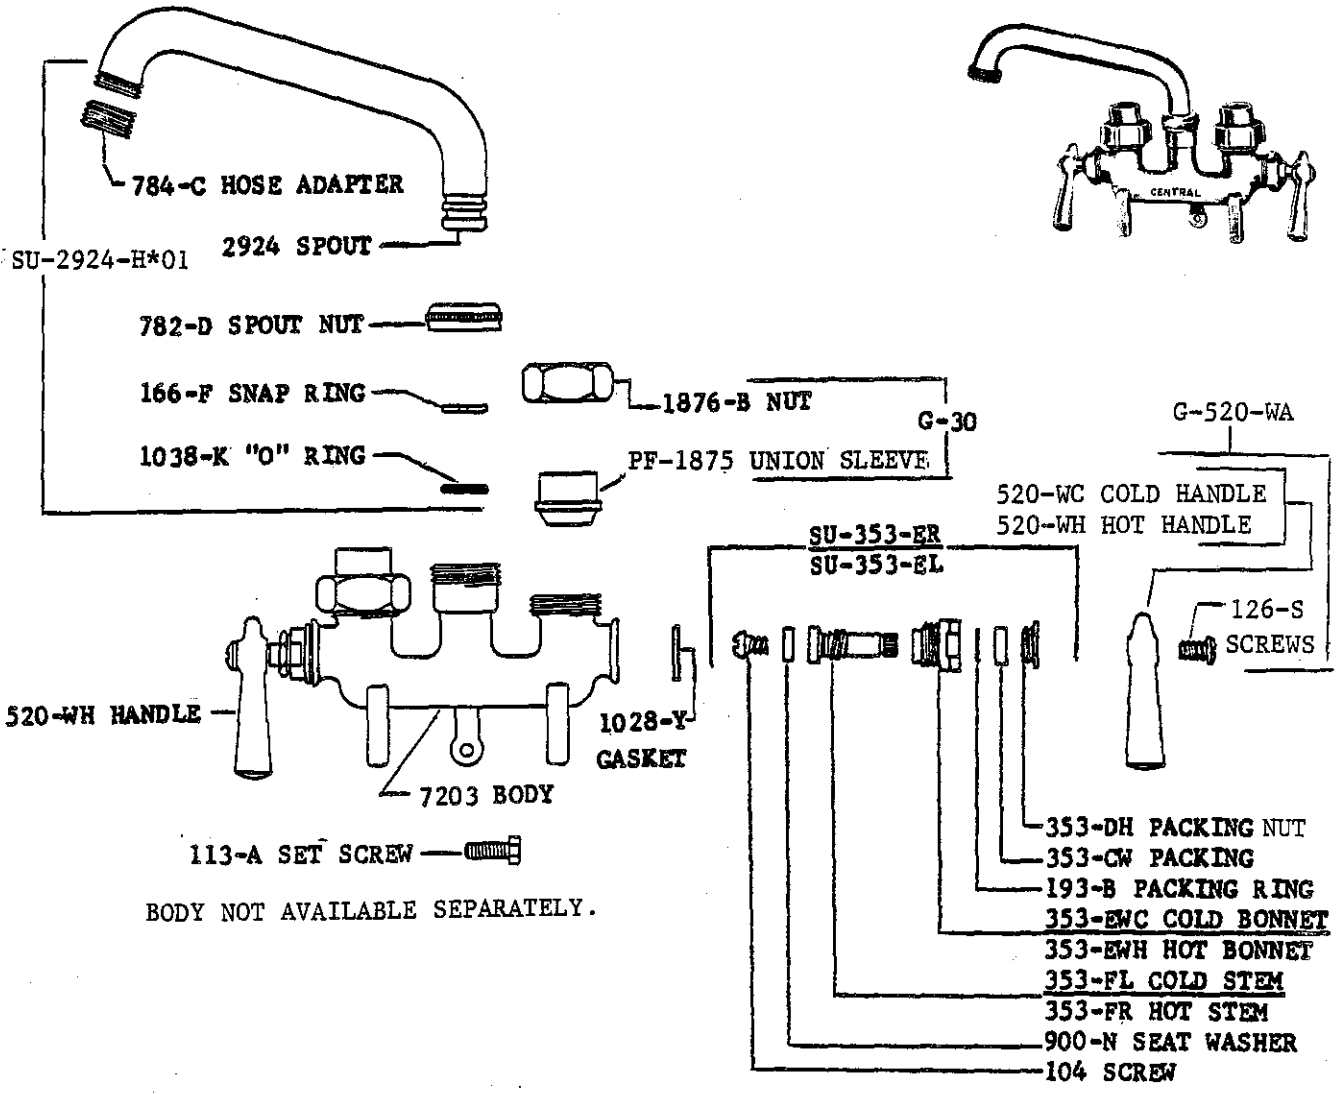

BODY NOT AVAILABLE SEPARATELY.

Central Brass

2950 East 55th Street Cleveland, Ohio 44127 (216) 883-0220

1991

0466

LAUNDRY FAUCET

3-1/2" CENTERS
CAST BRASS BODY
DIRECT SWEAT CONNECTION
6" TUBE SPOUT
STRADDLE LEGS
ROUGH BRASS FINISH