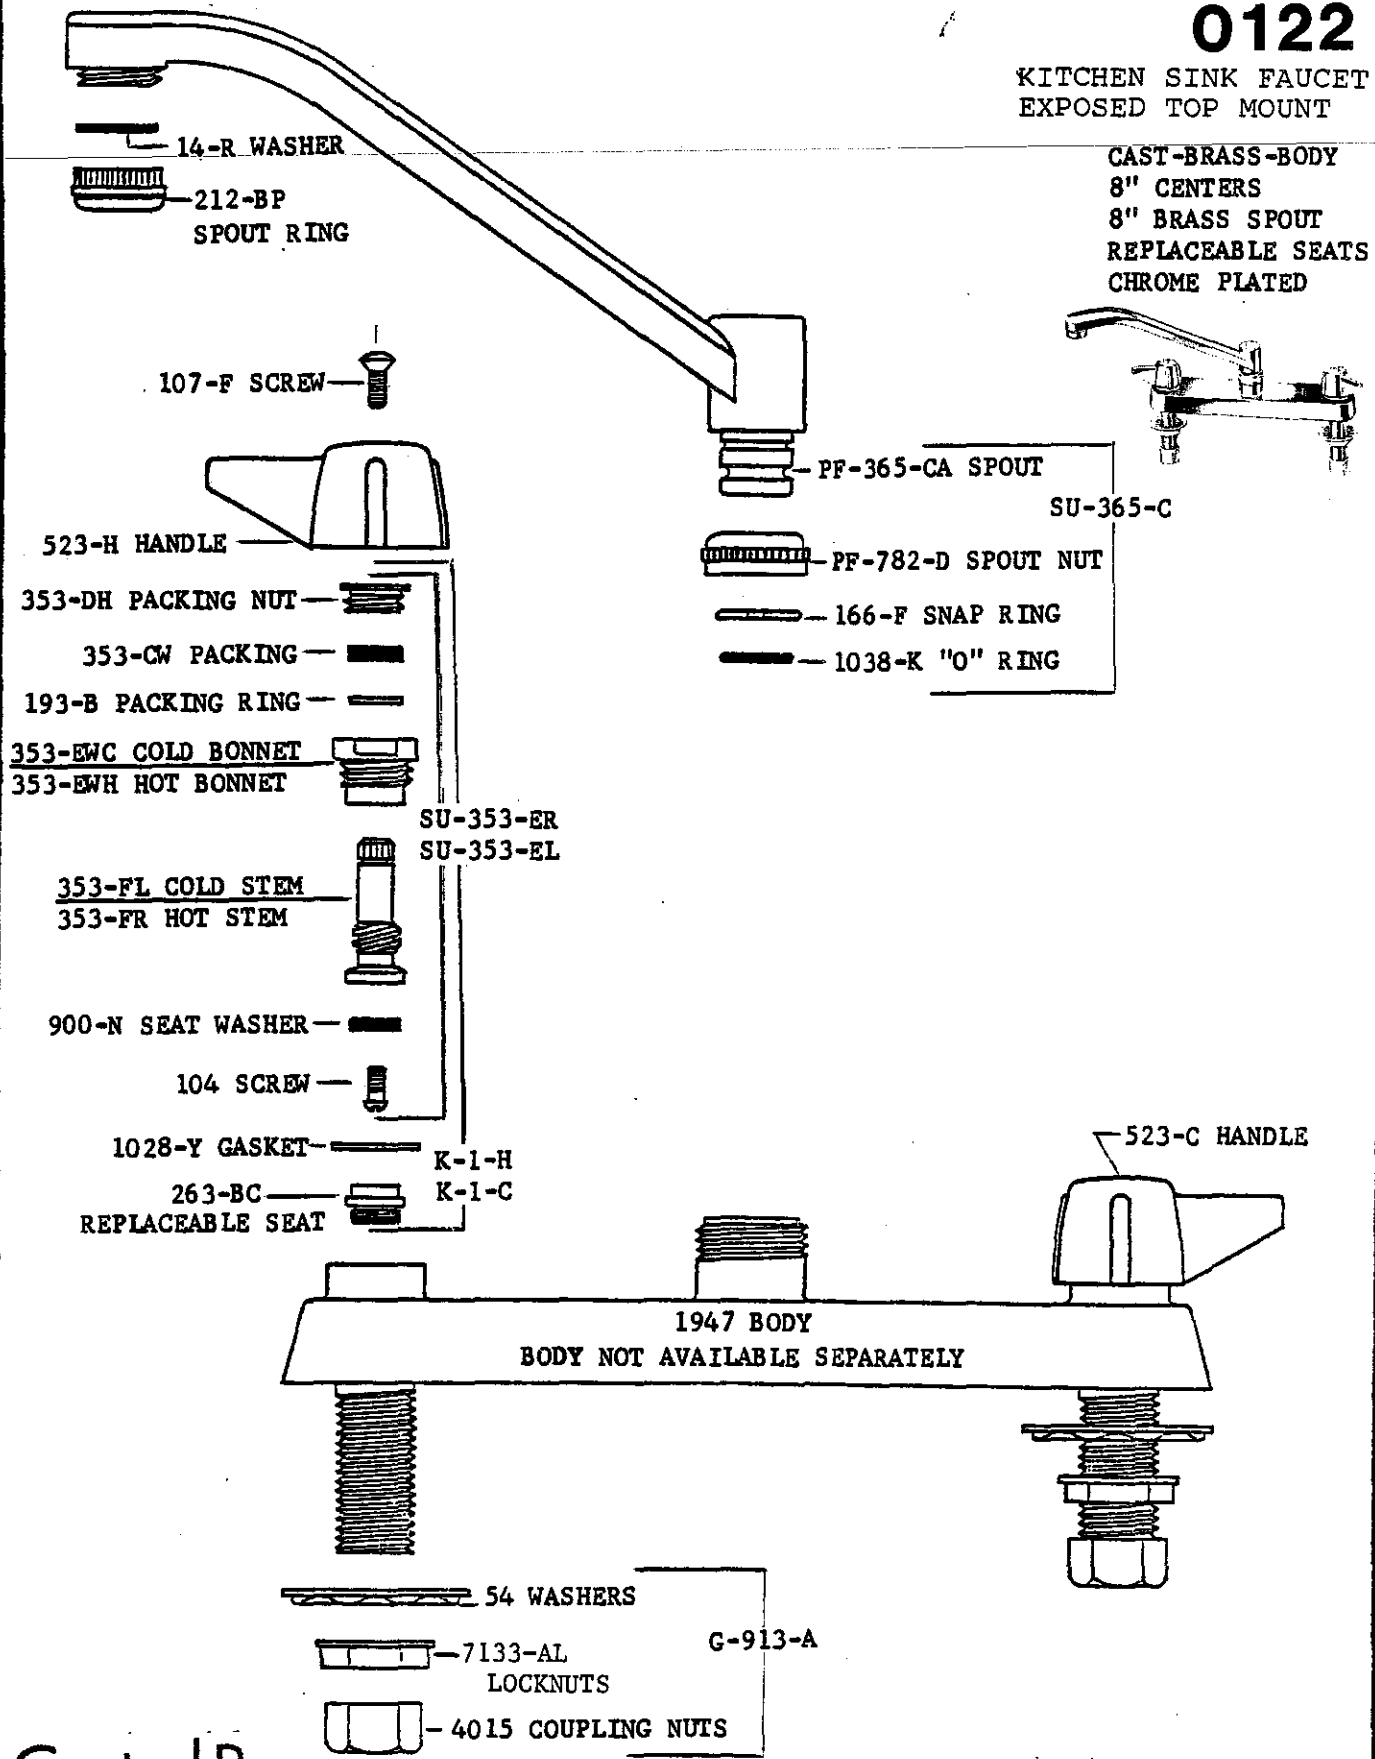

0122

KITCHEN SINK FAUCET
EXPOSED TOP MOUNT

CAST-BRASS-BODY
8" CENTERS
8" BRASS SPOUT
REPLACEABLE SEATS
CHROME PLATED

Central Brass

2950 East 55th Street Cleveland, Ohio 44127 (216) 883-0220

1991