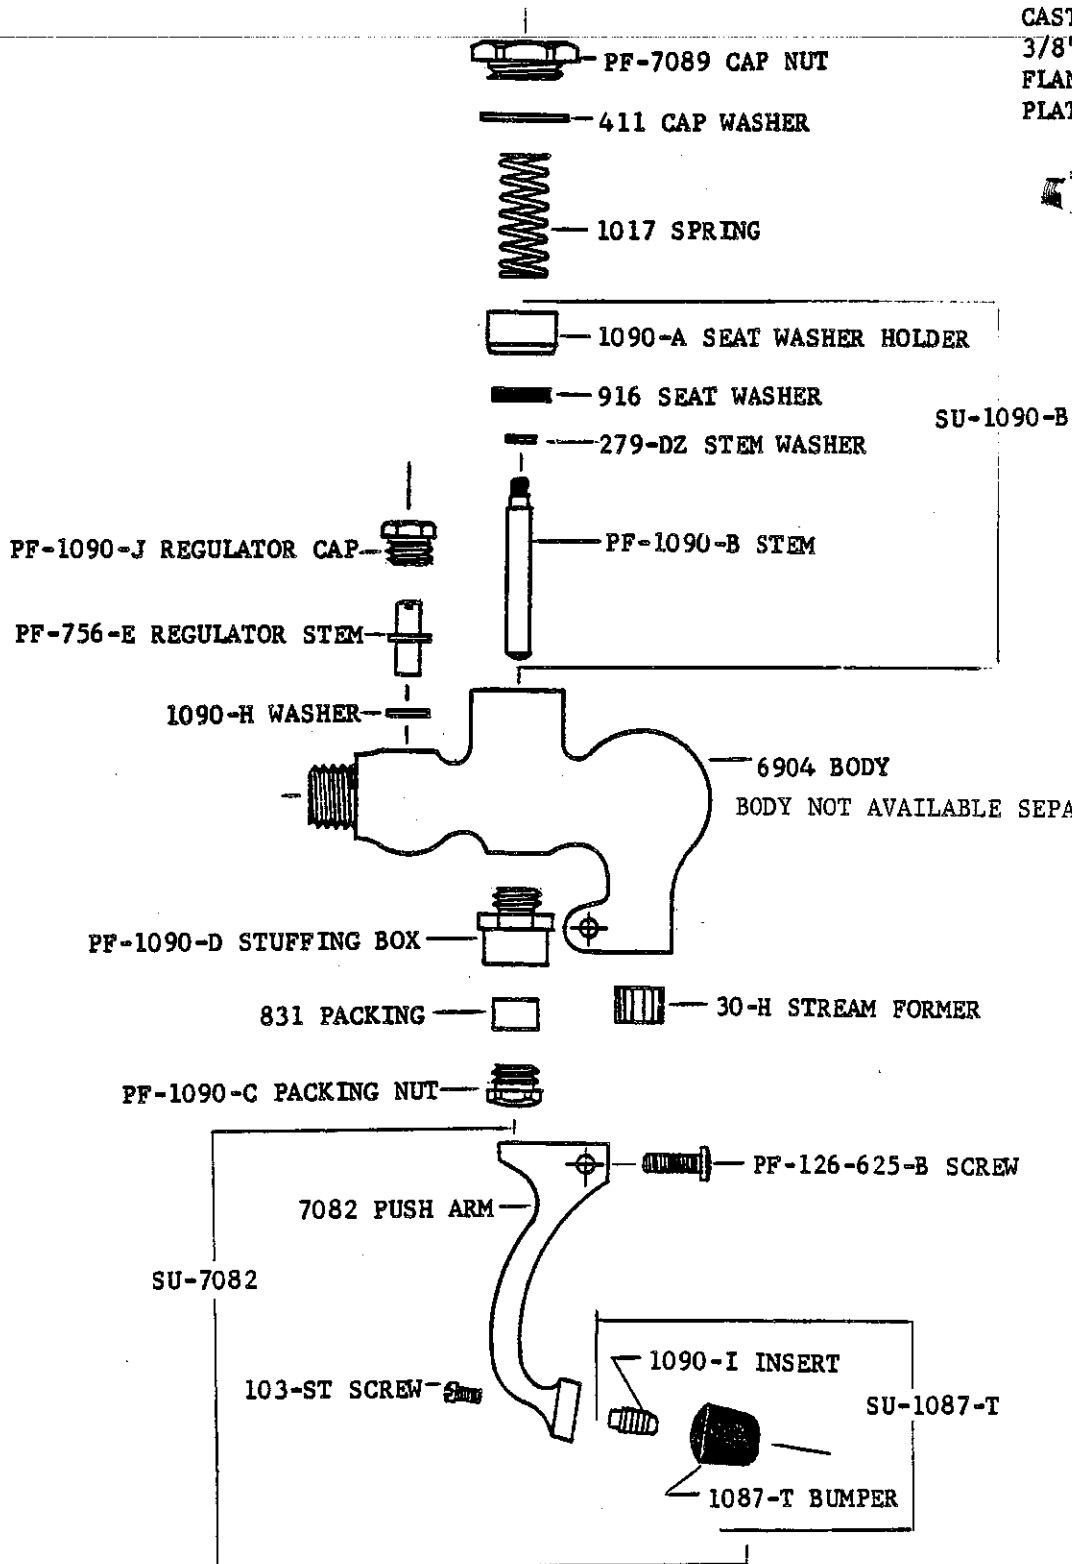

Central Brass

2950 East 55th Street Cleveland, Ohio 44127 (216) 883-0220

1991

0384

CAST BRASS BODY
 3/8" MALE WITH SLIDING
 FLANGE AND SET SCREW
 CHROME PLATED FINISH

0385

CAST BRASS BODY
 3/8" FEMALE WITH SLIDING
 FLANGE, WITH SET SCREW
 CHROME PLATED FINISH