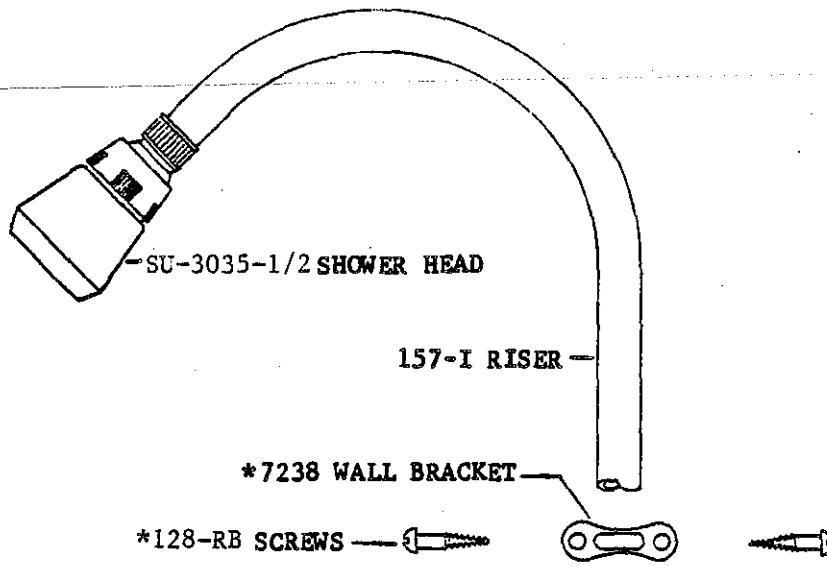

0477

UTILITY SHOWER

CAST BRASS BODY
3-1/2" CENTERS,
22-1/2" GALVANIZED
RISER, SHOWER HEAD,
SOAP DISH AND 1/2-14
N.P.S. I.P. UNIONS