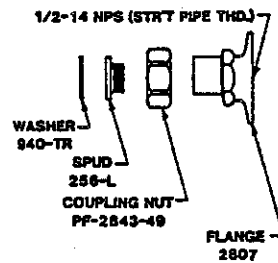

**SU-2807
FEMALE FLANGE
ADJUSTABLE (7-7/8" to 8-1/8") CENTERS**

Y