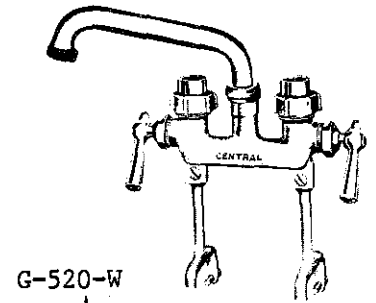

118 SCREWS

G-7233

7233 LEGS

113-A SCREWS