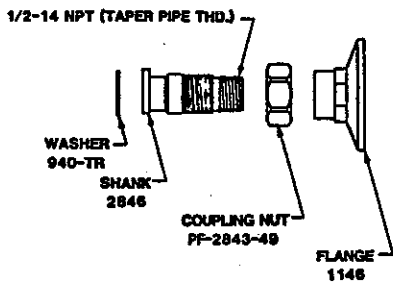

SU-2846
MALE FLANGE
ADJUSTABLE (7-7/8" to 8-1/8") CENTERS

U