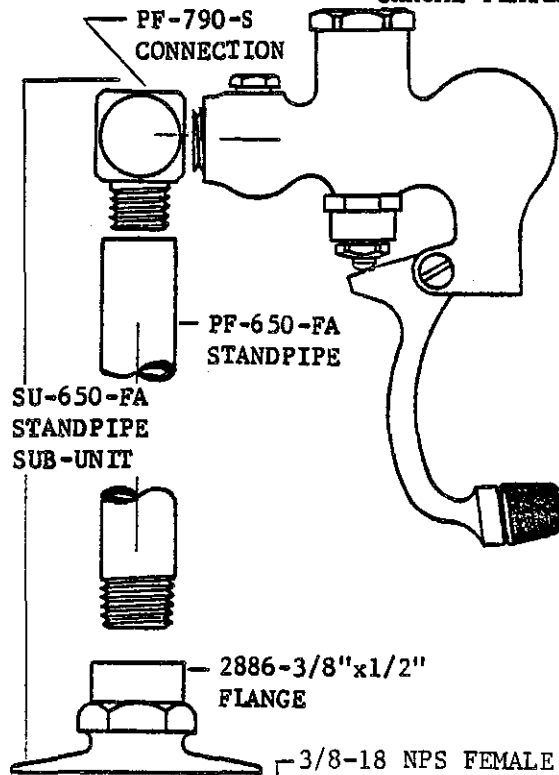

0387

CAST BRASS BODY
ON STANDARD 3/8"
FEMALE FLANGE
CHROME PLATED FINISH

Central Brass

2950 East 55th Street Cleveland, Ohio 44127 (216) 883-0220