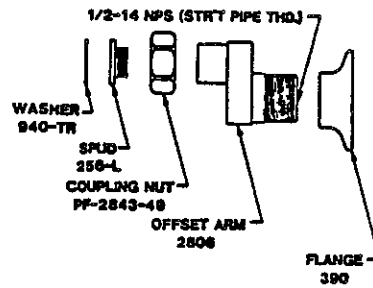

**SU-2806
FEMALE FLANGE
ADJUSTABLE (8" to 9-1/2") CENTERS**

T