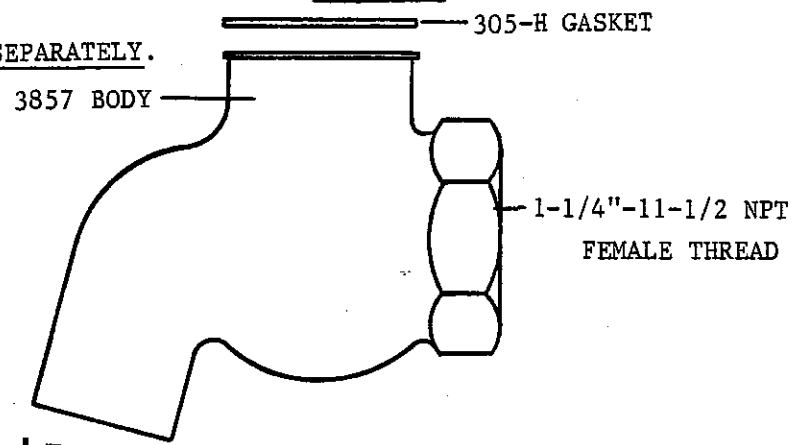

Central Brass

2950 East 55th Street Cleveland, Ohio 44127 (216) 883-0220

1991

0029-1 1/4

SELF-CLOSING
RABBIT EAR FAUCET
1-1/4"-11-1/2 NPT FEMALE
THREAD, PLAIN END, ROUGH
BRASS FINISH

BODY NOT AVAILABLE SEPARATELY.