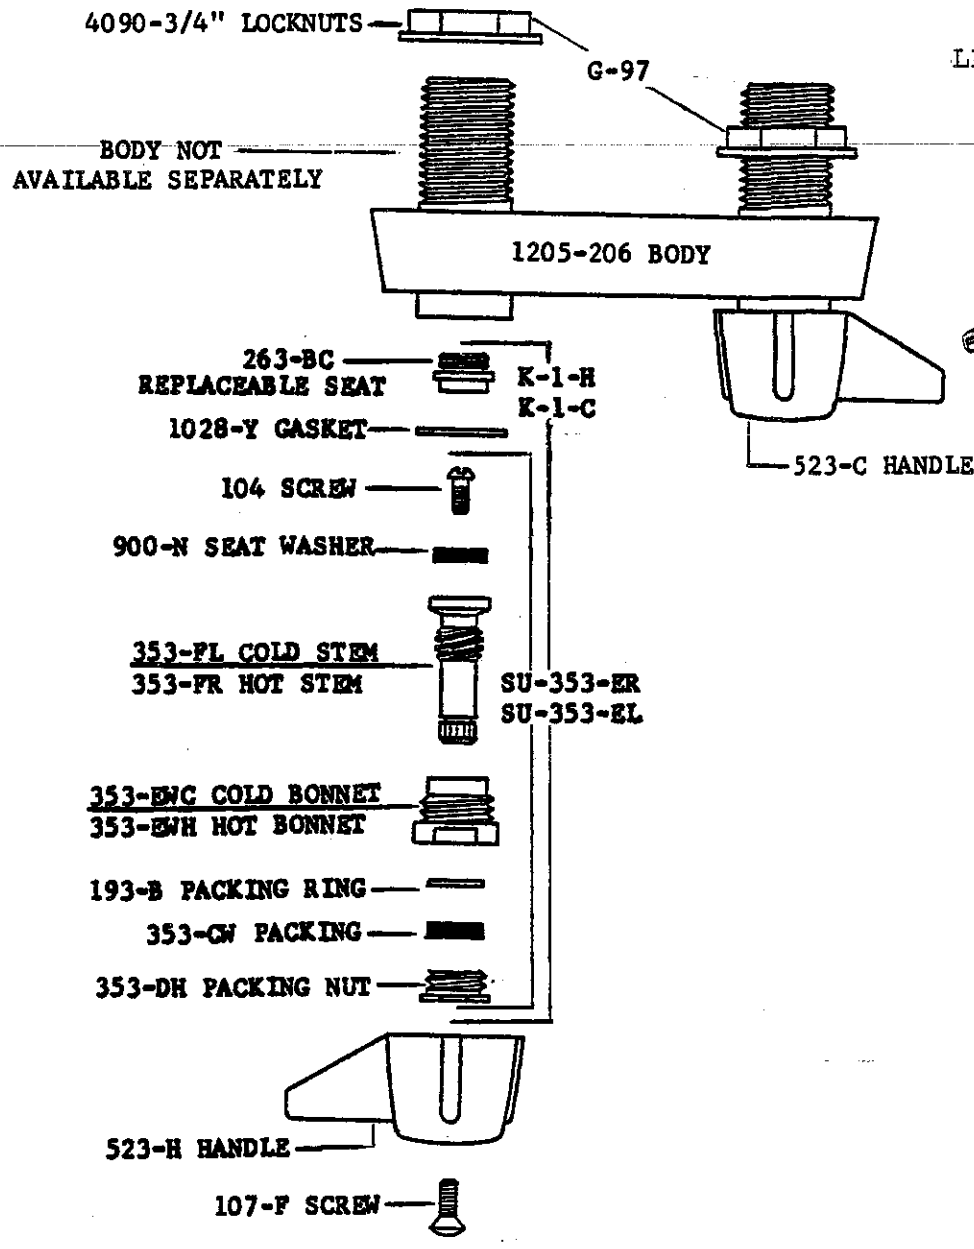

0206

LEG TUB BATH FIXTURE

CAST BRASS BODY
CHROME PLATED
3-3/8" CENTERS
FRONT LEVER HANDLES
REPLACEABLE SEATS

Central Brass

2950 East 55th Street Cleveland, Ohio 44127 (216) 883-0220

1991