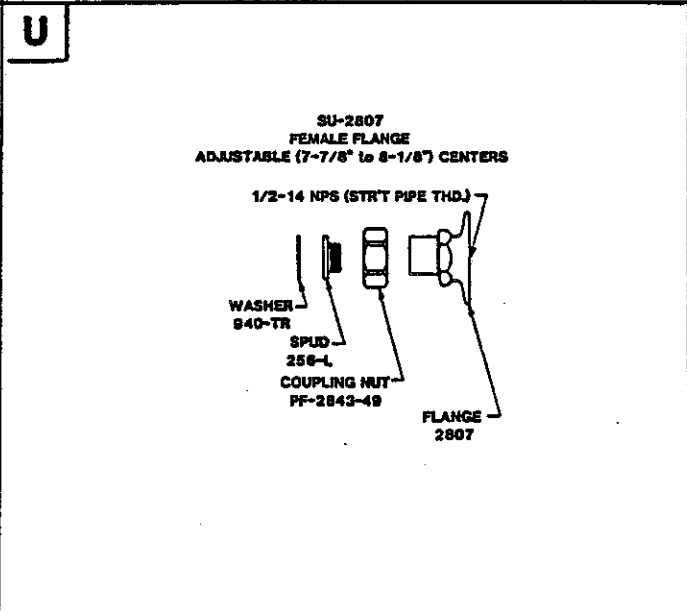

Central Brass

2950 East 55th Street Cleveland, Ohio 44127 (216) 883-0220