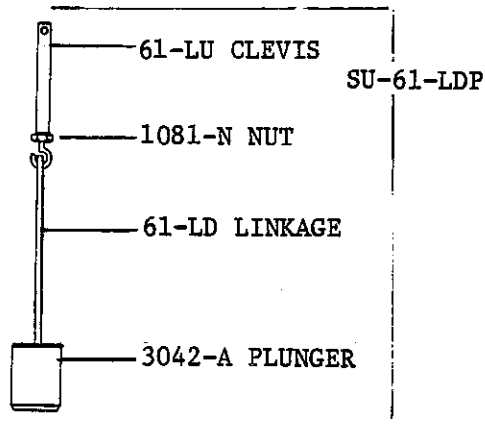

2950 East 55th Street Cleveland, Ohio 44127 (216) 883-0220

1991

1655

BATH DRAIN
MULTI-TUB
TRIP LEVER
HEAVY-PATTERN
CAST BRASS TEE
AND TOP ELL.
CHROME PLATED TRIM

Central Brass

1665-X

BATH DRAIN
 MULTI-TUB
 TRIP LEVER
 HEAVY PATTERN
 CAST BRASS TEE
 AND TOP ELL WITH
 BRASS COUPLING
 NUTS AND CAST BRASS
 PLUG BODY
 CHROME PLATED TRIM