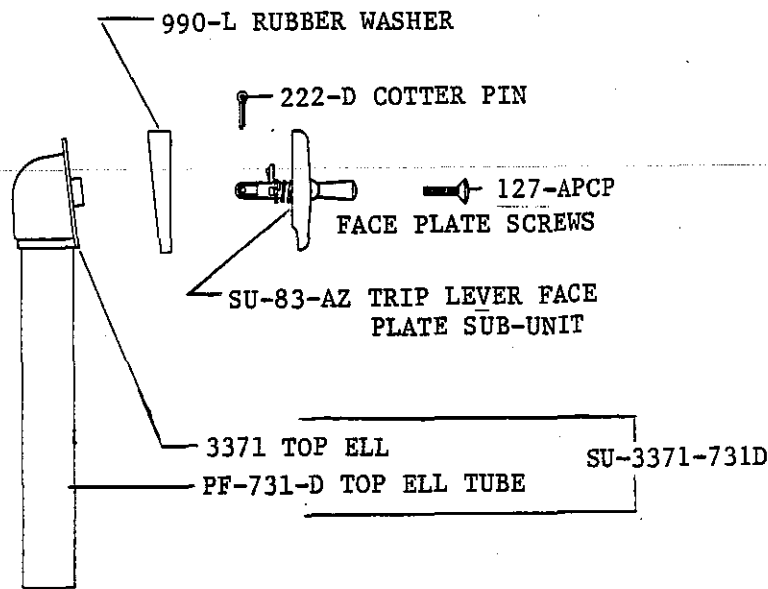

1655

BATH DRAIN
MULTI-TUB
TRIP LEVER
HEAVY-PATTERN
CAST BRASS TEE
AND TOP ELL.
CHROME PLATED TRIM

Central Brass