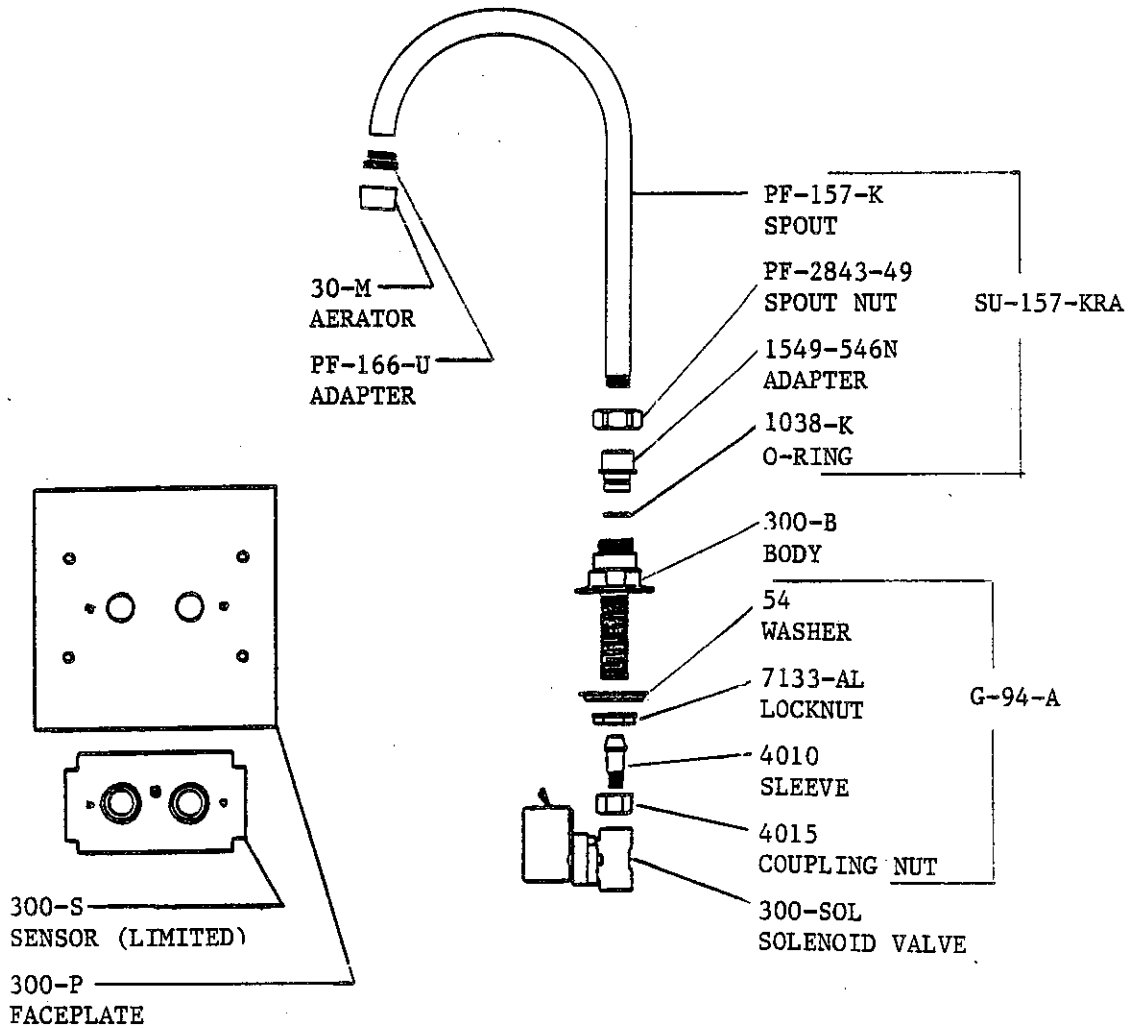

"LIMITED ON TIME"

0300-KRA * E02

HANDS FREE ELECTRONIC FAUCET

AUTOMATIC SILL FAUCET
110 Volt 60Hz AC Operation
Infrared Sensor
1/4" Female Pipe Inlet
Rigid Spout
Chrome plated finish

Central Brass

2950 East 55th Street Cleveland, Ohio 44127 (216) 883-0220

1991