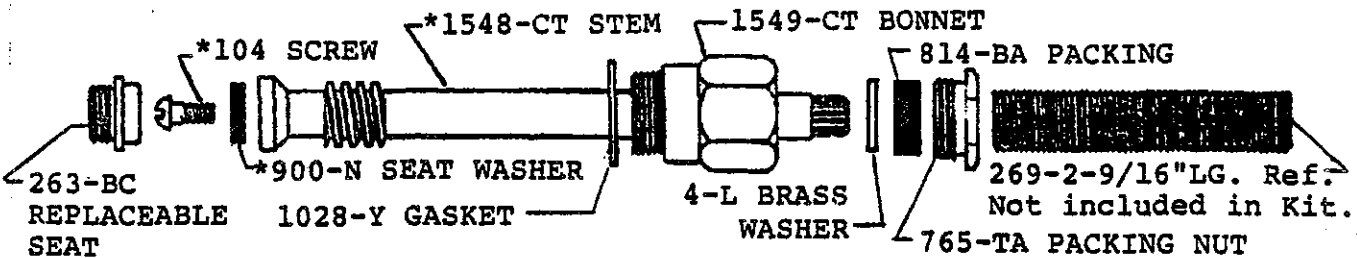

6086

BODY ASSEMBLY WITH
 1/2" IPS BRASS SPOUT

6086-Z

BODY ASSEMBLY WITH
 1/2" IPS ZAMAK SPOUT

K-3-CT VALVE STEM UNIT WITH WASHERS AND REPLACEABLE SEAT

* SU-1548-CT

Central Brass

6" BATH & SHOWER FIXTURE
 TWO VALVE, IRON PIPE UNIONS,
 CAST BRASS BODY, REPLACEABLE
 SEATS, CHROME PLATED TRIM.