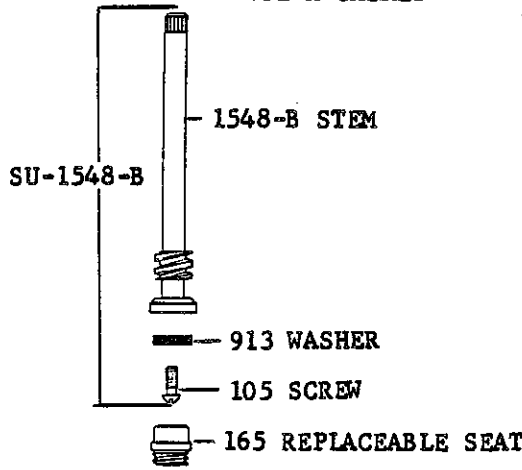

0455

WASH MACHINE FILLER
CAST BRASS BODY
1/2" N.P.S. UNION
INLET. 1/2" NPS FEMALE
OUTLET. 8" CENTER
CHROME PLATED HANDLES
AND ESCUTCHEONS.
REPLACEABLE SEATS

Central Brass