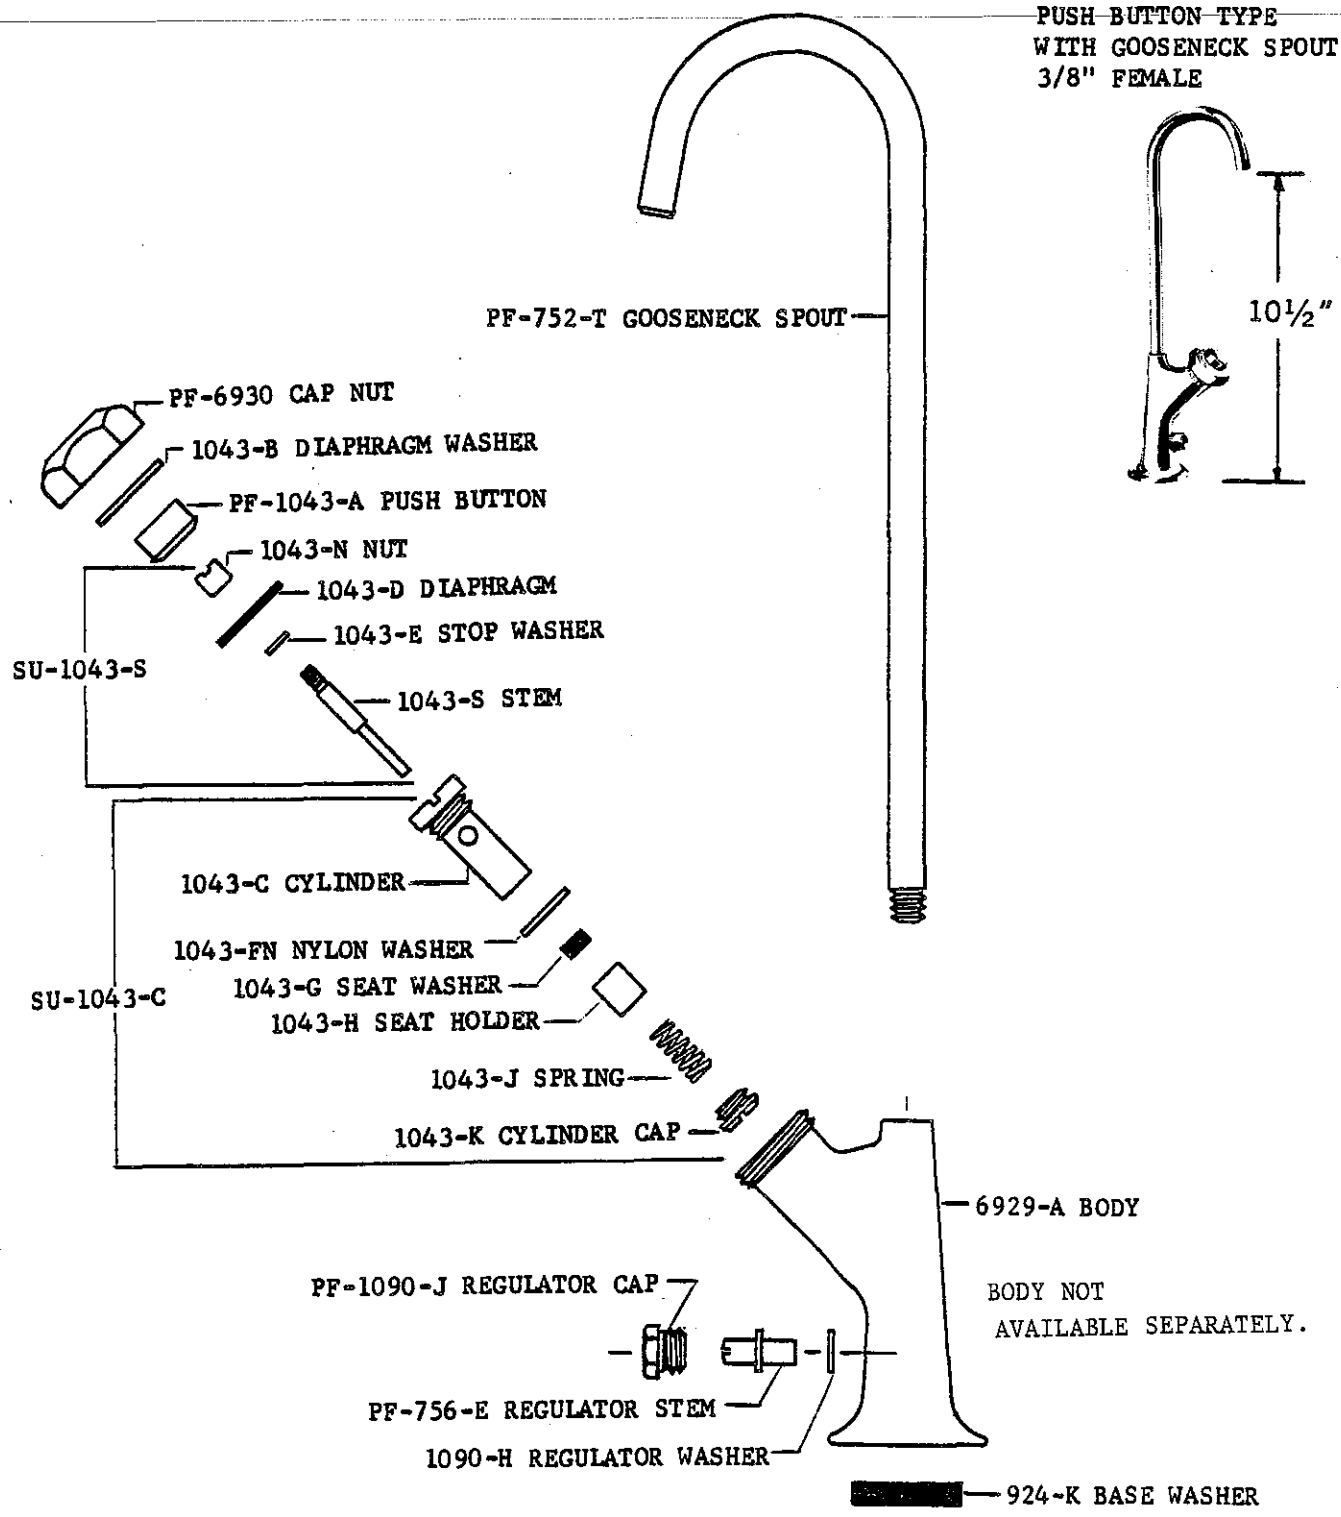

0393

GLASS FILLERS
CAST BRASS BODY
PUSH BUTTON TYPE
WITH GOOSENECK SPOUT
3/8" FEMALE

Central Brass

2950 East 55th Street Cleveland, Ohio 44127 (216) 883-0220

1991