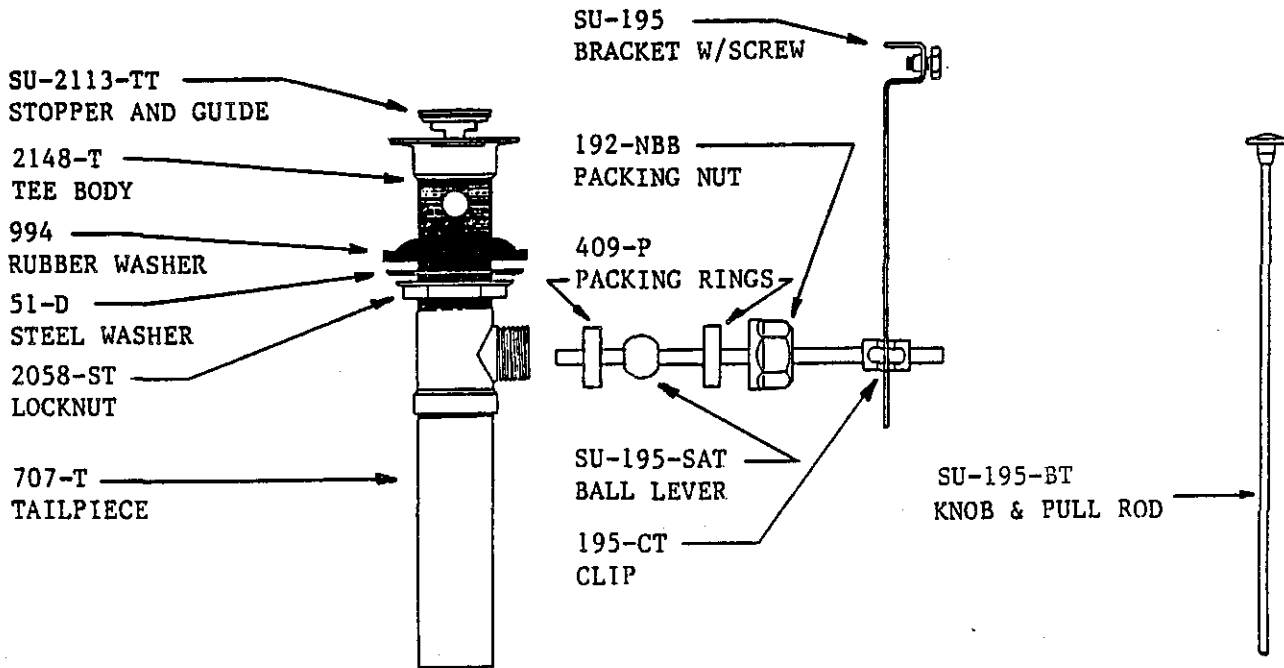

Central Brass

10th Street Cleveland, Ohio 44127 (216) 883-0220

1991

1172*Q

WIDESPREAD SINK FAUCET
 CAST BRASS BODIES &
 CENTER TEE BODY, FLEXIBLE
 CONNECTION TUBES FOR 6" TO
 24" CENTERS, REPLACEABLE
 SEATS, 8" BRASS D-SPOUT
 QUARTER-TURN STEM UNITS