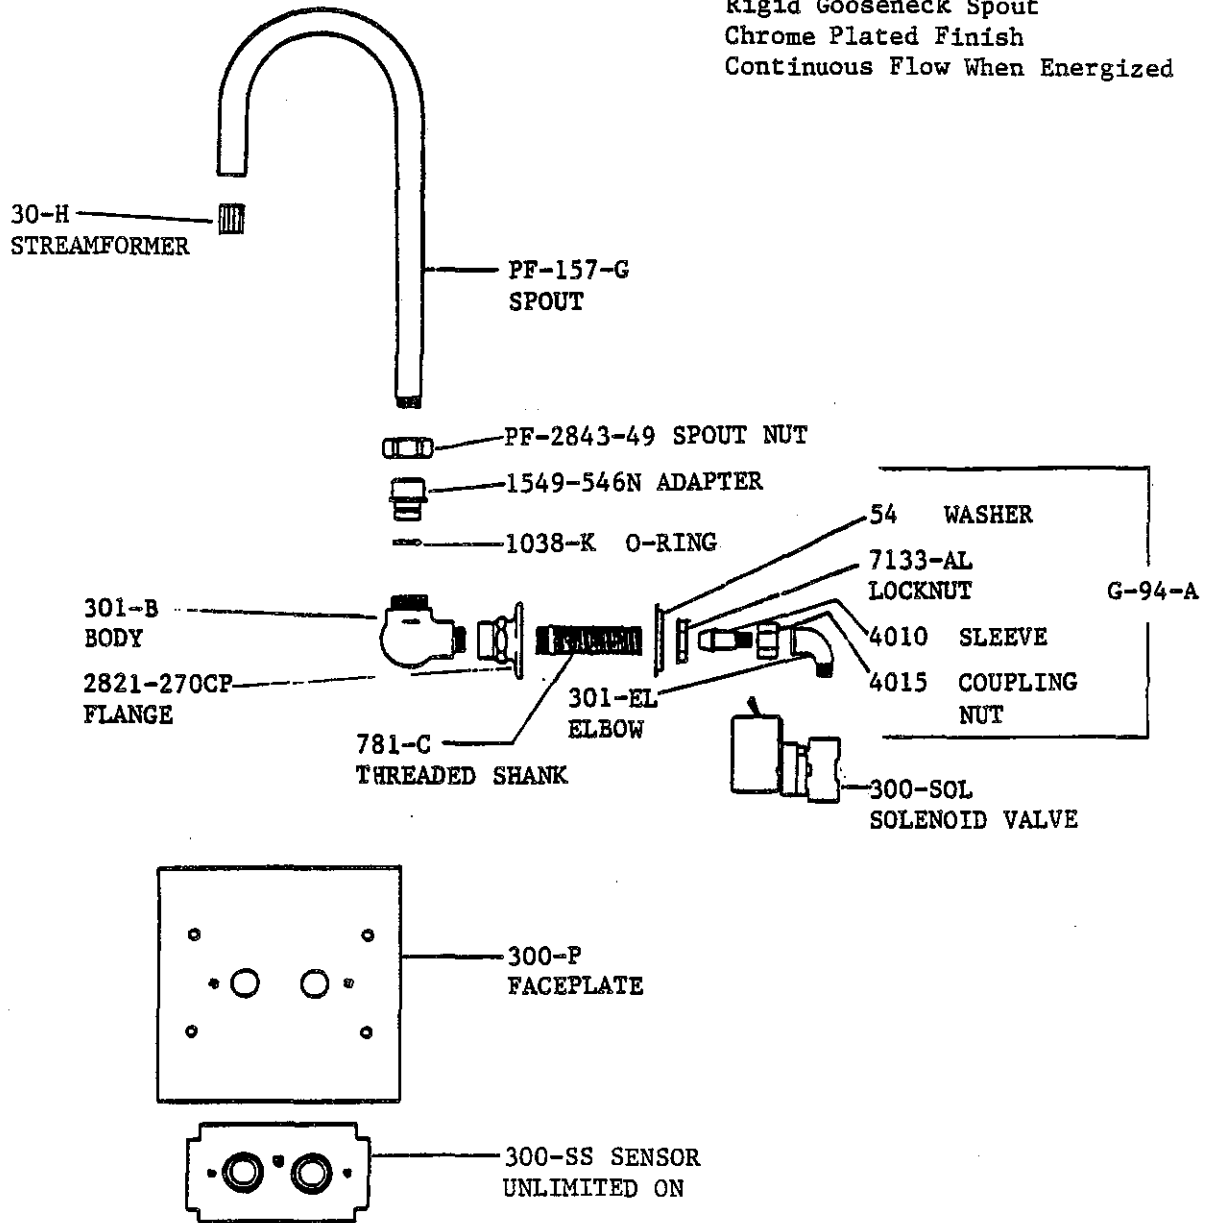

0301-GRS * E02

"UNLIMITED-ON-TIME"

HANDS-FREE-ELECTRONIC-FAUCET

AUTOMATIC WALL MOUNTED FAUCET

110 Volt 60Hz AC Operation

Infrared Sensor

1/4" Female Pipe Inlet

Rigid Gooseneck Spout

Chrome Plated Finish

Continuous Flow When Energized

Central Brass