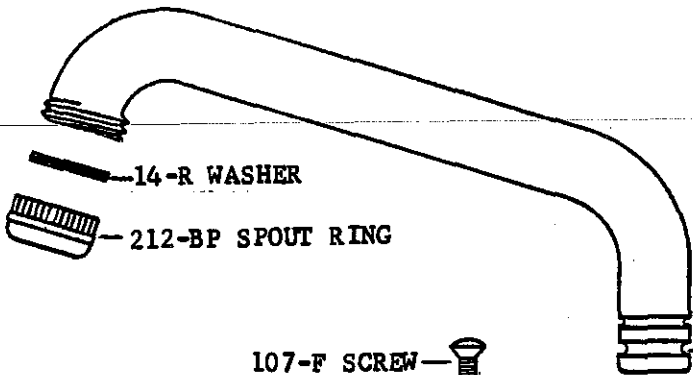

BODY NOT AVAILABLE SEPARATELY

Central Brass

2950 East 55th Street Cleveland, Ohio 44127 (216) 883-0220

1991

0094

LAUNDRY OR BAR FAUCET

CAST-BRASS-BODY
SHELL TYPE
CHROME PLATED
6" TUBE SPOUT
4" CENTERS
REPLACEABLE SEATS