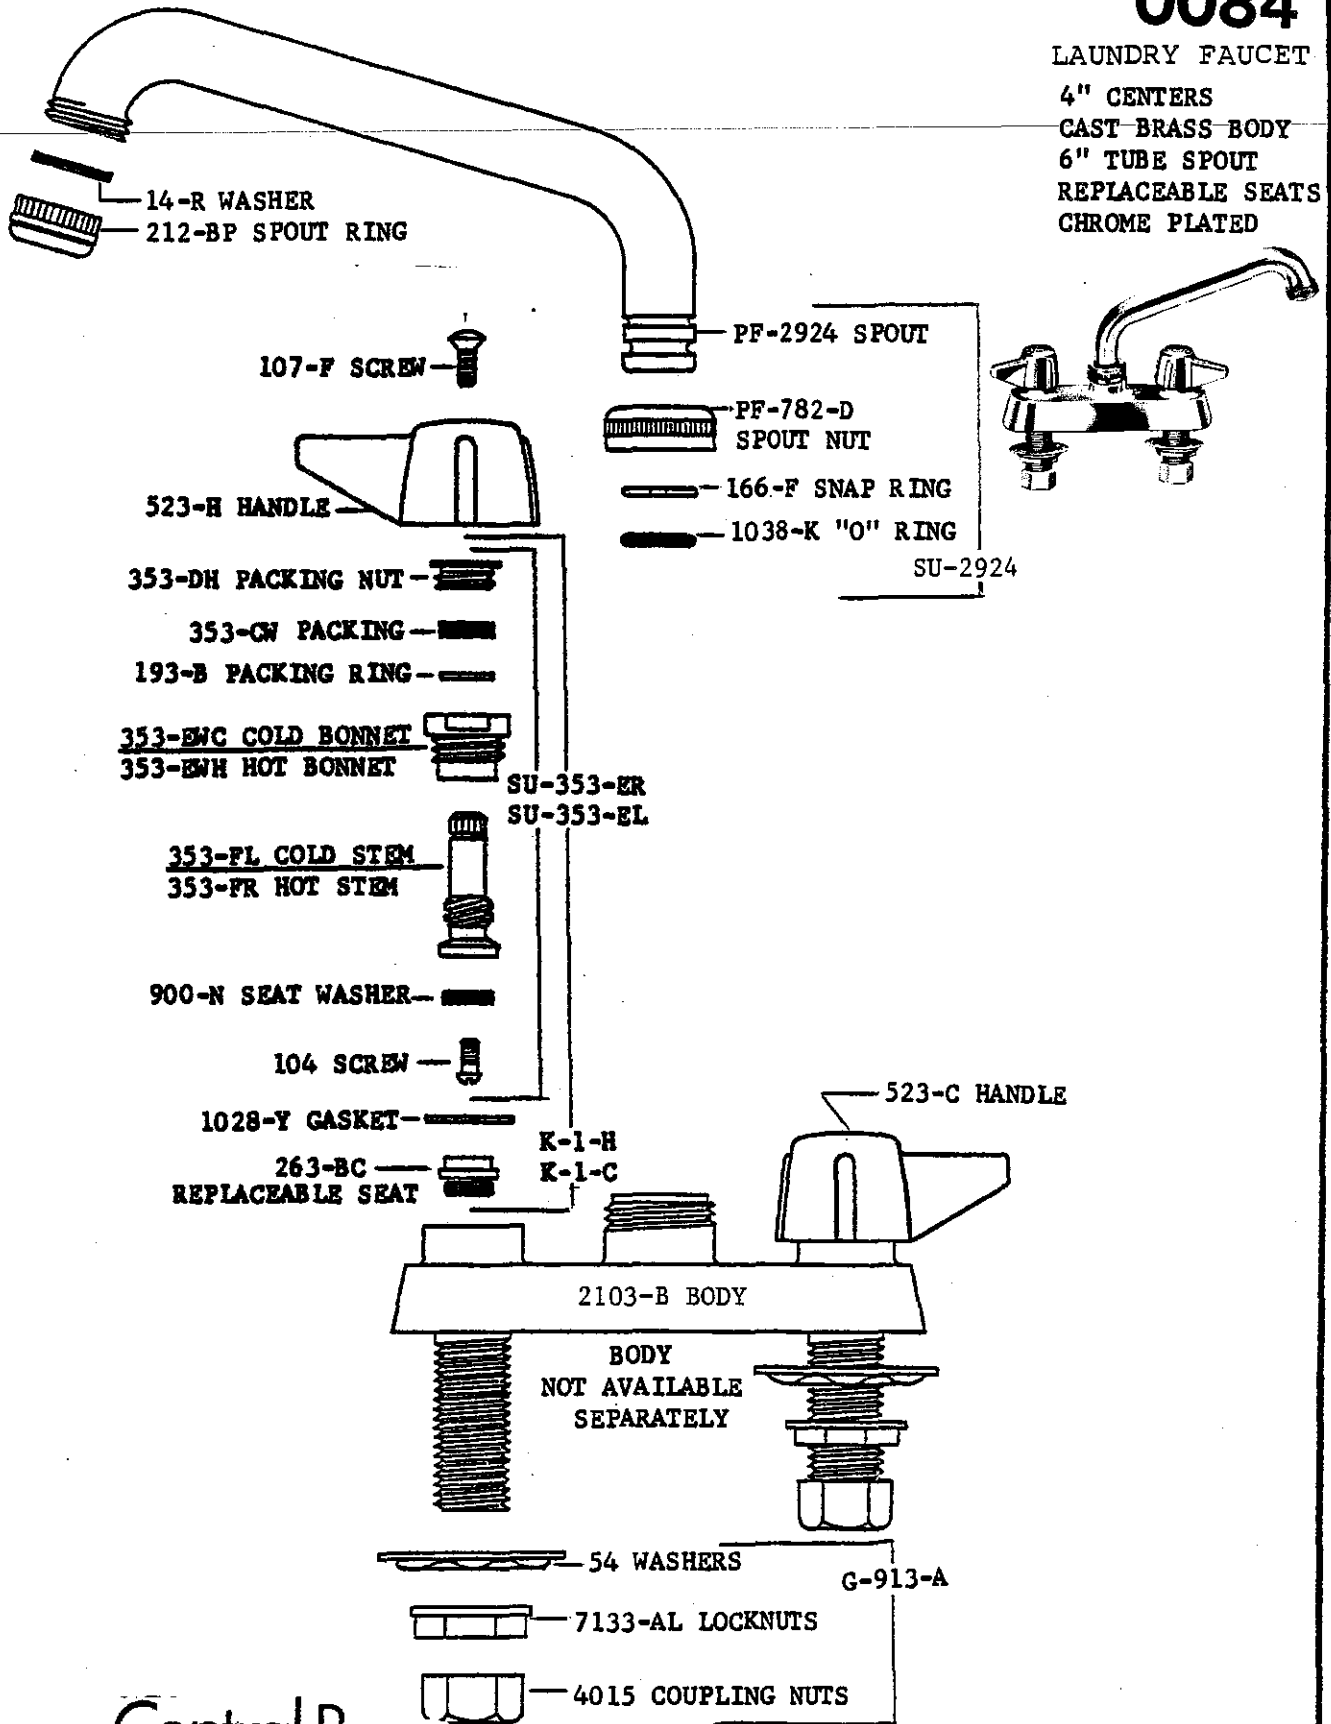

0084

LAUNDRY FAUCET
4" CENTERS
CAST BRASS BODY
6" TUBE SPOUT
REPLACEABLE SEATS
CHROME PLATED

Central Brass