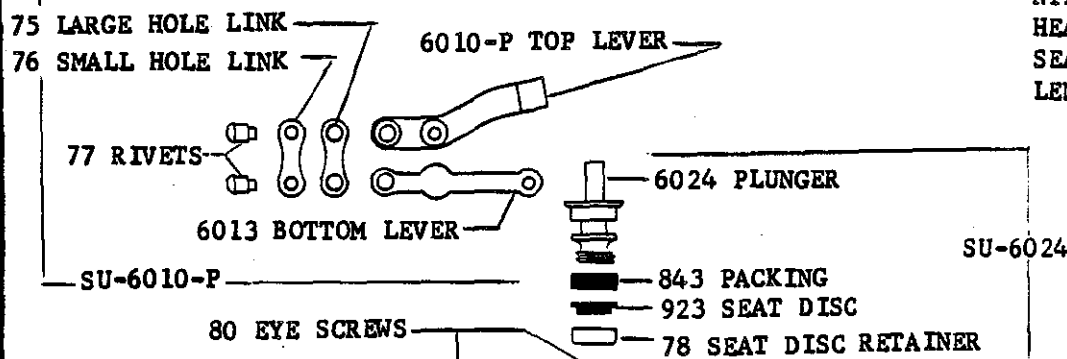

BALLCOCK

ORIGINAL PARAGON
ALL BRASS BALLCOCK
NYLON SEAT, ADJUSTABLE
HEAD. REPLACEABLE
SEAT. 1-3/4" SHANK
LENGTH.

BODY NOT AVAILABLE
SEPARATELY.

SU-6030-C
(513 ONLY)

G-901

0514

ORIGINAL PARAGON
ALL BRASS BALLCOCK,
NYLON SEAT, ADJUSTABLE
HEAD. REPLACEABLE
SEAT. 2-1/2" SHANK
LENGTH