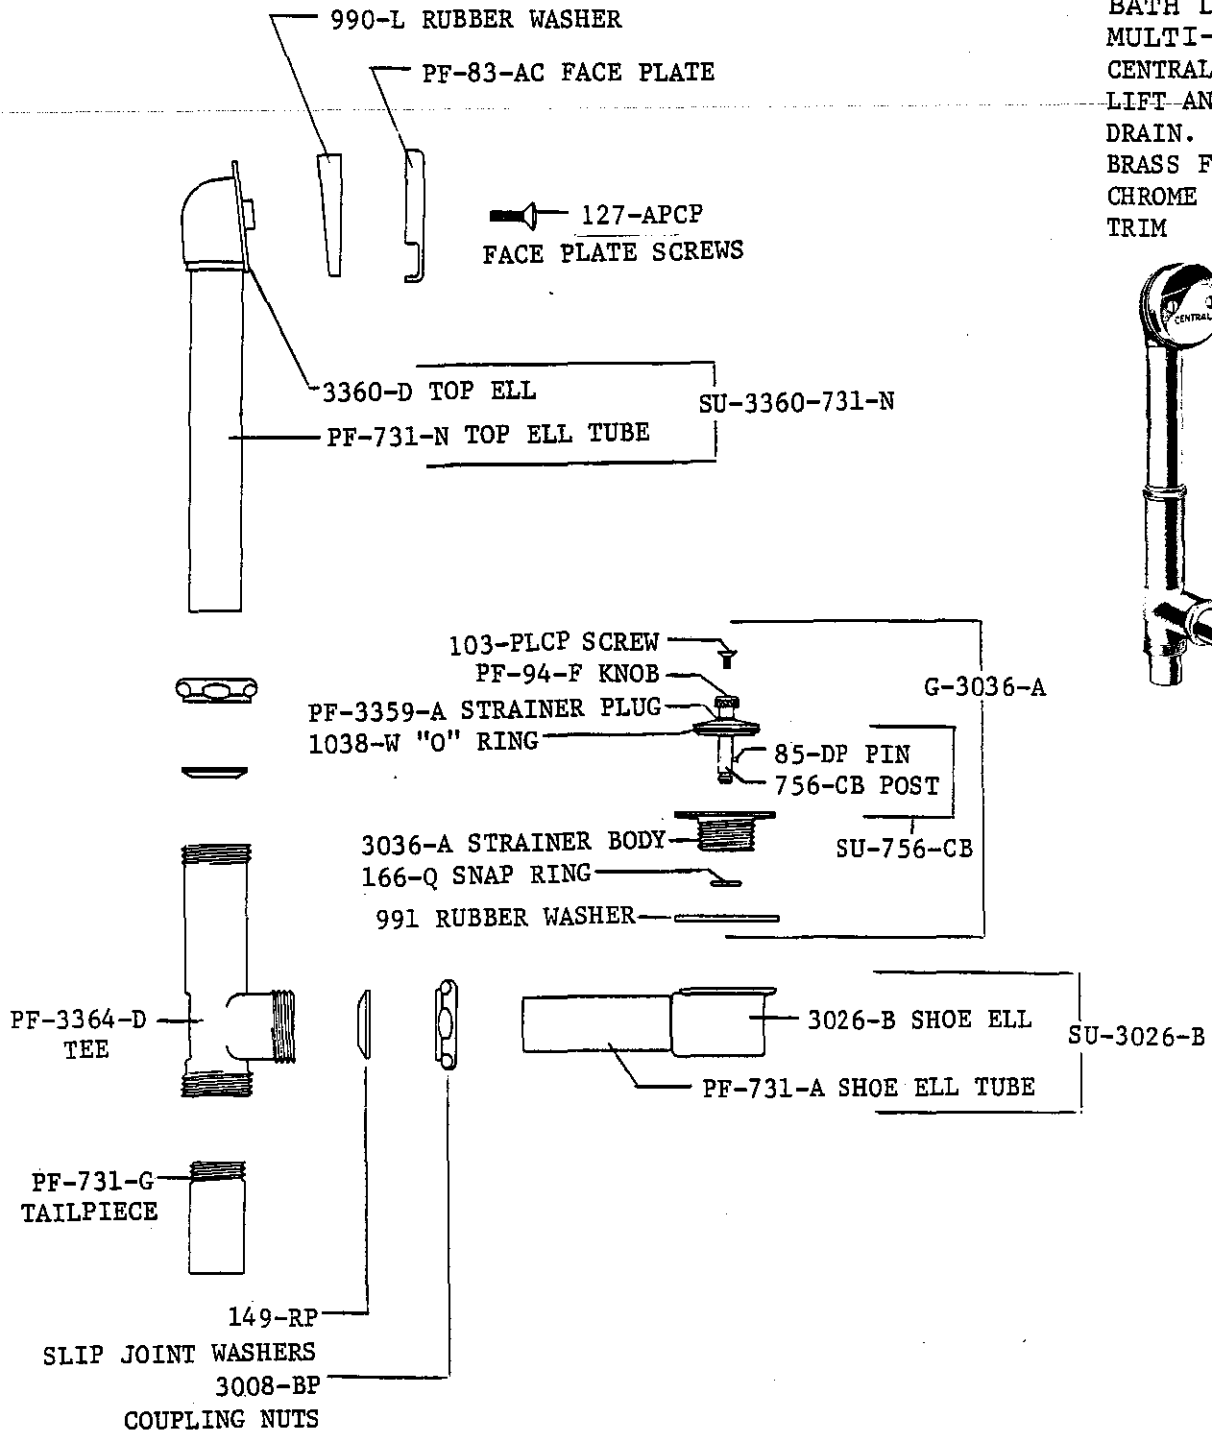

1645

BATH DRAIN
MULTI-TUB
CENTRALIFT
LIFT-AND-TURN
DRAIN.
BRASS FACE PLATE
CHROME PLATED
TRIM

Central Brass

2950 East 55th Street Cleveland, Ohio 44127 (216) 883-0220

1991