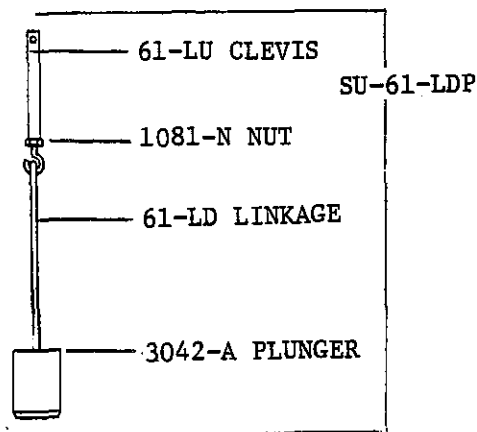

1655

BATH DRAIN
MULTI-TUB
TRIP LEVER
HEAVY-PATTERN
CAST BRASS TEE
AND TOP ELL.
CHROME PLATED TRIM

Central Brass