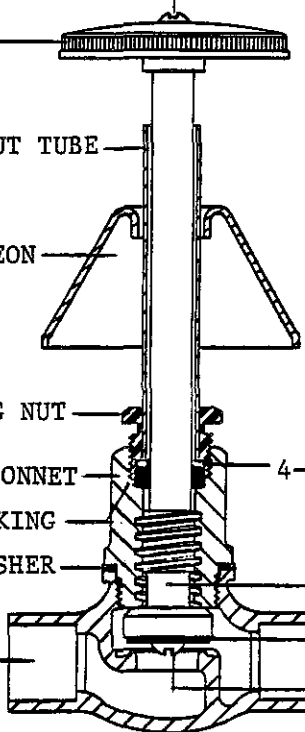

*G-607

*PF-105-CP HANDLE SCREW

* 1031-B HANDLE

PF-224-A PACKING NUT TUBE

* 1036-B ESCUTCHEON

765-SA PACKING NUT

1549-SPEC BONNET

814-BA PACKING

402-A WASHER

1487 BODY 607-C-1/2"

1488 BODY 607-C-3/4"

4-L BRASS WASHER

SU-1548-605

1548-605 STEM

913 SEAT WASHER

105 SEAT WASHER SCREW

TILE STOP

0607-C

CAST BRASS BODY
DIRECT SWEAT

- 1/2"-C x C
- 3/4"-C x C