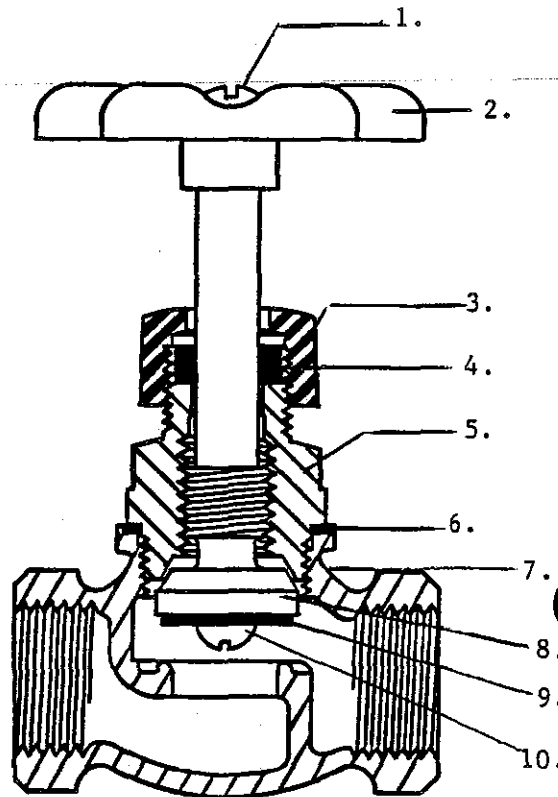

GLOBE VALVE

0592

STRAIGHT STOP
CAST BRASS BODY

- 3/8"-18 NPS female
- 1/2"-14 NPS female
- 3/4"-14 NPS female

GLOBE VALVE

0592-LB 1/2

STRAIGHT STOP
WITH LONG STEM
AND BONNET.
CAST BRASS BODY

- 1/2"-14 NPS female

No.	ITEM	CATALOG NUMBER			
		592-3/8"	592-1/2"	592-3/4"	592-LB-1/2"
1.	HANDLE SCREW	107-S	107-S	107-S	107-S
2.	HANDLE	588-UP	588-UP	588-UP	600-UP
3.	PACKING NUT	4431	4431	4431	4431
4.	PACKING	811	811	811	811
5.	BONNET	4473	4473	4473	4489
6.	WASHER	402-A	402-A	402-A	402-A
7.	BODY	4610	4752	4479	4752
8.	STEM	4472	4472	4472	4488
9.	SEAT WASHER	913	913	913	913
10.	SEAT WASHER SCREW	105	105	105	105

BODY NOT AVAILABLE SEPARATELY.

Central Brass

2950 East 55th Street Cleveland, Ohio 44127 (216) 883-0220