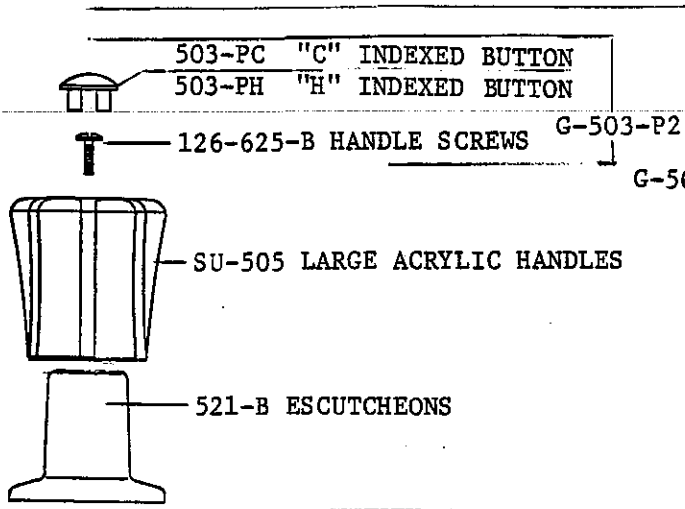

Central Brass

SEE OTHER SIDE FOR POP-UP INFORMATION.

POP-UP INFORMATION FOR 1180 DELUXE LAVATORY FAUCET.

Central Brass

2950 East 55th Street Cleveland, Ohio 44127 (216) 883-0220

1991

1181

ROMAN TUB
DECK MOUNT FITTING
WITH CAST BRASS BODY
AND SPOUT, AND ACRYLIC
HANDLES.
REPLACEABLE SEATS
CHROME PLATED