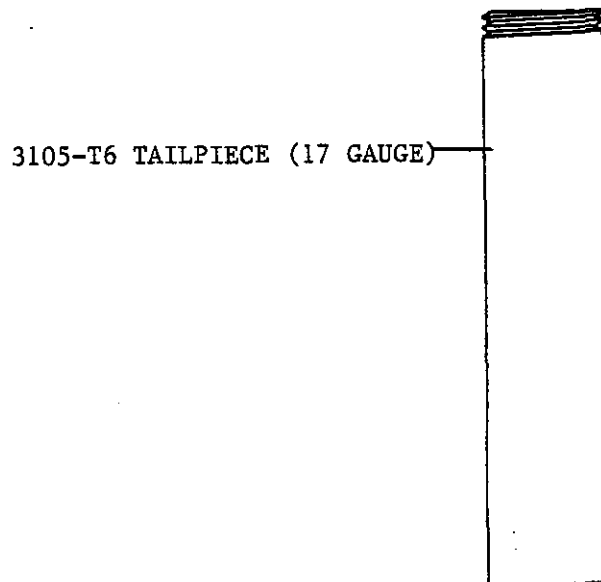

3105-T6 TAILPIECE (17 GAUGE)

Central Brass

2950 East 55th Street Cleveland, Ohio 44127 (216) 883-0220

1991