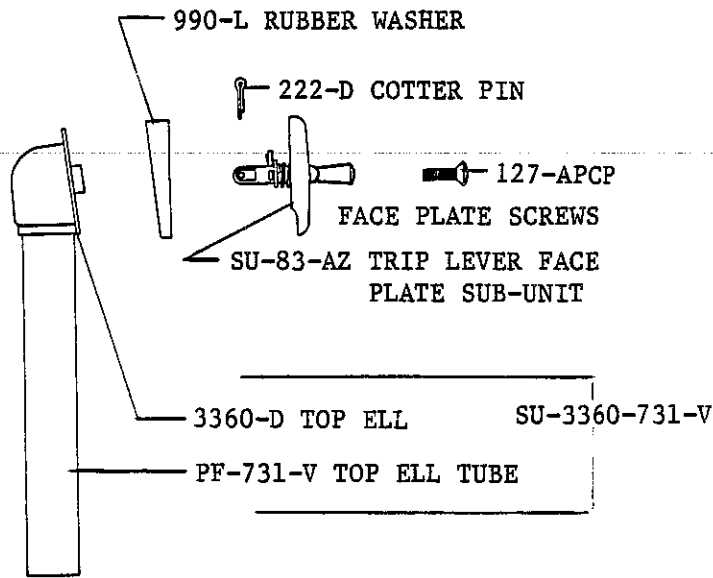

SU-3359-A

SU-3366-R

PF-731-G TAILPIECE

Central Brass

2950 East 55th Street Cleveland, Ohio 44127 (216) 883-0220

1991

1676-LD

BATH DRAIN
POP-UP DRAIN
FOR 16" TUB WITH
LAY DOWN TEE.
CHROME PLATED TRIM