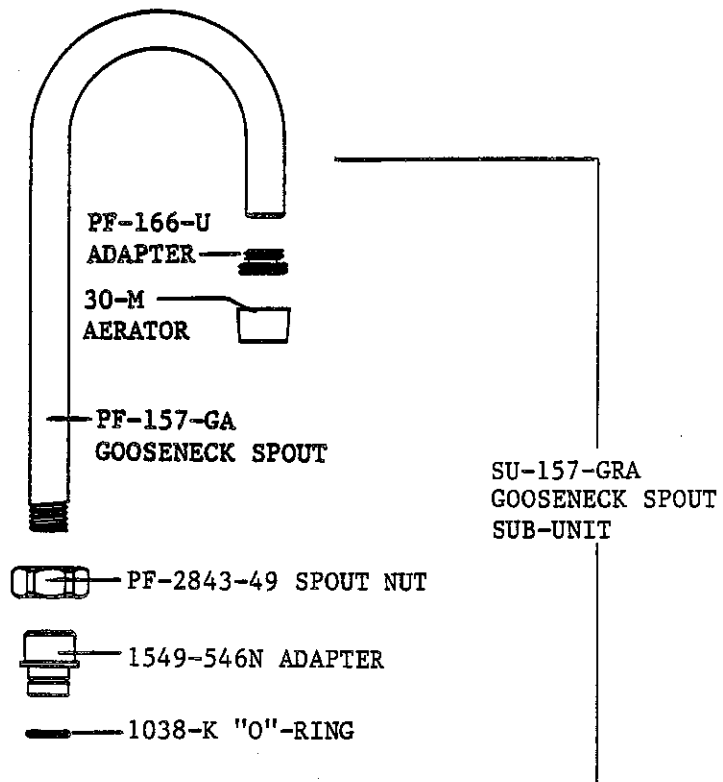

0287-GRA

BAR/PANTRY FAUCET, DOUBLE HANDLE, CAST BRASS BODY,
1-1/16-14 NS MALE SHANK COPPER SUPPLY TUBES,
REPLACEABLE SEATS, SEE CATALOG NO. 287-GSA & DEDUCT
SU-157-GSA SWIVEL GOOSENECK SPOUT & ADD SU-157-GRA RIGID
GOOSENECK SPOUT WITH AERATOR.

Central Brass