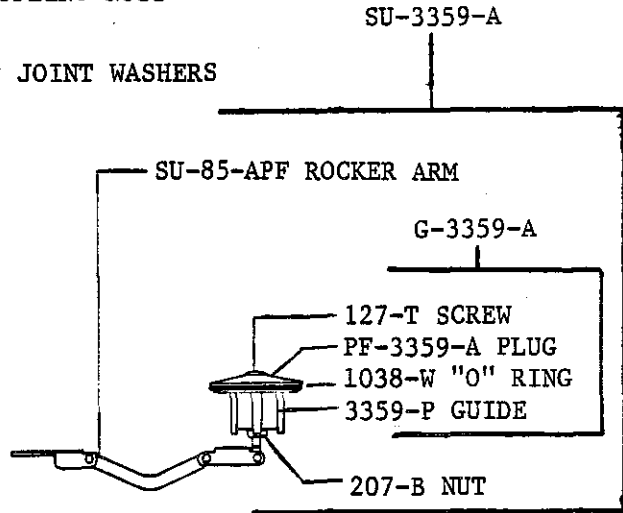

1675-S

BATH DRAIN
POP-UP DRAIN
WITH SIDE OUTLET
DRAIN.
CHROME PLATED TRIM

Central Brass

2950 East 55th Street Cleveland, Ohio 44127 (216) 883-0220

1991