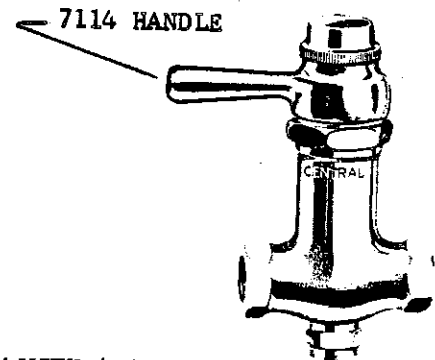

0332-L

SAME AS ABOVE BUT WITH
7114 LEVER HANDLE.

P-358-M WITH 4 ARM HANDLE
P-358-H WITH LEVER HANDLE
(COMPLETE STEM AND HANDLE ASSEMBLY)

Central Brass

2950 East 55th Street Cleveland, Ohio 44127 (216) 883-0220

1991