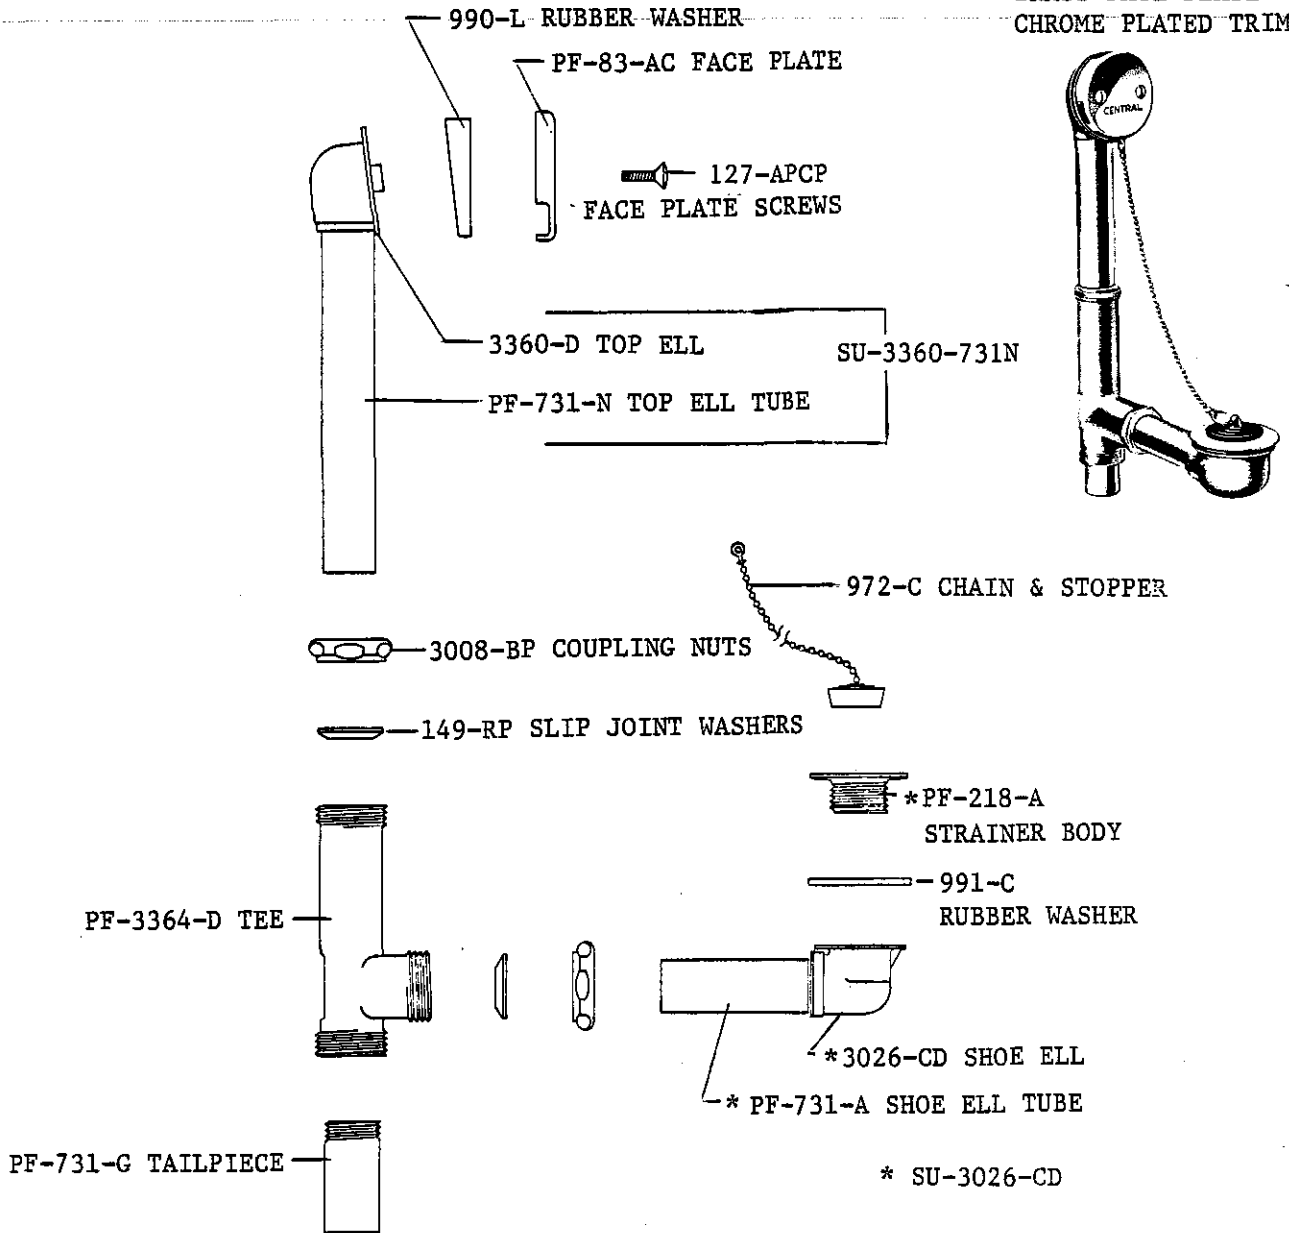

1685

CHAIN & STOPPER BATH DRAIN MULTI-TUB BRASS FACE PLATE CHROME PLATED TRIM

Central Brass

2950 East 55th Street Cleveland, Ohio 44127 (216) 883-0220

1991