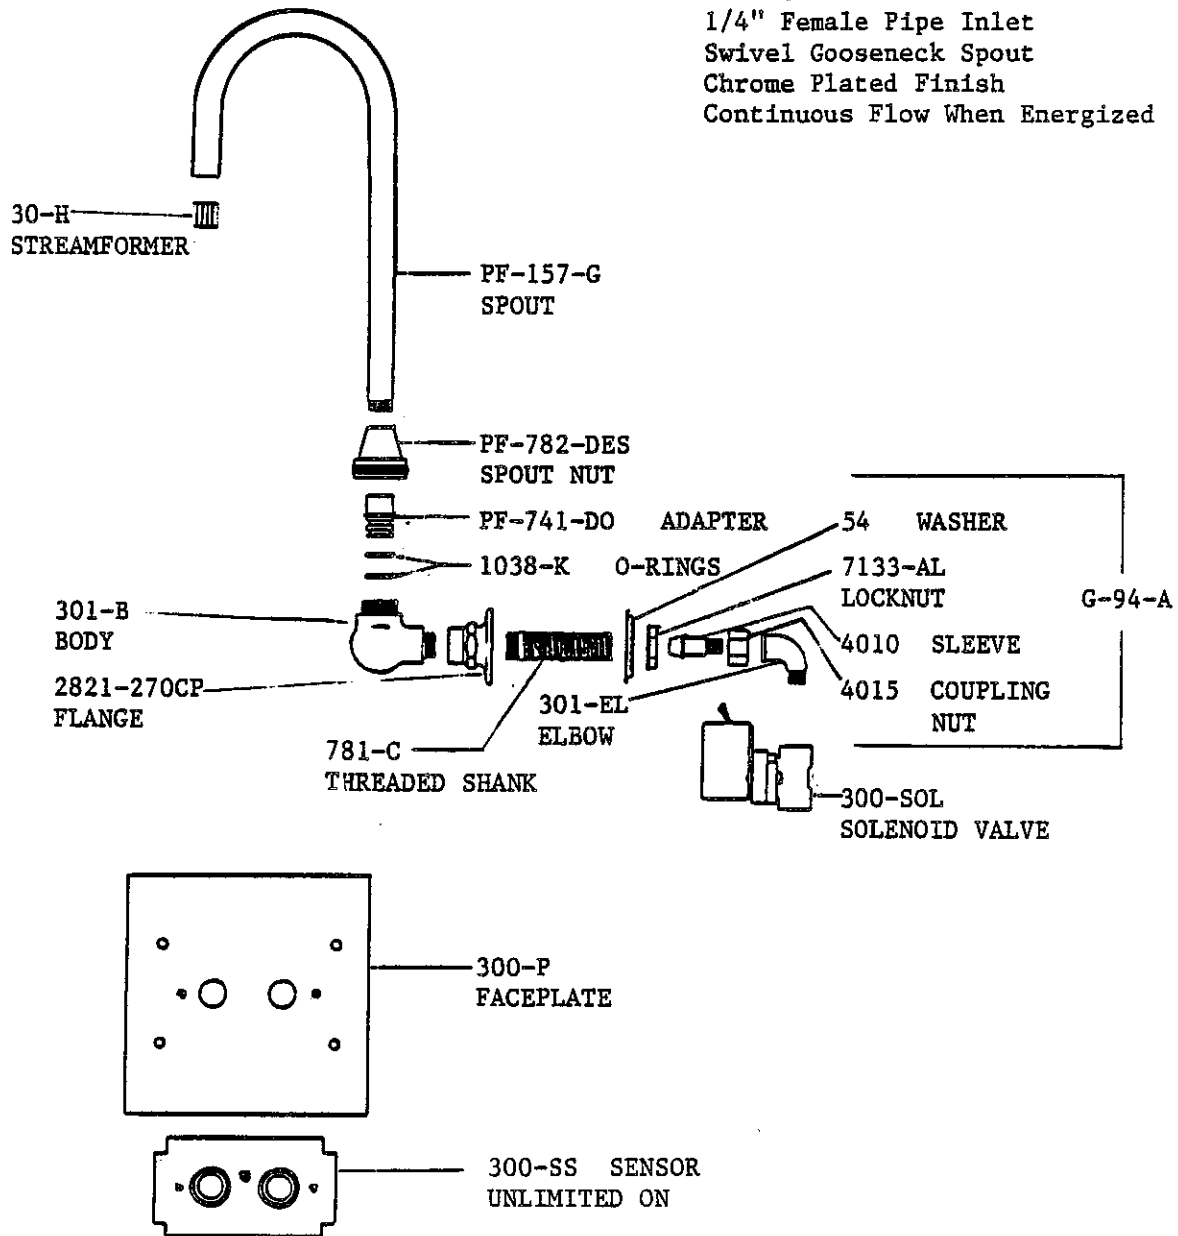

1/4" Female Pipe Inlet

Rigid Gooseneck Spout

Chrome Plated Finish

Continuous Flow When Energized

Central Brass

0301-GSS * E02

"UNLIMITED ON TIME"

HANDS FREE ELECTRONIC FAUCET
 AUTOMATIC WALL MOUNTED FAUCET
 110 Volt 60 Hz AC Operation
 Infrared Sensor
 1/4" Female Pipe Inlet
 Swivel Gooseneck Spout
 Chrome Plated Finish
 Continuous Flow When Energized