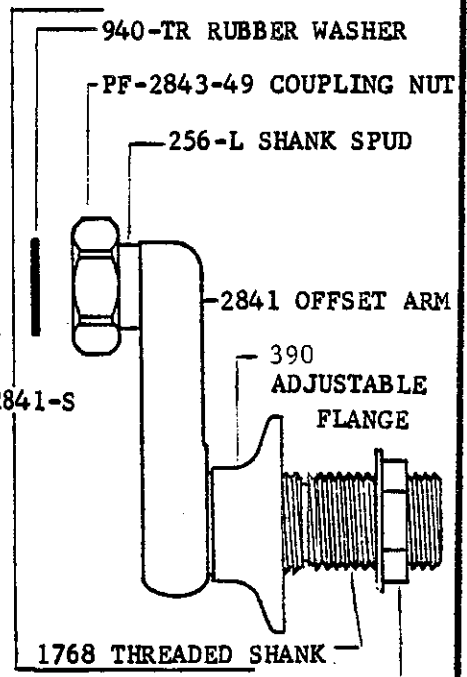

* SU-353-ER

398-C HANDLE

** K-1-H

BODY NOT AVAILABLE SEPARATELY

G-97 4090-3/4" LOCKNUTS

* SU-353-ER USED FOR BOTH HOT AND COLD.

** K-1-H USED FOR BOTH HOT AND COLD.

Central Brass