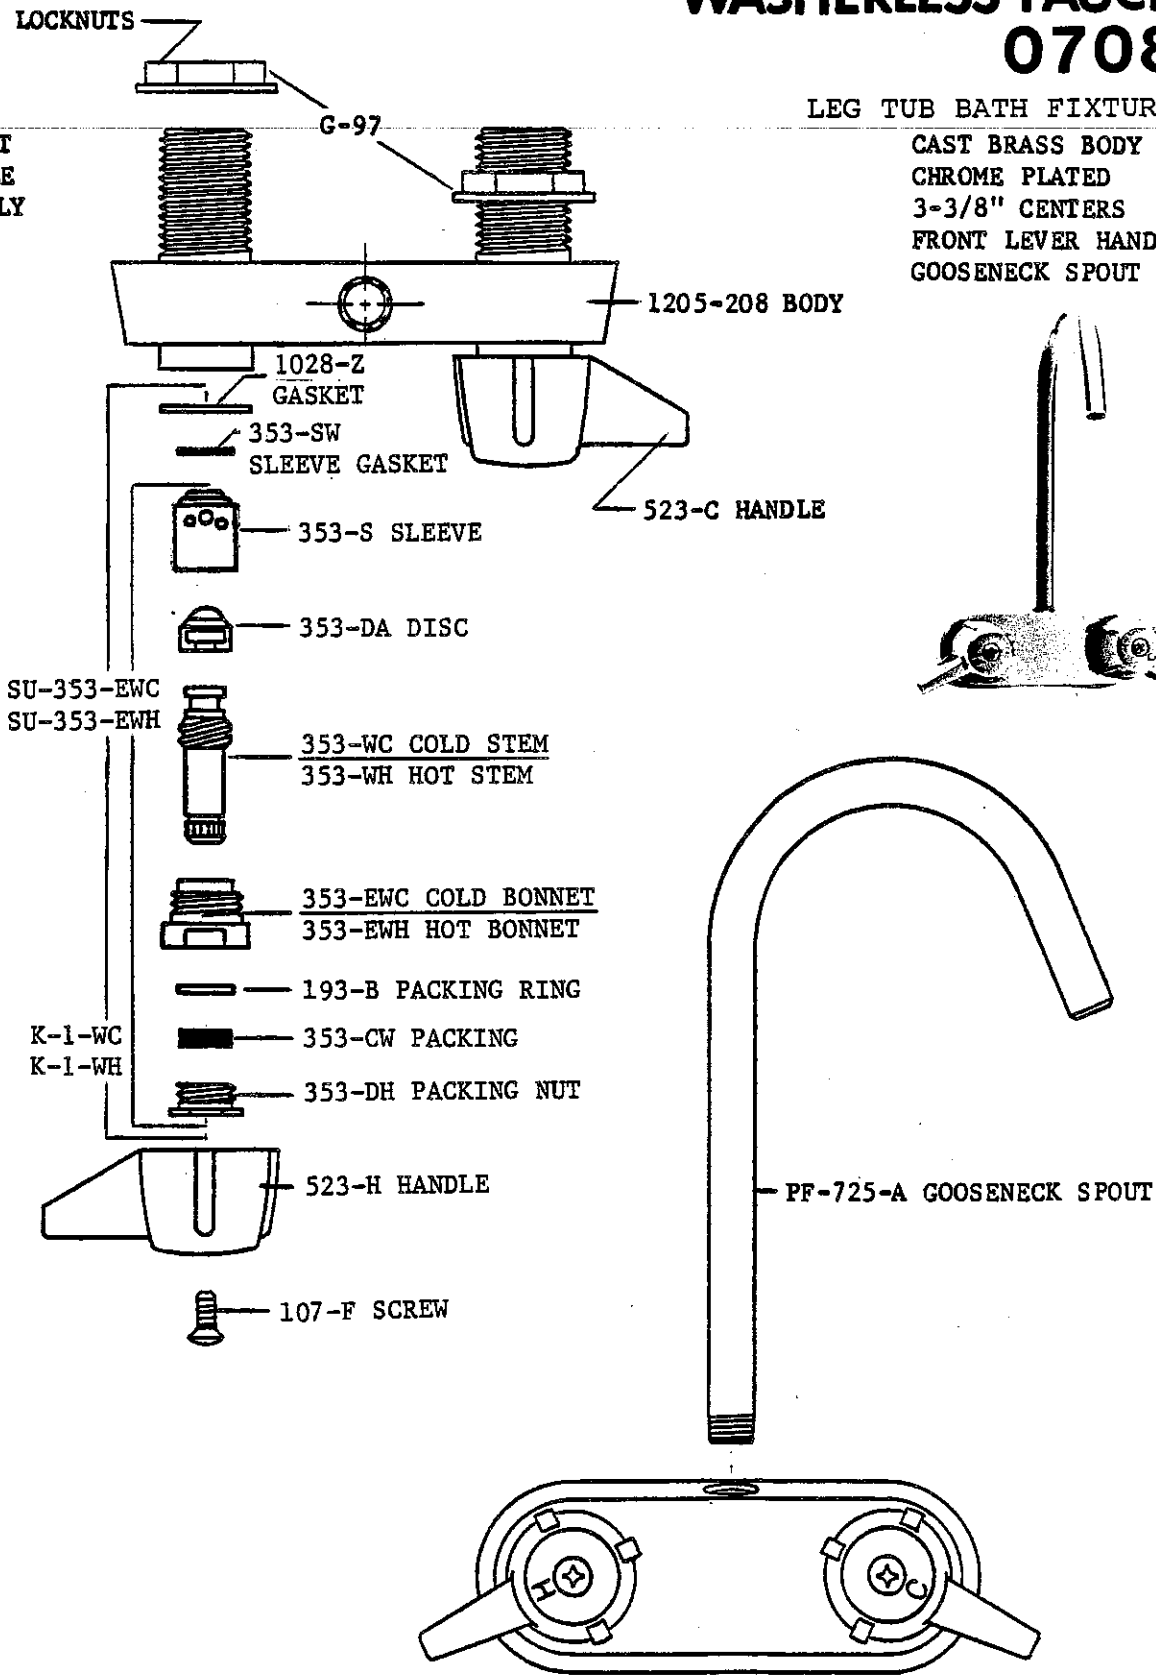

WASHERLESS FAUCET 0708

LEG TUB BATH FIXTURES

CAST BRASS BODY
CHROME PLATED
3-3/8" CENTERS
FRONT LEVER HANDLES
GOOSENECK SPOUT

4090-3/4" LOCKNUTS

BODY NOT
AVAILABLE
SEPARATELY

Central Brass

1991

2950 East 55th Street Cleveland, Ohio 44127 (216) 883-0220