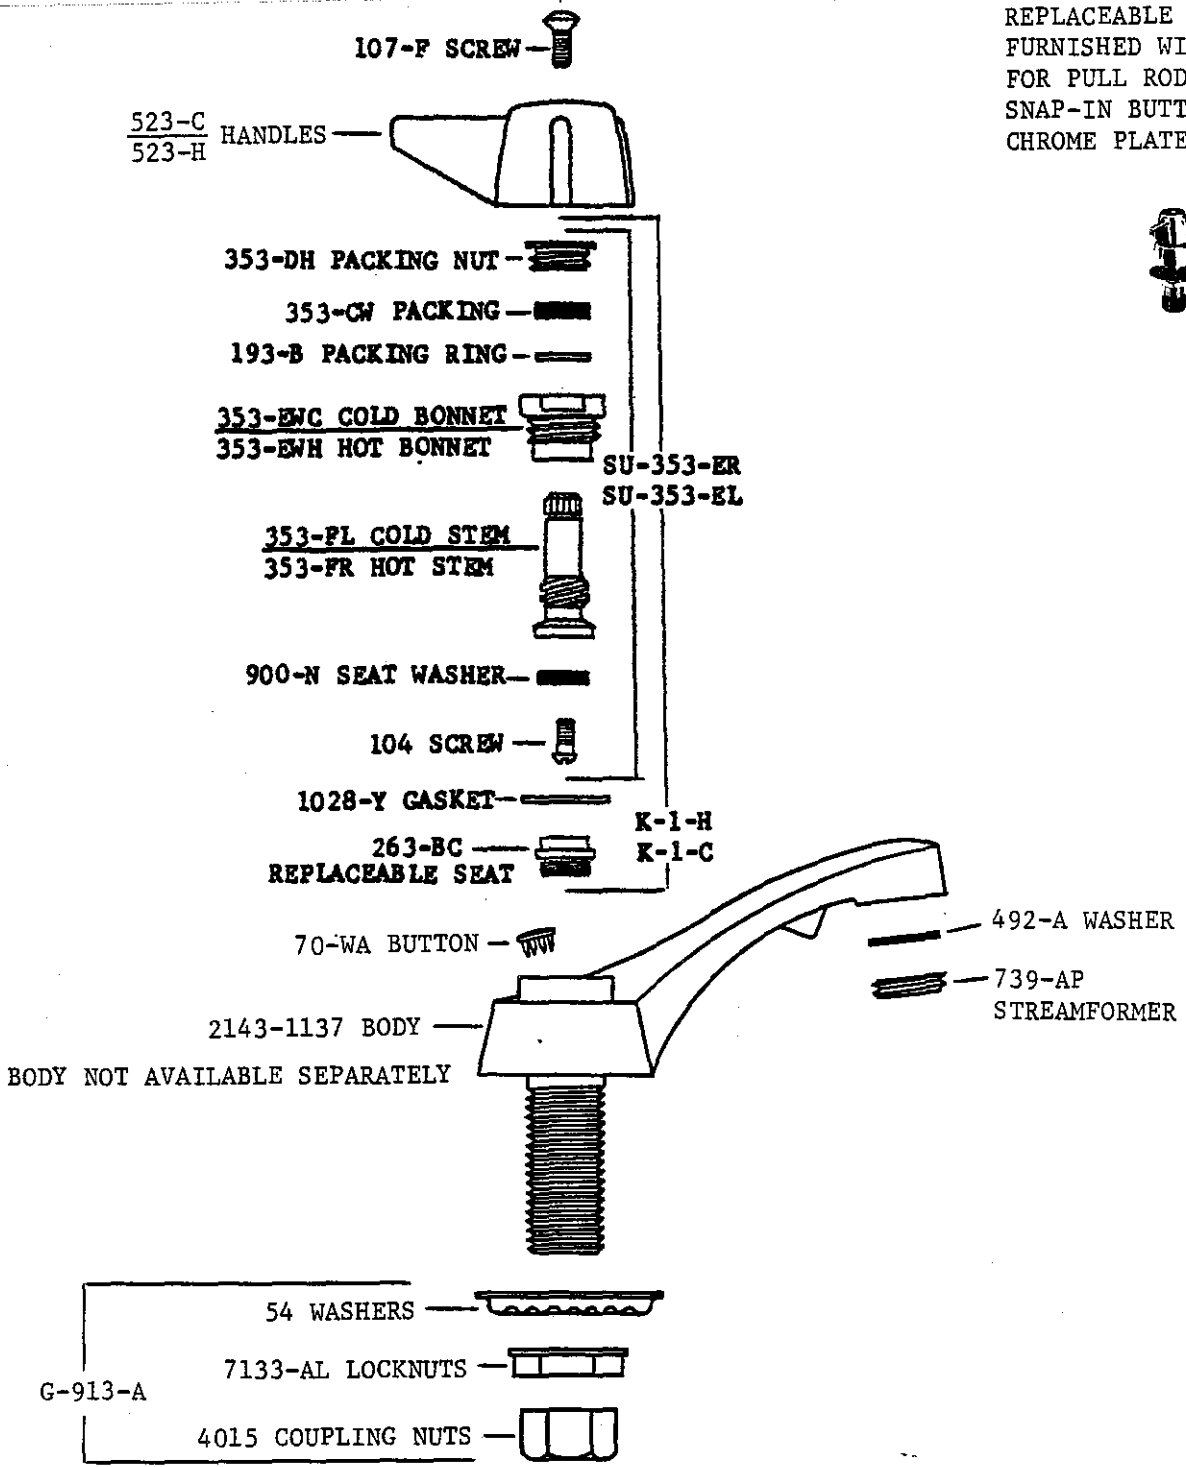

1991

1133-D

CENTERSET FAUCET, FURNISHED WITH POP-UP UNIT. SEE CATALOG NO. 1133 & ADD SU-1107 POP-UP UNIT; G-195-DST BALL LEVER GROUP; SU-195-BT KNOB & PULL ROD SUB-UNIT.

Central Brass

1137

LAVATORY FAUCET
 CAST BRASS BODY
 4" CENTERSET
 REPLACEABLE SEATS
 FURNISHED WITH HOLE
 FOR PULL ROD AND WITH
 SNAP-IN BUTTON INCLUDED
 CHROME PLATED