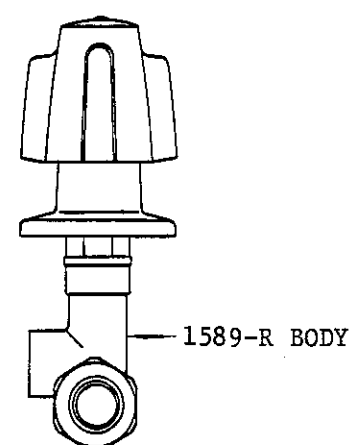

1240

SHOWER VALVE
WITH CAST BRASS BODY,
SINGLE BY-PASS AND
UNION-THREADED
ESCUTCHEON.
1/2-14 NPS FEMALE
I.P. UNION.
(SOLD IN PAIRS ONLY)
REPLACEABLE SEATS
CHROME PLATED TRIM

BODIES NOT AVAILABLE SEPARATELY.

Central Brass