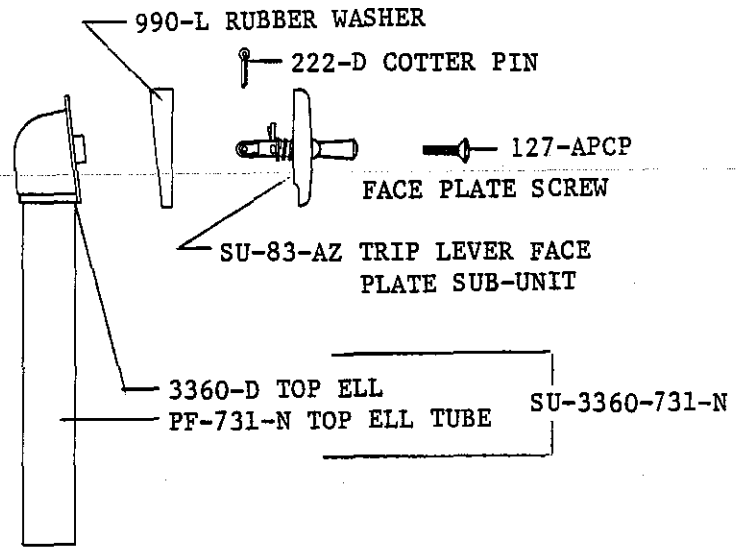

1555

BATH DRAIN
MULTI-TUB
TRIP LEVER, LIGHT
PATTERN-CAST BRASS
TEE AND TOP ELL.
CHROME PLATED TRIM

Central Brass