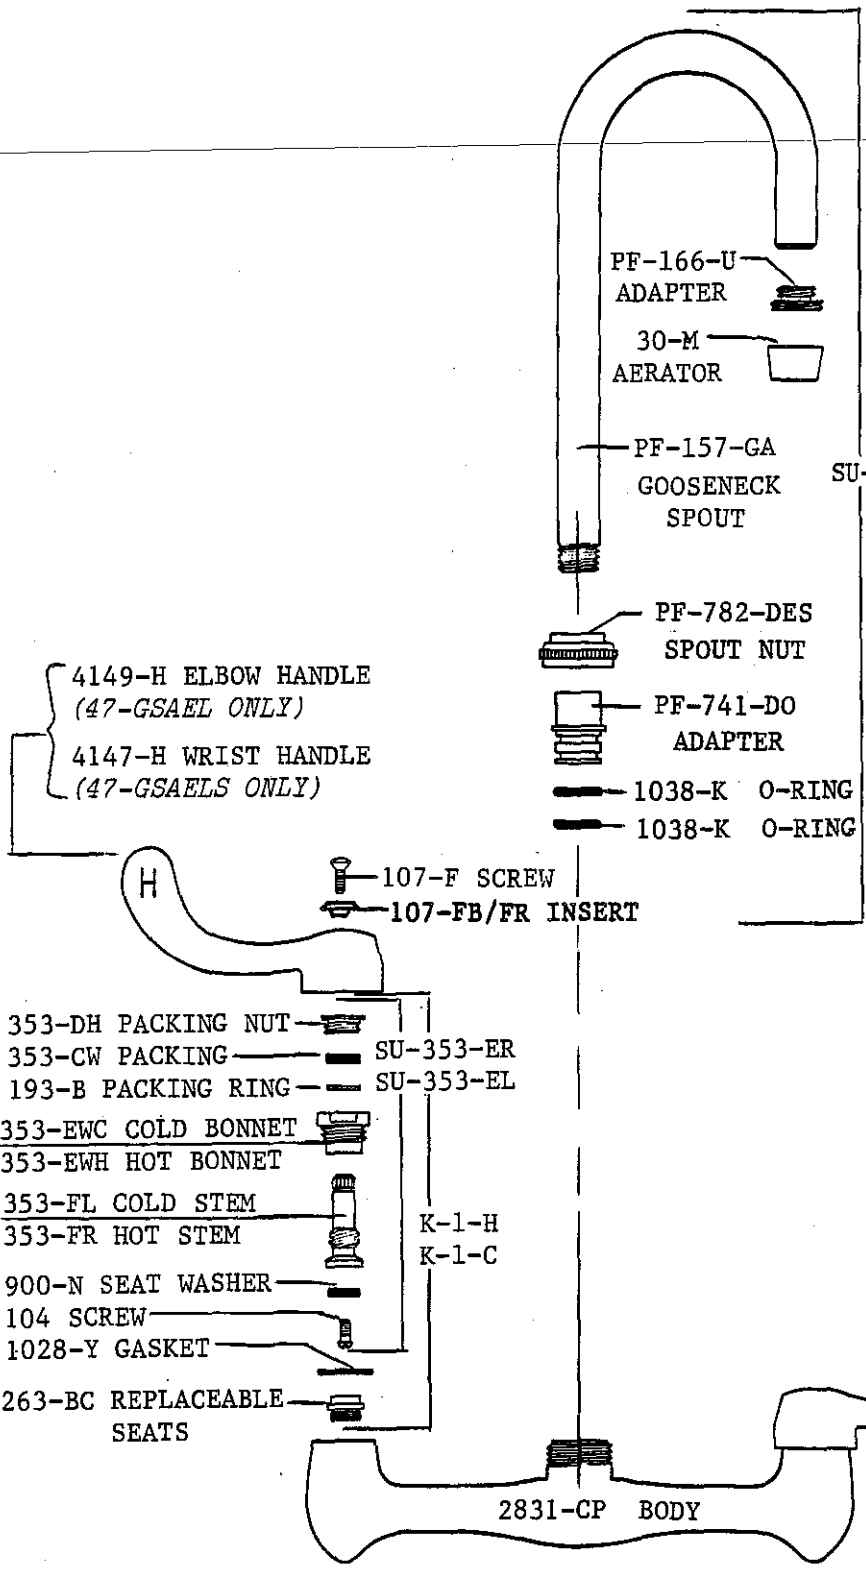

4149-H ELBOW HANDLE
(47-GSAEL ONLY)
4147-H WRIST HANDLE
(47-GSAELS ONLY)

PF-166-U ADAPTER
30-M AERATOR
PF-157-GA GOOSENECK SPOUT
SU-157-GSA
PF-782-DES SPOUT NUT
PF-741-DO ADAPTER
1038-K O-RING
1038-K O-RING

H
107-F SCREW
107-FB/FR INSERT
353-DH PACKING NUT
353-CW PACKING SU-353-ER
193-B PACKING RING SU-353-EL
353-EWC COLD BONNET
353-EWH HOT BONNET
353-FL COLD STEM
353-FR HOT STEM
K-1-H
K-1-C
900-N SEAT WASHER
104 SCREW
1028-Y GASKET
263-BC REPLACEABLE SEATS

C
4149-C ELBOW HANDLE
(47-GSAEL ONLY)
4147-C WRIST HANDLE
(47-GSAELS ONLY)

BODY NOT AVAILABLE SEPARATELY

SEE OTHER SIDE FOR SHANK INFORMATION

Central Brass

2950 East 55th Street Cleveland, Ohio 44127 (216) 883-0220

1991