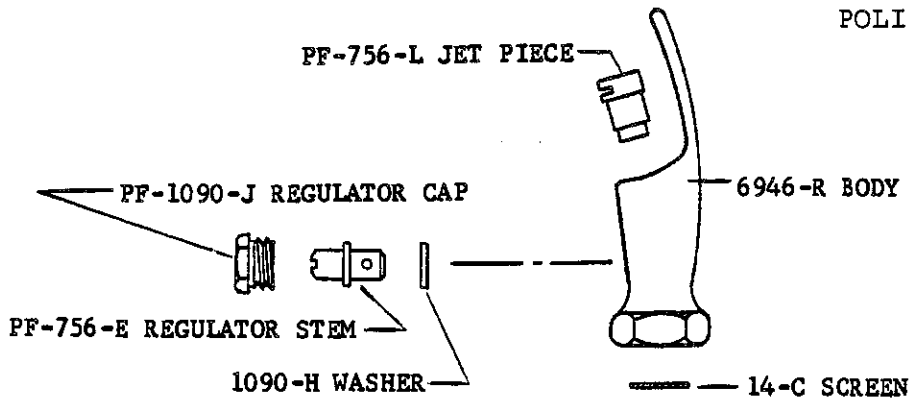

0377

DRINKING FAUCET HEADS
CAST BRASS BODY
3/8" NPS FEMALE
WITH STREAM CONTROL,
POLISHED CHROME FINISH.