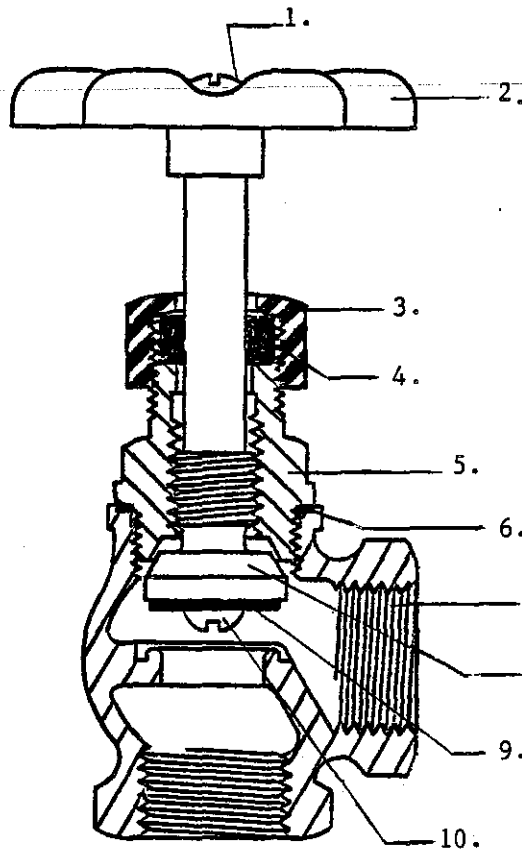

ANGLE VALVE

0594

CAST BRASS BODY

- 3/8"-18 NPS female
- 1/2"-14 NPS female
- 3/4"-14 NPS female

ANGLE VALVE

0594-LB 1/2

CAST BRASS BODY WITH LONG STEM AND LONG BONNET.

- 1/2"-14 NPS female