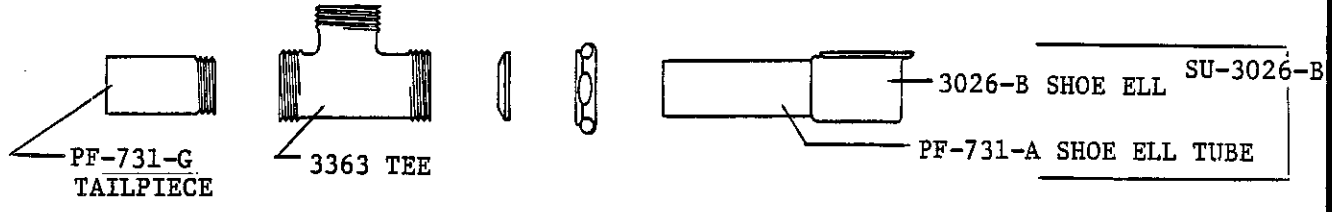

1991

1674-LD

BATH DRAIN
POP-UP DRAIN
FOR 14" TUB WITH
LAY DOWN TEE.
CHROME PLATED TRIM

Central Brass

2950 East 55th Street Cleveland, Ohio 44127 (216) 883-0220

1675

BATH DRAIN
POP-UP DRAIN
CHROME PLATED TRIM