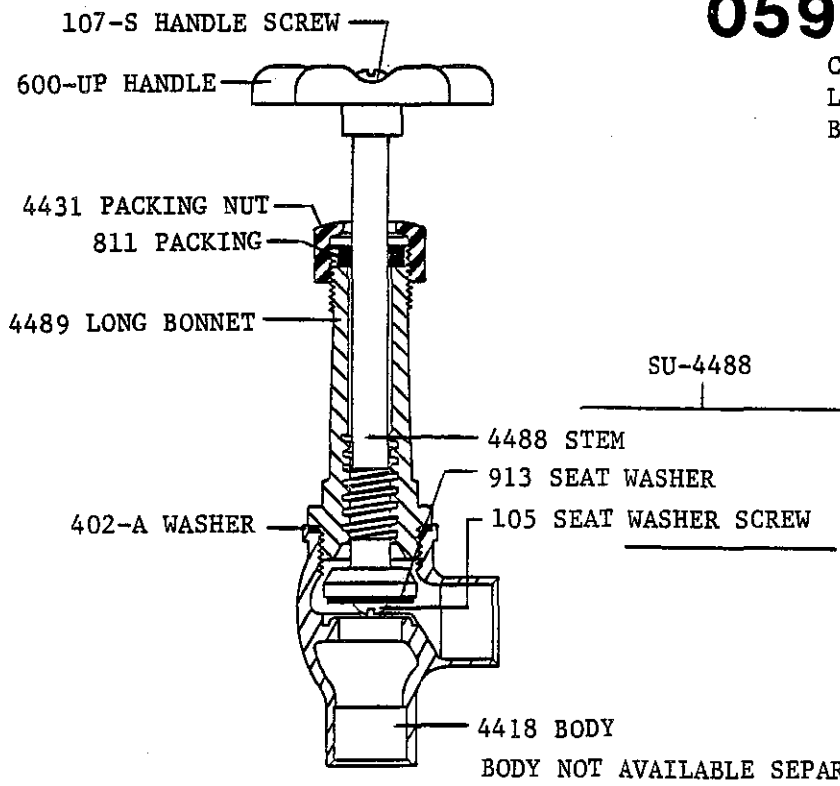

BODY NOT AVAILABLE SEPARATELY.

Central Brass

1991

2950 East 55th Street Cleveland, Ohio 44127 (216) 883-0220

ANGLE VALVE
0597-1/2
 CAST BRASS BODY
 • 1/2" - C x C

ANGLE VALVE
0597-LB1/2
 CAST BRASS BODY WITH
 LONG STEM AND LONG
 BONNET.
 • 1/2" - C x C