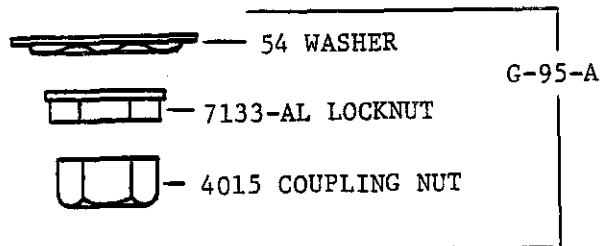

Central Brass

2950 East 55th Street Cleveland, Ohio 44127 (216) 883-0220

WASHERLESS FAUCET 0794

LAUNDRY OR BAR FAUCET

CAST BRASS BODY
SHELL TYPE
4" CENTERS
6" TUBE SPOUT
CHROME PLATED

BODY NOT AVAILABLE SEPARATELY