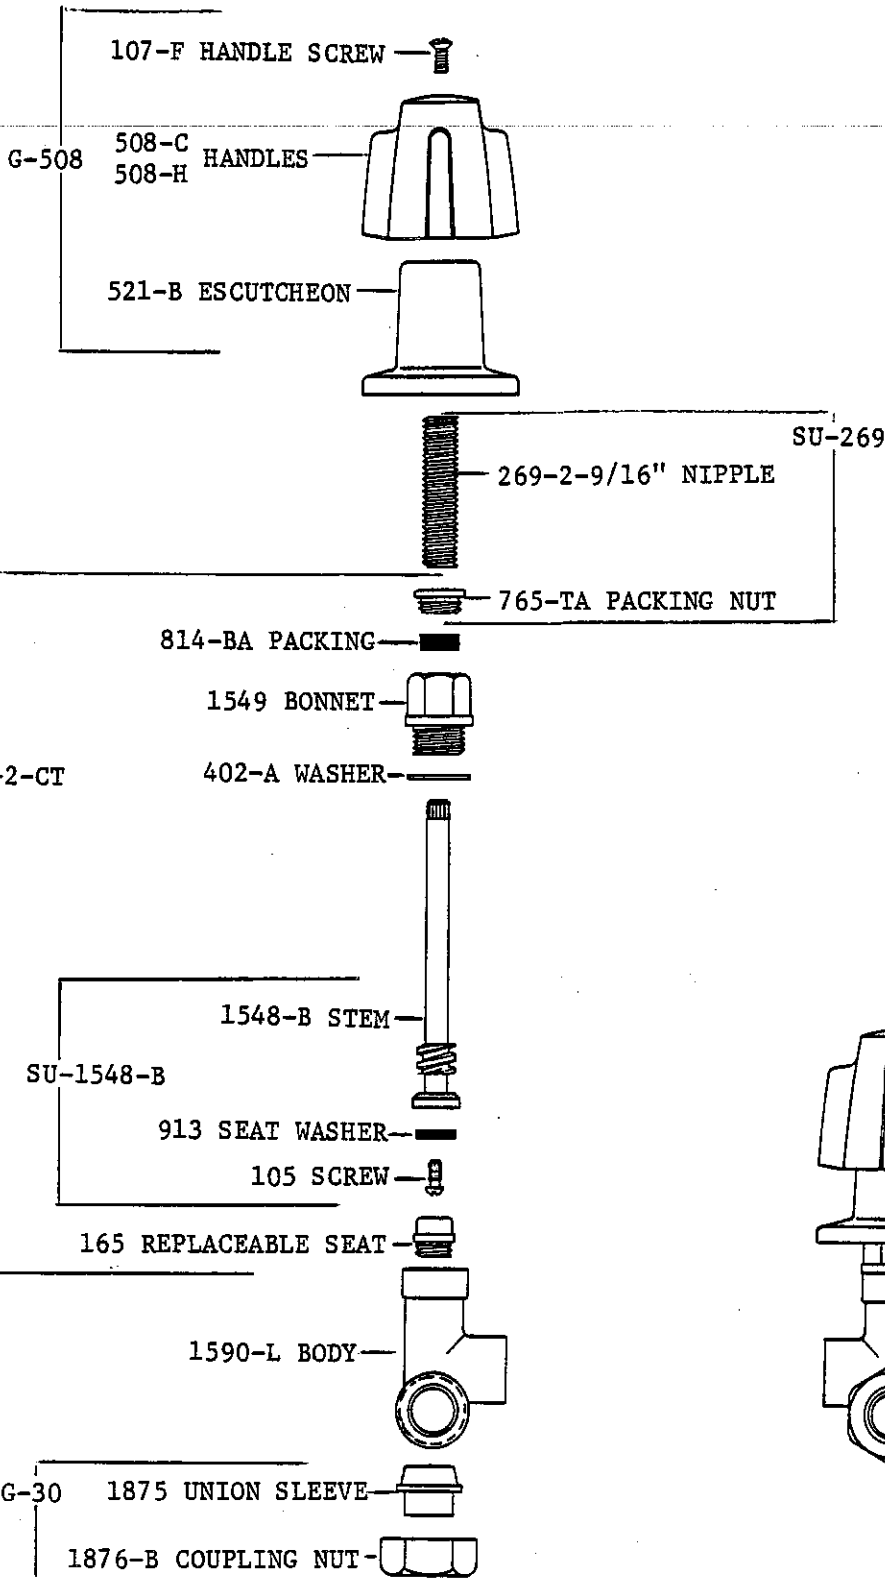

1246

SHOWER CORNER VALVE
CAST BRASS BODY,
1/2-14 NPS I.P. UNION.
(SOLD IN PAIRS ONLY).
REPLACEABLE SEATS
CHROME PLATED TRIM

BODIES NOT AVAILABLE SEPARATELY.

Central Brass