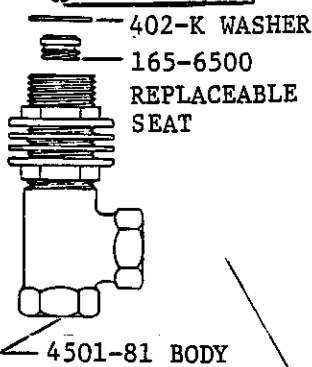

TUBING NOT SUPPLIED.