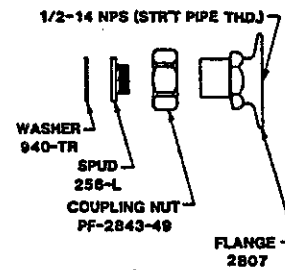

SU-2807
FEMALE FLANGE
ADJUSTABLE (7-7/8" to 8-1/8") CENTERS

Y