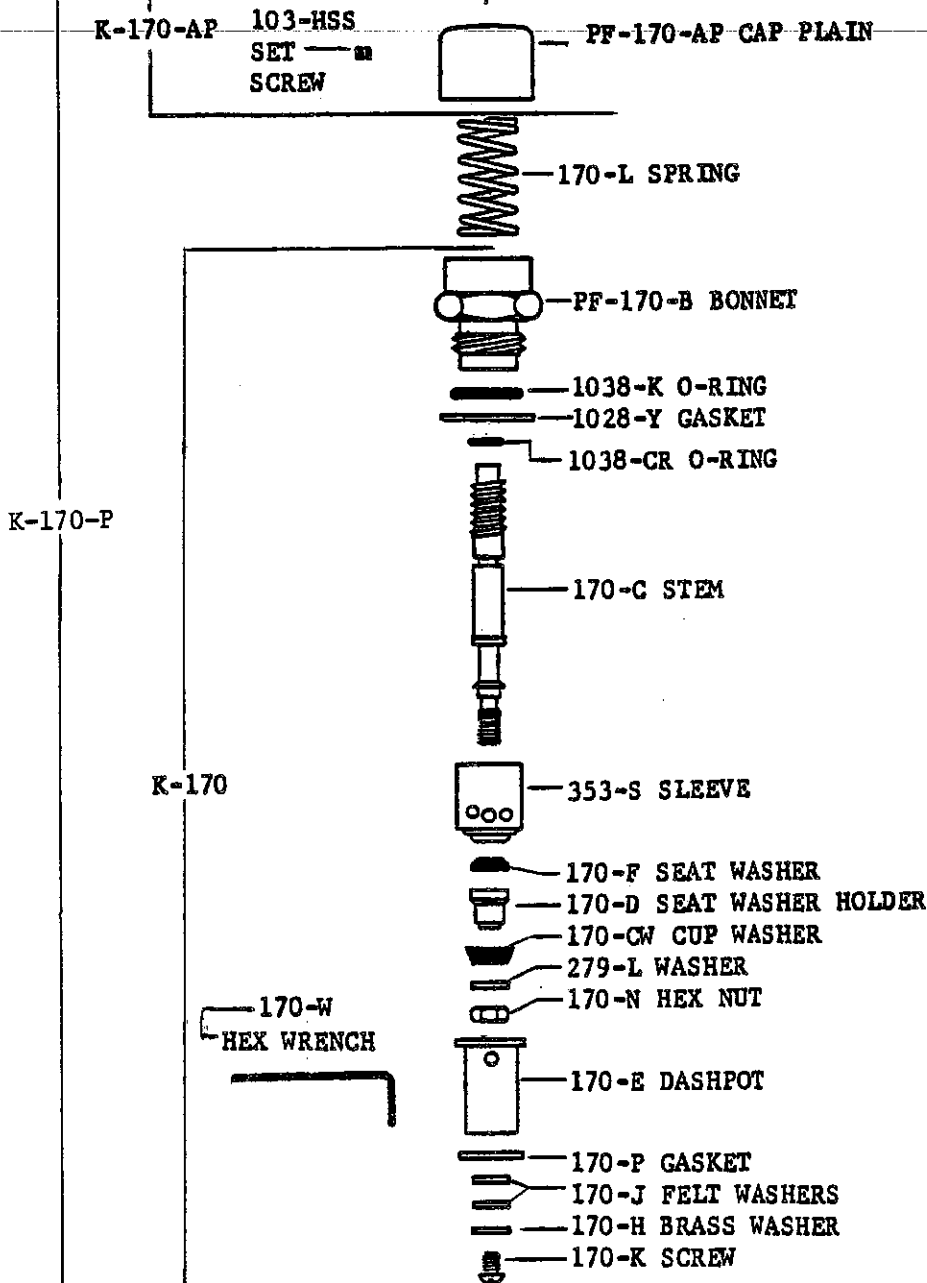

0336

SLOW CLOSING
STRAIGHT STOP

- 3/8" NPS female.
- 1/2" NPS female.

CAST BRASS BODY
POLISHED CHROME FINISH
UNIQUE EXTERNAL CYCLE
ADJUSTMENT.

59-A BRASS SEAT — SU-7049
7049 BODY 3/8" — BODY SUB-UNIT

59-A BRASS SEAT — SU-7053
7053 BODY 1/2" — BODY SUB-UNIT

BODY NOT AVAILABLE SEPARATELY.

Central Brass