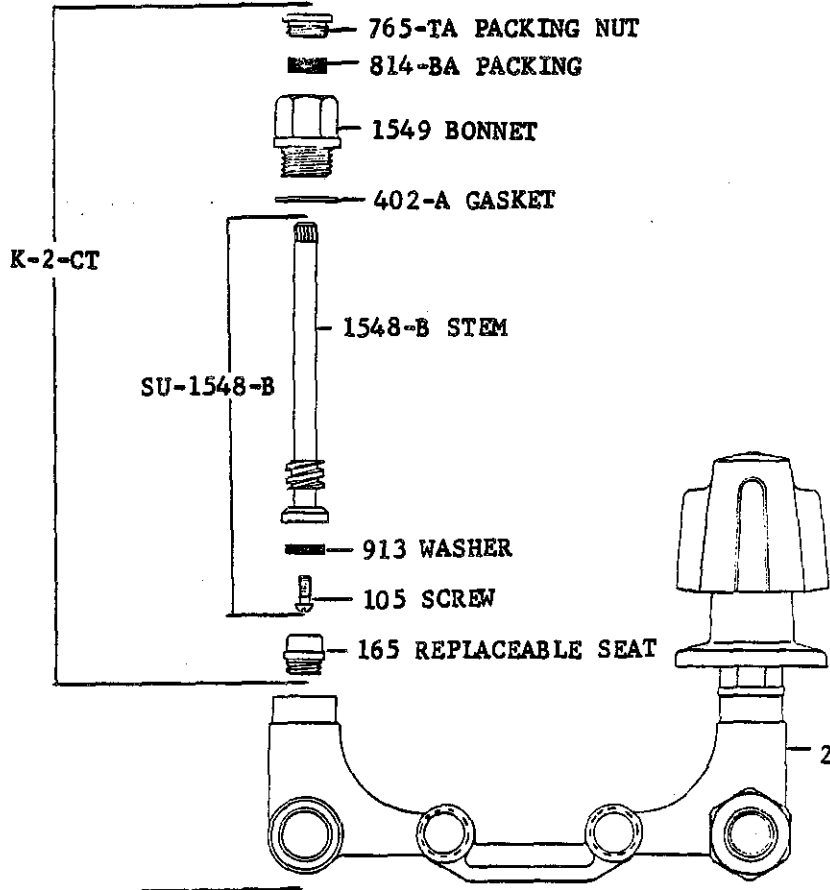

0455

WASH MACHINE FILLER
CAST BRASS BODY
1/2" N.P.S. UNION
INLET. 1/2" NPS FEMALE
OUTLET. 8" CENTER
CHROME PLATED HANDLES
AND ESCUTCHEONS.
REPLACEABLE SEATS

Central Brass