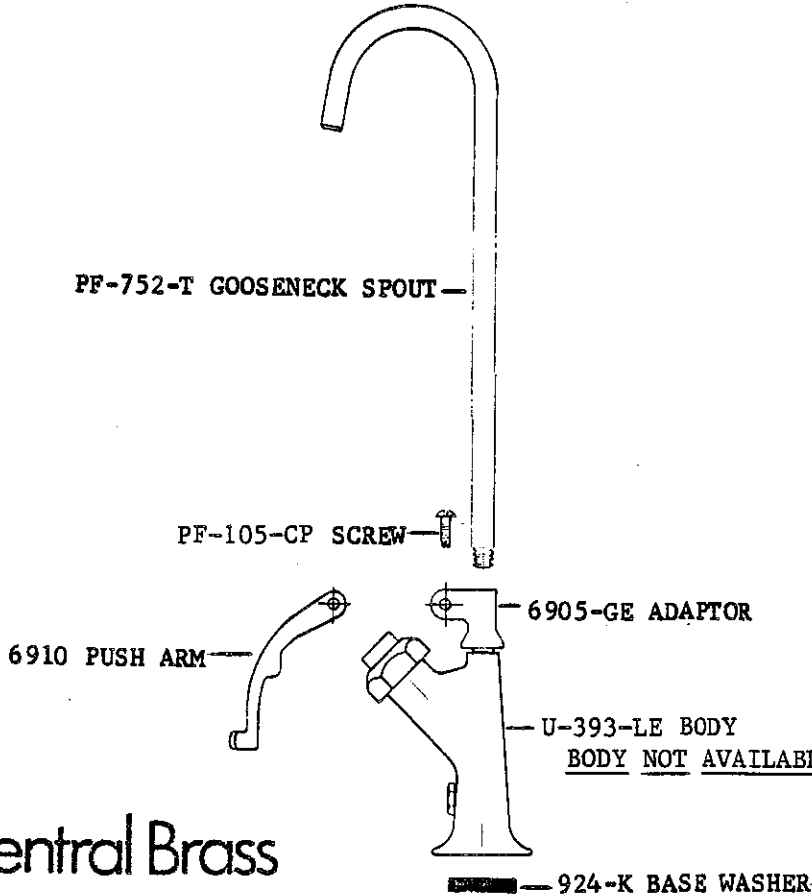

0395

GLASS FILLERS
CAST BRASS BODY
PUSH BACK TYPE
WITH GOOSENECK SPOUT
3/8" FEMALE