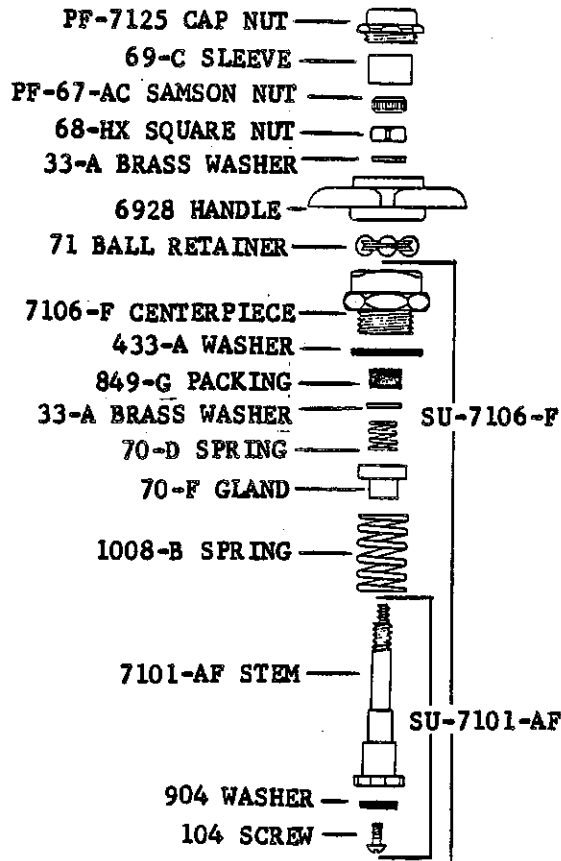

0332

SELF-CLOSING
STRAIGHT STOP
• 3/8" NPS female

CAST BRASS BODY
FEMALE WITH REGULATOR
4-ARM CROSS HANDLE
POLISHED CHROME FINISH

7050 BODY —

BODY NOT AVAILABLE SEPARATELY.