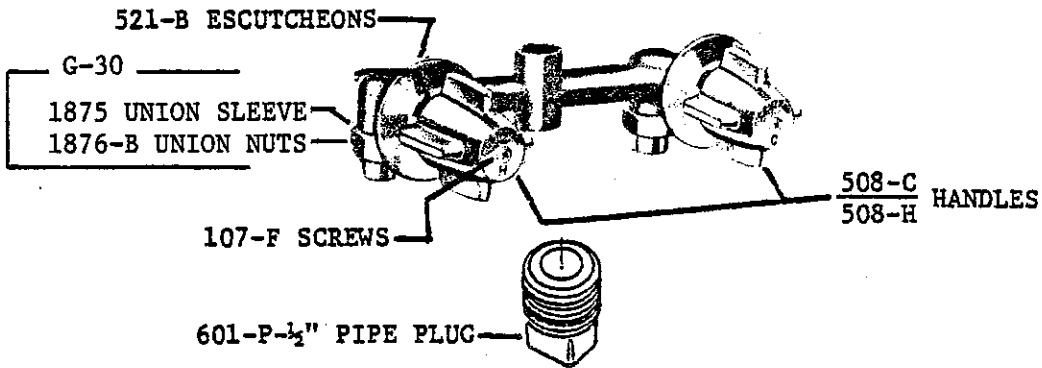

6" BATH & SHOWER FIXTURE
TWO VALVE, IRON PIPE UNIONS,
CAST BRASS BODY, REPLACEABLE
SEATS, CHROME PLATED TRIM.

6266

BODY ASSEMBLY
SHOWER HEAD, ARM
AND FLANGE.