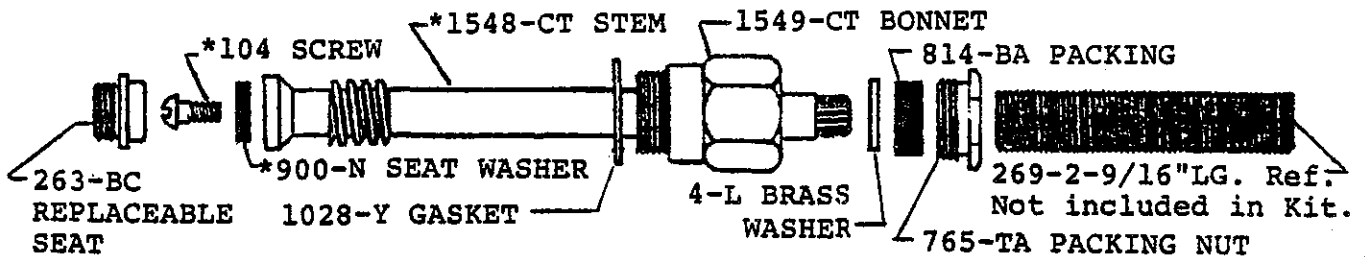

6" BATH AND SHOWER FIXTURE
TWO VALVE, IRON PIPE UNIONS
CAST BRASS BODY, REPLACEABLE
SEATS, CHROME PLATED TRIM

1035-SS FLANGE

PF-714-WT SHOWER ARM

SU-3035-1/2 SHOWER HEAD

6056

BODY ASSEMBLY ONLY

601-P-1/2" PIPE PLUG

521-B ESCUTCHEONS

G-30

1875 UNION SLEEVE
1876-B UNION NUTS

107-F SCREWS

508-C
508-H HANDLES

6066

BODY ASSEMBLY
WITH TWIN ELL
3/4" IPS DIVERter
SPOUT

6076

BODY ASSEMBLY
WITH TWIN ELL
3/4" IPS DIVERter
SPOUT
SHOWER HEAD, ARM
AND FLANGE

1161-B TWIN ELL

1061-AZ3/4 DIVERter SPOUT

K-3-CT VALVE STEM UNIT WITH WASHERS AND REPLACEABLE SEAT

* SU-1548-CT

Central Brass

2950 East 55th Street Cleveland, Ohio 44127 (216) 883-0220

1991