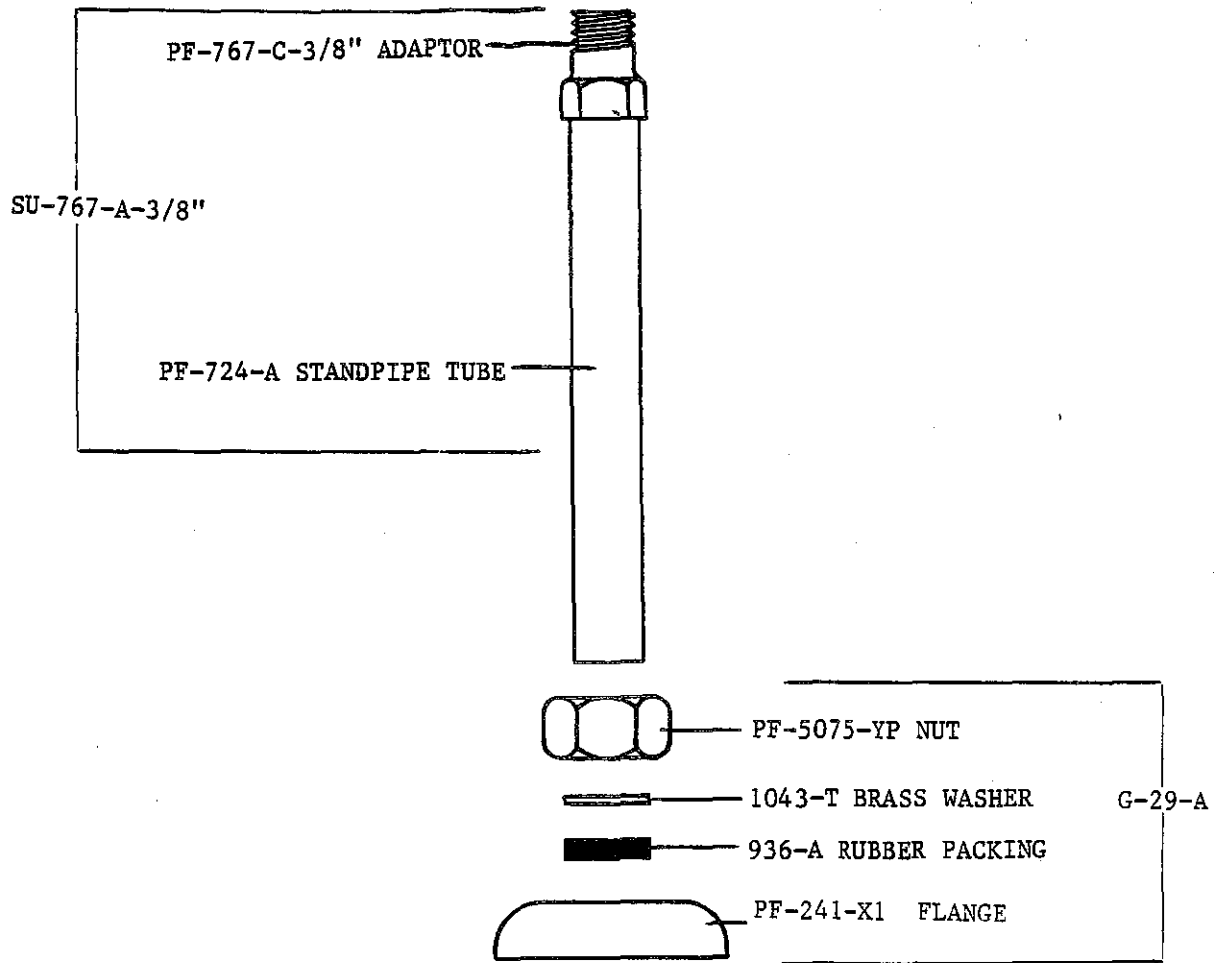

0342-3/8

URINAL/STANDPIPE
NUT AND FLANGE ASSEMBLY
CHROME PLATED

Central Brass

2950 East 55th Street Cleveland, Ohio 44127 (216) 883-0220

1991