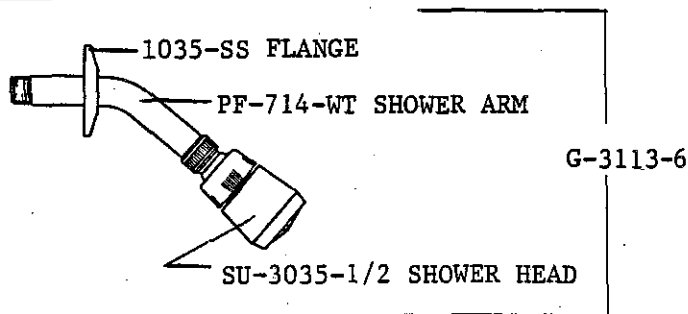

CENTRALGARD
PRESSURE BALANCE VALVE
CAST BRASS BODY
REPLACEABLE CARTRIDGE
1/2" I.P.S. INLET PORTS,
1/2" I.P.S. SHOWER OUTLET,
3/4" I.P.S. TUB OUTLET,
WITH FACE PLATE AND HANDLE

0100

PRESSURE BALANCE VALVE
WITH 3/4" I.P.S. DIVERTER
SPOUT, SHOWER HEAD, ARM &
FLANGE

0101

PRESSURE BALANCE VALVE
WITH SHOWER HEAD, ARM &
FLANGE

0102

PRESSURE BALANCE VALVE
WITH 3/4" I.P.S. DIVERTER
SPOUT