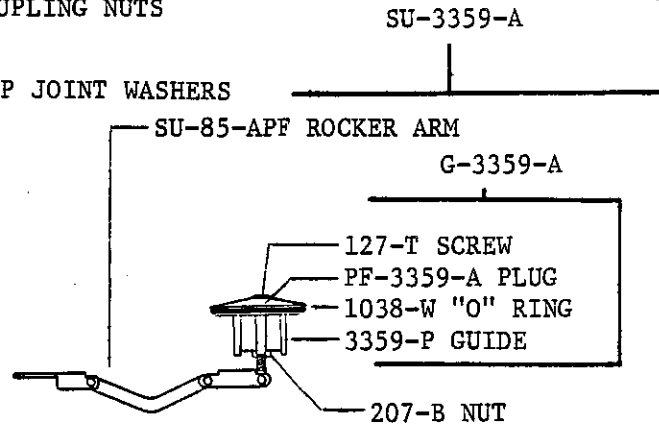

Central Brass

1684-LD

BATH DRAIN
CHAIN & STOPPER
FOR 14" TUB
LAY DOWN TEE
BRASS FACE PLATE
CHROME PLATED

1686-LD

SAME AS 1684-LD
EXCEPT FOR 16" TUB

Central Brass

2950 East 55th Street Cleveland, Ohio 44127 (216) 883-0220