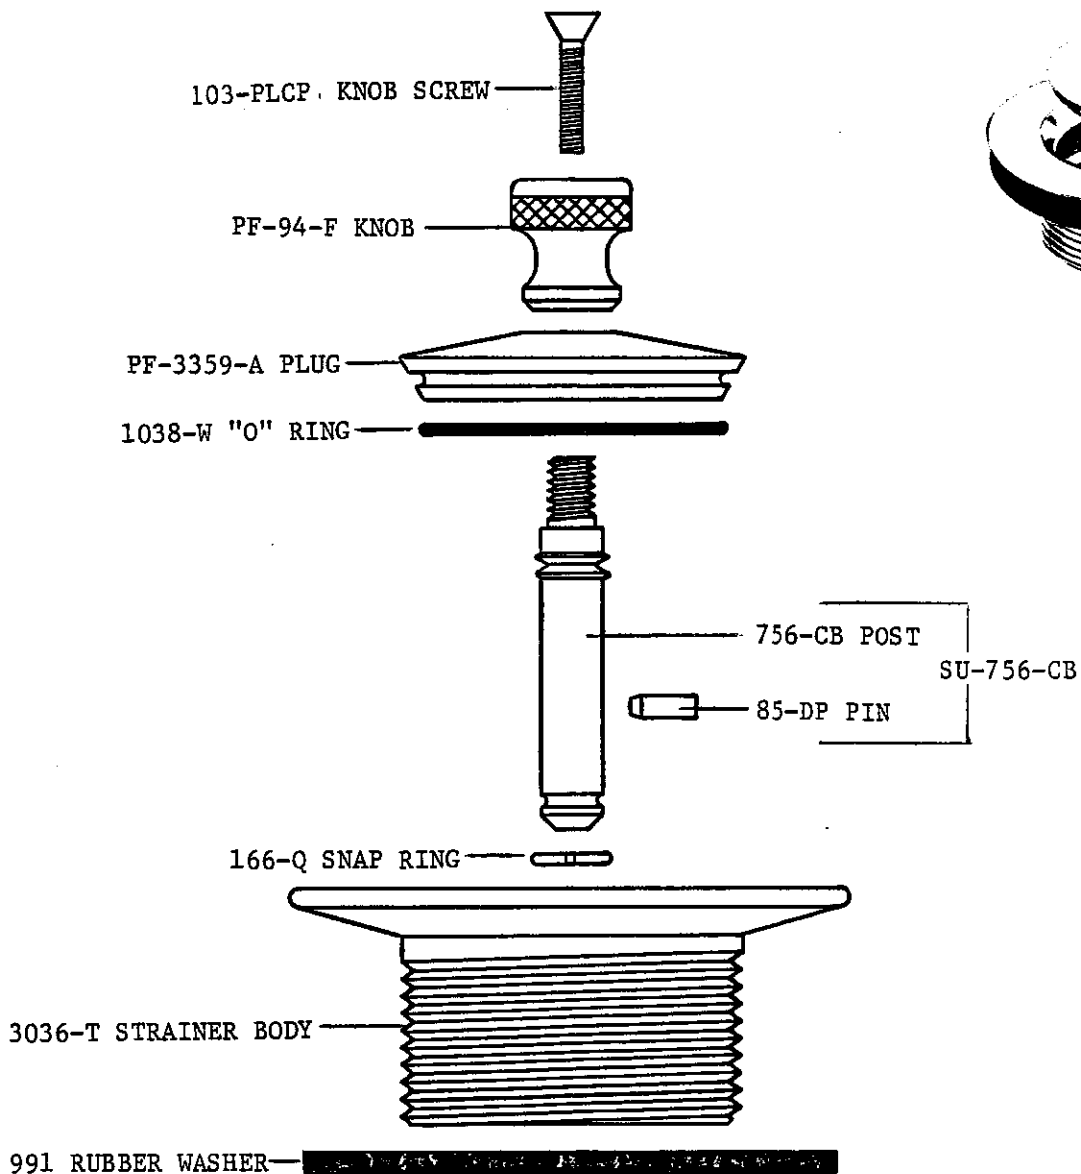

1641

BATH DRAIN
FOR CAST IRON TRAPS
CENTRALIFT
1-1/2" I.P. MALE
CHROME PLATED

Central Brass

2950 East 55th Street Cleveland, Ohio 44127 (216) 883-0220

1991