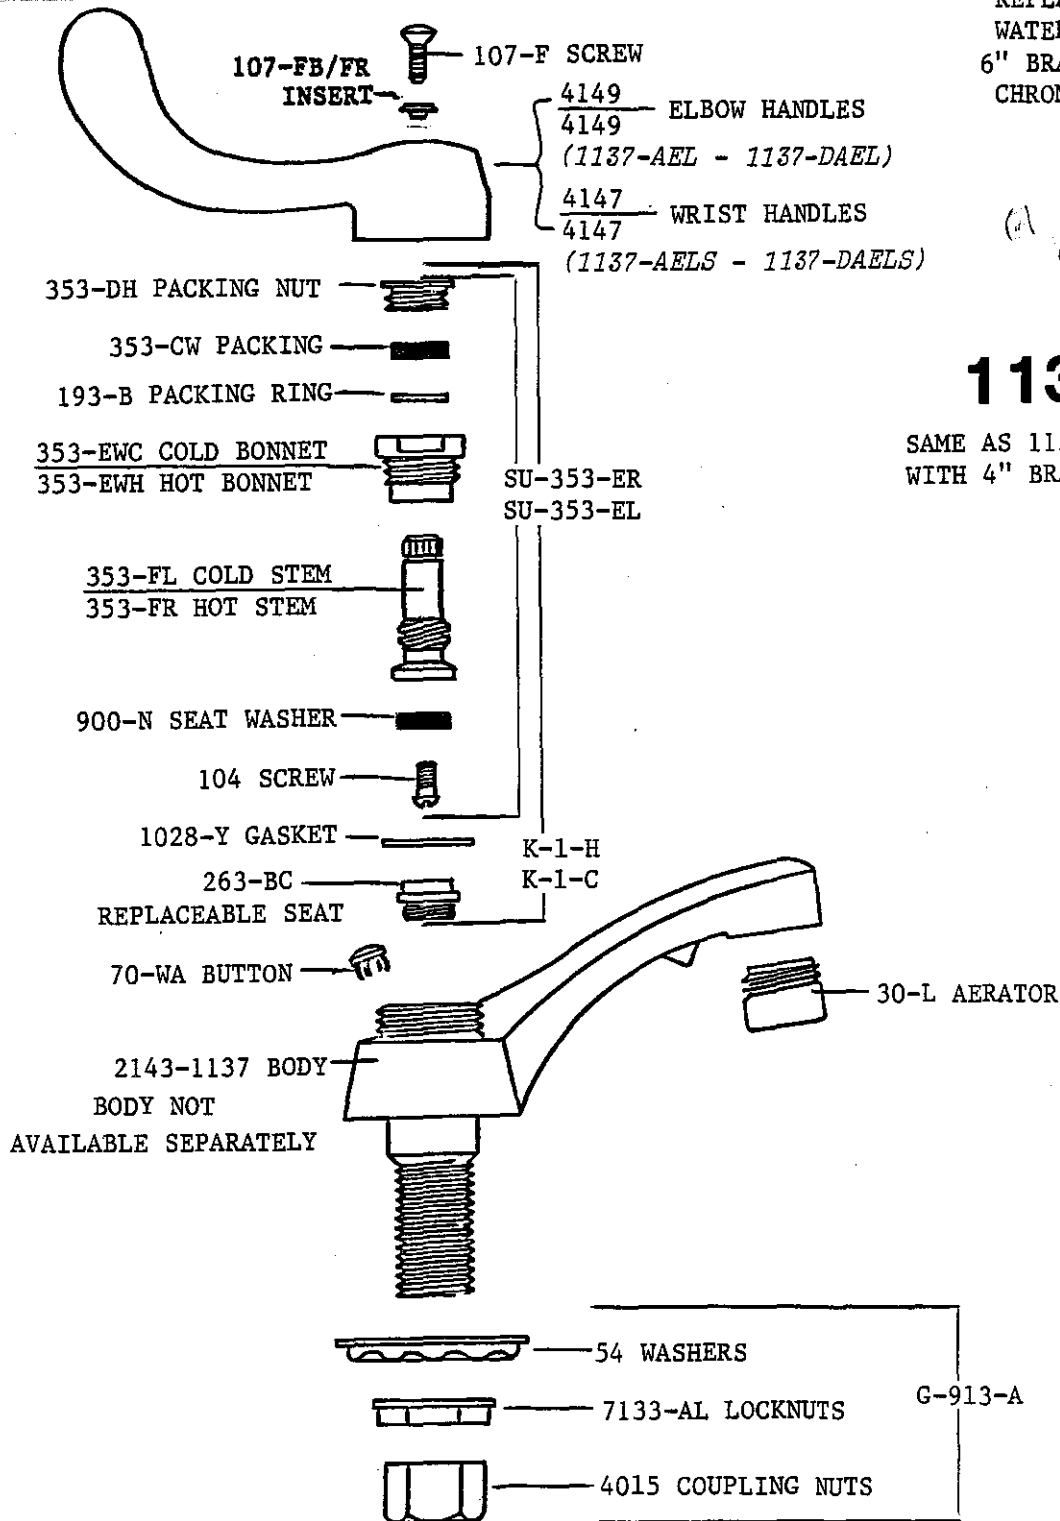

1139

LAVATORY FAUCET, Less Pull Rod Hole and with Chain Ring Only.

Central Brass

1137-AEL

CENTERSET FAUCET
CAST BRASS BODY
4" CENTERS

REPLACEABLE SEATS
WATER-SAVING AERATOR
6" BRASS ELBOW HANDLES
CHROME PLATED