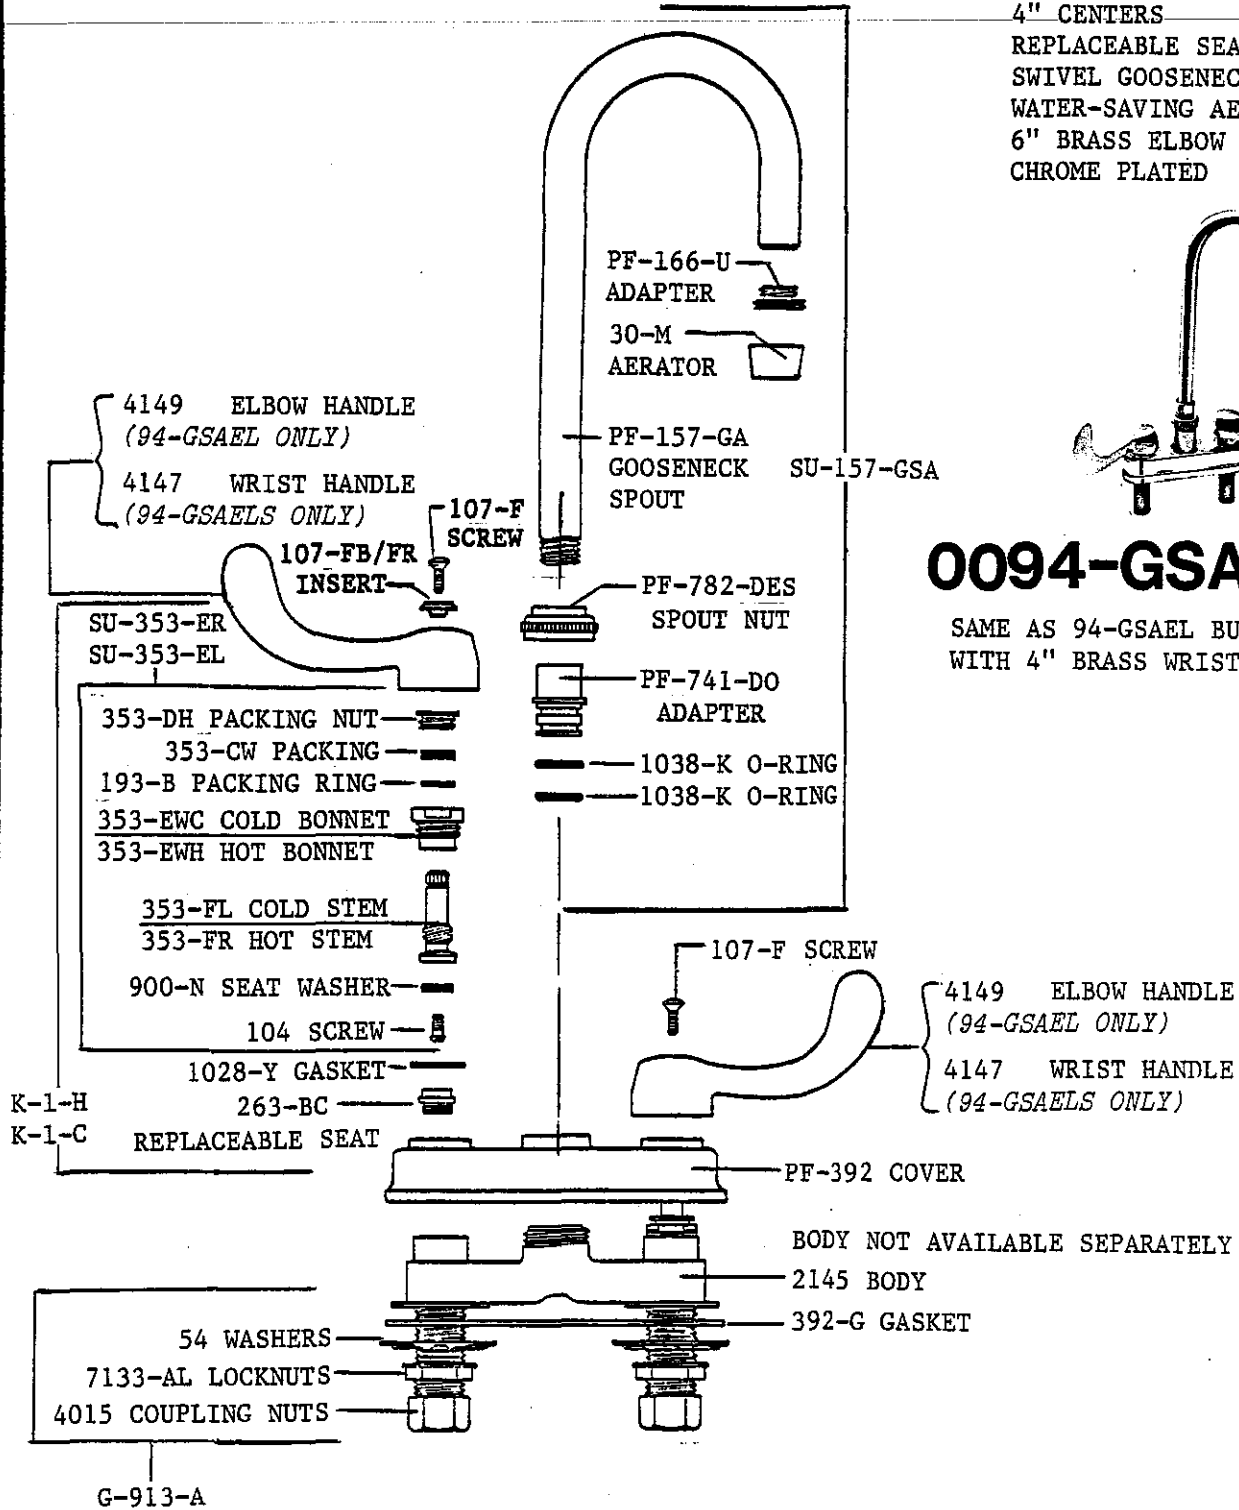

Central Brass

CENTRALGARD
PRESSURE BALANCE VALVE
CAST BRASS BODY
REPLACEABLE CARTRIDGE
1/2" I.P.S. INLET PORTS,
1/2" I.P.S. SHOWER OUTLET,
3/4" I.P.S. TUB OUTLET,
WITH FACE PLATE AND HANDLE

0100

PRESSURE BALANCE VALVE
WITH 3/4" I.P.S. DIVERTER
SPOUT, SHOWER HEAD, ARM &
FLANGE