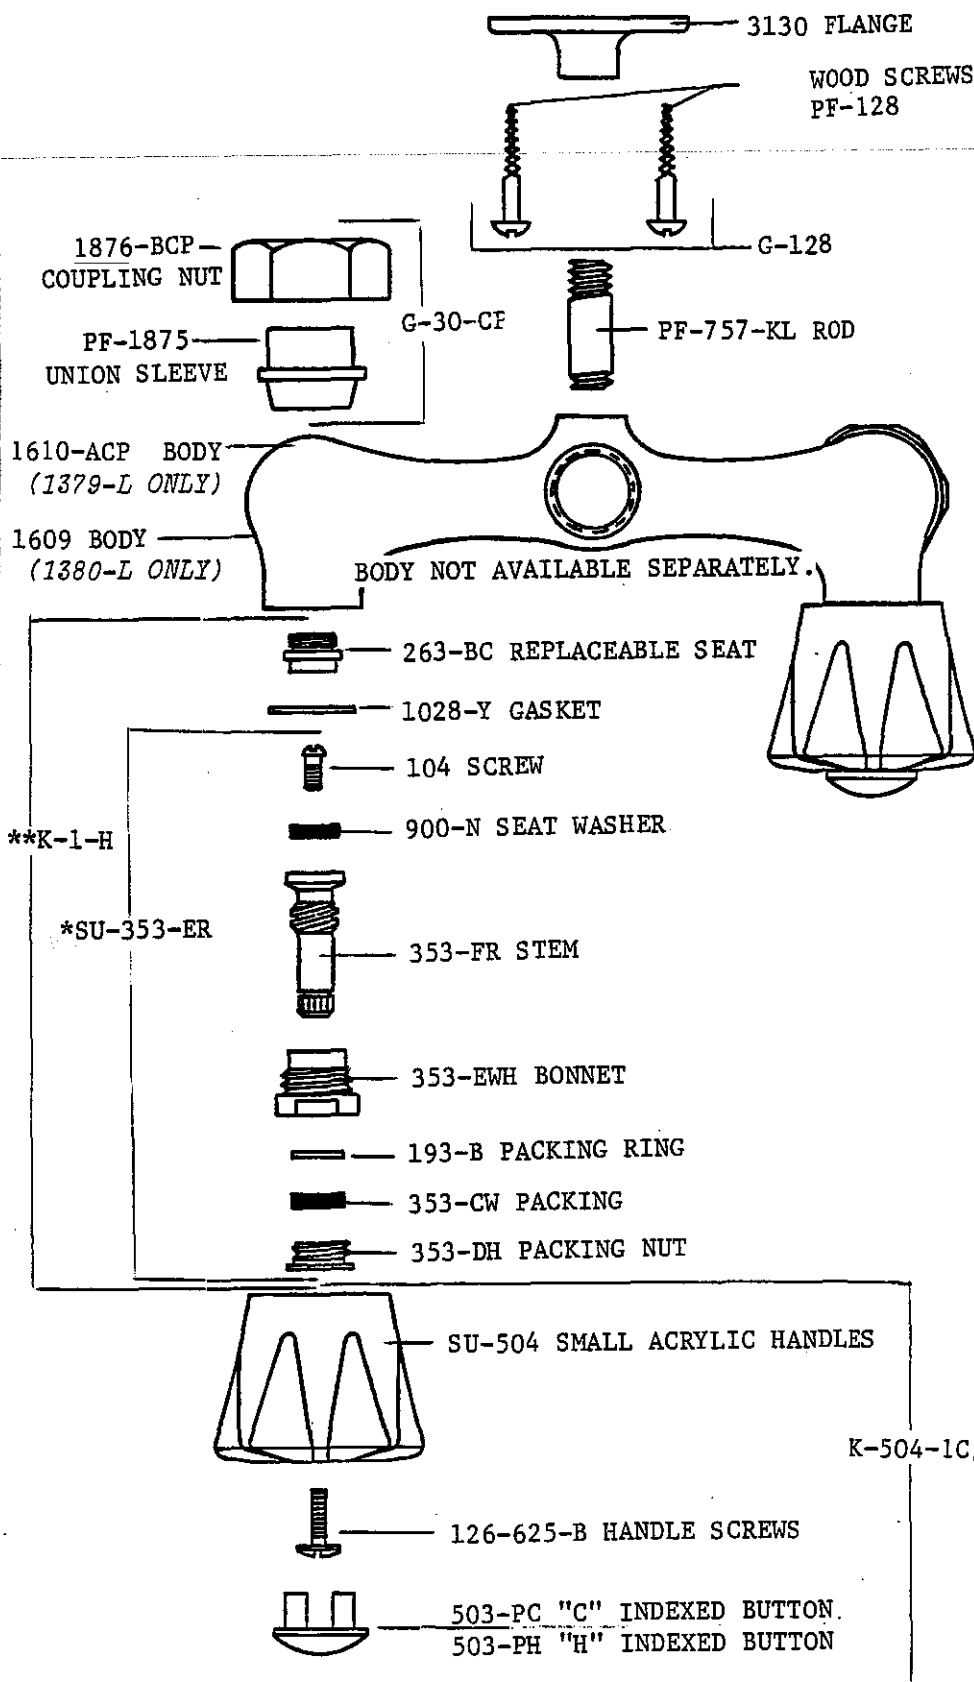

1379-L

SHOWER VALVE
EXPOSED SHOWER VALVE
CAST BRASS BODY
6" CENTER (TOP OR
BOTTOM SUPPLY).
REPLACEABLE SEATS
CHROME PLATED

411 WASHER
1580 PIPE CAP

1380-L

SAME AS ABOVE BUT
WITH 8" CENTERS AND
(3173-C & 3173-H)-
BRASS CROSS HANDLES.

Central Brass

2950 East 55th Street Cleveland, Ohio 44127 (216) 883-0220

*SU-353-ER, USED FOR BOTH HOT & COLD
**K-1-H, USED FOR BOTH HOT & COLD

1991