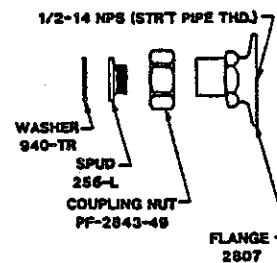

SU-2807
FEMALE FLANGE
ADJUSTABLE (7-7/8" to 8-1/8") CENTERS

Y