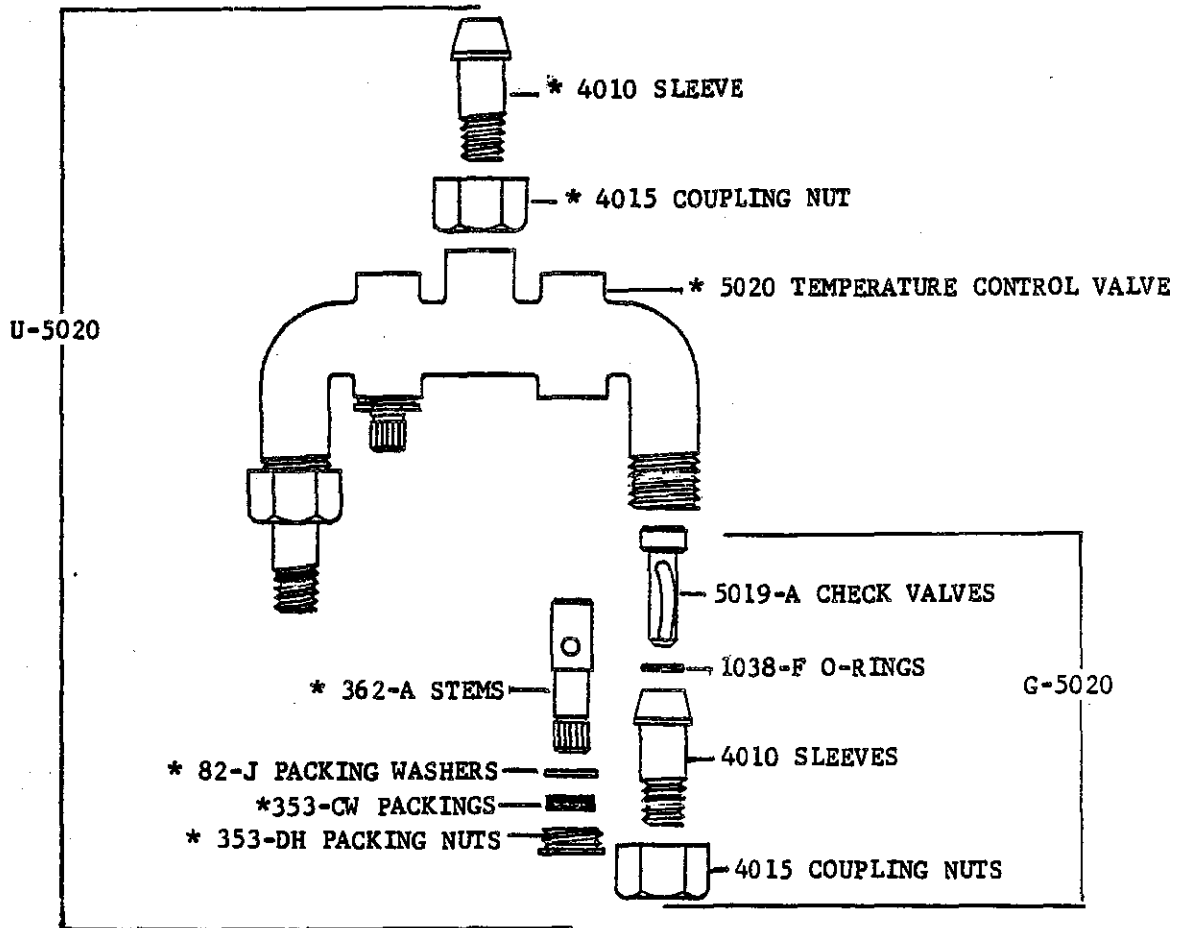

U-5020

ASSEMBLY FOR SINGLE SHANK LAVATORY FAUCETS

U-5020 TEMPERATURE CONTROL VALVE

*-SU-5020

Central Brass

2950 East 55th Street Cleveland, Ohio 44127 (216) 883-0220

1991