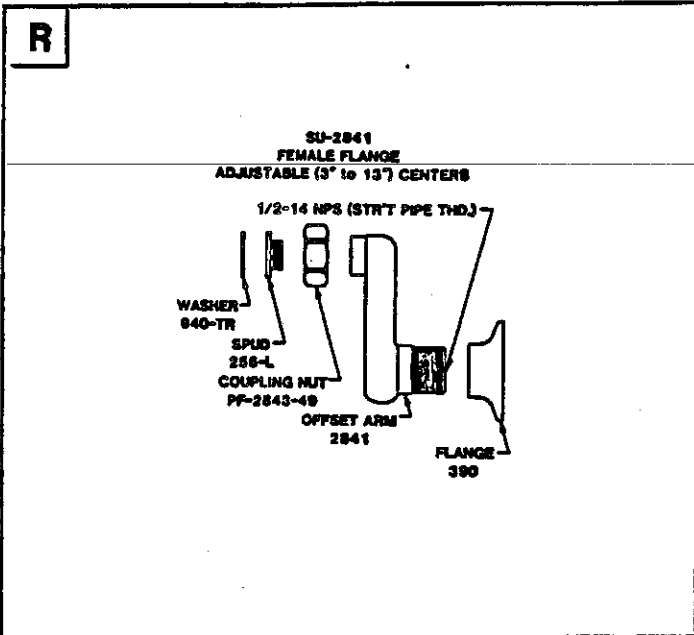

Central Brass

2950 East 55th Street Cleveland, Ohio 44127 (216) 883-0220