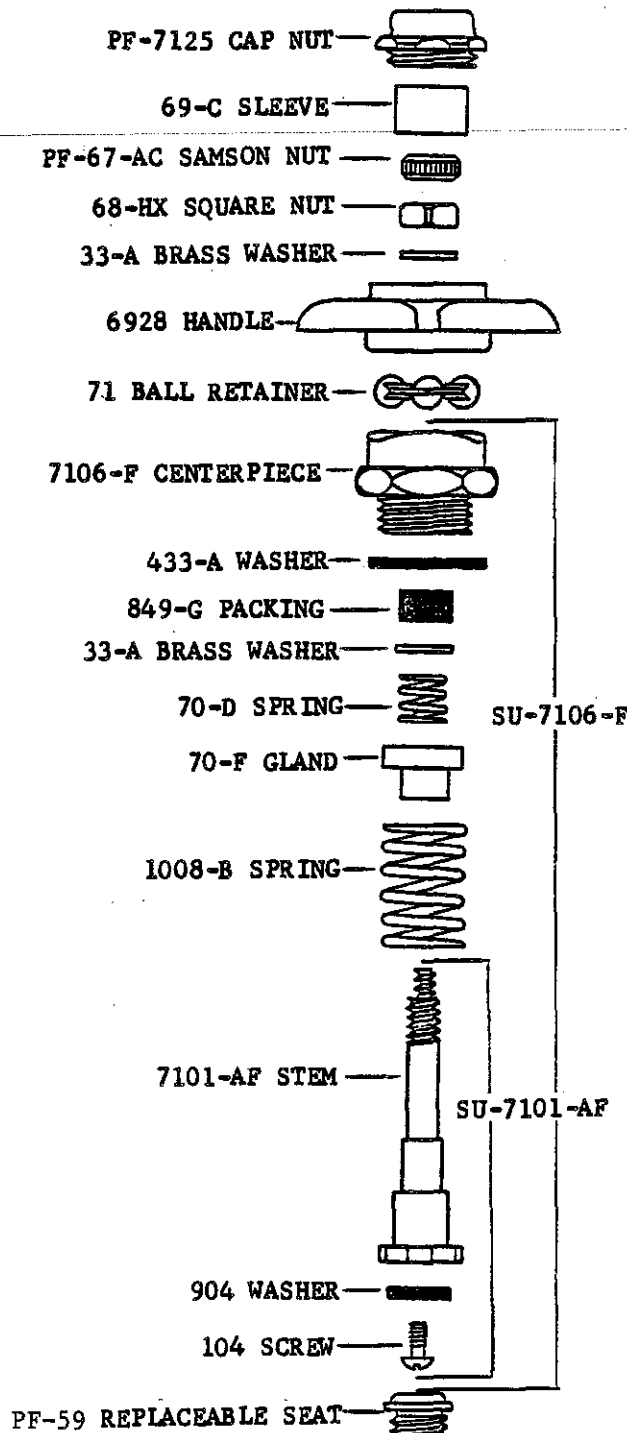

For 331-3/8" Series, Use 6900 Body
For 331-1/2" Series, Use 7052 Body

BODY NOT AVAILABLE SEPARATELY.

Central Brass