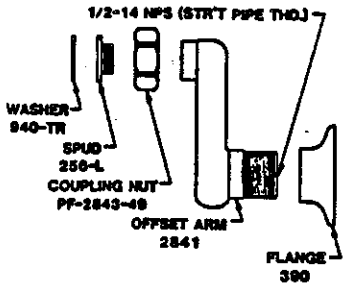

SEE OTHER SIDE FOR SHANK INFORMATION.

*U-1615-50RC

Central Brass

2950 East 55th Street Cleveland, Ohio 44127 (216) 883-0220

1991

R

SU-2841
FEMALE FLANGE
ADJUSTABLE (3" to 13") CENTERS

S