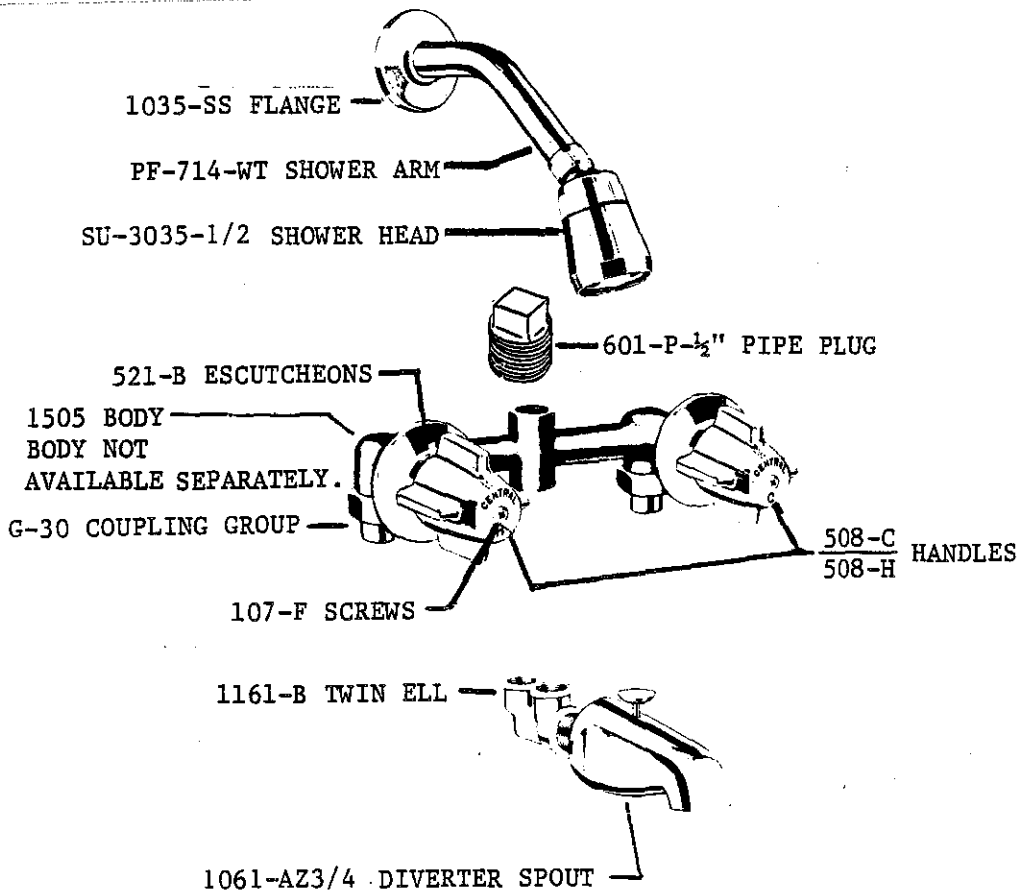

8" BATH & SHOWER FIXTURE
TWO VALVE, I.P. UNIONS, CAST
BRASS BODY, REPLACEABLE SEATS,
CHROME PLATED

0905

BODY ASSEMBLY ONLY

0906

BODY ASSEMBLY
WITH TWIN ELL
3/4" IPS DIVERTER
SPOUT

0907

BODY ASSEMBLY
WITH TWIN ELL
3/4" IPS DIVERTER
SPOUT
SHOWER HEAD, ARM
AND FLANGE