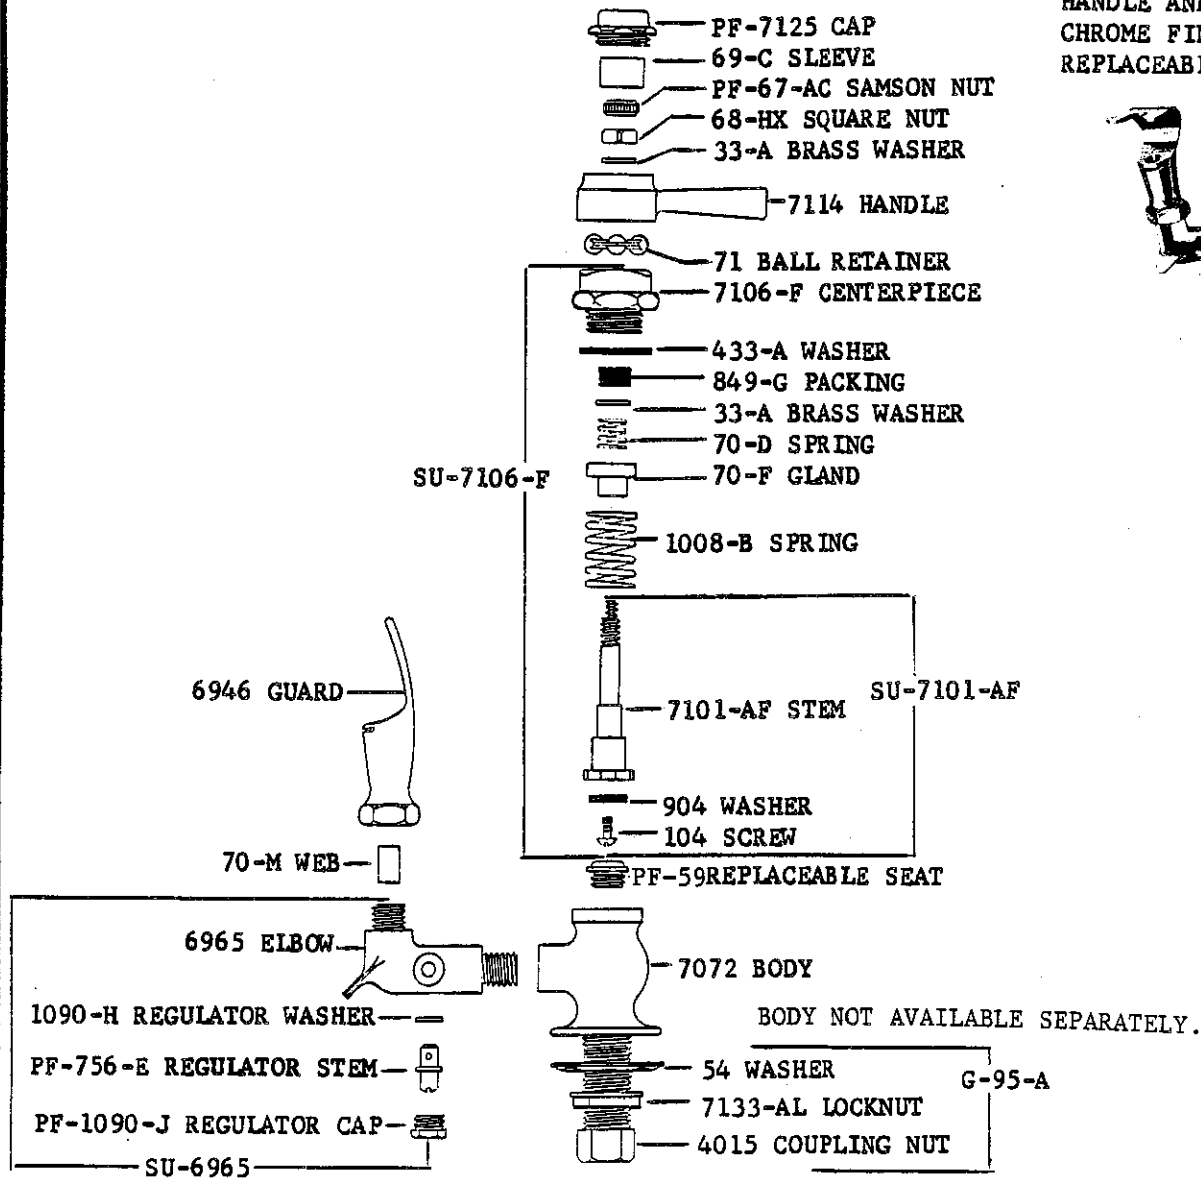

Central Brass

2950 East 55th Street Cleveland, Ohio 44127 (216) 883-0220

1991

0364-L

DRINKING FAUCET
CAST BRASS BODY
1/2" NPS MALE,
SELF-CLOSING LEVER
HANDLE AND POLISHED
CHROME FINISH.
REPLACEABLE SEAT.

Central Brass