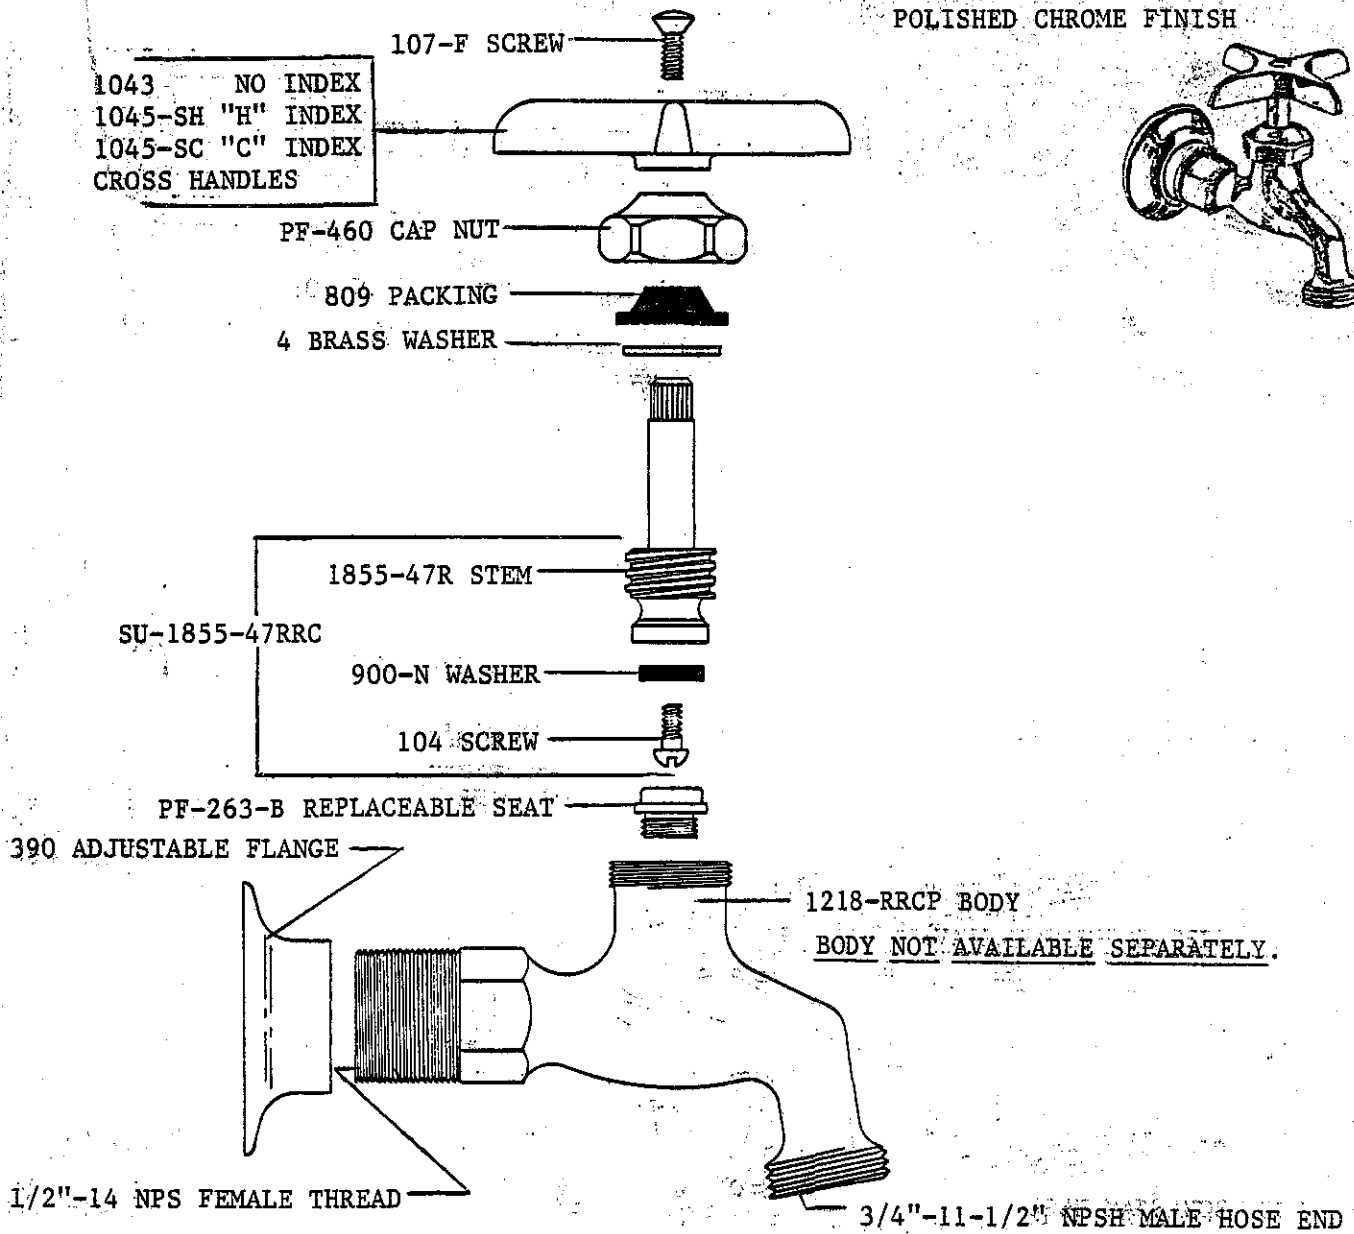

1/2"-14 NPS
FEMALE THREAD

1216-RCP BODY

BODY NOT AVAILABLE
SEPARATELY

3/4"-11-1/2 NPSH
MALE HOSE THREAD

Central Brass

0005-H1/2

COMPRESSION SINK FITTING
CAST BRASS BODY
REPLACEABLE SEAT
ADJUSTABLE FLANGE
1/2"-14 NPS FEMALE THREAD
3/4"-11-1/2" NPSH MALE HOSE END
POLISHED CHROME FINISH