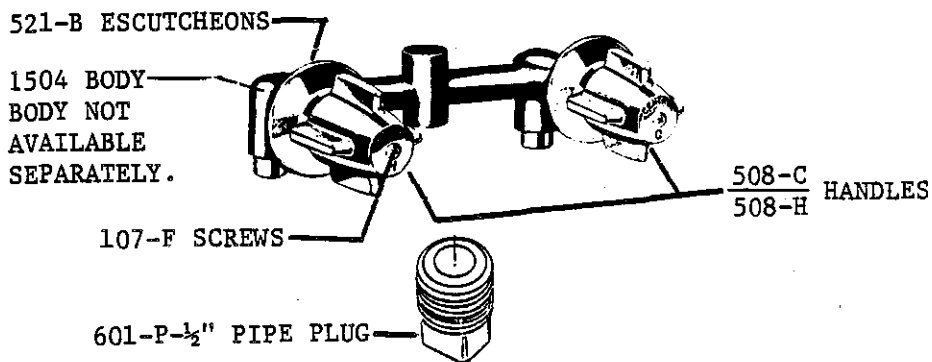

8" BATH & SHOWER FIXTURE
TWO VALVE, DIRECT SWEAT, CAST
BRASS BODY, REPLACEABLE SEATS,
CHROME PLATED

0826

BODY ASSEMBLY
SHOWER HEAD, ARM
AND FLANGE