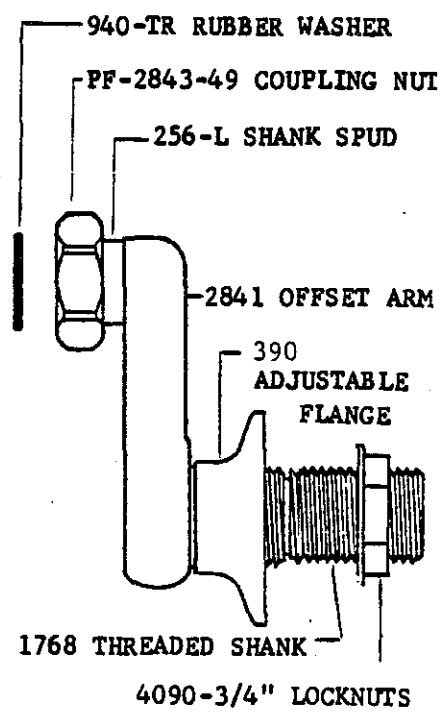

0211*Q

LEG TUB FITTING
TOP HANDLES
CAST BRASS BODY
ADJUSTABLE ARMS
2 1/2 - 8 1/2" CENTERS
REPLACEABLE SEATS
CHROME PLATED

QK-1-H REPLACEMENT KIT IS USED FOR BOTH HOT & COLD

Central Brass

2950 East 55th Street Cleveland, Ohio 44127 (216) 883-0220

1991