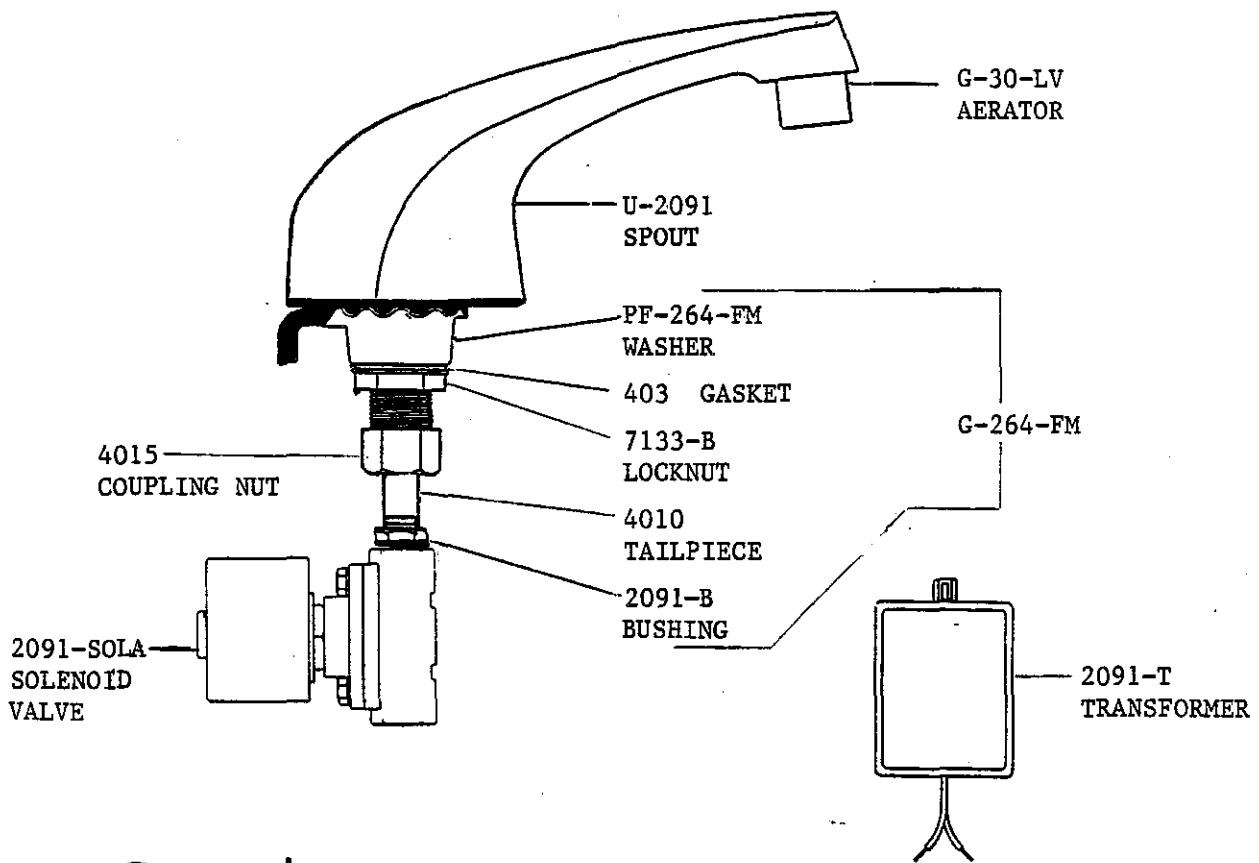

Central Brass

2950 East 55th Street Cleveland, Ohio 44127 (216) 883-0220

* G-1722-913

** K-1705 REPAIR KIT 1991

2091-AV

"LIMITED ON TIME"

HANDS-FREE-ELECTRONIC-FAUCET

AUTOMATIC LAVATORY FAUCET
24 Volt 60 Hz AC Operation
Infrared Sensor
1/8" Female Pipe Inlet
Decorator Cast Brass Spout
Chrome Plated Finish
Vandal Resistant