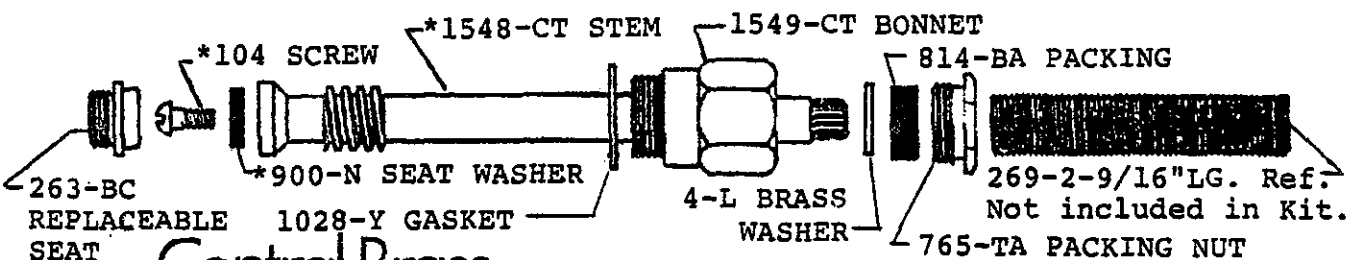

K-3-CT VALVE STEM UNIT WITH WASHERS AND REPLACEABLE SEAT

* SU-1548-CT