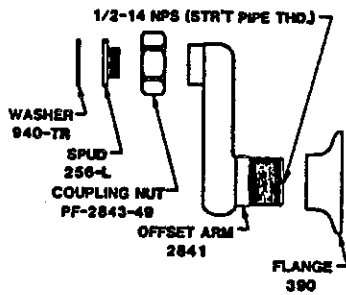

R

SU-2841
FEMALE FLANGE
ADJUSTABLE (3" to 13") CENTERS

S