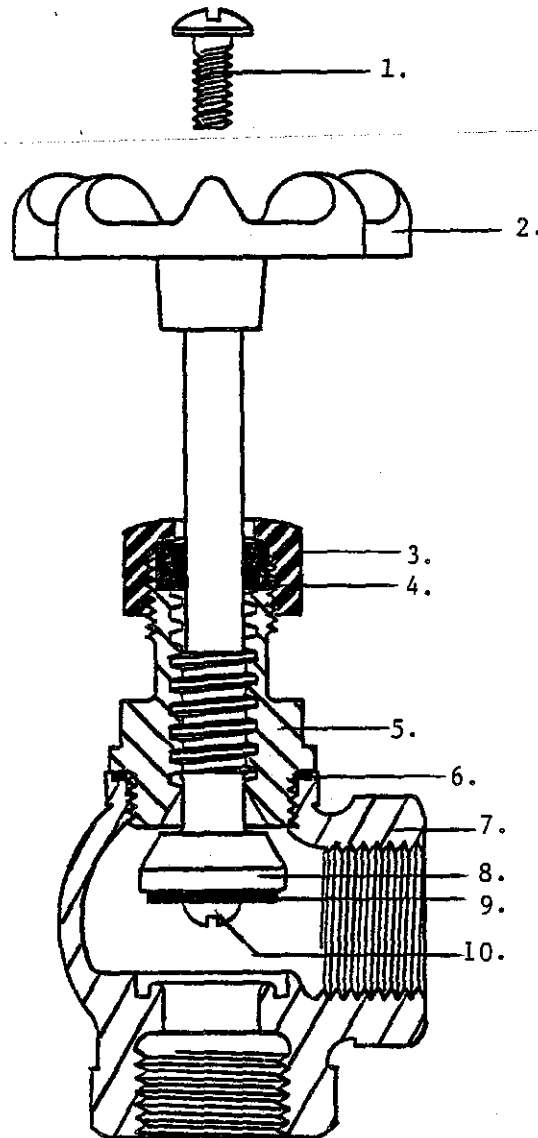

BODY NOT AVAILABLE SEPARATELY.

Central Brass

2950 East 55th Street Cleveland, Ohio 44127 (216) 883-0220

ANGLE VALVE

0601

HEAVY PATTERN
CAST BRASS BODY

- 1/4-18 NPS female
- 3/8-18 NPS female
- 1/2-14 NPS female
- 3/4-14 NPS female