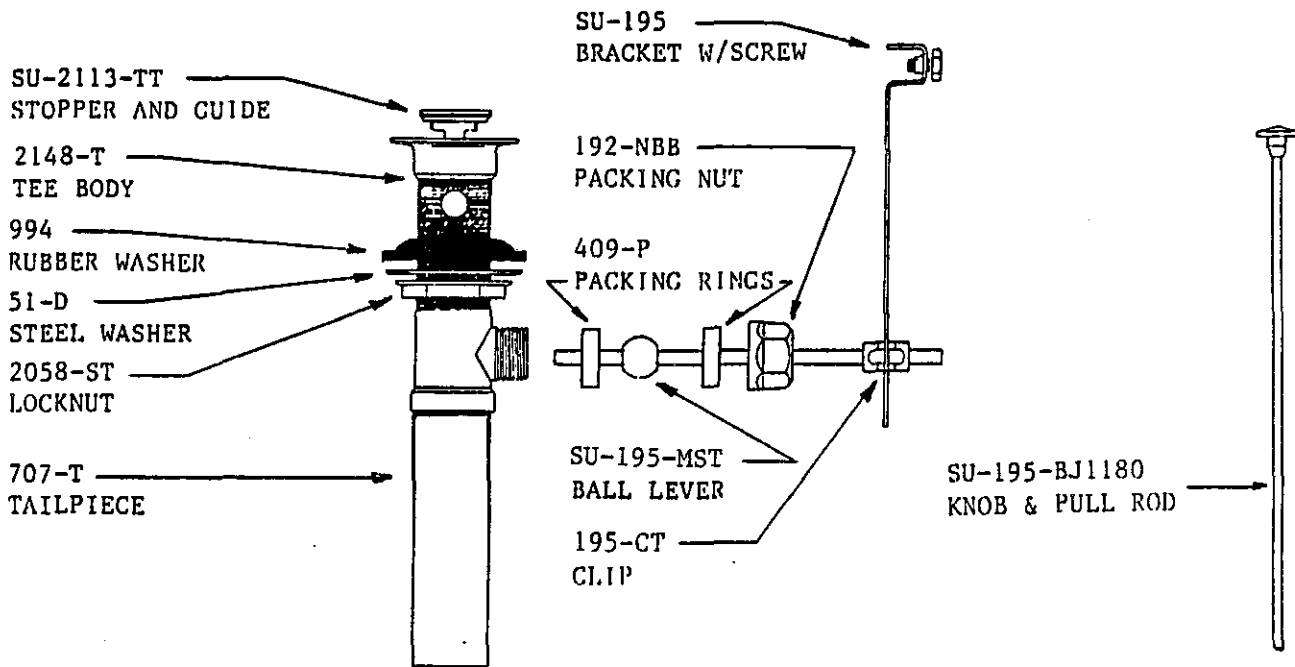

POP-UP INFORMATION FOR 1180 DELUXE LAVATORY FAUCET.

Central Brass

2950 East 55th Street Cleveland, Ohio 44127 (216) 883-0220

1991