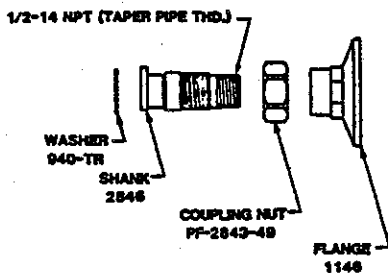

SU-2846
MALE FLANGE
ADJUSTABLE (7-7/8" to 8-1/8") CENTERS

U