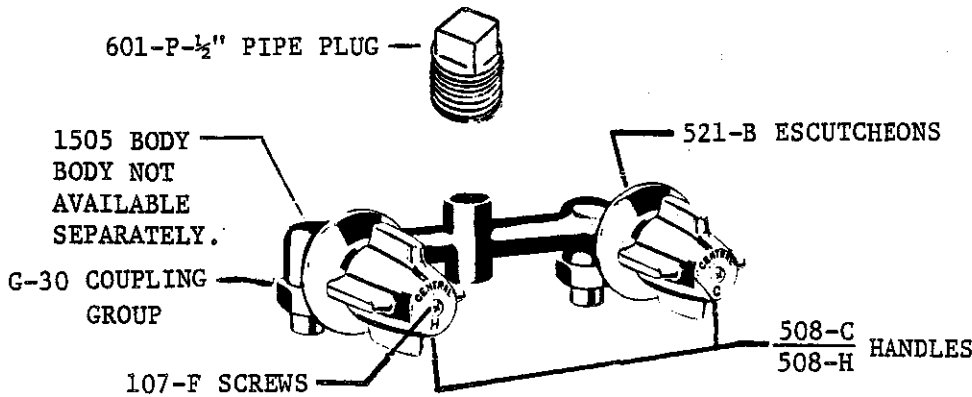

8" BATH & SHOWER FIXTURE
TWO VALVE, I.P. UNIONS, CAST
BRASS BODY, REPLACEABLE SEATS,
CHROME PLATED

0908

BODY ASSEMBLY
WITH 1/2" IPS BRASS
SPOUT

0908-Z

BODY ASSEMBLY
WITH 1/2" IPS ZAMAK
SPOUT