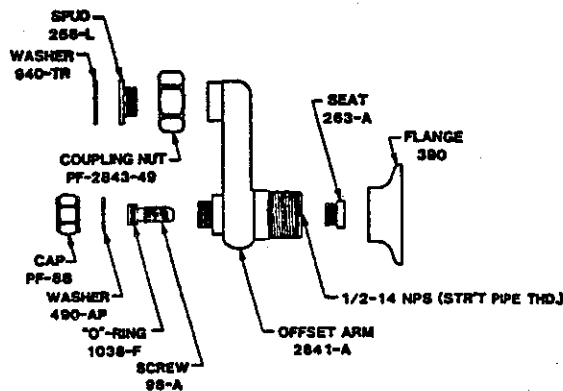

SU-2806
FEMALE FLANGE
 ADJUSTABLE (6" to 9-1/2") CENTERS

**T**

SU-2846
MALE FLANGE
 ADJUSTABLE (7-7/8" to 8-1/8") CENTERS

**U**

SU-2807
FEMALE FLANGE
 ADJUSTABLE (7-7/8" to 8-1/8") CENTERS

**Y**

SU-2841-A
FEMALE FLANGE
 ADJUSTABLE (3" to 13") CENTERS W/ INTEGRAL STOPS