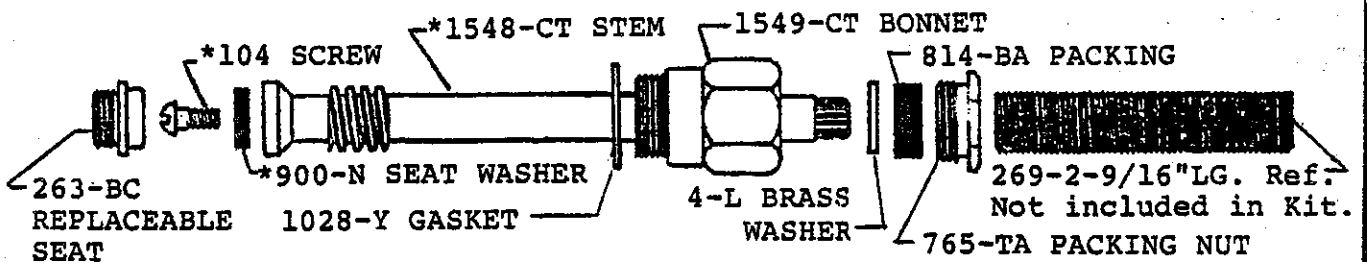

K-3-CT VALVE STEM UNIT WITH WASHERS AND REPLACEABLE SEAT

* SU-1548-CT