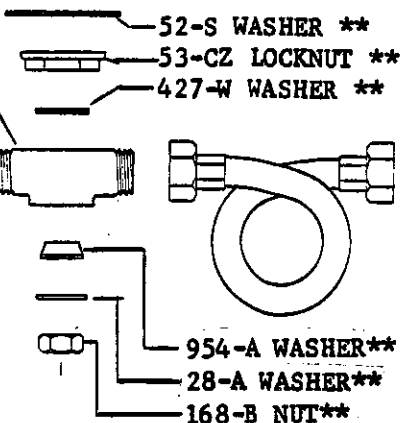

1127

WIDESPREAD LAVATORY FAUCET
CAST BRASS BODIES
FLEXIBLE HOSE CONNECTION PERMITS
CENTERS TO BE ADJUSTED FROM
6" TO 24", REPLACEABLE SEATS,
FURNISHED WITH HOLE FOR PULL ROD
& WITH SNAP-IN BUTTON INCLUDED

107-H*
SCREW

398-LH*
HANDLE

1011-N*
ESCUTCHEON

82-FS
PACKING
NUT

814-G
PACKING
82-J
PACKING
WASHER

2104-R
BONNET

2105-RI
STEM
SU-2105-RI
STEM SUB-UNIT

900-N
WASHER
104
SCREW

1028-Y GASKET

2015-1126*
LOCKNUT
491-U*
WASHERS
53-AS*
LOCKNUT
2970-S
BODY
4015*
COUPLING
NUT

PF-263-B
REPLACEABLE
SEAT

2003 TEE **

312-10
FLXIBLE CONNECTING
TUBE

70-WA
BUTTON

2090-CP
SPOUT

492-A
WASHER
739-AP
STREAM FORMER

SU-2090
SPOUT SUB-UNIT

PF-725-GH
SPOUT TUBE

398-LC*
HANDLE

52-S WASHER **
53-CZ LOCKNUT **
427-W WASHER **

954-A WASHER**
28-A WASHER**
168-B NUT**

* - G-86-N
** - G-2090-S

1991

Central Brass

2950 East 55th Street Cleveland, Ohio 44127 (216) 883-0220

*SU-2105-RI USED FOR BOTH HOT AND COLD