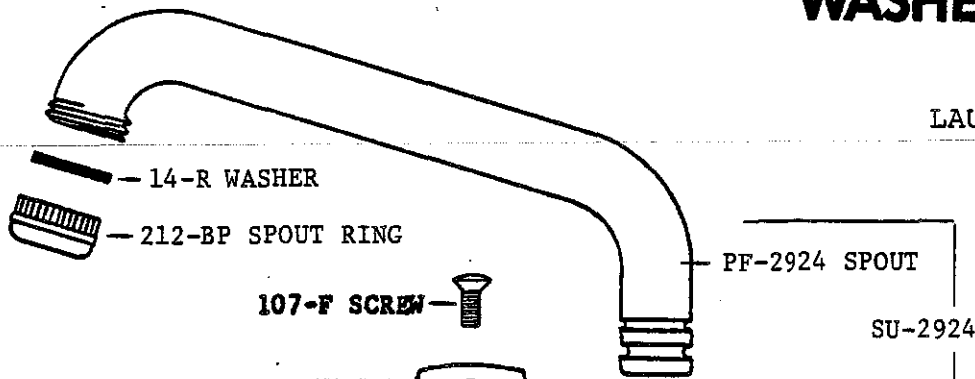

WASHERLESS FAUCET 0794

LAUNDRY OR BAR FAUCET

CAST BRASS BODY
SHELL TYPE
4" CENTERS
6" TUBE SPOUT
CHROME PLATED

BODY NOT AVAILABLE SEPARATELY

Central Brass

1991