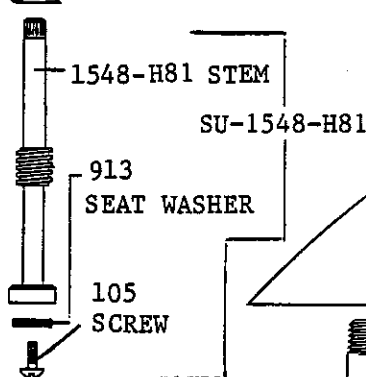

TUBING NOT SUPPLIED.