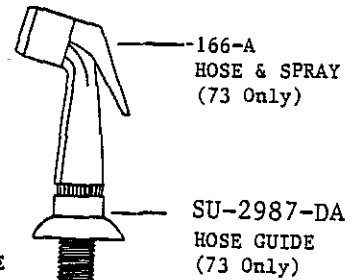

Central Brass

2950 East 55th Street Cleveland, Ohio 44127 (216) 883-0220

1991