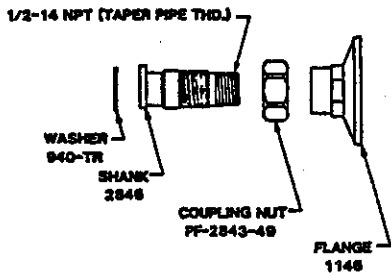

SU-2846
MALE FLANGE
ADJUSTABLE (7-7/8" to 8-1/8") CENTERS

U