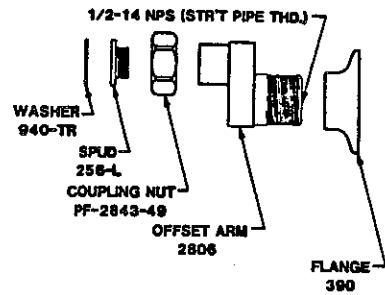

SU-2806
FEMALE FLANGE
ADJUSTABLE (6" to 9-1/2") CENTERS

T