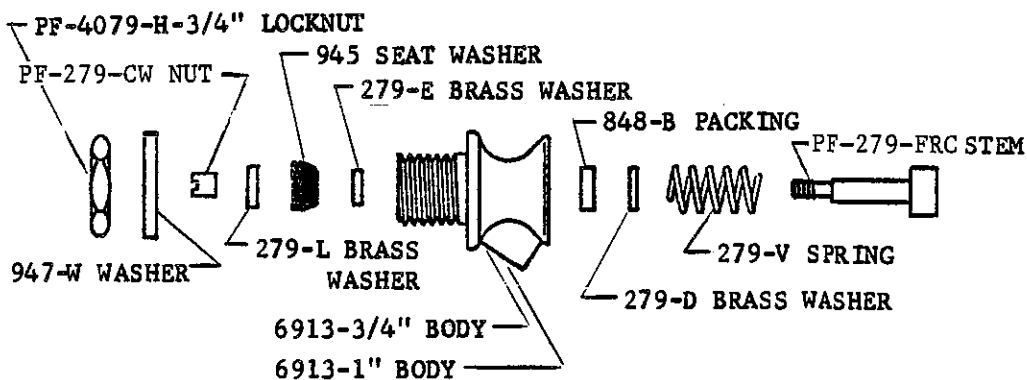

BODY NOT AVAILABLE SEPARATELY.

Central Brass