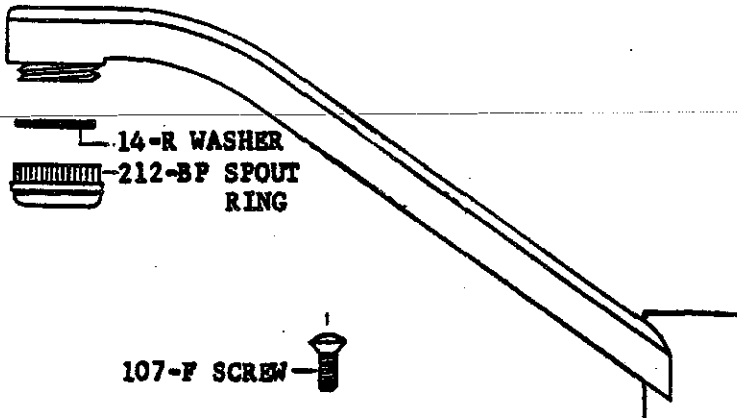

0149

KITCHEN SINK FAUCET
EXPOSED TOP MOUNT
SHELL TYPE

CAST BRASS BODY
8" CENTERS
8" BRASS SPOUT
AUTOMATIC
HOSE & SPRAY
REPLACEABLE SEATS
CHROME PLATED

- 523-H HANDLE
- 353-DH PACKING NUT
- 353-CW PACKING
- 193-B PACKING RING

- 353-ENG COLD BONNET
- 353-EWH HOT BONNET

- 353-FL COLD STEM
- 353-FR HOT STEM

- 900-N SEAT WASHER
- 104 SCREW

- 1028-Y GASKET
- 263-BC REPLACEABLE SEAT
- K-1-H
- K-1-C

- 166-F SNAP RING
- 1038-K "O" RING

SU-365-C