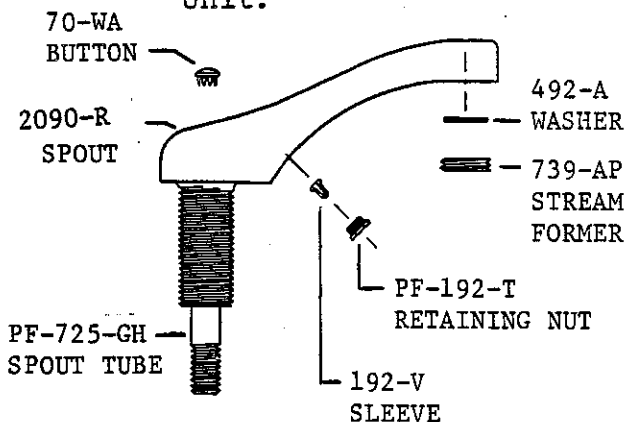

1129

WIDESPREAD LAVATORY FAUCET,
Furnished with Snap-In
Button & Tapped for Chain
& Stopper. SEE CATALOG NO.
1127 & DEDUCT SU-2090,
Spout Sub-Unit & ADD
SU-2090-RSL, Spout Sub-
Unit.