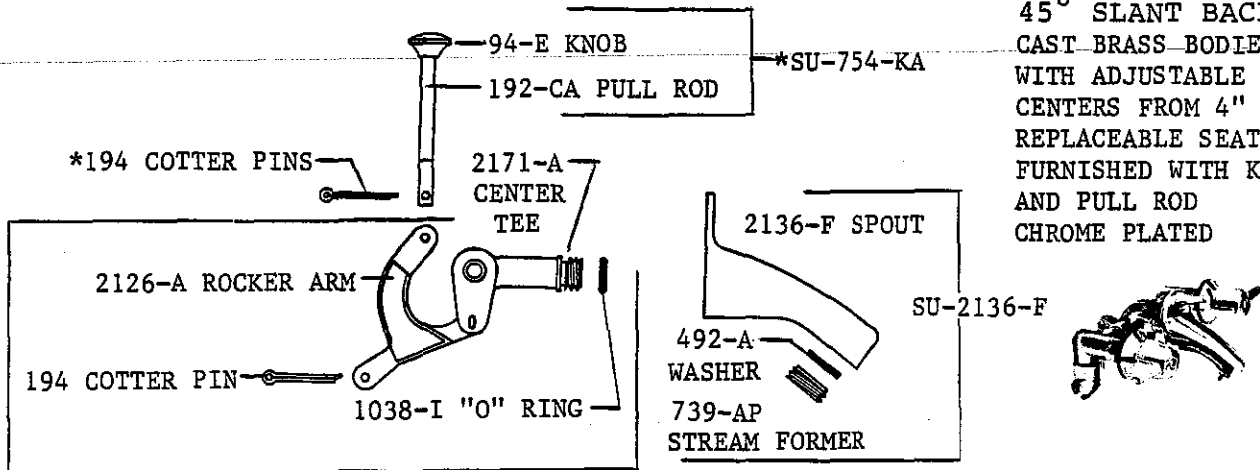

195-CT
CLIP

192-DB
PULL ROD

2119
CLEVIS

113-P
SET
SCREW

Central Brass

1178

LAVATORY FAUCET
 45° SLANT BACK
 CAST BRASS BODIES
 WITH ADJUSTABLE
 CENTERS FROM 4" TO 6"
 REPLACEABLE SEATS
 FURNISHED WITH KNOB
 AND PULL ROD
 CHROME PLATED