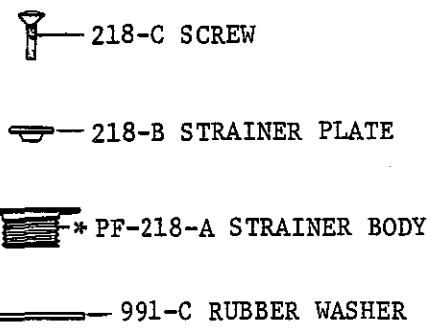

1555

BATH DRAIN
MULTI-TUB
TRIP LEVER, LIGHT
PATTERN-CAST BRASS
TEE AND TOP ELL.
CHROME PLATED TRIM

Central Brass