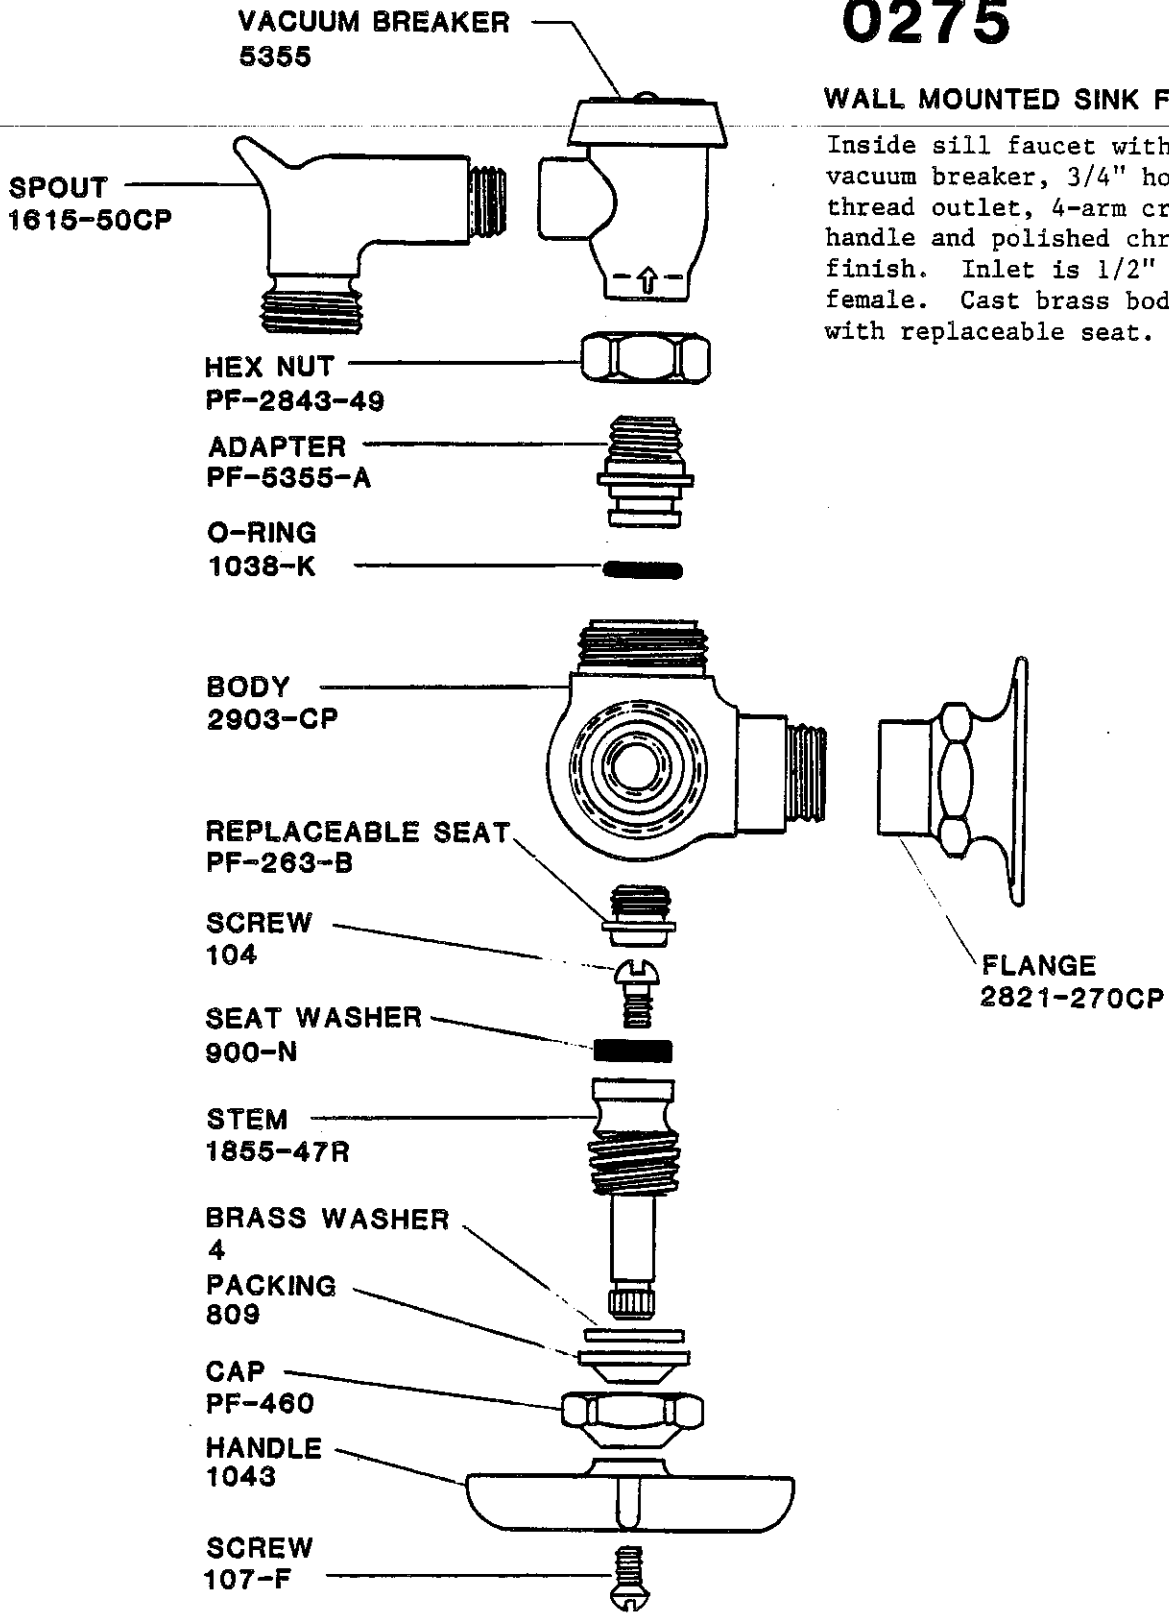

0275

WALL MOUNTED SINK FITTING

Inside sill faucet with vacuum breaker, 3/4" hose thread outlet, 4-arm cross handle and polished chrome finish. Inlet is 1/2" IPS female. Cast brass body with replaceable seat.

Central Brass
MANUFACTURING COMPANY

2950 East 55th Street Cleveland, Ohio 44127 (216) 883-0220

1991