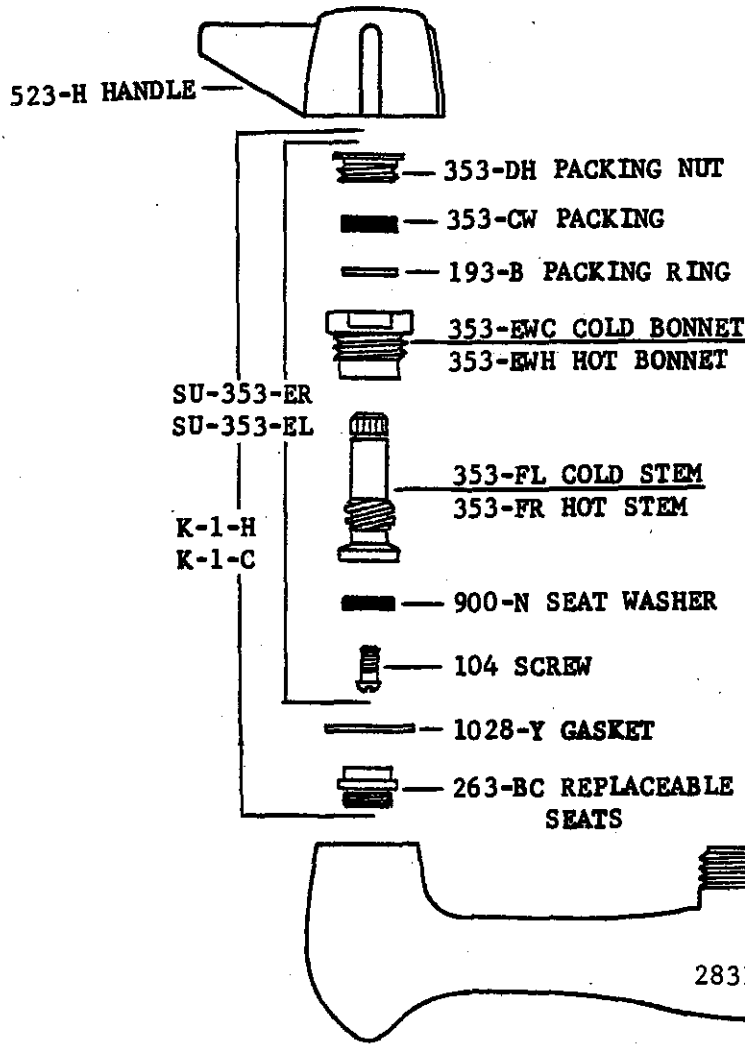

2950 East 55th Street Cleveland, Ohio 44127 (216) 883-0220

1991

0047

WALL MOUNT FAUCET
 CAST BRASS BODY
 POLISHED CHROME FINISH
 REPLACEABLE SEATS
 6" SPOUT
 SPECIFY SHANK:
 "R" "S" "T" "U" "Y"

0048

WALL MOUNT FAUCET
 CAST BRASS BODY
 POLISHED CHROME FINISH
 REPLACEABLE SEATS
 6" SPOUT, WITH SOAP DISH
 SPECIFY SHANK:
 "R" "S" "T" "U" "Y"