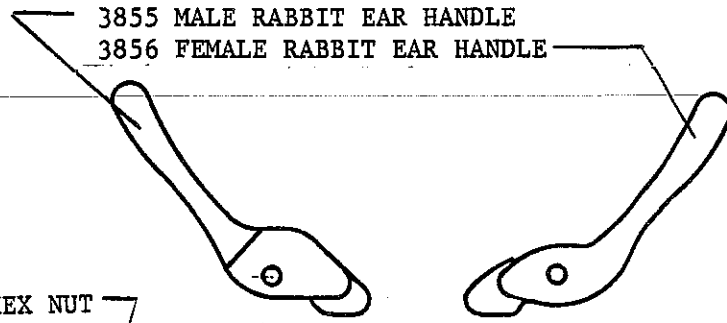

0029-1 1/4

SELF-CLOSING
RABBIT EAR FAUCET
1-1/4"-11-1/2 NPT FEMALE
THREAD, PLAIN END, ROUGH
BRASS FINISH