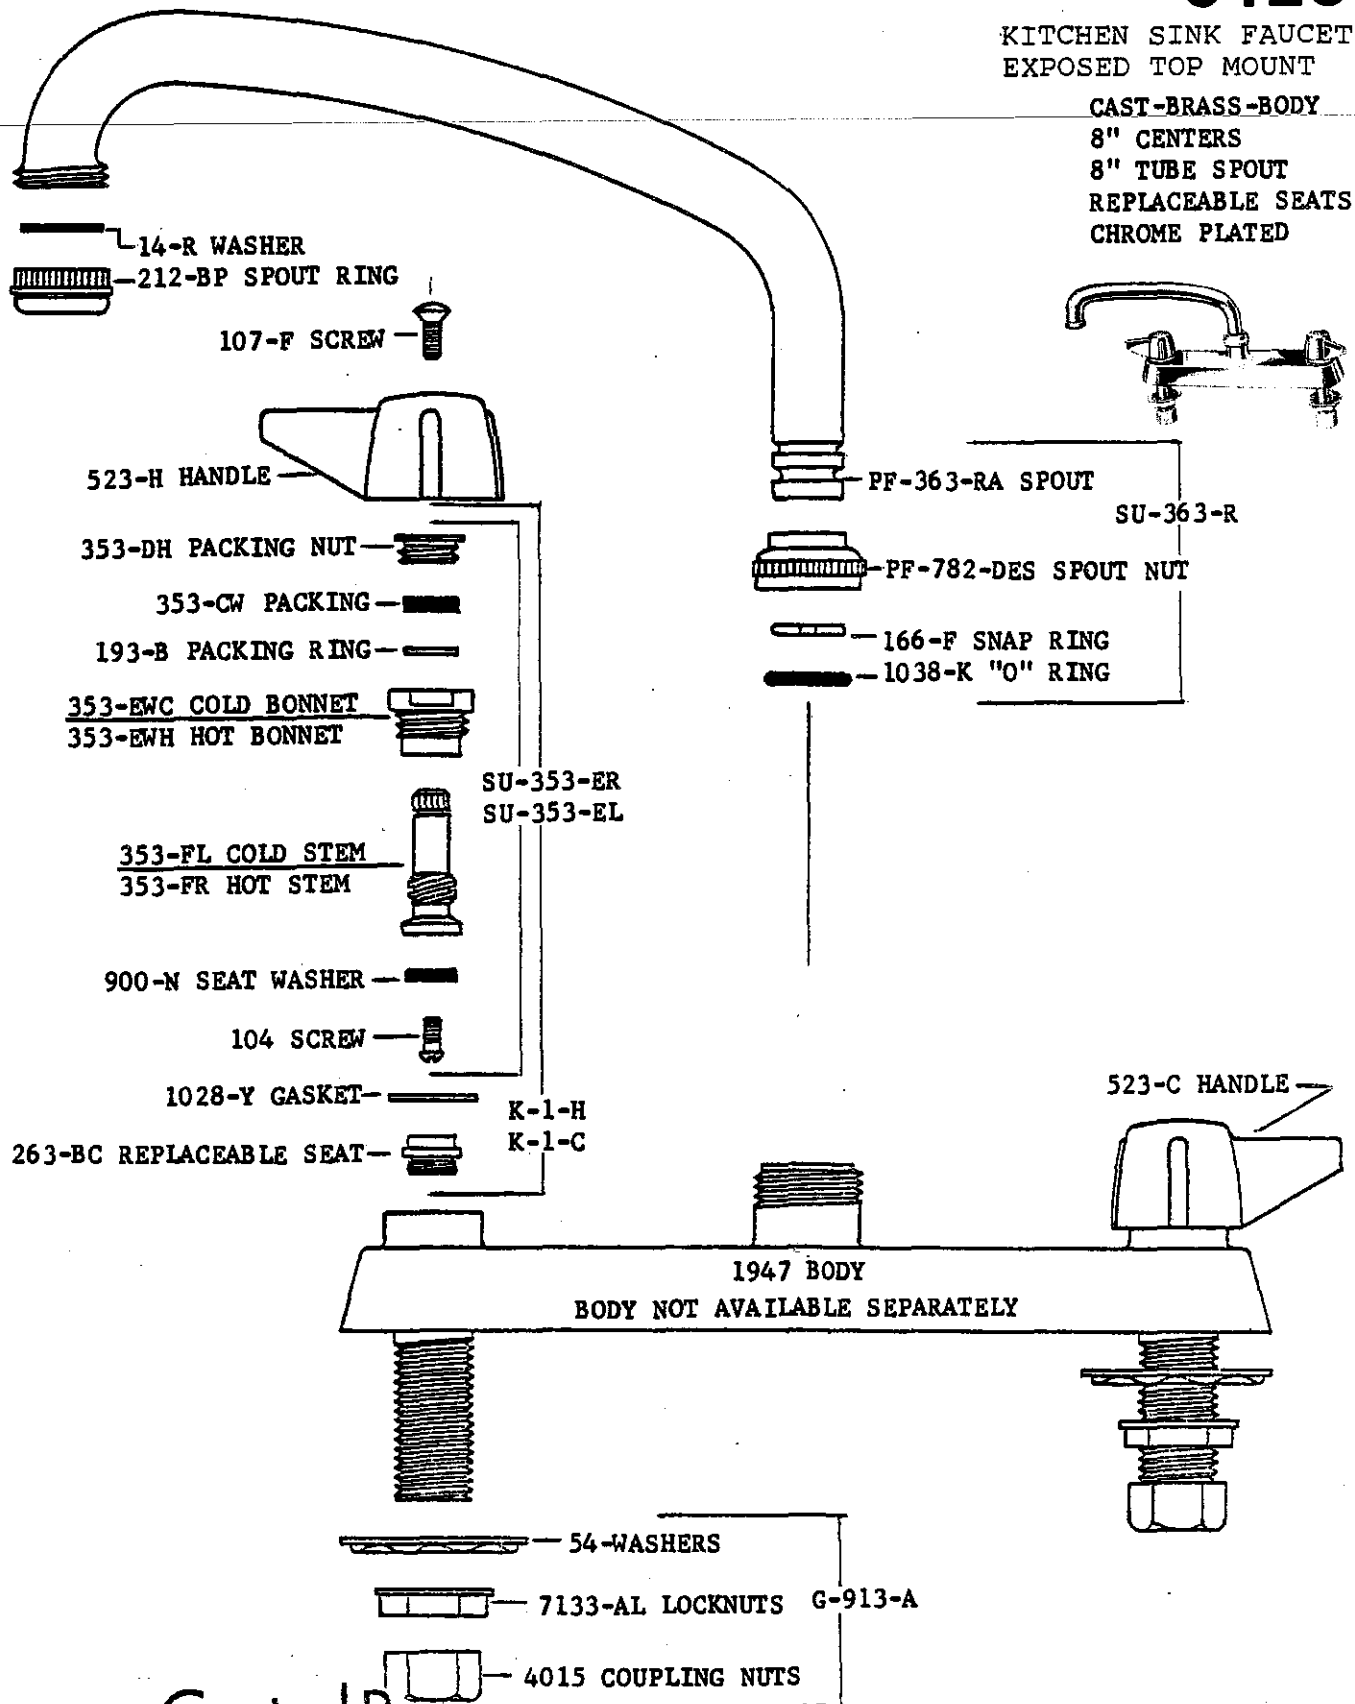

0120

KITCHEN SINK FAUCET
EXPOSED TOP MOUNT

CAST-BRASS-BODY
8" CENTERS
8" TUBE SPOUT
REPLACEABLE SEATS
CHROME PLATED

Central Brass