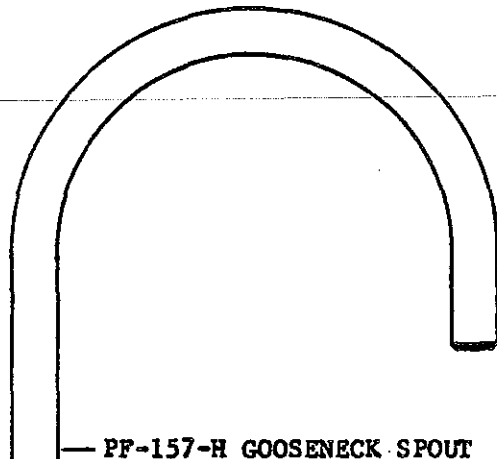

0286

BAR FAUCET
SINGLE FAUCET
CAST BRASS BODY
1/2" NPS MALE SHANK
CHROME PLATED
GOOSENECK SPOUT WITH
PLAIN OUTLET
REPLACEABLE SEAT
SPECIFY HOT OR COLD

PF-157-H GOOSENECK SPOUT