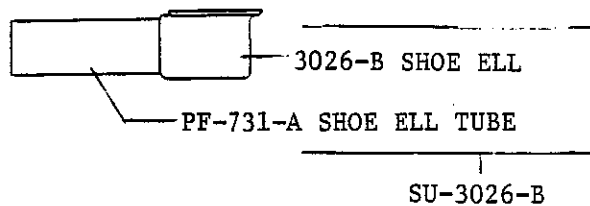

1676-LD

BATH DRAIN
POP-UP DRAIN
FOR 16" TUB WITH
LAY DOWN TEE.
CHROME PLATED TRIM

Central Brass