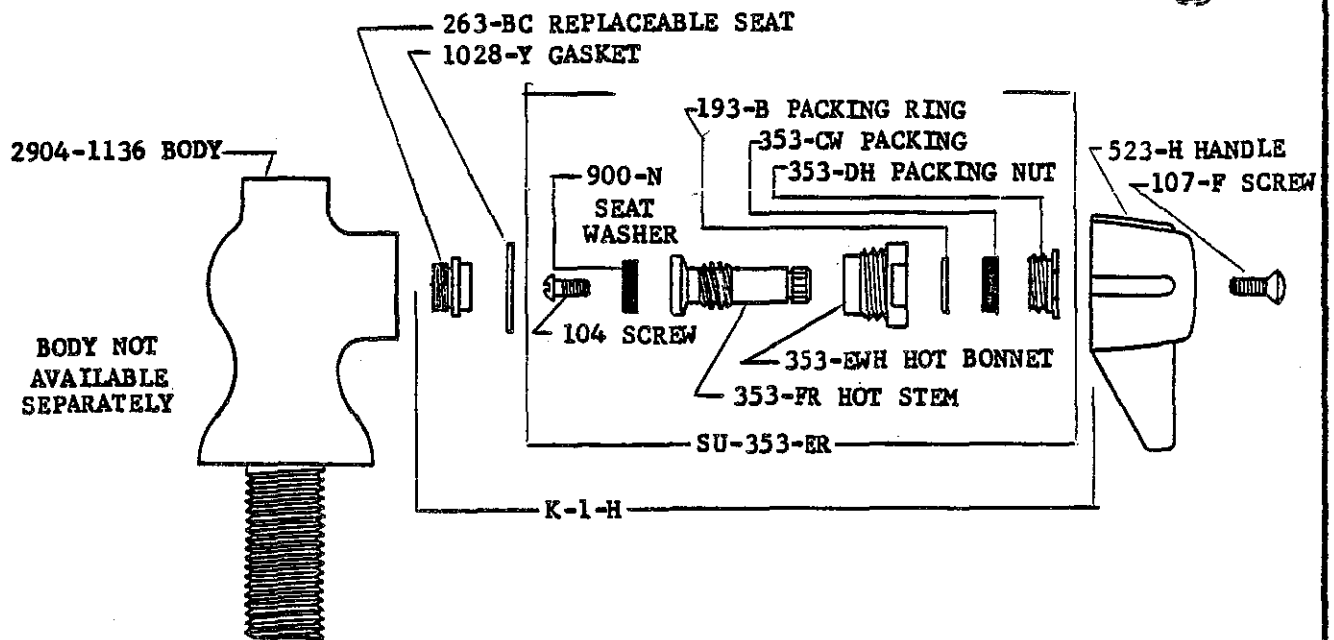

7133-AL LOCKNUT

4015 COUPLING NUT

Central Brass

2950 East 55th Street Cleveland, Ohio 44127 (216) 883-0220

1991

0282

PORTABLE DISHWASHER FAUCET

CAST BRASS BODY
CHROME-PLATED
1/2" NPS MALE SHANK
RIGID SPOUT
REPLACEABLE SEAT
HOT ONLY