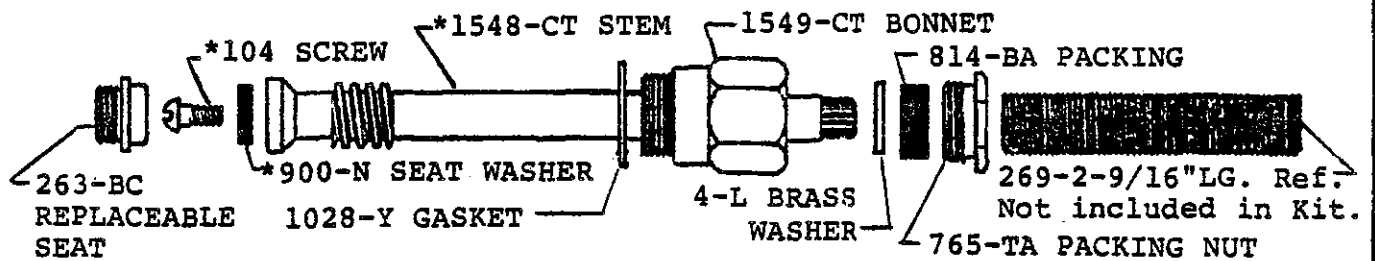

K-3-CT VALVE STEM UNIT WITH WASHERS AND REPLACEABLE SEAT

* SU-1548-CT