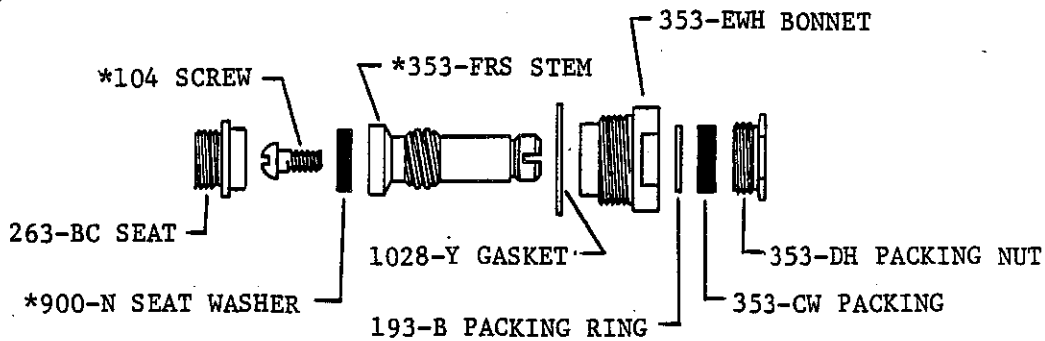

0926*1

BODY ASSEMBLY
SHOWER HEAD, ARM
AND FLANGE

ASSY - SU-353-ERS (263-BC NOT INCLUDED)
SU-353-FRS = *