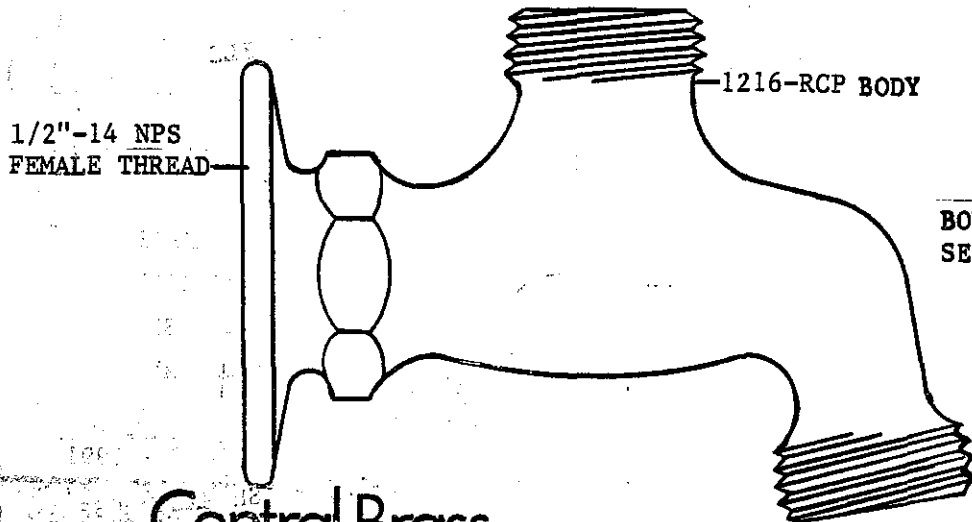

1/2"-14 NPS
FEMALE THREAD

1216-RCP BODY

BODY NOT AVAILABLE
SEPARATELY

3/4"-11-1/2 NPSH
MALE HOSE THREAD

Central Brass

0005-H1/2

COMPRESSION SINK FITTING
CAST BRASS BODY
REPLACEABLE SEAT
ADJUSTABLE FLANGE
1/2"-14 NPS FEMALE THREAD
3/4"-11-1/2" NPSH MALE HOSE END
POLISHED CHROME FINISH