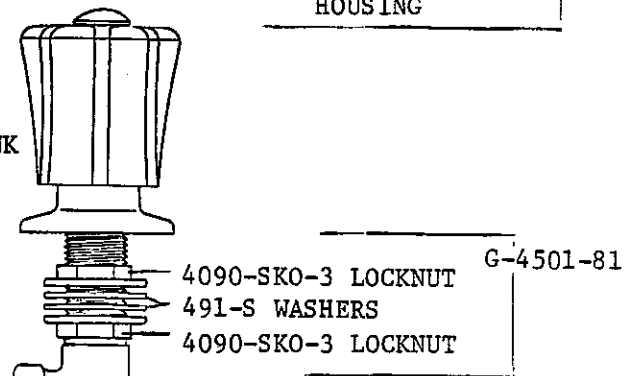

Central Brass