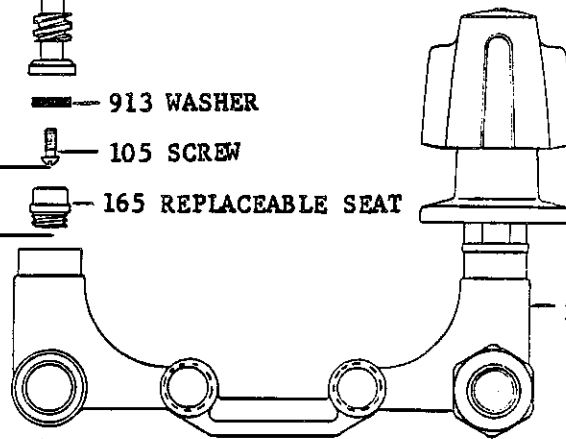

0455

WASH MACHINE FILLER
CAST BRASS BODY
1/2" N.P.S. UNION
INLET. 1/2" NPS FEMALE
OUTLET. 8" CENTER
CHROME PLATED HANDLES
AND ESCUTCHEONS.
REPLACEABLE SEATS

Central Brass