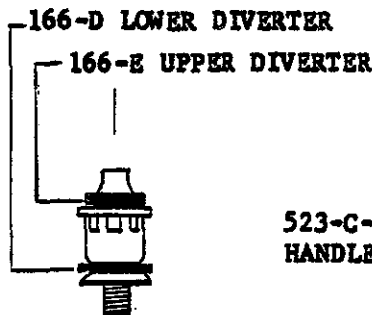

- 166-F SNAP RING
- 1038-K "O" RING

SU-365-C

BODY NOT AVAILABLE SEPARATELY

Central Brass

2950 East 55th Street Cleveland, Ohio 44127 (216) 883-0220

1991

0206

LEG TUB BATH FIXTURE