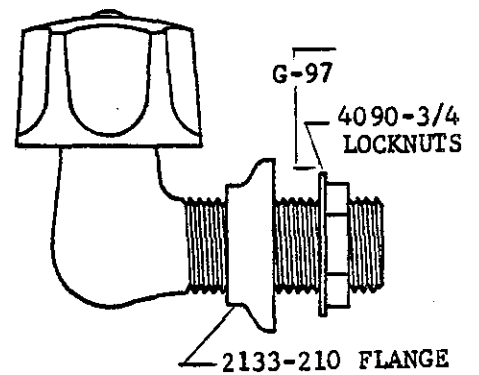

0210

TOP HANDLE BATH FAUCET

LEG TUB FITTING
CAST BRASS BODY
CHROME PLATED
3-3/8" CENTERS
REPLACEABLE SEATS
ADJUSTABLE FLANGES

BODY NOT AVAILABLE SEPARATELY

* SU-353-ER USED FOR BOTH HOT AND COLD.

** K-1-H USED FOR BOTH HOT AND COLD.

Central Brass

2950 East 55th Street Cleveland, Ohio 44127 (216) 883-0220

1991