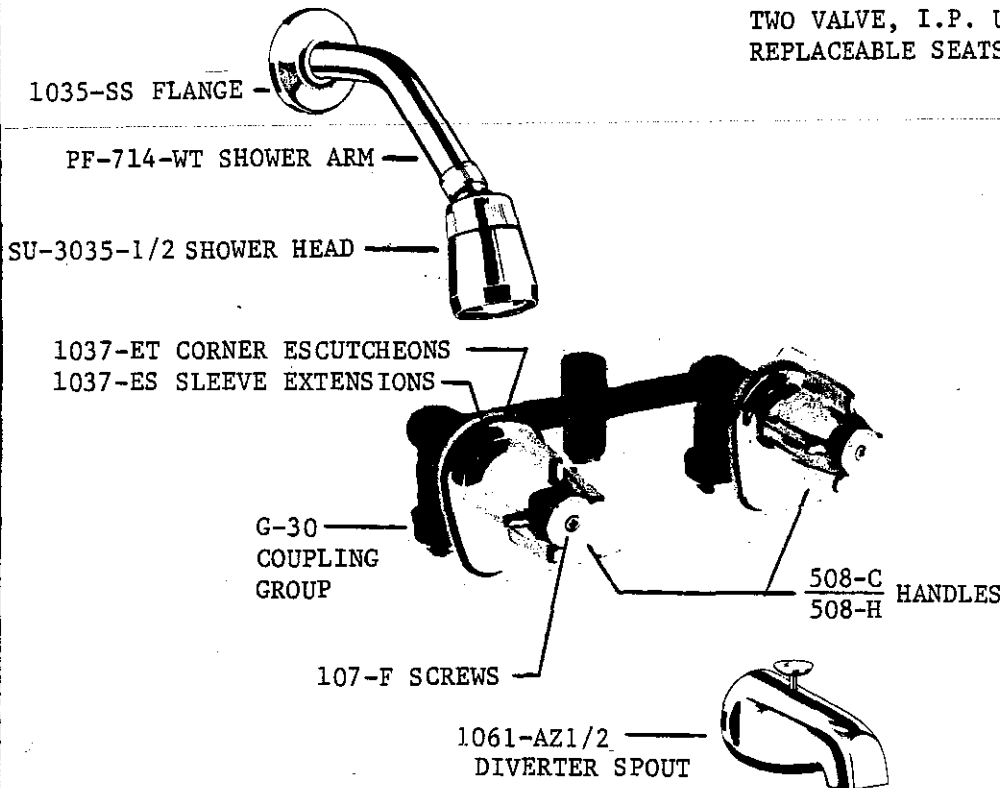

8" INTEGRAL BATH & SHOWER FIXTURE
TWO VALVE, I.P. UNIONS, CAST BRASS BODY,
REPLACEABLE SEATS, CHROME PLATED