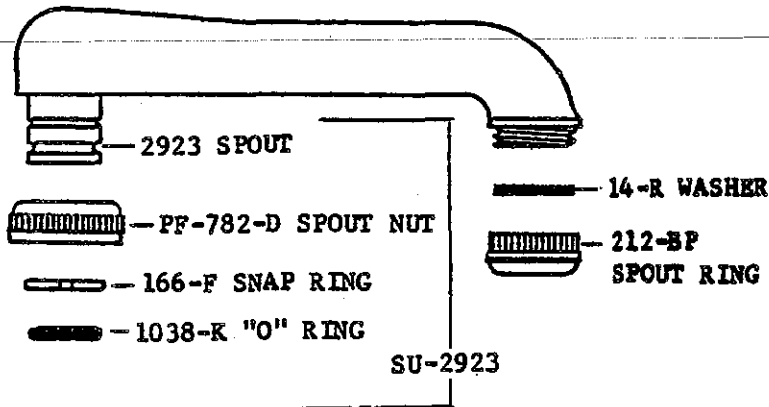

0280

BAR FAUCET
SINGLE FAUCET
CAST BRASS BODY
CHROME PLATED
1/2" NPS MALE SHANK
5" SWING CAST SPOUT
REPLACEABLE SEAT
SPECIFY HOT OR COLD

Central Brass

2950 East 55th Street Cleveland, Ohio 44127 (216) 883-0220

1991