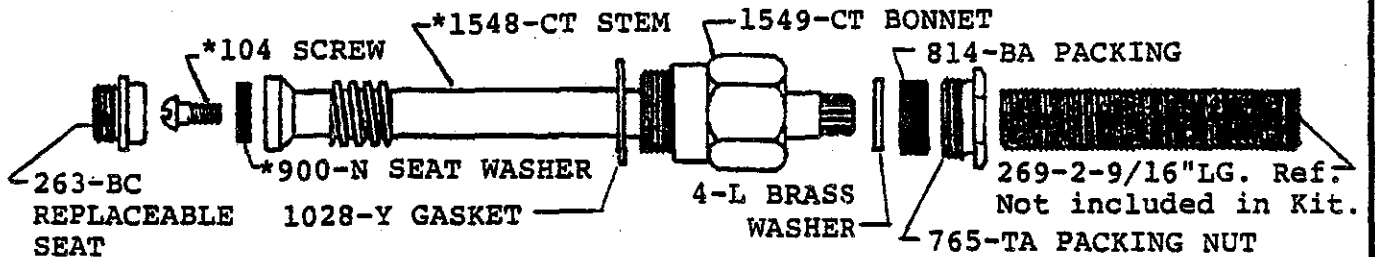

0950

BODY ASSEMBLY ONLY

0958

BODY ASSEMBLY
 WITH 1/2" IPS BRASS
 SPOUT

0958-Z

BODY ASSEMBLY
 WITH 1/2" IPS ZAMAK
 SPOUT

K-3-CT VALVE STEM UNIT WITH WASHERS AND REPLACEABLE SEAT

* SU-1548-CT