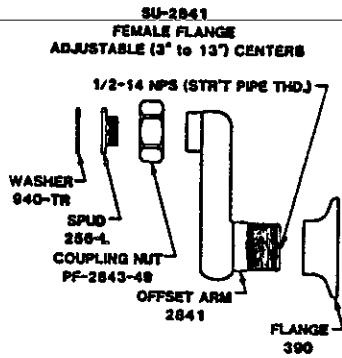

R

S

T

U

Central Brass

2950 East 55th Street Cleveland, Ohio 44127 (216) 883-0220