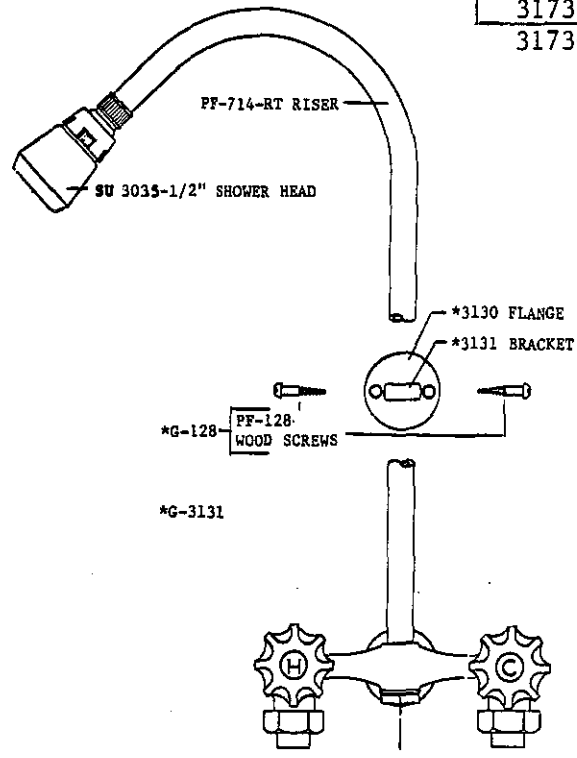

Central Brass

2950 East 55th Street Cleveland, Ohio 44127 (216) 883-0220

1991