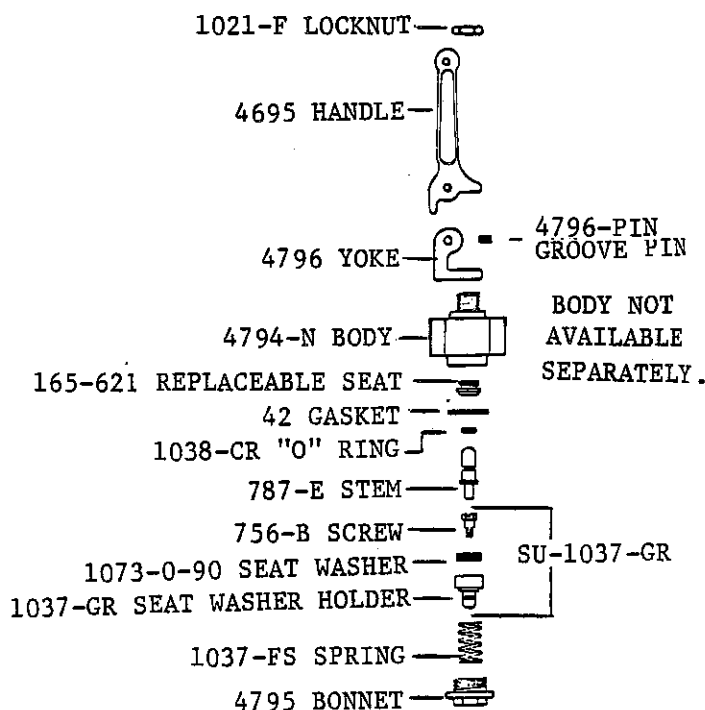

Central Brass

1991

2950 East 55th Street Cleveland, Ohio 44127 (216) 883-0220