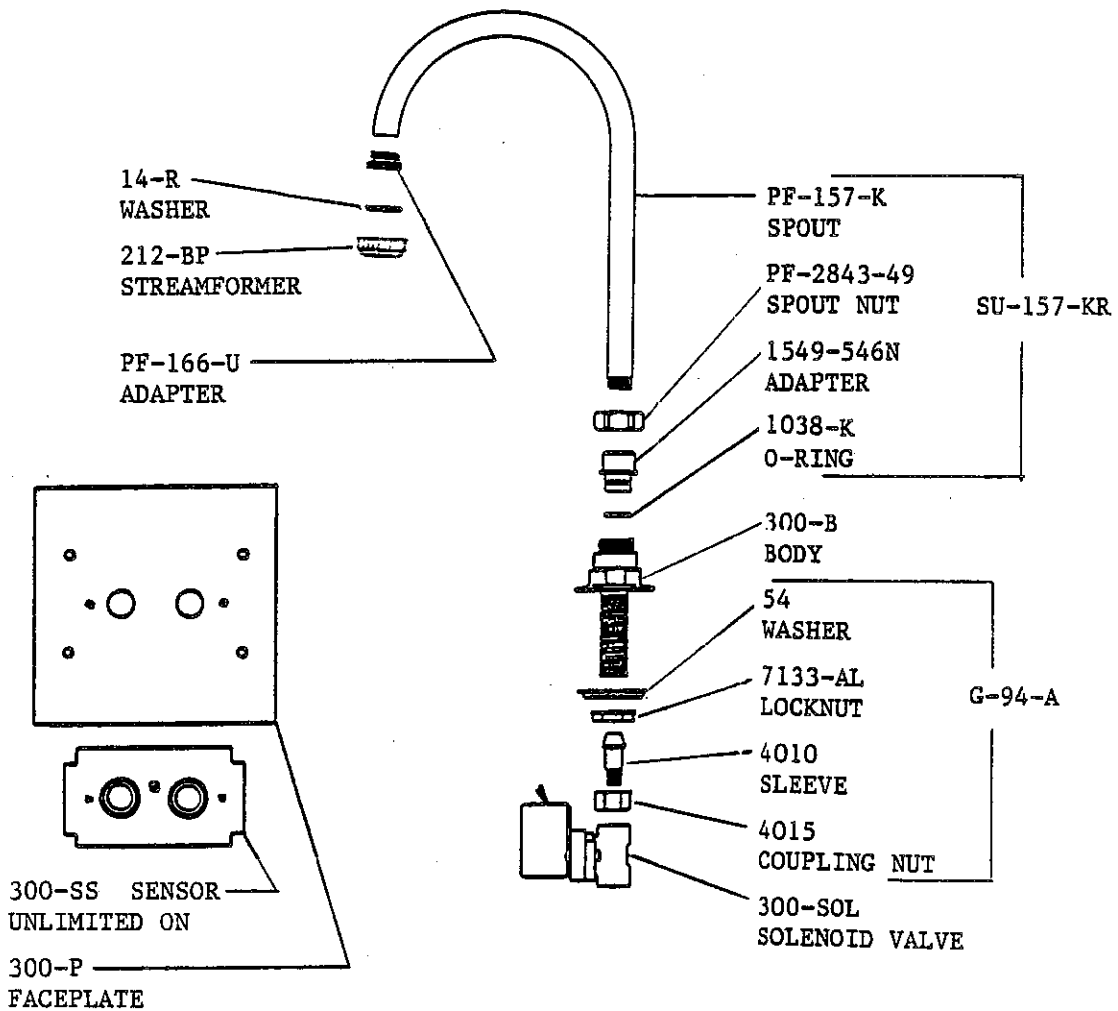

0300-KRS * E02

"UNLIMITED ON TIME"

HANDS FREE ELECTRONIC FAUCET

AUTOMATIC SILL FAUCET

110 Volt 60Hz AC Operation

Infrared Sensor

1/4" Female Pipe Inlet

Rigid Spout

Chrome Plated Finish

Continuous Flow When Energized

Central Brass

2950 East 55th Street Cleveland, Ohio 44127 (216) 883-0220

1991