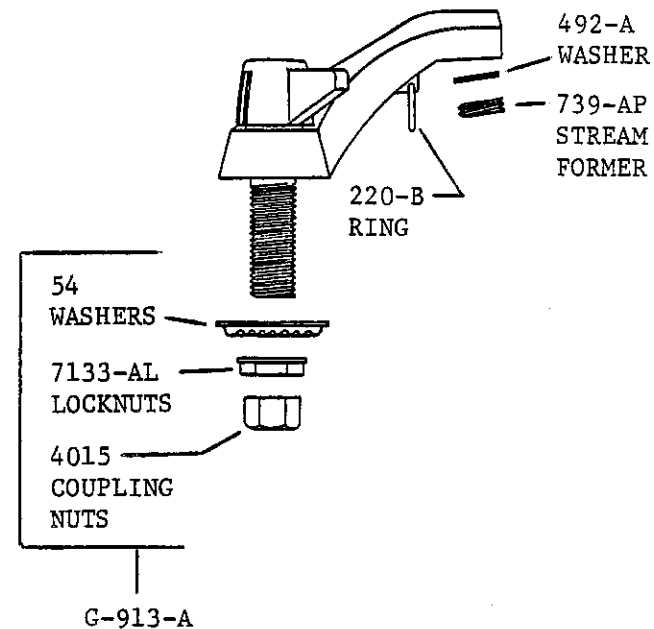

Central Brass