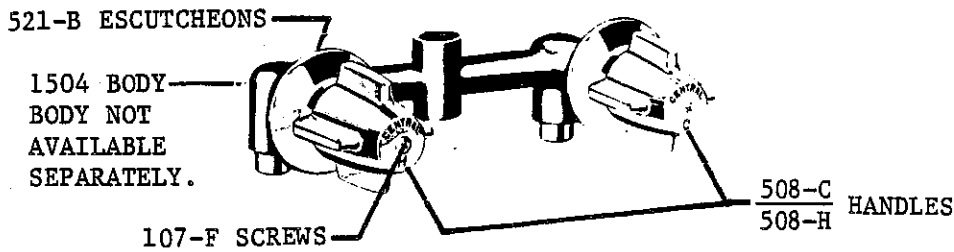

Central Brass

8" BATH & SHOWER FIXTURE
TWO VALVE, DIRECT SWEAT, CAST
BRASS BODY, REPLACEABLE SEATS,
CHROME PLATED

0895

BODY ASSEMBLY ONLY
BUILT-IN TRANSFER
VALVE

0896

BODY ASSEMBLY
BUILT-IN TRANSFER
VALVE
1/2" IPS DIVERter
SPOUT