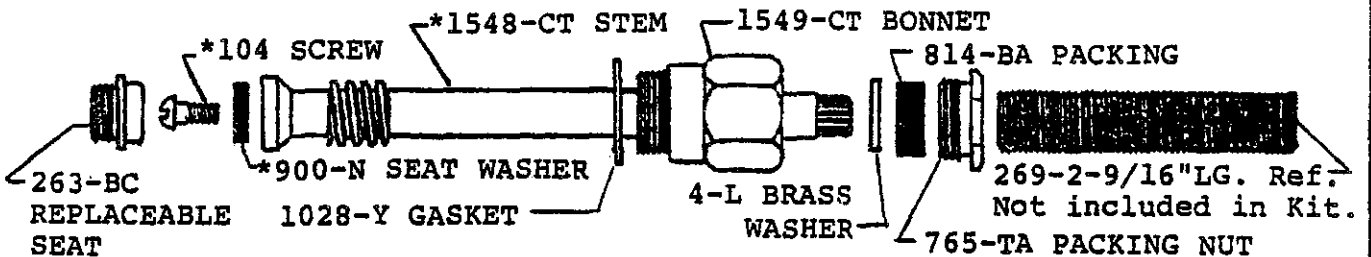

K-3-CT VALVE STEM UNIT WITH WASHERS AND REPLACEABLE SEAT

* SU-1548-CT