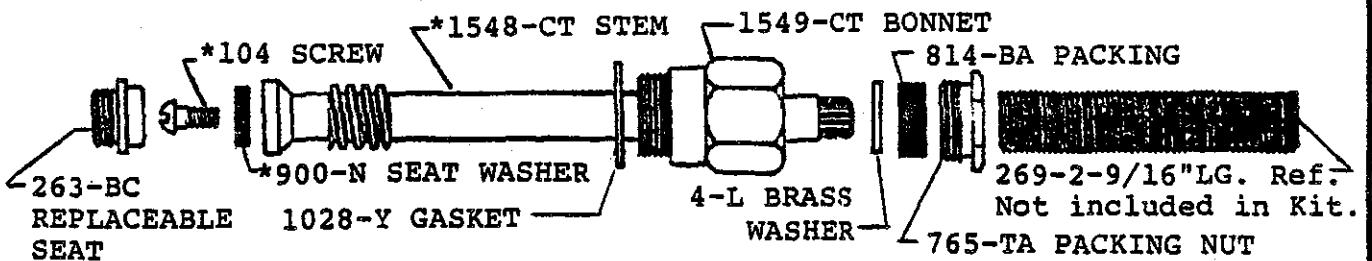

K-3-CT VALVE STEM UNIT WITH WASHERS AND REPLACEABLE SEAT

* SU-1548-CT