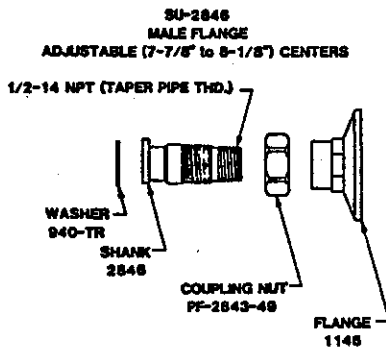

R

S

T

U

Central Brass

2950 East 55th Street Cleveland, Ohio 44127 (216) 883-0220