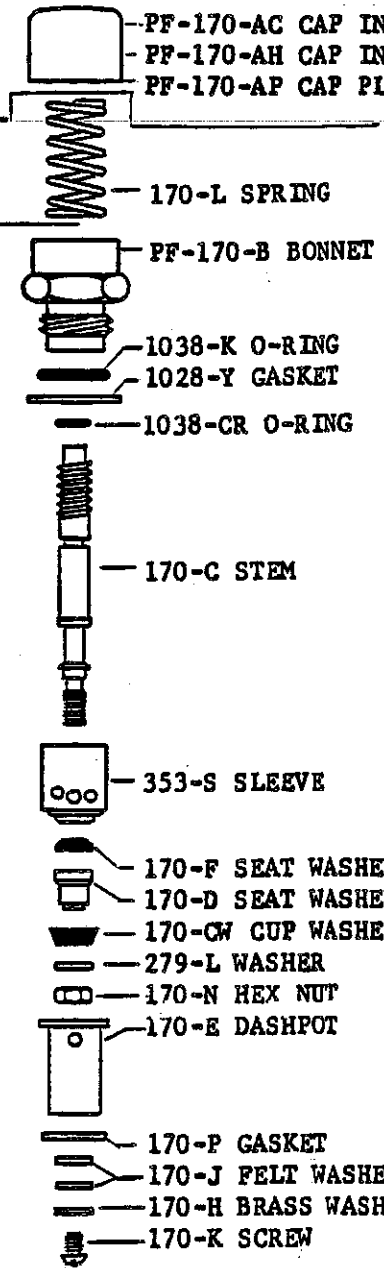

Central Brass

2950 East 55th Street Cleveland, Ohio 44127 (216) 883-0220

1991