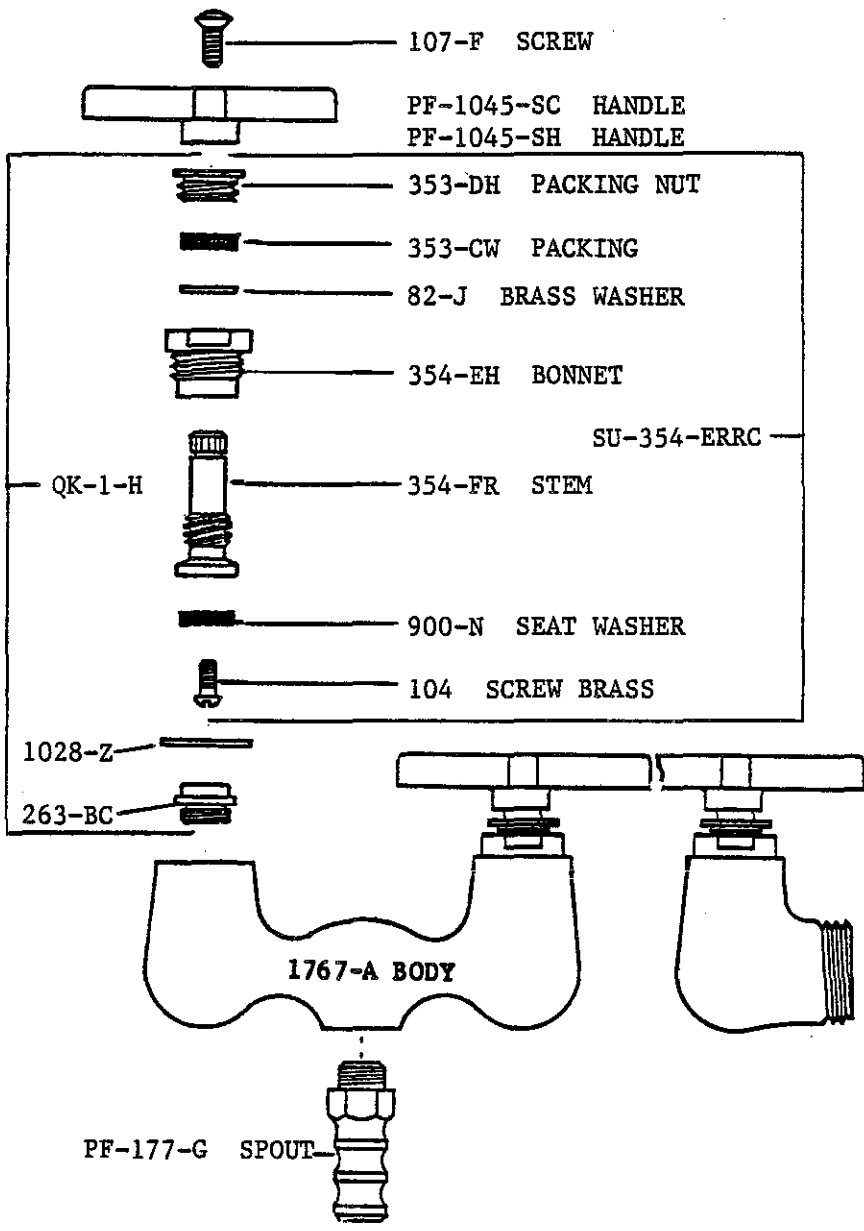

0211*Q

LEG TUB FITTING
TOP HANDLES
CAST BRASS BODY
ADJUSTABLE ARMS
2 1/2 - 8 1/2" CENTERS
REPLACEABLE SEATS
CHROME PLATED

QK-1-H REPLACEMENT KIT IS USED FOR BOTH HOT & COLD

Central Brass

2950 East 55th Street Cleveland, Ohio 44127 (216) 883-0220

1991