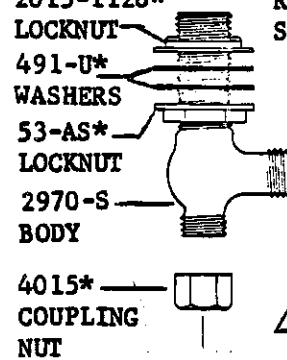

1127

WIDESPREAD LAVATORY FAUCET
CAST BRASS BODIES
FLEXIBLE HOSE CONNECTION PERMITS
CENTERS TO BE ADJUSTED FROM
6" TO 24", REPLACEABLE SEATS,
FURNISHED WITH HOLE FOR PULL ROD
& WITH SNAP-IN BUTTON INCLUDED

107-H*
SCREW

398-LH*
HANDLE

1011-N*
ESCUTCHEON

82-FS
PACKING
NUT

814-G
PACKING
82-J
PACKING
WASHER

2104-R
BONNET

2105-RI
STEM
SU-2105-RI
STEM SUB-UNIT

900-N
WASHER
104
SCREW

1028-Y GASKET

2015-1126*
LOCKNUT
491-U*
WASHERS
53-AS*
LOCKNUT
2970-S
BODY
4015*
COUPLING
NUT

PF-263-B
REPLACEABLE
SEAT

2003 TEE **

312-10
FLXIBLE CONNECTING
TUBE

70-WA
BUTTON

2090-CP
SPOUT

492-A
WASHER
739-AP
STREAM FORMER

SU-2090
SPOUT SUB-UNIT

PF-725-GH
SPOUT TUBE

398-LC*
HANDLE

52-S WASHER **
53-CZ LOCKNUT **
427-W WASHER **

954-A WASHER**
28-A WASHER**
168-B NUT**

* - G-86-N
** - G-2090-S

1991

Central Brass

2950 East 55th Street Cleveland, Ohio 44127 (216) 883-0220

*SU-2105-RI USED FOR BOTH HOT AND COLD