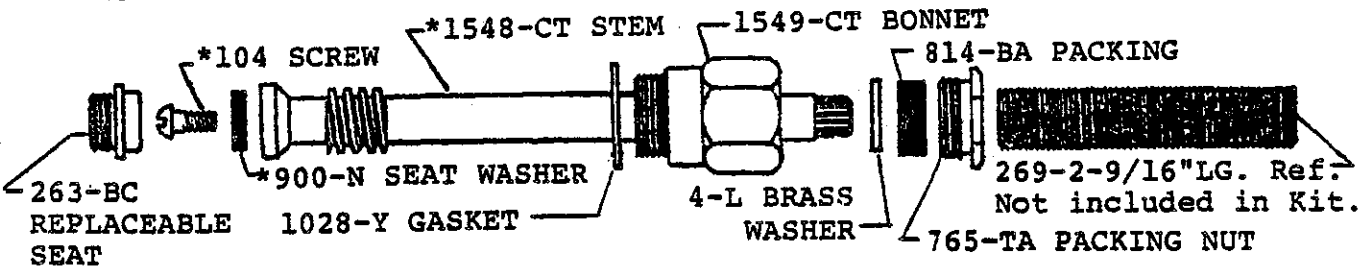

0808

BODY ASSEMBLY
 WITH 1/2" IPS BRASS
 SPOUT

0808-Z

BODY ASSEMBLY
 WITH 1/2" IPS ZAMAK
 SPOUT

K-3-CT VALVE STEM UNIT WITH WASHERS AND REPLACEABLE SEAT

* SU-1548-CT

Central Brass

8" BATH & SHOWER FIXTURE
 TWO VALVE, DIRECT SWEAT, CAST
 BRASS BODY, REPLACEABLE SEATS,
 CHROME PLATED