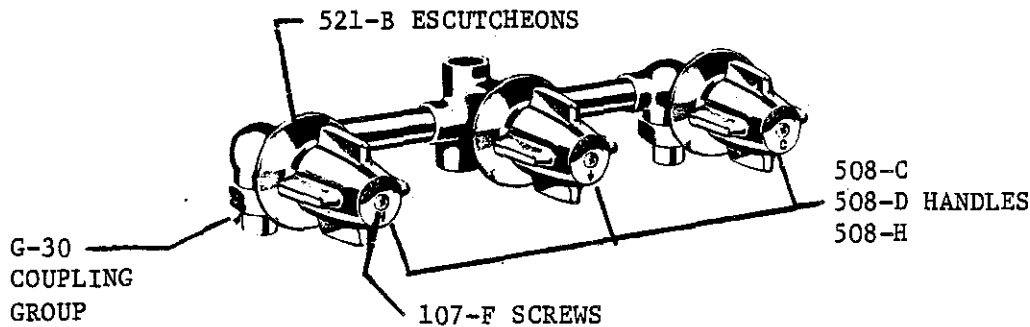

11" BATH & SHOWER FIXTURE
THREE VALVE, I.P. UNIONS, CAST
BRASS BODY, REPLACEABLE SEATS,
CHROME PLATED

0951

BODY ASSEMBLY ONLY

0961

BODY ASSEMBLY
WITH 1/2" IPS BRASS
SPOUT