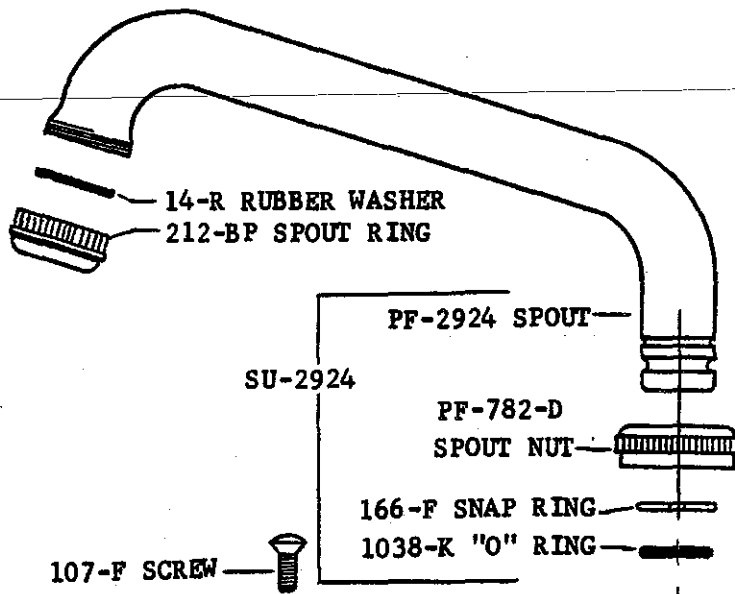

0047

WALL MOUNT FAUCET
CAST BRASS BODY
POLISHED CHROME FINISH
REPLACEABLE SEATS
6" SPOUT
SPECIFY SHANK:
"R" "S" "T" "U" "Y"

0048

WALL MOUNT FAUCET
CAST BRASS BODY
POLISHED CHROME FINISH
REPLACEABLE SEATS
6" SPOUT, WITH SOAP DISH
SPECIFY SHANK:
"R" "S" "T" "U" "Y"