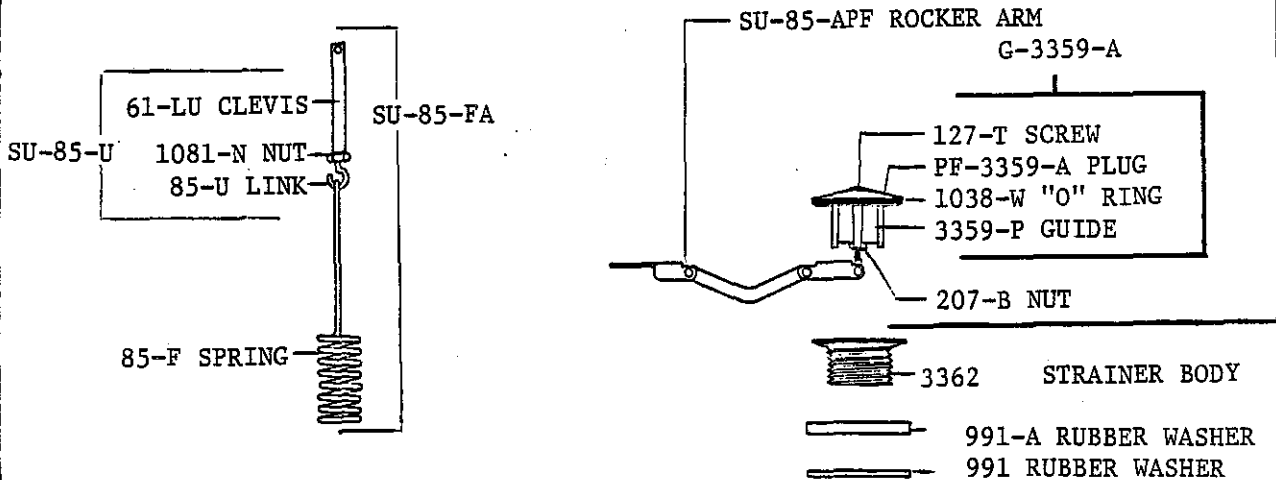

SU-3366-R

PF-731-G TAILPIECE

Central Brass

2950 East 55th Street Cleveland, Ohio 44127 (216) 883-0220

1991