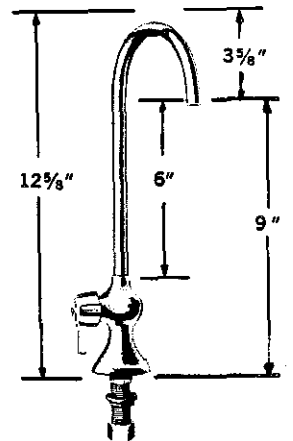

WASHERLESS FAUCET 0786

BAR FAUCET
SINGLE FAUCET
CAST BRASS BODY
1/2" NPS MALE SHANK
GOOSENECK SPOUT WITH
PLAIN OUTLET
CHROME PLATED
SPECIFY HOT OR COLD

Central Brass

2950 East 55th Street Cleveland, Ohio 44127 (216) 883-0220