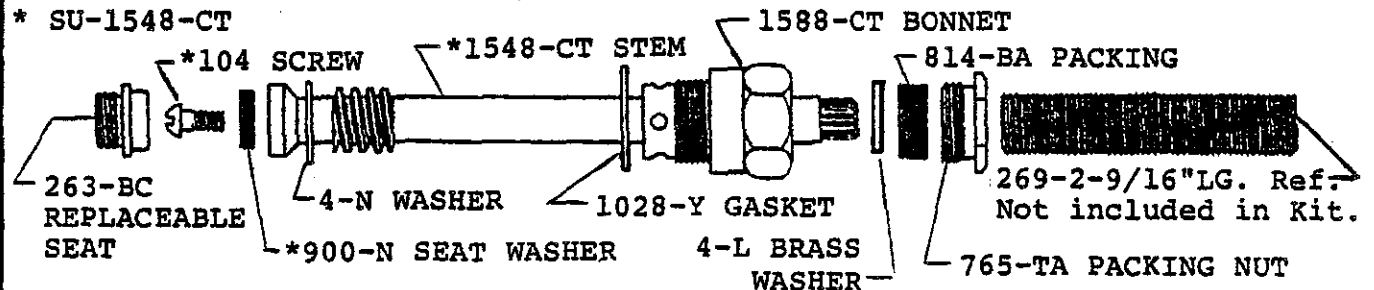

K-3-DT DIVERTER STEM UNIT - BUBBLE PACK

* SU-1548-CT