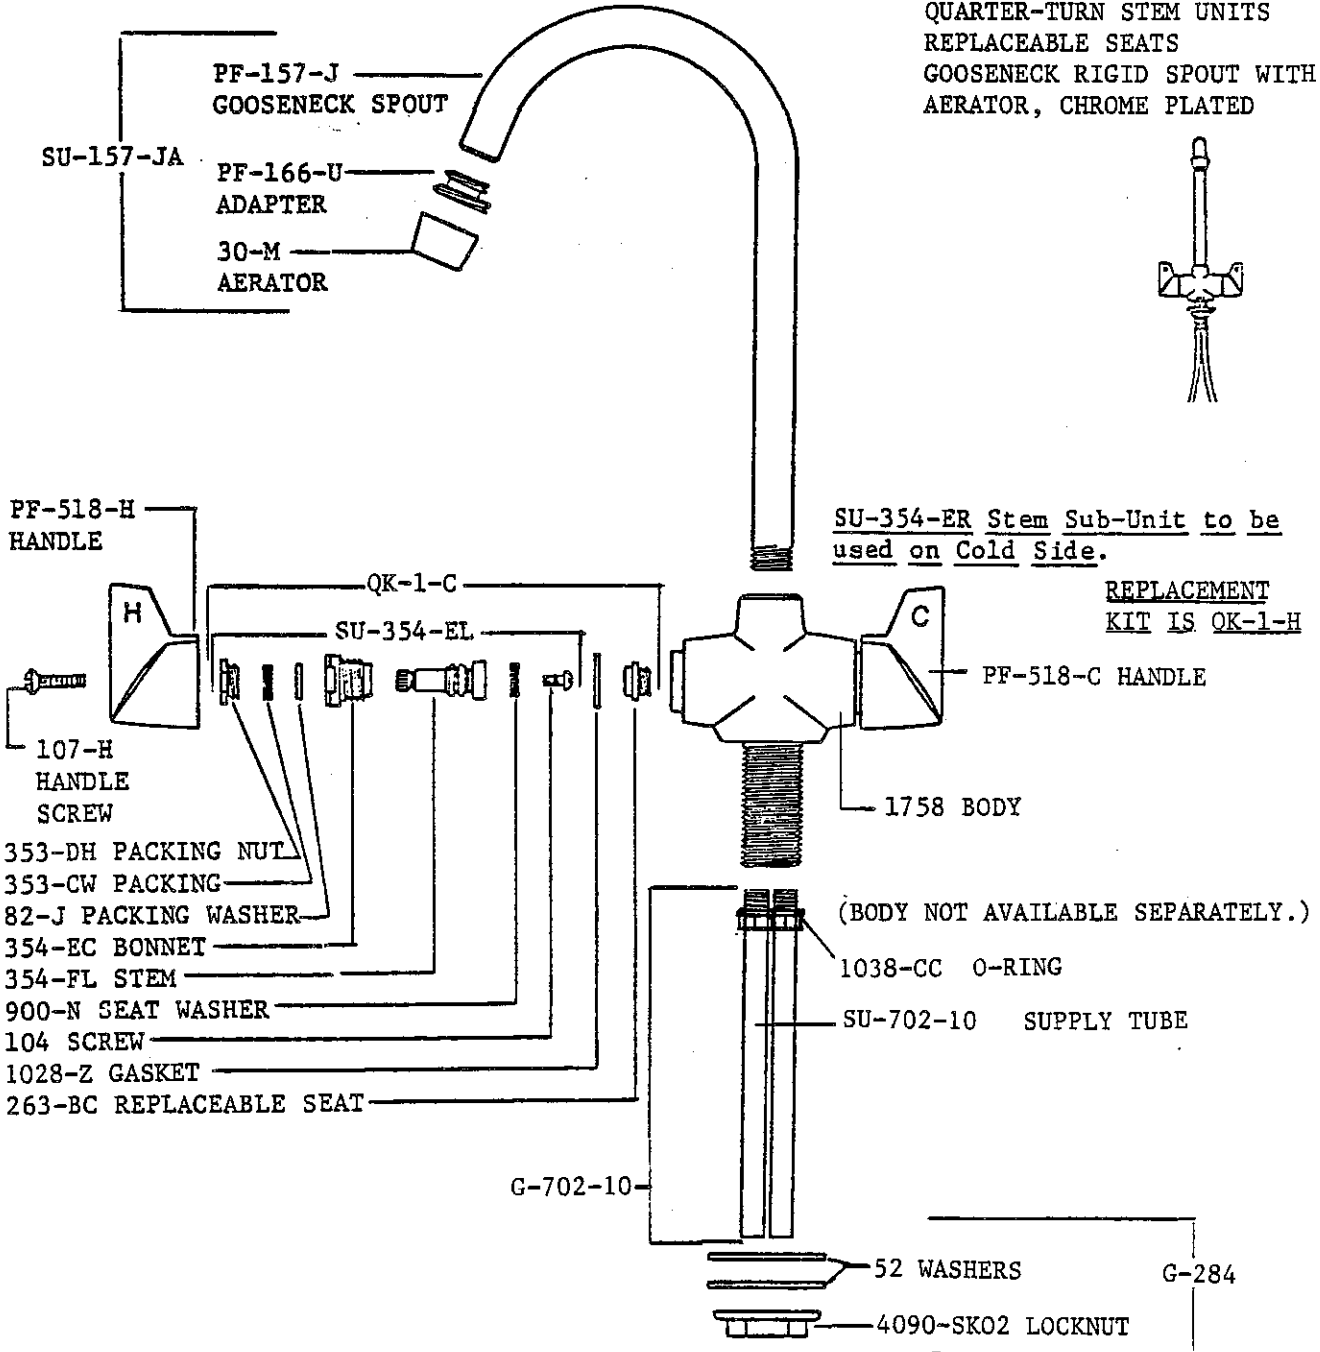

0284-A*Q

BAR FAUCET
CAST BRASS BODY
1-1/16-14 NS MALE SHANK
COPPER SUPPLY TUBES
QUARTER-TURN STEM UNITS
REPLACEABLE SEATS
GOOSENECK RIGID SPOUT WITH
AERATOR, CHROME PLATED

Central Brass

2950 East 55th Street Cleveland, Ohio 44127 (216) 883-0220

1991