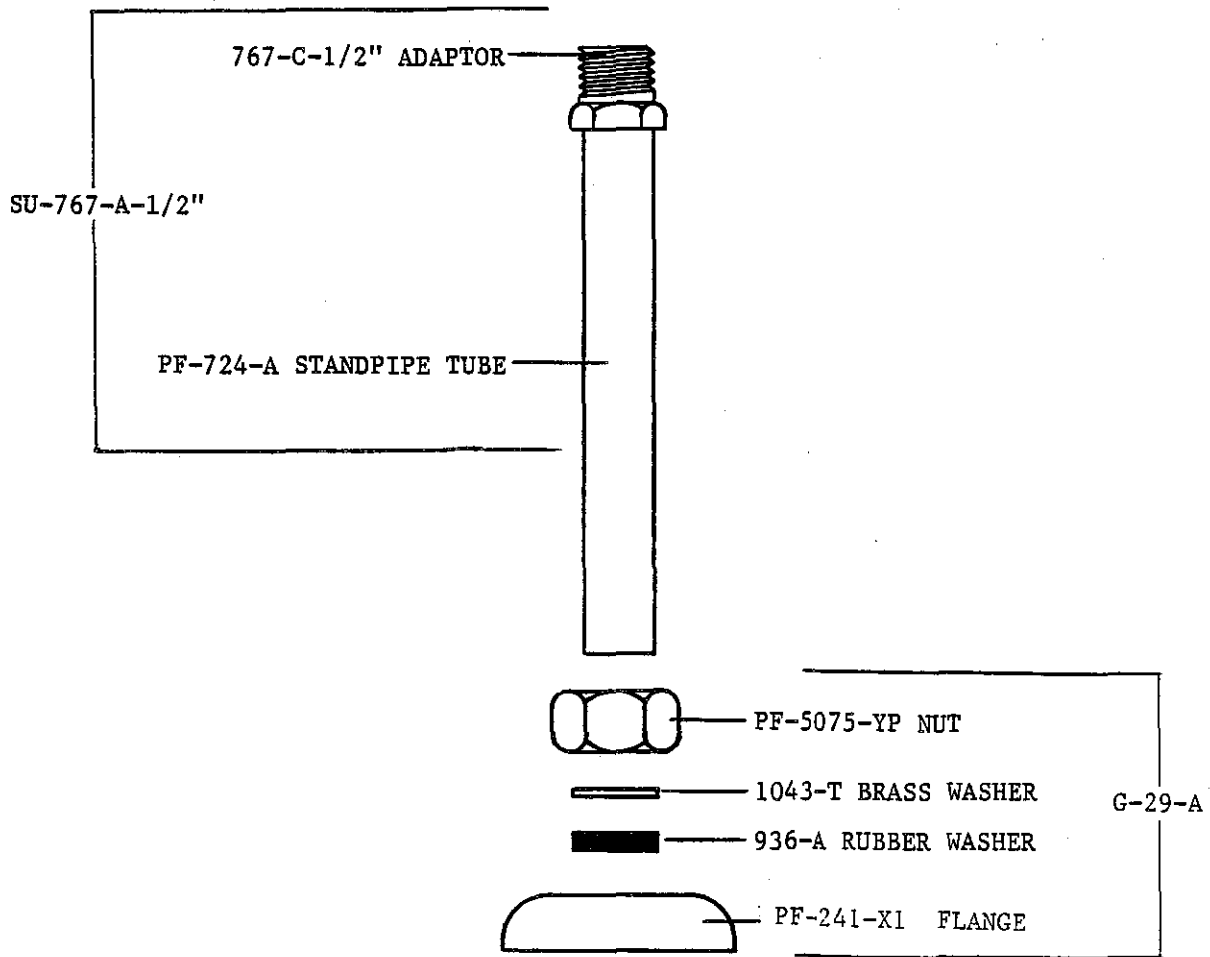

0342-1/2

URINAL/STANDPIPE
NUT AND FLANGE ASSEMBLY
CHROME PLATED

Central Brass

2950 East 55th Street Cleveland, Ohio 44127 (216) 883-0220

1991