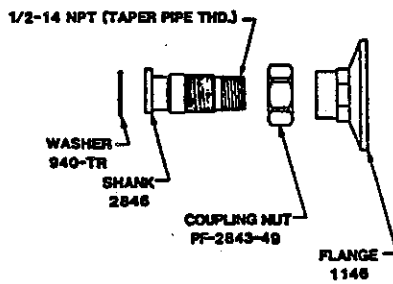

SU-2846
MALE FLANGE
ADJUSTABLE (7-7/8" to 8-1/8") CENTERS

U