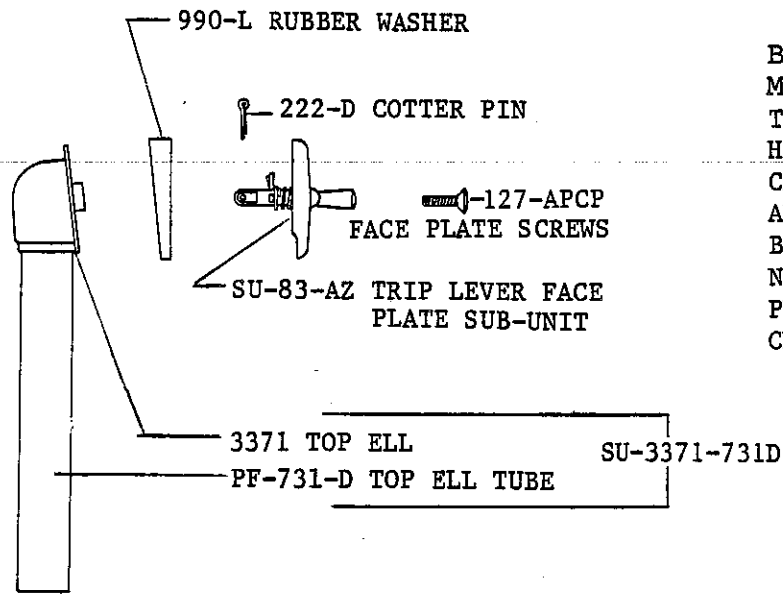

2950 East 55th Street Cleveland, Ohio 44127 (216) 883-0220

1991

1655

BATH DRAIN
MULTI-TUB
TRIP LEVER
HEAVY-PATTERN
CAST BRASS TEE
AND TOP ELL.
CHROME PLATED TRIM

Central Brass

1665-X

BATH DRAIN
 MULTI-TUB
 TRIP LEVER
 HEAVY PATTERN
 CAST BRASS TEE
 AND TOP ELL WITH
 BRASS COUPLING
 NUTS AND CAST BRASS
 PLUG BODY
 CHROME PLATED TRIM