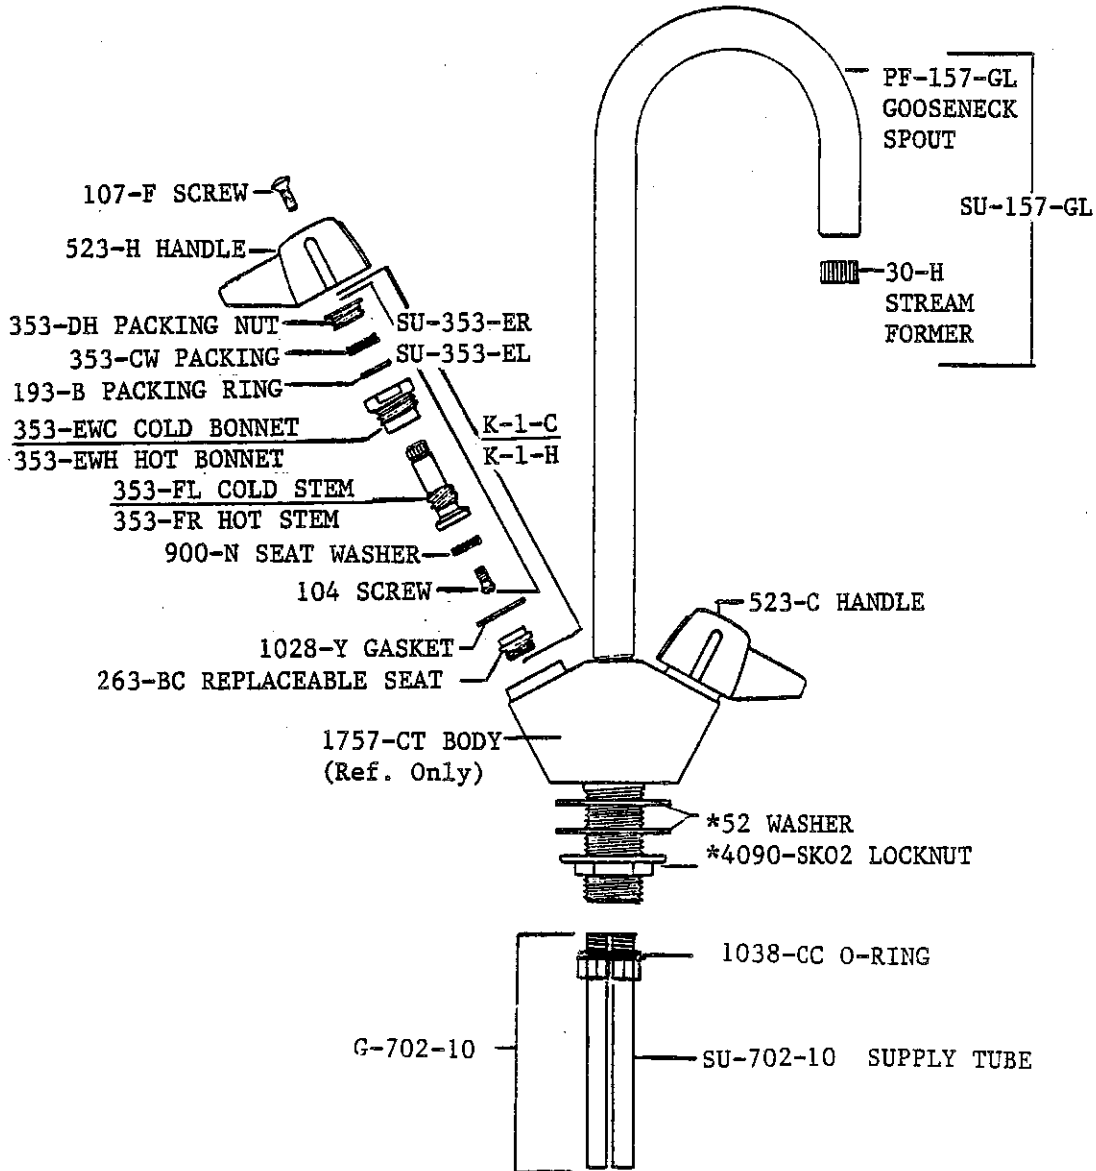

289-AA

0289

NOTE: SU-157-GLA GOOSENECK SPOUT WITH AERATOR AND ADAPTER CONSISTS OF:
PF-157-GLA GOOSENECK SPOUT, PF-166-U ADAPTER, 30-M AERATOR.

BAR/PANTRY FAUCET
DOUBLE HANDLE
CAST BRASS BODY
1-1/16-14 NS MALE SHANK
COPPER SUPPLY TUBES
REPLACEABLE SEATS
RIGID GOOSENECK SPOUT
WITH STREAMFORMER
CHROME PLATED

*G-284

BODY NOT AVAILABLE SEPARATELY

Central Brass

2950 East 55th Street Cleveland, Ohio 44127 (216) 883-0220

1991