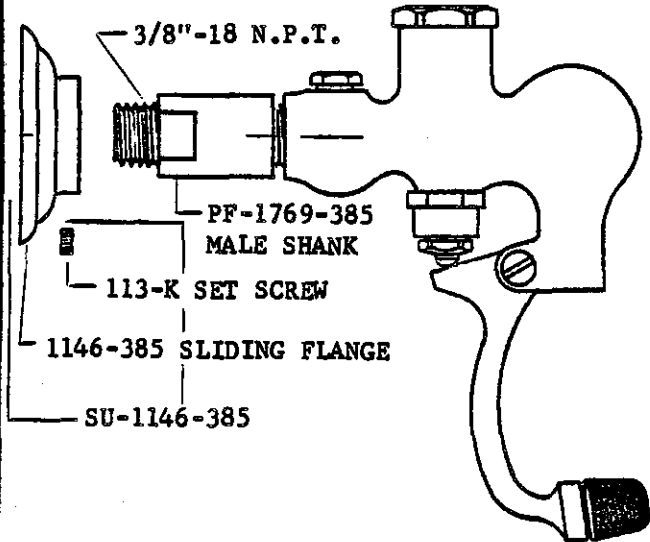

Central Brass

2950 East 55th Street Cleveland, Ohio 44127 (216) 883-0220

1991

0384

CAST BRASS BODY
 3/8" MALE WITH SLIDING
 FLANGE AND SET SCREW
 CHROME PLATED FINISH

0385

CAST BRASS BODY
 3/8" FEMALE WITH SLIDING
 FLANGE, WITH SET SCREW
 CHROME PLATED FINISH