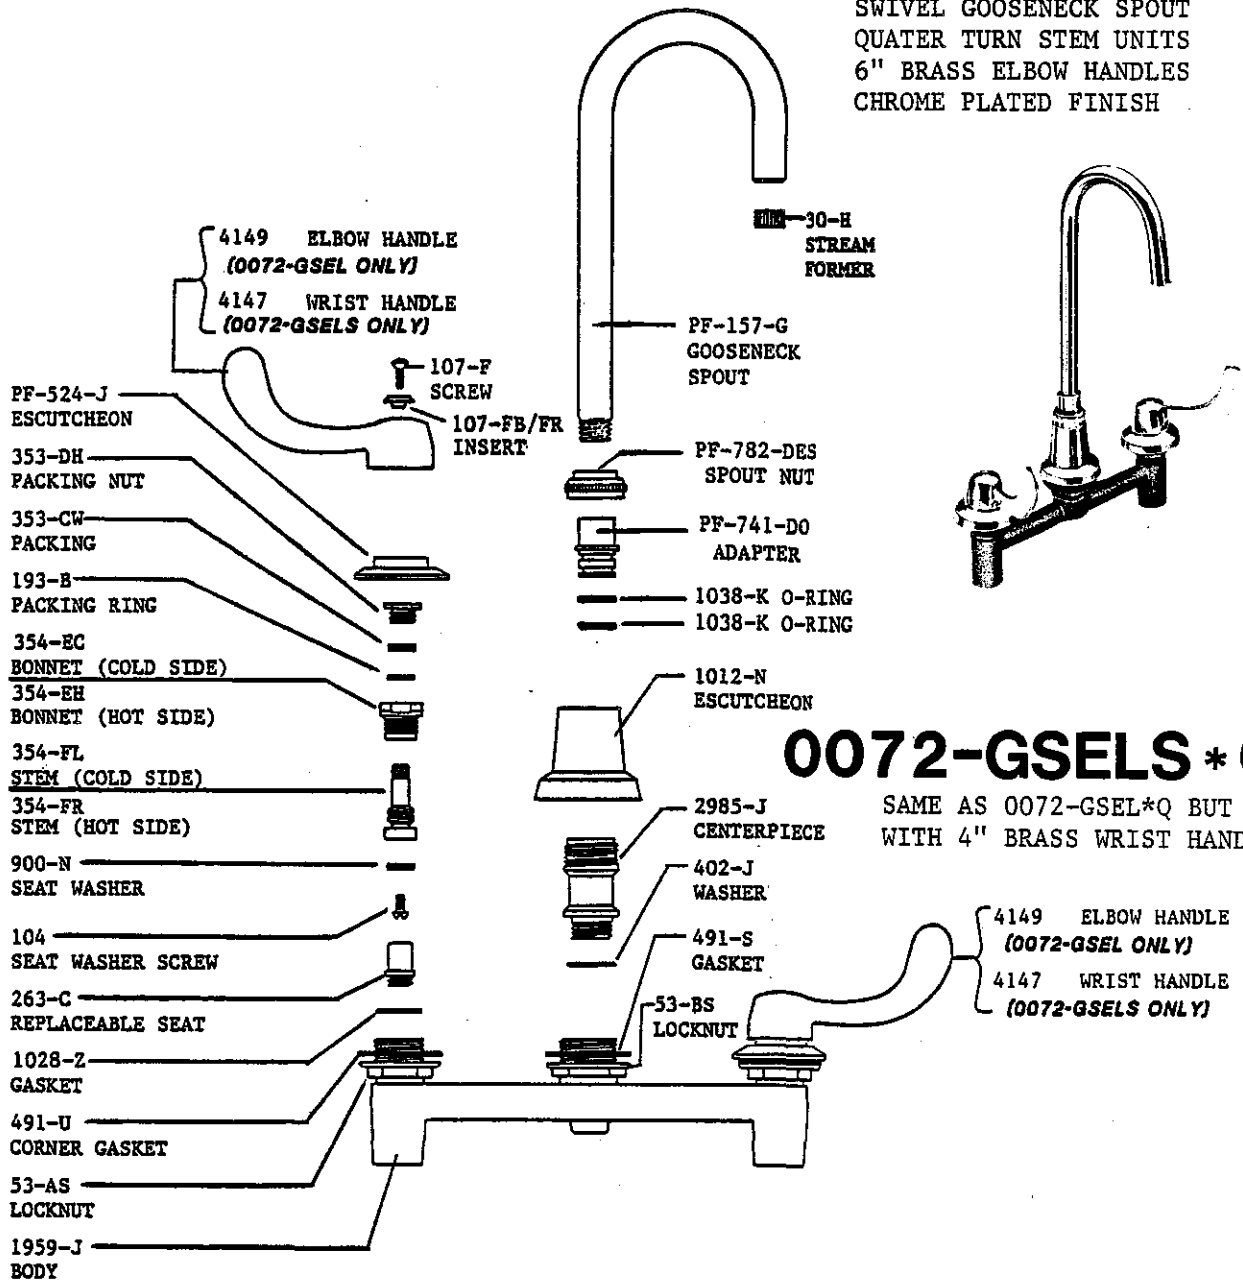

Central Brass

2950 East 55th Street Cleveland, Ohio 44127 (216) 883-0220

0072-GSEL * Q

CONCEALED LEDGE FAUCET
 CAST BRASS BODY
 8" CENTERS

1/2-14 NPS FEMALE THREADS
 SWIVEL GOOSENECK SPOUT
 QUATER TURN STEM UNITS
 6" BRASS ELBOW HANDLES
 CHROME PLATED FINISH