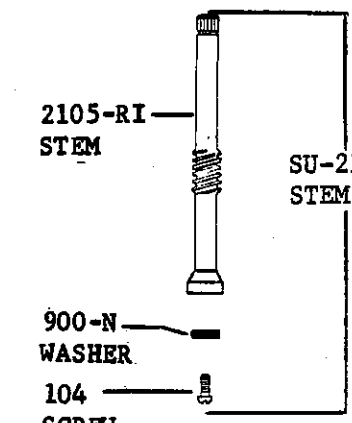

1127

WIDESPREAD LAVATORY FAUCET
CAST BRASS BODIES
FLEXIBLE HOSE CONNECTION PERMITS
CENTERS TO BE ADJUSTED FROM
6" TO 24", REPLACEABLE SEATS,
FURNISHED WITH HOLE FOR PULL ROD
& WITH SNAP-IN BUTTON INCLUDED

107-H*
SCREW

398-LH*
HANDLE

1011-N*
ESCUTCHEON

82-FS
PACKING
NUT

814-G
PACKING
82-J
PACKING
WASHER

2104-R
BONNET

2105-RI
STEM
SU-2105-RI
STEM SUB-UNIT

900-N
WASHER
104
SCREW

1028-Y GASKET

2015-1126*
LOCKNUT
491-U*
WASHERS
53-AS*
LOCKNUT
2970-S
BODY
4015*
COUPLING
NUT

PF-263-B
REPLACEABLE
SEAT

2003 TEE **

312-10
FLXIBLE CONNECTING
TUBE

70-WA
BUTTON

2090-CP
SPOUT

492-A
WASHER
739-AP
STREAM FORMER

SU-2090
SPOUT SUB-UNIT

PF-725-GH
SPOUT TUBE

398-LC*
HANDLE

52-S WASHER **
53-CZ LOCKNUT **
427-W WASHER **

954-A WASHER**
28-A WASHER**
168-B NUT**

* - G-86-N
** - G-2090-S

1991

Central Brass

2950 East 55th Street Cleveland, Ohio 44127 (216) 883-0220

*SU-2105-RI USED FOR BOTH HOT AND COLD