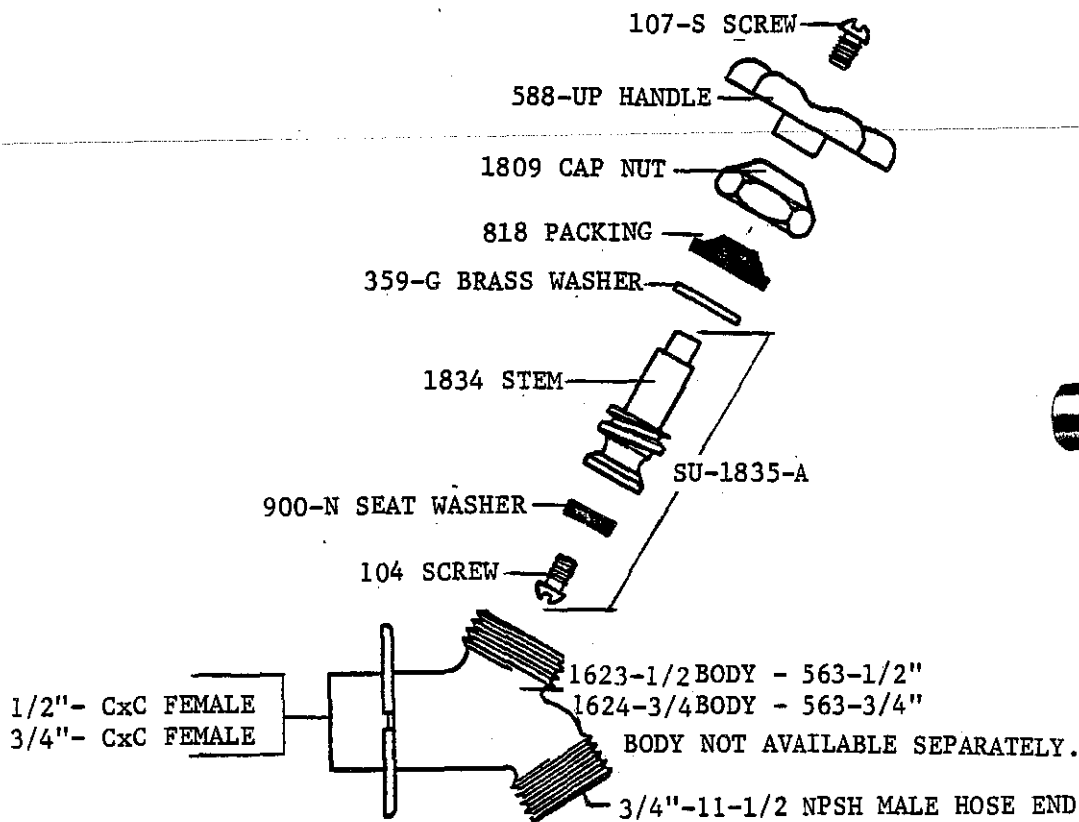

LAWN FAUCET

0563

CAST BRASS BODY
WITH FLANGE

- 1/2" - CxC
- 3/4" - CxC