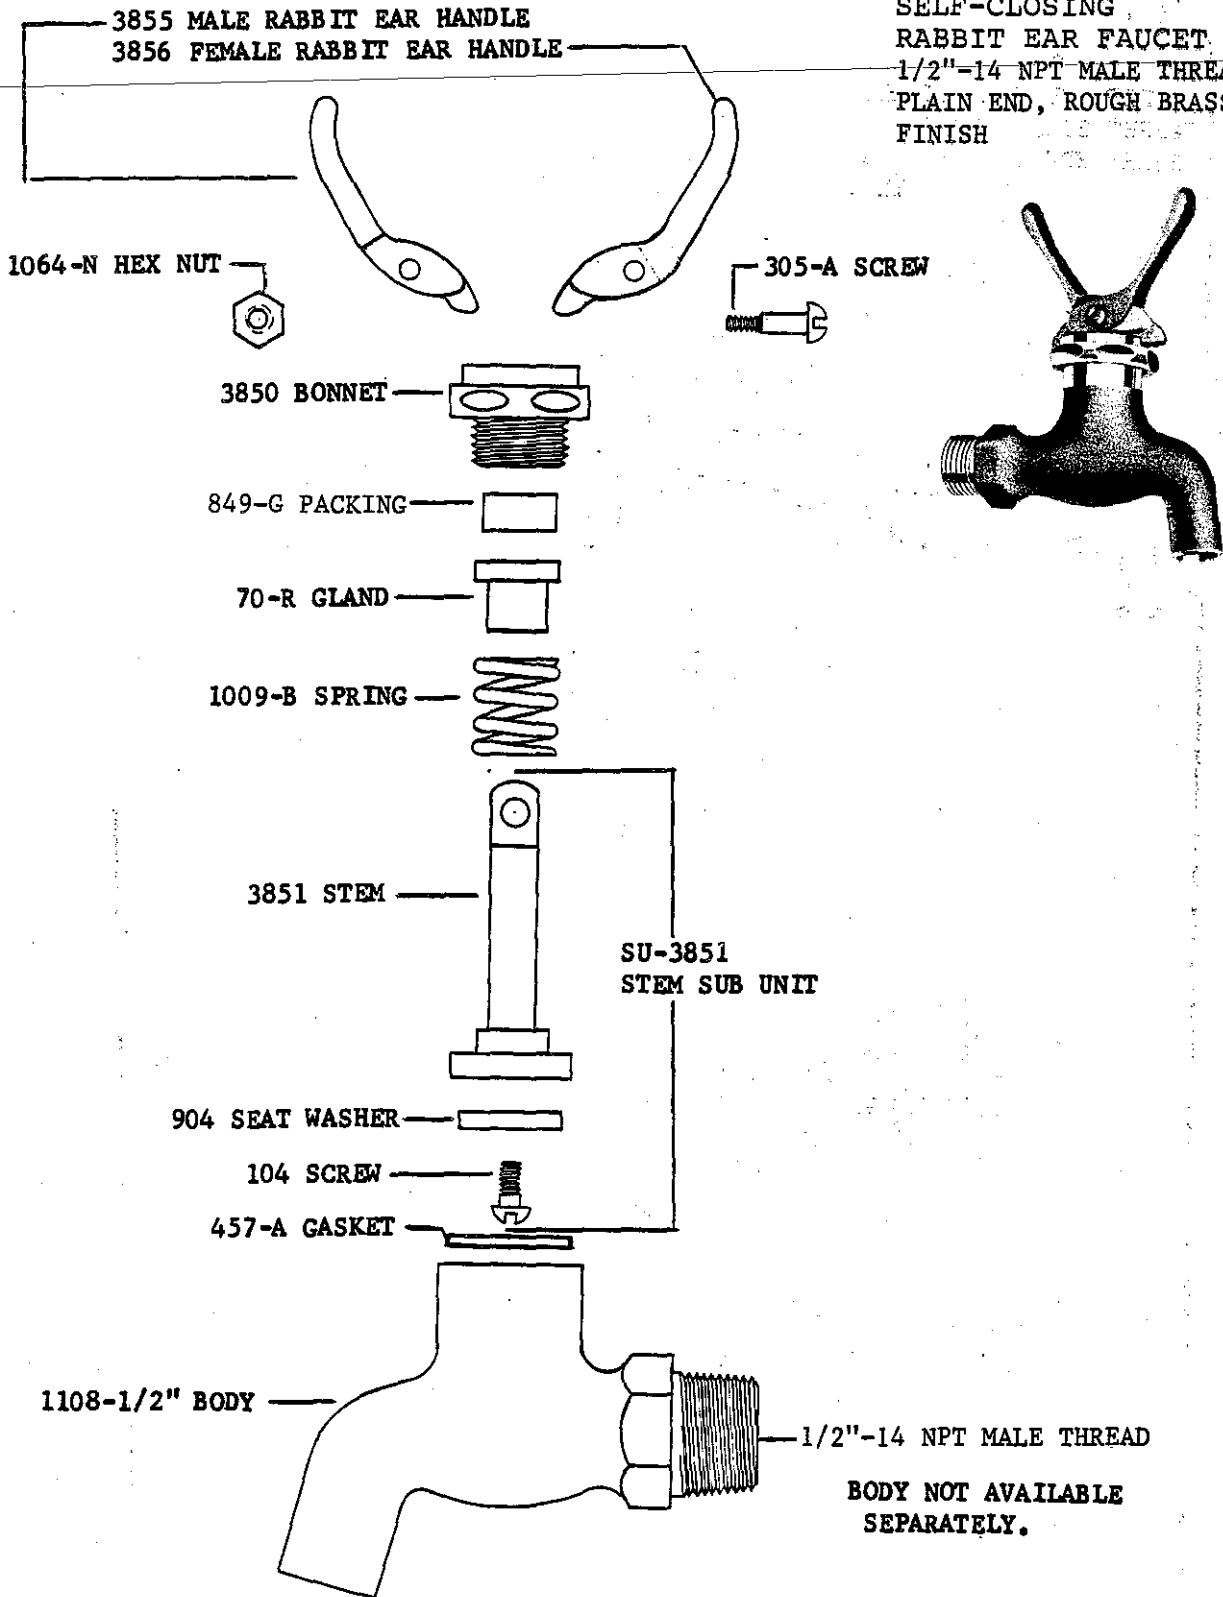

Central Brass

2950 East 55th Street Cleveland, Ohio 44127 (216) 883-0220

0029-1/2

SELF-CLOSING
RABBIT EAR FAUCET
1/2"-14 NPT MALE THREAD
PLAIN END, ROUGH BRASS
FINISH

Central Brass

2950 East 55th Street Cleveland, Ohio 44127 (216) 883-0220