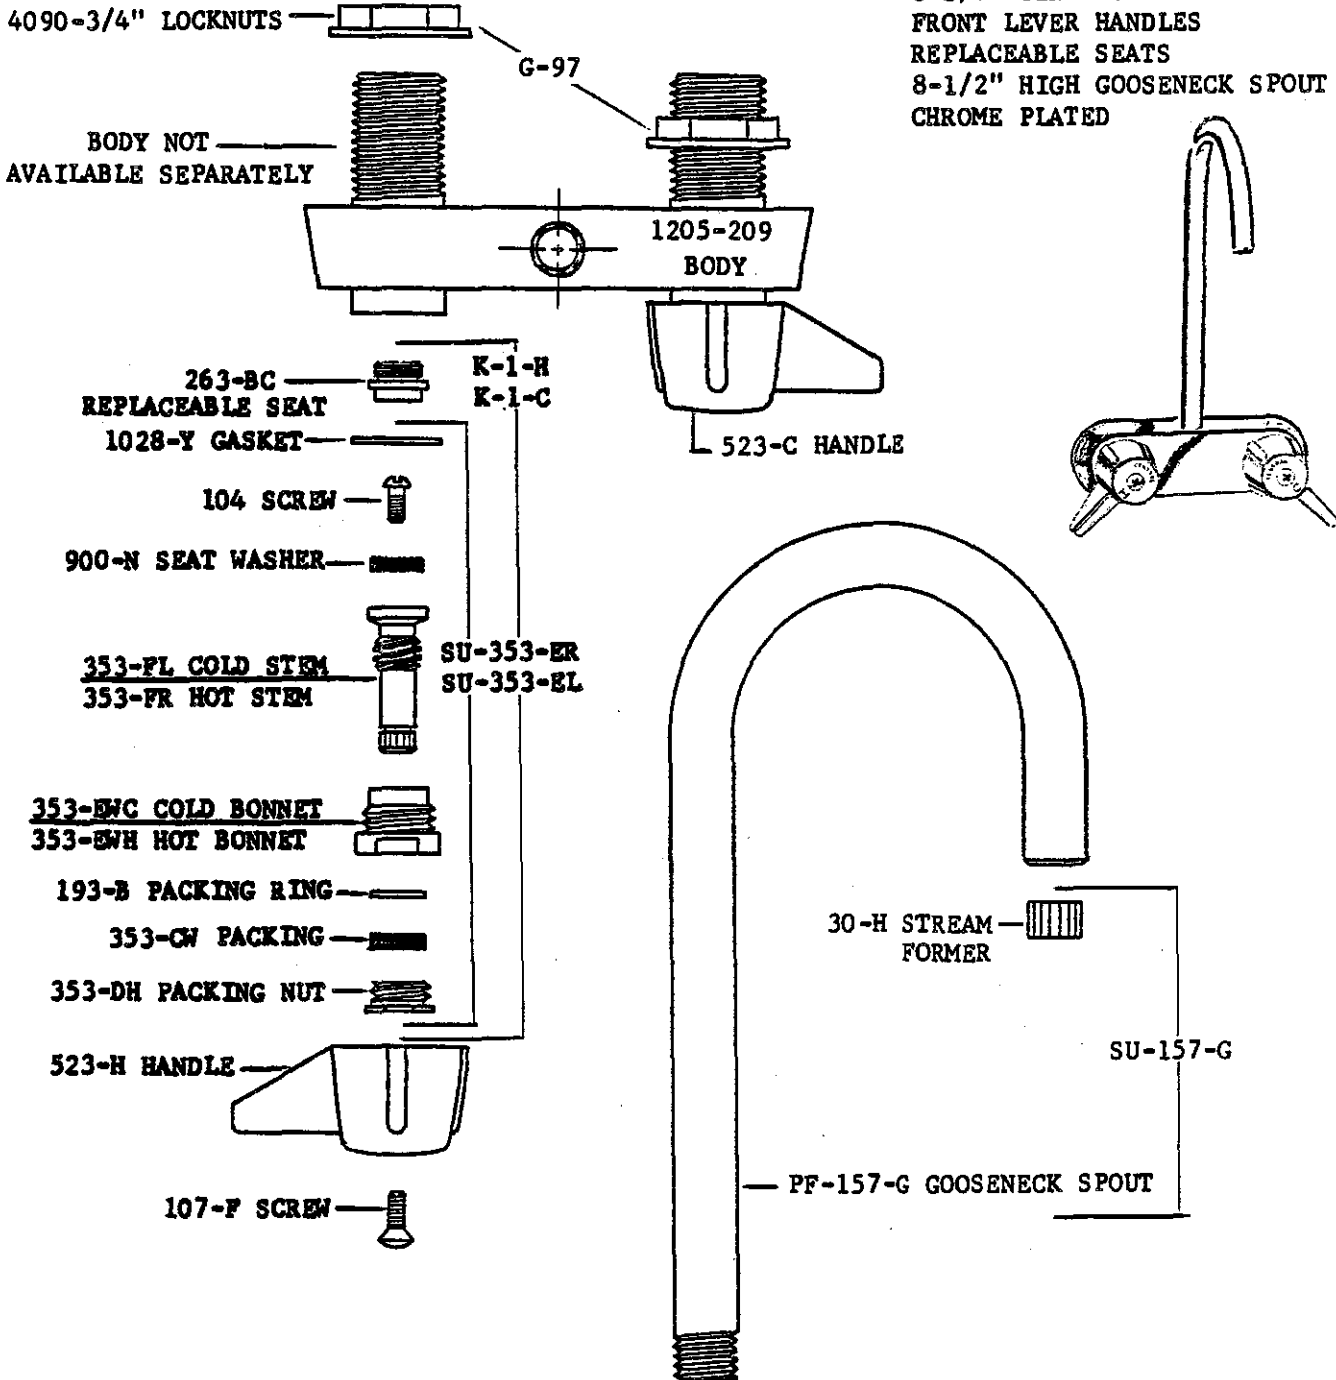

0209

LEG TUB BATH FIXTURE

CAST BRASS BODY
3-3/8" CENTERS
FRONT LEVER HANDLES
REPLACEABLE SEATS
8-1/2" HIGH GOOSENECK SPOUT
CHROME PLATED

Central Brass

2950 East 55th Street Cleveland, Ohio 44127 (216) 883-0220

1991