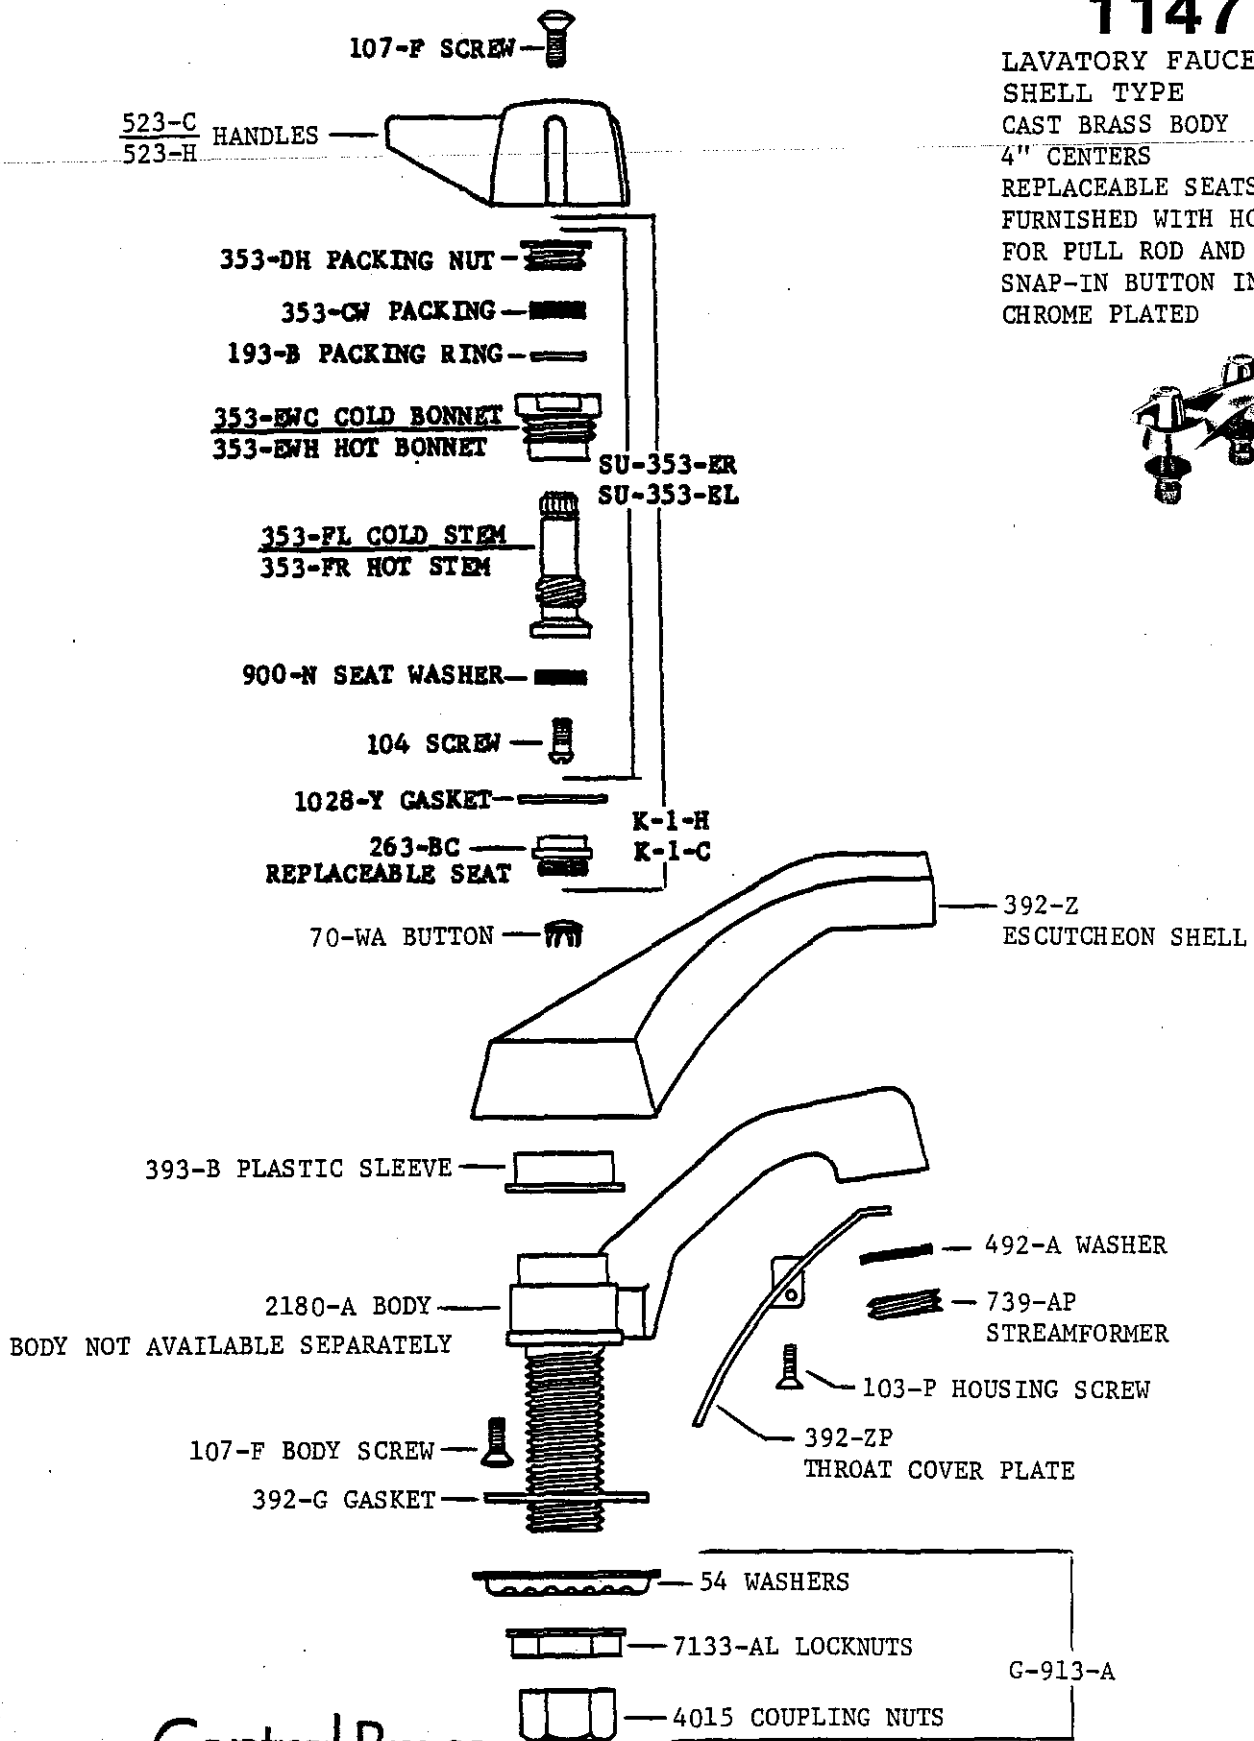

1137-DAELS

CENTERSET FAUCET, FURNISHED WITH Pop-up Unit. See CATALOG NO. 1137-DAELS & Add Same as above.

Central Brass

1147

LAVATORY FAUCET
SHELL TYPE
CAST BRASS BODY
4" CENTERS
REPLACEABLE SEATS
FURNISHED WITH HOLE
FOR PULL ROD AND WITH
SNAP-IN BUTTON INCLUDED
CHROME PLATED