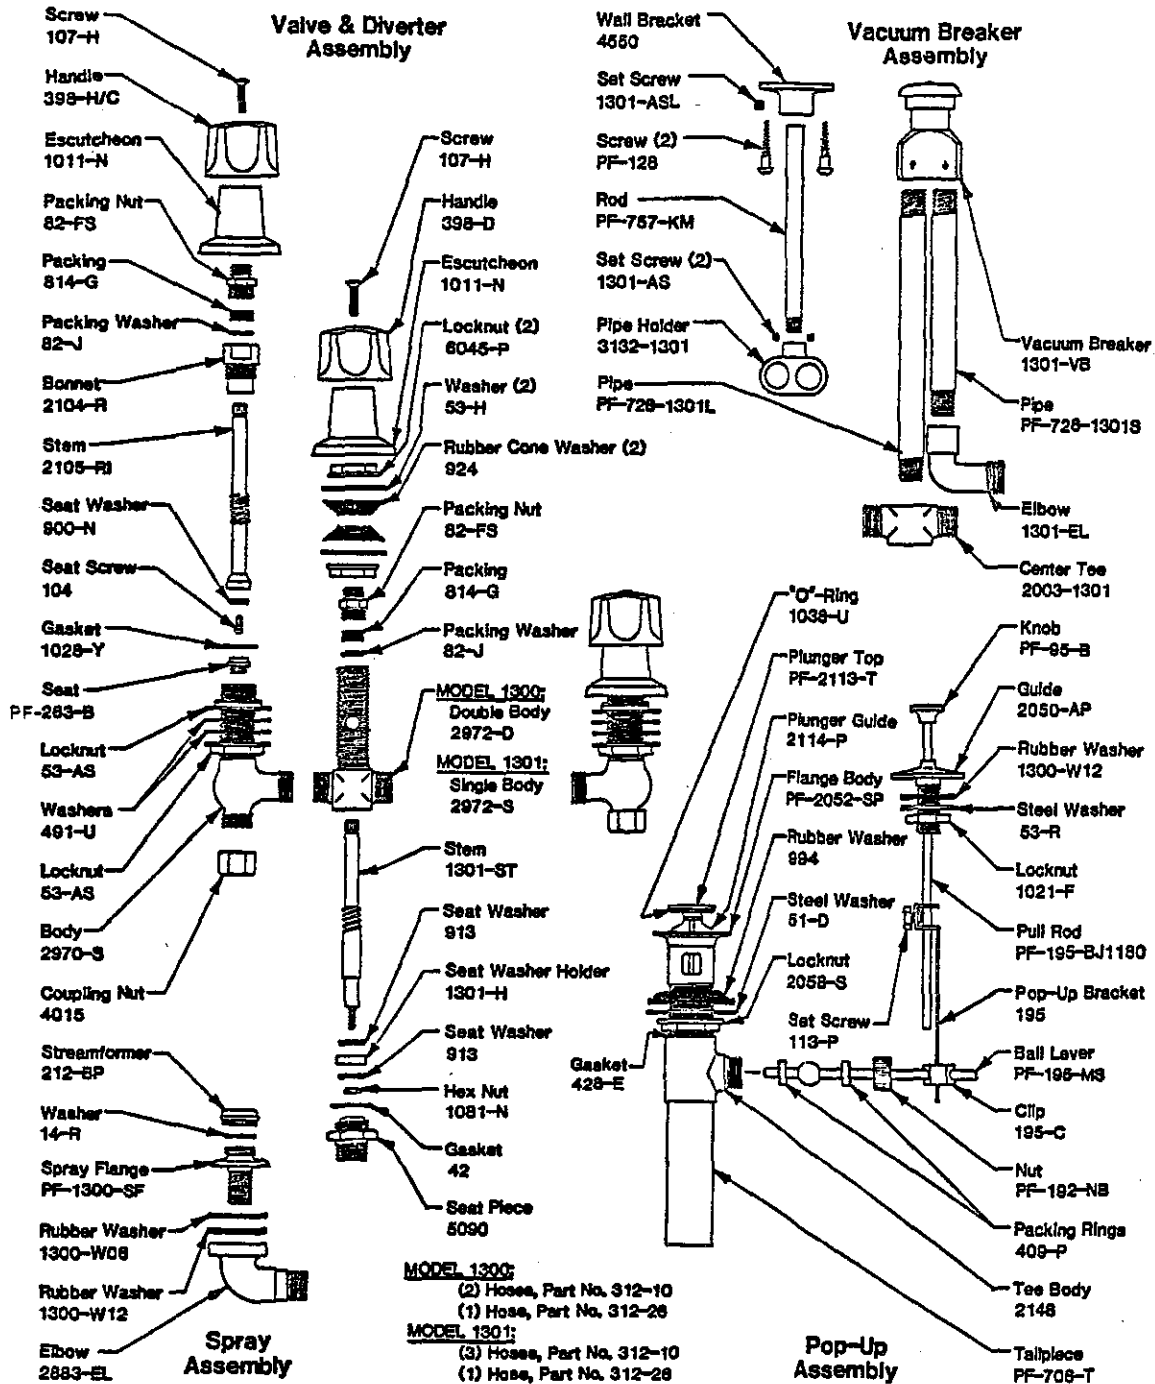

1300

BIDET FITTING
THREE VALVE DIVERTER FITTING
ADJUSTABLE WALL BRACE,
FLEXIBLE SUPPLIES AND
POP-UP DRAIN.

1301

BIDET FITTING
THREE VALVE DIVERTER FITTING
WITH VACUUM BREAKER AND
ADJUSTABLE WALL BRACE,
FLEXIBLE SUPPLIES AND
POP-UP DRAIN

Central Brass

2950 East 55th Street Cleveland, Ohio 44127 (216) 883-0220

1991