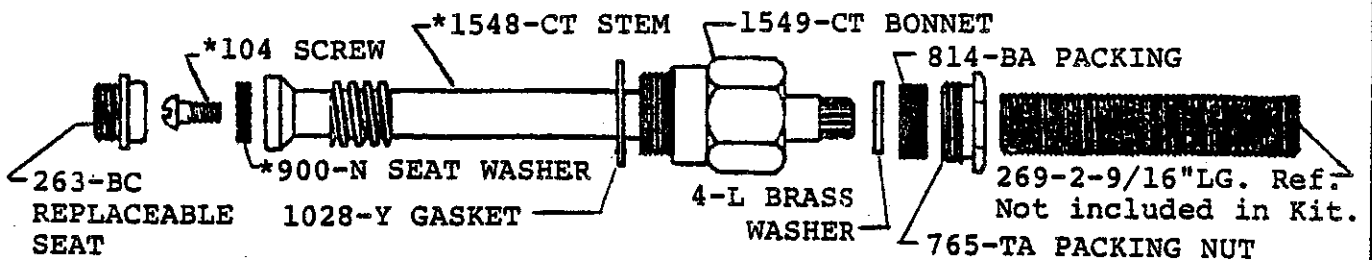

K-3-CT VALVE STEM UNIT WITH WASHERS AND REPLACEABLE SEAT

* SU-1548-CT