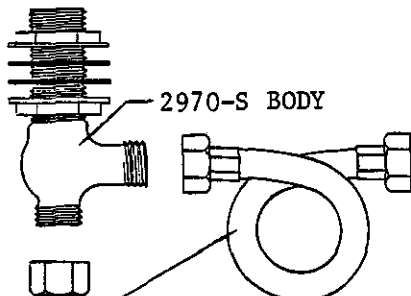

2970-S BODY

312-10 FLEXIBLE TUBE

- *52-S WASHER
- *53-CZ LOCKNUT
- *427-W WASHER
- *2003 TEE
- *954-A WASHER
- *28-A WASHER
- *168-B NUT

*G-2090-S