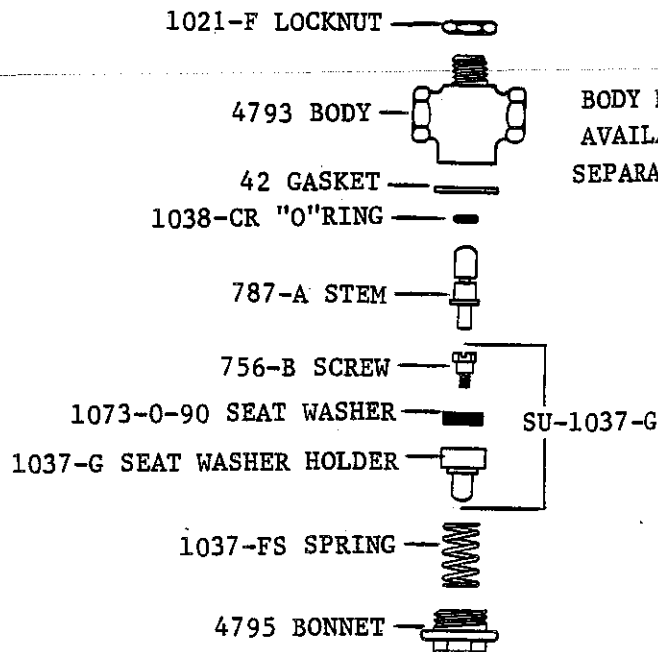

WHISTLE VALVE
0620-1/4

CAST BRASS BODY
LESS HANDLE AND
YOKE. 1/4" NPS
FEMALE THREAD

BODY NOT
AVAILABLE
SEPARATELY.