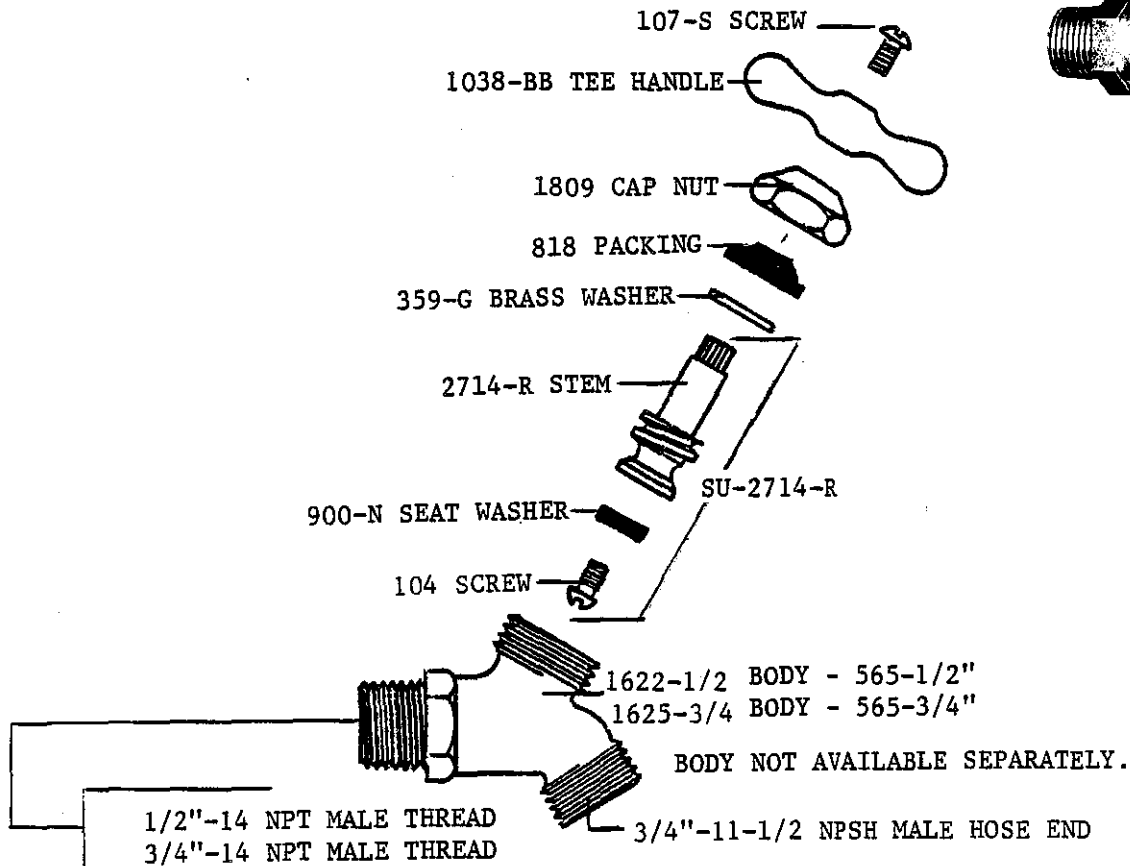

LAWN FAUCET

0565

HEAVY PATTERN
CAST BRASS BODY
WITHOUT FLANGE

- 1/2"-14 NPT male.
- 3/4"-14 NPT male.

Central Brass

2950 East 55th Street Cleveland, Ohio 44127 (216) 883-0220

1991