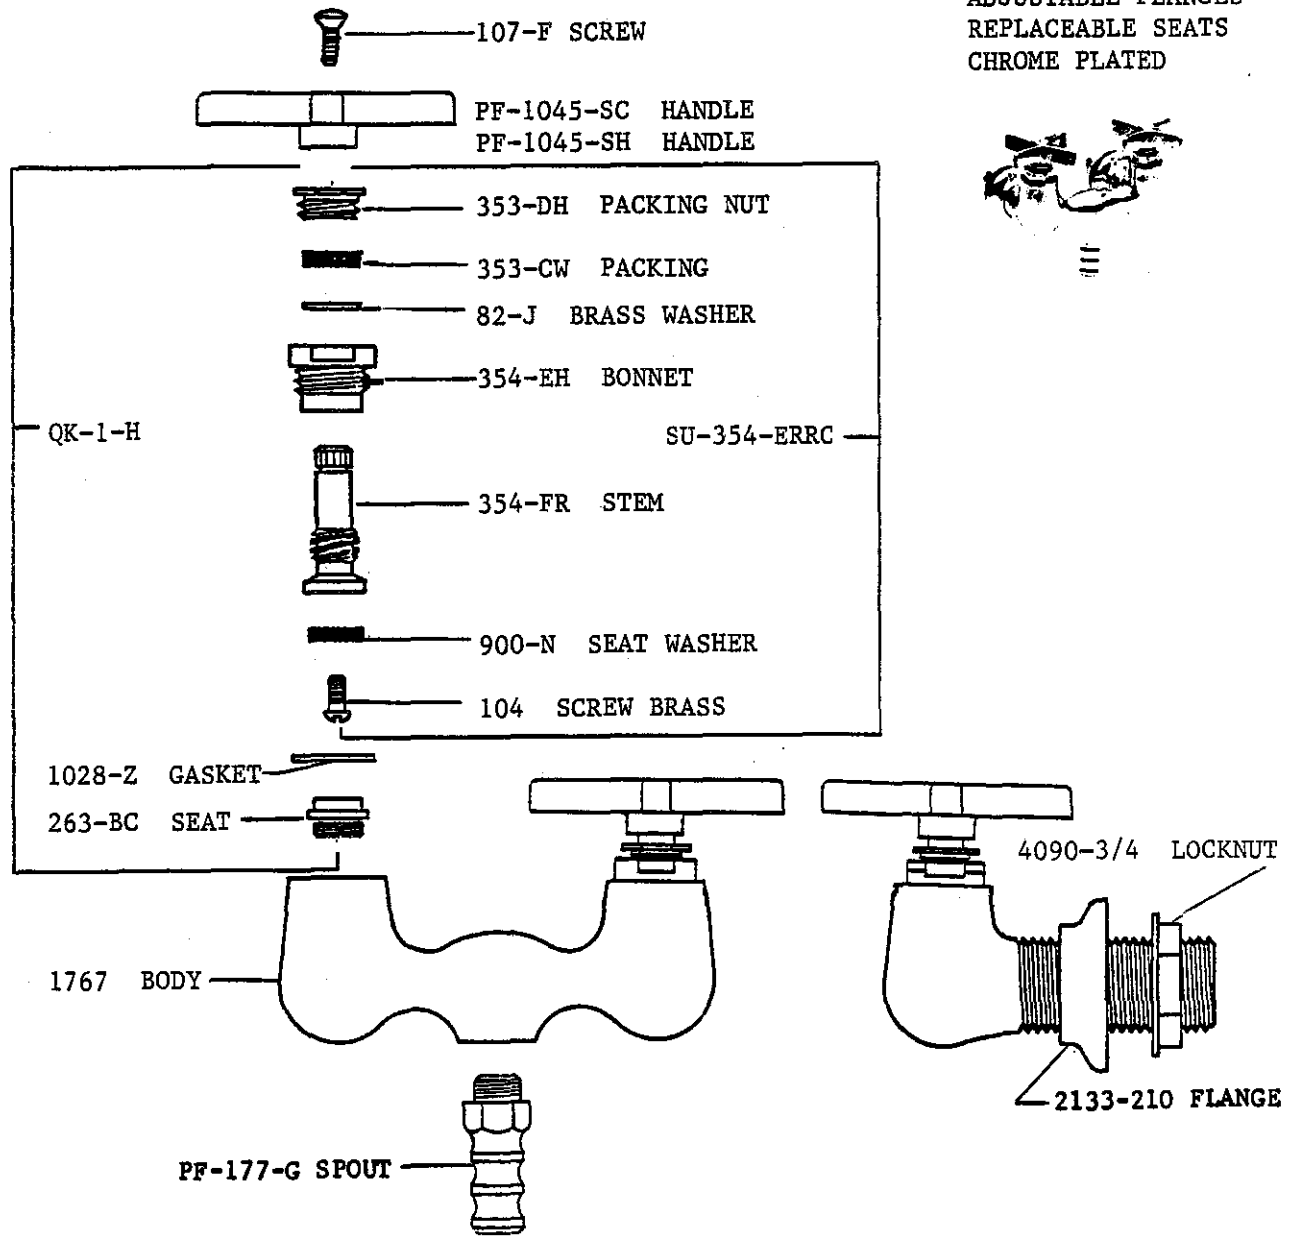

0210*Q

LEG TUB FITTING
TOP HANDLES
CAST BRASS BODY
3-3/8" CENTERS
ADJUSTABLE FLANGES
REPLACEABLE SEATS
CHROME PLATED

QK-1-H REPLACEMENT KIT IS USED FOR BOTH HOT & COLD

Central Brass

2950 East 55th Street Cleveland, Ohio 44127 (216) 883-0220

1991