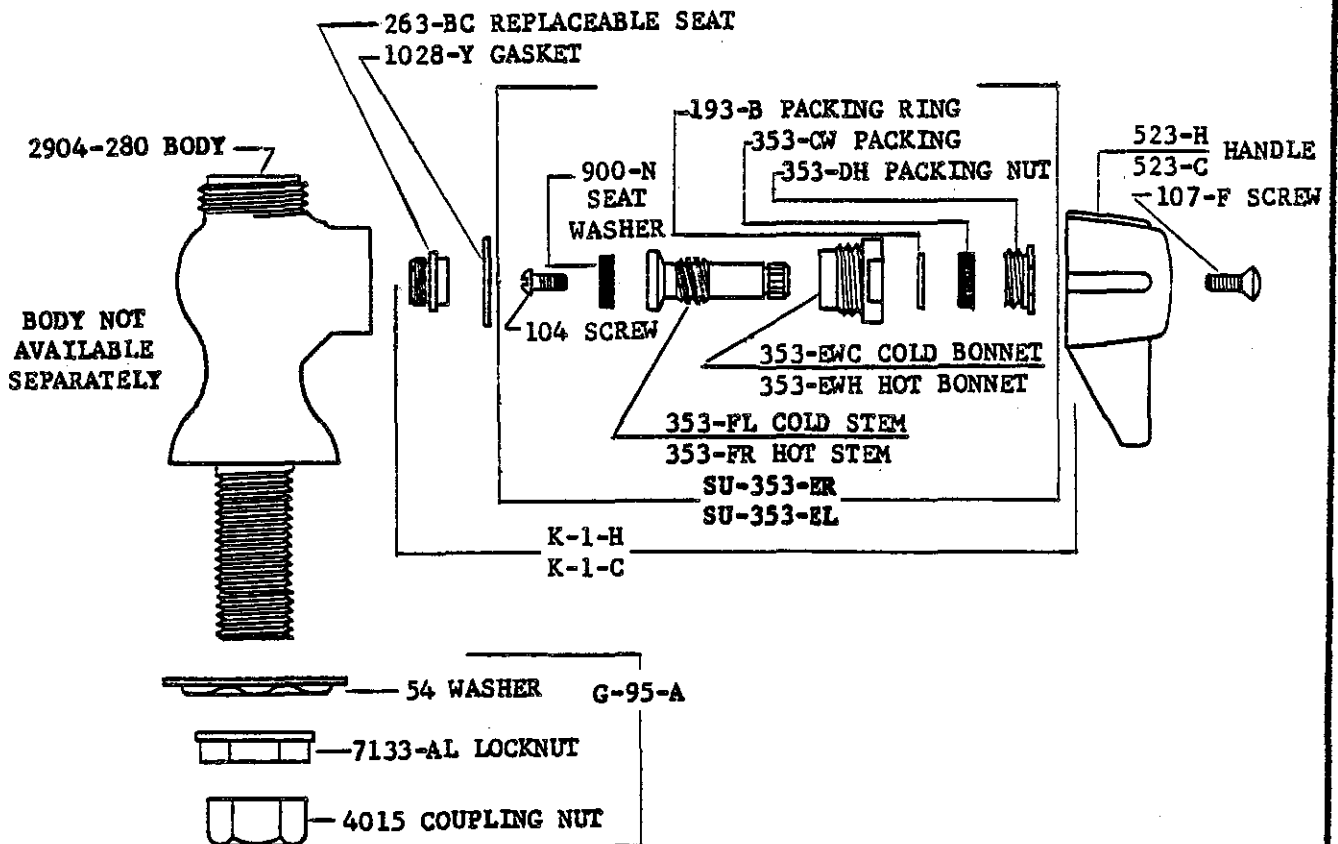

1991

0280

BAR FAUCET
SINGLE FAUCET
CAST BRASS BODY
CHROME PLATED
1/2" NPS MALE SHANK
5" SWING CAST SPOUT
REPLACEABLE SEAT
SPECIFY HOT OR COLD

Central Brass

2950 East 55th Street Cleveland, Ohio 44127 (216) 883-0220