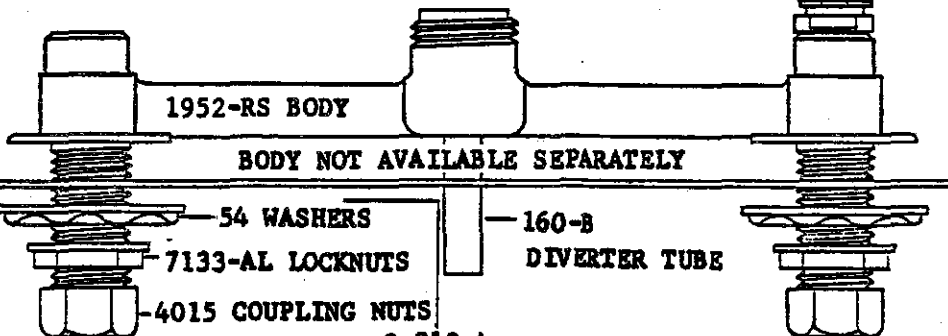

- 166-F SNAP RING
- 1038-K "O" RING

SU-365-C

BODY NOT AVAILABLE SEPARATELY

Central Brass

2950 East 55th Street Cleveland, Ohio 44127 (216) 883-0220

1991

0206

LEG TUB BATH FIXTURE