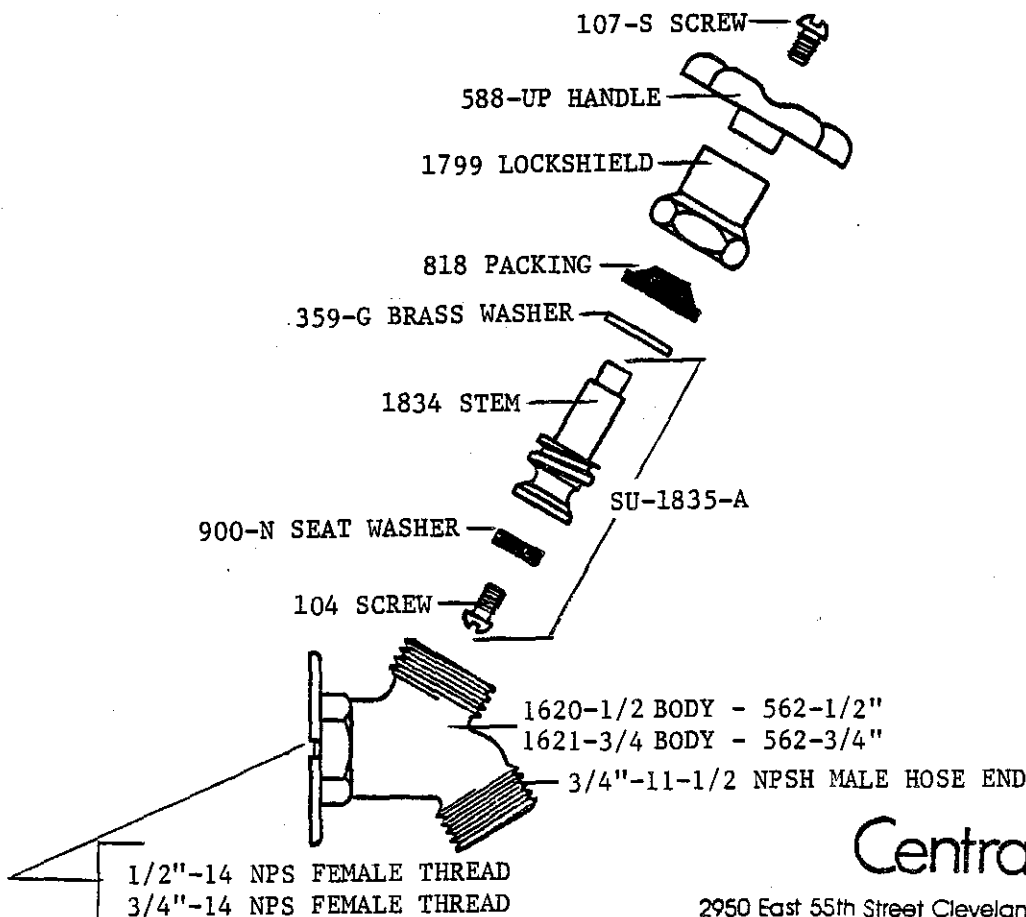

LAWN FAUCET

0562

CAST BRASS BODY LOCKSHIELD TYPE WITH FLANGE

- 1/2"-14 NPS female.
- 3/4"-14 NPS female.