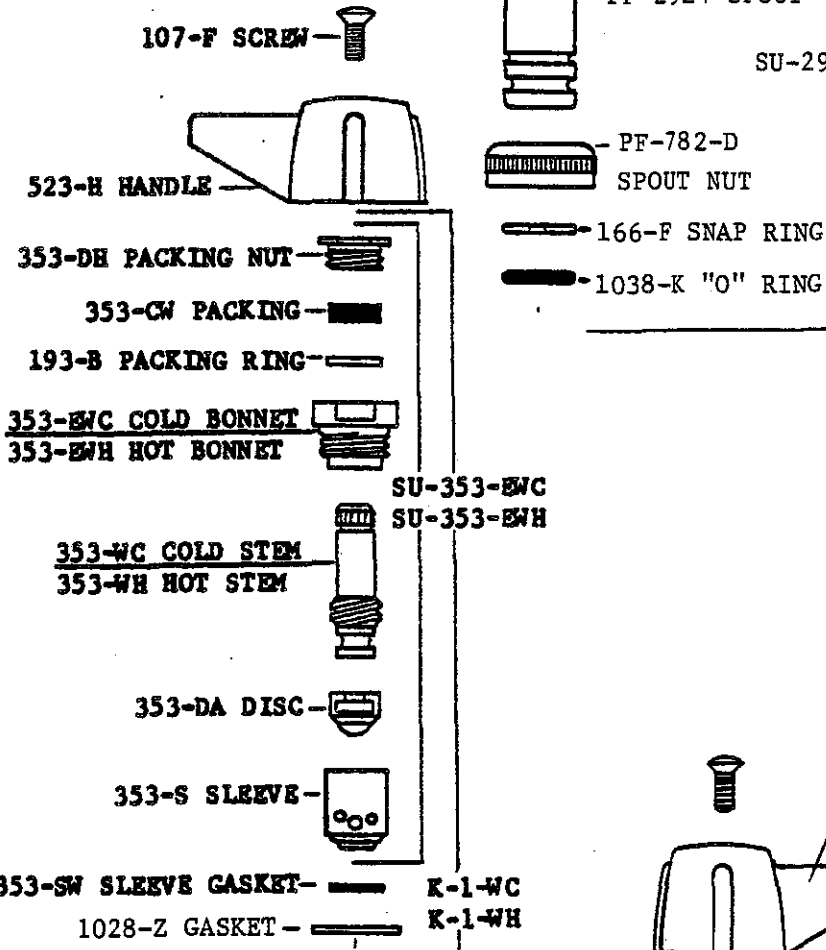

WASHERLESS FAUCET 0794

LAUNDRY OR BAR FAUCET

CAST BRASS BODY
SHELL TYPE
4" CENTERS
6" TUBE SPOUT
CHROME PLATED

BODY NOT AVAILABLE SEPARATELY

Central Brass

1991