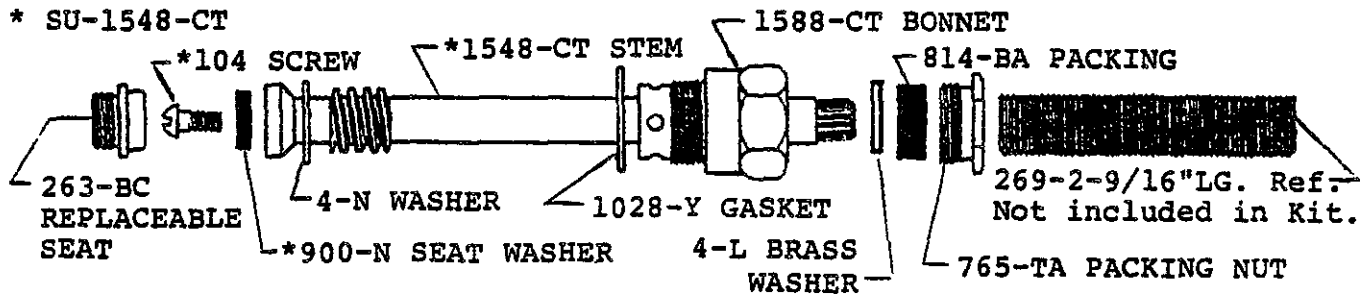

K-3-DT DIVERTER STEM UNIT - BUBBLE PACK

* SU-1548-CT