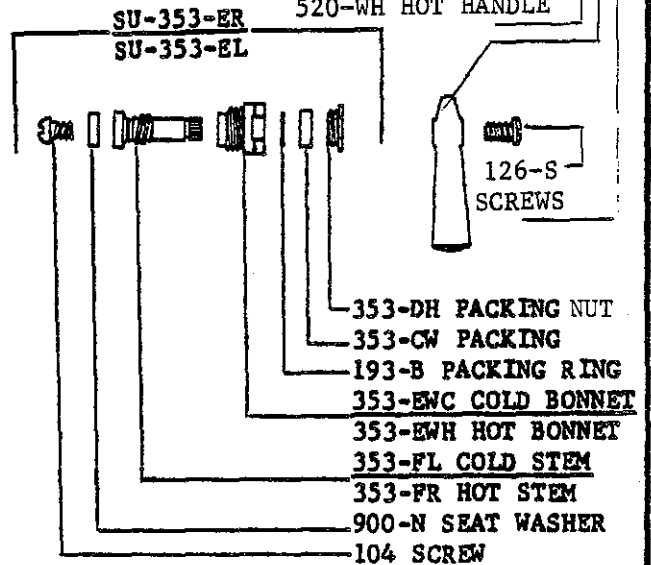

SU-2924-H*01

118 SCREWS

G-7233

7233 LEGS

113-A SCREWS

BODY NOT AVAILABLE SEPARATELY.

Central Brass

2950 East 55th Street Cleveland, Ohio 44127 (216) 883-0220