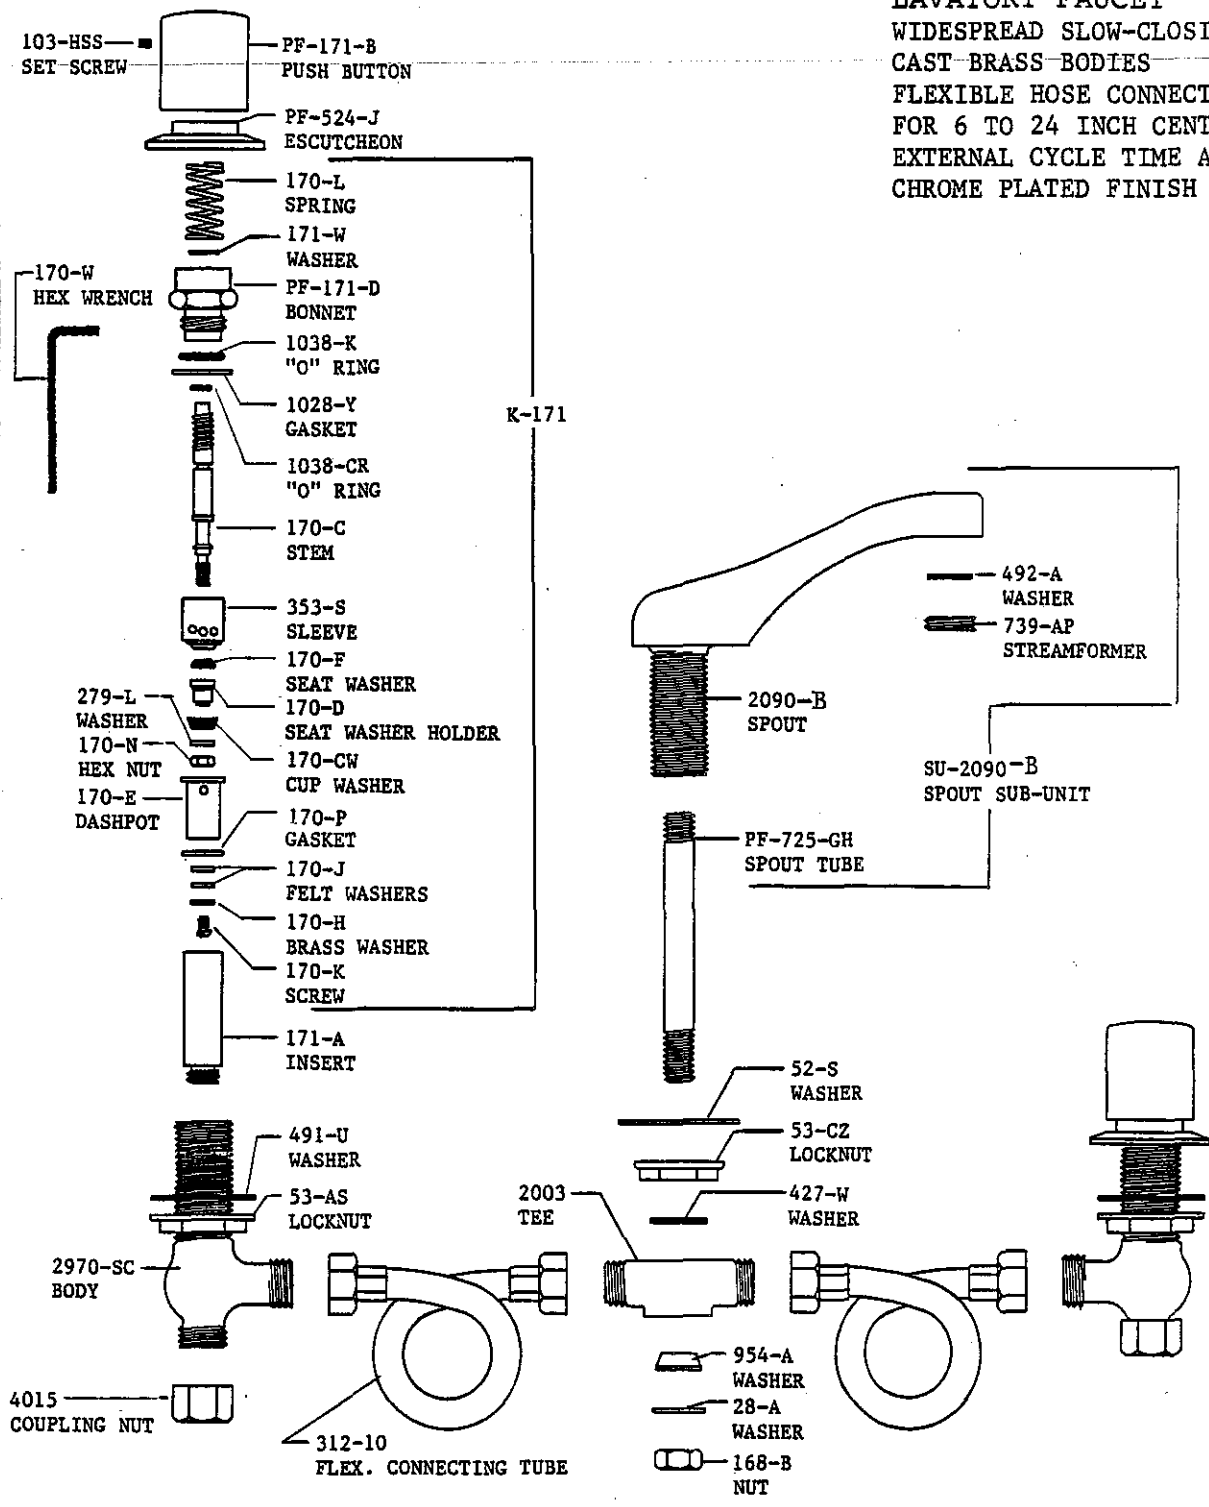

Central Brass

2950 East 55th Street Cleveland, Ohio 44127 (216) 883-0220

1991

3137

LAVATORY FAUCET
SLOW-CLOSING CENTERSET
CAST BRASS BODY, 4" CENTERS
EXTERNAL CYCLE ADJUSTMENT
CHROME PLATED

103-HSS
SET
SCREW