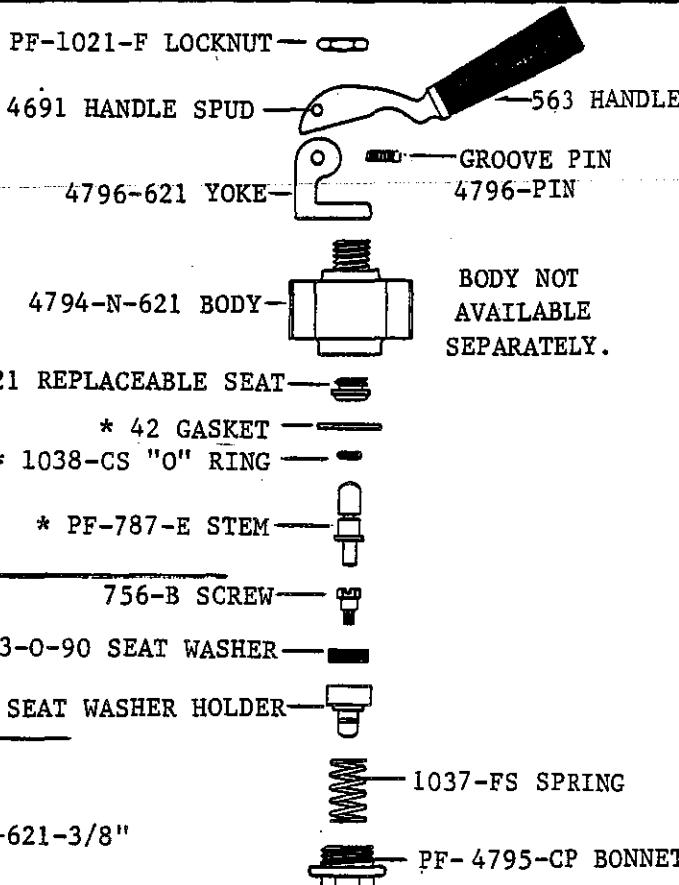

URN VALVE
0621-R-3/8

CAST BRASS BODY
HORIZONTAL INSULATED
HANDLE. 3/8" NPS
FEMALE THREADS.
REPLACEABLE SEAT
CHROME PLATED ONLY