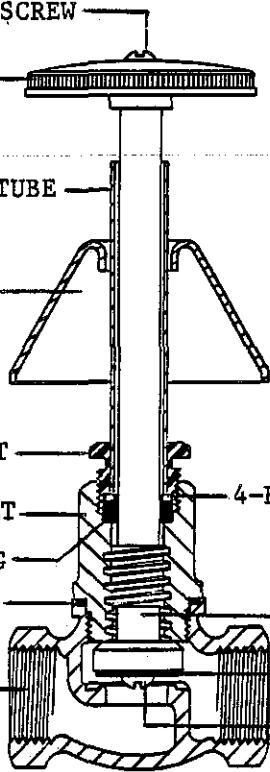

*PF-105-CP HANDLE SCREW

* 1031-B HANDLE

PF-224-A PACKING NUT TUBE

* 1036-B ESCUTCHEON

765-SA PACKING NUT

1549-SPEC BONNET

814-BA PACKING

402-A WASHER

4605 BODY 607-1/2"

4602 BODY 607-3/4"

BODY NOT AVAILABLE SEPARATELY.

4-L BRASS WASHER

SU-1548-605

1548-605 STEM

913 SEAT WASHER

105 SEAT WASHER SCREW

TILE STOP

0607

CAST BRASS BODY
I.P. INLETS

- 1/2 -14 NPS female.
- 3/4 -14 NPS female.