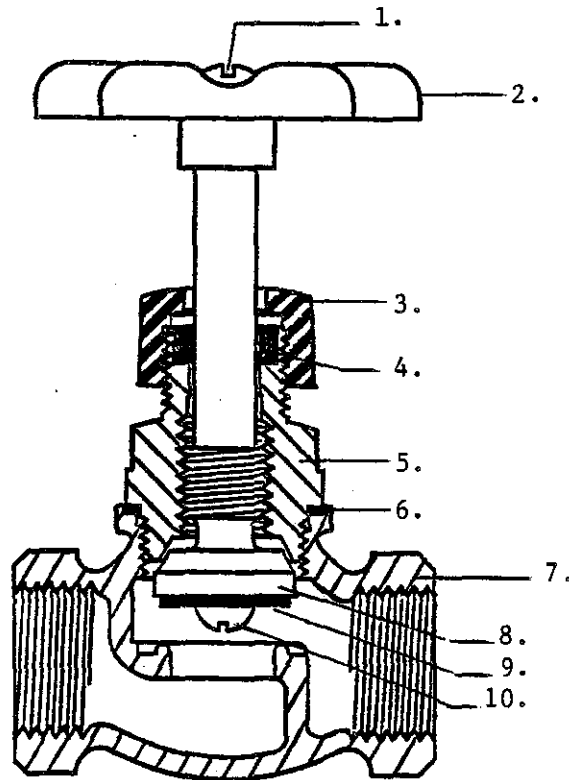

Central Brass

2950 East 55th Street Cleveland, Ohio 44127 (216) 883-0220

GLOBE VALVE

0600

HEAVY PATTERN
CAST-BRASS-BODY

- 1/8-27 NPS female
- 1/4-18 NPS female
- 3/8-18 NPS female
- 1/2-14 NPS female
- 3/4-14 NPS female
- 1"-11½ NPS female
- 1¼-11½ NPS female