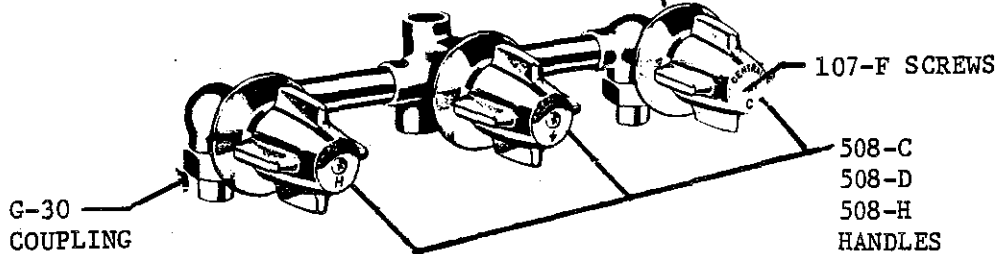

0971

BODY ASSEMBLY
 WITH 1/2" IPS BRASS
 SPOUT
 SHOWER HEAD, ARM
 AND FLANGE

0971-Z

BODY ASSEMBLY
 WITH 1/2" IPS ZAMAK
 SPOUT
 SHOWER HEAD, ARM
 AND FLANGE

3145-D BRASS SPOUT

3154-Z ZAMAK SPOUT

K-3-CT VALVE STEM UNIT WITH WASHERS AND REPLACEABLE SEAT