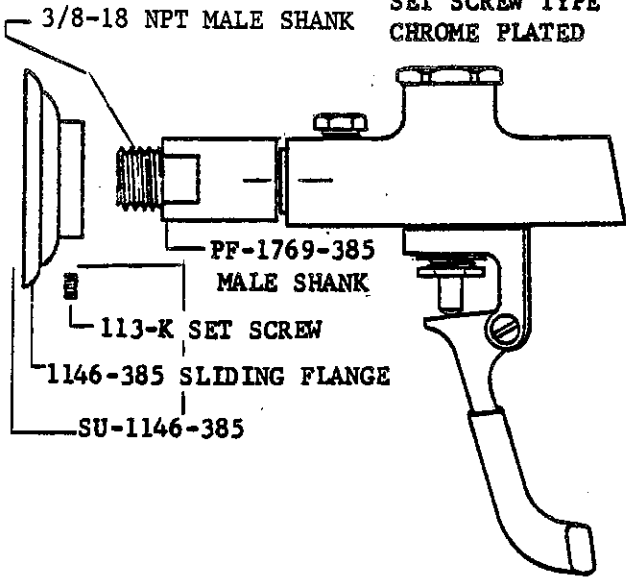

Central Brass

2950 East 55th Street Cleveland, Ohio 44127 (216) 883-0220

1991

0324

CAST BRASS BODY
 3/8-18 NPT MALE SHANK
 SLIDING FLANGE
 SET SCREW TYPE
 CHROME PLATED

0325

CAST BRASS BODY
 3/8-18 NPS FEMALE
 SLIDING FLANGE
 SET SCREW TYPE
 CHROME PLATED