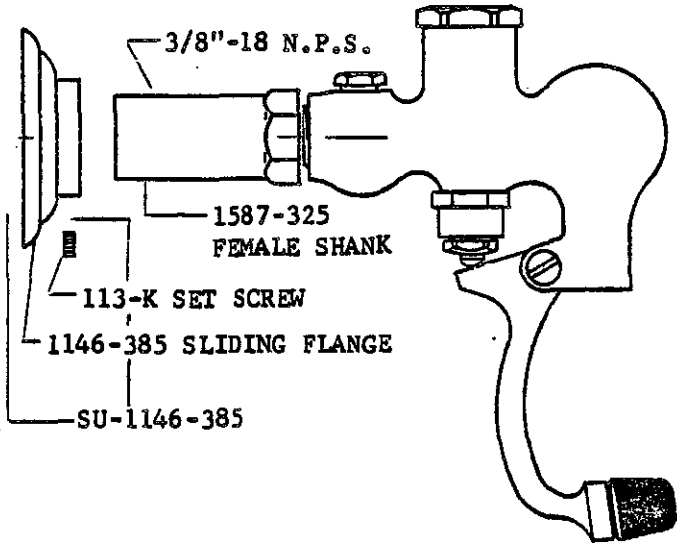

Central Brass

2950 East 55th Street Cleveland, Ohio 44127 (216) 883-0220

1991

0384

CAST BRASS BODY
 3/8" MALE WITH SLIDING
 FLANGE AND SET SCREW
 CHROME PLATED FINISH

0385

CAST BRASS BODY
 3/8" FEMALE WITH SLIDING
 FLANGE, WITH SET SCREW
 CHROME PLATED FINISH