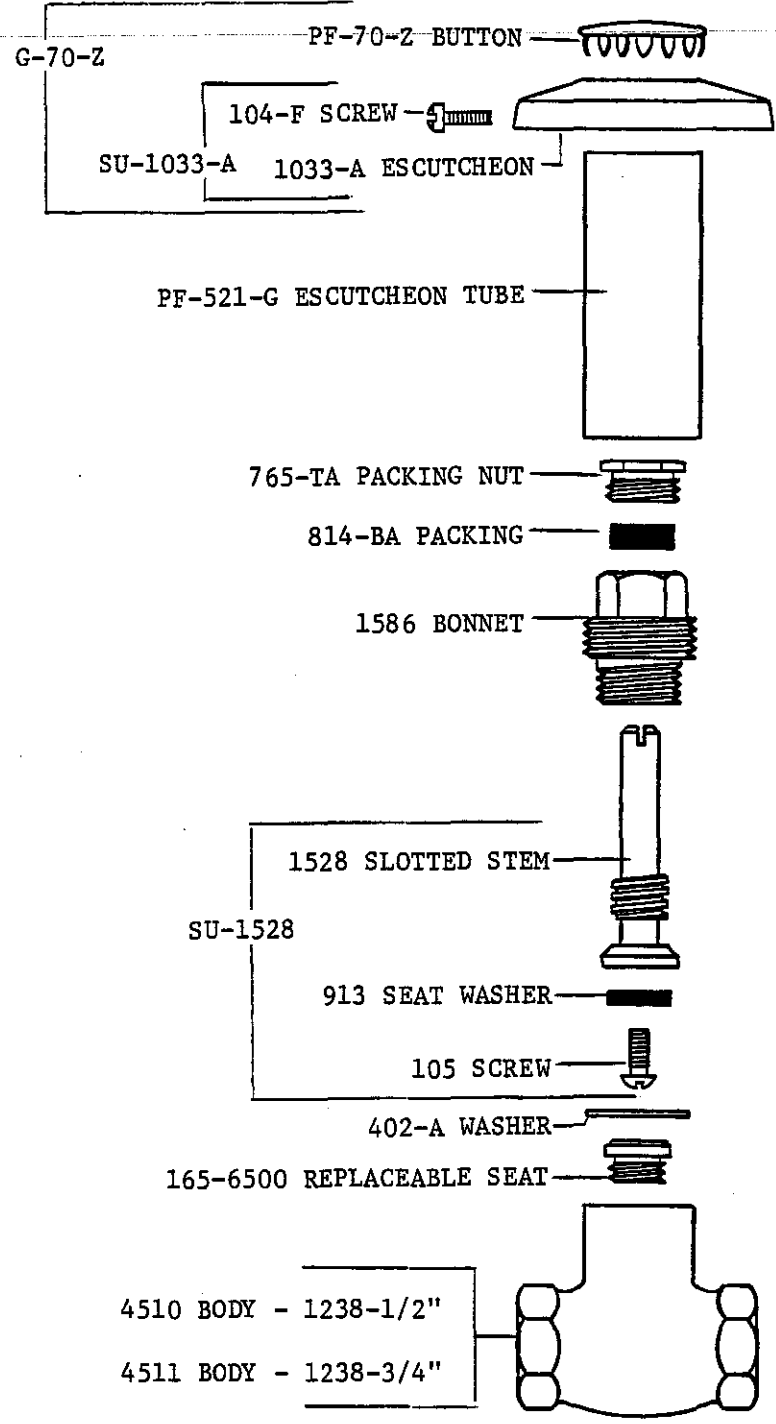

1238

SHOWER STOP
WITH CAST BRASS BODY
AND SLOTTED STEM.
REPLACEABLE SEAT
CHROME PLATED TRIM

1/2-14 NPS Female
3/4-14 NPS Female

BODY NOT AVAILABLE SEPARATELY.

Central Brass

2950 East 55th Street Cleveland, Ohio 44127 (216) 883-0220