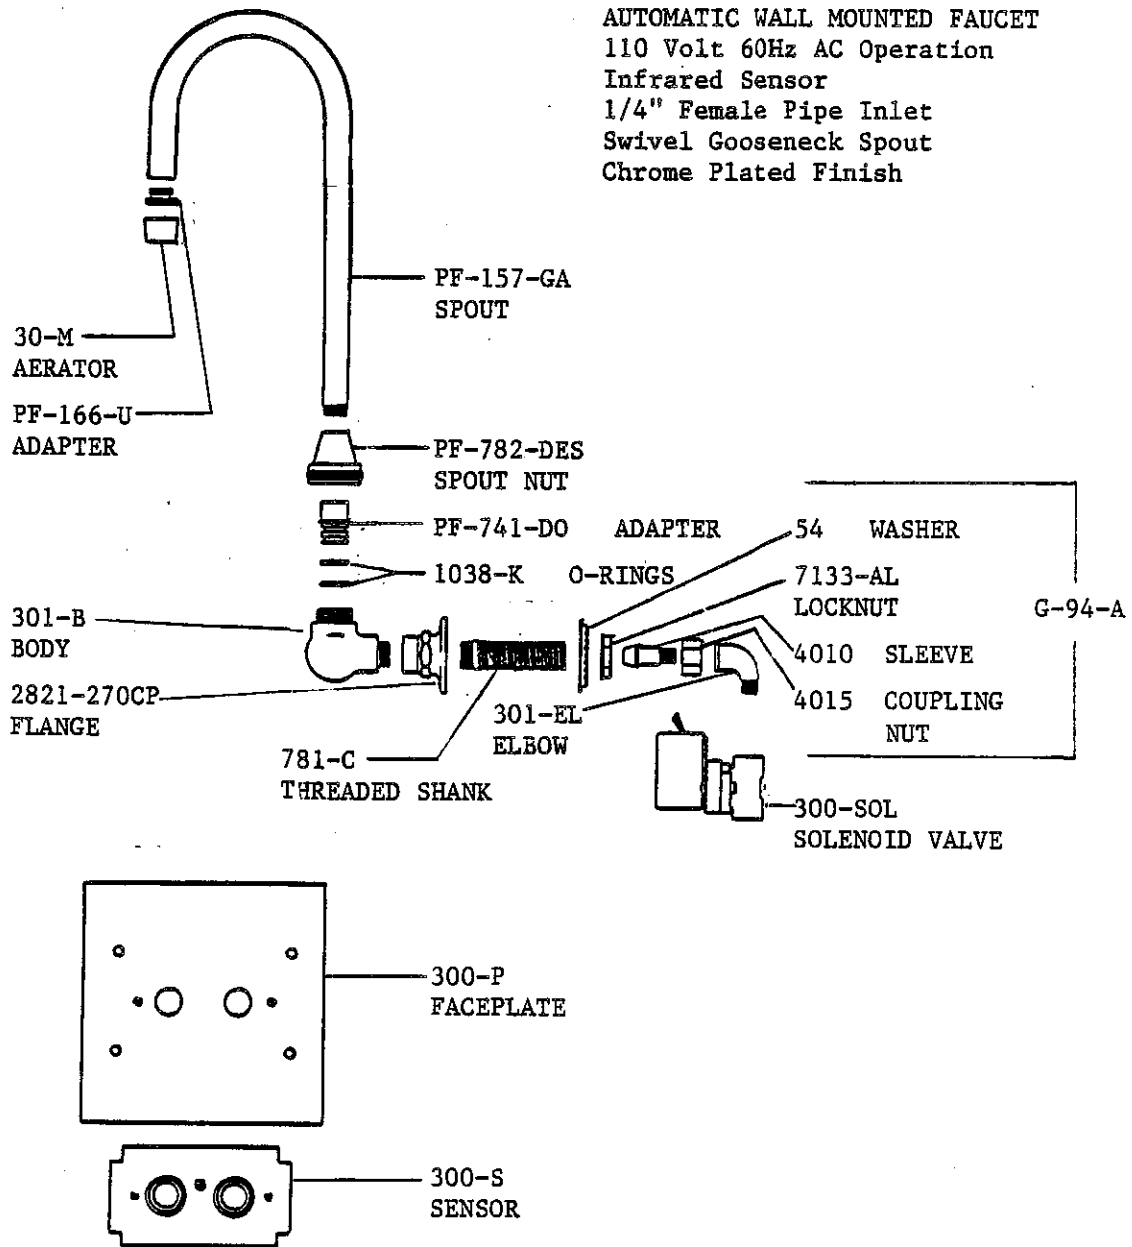

0301-GSA * E02

"LIMITED ON TIME"

HANDS FREE ELECTRONIC FAUCET

AUTOMATIC WALL MOUNTED FAUCET
110 Volt 60Hz AC Operation
Infrared Sensor
1/4" Female Pipe Inlet
Swivel Gooseneck Spout
Chrome Plated Finish

Central Brass

2950 East 55th Street Cleveland, Ohio 44127 (216) 883-0220

1991