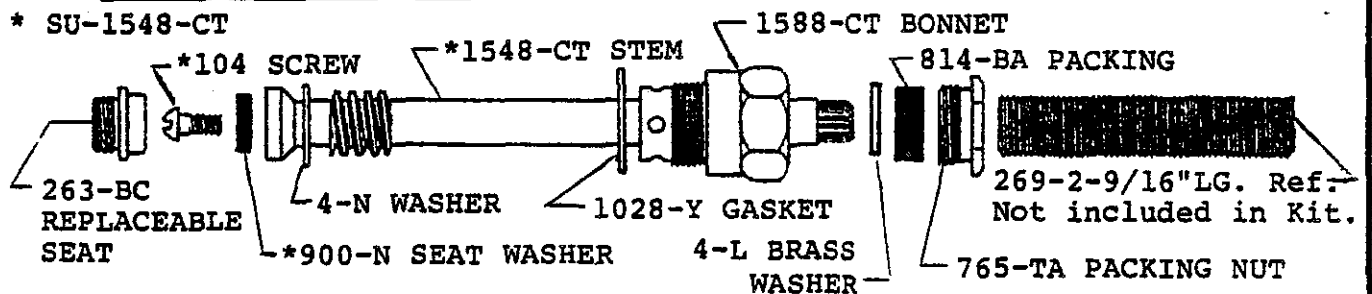

K-3-DT DIVERTER STEM UNIT - BUBBLE PACK

* SU-1548-CT