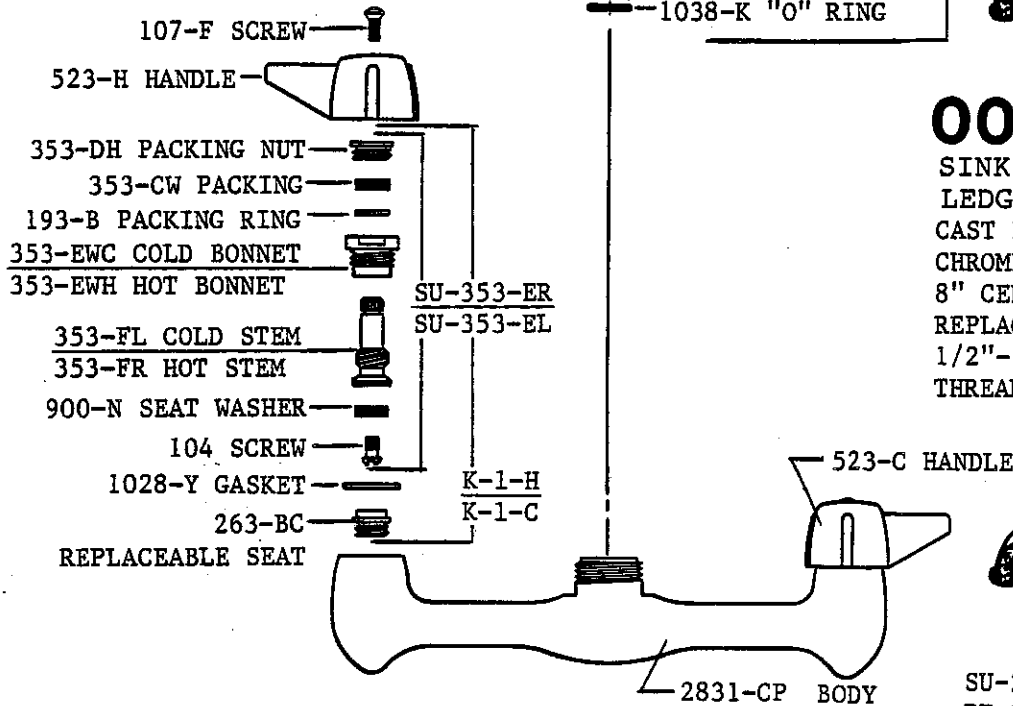

0046

SINK FAUCET
LEDGE MOUNTED
CAST BRASS BODY
CHROME PLATED
8" CENTERS, 6" TUBE SPOUT
REPLACEABLE SEATS
1/2"-14 NPS STR. PIPE
THREAD, WITH SOAP DISH

SU-259-A SOAP DISH
PF-285-E SOAP DISH POST