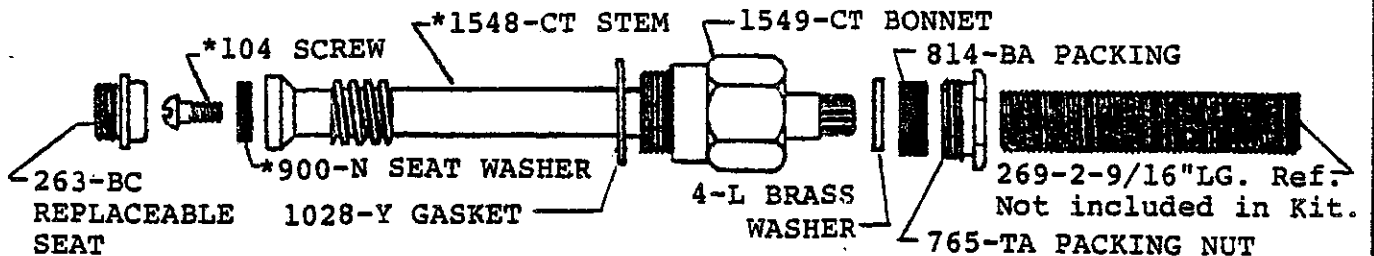

K-3-CT VALVE STEM UNIT WITH WASHERS AND REPLACEABLE SEAT

* SU-1548-CT