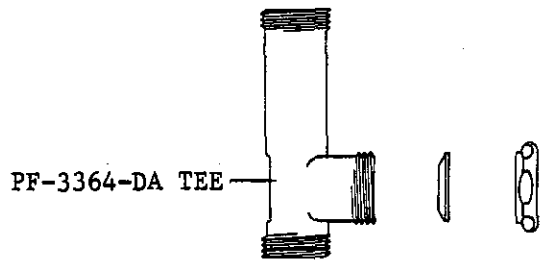

1991

1674-LD

BATH DRAIN
POP-UP DRAIN
FOR 14" TUB WITH
LAY DOWN TEE.
CHROME PLATED TRIM

Central Brass

2950 East 55th Street Cleveland, Ohio 44127 (216) 883-0220

1675

BATH DRAIN
POP-UP DRAIN
CHROME PLATED TRIM