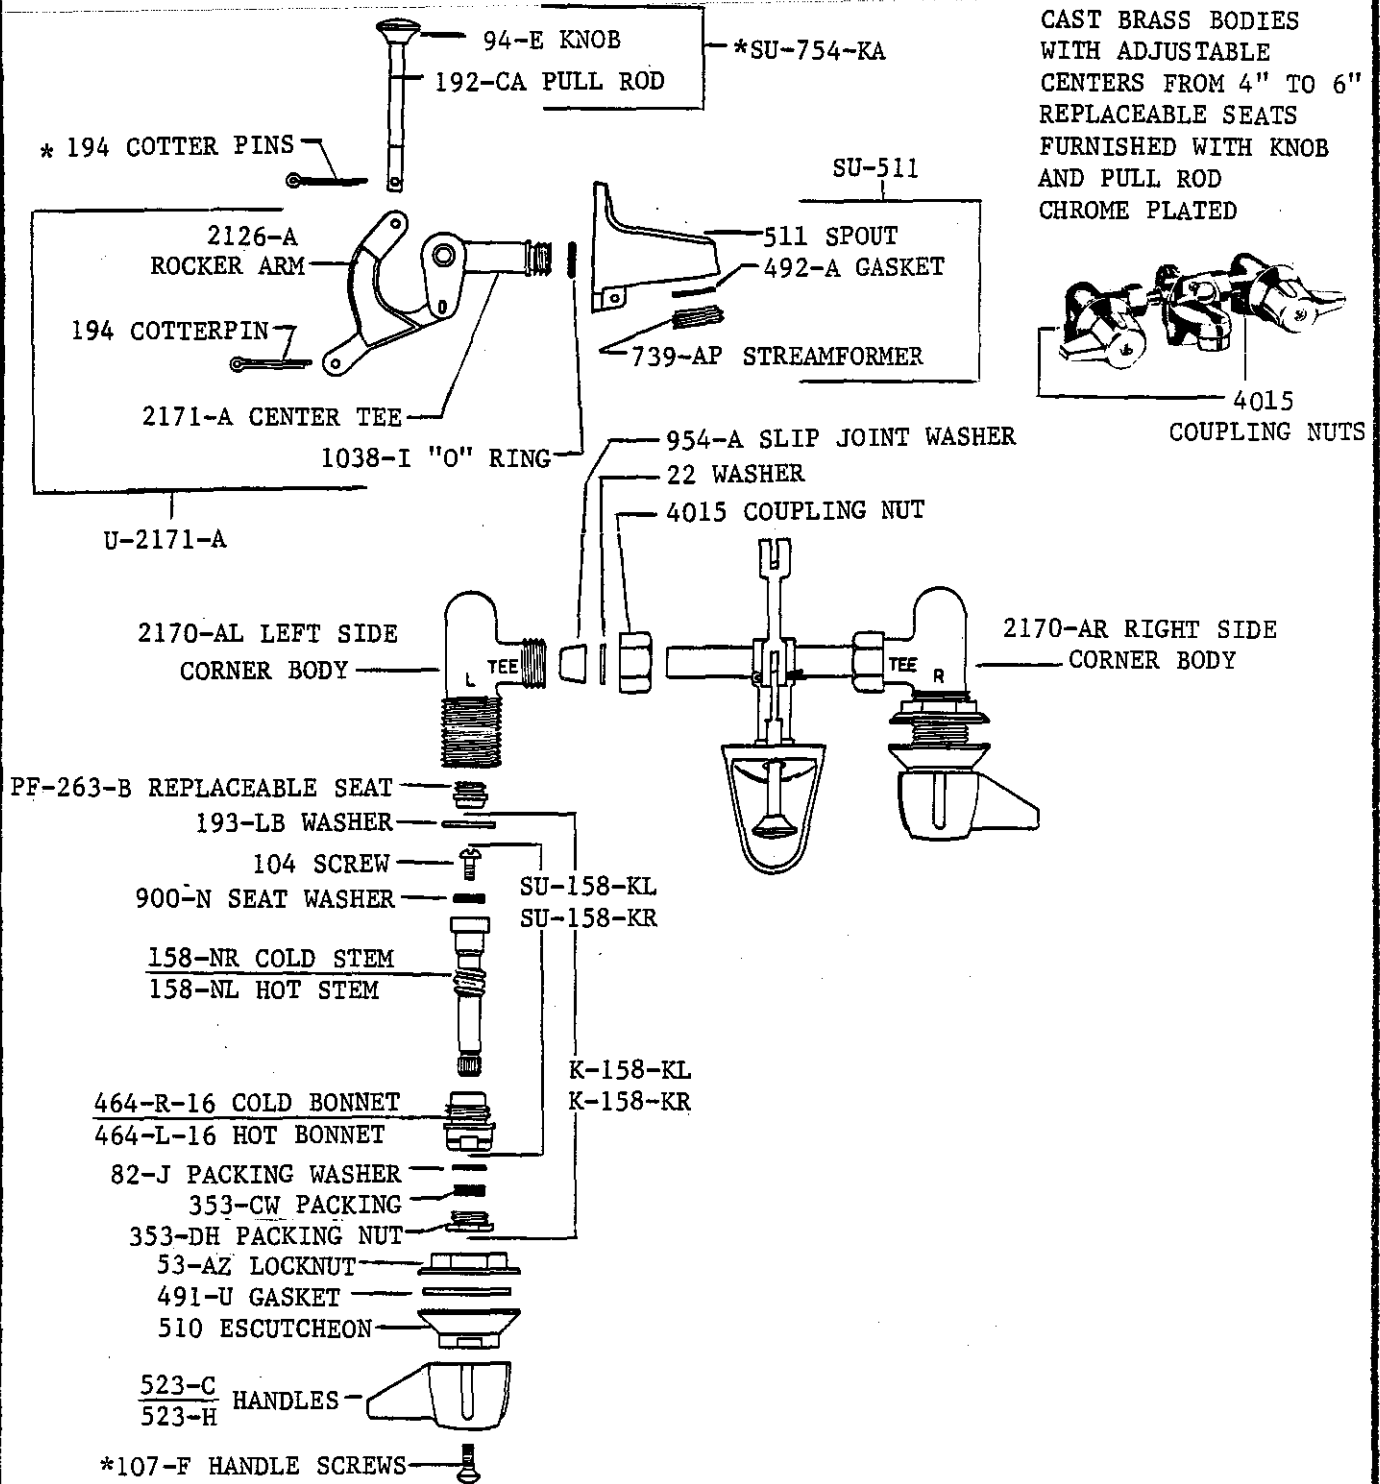

1177

LAVATORY FAUCET SHELF BACK

CAST BRASS BODIES
WITH ADJUSTABLE
CENTERS FROM 4" TO 6"
REPLACEABLE SEATS
FURNISHED WITH KNOB
AND PULL ROD
CHROME PLATED

U-2171-A

2170-AL LEFT SIDE
CORNER BODY

2170-AR RIGHT SIDE
CORNER BODY

PF-263-B REPLACEABLE SEAT
193-LB WASHER
104 SCREW
900-N SEAT WASHER
158-NR COLD STEM
158-NL HOT STEM

464-R-16 COLD BONNET
464-L-16 HOT BONNET
82-J PACKING WASHER
353-CW PACKING
353-DH PACKING NUT
53-AZ LOCKNUT
491-U GASKET
510 ESCUTCHEON

523-C HANDLES
523-H

*107-F HANDLE SCREWS

*G-21

Central Brass

2950 East 55th Street Cleveland, Ohio 44127 (216) 883-0220

1991