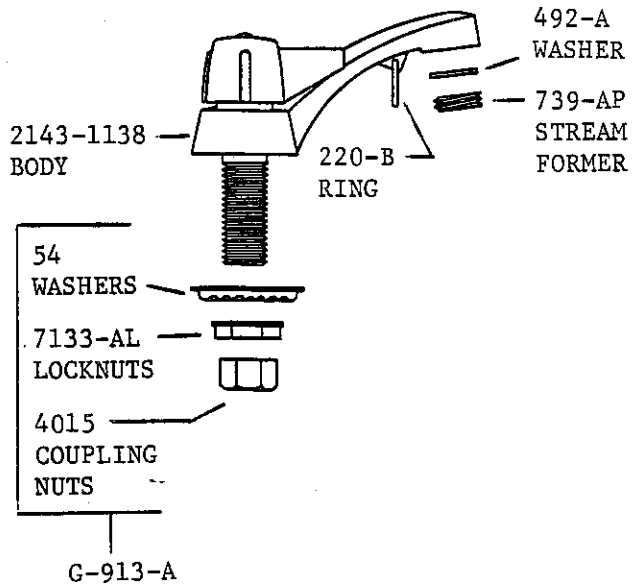

1139

LAVATORY FAUCET, Less Pull Rod Hole and with Chain Ring Only.