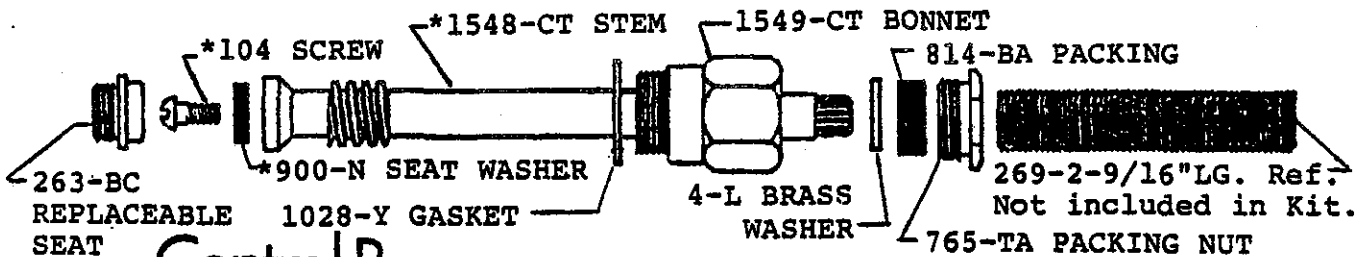

K-3-CT VALVE STEM UNIT WITH WASHERS AND REPLACEABLE SEAT

* SU-1548-CT