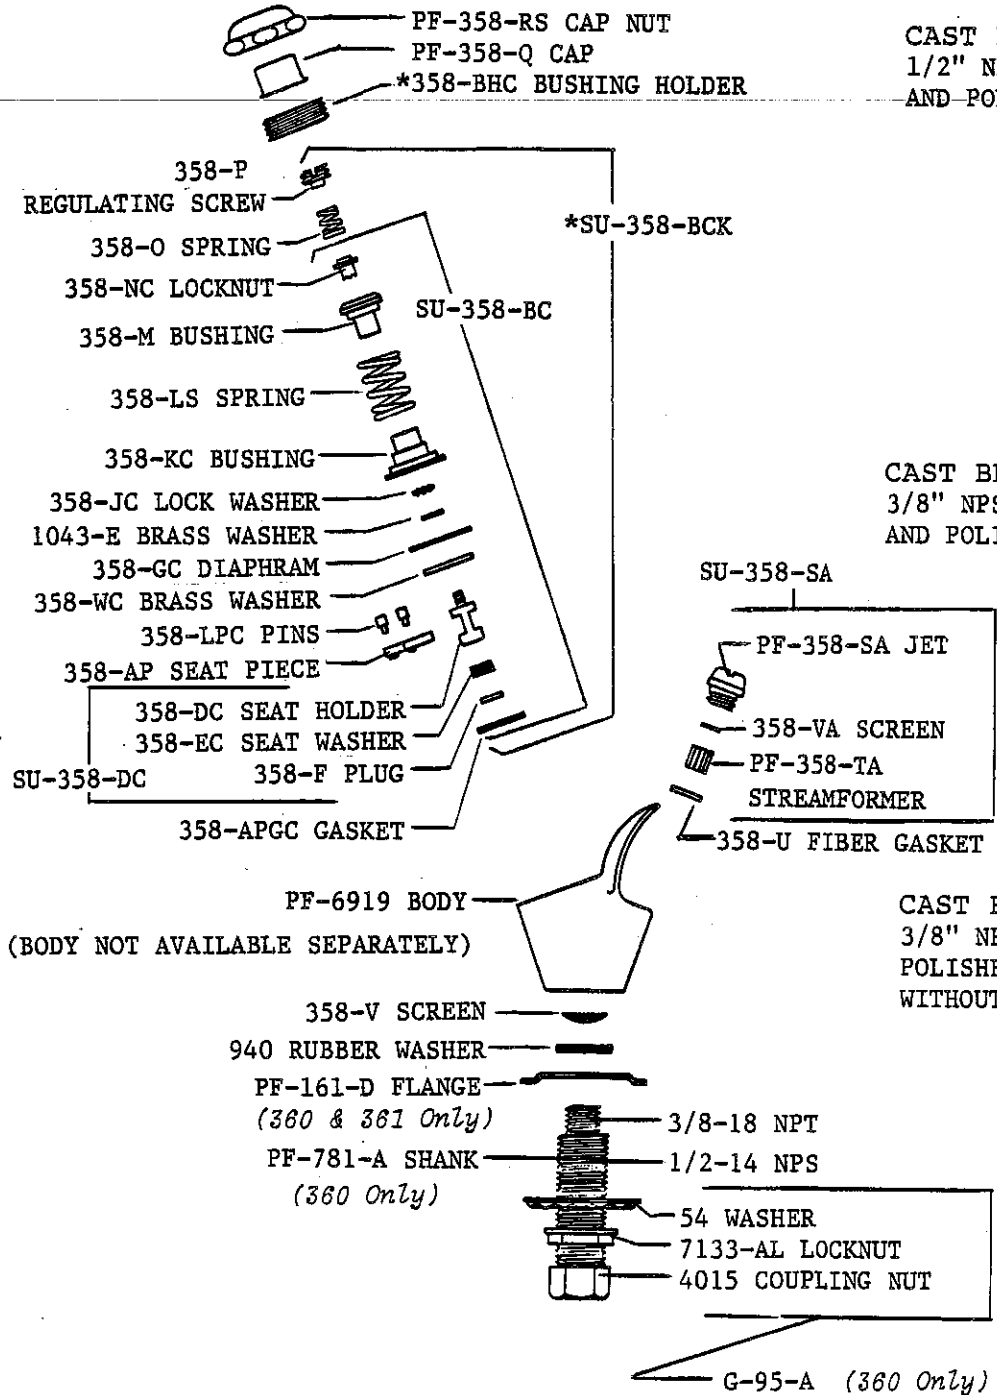

FOR REPAIR: PURCHASE K-361 REPLACEMENT BUBBLER CARTRIDGE KIT
(Individual parts are not sold seperately)
*K-361 contains all parts in SU-358-BCK and 358-BHC

Central Brass

2950 East 55th Street Cleveland, Ohio 44127 (216) 883-0220

1991