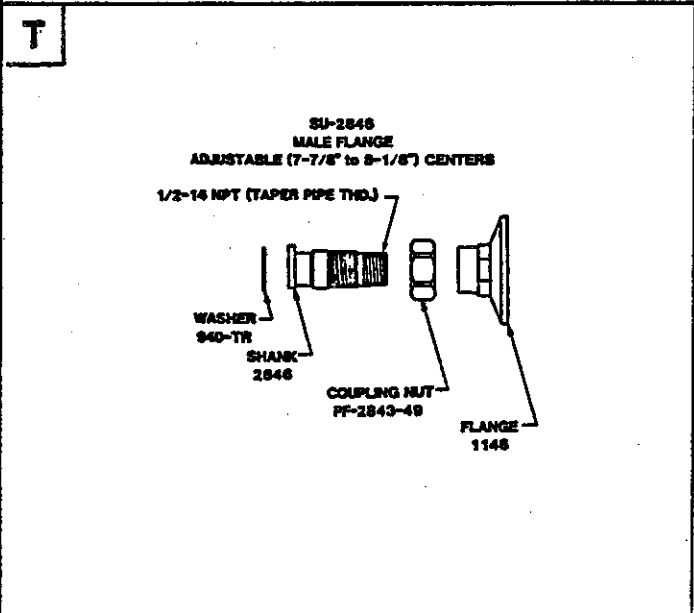

Central Brass

2950 East 55th Street Cleveland, Ohio 44127 (216) 883-0220