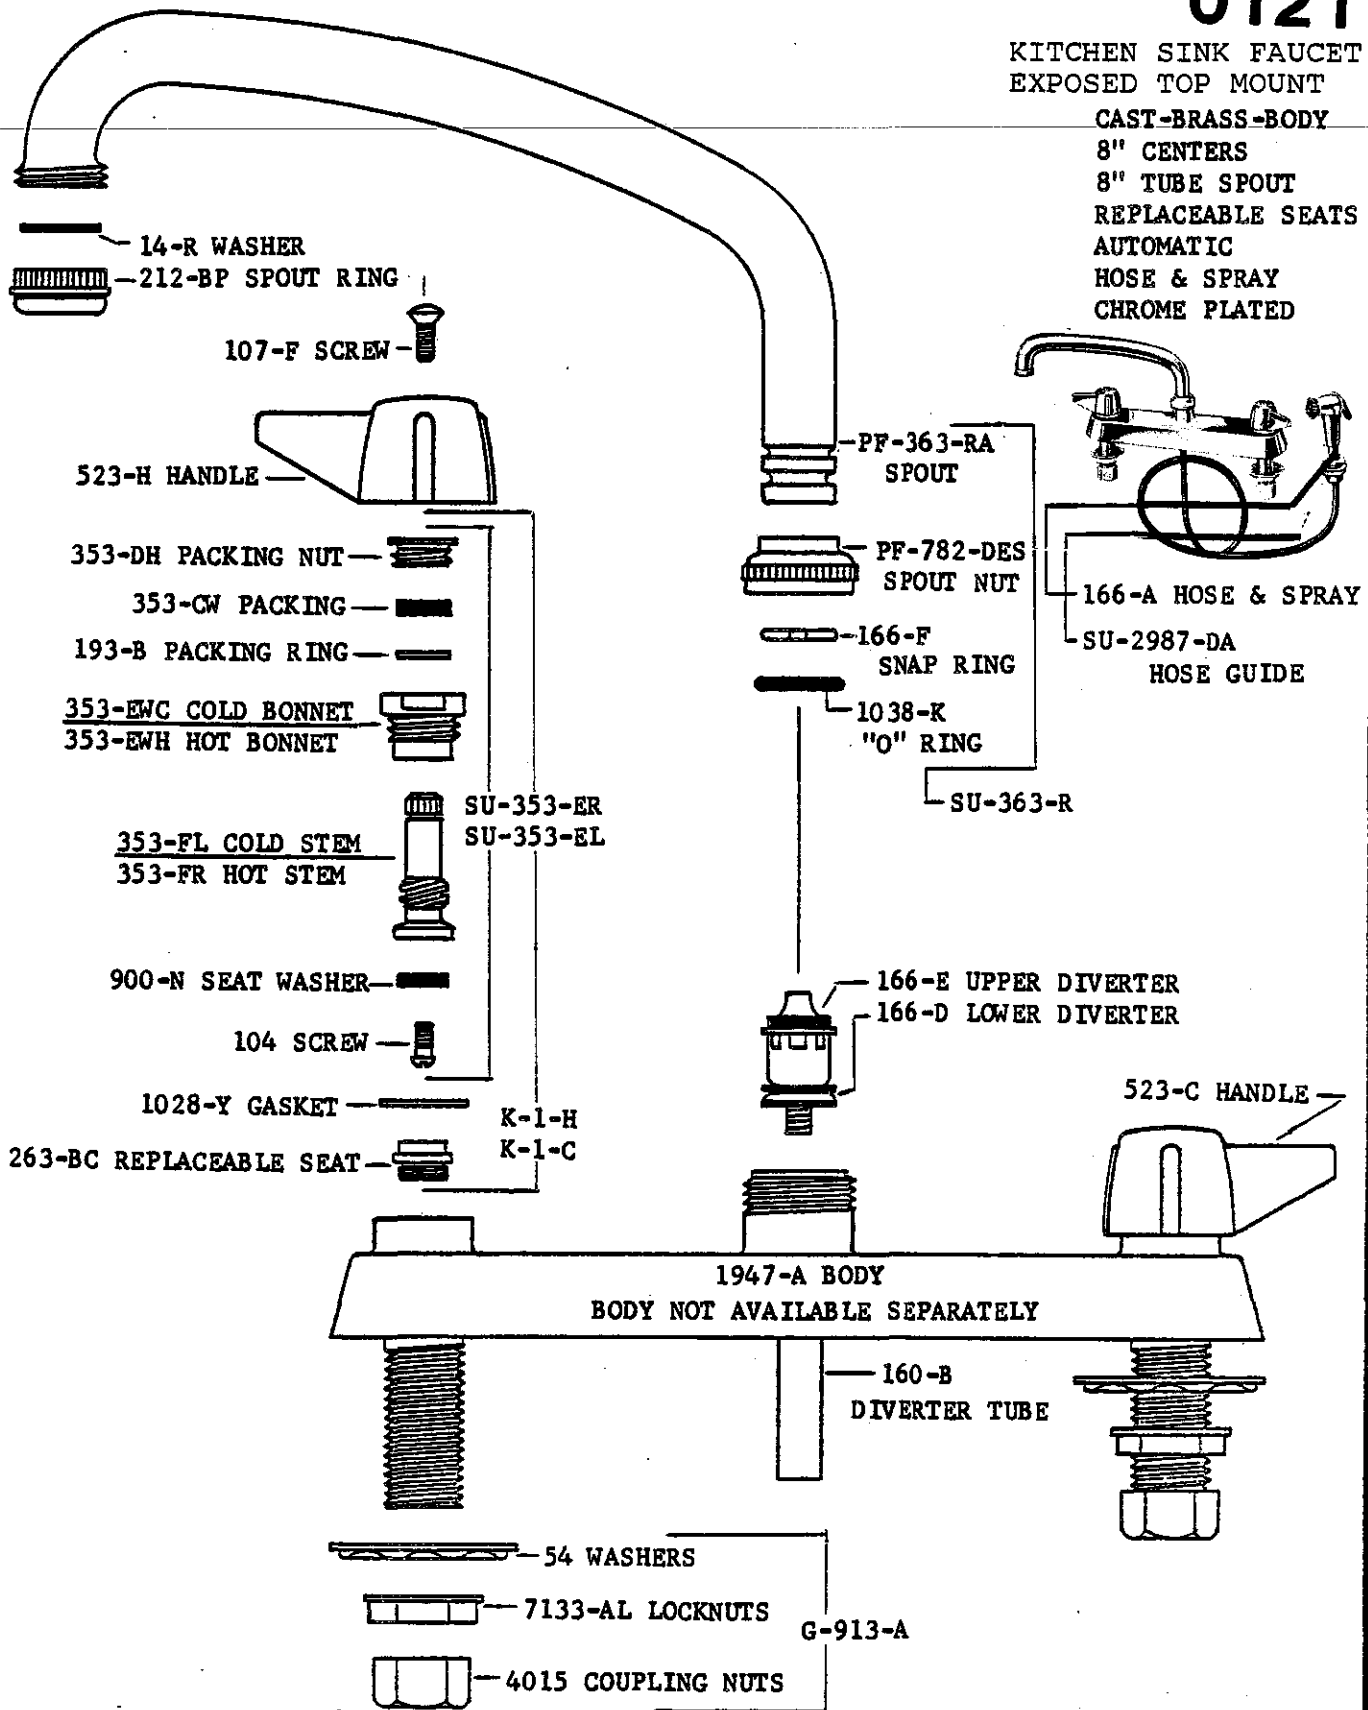

Central Brass

0120

KITCHEN SINK FAUCET
EXPOSED TOP MOUNT

CAST-BRASS-BODY
8" CENTERS
8" TUBE SPOUT
REPLACEABLE SEATS
CHROME PLATED

Central Brass

0121

KITCHEN SINK FAUCET
EXPOSED TOP MOUNT

CAST-BRASS-BODY
8" CENTERS
8" TUBE SPOUT
REPLACEABLE SEATS
AUTOMATIC
HOSE & SPRAY
CHROME PLATED