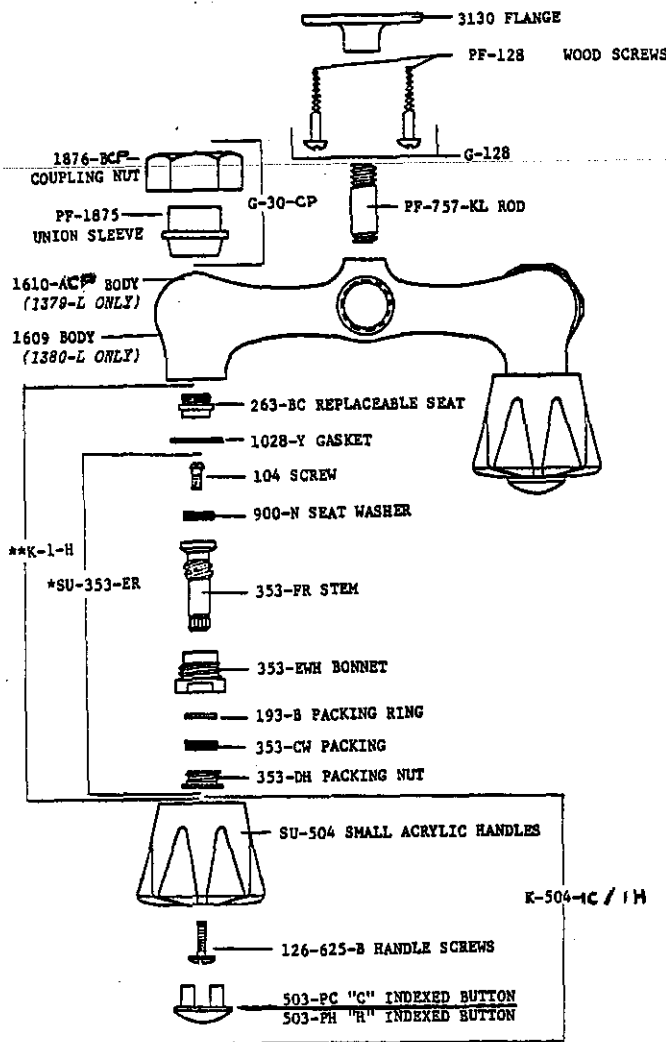

*SU-353-ER, Used for Both Hot & Cold
**K-1-H, Used for Both Hot & Cold