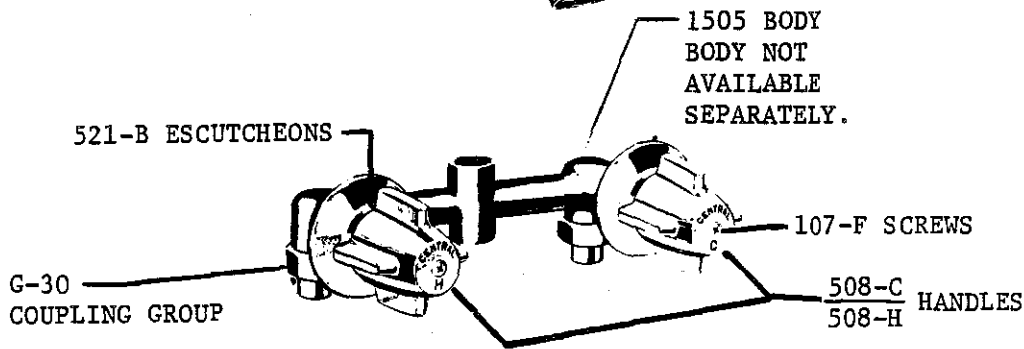

0995

BODY ASSEMBLY ONLY
BUILT-IN TRANSFER
VALVE

0996

BODY ASSEMBLY
BUILT-IN TRANSFER
VALVE
1/2" IPS DIVERter
SPOUT