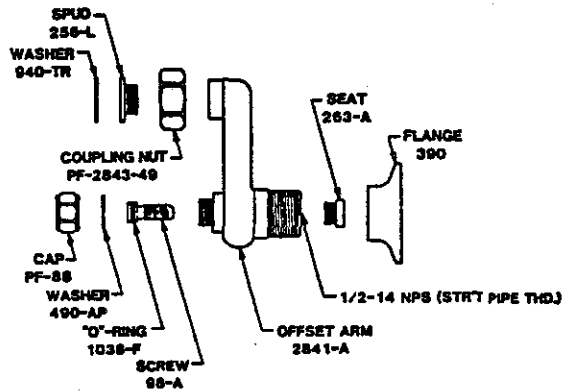

SU-2806
FEMALE FLANGE
ADJUSTABLE (6" to 9-1/2") CENTERS

T

SU-2846
MALE FLANGE
ADJUSTABLE (7-7/8" to 8-1/8") CENTERS

U

SU-2807
FEMALE FLANGE
ADJUSTABLE (7-7/8" to 8-1/8") CENTERS

Y

SU-2841-A
FEMALE FLANGE
ADJUSTABLE (3" to 13") CENTERS W/ INTEGRAL STOPS