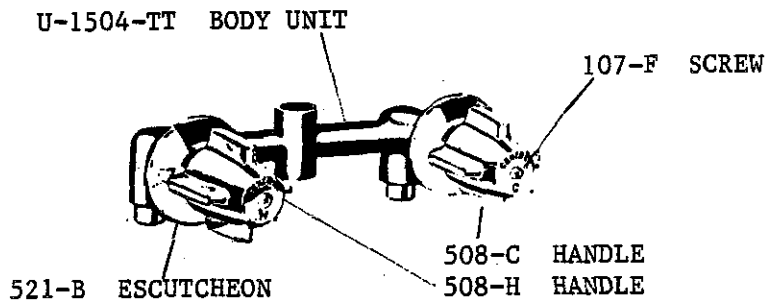

0886

BATH FILLER
TWO VALVE
DIRECT SWEAT
CAST BRASS BODY
REPLACEABLE SEATS
SLIP FIT SPOUT
CHROME PLATED TRIM
BUILT-IN TRANSFER
VALVE