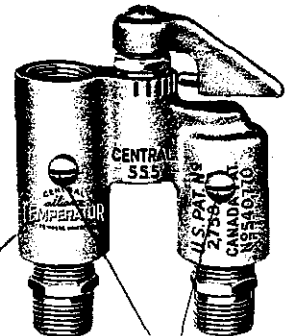

ANTI-SWEAT VALVES FOR WATER CLOSET TANKS

0555

TEMPERATOR VALVE

CAST BRASS BODY

0555-D

TEMPERATOR VALVE

WITH DRAIN
CAST BRASS BODY

BODY NOT AVAILABLE SEPARATELY.