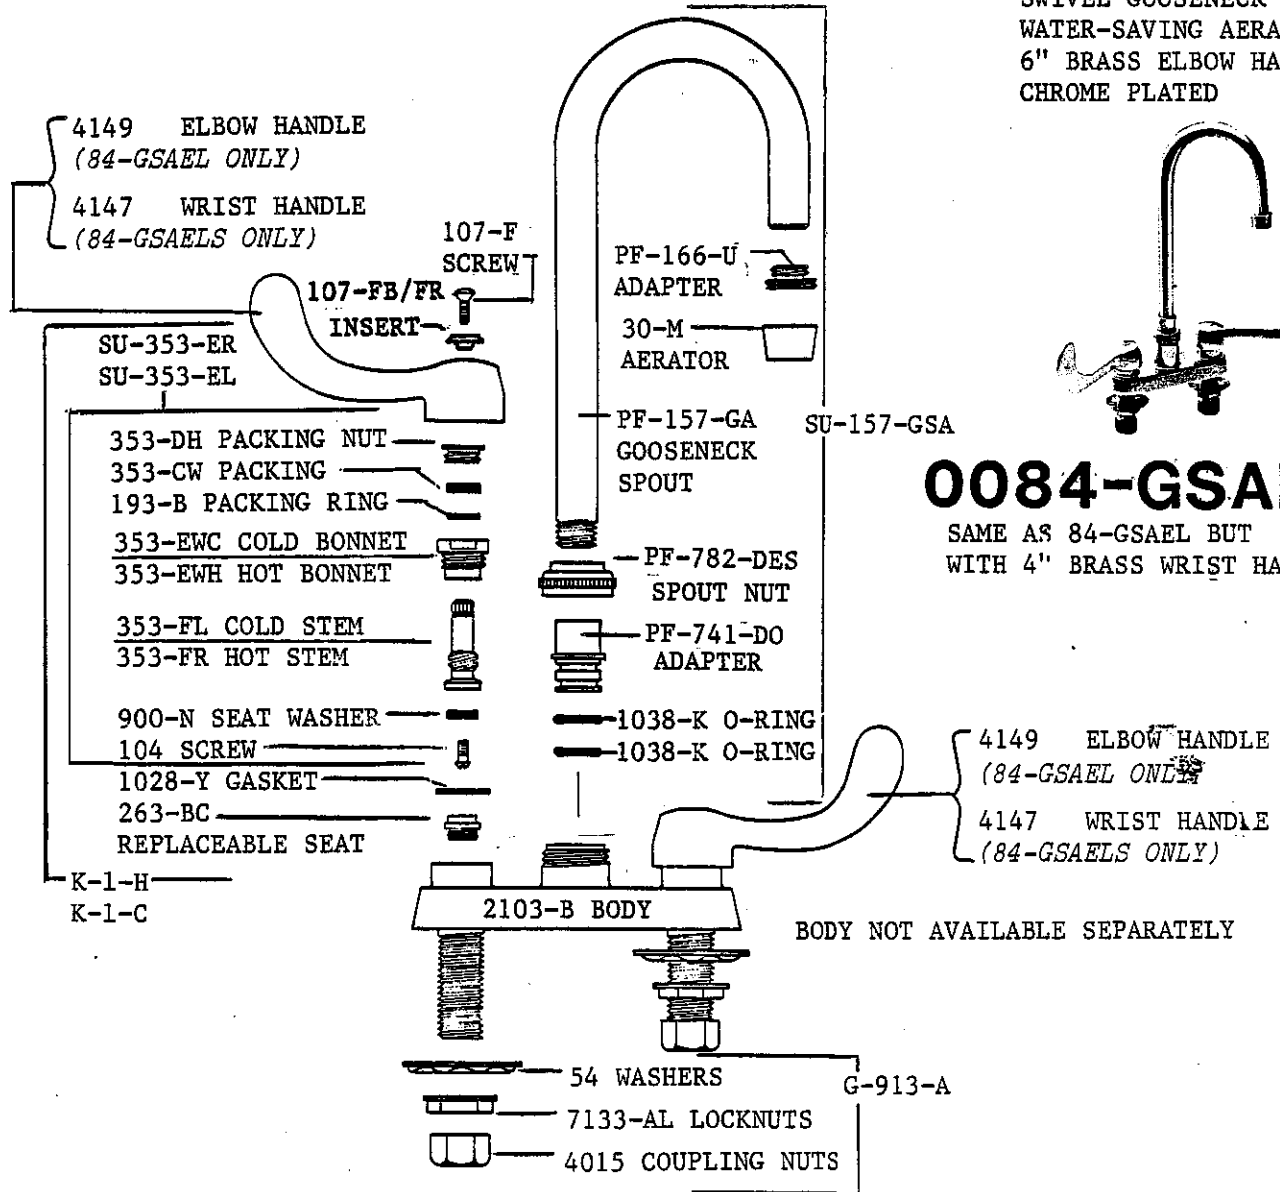

0084-GSAEL

SAME AS 84-GSAEL BUT
WITH 4" BRASS WRIST HANDLES