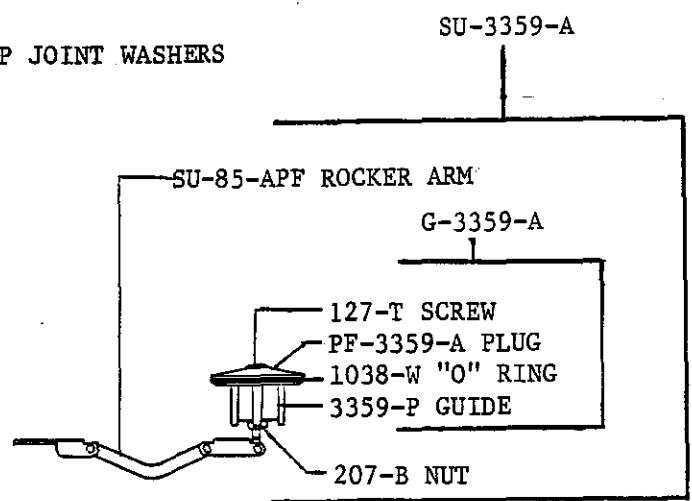

1991

1674-LD

BATH DRAIN
POP-UP DRAIN
FOR 14" TUB WITH
LAY DOWN TEE.
CHROME PLATED TRIM

Central Brass

2950 East 55th Street Cleveland, Ohio 44127 (216) 883-0220

1675

BATH DRAIN
POP-UP DRAIN
CHROME PLATED TRIM