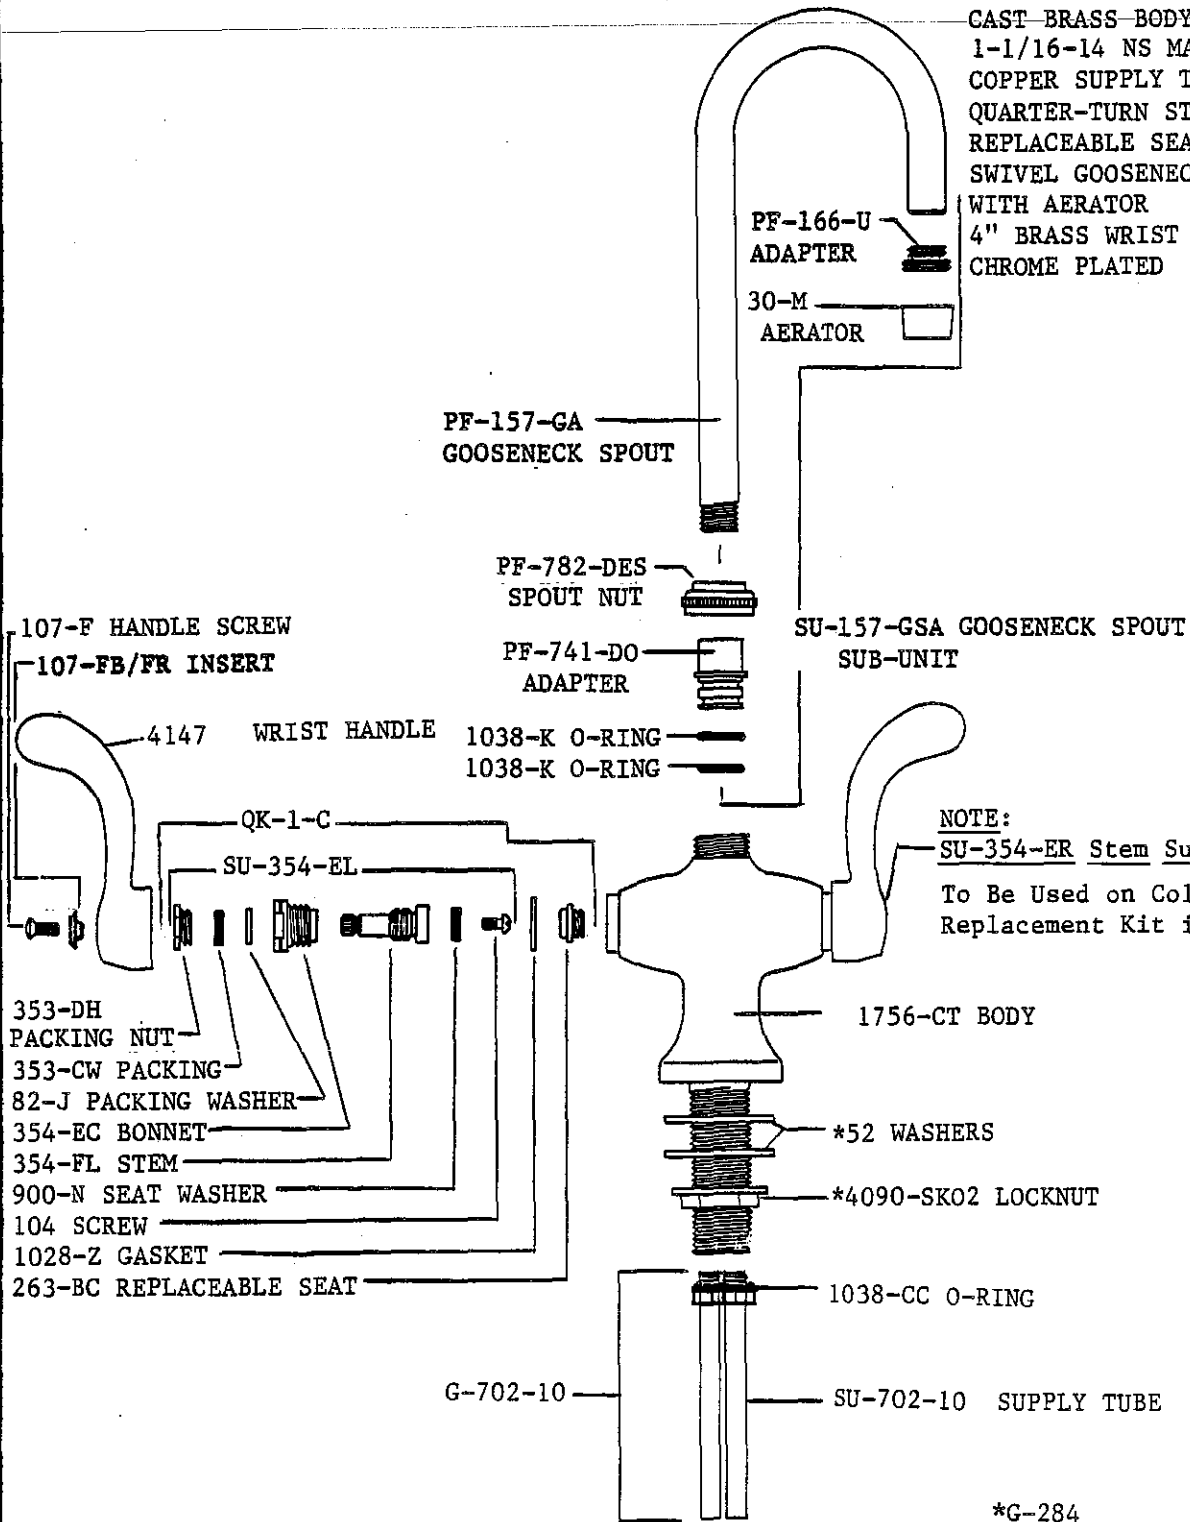

0287-GSAELS* Q

BAR/PANTRY FAUCET
DOUBLE HANDLE
CAST BRASS BODY
1-1/16-14 NS MALE SHANK
COPPER SUPPLY TUBES
QUARTER-TURN STEM UNITS
REPLACEABLE SEATS
SWIVEL GOOSENECK SPOUT
WITH AERATOR
4" BRASS WRIST HANDLES
CHROME PLATED

NOTE:
SU-354-ER Stem Sub-Unit
To Be Used on Cold Side.
Replacement Kit is QK-1-H.

Central Brass

(BODY NOT AVAILABLE SEPARATELY)