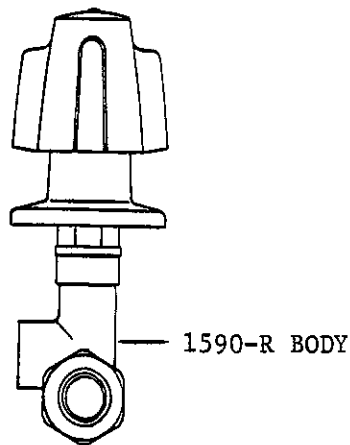

1246

SHOWER CORNER VALVE
CAST BRASS BODY,
1/2-14 NPS I.P. UNION.
(SOLD IN PAIRS ONLY).
REPLACEABLE SEATS
CHROME PLATED TRIM

BODIES NOT AVAILABLE SEPARATELY.

Central Brass