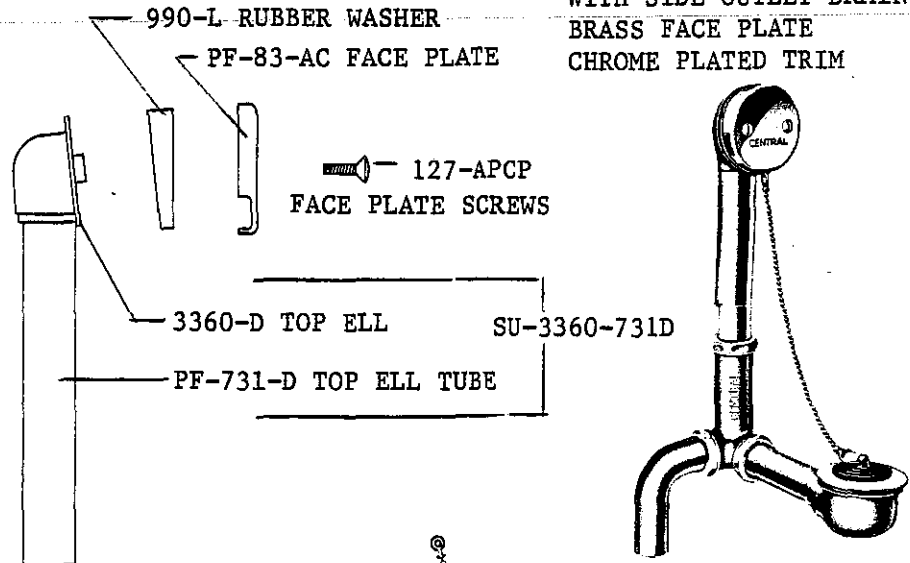

1685-S

CHAIN & STOPPER BATH DRAIN
MULTI-TUB
WITH SIDE OUTLET DRAIN
BRASS FACE PLATE
CHROME PLATED TRIM

* SU-3026-CD

Central Brass

2950 East 55th Street Cleveland, Ohio 44127 (216) 883-0220