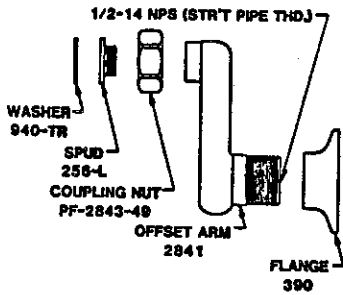

SU-259-A SOAP DISH
 PF-285-E SOAP DISH POST

523-C HANDLE

BODY NOT AVAILABLE SEPARATELY

Central Brass

SEE OTHER SIDE FOR SHANK INFORMATION

R

SU-2841
FEMALE FLANGE
ADJUSTABLE (3" to 13") CENTERS

S