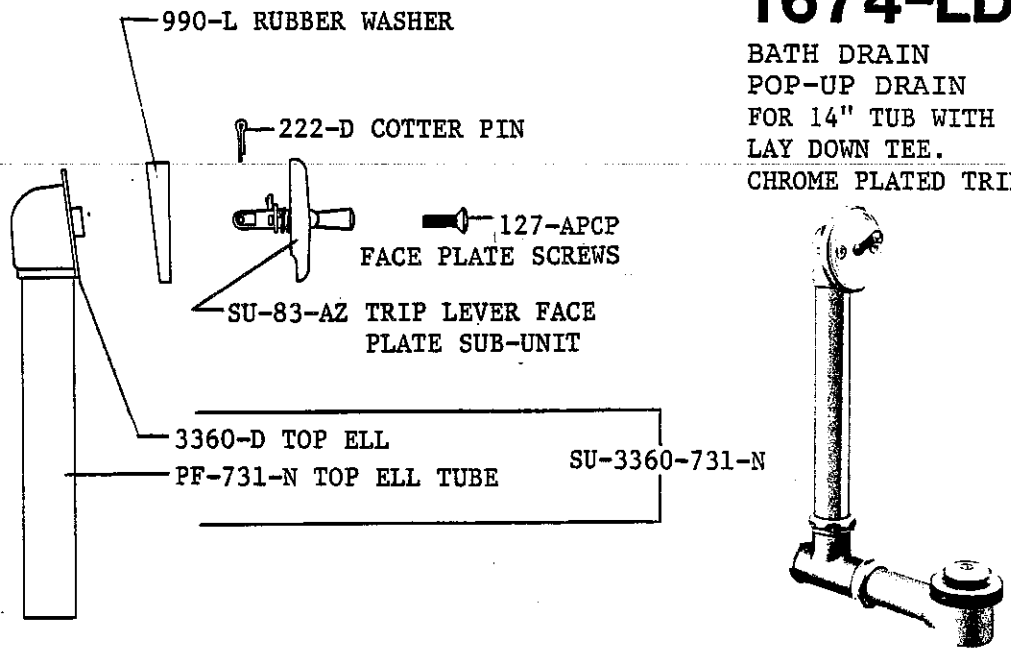

1674-LD

BATH DRAIN
POP-UP DRAIN
FOR 14" TUB WITH
LAY DOWN TEE.
CHROME PLATED TRIM

Central Brass

2950 East 55th Street Cleveland, Ohio 44127 (216) 883-0220