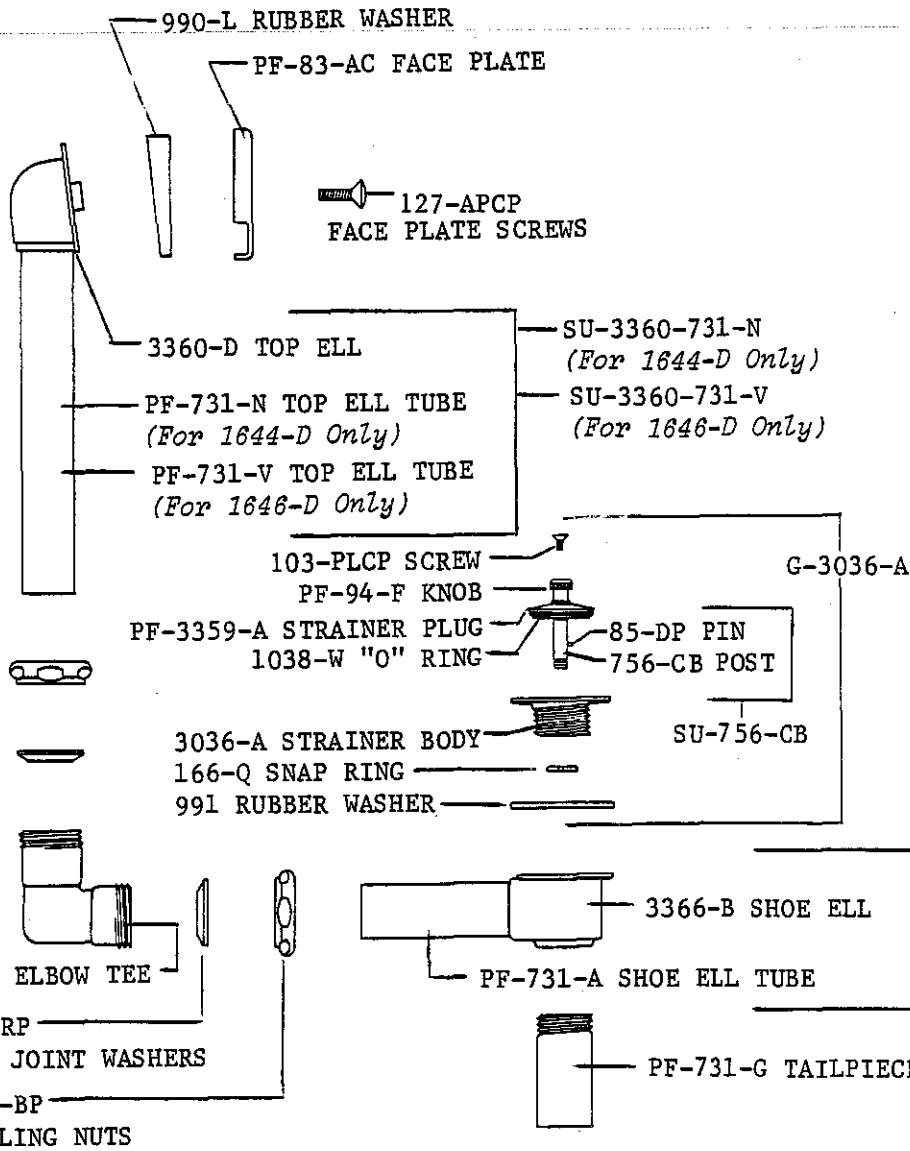

1644-D

BATH DRAIN
DIRECT DRAIN
CENTRALIFT - LIFT
AND-TURN-DRAIN.
FOR 14" TUB
BRASS FACE PLATE
CHROME PLATED

1646-D

SAME AS 1646-D
EXCEPT FOR 16" TUB.

Central Brass