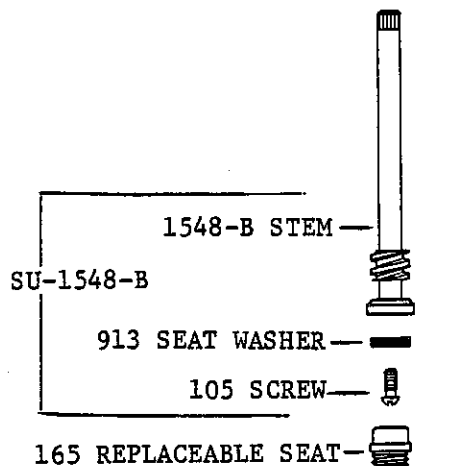

1240

SHOWER VALVE
WITH CAST BRASS BODY,
SINGLE BY-PASS AND
UNION-THREADED
ESCUTCHEON.
1/2-14 NPS FEMALE
I.P. UNION.
(SOLD IN PAIRS ONLY)
REPLACEABLE SEATS
CHROME PLATED TRIM

BODIES NOT AVAILABLE SEPARATELY.

Central Brass