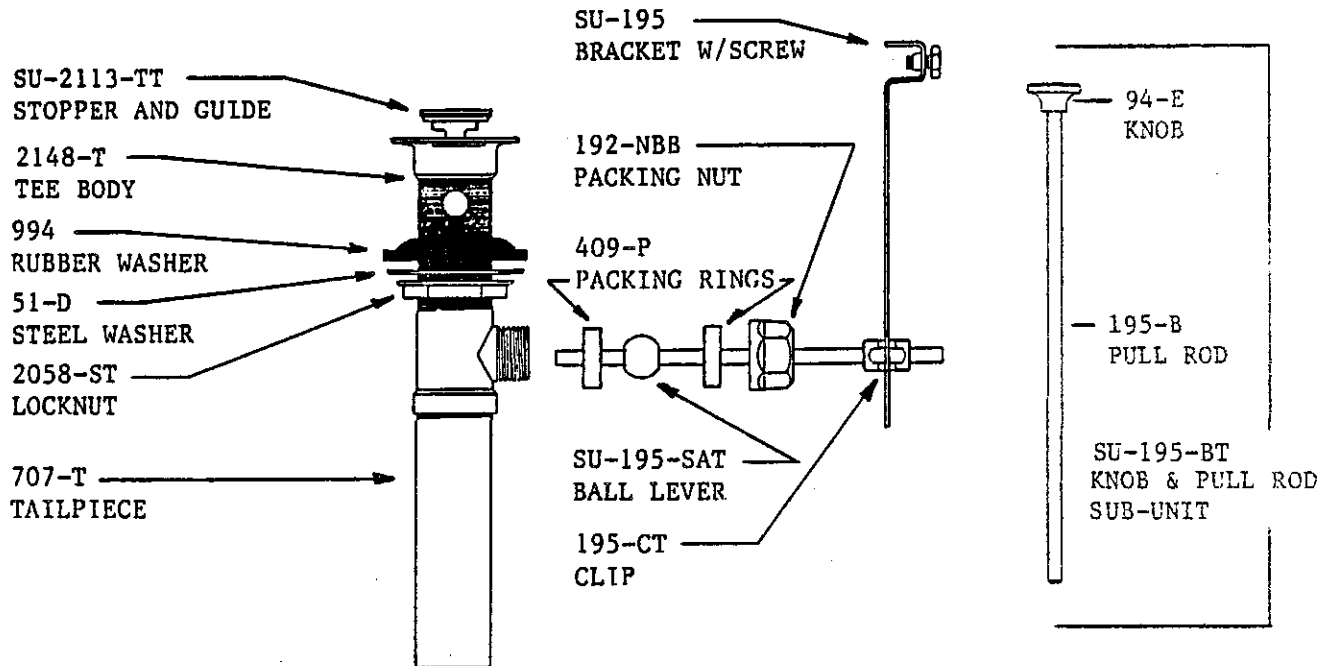

1137-DAEL

CENTERSET FAUCET, FURNISHED WITH POP-UP UNIT. SEE CATALOG NO. 1137-AEL & ADD SU-1107 POP-UP UNIT; G-195-DST BALL LEVER GROUP; SU-195-BT KNOB & PULL ROD SUB-UNIT.

1137-DAELS

CENTERSET FAUCET, FURNISHED WITH Pop-up Unit. See CATALOG NO. 1137-DAELS & Add Same as above.

Central Brass