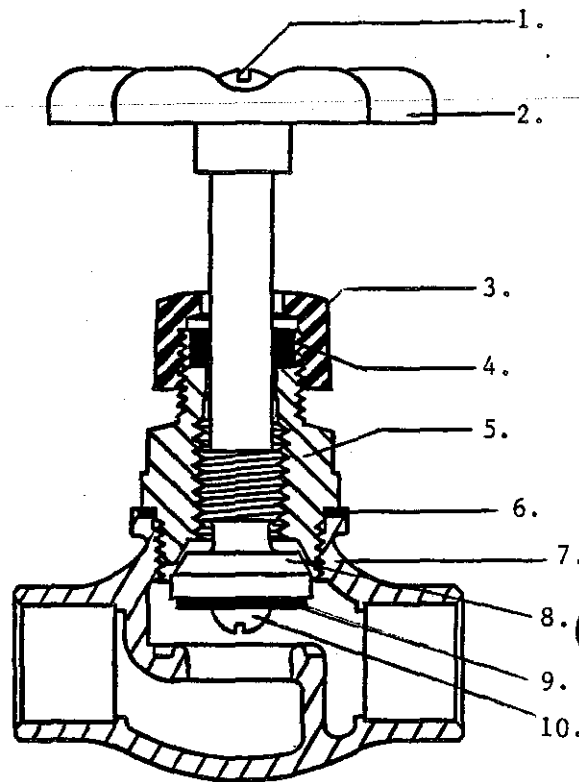

GLOBE VALVE

0590

STRAIGHT STOP
CAST BRASS BODY

- 3/8" — C x C
- 1/2" — C x C
- 3/4" — C x C

GLOBE VALVE

0590-LB 1/2

STRAIGHT STOP WITH
LONG STEM AND BONNET.
CAST BRASS BODY

- 1/2" — C x C