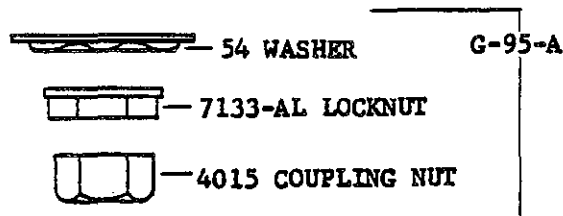

7133-AL LOCKNUT

4015 COUPLING NUT

Central Brass

2950 East 55th Street Cleveland, Ohio 44127 (216) 883-0220

1991

0282

PORTABLE DISHWASHER FAUCET

CAST BRASS BODY
CHROME-PLATED
1/2" NPS MALE SHANK
RIGID SPOUT
REPLACEABLE SEAT
HOT ONLY