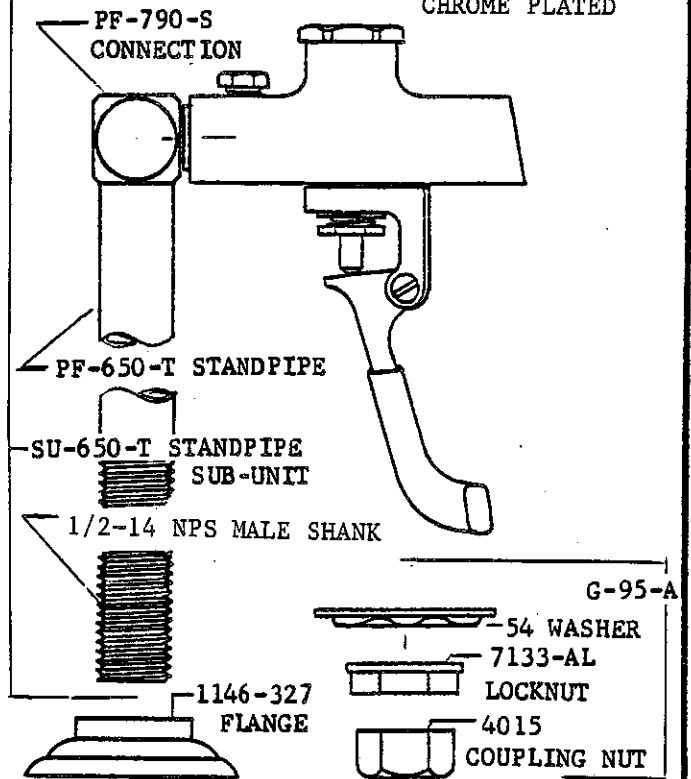

0326

CAST BRASS BODY
 1/2-14 NPS FEMALE
 STATIONARY FLANGE
 CHROME PLATED

0327

CAST BRASS BODY
 ON STANDARD
 1/2-14 NPS MALE SHANK

ADJUSTABLE FLANGE
 CHROME PLATED

Central Brass

2950 East 55th Street Cleveland, Ohio 44127 (216) 883-0220