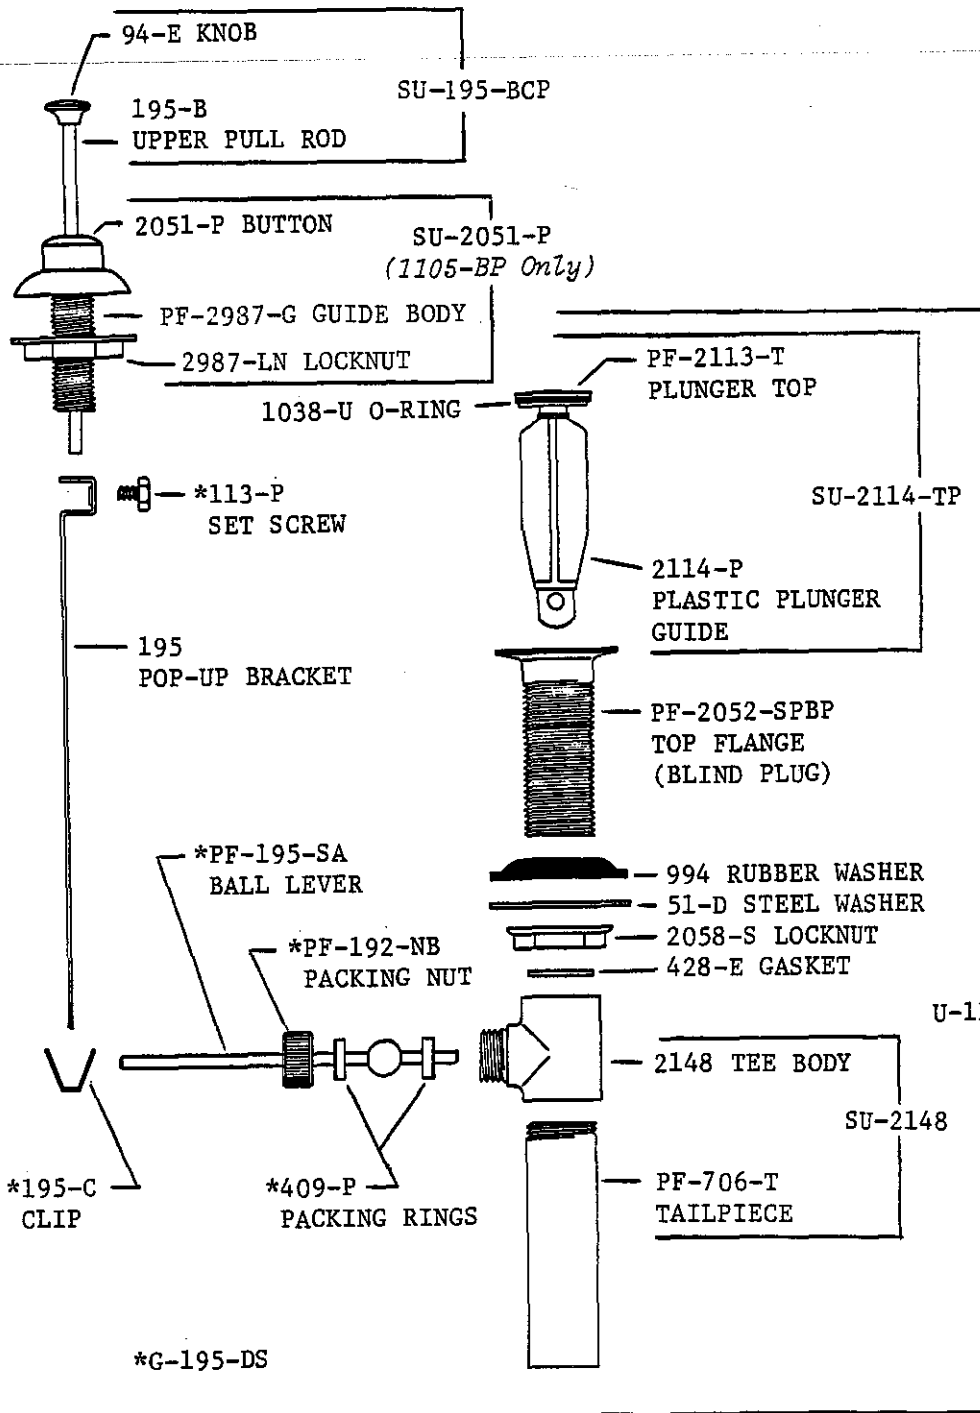

1105-BP

POP-UP DRAIN
WITH GUIDE, BLIND
PLUG & UPPER AND
LOWER PULL RODS