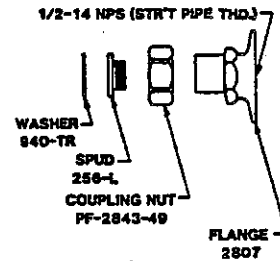

SU-2806
FEMALE FLANGE
ADJUSTABLE (6" to 9-1/2") CENTERS

T

SU-2846
MALE FLANGE
ADJUSTABLE (7-7/8" to 8-1/8") CENTERS

U

SU-2807
FEMALE FLANGE
ADJUSTABLE (7-7/8" to 8-1/8") CENTERS

Y

SU-2841-A
FEMALE FLANGE
ADJUSTABLE (3" to 13") CENTERS W/ INTEGRAL STOPS