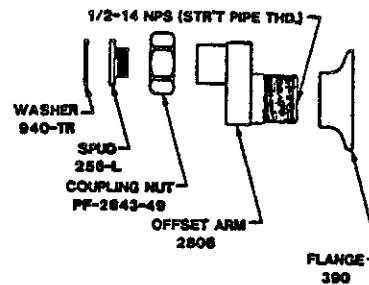

SU-2806
FEMALE FLANGE
ADJUSTABLE (6" to 9-1/2") CENTERS

T