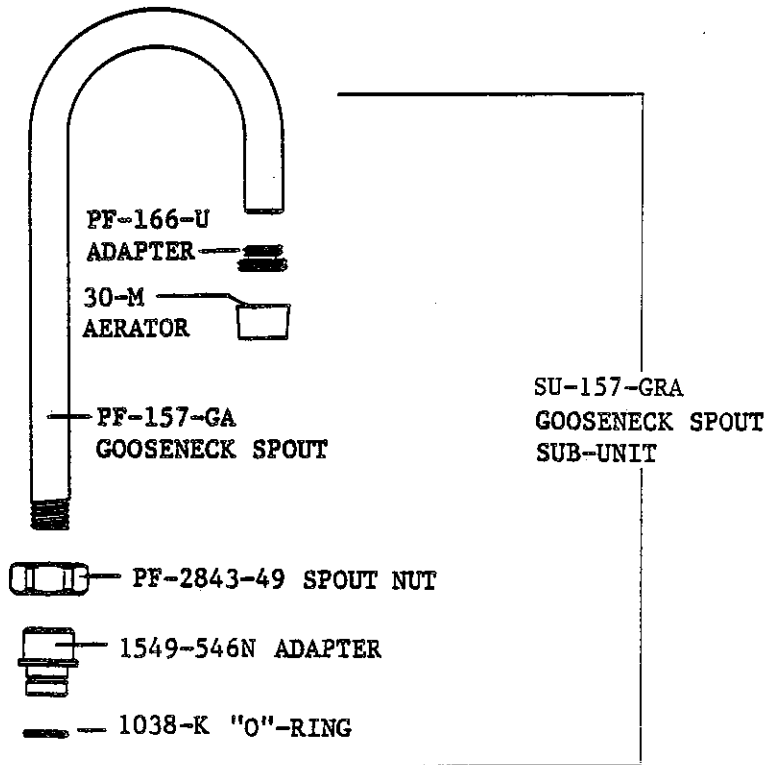

0287-GRAELS * Q

BAR/PANTRY FAUCET, DOUBLE HANDLE, CAST BRASS BODY,
1-1/16-14 NS MALE SHANK, COPPER SUPPLY TUBES, QUARTER-
TURN STEM UNITS, REPLACEABLE SEATS, SEE CATALOG NO. Q-287-GSAELS,
& DEDUCT SU-157-GSA SWIVEL GOOSENECK SPOUT & ADD SU-157-GRA RIGID
GOOSENECK SPOUT WITH AERATOR.

Central Brass

2950 East 55th Street Cleveland, Ohio 44127 (216) 883-0220

1991