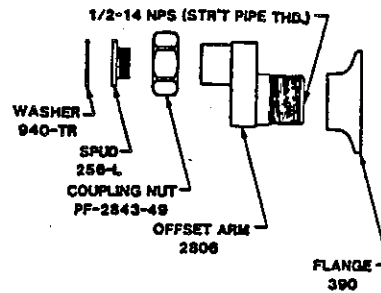

SU-2806
FEMALE FLANGE
ADJUSTABLE (6" to 9-1/2") CENTERS

T