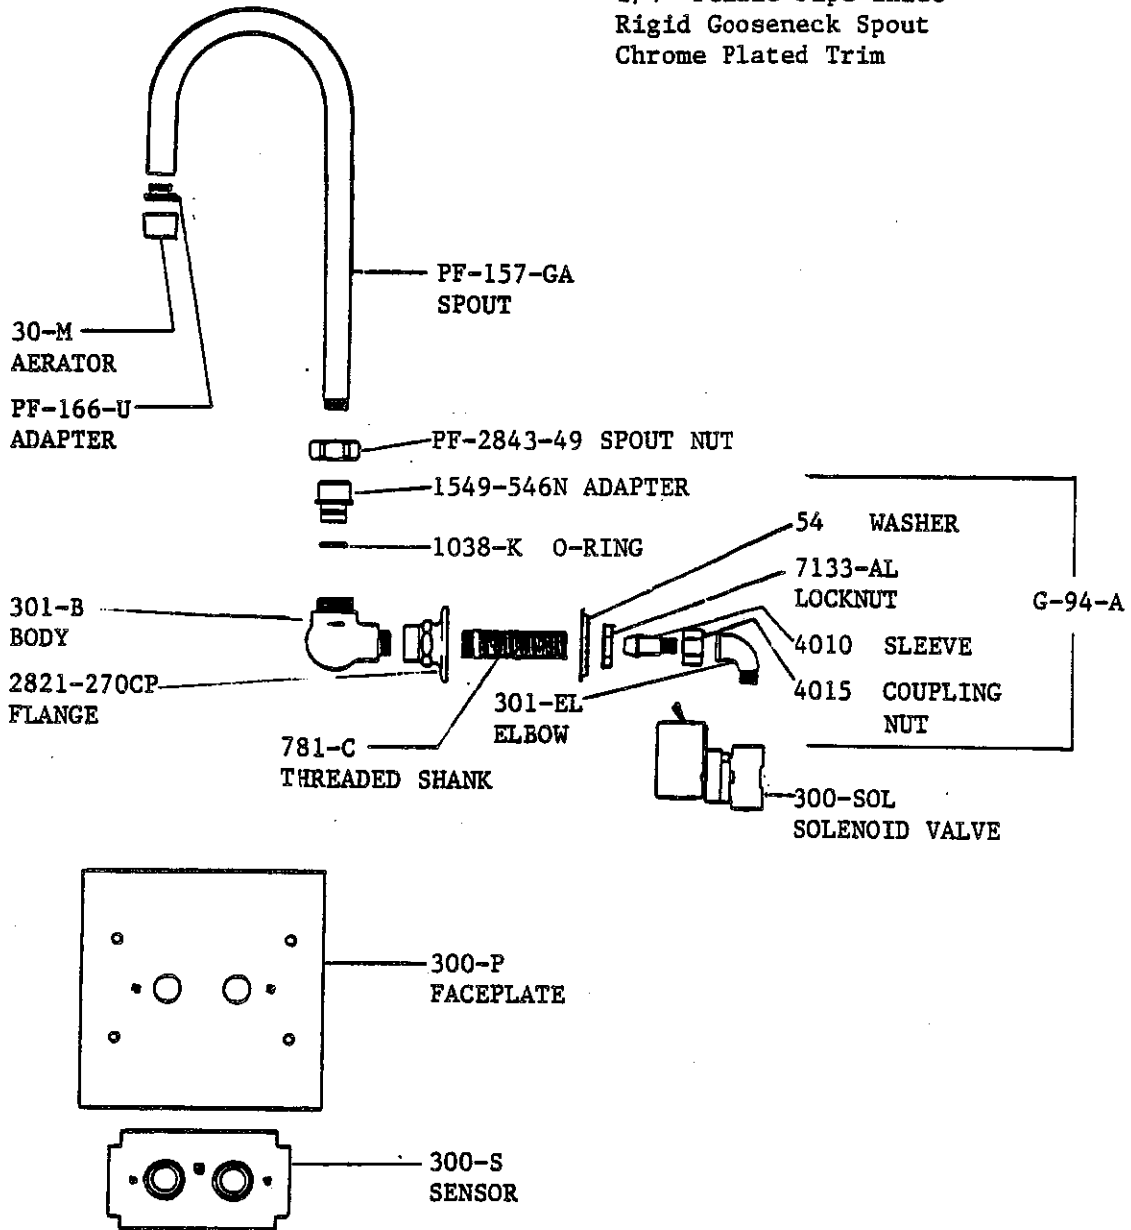

0301-GRA * E02

"LIMITED ON TIME"

HANDS-FREE-ELECTRONIC-FAUCET

AUTOMATIC WALL MOUNTED FAUCET

110 Volt 60Hz AC Operation

Infrared Sensor

1/4" Female Pipe Inlet

Rigid Gooseneck Spout

Chrome Plated Trim

Central Brass

2950 East 55th Street Cleveland, Ohio 44127 (216) 883-0220

1991