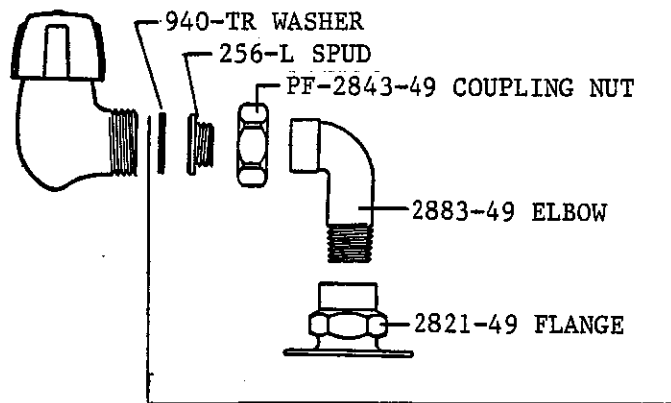

SU-2883

Central Brass

2950 East 55th Street Cleveland, Ohio 44127 (216) 883-0220

1991