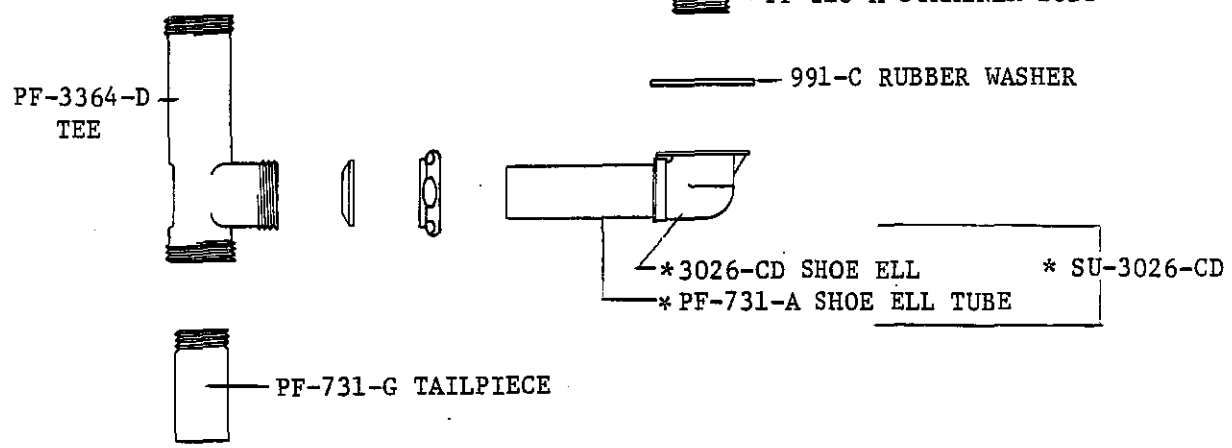

1555

BATH DRAIN
MULTI-TUB
TRIP LEVER, LIGHT
PATTERN-CAST BRASS
TEE AND TOP ELL.
CHROME PLATED TRIM

Central Brass