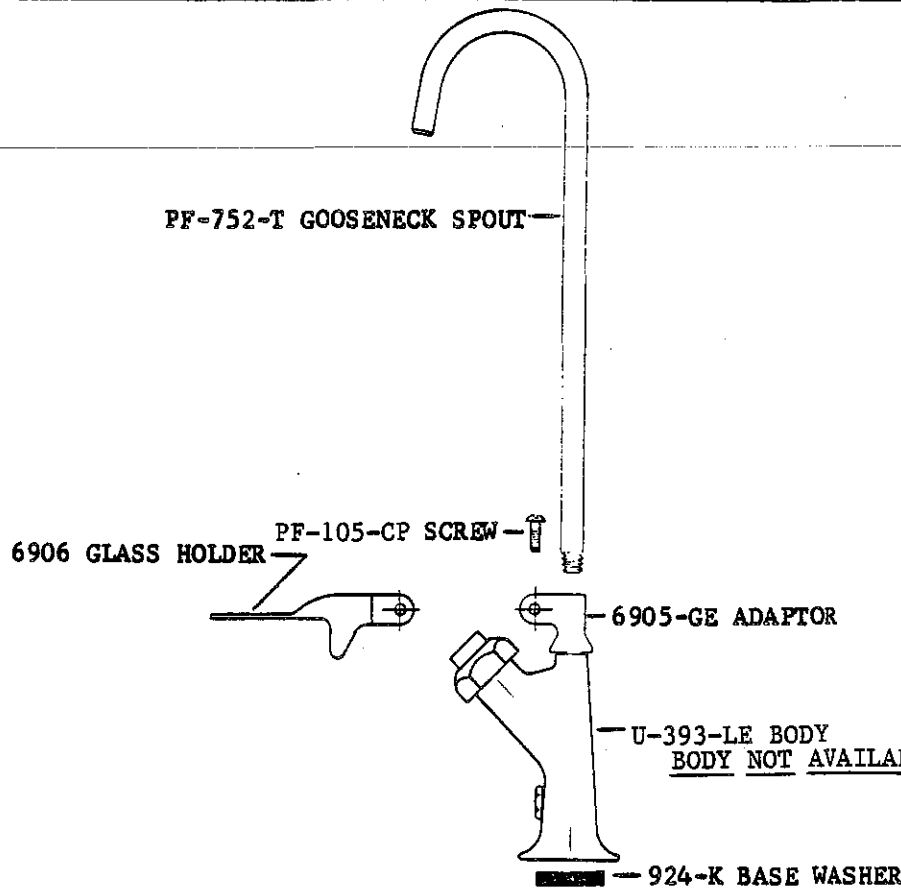

0394

GLASS FILLERS
CAST BRASS BODY
PUSHDOWN TYPE WITH
GOOSENECK SPOUT
3/8" FEMALE