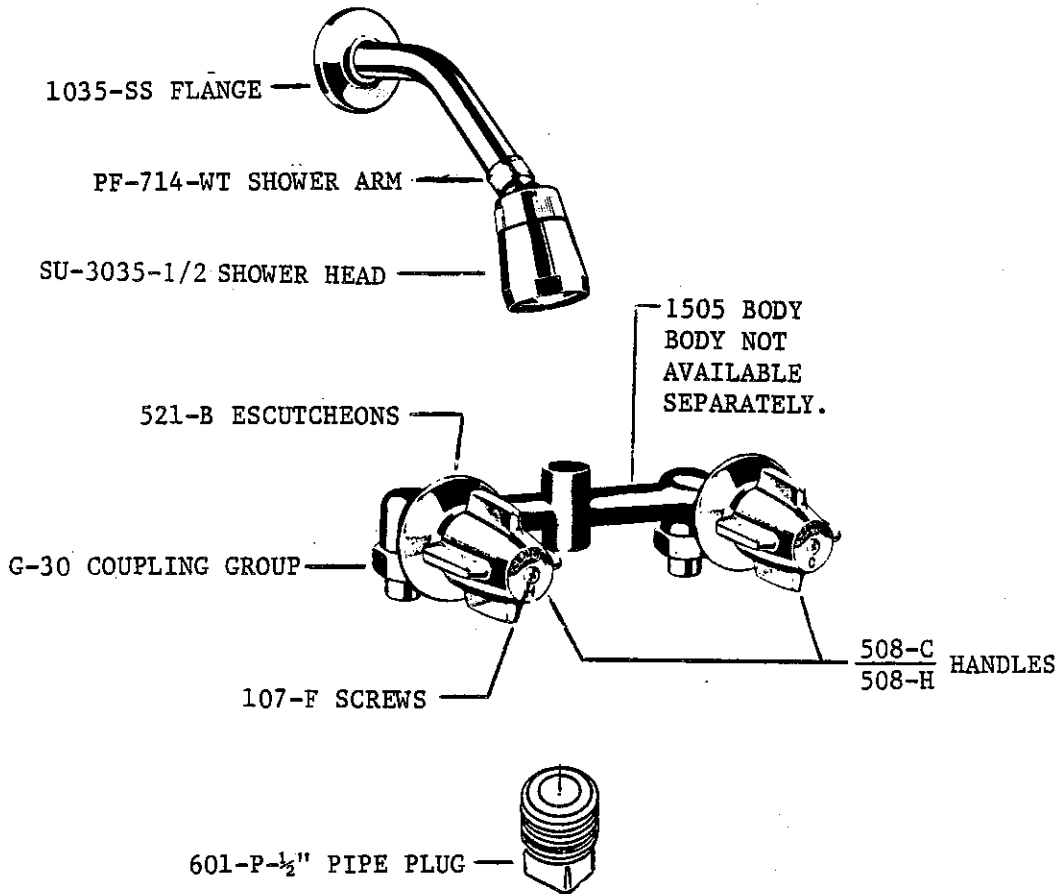

8" BATH & SHOWER FIXTURE
TWO VALVE, I.P. UNIONS, CAST
BRASS BODY, REPLACEABLE SEATS,
CHROME PLATED

0926

BODY ASSEMBLY
SHOWER HEAD, ARM
AND FLANGE