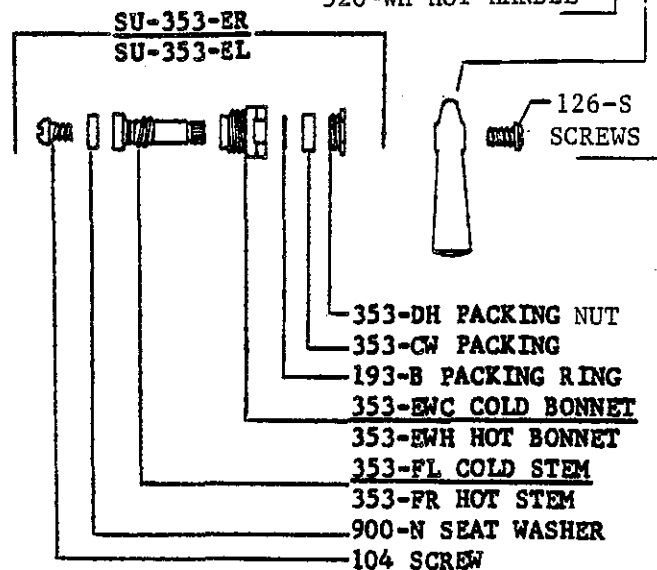

520-WH HOT HANDLE

520-WH HANDLE

7204 BODY

1028-Y
GASKET

113-A SET SCREW

BODY NOT AVAILABLE SEPARATELY.

SU-353-ER

SU-353-EL