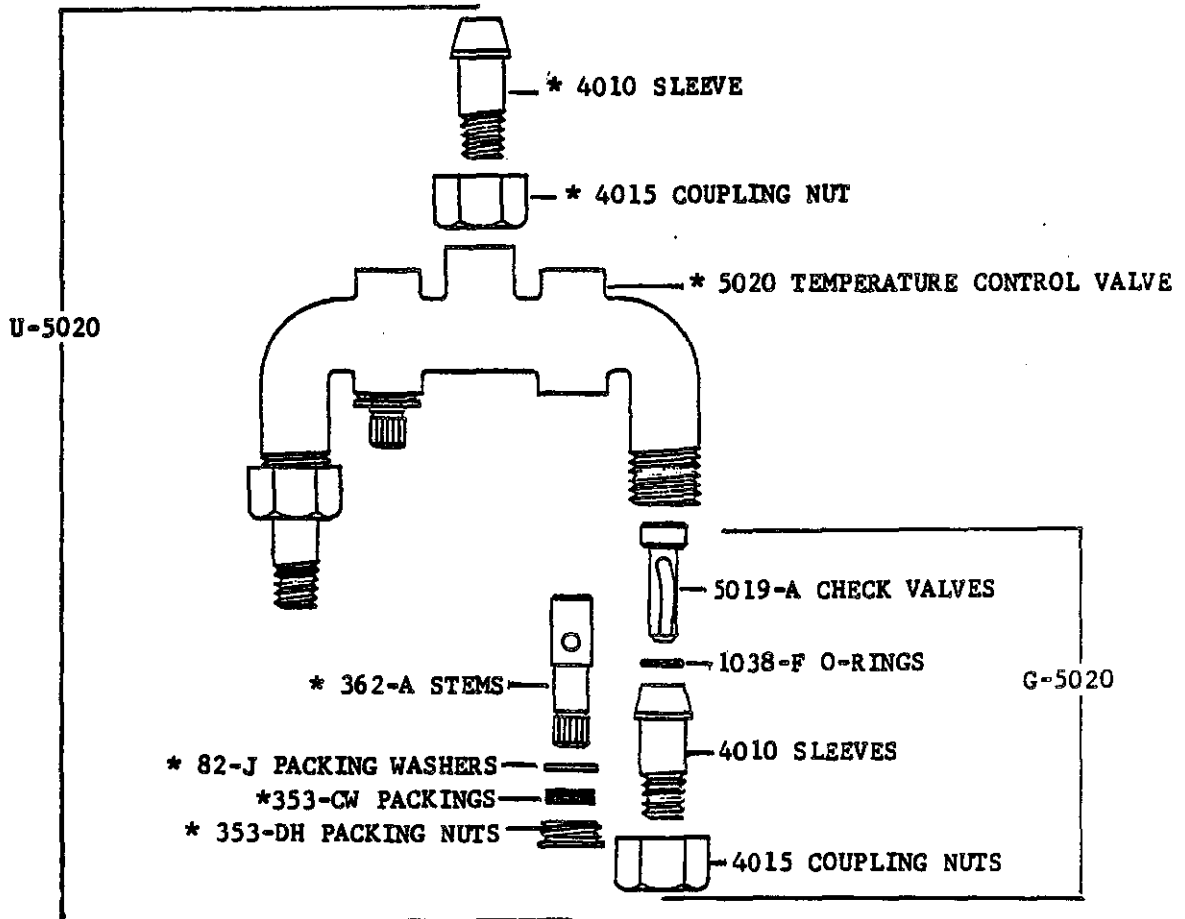

U-5020

ASSEMBLY FOR SINGLE SHANK LAVATORY FAUCETS

U-5020 TEMPERATURE CONTROL VALVE

Central Brass

2050 East 55th Street Cleveland, Ohio 44127 (216) 883-0220

1991