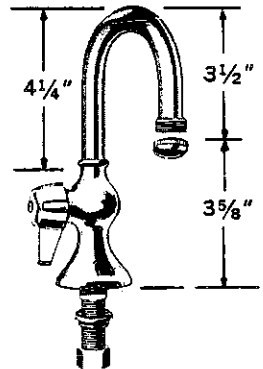

0281

BAR FAUCET
SINGLE FAUCET
CAST BRASS BODY
CHROME PLATED
1/2" NPS MALE SHANK
GOOSENECK SPOUT WITH
STREAM FORMER
REPLACEABLE SEAT
SPECIFY HOT OR COLD

PF-157-D GOOSENECK
SPOUT

PF-166-U ADAPTOR

14-R WASHER

212-BP SPOUT RING

SU-157-D

263-BC REPLACEABLE SEAT

1028-Y GASKET

2904-1136 BODY

BODY NOT
AVAILABLE
SEPARATELY

900-N
SEAT
WASHER

193-B PACKING RING

353-CW PACKING

353-DH PACKING NUT

104 SCREW

353-EWC COLD BONNET

353-EWH HOT BONNET

353-FL COLD STEM

353-FR HOT STEM

SU-353-ER

SU-353-EL

K-1-H

K-1-C

523-H HANDLE

523-C

107-F SCREW

54 WASHER

G-95-A

7133-AL LOCKNUT

4015 COUPLING NUT

Central Brass

2950 East 55th Street Cleveland, Ohio 44127 (216) 883-0220

1991