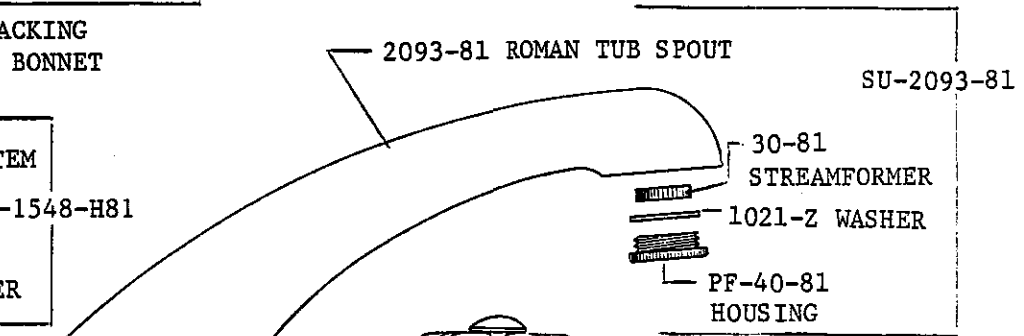

Central Brass