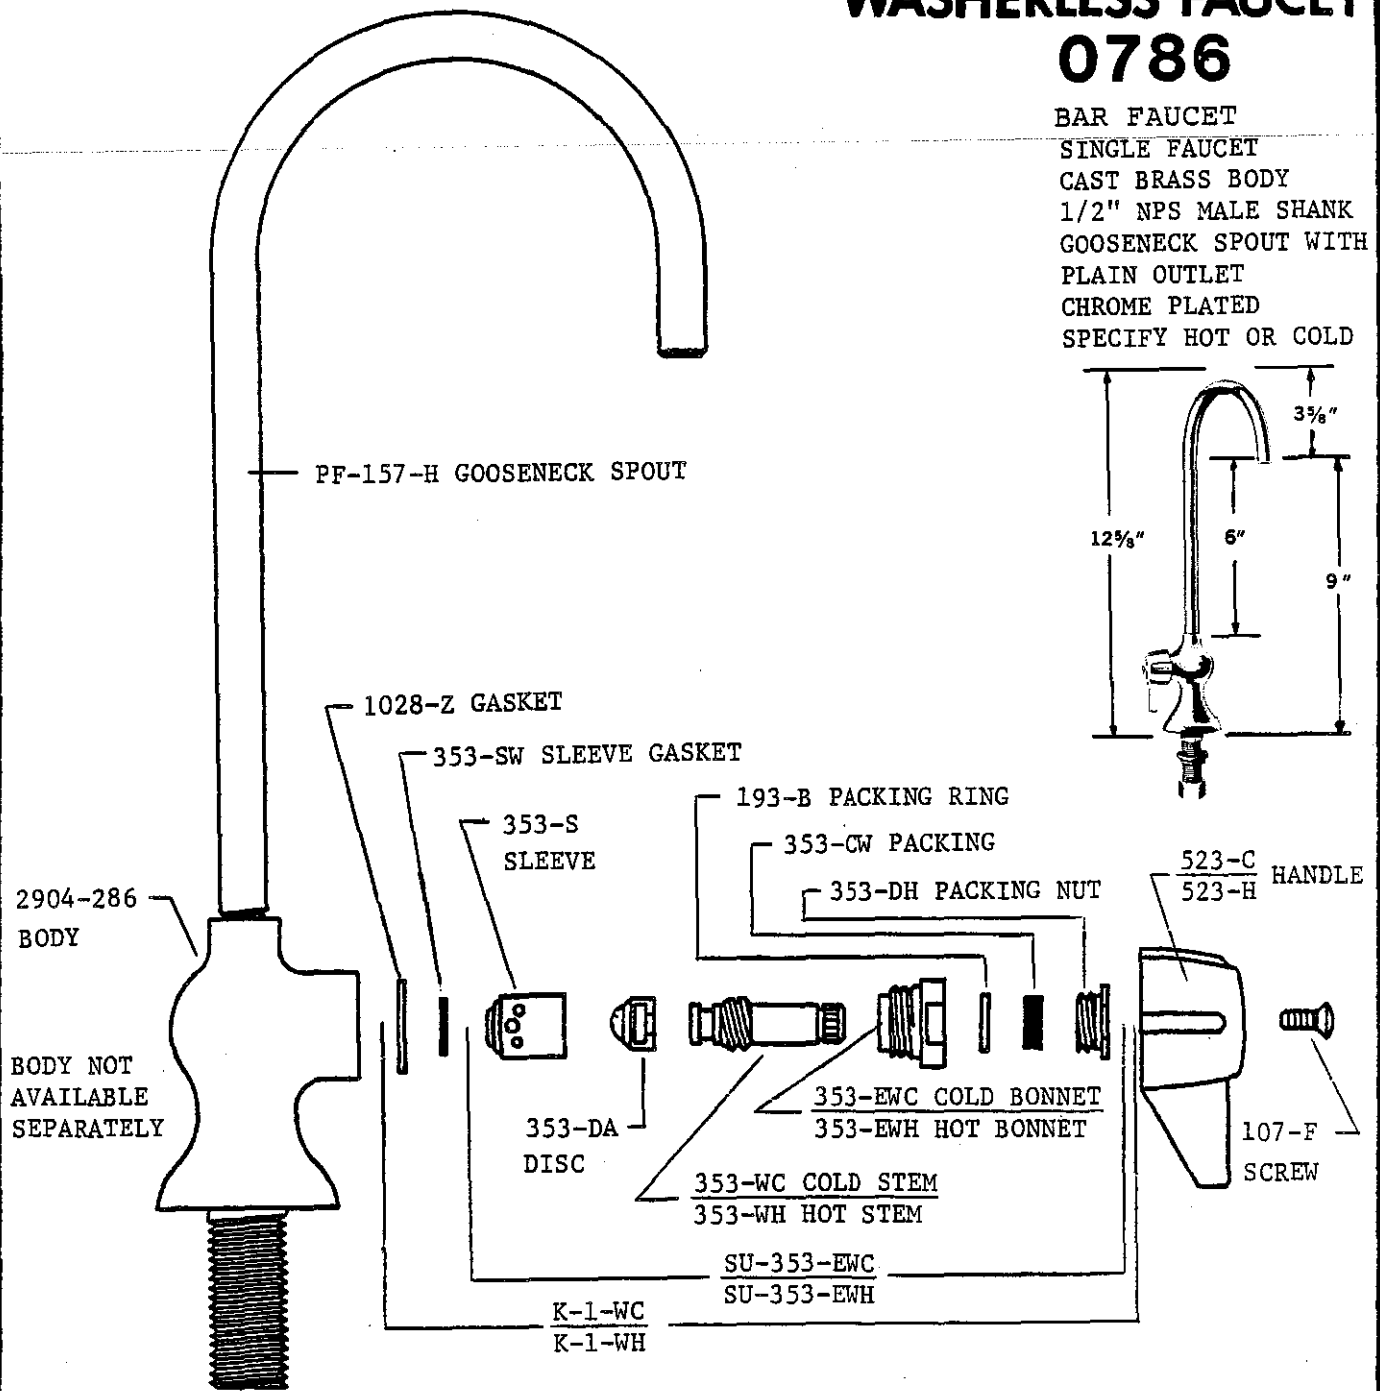

Central Brass

2950 East 55th Street Cleveland, Ohio 44127 (216) 883-0220

WASHERLESS FAUCET 0794

LAUNDRY OR BAR FAUCET

CAST BRASS BODY
SHELL TYPE
4" CENTERS
6" TUBE SPOUT
CHROME PLATED

BODY NOT AVAILABLE SEPARATELY