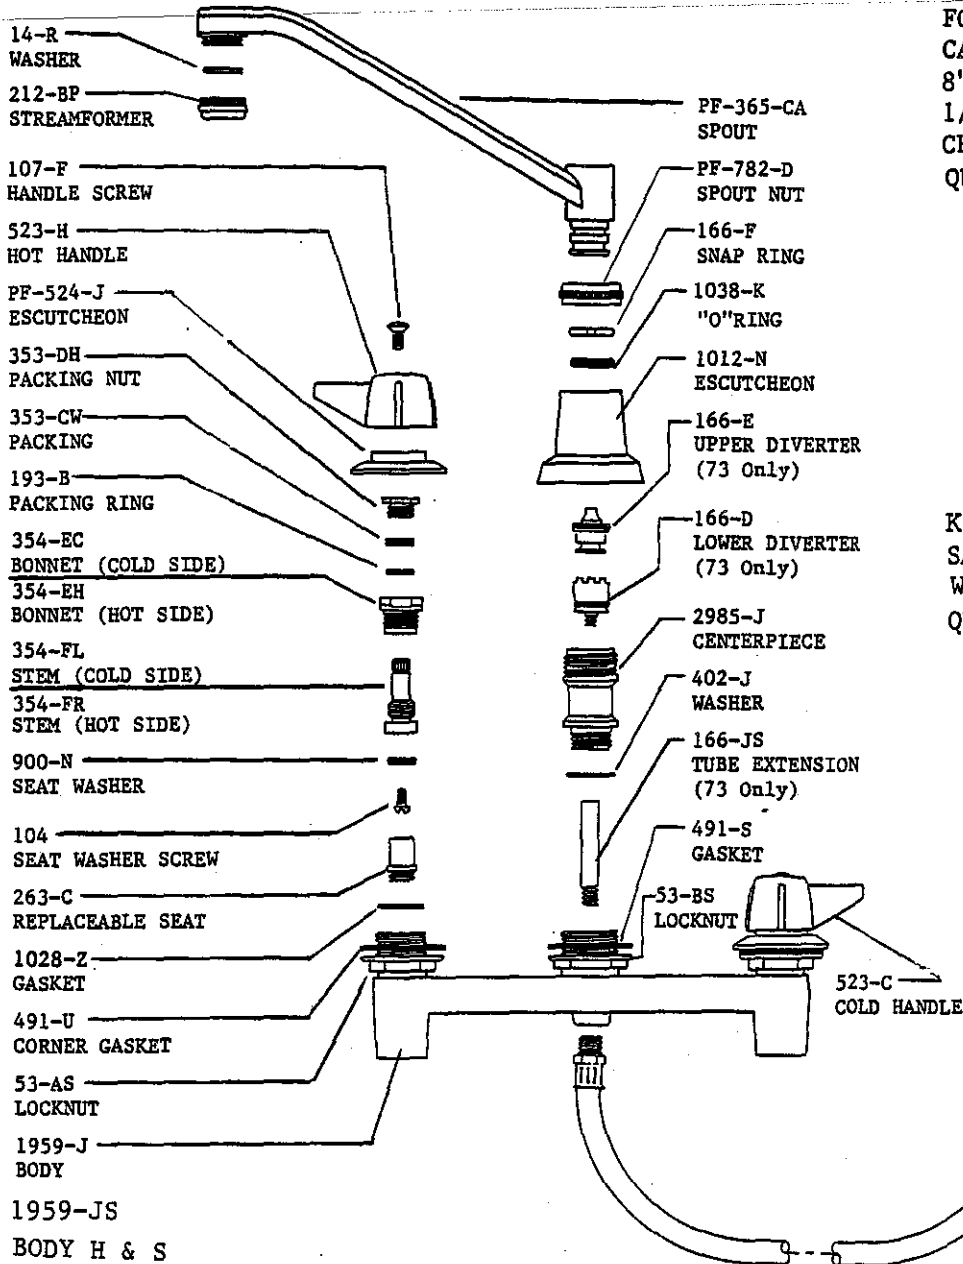

Central Brass

2950 East 55th Street Cleveland, Ohio 44127 (216) 883-0220

1991