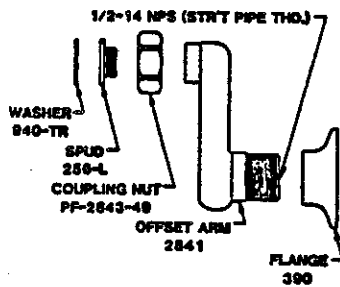

SEE OTHER SIDE FOR SHANK INFORMATION.

* U-1615-55

Central Brass

2950 East 55th Street Cleveland, Ohio 44127 (216) 883-0220

1991

R

SU-2841
FEMALE FLANGE
 ADJUSTABLE (3" to 13") CENTERS

**S**