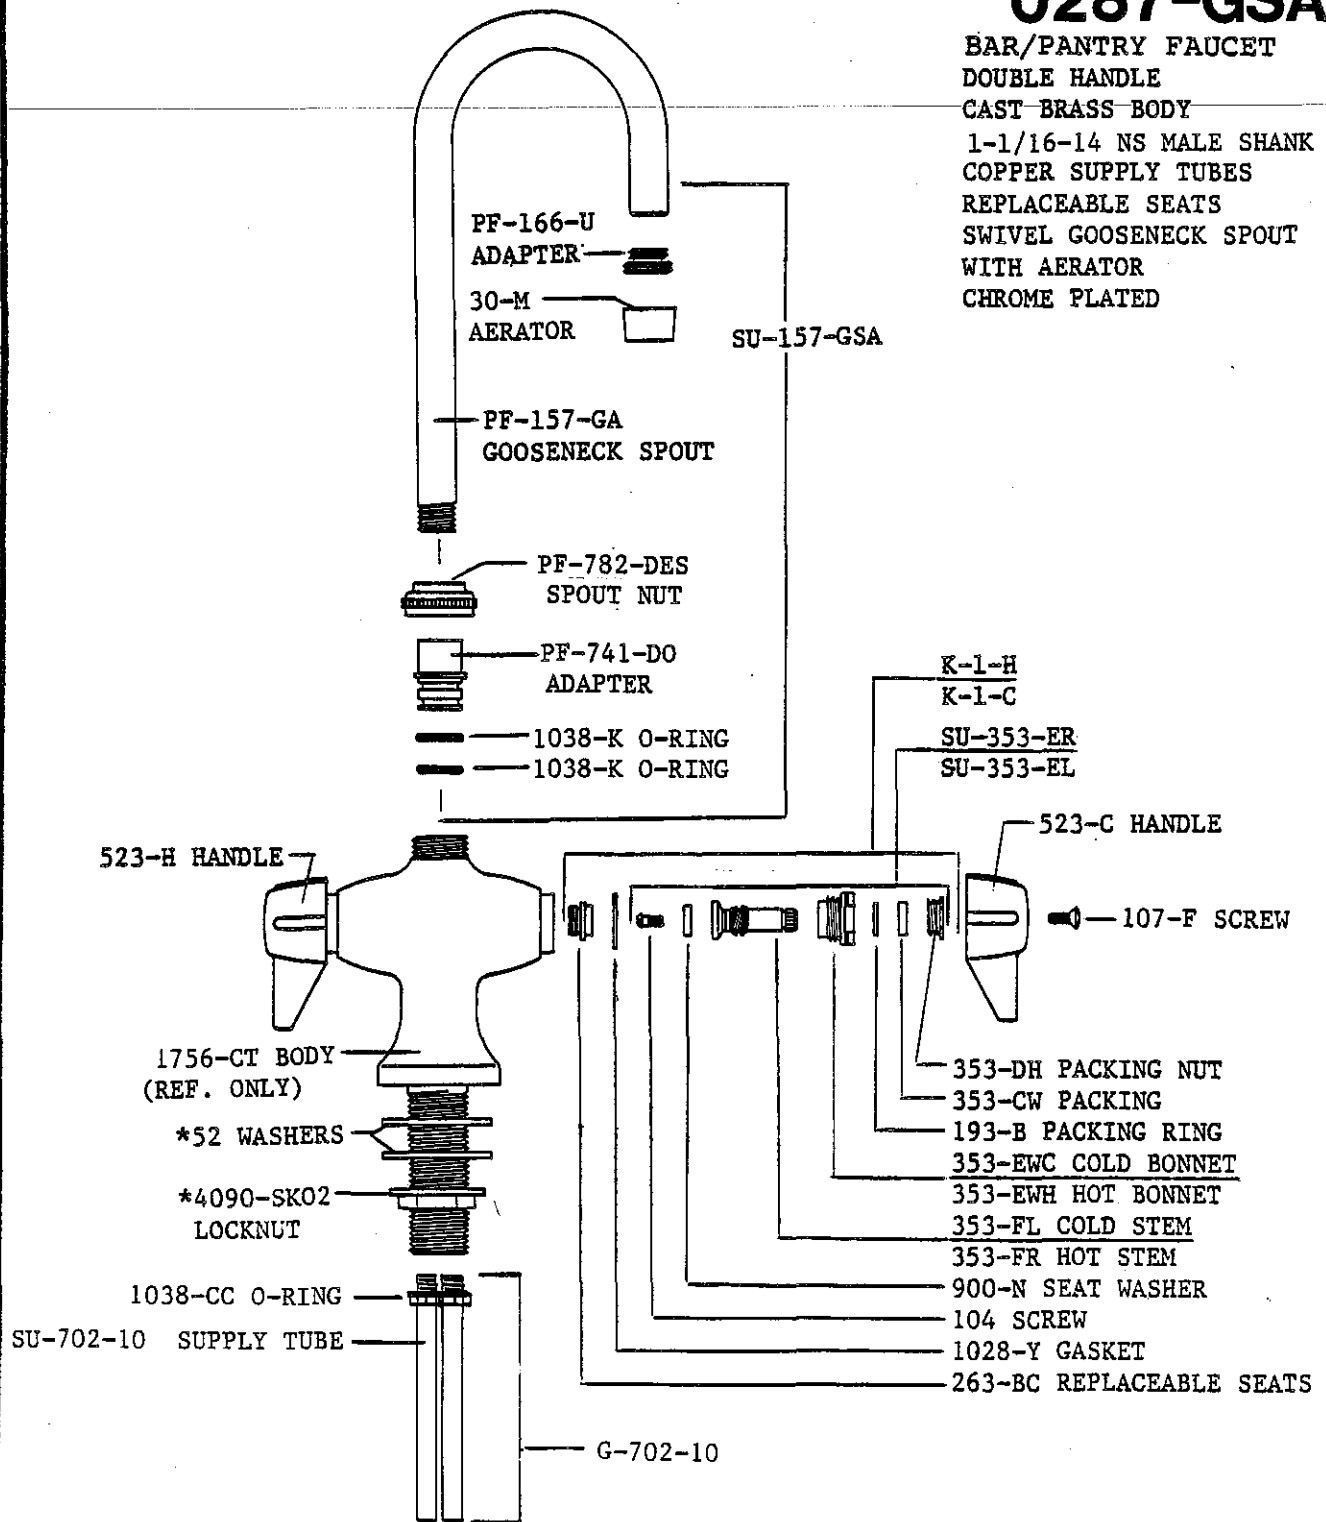

0287-GSA

BAR/PANTRY FAUCET
DOUBLE HANDLE
CAST BRASS BODY
1-1/16-14 NS MALE SHANK
COPPER SUPPLY TUBES
REPLACEABLE SEATS
SWIVEL GOOSENECK SPOUT
WITH AERATOR
CHROME PLATED

*G-284

Central Brass