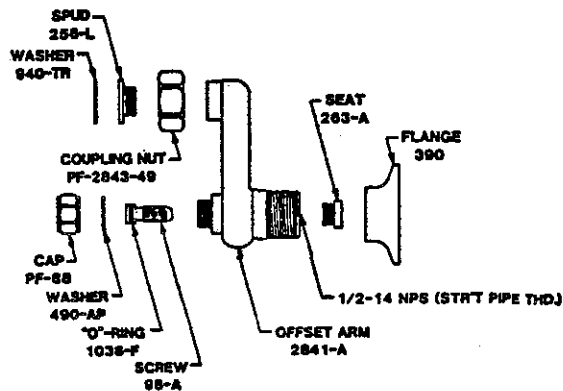

**SU-2806
FEMALE FLANGE
ADJUSTABLE (8" to 9-1/2") CENTERS**

**T**

**SU-2848
MALE FLANGE
ADJUSTABLE (7-7/8" to 8-1/8") CENTERS**

**U**

**SU-2807
FEMALE FLANGE
ADJUSTABLE (7-7/8" to 8-1/8") CENTERS**

**Y**

**SU-2841-A
FEMALE FLANGE
ADJUSTABLE (3" to 13") CENTERS W/ INTEGRAL STOPS**