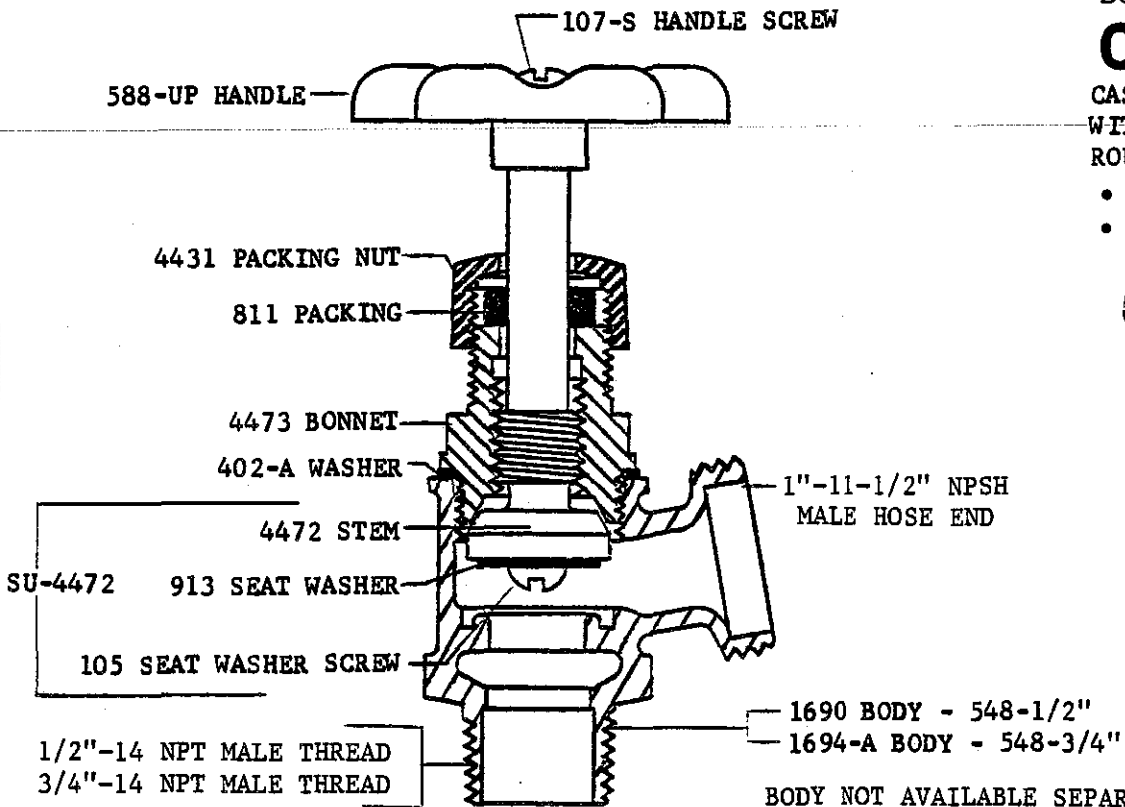

BOILER DRAIN

0548

CAST BRASS BODY
WITHOUT FLANGE,
ROUGH BRASS FINISH

- 1/2"-14 NPT male
- 3/4"-14 NPT male