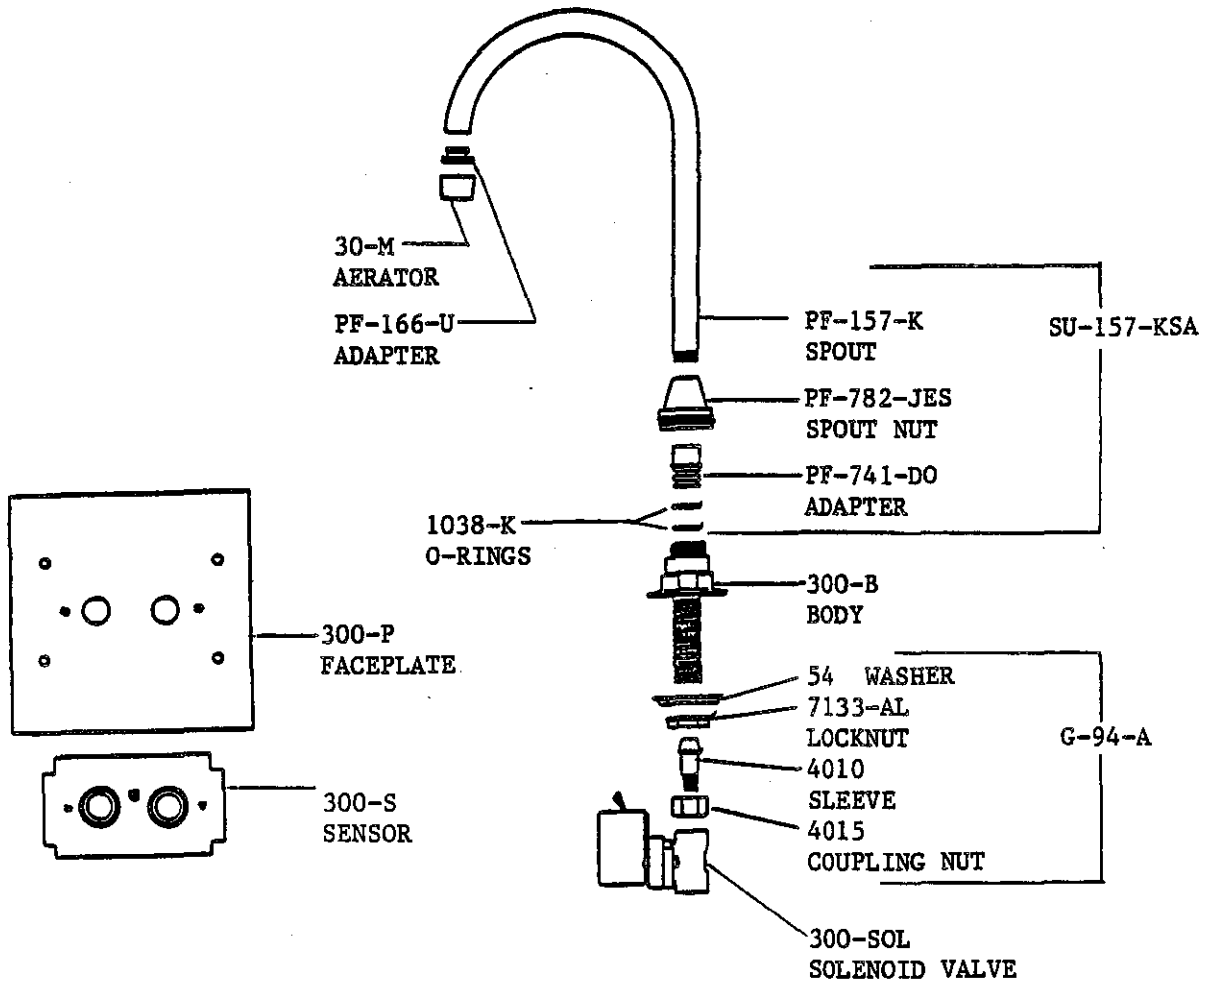

Central Brass

2950 East 55th Street Cleveland, Ohio 44127 (216) 883-0220

1991

"LIMITED ON TIME"

0300-KSA * E02

HANDS-FREE-ELECTRONIC-FAUCET

AUTOMATIC SILL FAUCET
110 Volt 60Hz AC Operation
Infrared Sensor
1/4" Female Pipe Inlet
Swivel Spout
Chrome plated finish