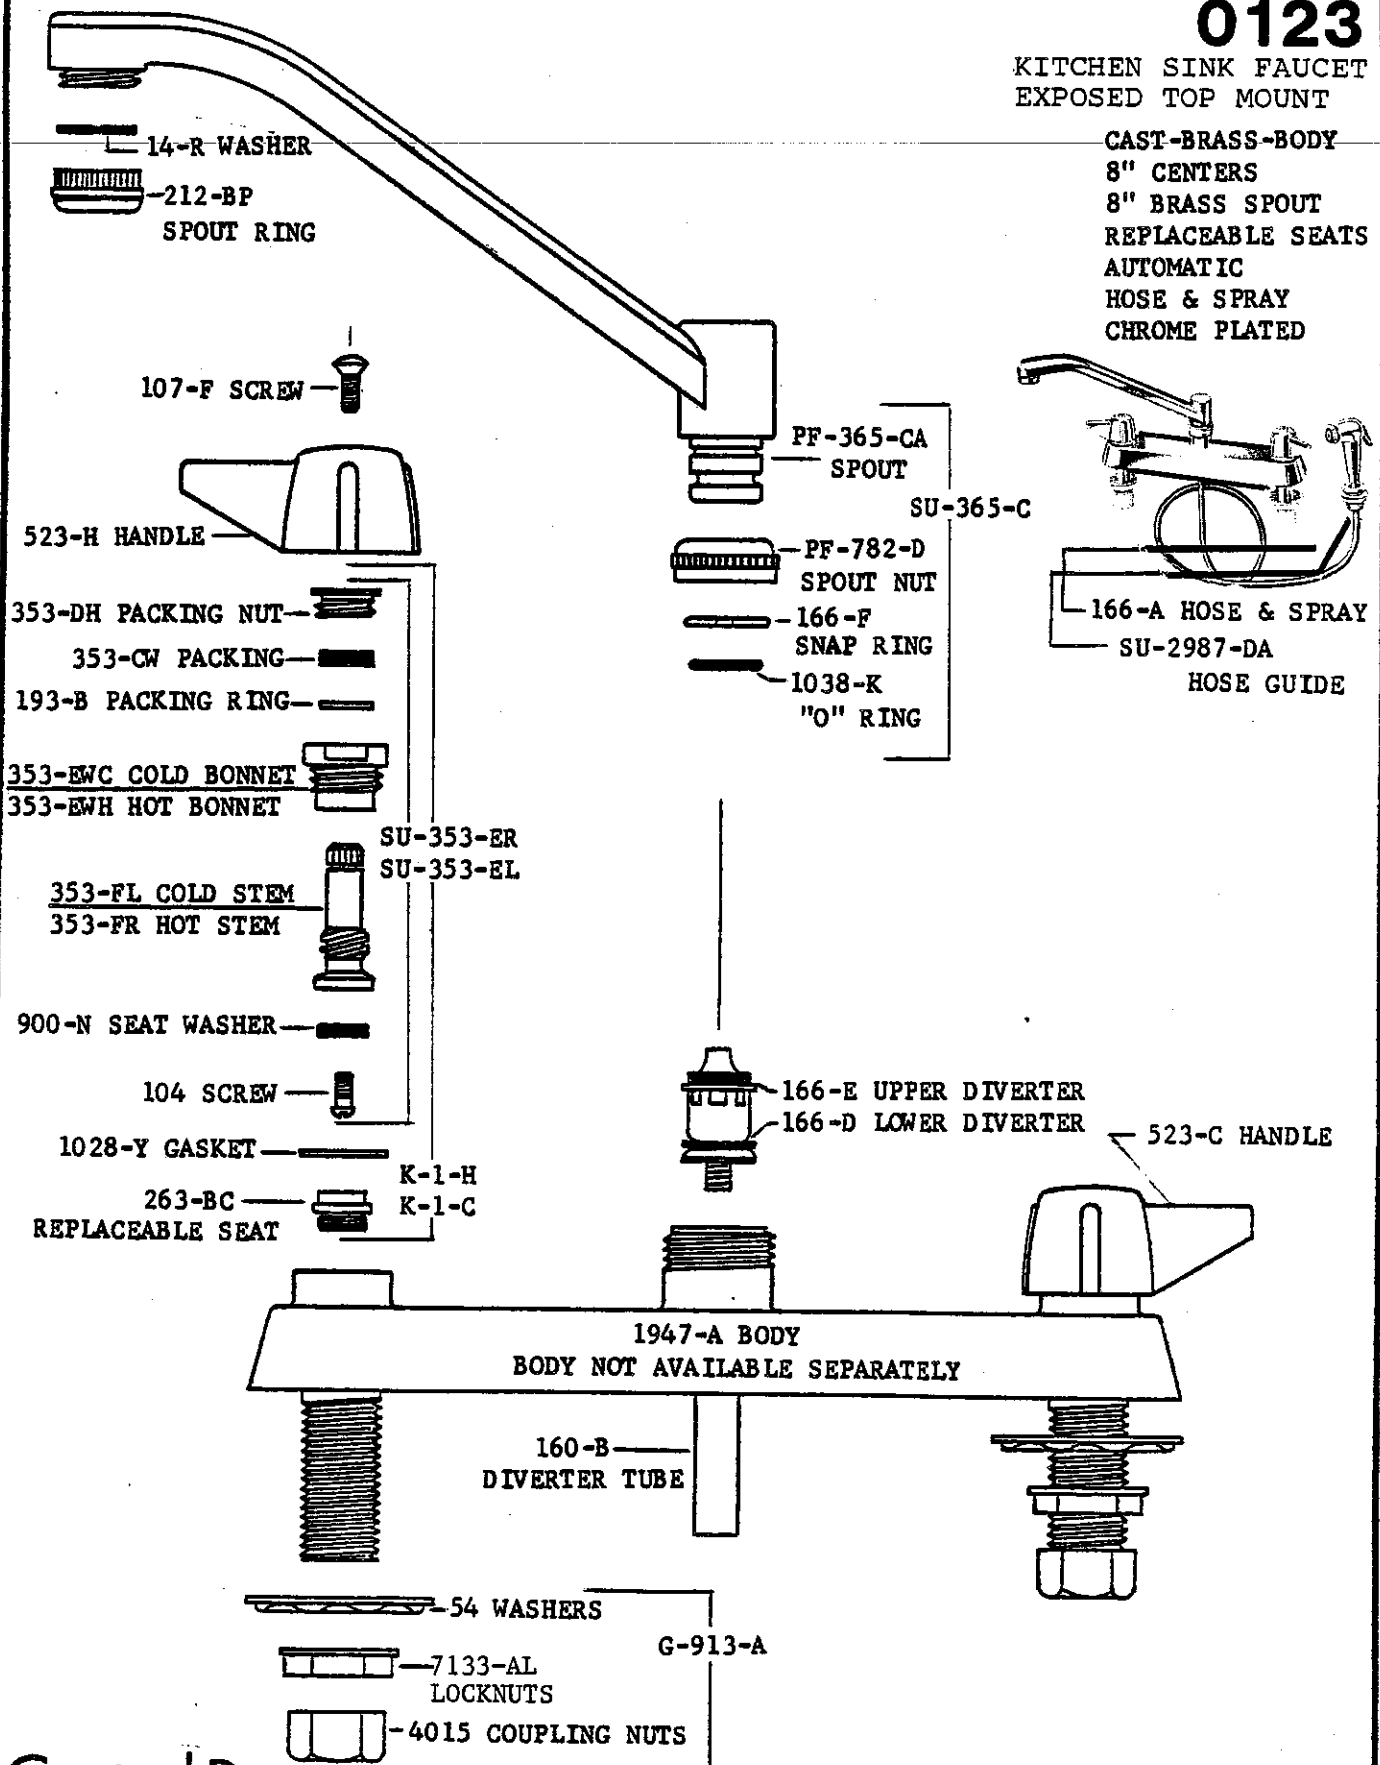

0123

KITCHEN SINK FAUCET EXPOSED TOP MOUNT

CAST-BRASS-BODY
8" CENTERS
8" BRASS SPOUT
REPLACEABLE SEATS
AUTOMATIC
HOSE & SPRAY
CHROME PLATED

Central Brass

2950 East 55th Street Cleveland, Ohio 44127 (216) 883-0220

1991