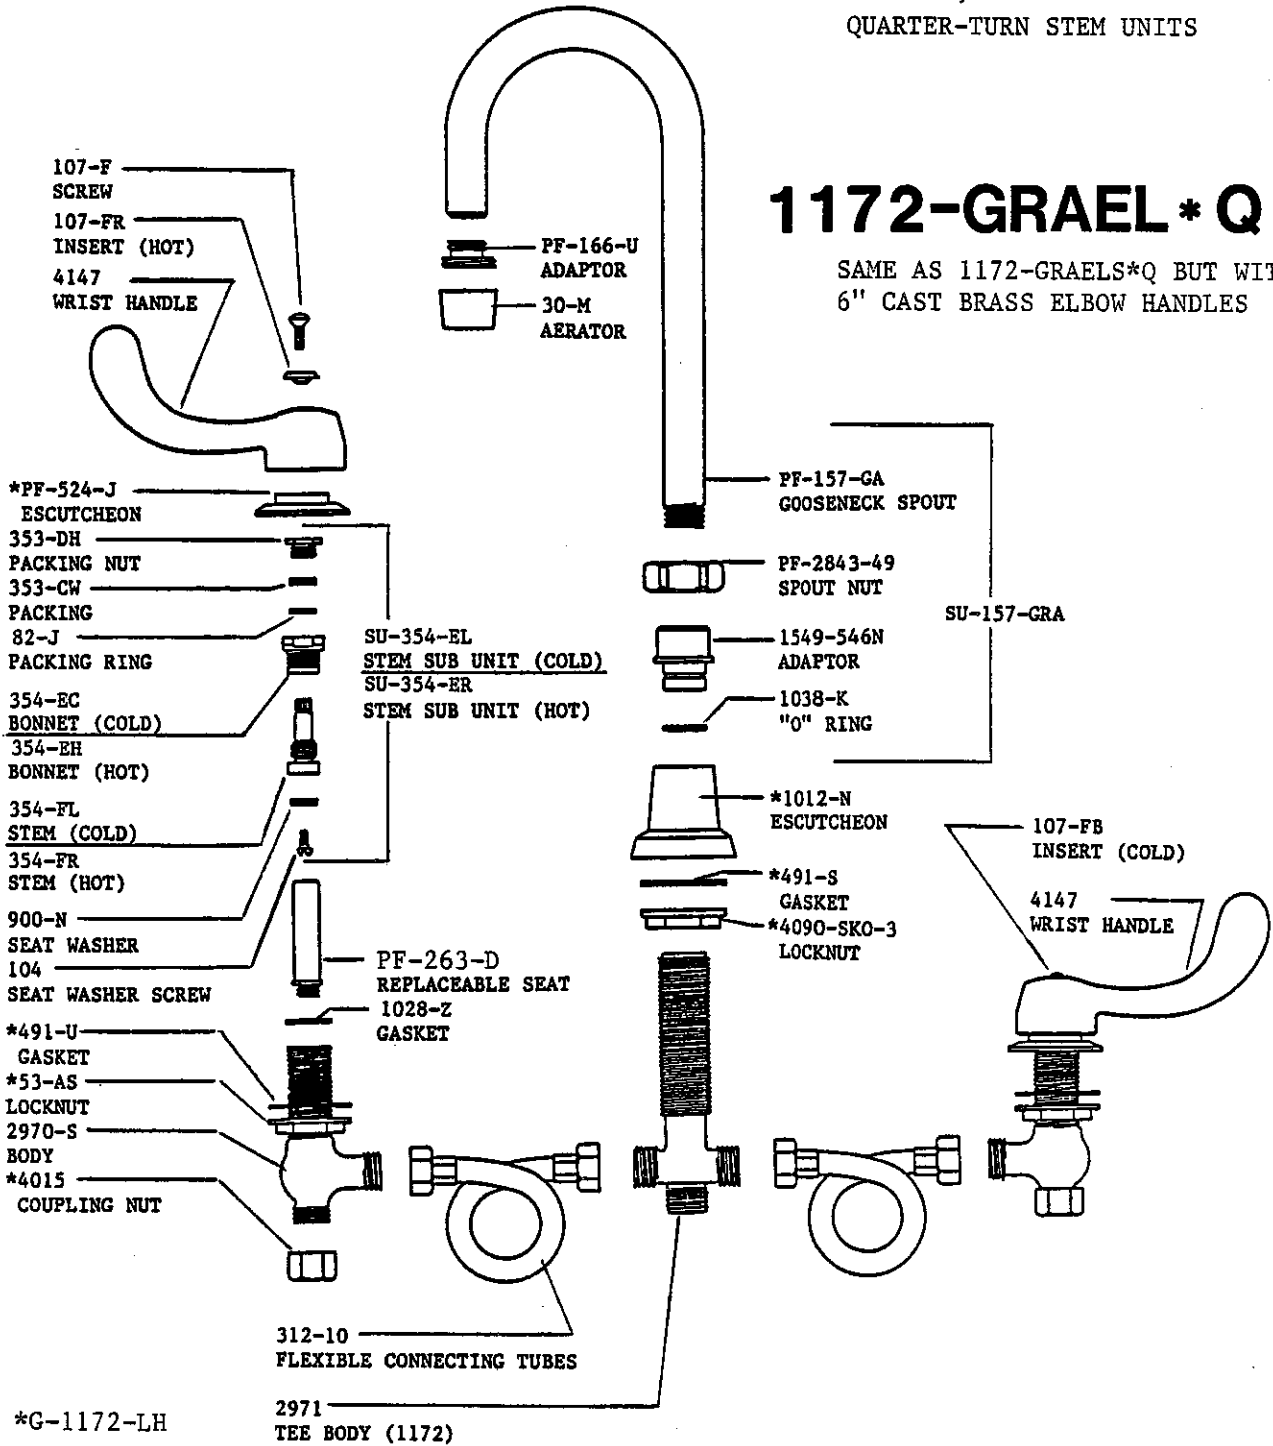

1172-GRAELS*Q

WIDESPREAD SINK FAUCET
CAST BRASS BODIES & CENTER
TEE BODY, FLEXIBLE CONNECTING
TUBES FOR 6" TO 24" CENTERS,
REPLACEABLE SEATS, RIGID
GOOSENECK SPOUT AND 4" WRIST
HANDLES, CHROME PLATED
QUARTER-TURN STEM UNITS

1172-GRAEL*Q

SAME AS 1172-GRAELS*Q BUT WITH
6" CAST BRASS ELBOW HANDLES

Central Brass
MANUFACTURING COMPANY