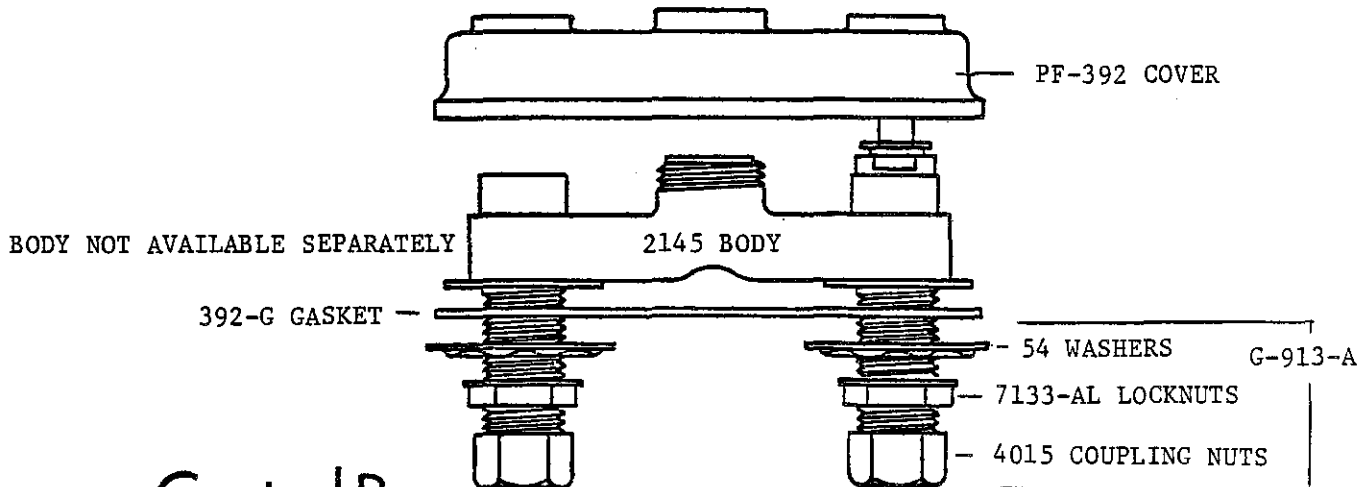

Central Brass

2950 East 55th Street Cleveland, Ohio 44127 (216) 883-0220

WASHERLESS FAUCET 0794

LAUNDRY OR BAR FAUCET

CAST BRASS BODY
SHELL TYPE
4" CENTERS
6" TUBE SPOUT
CHROME PLATED

BODY NOT AVAILABLE SEPARATELY