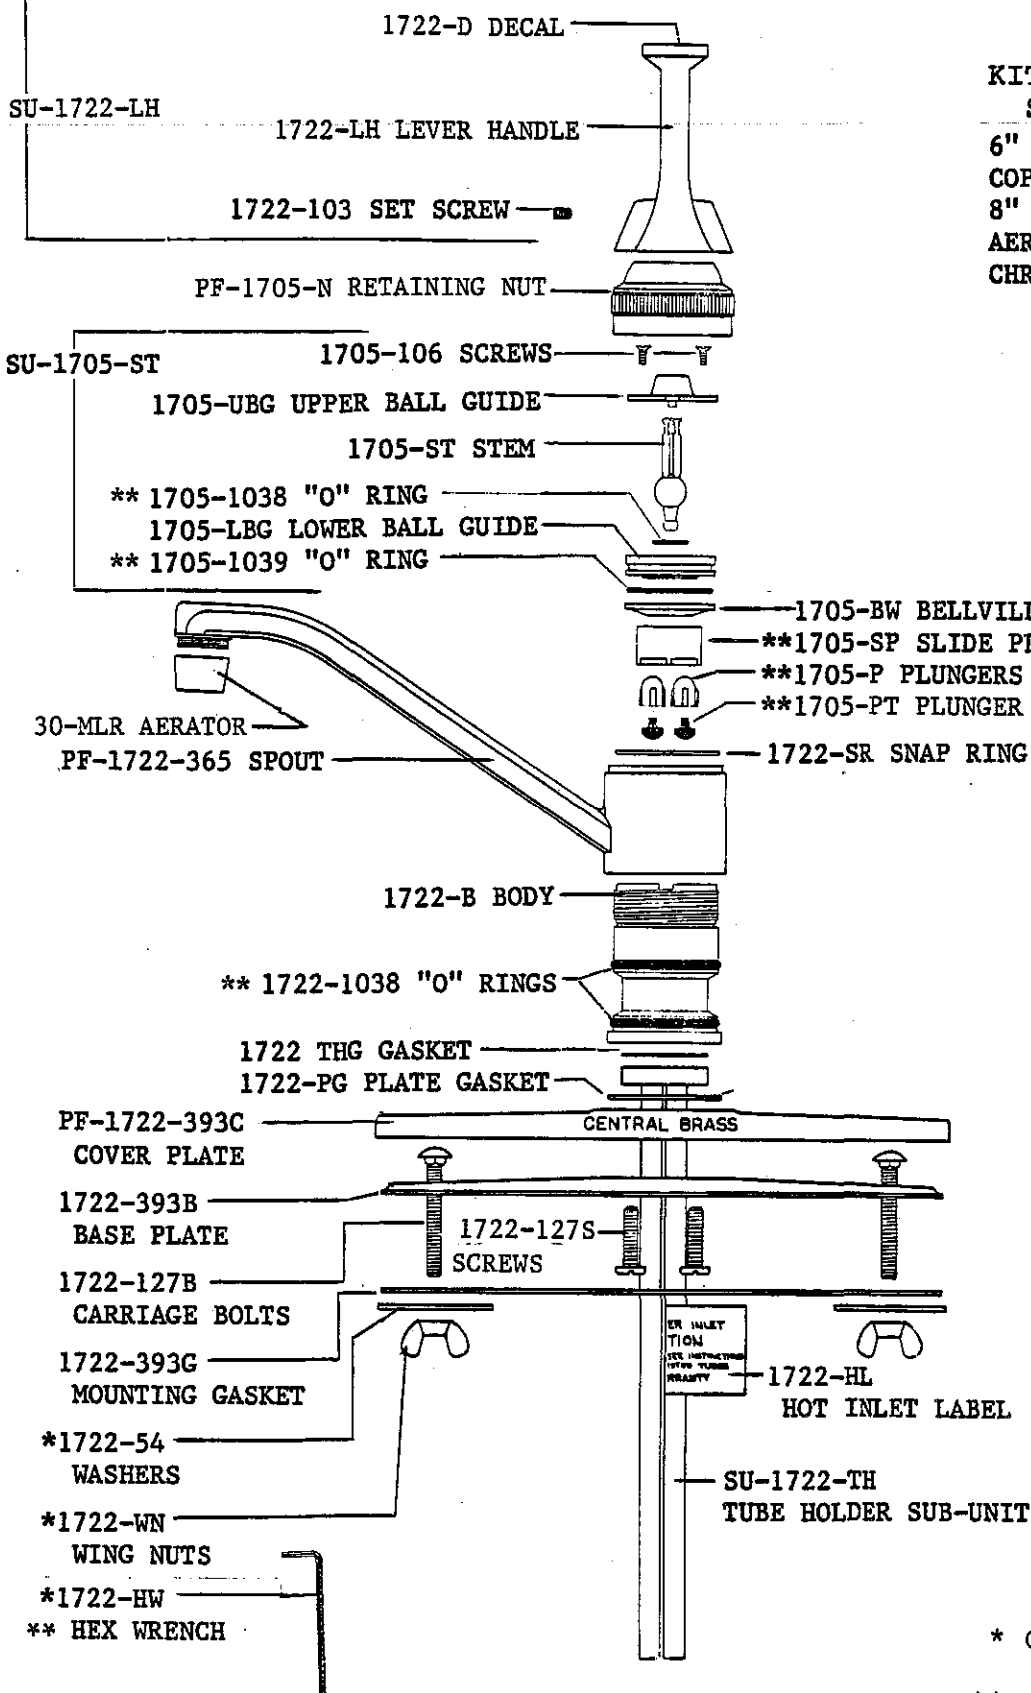

1722-A

KITCHEN SINK FAUCET
SINGLE HANDLE
6" OR 8" CENTERS
COPPER SUPPLY TUBES
8" BRASS "D"-SPOUT WITH
AERATOR
CHROME PLATED

- 1722-D DECAL
- SU-1722-LH 1722-LH LEVER HANDLE
- 1722-103 SET SCREW
- PF-1705-N RETAINING NUT
- SU-1705-ST 1705-106 SCREWS
- 1705-UBG UPPER BALL GUIDE
- 1705-ST STEM
- ** 1705-1038 "O" RING
- 1705-LBG LOWER BALL GUIDE
- ** 1705-1039 "O" RING
- 30-MLR AERATOR
- PF-1722-365 SPOUT
- 1705-BW BELLVILLE WASHER
- **1705-SP SLIDE PLATE
- **1705-P PLUNGERS
- **1705-PT PLUNGER TIPS
- 1722-SR SNAP RING
- 1722-B BODY
- ** 1722-1038 "O" RINGS
- 1722 THG GASKET
- 1722-PG PLATE GASKET
- PF-1722-393C COVER PLATE
- CENTRAL BRASS
- 1722-393B BASE PLATE
- 1722-127B CARRIAGE BOLTS
- 1722-127S SCREWS
- 1722-393G MOUNTING GASKET
- *1722-54 WASHERS
- *1722-WN WING NUTS
- *1722-HW
- ** HEX WRENCH
- 1722-HL HOT INLET LABEL
- SU-1722-TH TUBE HOLDER SUB-UNIT

* G-1722-913
** K-1705 REPAIR KIT

Central Brass

2950 East 55th Street Cleveland, Ohio 44127 (216) 883-0220

1991