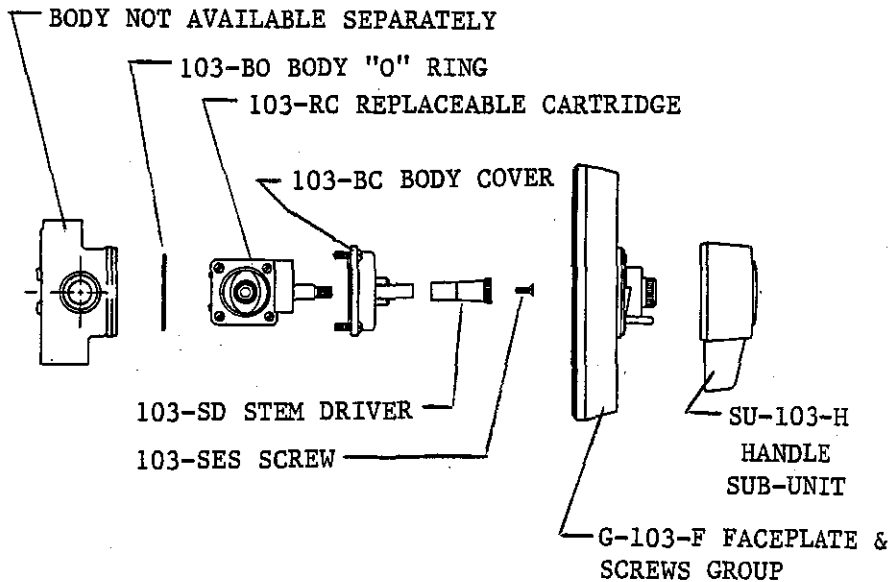

0103

PRESSURE BALANCE VALVE ONLY

K-103-SE STEM EXTENSION KIT 3/4"
CONSISTS OF:

- (1) STEM EXTENSION
- (1) 1-1/8" STEM EXTENSION SCREW
- (2) 1-15/16 FACEPLATE SCREWS

Central Brass