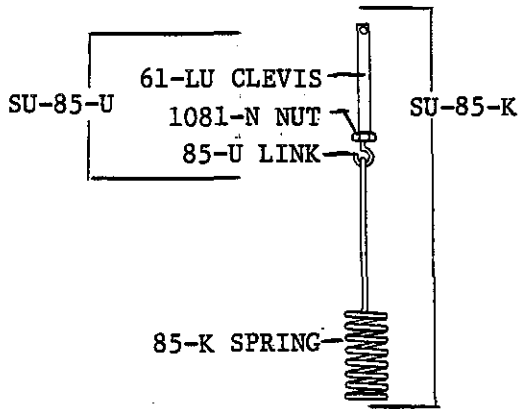

1675-S

BATH DRAIN
POP-UP DRAIN
WITH SIDE OUTLET
DRAIN.
CHROME PLATED TRIM

Central Brass

2950 East 55th Street Cleveland, Ohio 44127 (216) 883-0220

1991