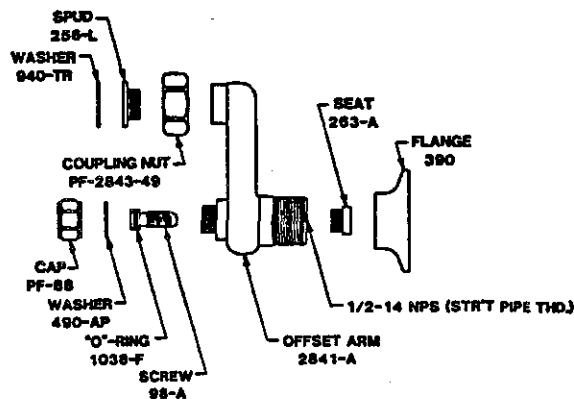

SU-2841-A
FEMALE FLANGE
ADJUSTABLE (3" to 13") CENTERS W/ INTEGRAL STOPS

Central Brass

2950 East 55th Street Cleveland, Ohio 44127 (216) 883-0220