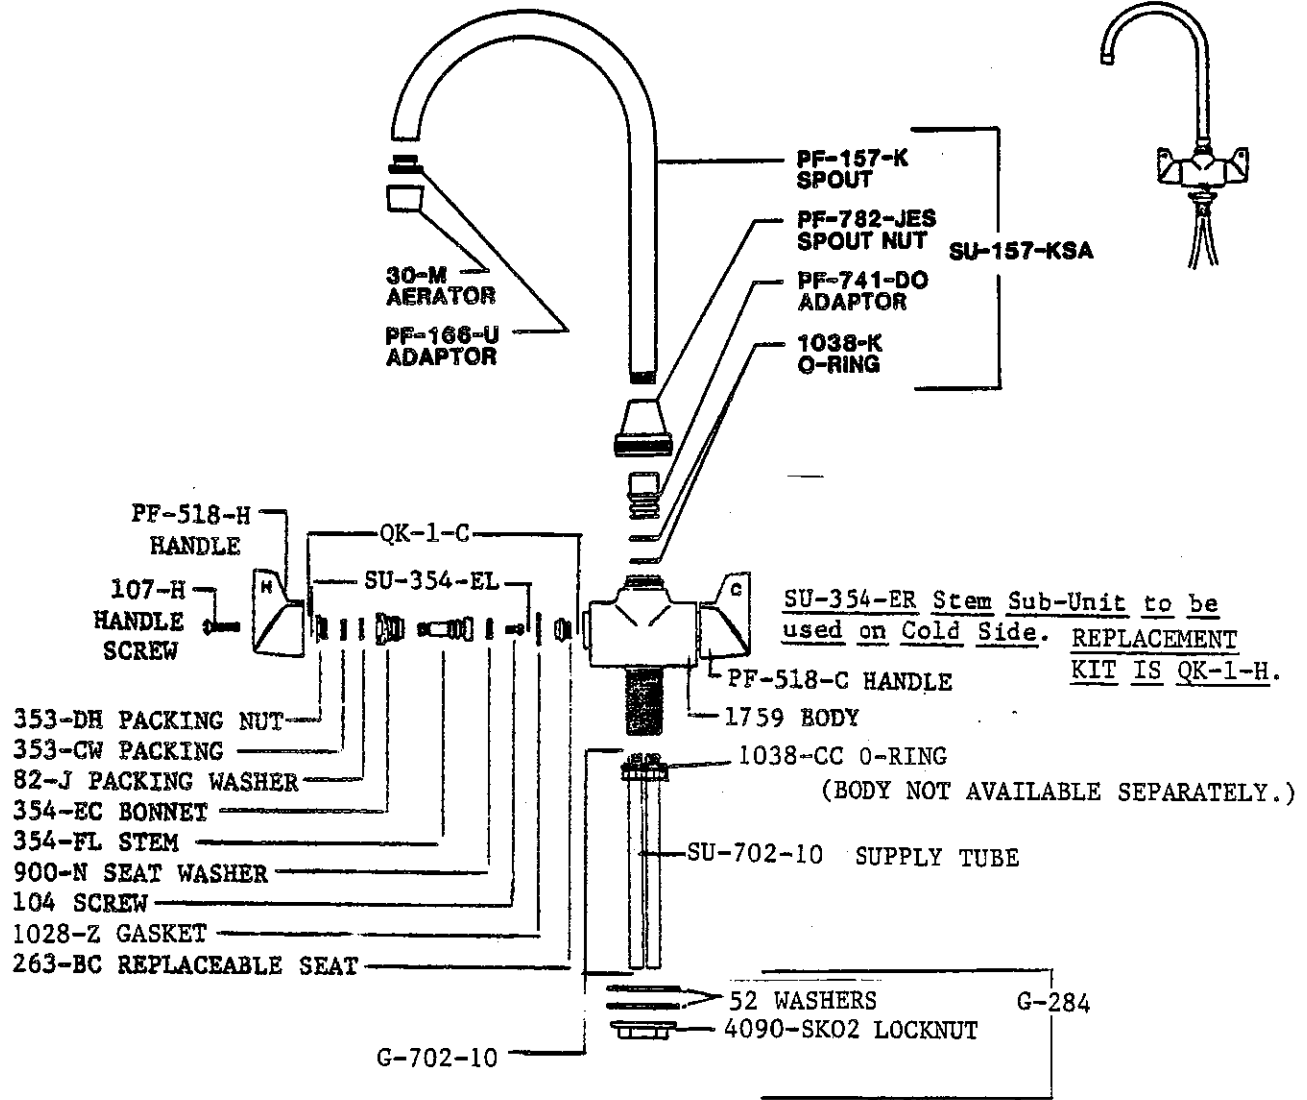

0285-A*Q

BAR FAUCET
CAST BRASS BODY
1-1/16-14 NS MALE SHANK
COPPER SUPPLY TUBES
QUARTER-TURN STEM UNITS
REPLACEABLE SEATS
GOOSENECK SWIVEL SPOUT WITH
AERATOR, CHROME PLATED

Central Brass