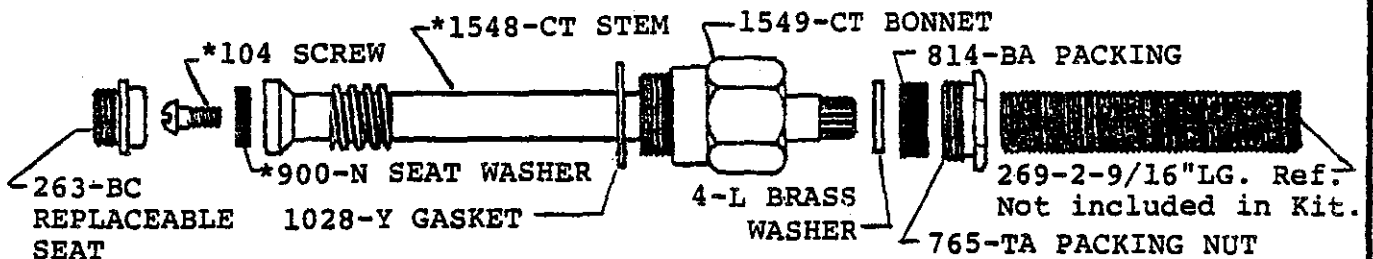

8" BATH & SHOWER FIXTURE
TWO VALVE, DIRECT SWEAT, CAST
BRASS BODY, REPLACEABLE SEATS,
CHROME PLATED

1035-SS FLANGE

PF-714-WT SHOWER ARM

SU-3035-1/2 SHOWER HEAD

0805

BODY ASSEMBLY ONLY

601-P-1/2" PIPE PLUG

521-B ESCUTCHEONS

1504 BODY
BODY NOT
AVAILABLE
SEPARATELY.

107-F SCREWS

508-C
508-H HANDLES

0806

BODY ASSEMBLY
WITH TWIN ELL
3/4" IPS DIVERter
SPOUT

1161-B TWIN ELL

1061-AZ3/4 DIVERter SPOUT

0807

BODY ASSEMBLY
WITH TWIN ELL
3/4" IPS DIVERter
SPOUT
SHOWER HEAD, ARM
AND FLANGE

K-3-CT VALVE STEM UNIT WITH WASHERS AND REPLACEABLE SEAT

* SU-1548-CT

Central Brass