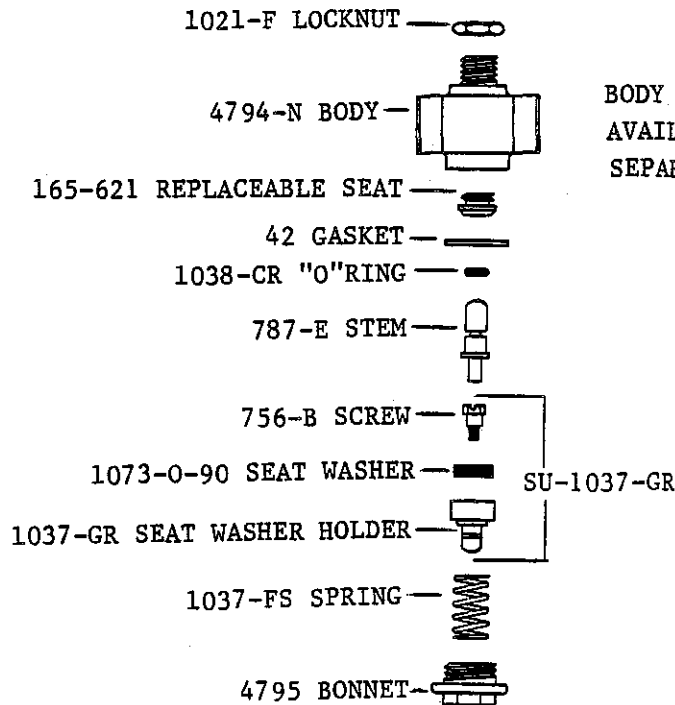

WHISTLE VALVE
0620-R-3/8

CAST BRASS BODY
LESS HANDLE AND
YOKE. 3/8" NPS
FEMALE THREAD
REPLACEABLE SEAT

BODY NOT
AVAILABLE
SEPARATELY.