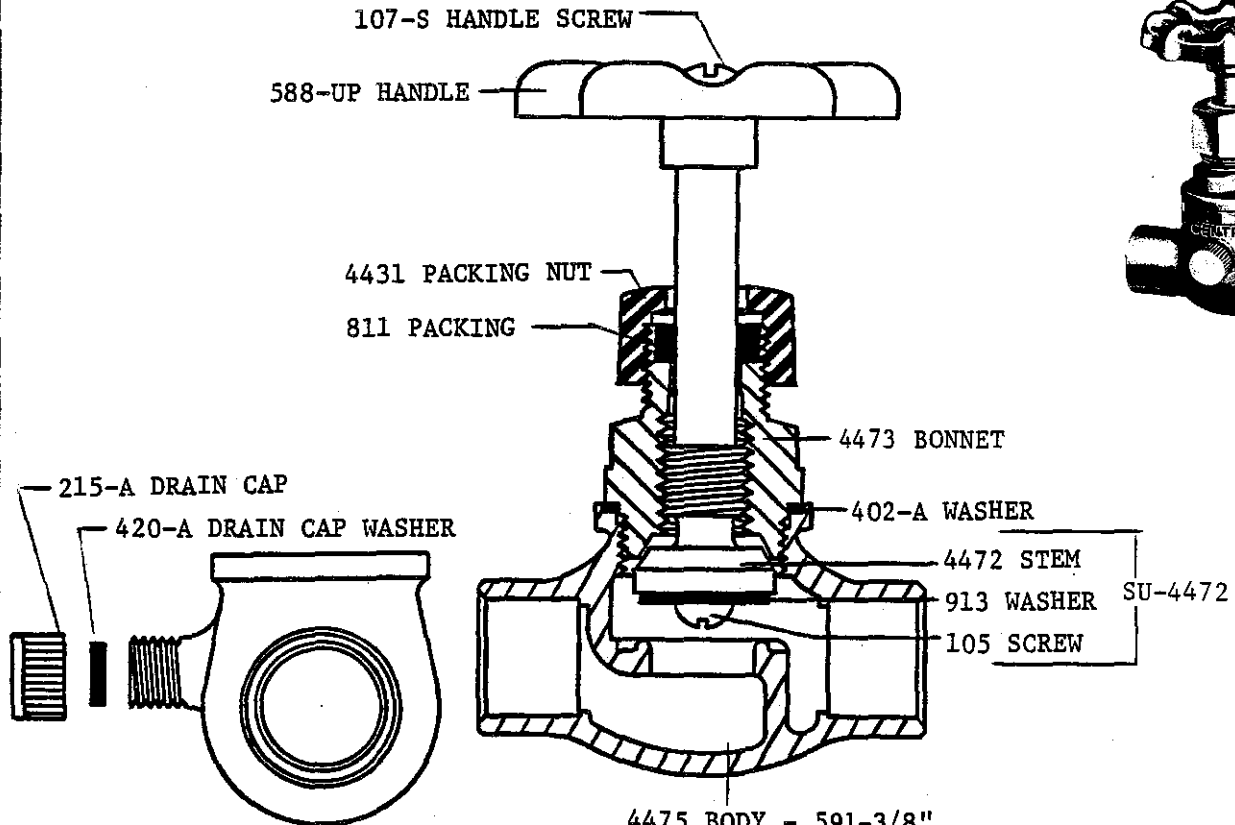

BODY NOT AVAILABLE SEPARATELY.

Central Brass

2950 East 55th Street Cleveland, Ohio 44127 (216) 883-0220

1991

GLOBE VALVE

0591

STRAIGHT STOP WITH
DRAIN. CAST BRASS
BODY.

- 3/8" - C x C
- 1/2" - C x C
- 3/4" - C x C