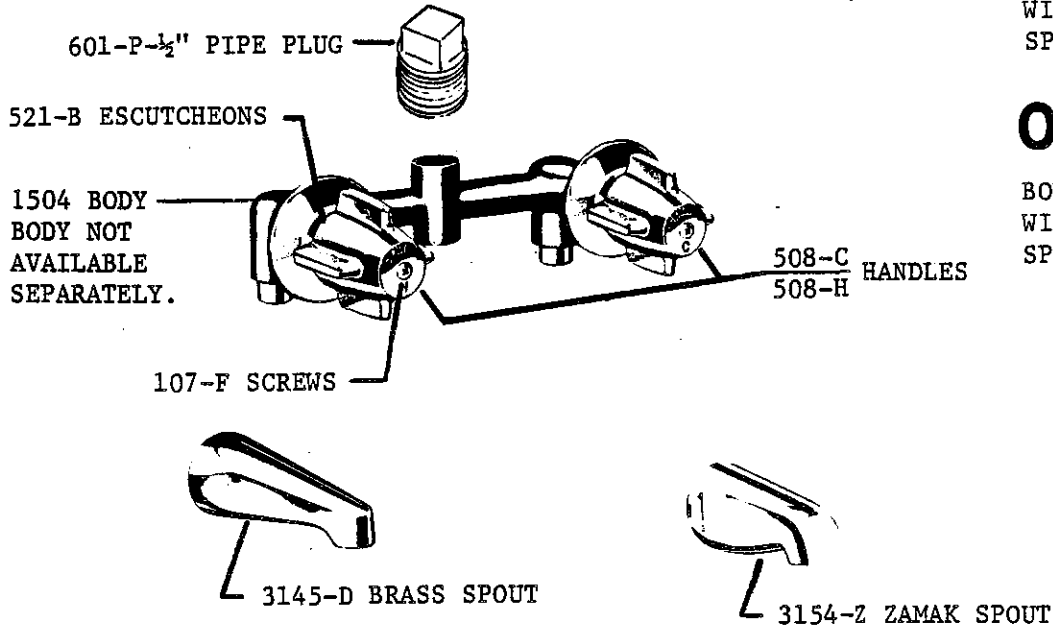

8" BATH & SHOWER FIXTURE
TWO VALVE, DIRECT SWEAT, CAST
BRASS BODY, REPLACEABLE SEATS,
CHROME PLATED

0808

BODY ASSEMBLY
WITH 1/2" IPS BRASS
SPOUT

0808-Z

BODY ASSEMBLY
WITH 1/2" IPS ZAMAK
SPOUT