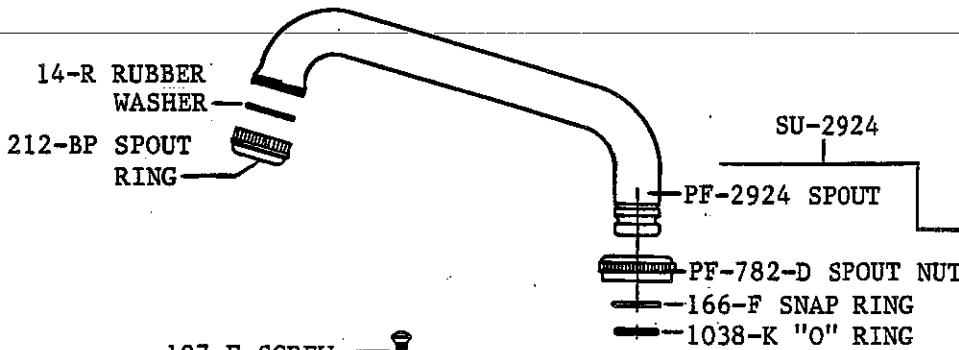

0046

SINK FAUCET
LEDGE MOUNTED
CAST BRASS BODY
CHROME PLATED
8" CENTERS, 6" TUBE SPOUT
REPLACEABLE SEATS
1/2"-14 NPS STR. PIPE
THREAD, WITH SOAP DISH

SU-259-A SOAP DISH
PF-285-E SOAP DISH POST

SU-2883

Central Brass