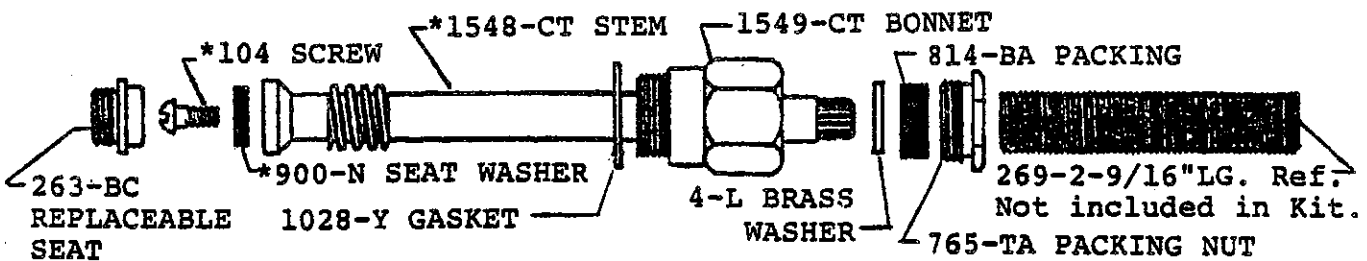

K-3-CT VALVE STEM UNIT WITH WASHERS AND REPLACEABLE SEAT

* SU-1548-CT