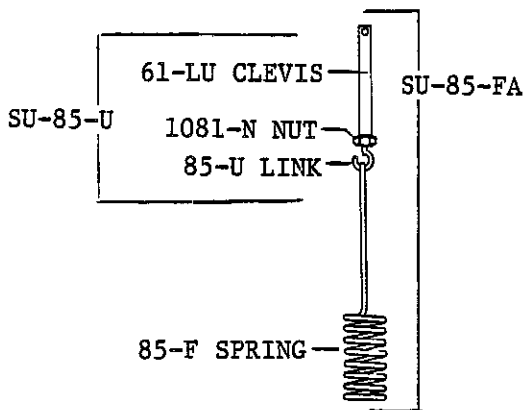

Central Brass

1684-LD

BATH DRAIN
CHAIN & STOPPER
FOR 14" TUB
LAY DOWN TEE
BRASS FACE PLATE
CHROME PLATED

1686-LD

SAME AS 1684-LD
EXCEPT FOR 16" TUB

Central Brass

2950 East 55th Street Cleveland, Ohio 44127 (216) 883-0220