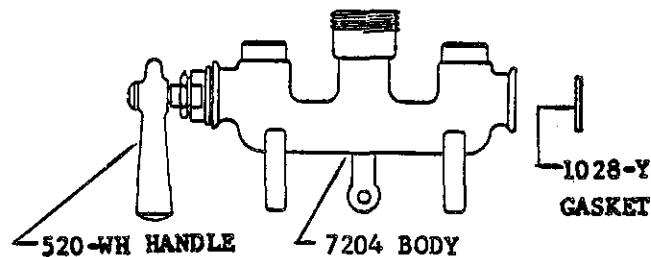

520-WH HANDLE

7204 BODY

1028-Y
GASKET

113-A SET SCREW

BODY NOT AVAILABLE SEPARATELY.