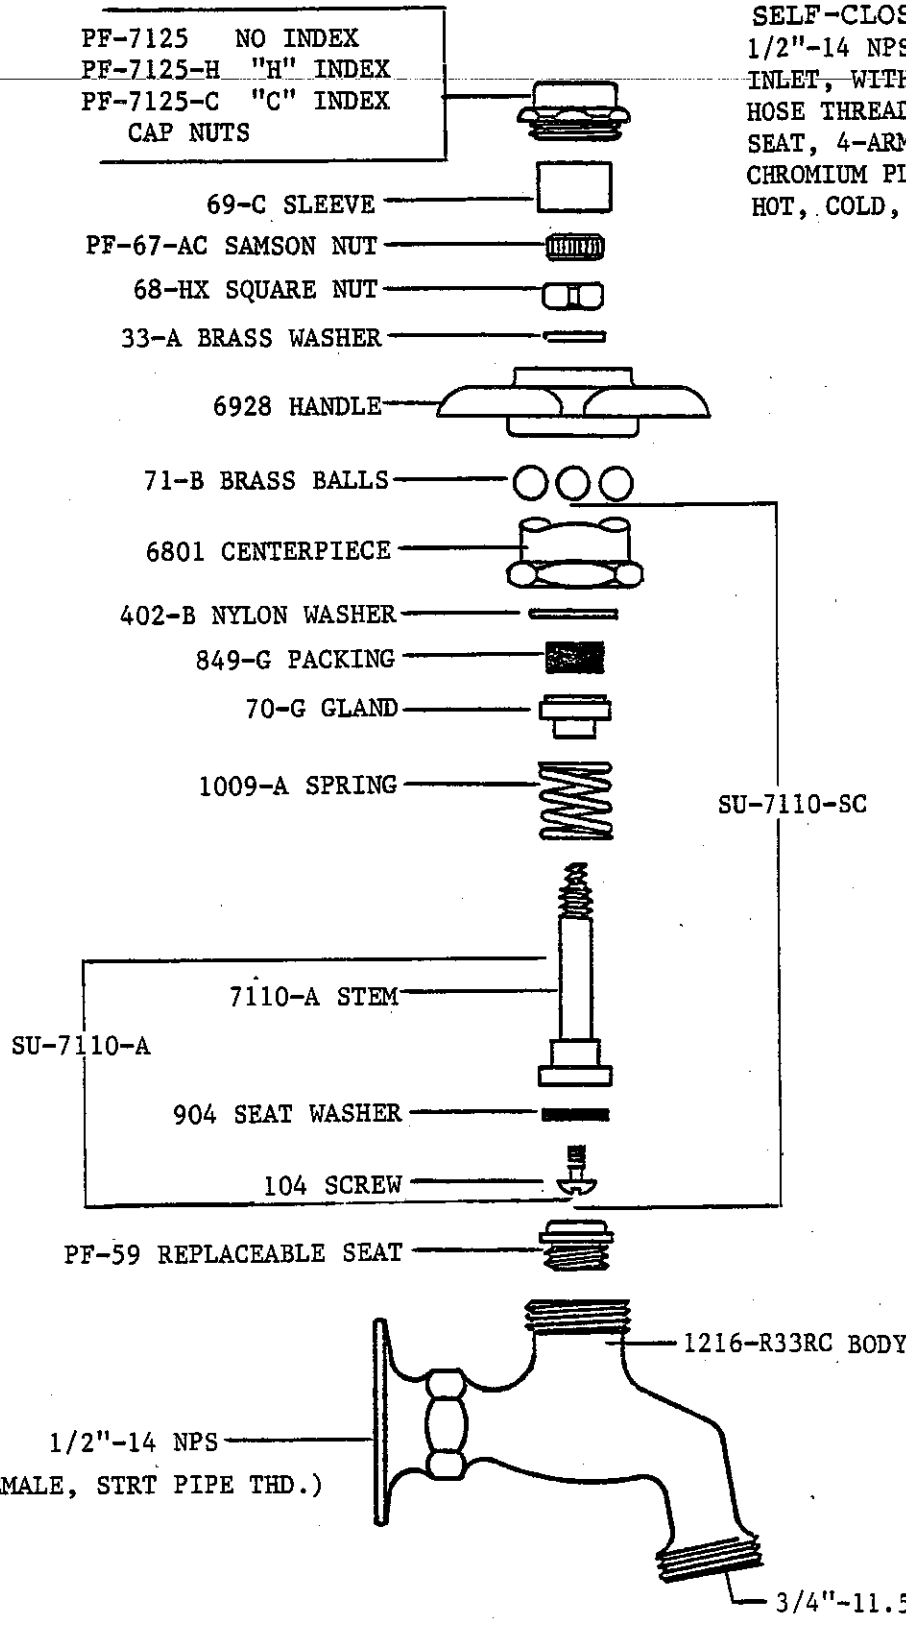

0033-H1/2

SELF-CLOSING WALL MOUNT
1/2"-14 NPS FEMALE THREADS ON
INLET, WITH SOLID FLANGE, 3/4"
HOSE THREAD ON OUTLET, REPLACEABLE
SEAT, 4-ARM HANDLE AND ROUGH
CHROMIUM PLATED FINISH. (SPECIFY
HOT, COLD, OR PLAIN)

Central Brass