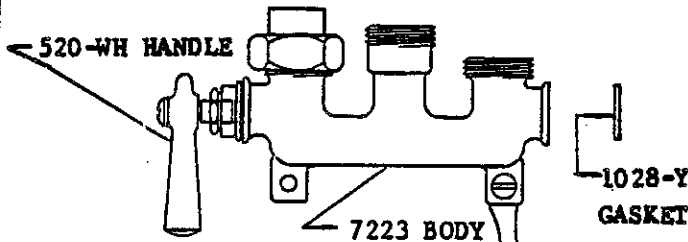

SU-353-ER
SU-353-EL

126-S
SCREWS

118 SCREWS - (4)

7234 LEGS

G-7234

7235 FLANGES

51-A FLANGE
WASHERS

207-D
LEG NUTS

353-DH PACKING NUT
353-CW PACKING
193-B PACKING RING
353-EWC COLD BONNET
353-EWH HOT BONNET
353-FL COLD STEM
353-FR HOT STEM
900-N SEAT WASHER
104 SCREW

BODY NOT AVAILABLE SEPARATELY.

Central Brass

2950 East 55th Street Cleveland, Ohio 44127 (216) 663-0220

1991