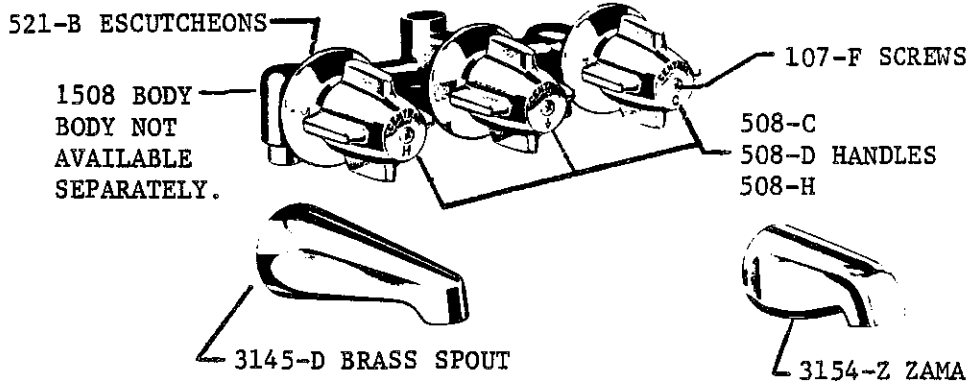

0868

BODY ASSEMBLY
WITH 1/2" IPS BRASS
SPOUT
SHOWER HEAD, ARM
AND FLANGE