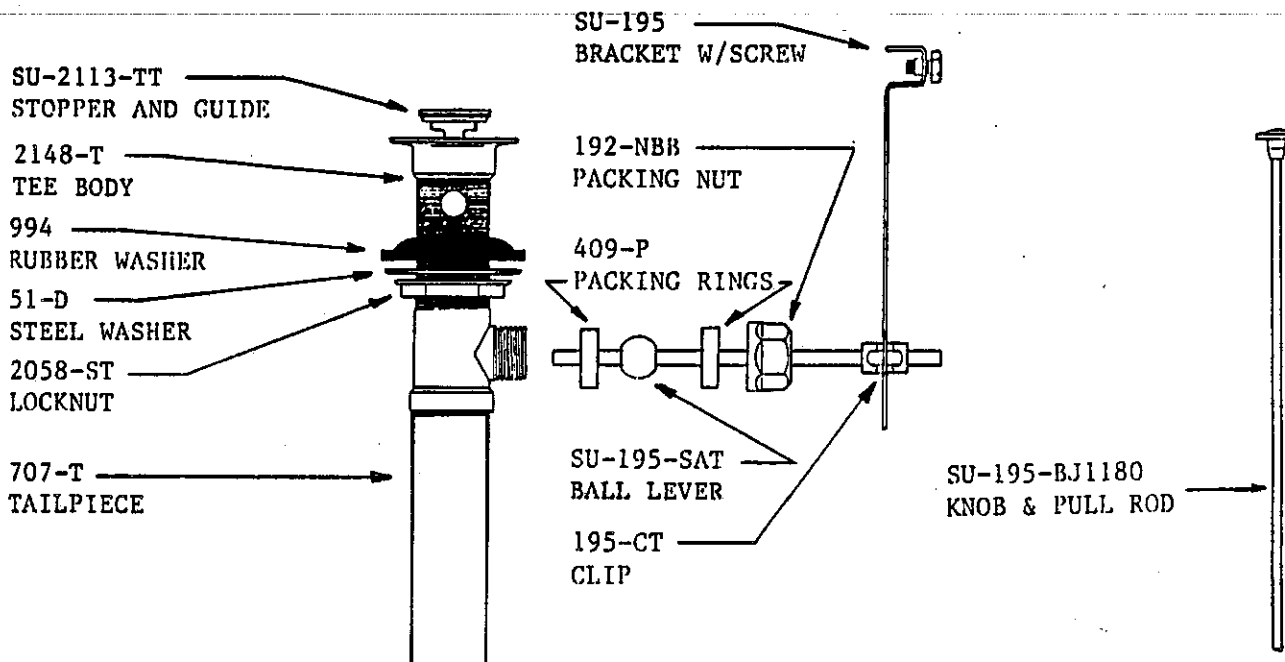

1127-D

WIDESPREAD LAVATORY FAUCET, FURNISHED WITH POP-UP UNIT.
SEE CATALOG NO. 1127 & ADD SU-1107, POP-UP UNIT; G-195-DS80T
BALL LEVER GROUP; SU-195-BJ1180, KNOB & PULL ROD SUB-UNIT.