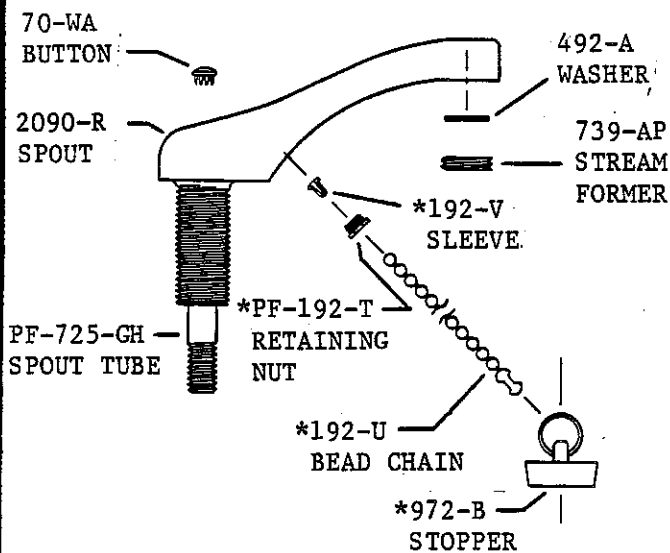

1128

WIDESPREAD LAVATORY FAUCET
Furnished with Chain &
Stopper and Snap-In
Button
SEE CATALOG NO. 1127 &
DEDUCT SU-2090, Spout Sub-
Unit & ADD SU-2090-RS,
Spout Sub-Unit