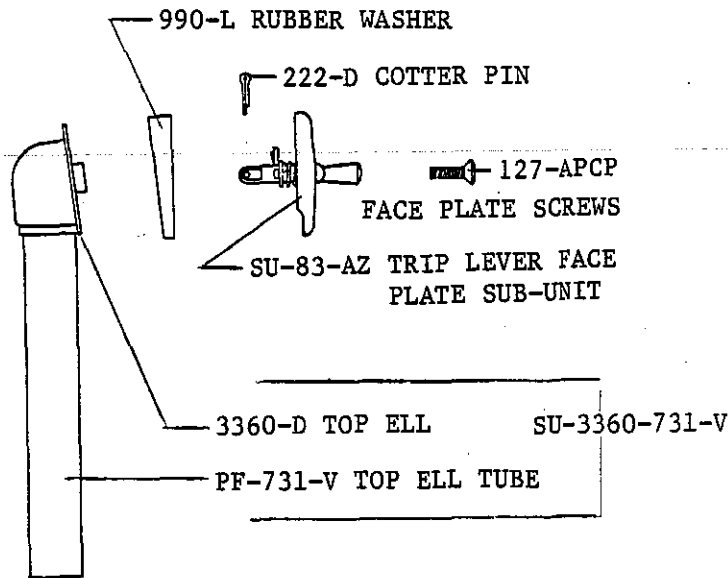

Central Brass

1675-S

BATH DRAIN
POP-UP DRAIN
WITH SIDE OUTLET
DRAIN.
CHROME PLATED TRIM

Central Brass

2950 East 55th Street Cleveland, Ohio 44127 (216) 883-0220

1991

1676-D

BATH DRAIN
POP-UP WITH
DIRECT DRAIN
FOR 16" TUB.
CHROME PLATED TRIM