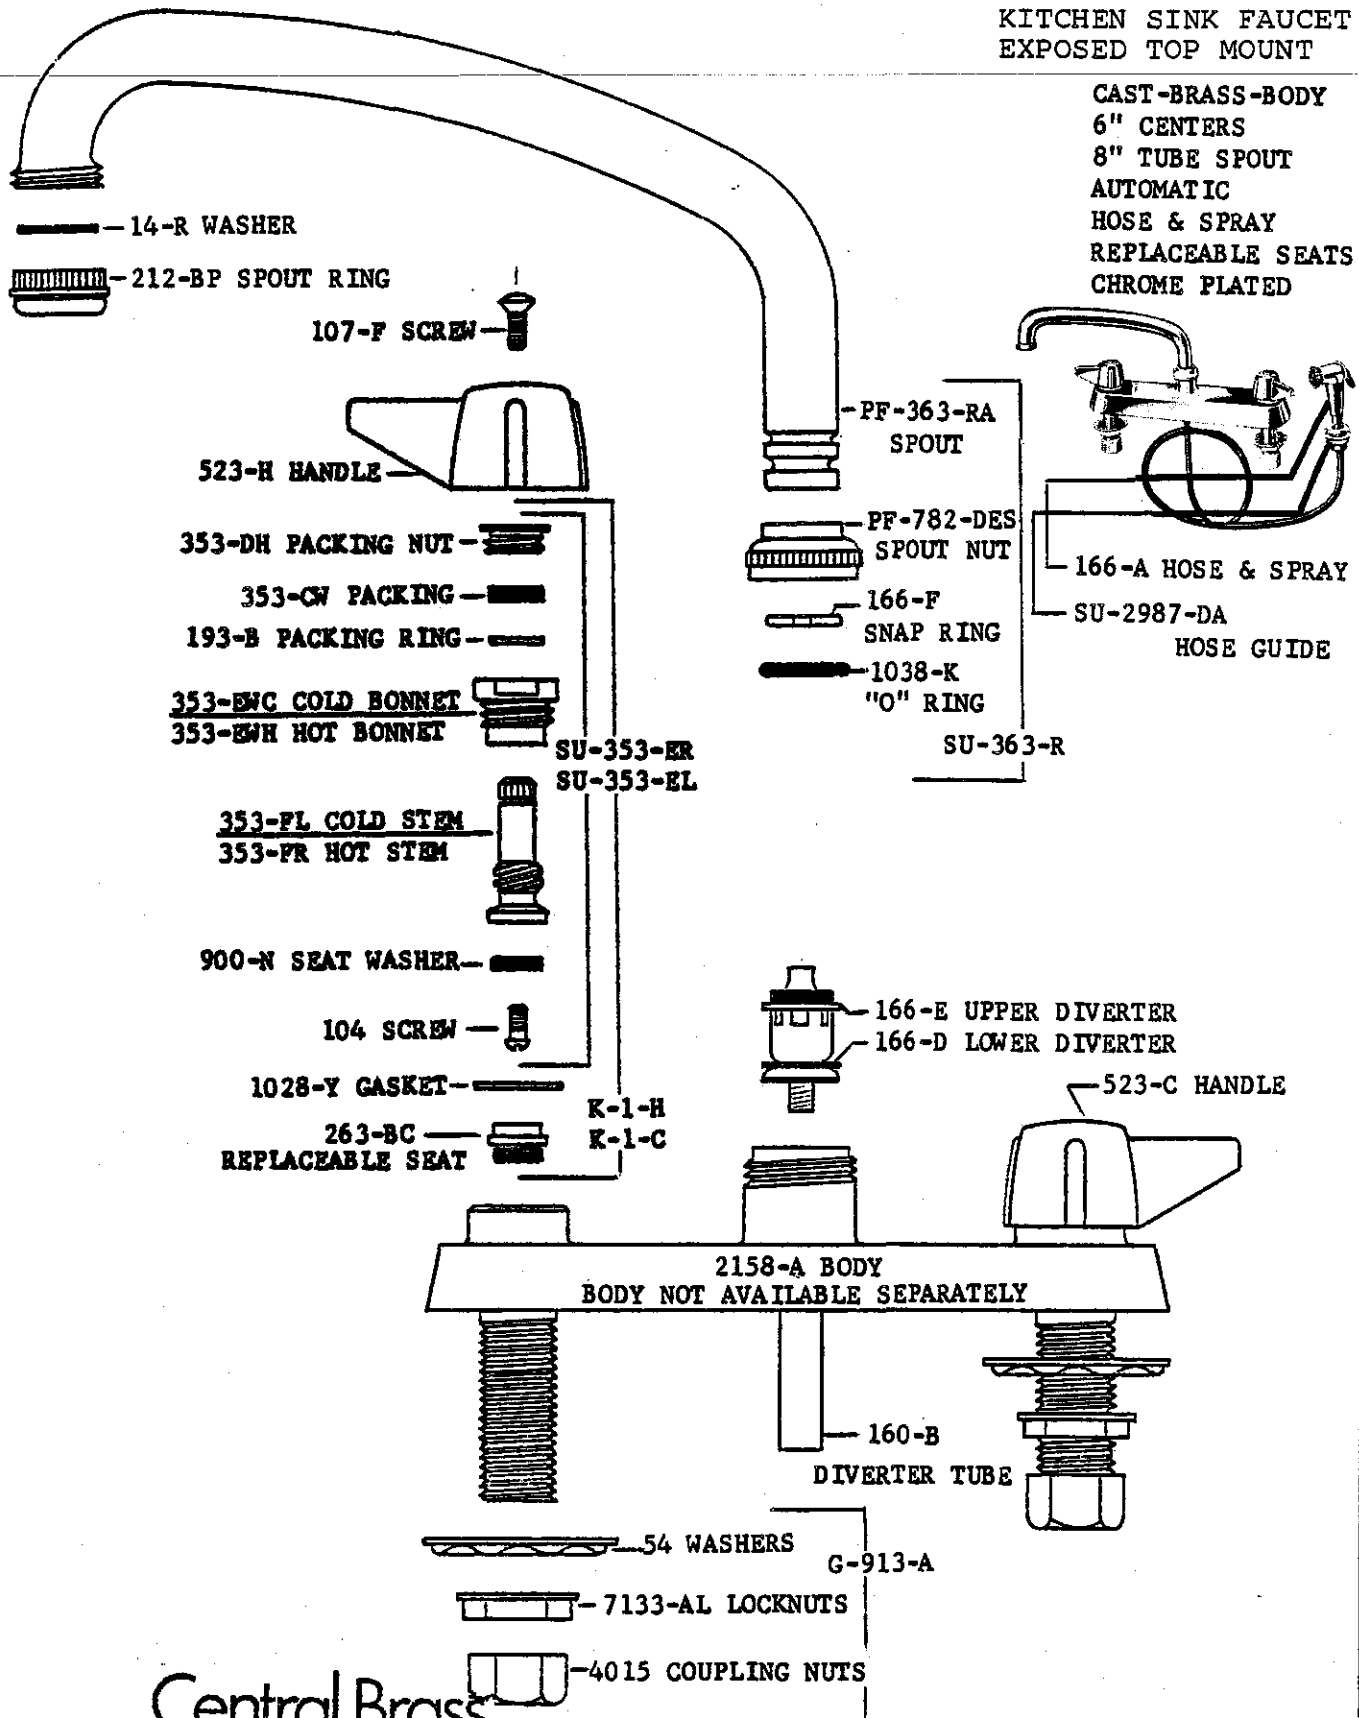

0126

**KITCHEN SINK FAUCET
EXPOSED TOP MOUNT**

CAST-BRASS-BODY
6" CENTERS
8" TUBE SPOUT
AUTOMATIC
HOSE & SPRAY
REPLACEABLE SEATS
CHROME PLATED

Central Brass