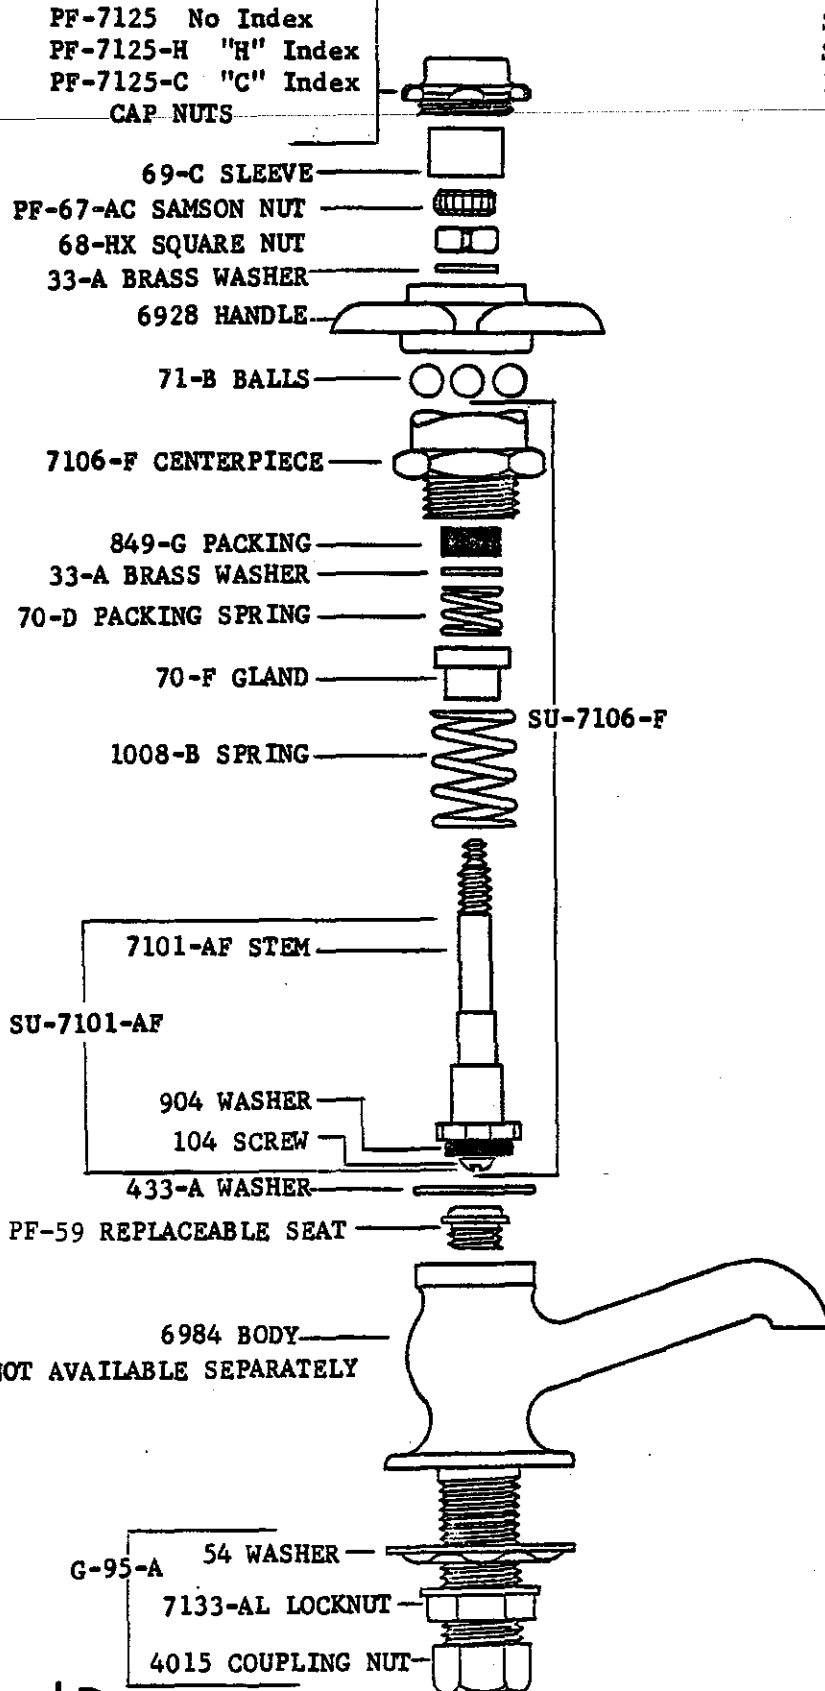

0255

SINGLE LAVATORY FAUCET
SELF-CLOSING
BASIN COCK

WITH BALL BEARING
CAM ACTION,
CAST BRASS BODY
REPLACEABLE SEAT
CHROME PLATED

Central Brass

2950 East 55th Street Cleveland, Ohio 44127 (216) 883-0220

1991