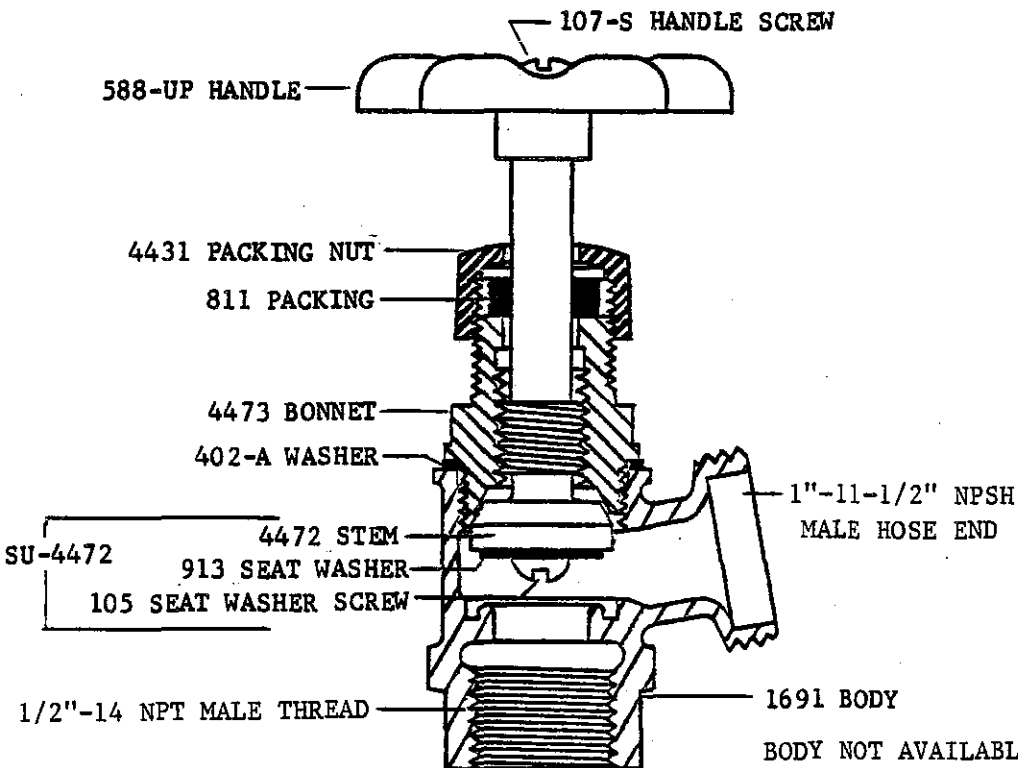

BOILER DRAIN

0548

CAST BRASS BODY
WITHOUT FLANGE,
ROUGH BRASS FINISH

- 1/2"-14 NPT male
- 3/4"-14 NPT male

BODY NOT AVAILABLE SEPARATELY.

BOILER DRAIN

0549

CAST BRASS BODY
WITHOUT FLANGE,
ROUGH BRASS FINISH

- 1/2"-14 NPS female.

BODY NOT AVAILABLE SEPARATELY.

Central Brass