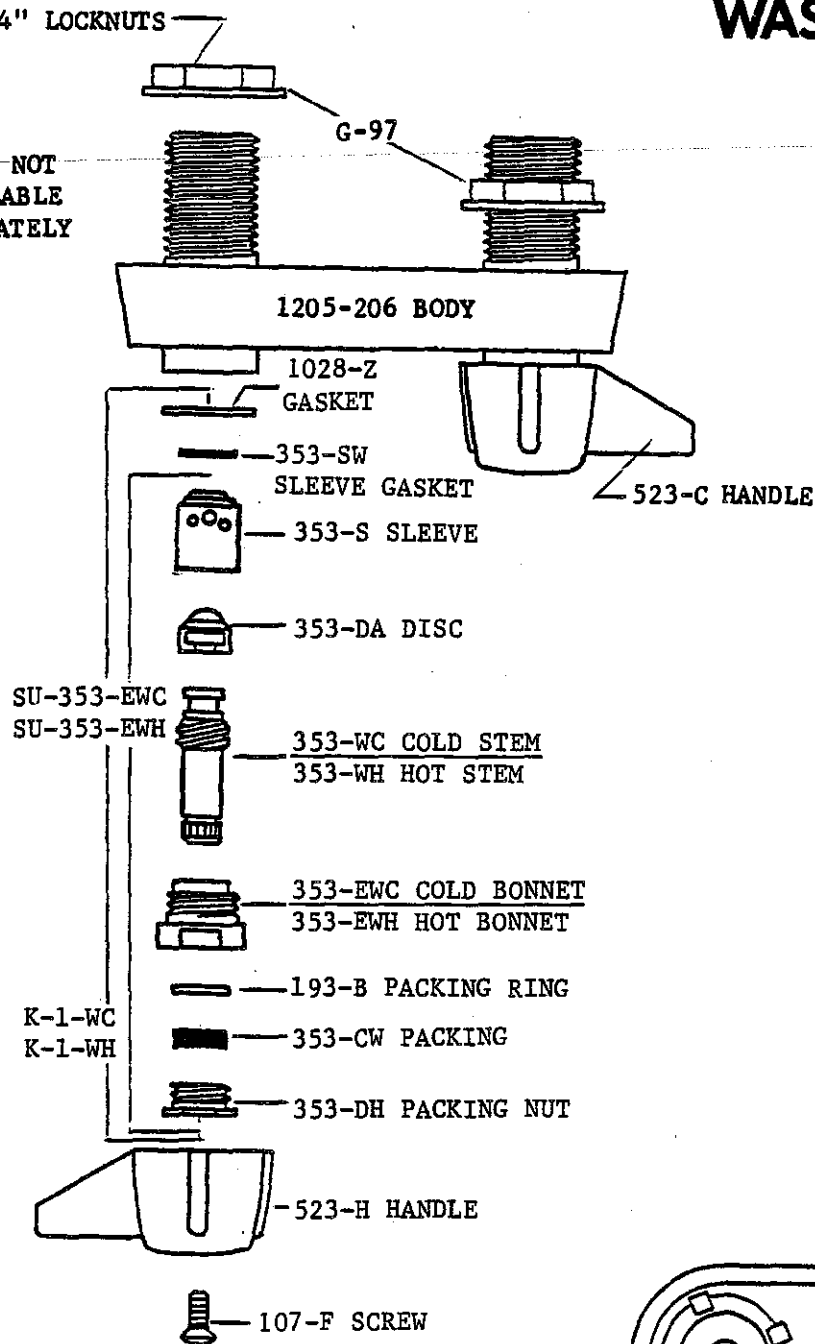

4090-3/4" LOCKNUTS

WASHERLESS FAUCET 0706

LEG TUB BATH FIXTURES

BODY NOT
AVAILABLE
SEPARATELY

CAST BRASS BODY
CHROME PLATED
3-3/8" CENTERS
FRONT LEVER HANDLES

Central Brass

1991

2950 East 55th Street Cleveland, Ohio 44127 (216) 883-0220