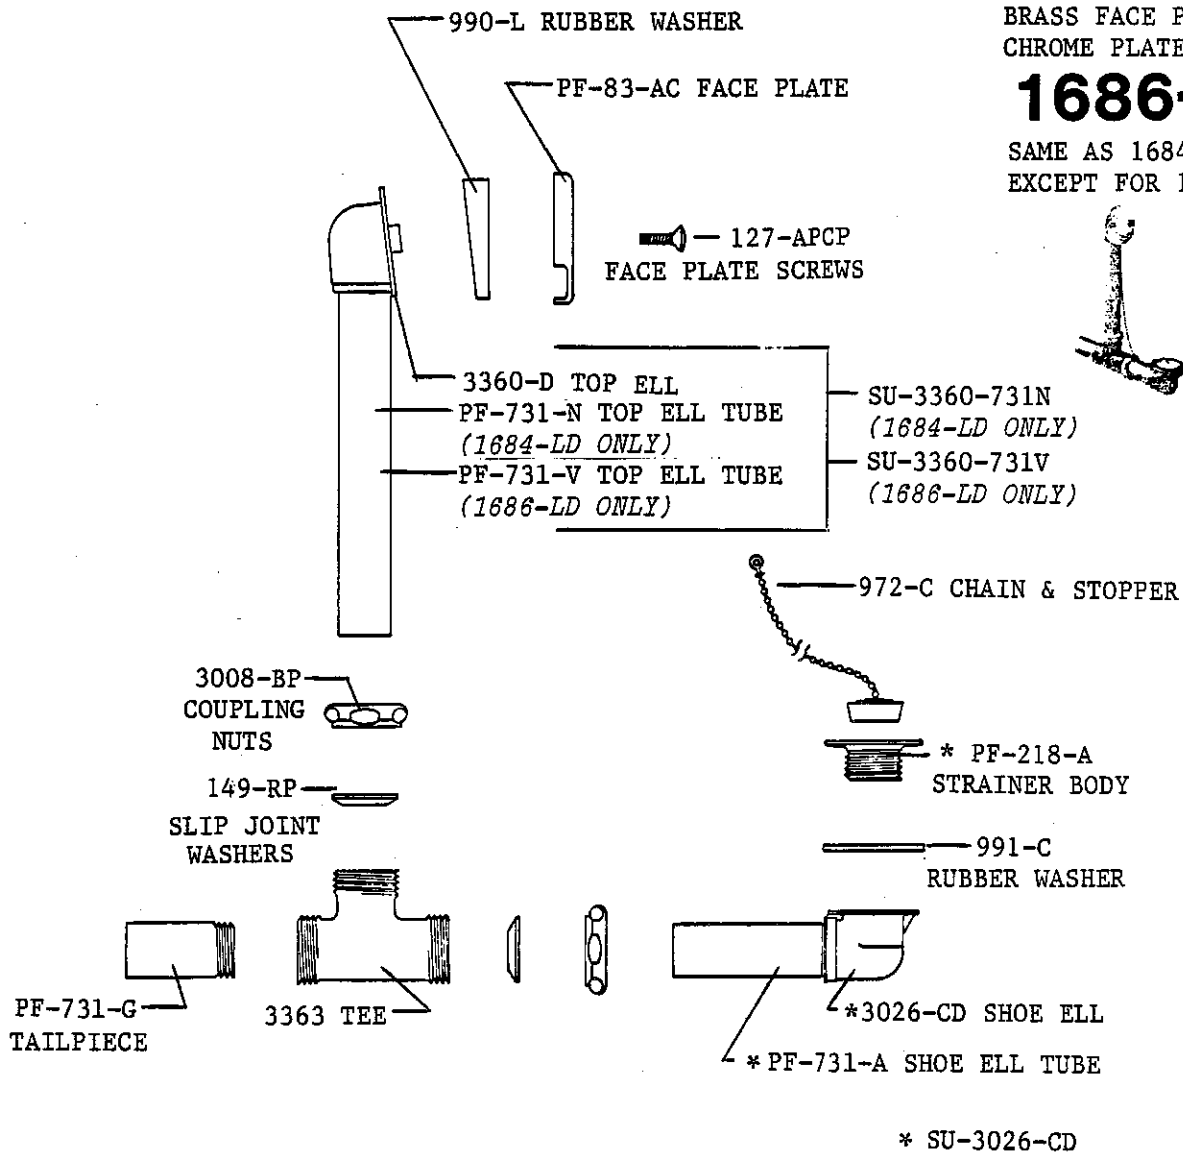

Central Brass

1684-LD

BATH DRAIN
CHAIN & STOPPER
FOR 14" TUB
LAY DOWN TEE
BRASS FACE PLATE
CHROME PLATED

1686-LD

SAME AS 1684-LD
EXCEPT FOR 16" TUB

Central Brass

2950 East 55th Street Cleveland, Ohio 44127 (216) 883-0220