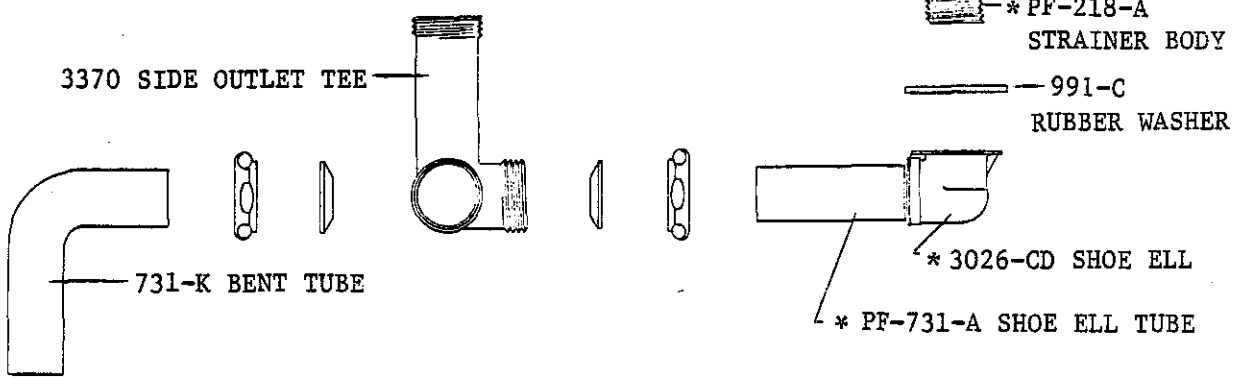

1685-S

CHAIN & STOPPER BATH DRAIN
MULTI-TUB
WITH SIDE OUTLET DRAIN
BRASS FACE PLATE
CHROME PLATED TRIM

* SU-3026-CD

Central Brass

2950 East 55th Street Cleveland, Ohio 44127 (216) 883-0220