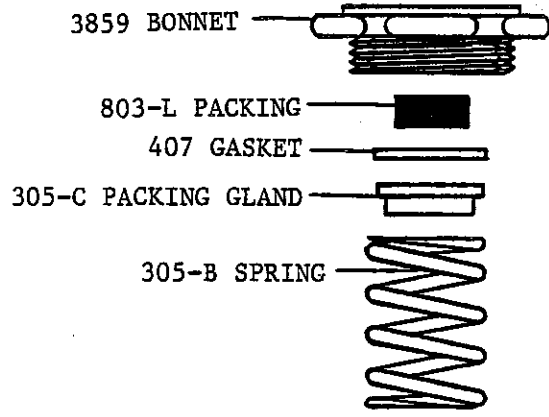

0029-1 1/4

SELF-CLOSING
RABBIT EAR FAUCET
1-1/4"-11-1/2 NPT FEMALE
THREAD, PLAIN END, ROUGH
BRASS FINISH