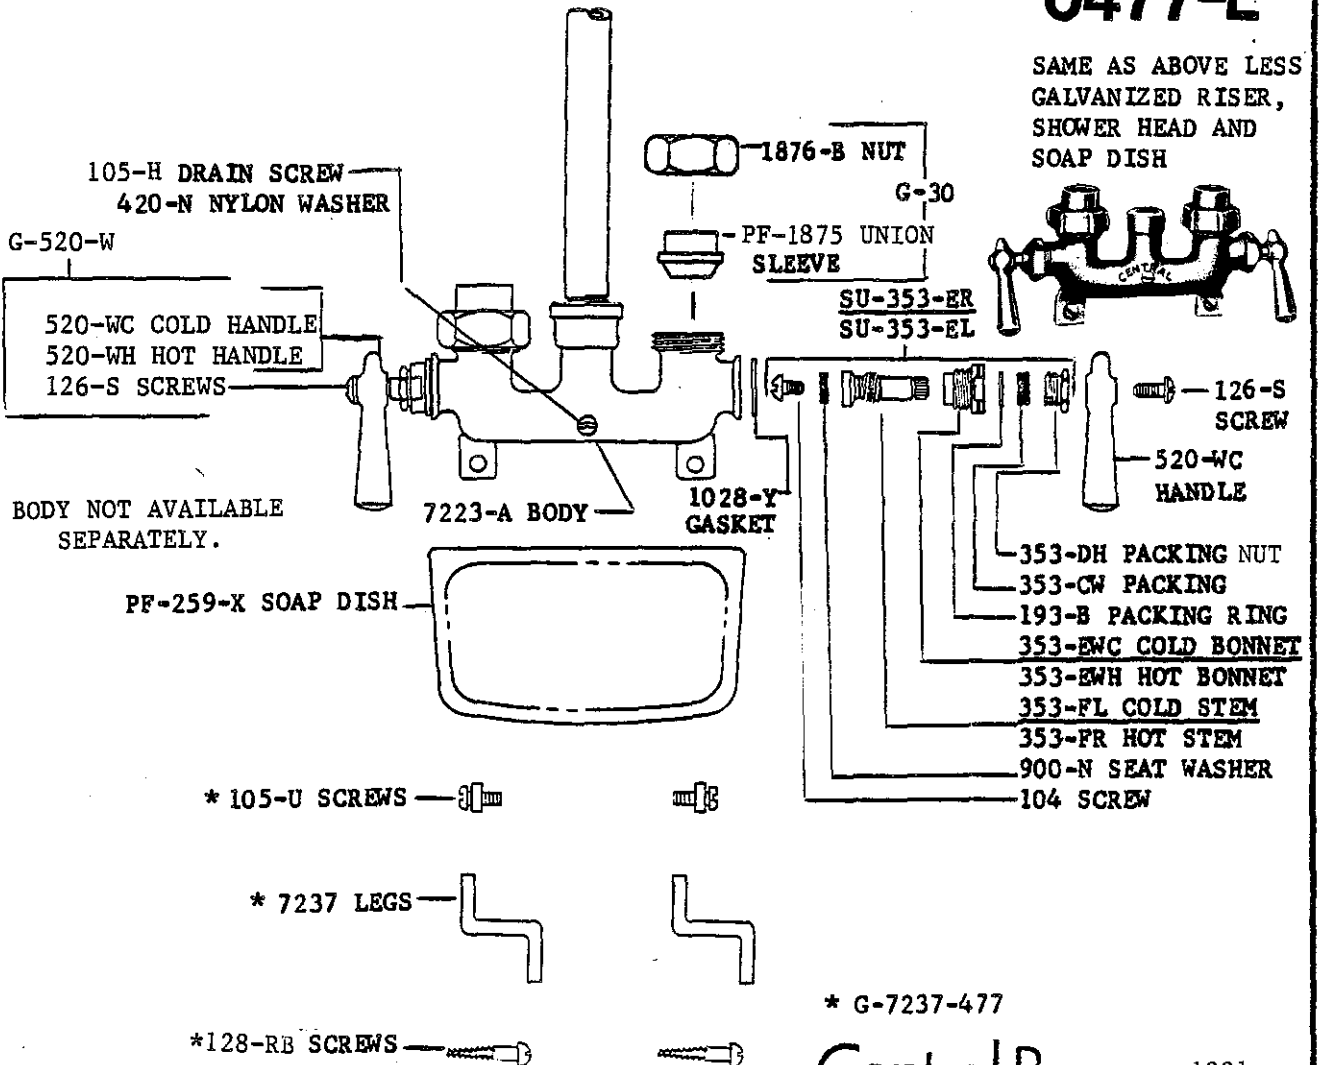

0477-L

SAME AS ABOVE LESS
GALVANIZED RISER,
SHOWER HEAD AND
SOAP DISH

BODY NOT AVAILABLE
SEPARATELY.

* G-7237-477

Central Brass

1991

2950 East 55th Street Cleveland, Ohio 44127 (216) 883-0220