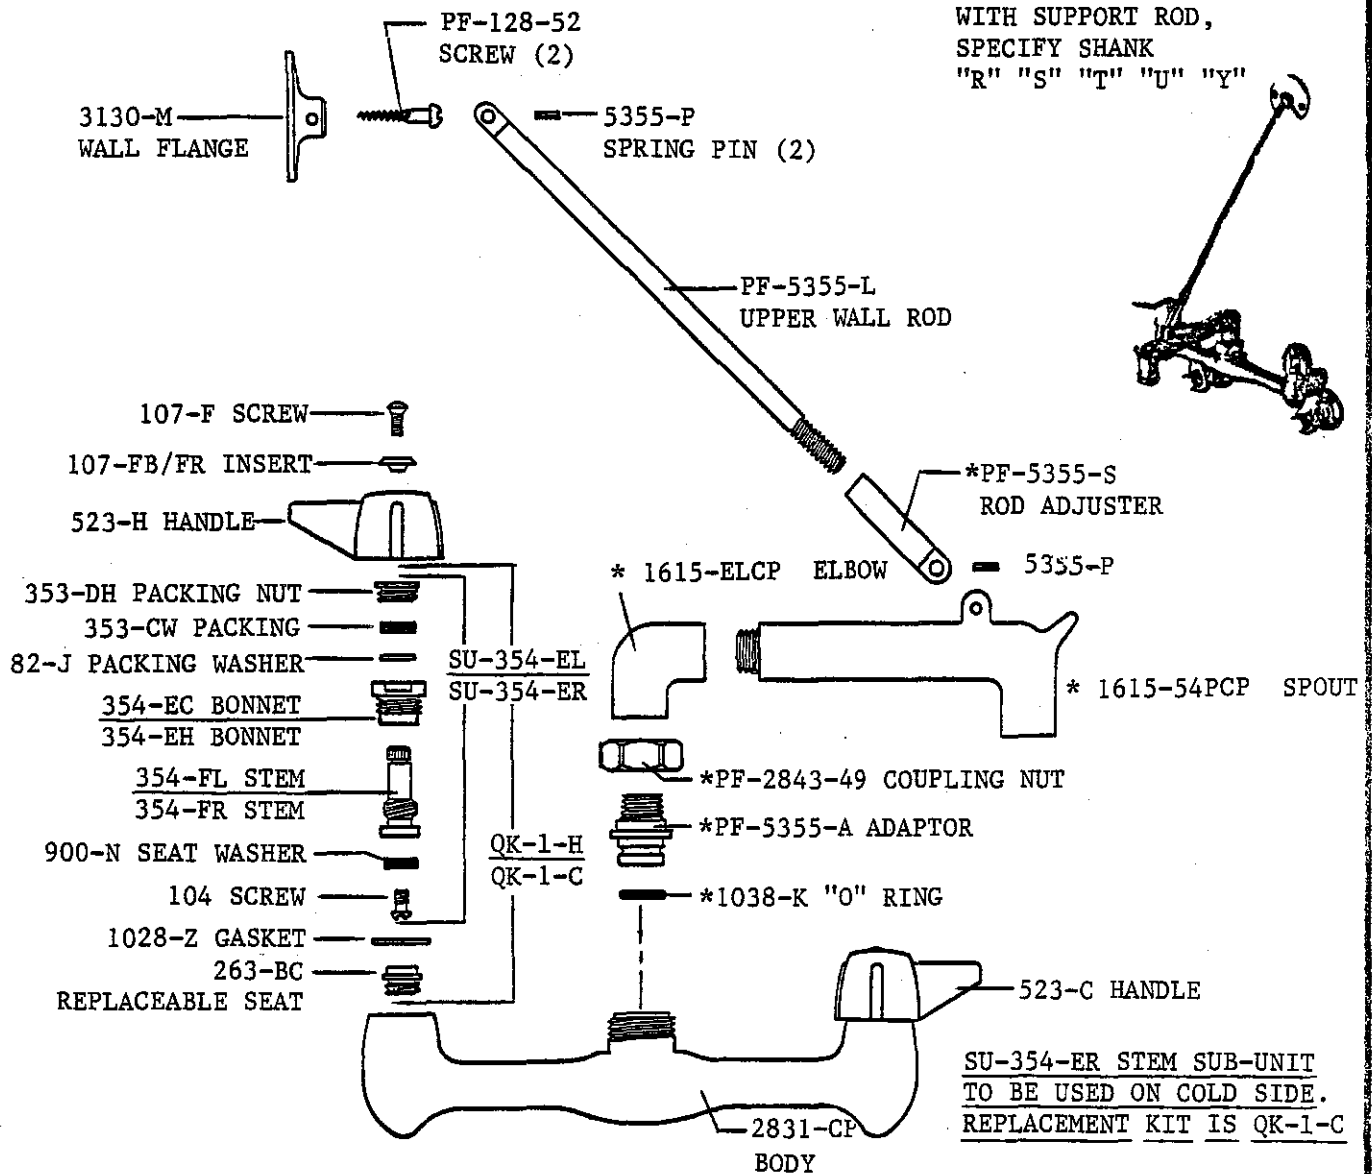

Central Brass

2950 East 55th Street Cleveland, Ohio 44127 (216) 883-0220

1991

0055 * Q

SERVICE SINK FAUCET
 CAST BRASS BODY
 CHROME PLATED
 QUICK-PRESSION QUARTER-
 TURN STEMS AND REPLACEABLE
 SEATS, PAIL HOOK SPOUT
 WITH SUPPORT ROD,
 SPECIFY SHANK
 "R" "S" "T" "U" "Y"