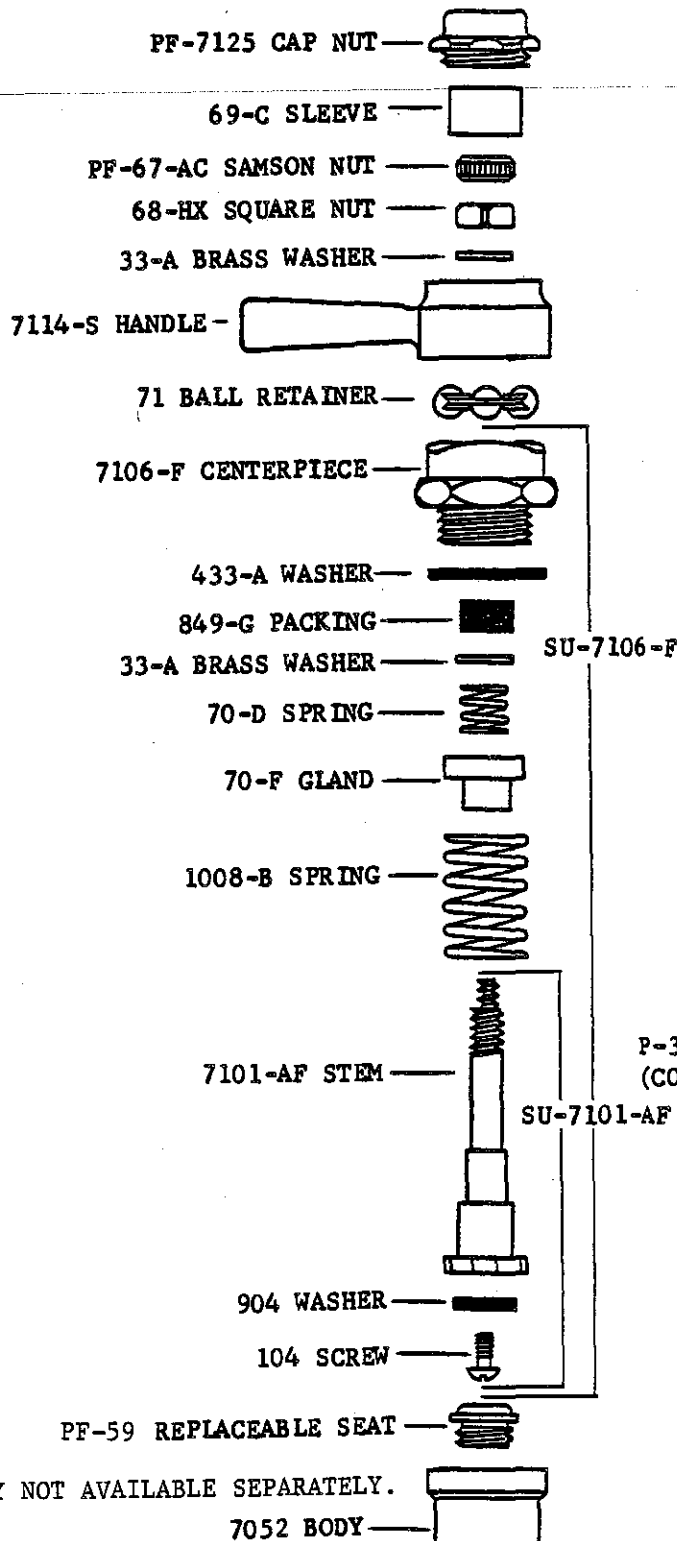

0335-1/2

SAME AS 334-1/2" EXCEPT
WITH CHAIN PULL.

850-CP KEY RING

SU-233-B

233-BB CHAIN

P-358-H WITH LEVER HANDLE
(COMPLETE STEM AND HANDLE ASSEMBLY)

BODY NOT AVAILABLE SEPARATELY.

Central Brass