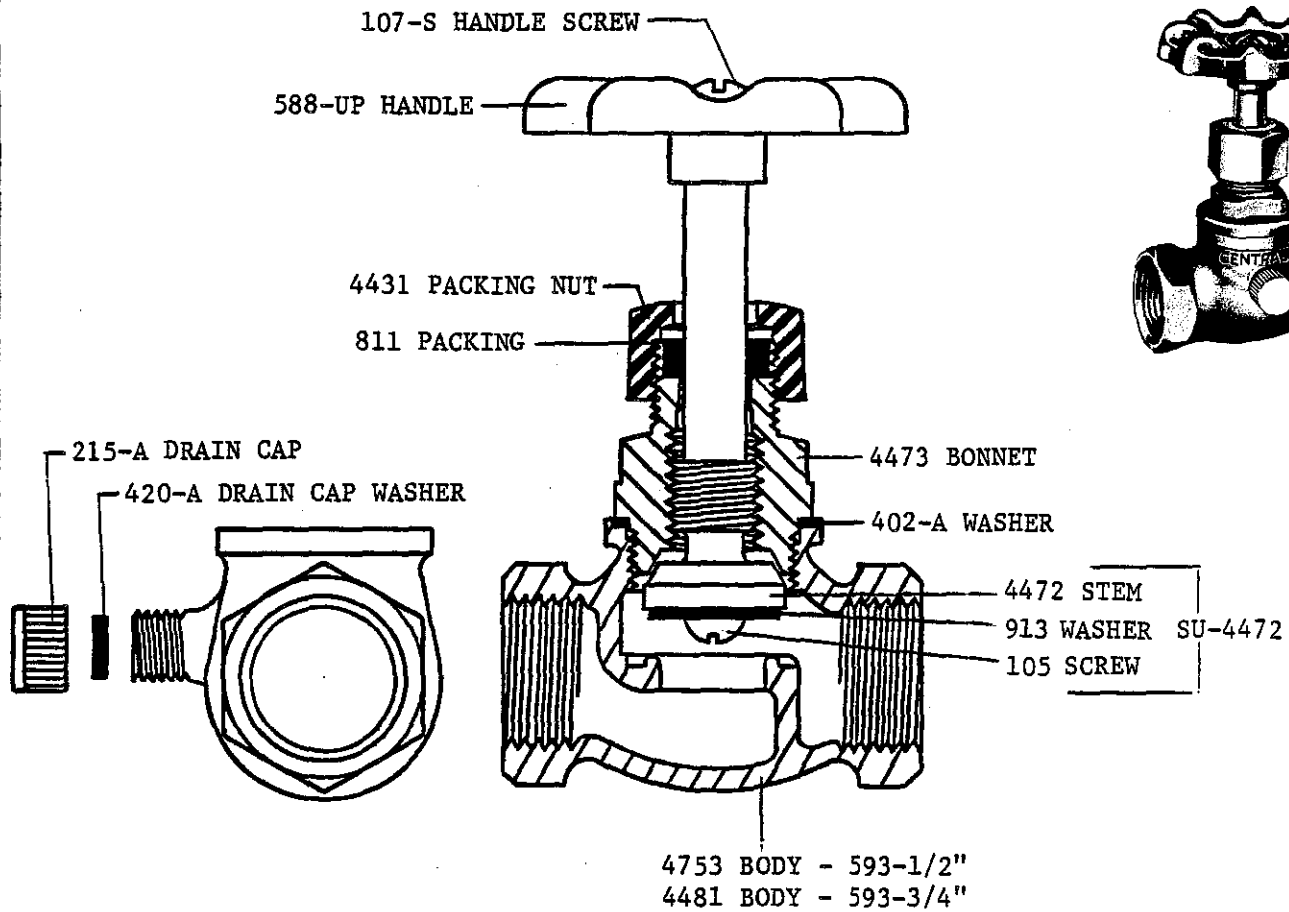

BODY NOT AVAILABLE SEPARATELY.

Central Brass

2950 East 55th Street Cleveland, Ohio 44127 (216) 883-0220

GLOBE VALVE
0593

STRAIGHT STOP
WITH DRAIN,
CAST BRASS BODY

- 1/2"-14 NPS female
- 3/4"-14 NPS female

BODY NOT AVAILABLE SEPARATELY.