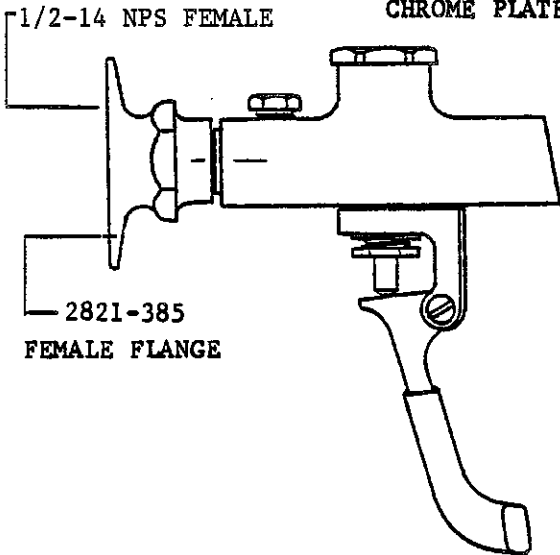

0326

CAST BRASS BODY
1/2-14 NPS FEMALE
STATIONARY FLANGE
CHROME PLATED