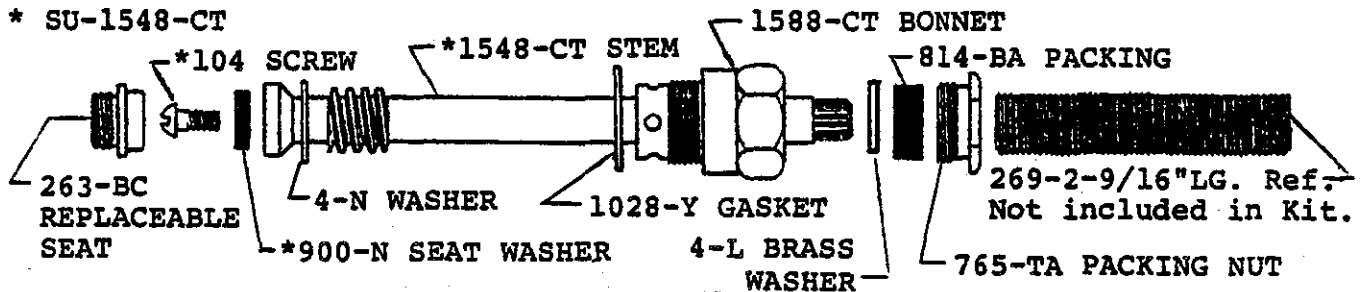

K-3-DT DIVERTER STEM UNIT - BUBBLE PACK

* SU-1548-CT