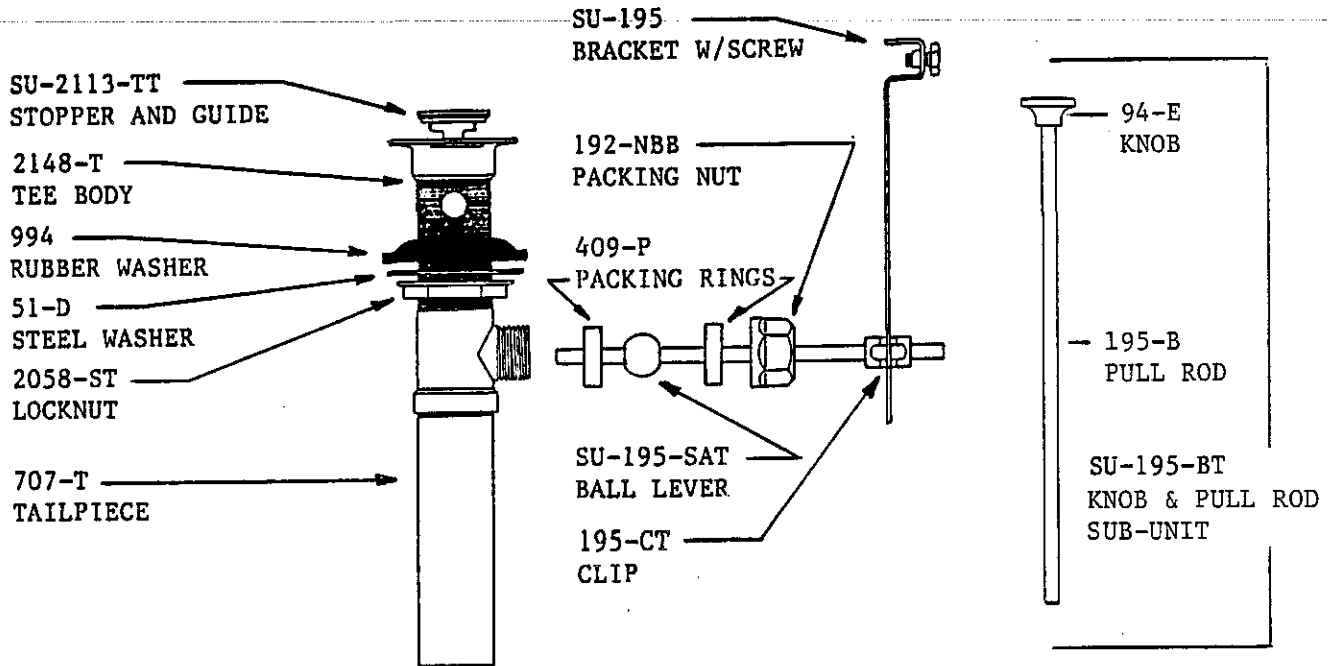

1137-D

CENTERSSET FAUCET, FURNISHED WITH POP-UP UNIT. SEE CATALOG NO. 1137 & ADD SU-1107 POP-UP UNIT; G-195-DST BALL LEVER GROUP; SU-195-BT KNOB & PULL ROD SUB-UNIT.

1138

LAVATORY FAUCET, Less Pull Rod Hole and with Chain & Stopper.