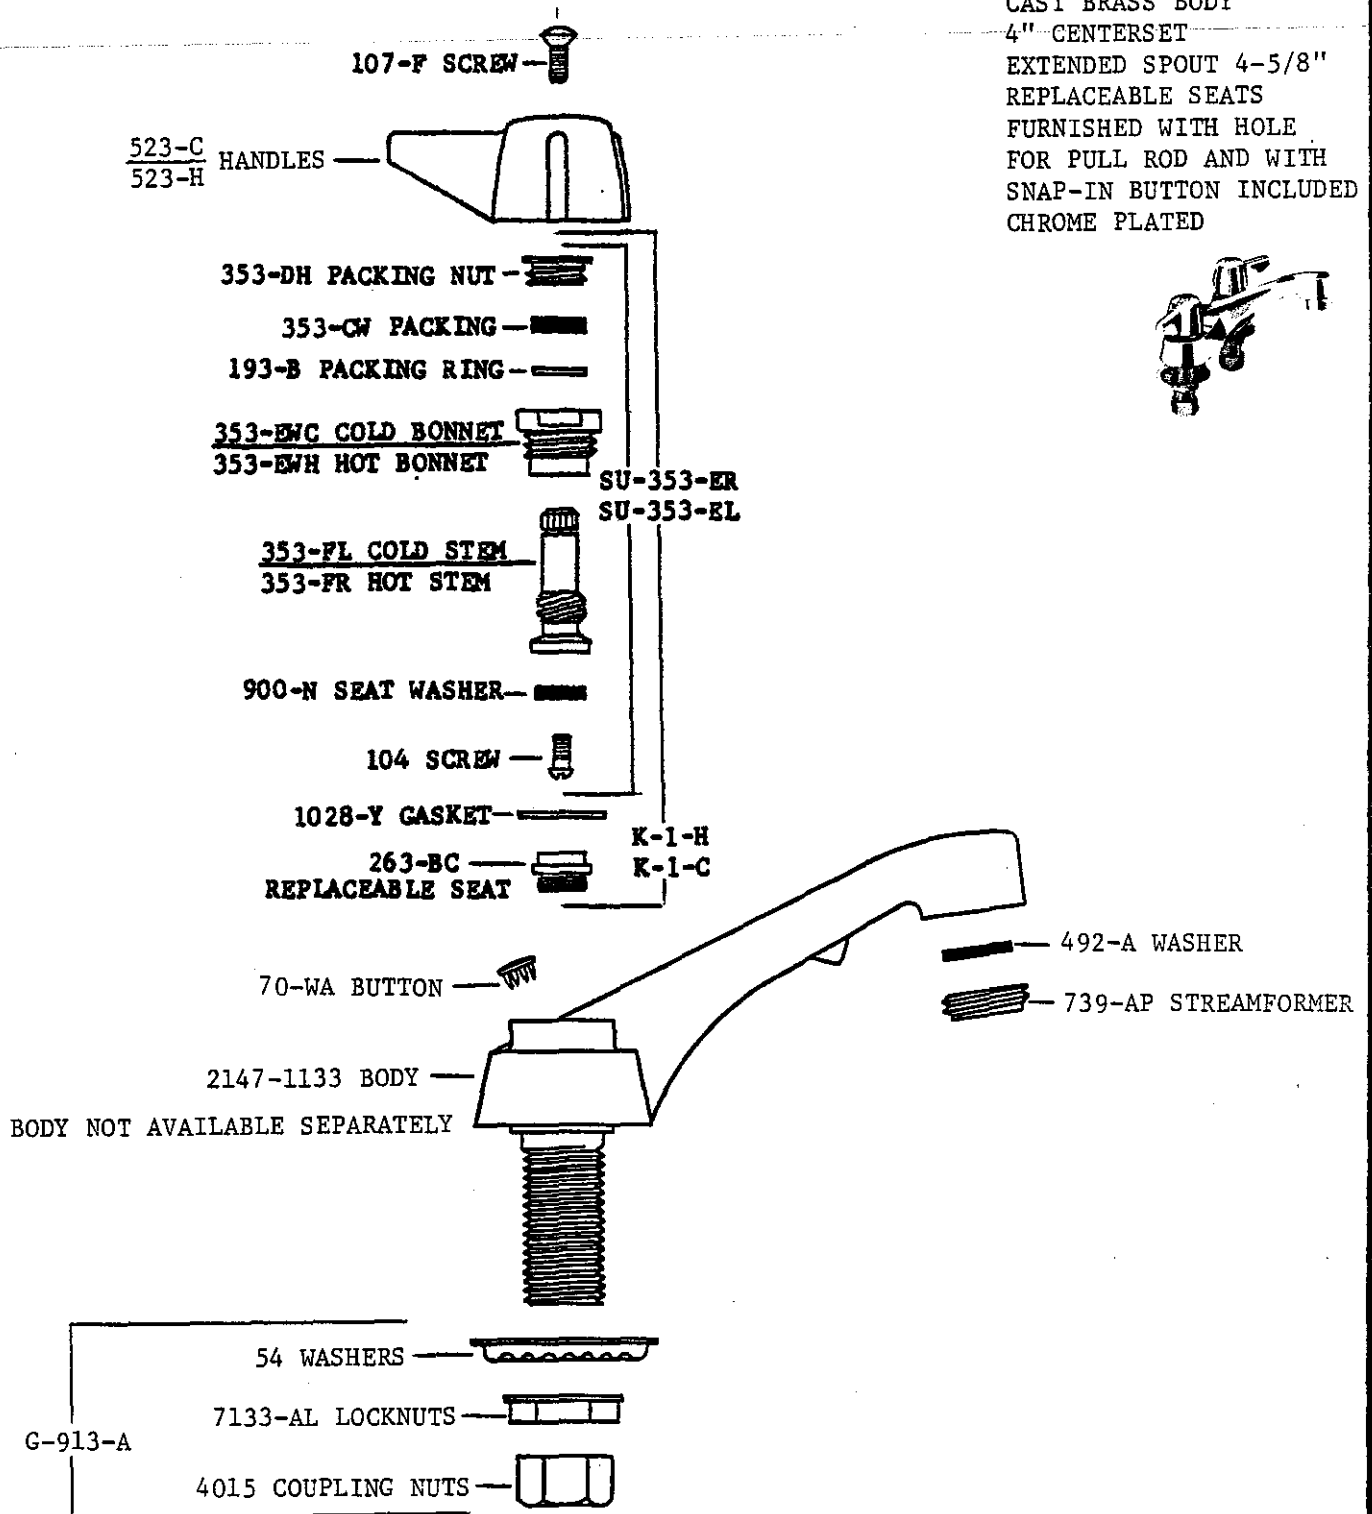

Central Brass

1133

LAVATORY FAUCET
CAST BRASS BODY
4" CENTERSET
EXTENDED SPOUT 4-5/8"
REPLACEABLE SEATS
FURNISHED WITH HOLE
FOR PULL ROD AND WITH
SNAP-IN BUTTON INCLUDED
CHROME PLATED

Central Brass

2950 East 55th Street Cleveland, Ohio 44127 (216) 883-0220