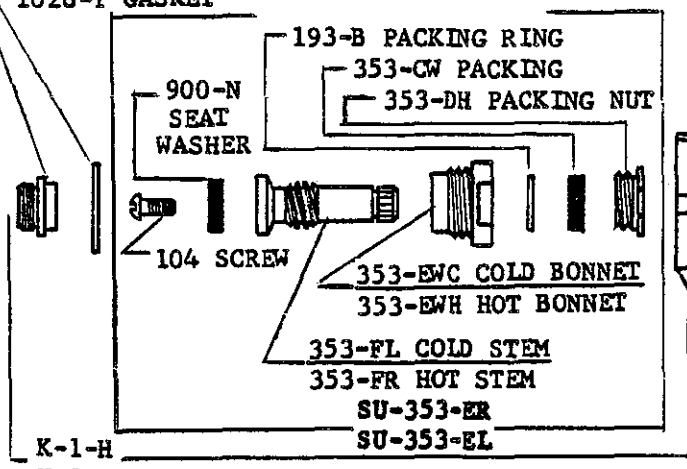

BODY NOT
AVAILABLE
SEPARATELY

263-BC REPLACEABLE SEAT
1028-Y GASKET

K-1-H
K-1-C