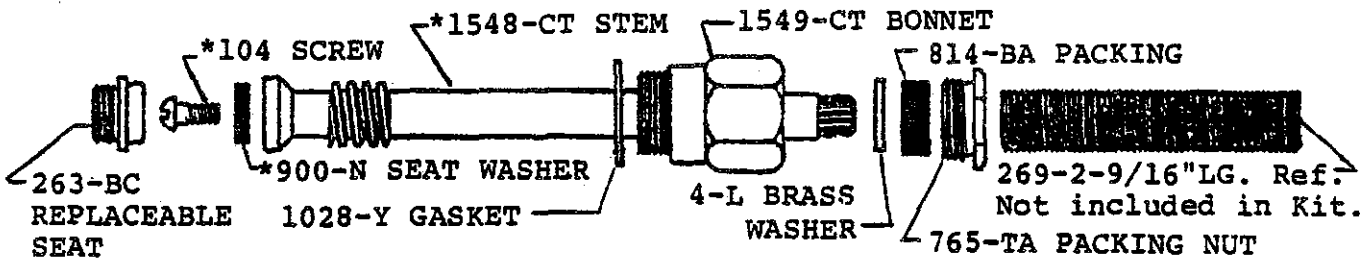

K-3-CT VALVE STEM UNIT WITH WASHERS AND REPLACEABLE SEAT

* SU-1548-CT