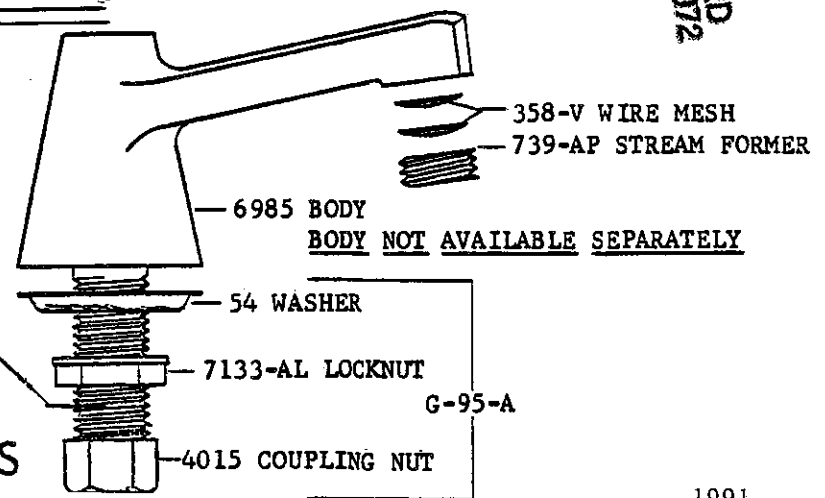

K-170-C
K-170-H
K-170-P

K-170

170-W
HEX
WRENCH

Central Brass

2950 East 55th Street Cleveland, Ohio 44127 (216) 883-0220

1991

U-5020

ASSEMBLY FOR SINGLE SHANK LAVATORY FAUCETS