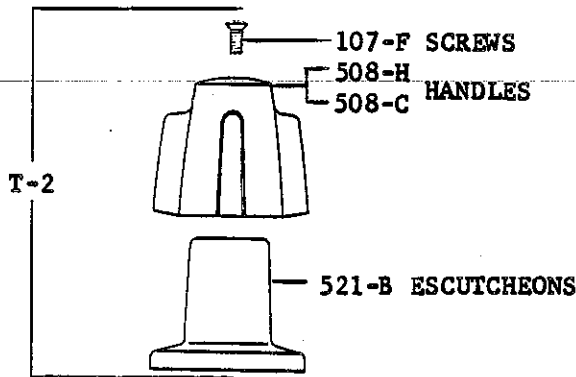

0455

WASH MACHINE FILLER
CAST BRASS BODY
1/2" N.P.S. UNION
INLET. 1/2" NPS FEMALE
OUTLET. 8" CENTER
CHROME PLATED HANDLES
AND ESCUTCHEONS.
REPLACEABLE SEATS

Central Brass