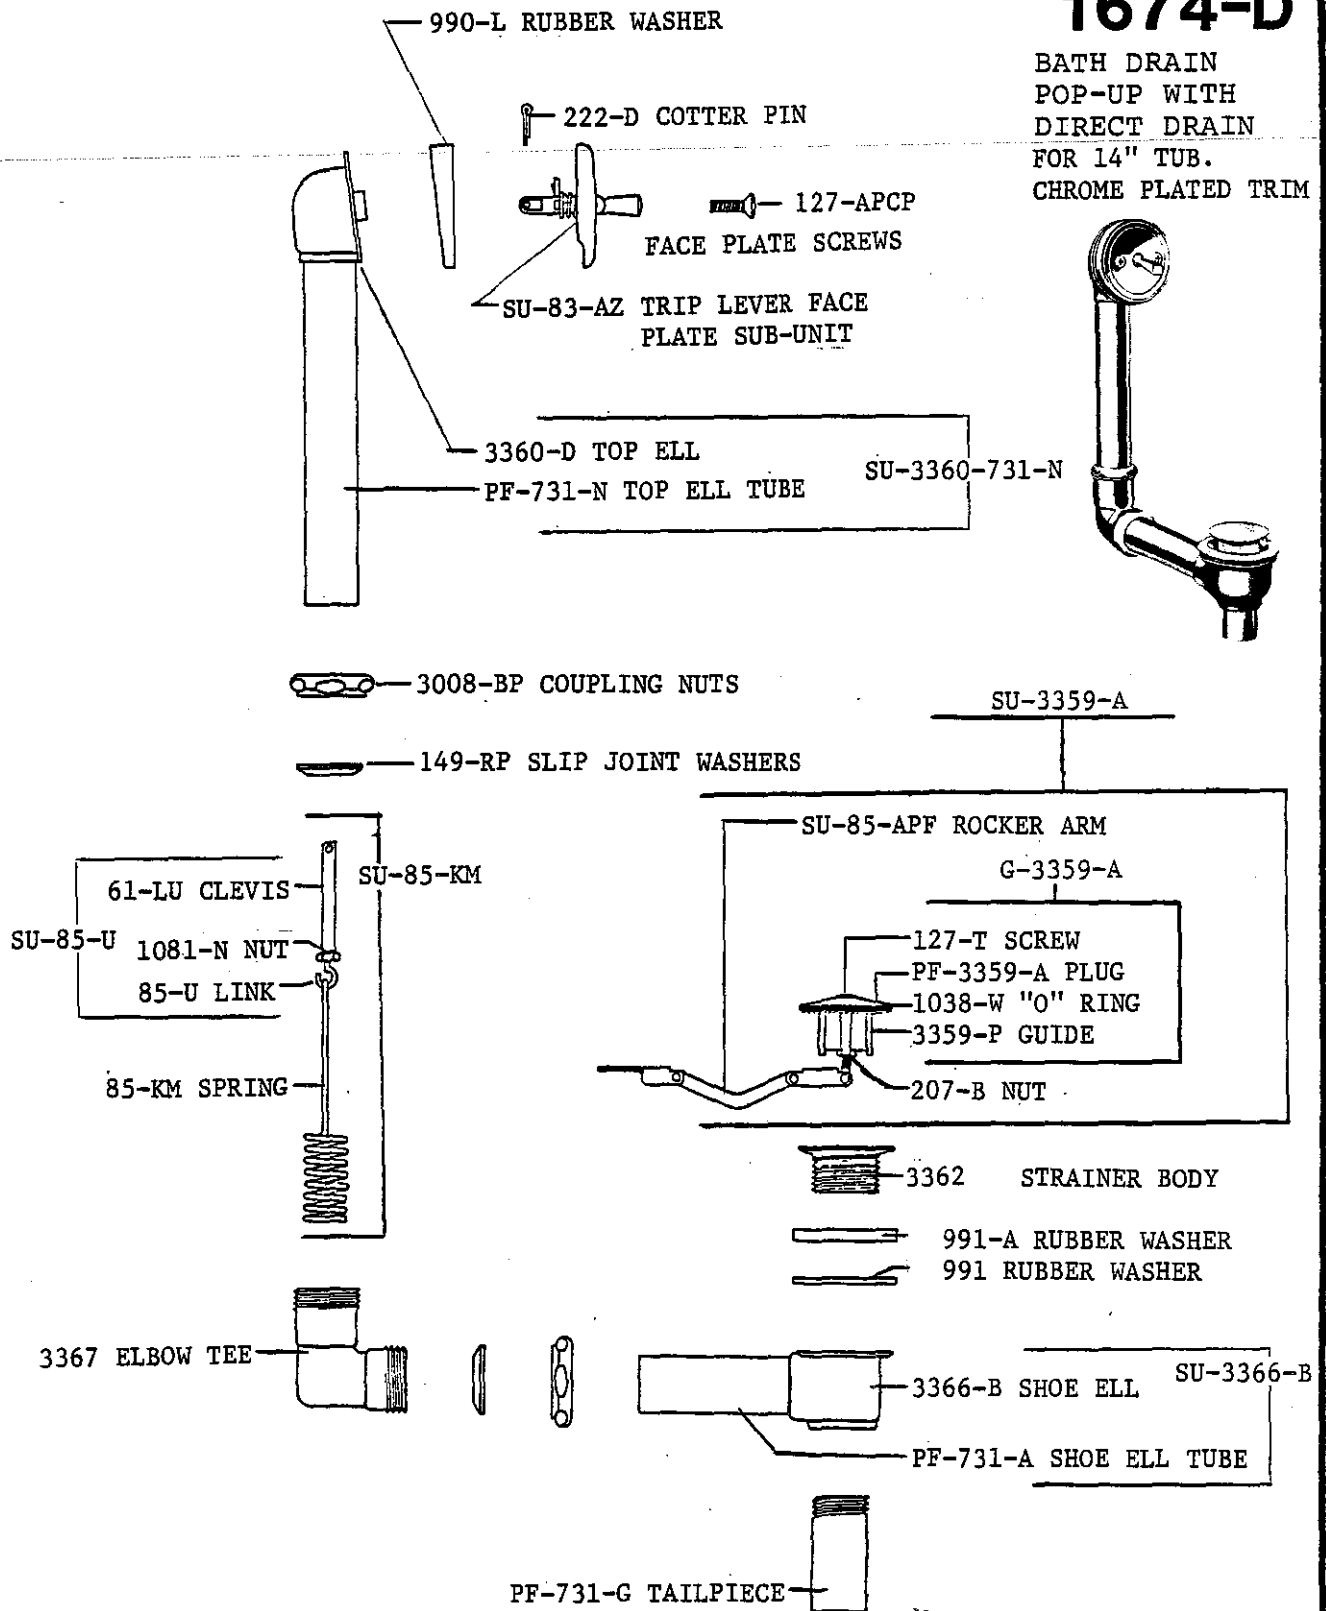

1674-D

BATH DRAIN
POP-UP WITH
DIRECT DRAIN
FOR 14" TUB.
CHROME PLATED TRIM

Central Brass

2950 East 55th Street Cleveland, Ohio 44127 (216) 883-0220

1991