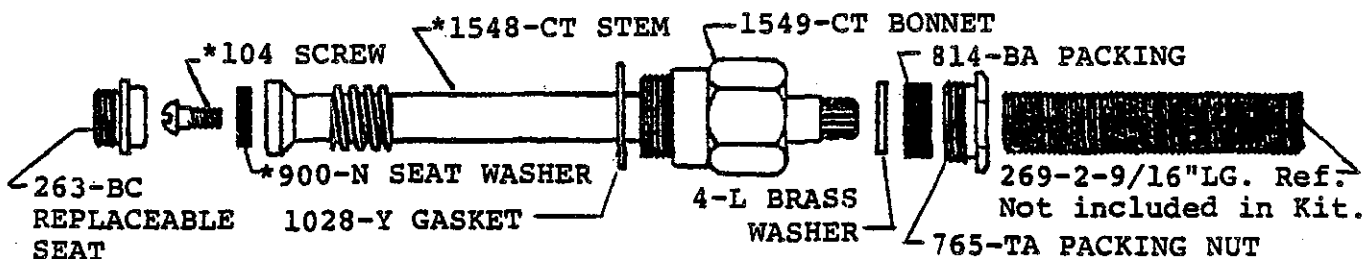

K-3-CT VALVE STEM UNIT WITH WASHERS AND REPLACEABLE SEAT

* SU-1548-CT