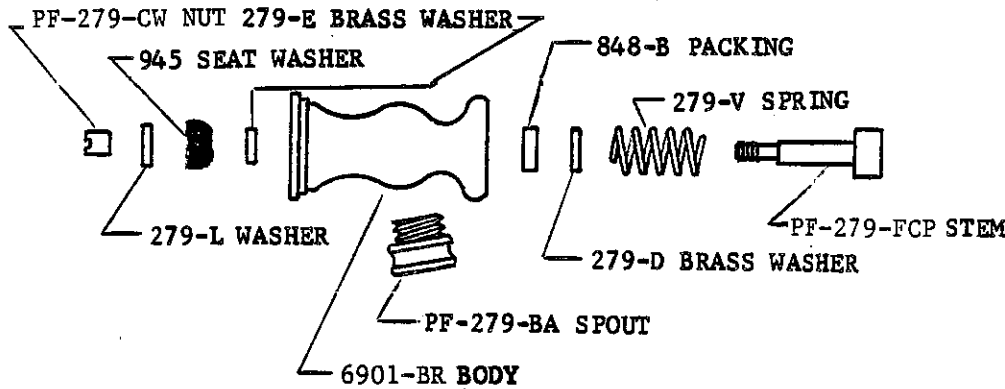

0427

CAST BRASS BODY
1/2"-20 NS-2 MALE
SHANK WITH POLISHED
CHROME FINISH

BODY NOT AVAILABLE SEPARATELY.

0432

CAST BRASS BODY
3/4"-18 NS-2 MALE
WITH ROUGH CHROME
FINISH ONLY.
SPECIFY 3/4" or 1"
SHANK WHEN ORDERING