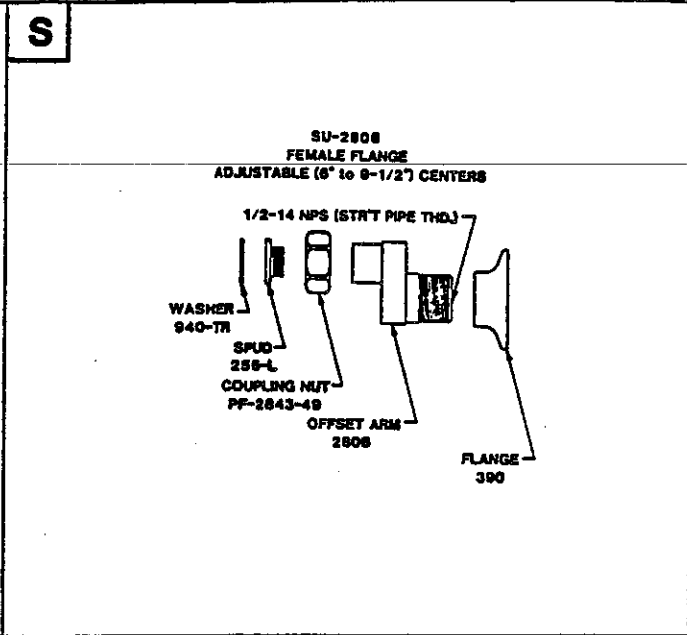

Central Brass

2950 East 55th Street Cleveland, Ohio 44127 (216) 883-0220