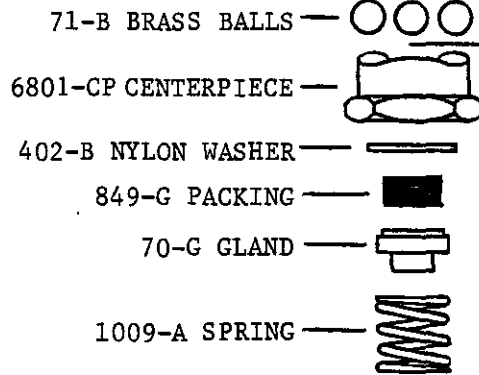

1167-AV

LAVATORY FAUCET
SELF-CLOSING CENTERSET
CAST BRASS BODY
4" CENTERS
REPLACEABLE SEATS
SOLID BRASS HANDLES
VANDAL PROOF CAPS
FURNISHED WITH HOLE
FOR PULL ROD, SNAP-IN
BUTTON AND AERATOR
CHROME PLATED

BODY NOT
AVAILABLE
SEPARATELY

P-258-HCV SELF-CLOSING REPAIR UNIT (COLD)
P-258-HHV SELF-CLOSING REPAIR UNIT (HOT)