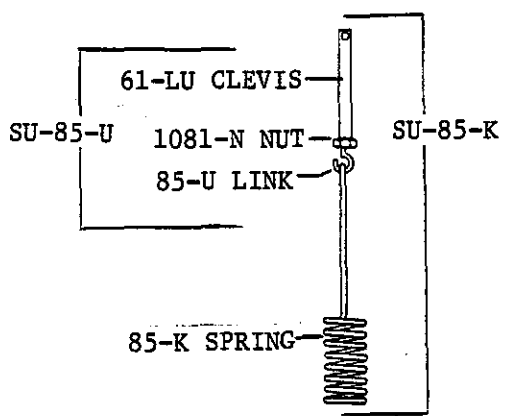

1991

1674-LD

BATH DRAIN
POP-UP DRAIN
FOR 14" TUB WITH
LAY DOWN TEE.
CHROME PLATED TRIM

Central Brass

2950 East 55th Street Cleveland, Ohio 44127 (216) 883-0220

1675

BATH DRAIN
POP-UP DRAIN
CHROME PLATED TRIM