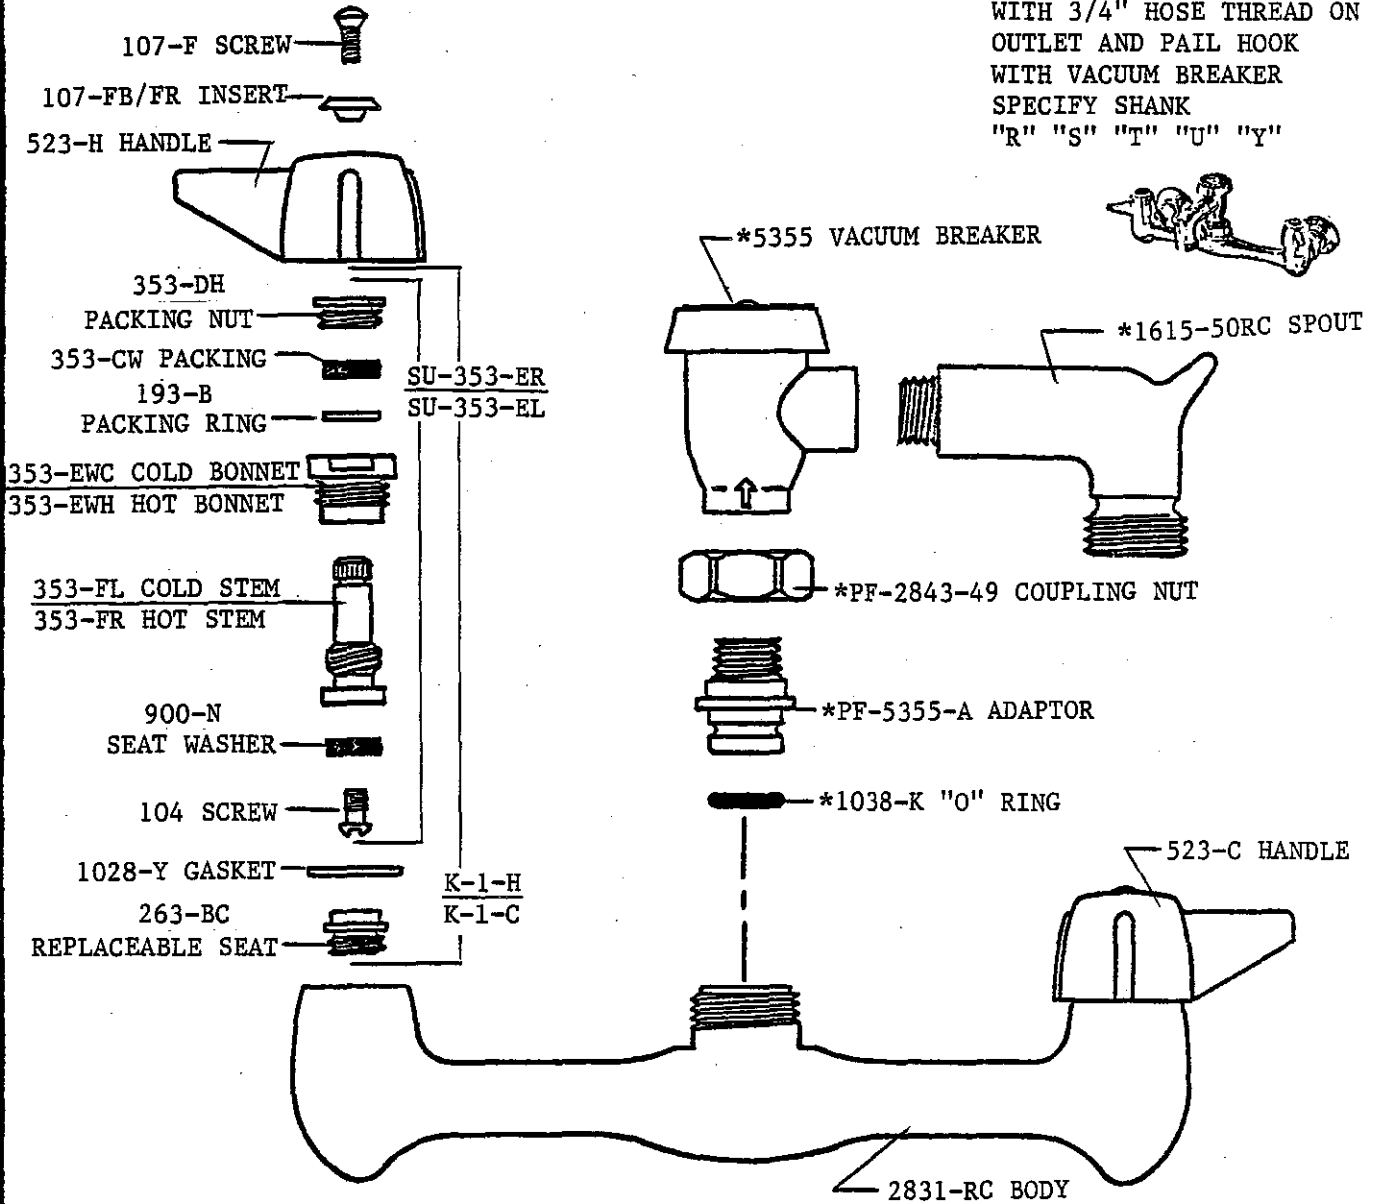

0050

SERVICE SINK FAUCET
HEAVY DUTY CAST BRASS,
ROUGH CHROMIUM PLATED
REPLACEABLE SEATS
2-1/2" RIGID CAST SPOUT
WITH 3/4" HOSE THREAD ON
OUTLET AND PAIL HOOK
WITH VACUUM BREAKER
SPECIFY SHANK
"R" "S" "T" "U" "Y"

SEE OTHER SIDE FOR SHANK INFORMATION.

*U-1615-50RC

Central Brass

2950 East 55th Street Cleveland, Ohio 44127 (216) 883-0220

1991