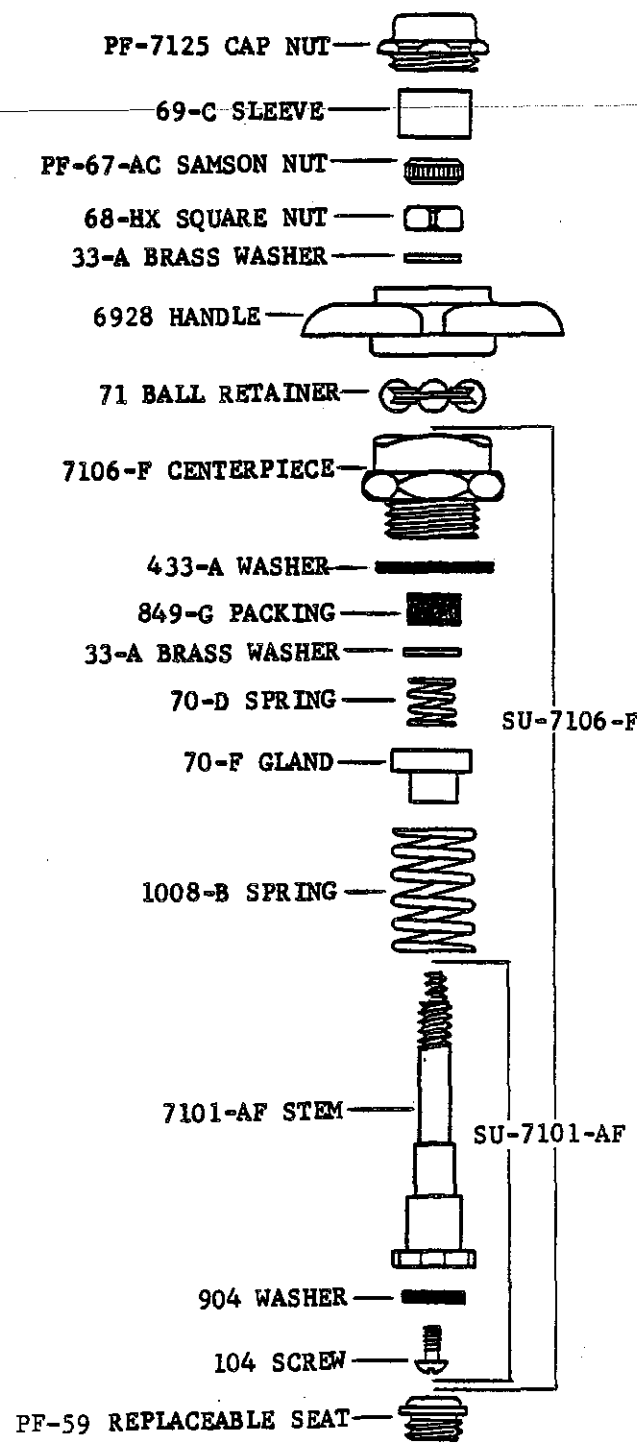

P-358-M WITH 4 ARM HANDLE
P-358-H WITH LEVER HANDLE
(COMPLETE STEM AND HANDLE ASSEMBLY)

FOR 333-3/8" SERIES, USE 7061 BODY
FOR 333-1/2" SERIES, USE 7062 BODY

BODY NOT AVAILABLE SEPARATELY.

Central Brass