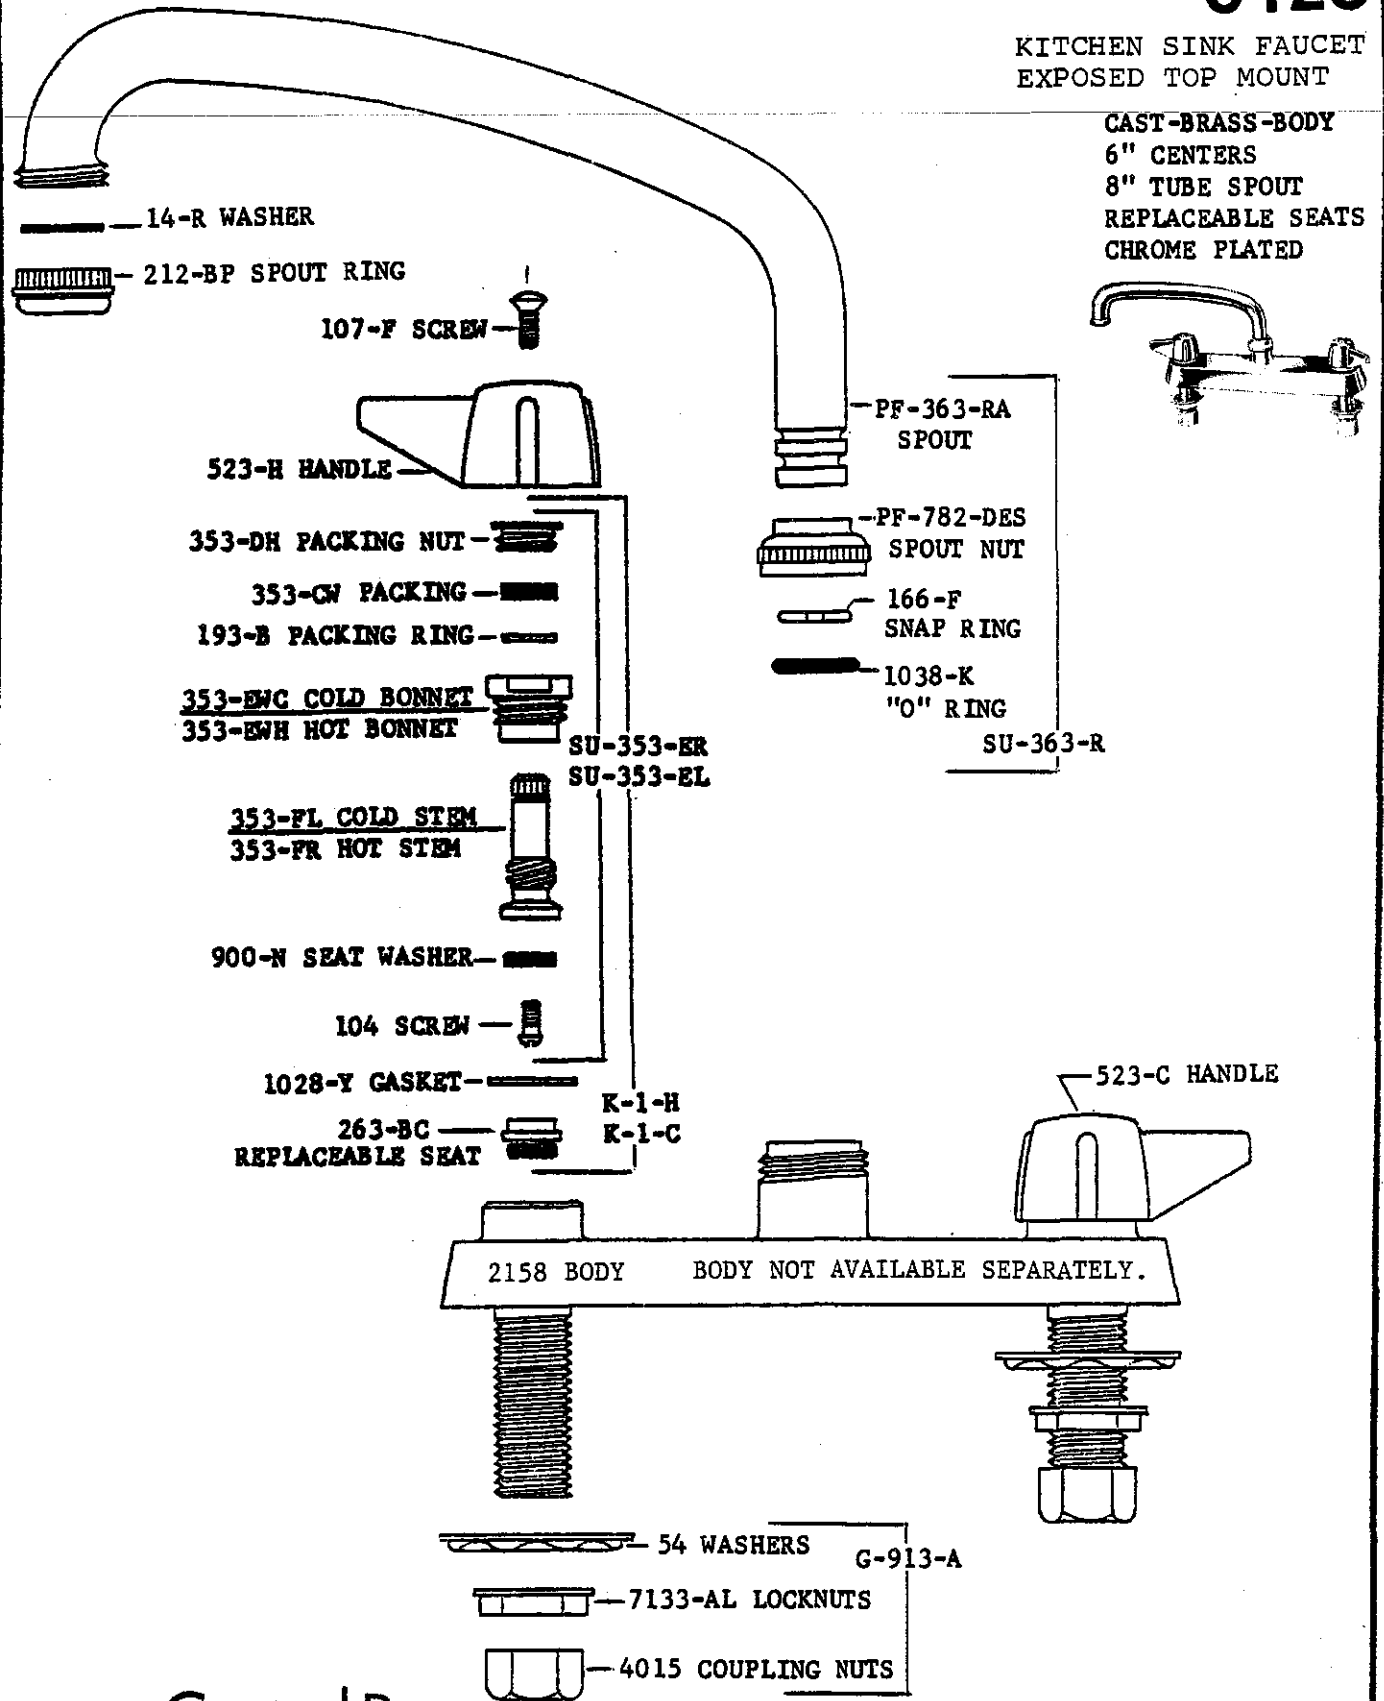

4149 ELBOW HANDLE
 (122-GSAEL ONLY)
 4147 WRIST HANDLE
 (122-GSAELS ONLY)

BODY NOT AVAILABLE SEPARATELY

Central Brass

0125

**KITCHEN SINK FAUCET
EXPOSED TOP MOUNT**

**CAST-BRASS-BODY
6" CENTERS
8" TUBE SPOUT
REPLACEABLE SEATS
CHROME PLATED**