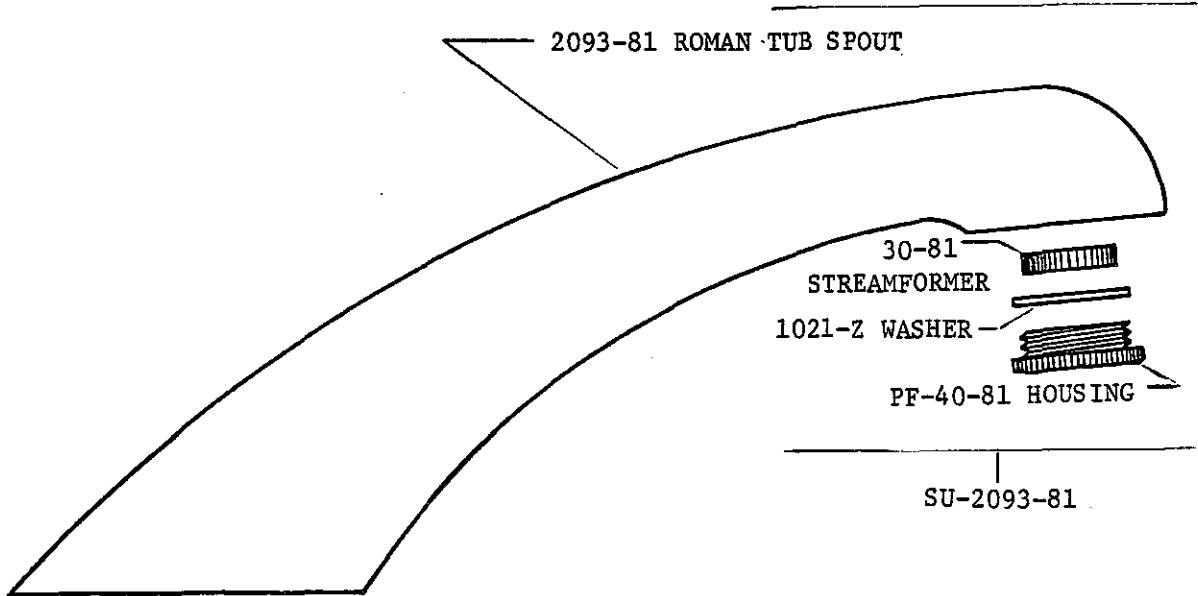

K-2093-81

ROMAN DECK MOUNTED SPOUT ONLY.
CHROME PLATED

Central Brass

2950 East 55th Street Cleveland, Ohio 44127 (216) 883-0220

1991