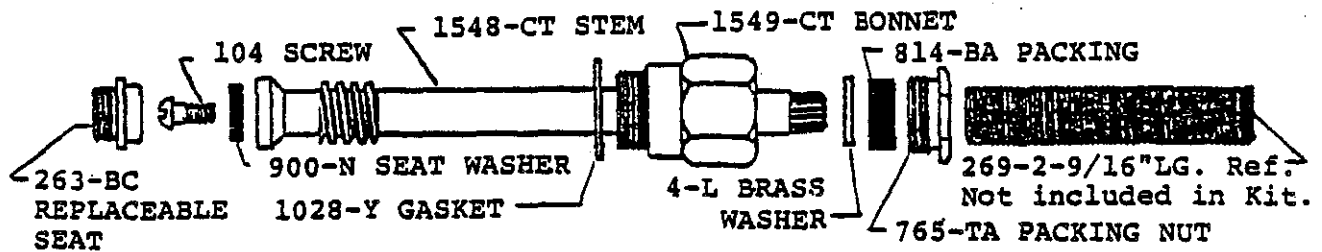

K-3-CT VALVE STEM UNIT WITH WASHERS AND REPLACEABLE SEAT