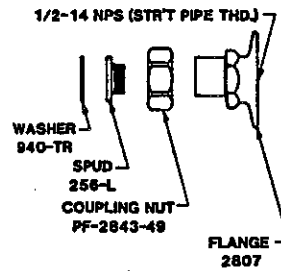

SU-2806
FEMALE FLANGE
ADJUSTABLE (6" to 9-1/2") CENTERS

T

SU-2846
MALE FLANGE
ADJUSTABLE (7-7/8" to 8-1/8") CENTERS

U

SU-2807
FEMALE FLANGE
ADJUSTABLE (7-7/8" to 8-1/8") CENTERS

Y

SU-2841-A
FEMALE FLANGE
ADJUSTABLE (3" to 13") CENTERS W/ INTEGRAL STOPS