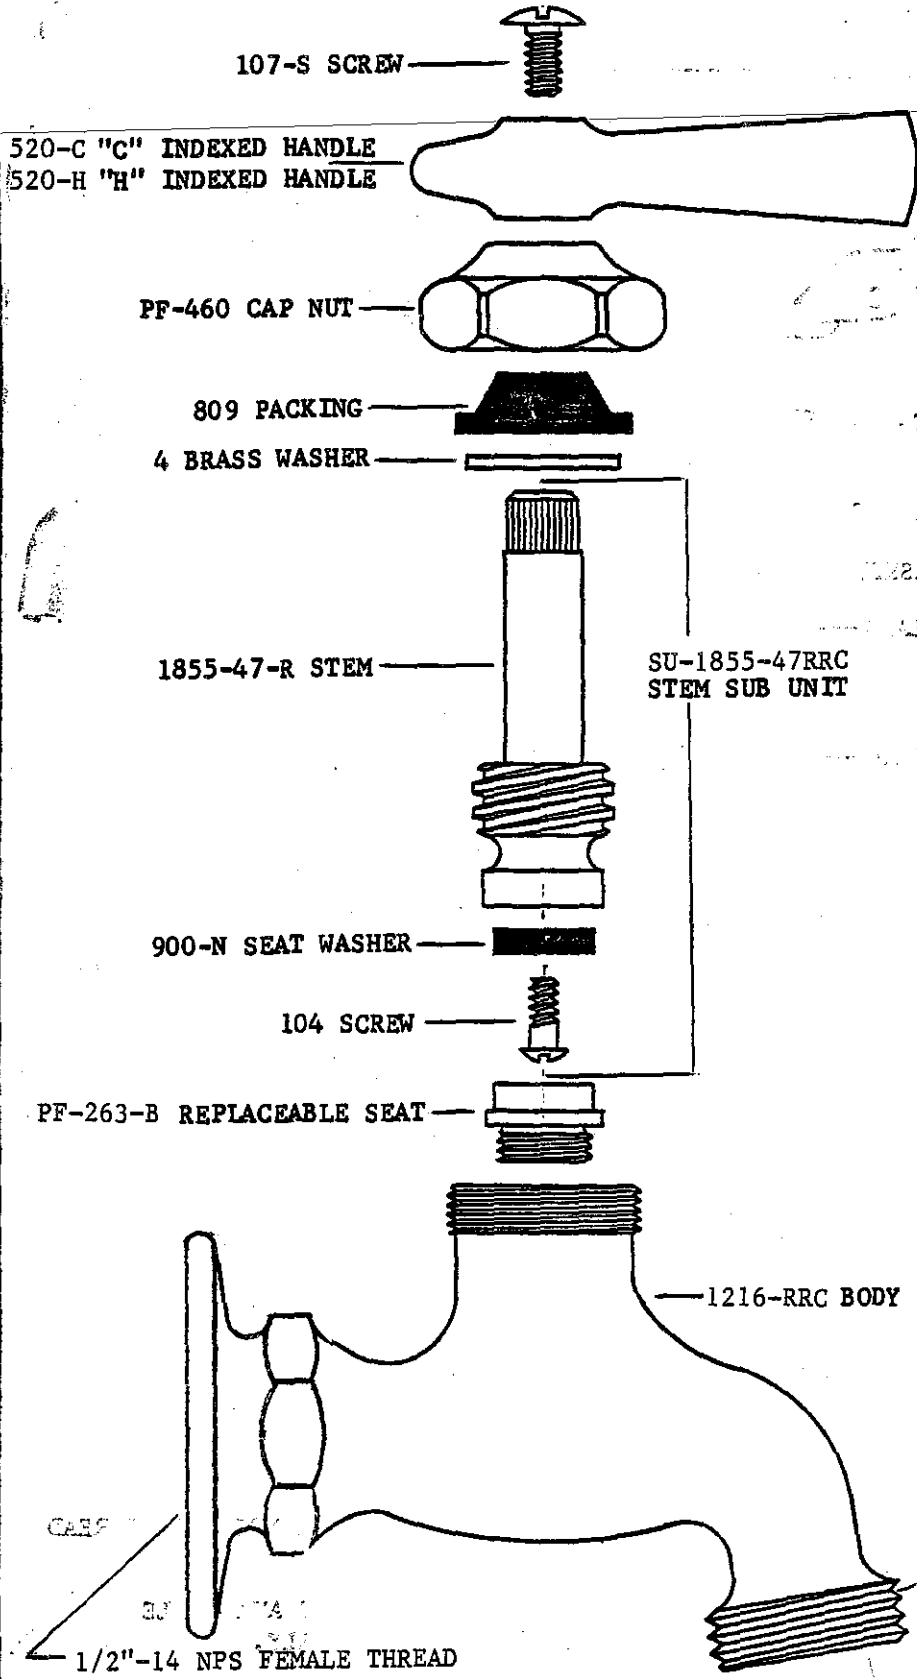

3852 BODY

1"-11-1/2 NPT MALE THREAD

BODY NOT AVAILABLE
SEPARATELY.

Central Brass

2950 East 55th Street Cleveland, Ohio 44127 (216) 883-0220

199

0009-H1/2

COMPRESSION SINK FAUCET
SOLID CAST BRASS BODY WITH
SOLID FLANGE, 1/2"-14 NPS
FEMALE THREADS, 3/4"-11-1/2
NPSH MALE HOSE END THREADS,
ROUGH CHROME FINISH