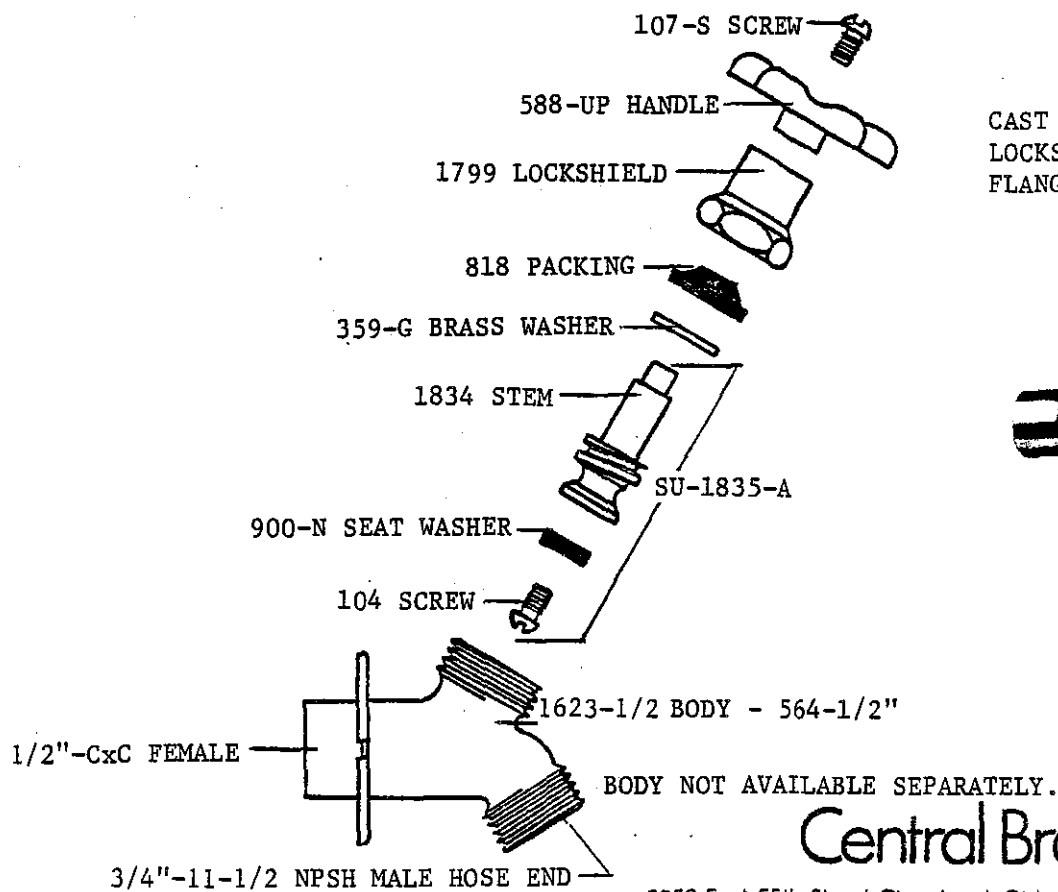

CAST BRASS BODY
WITH FLANGE

- 1/2" - CxC
- 3/4" - CxC

LAWN FAUCET

0564

CAST BRASS BODY
LOCKSHIELD TYPE WITH
FLANGE

- 1/2" - CxC

Central Brass

1991