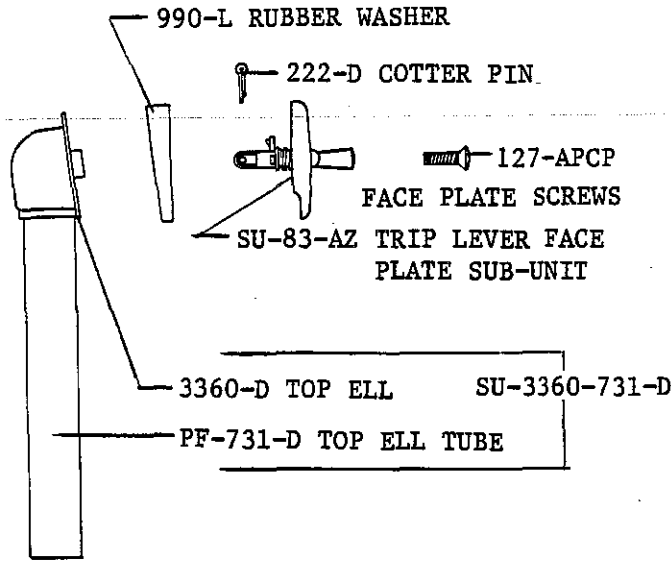

1675-S

BATH DRAIN
POP-UP DRAIN
WITH SIDE OUTLET
DRAIN.
CHROME PLATED TRIM

Central Brass

2950 East 55th Street Cleveland, Ohio 44127 (216) 883-0220

1991