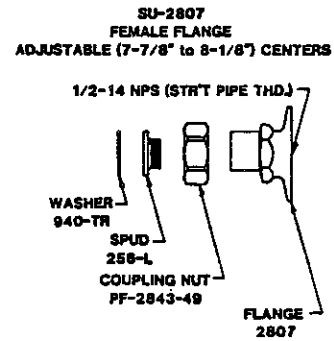

Central Brass

2950 East 55th Street Cleveland, Ohio 44127 (216) 883-0220