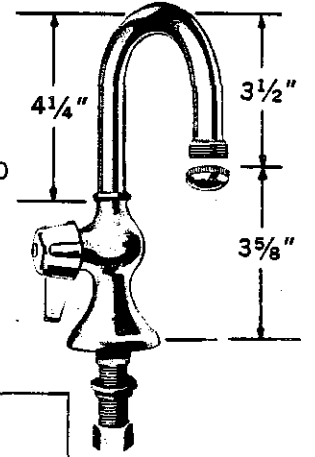

- 54 WASHER
- 7133-AL LOCKNUT
- 4015 COUPLING NUT
- G-95-A

Central Brass

1991

2950 East 55th Street Cleveland, Ohio 44127 (216) 883-0220