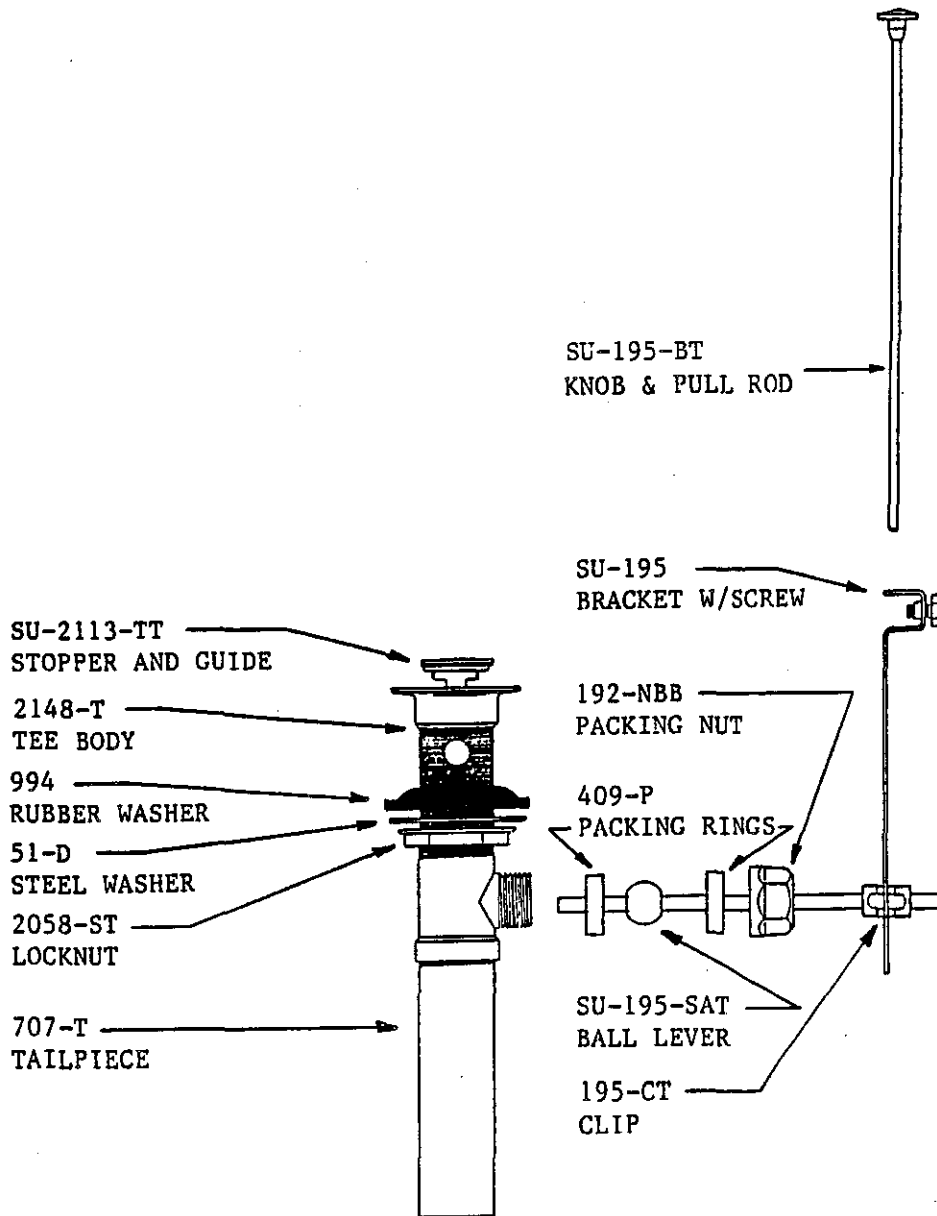

1133-D

CENTERSET FAUCET, FURNISHED WITH POP-UP UNIT. SEE CATALOG NO. 1133 & ADD SU-1107 POP-UP UNIT; G-195-DST BALL LEVER GROUP; SU-195-BT KNOB & PULL ROD SUB-UNIT.

Central Brass