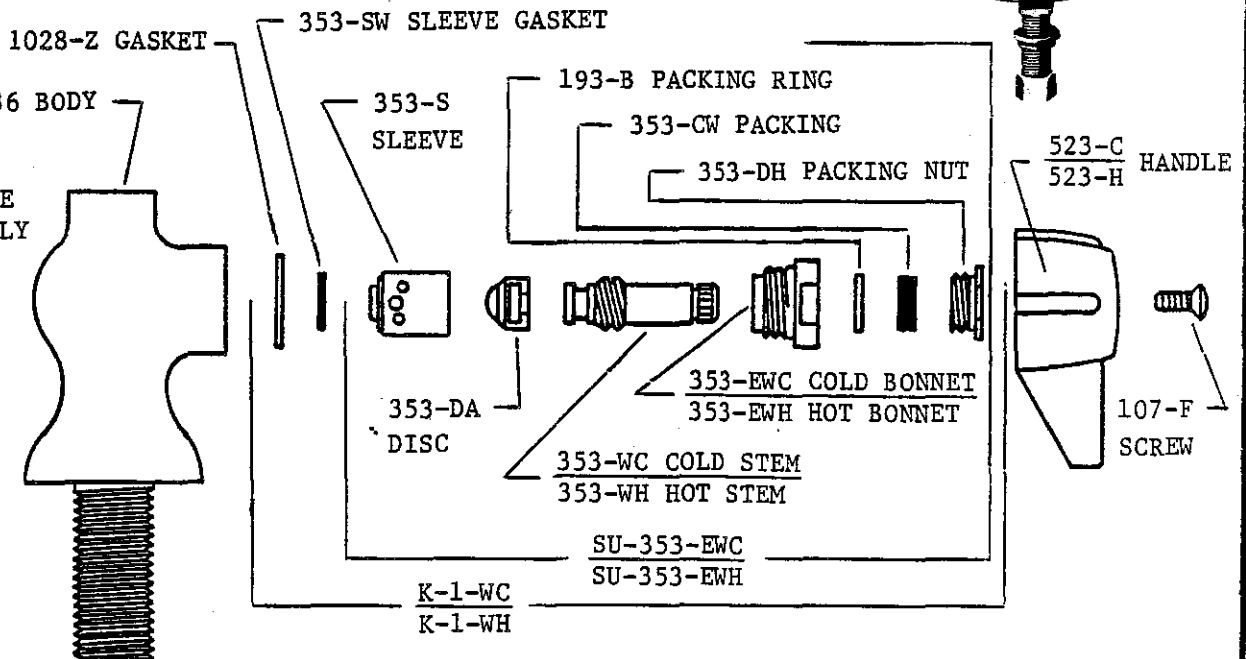

- 54 WASHER
- 7133-AL LOCKNUT
- 4015 COUPLING NUT
- G-95-A

Central Brass

1991

2950 East 55th Street Cleveland, Ohio 44127 (216) 883-0220