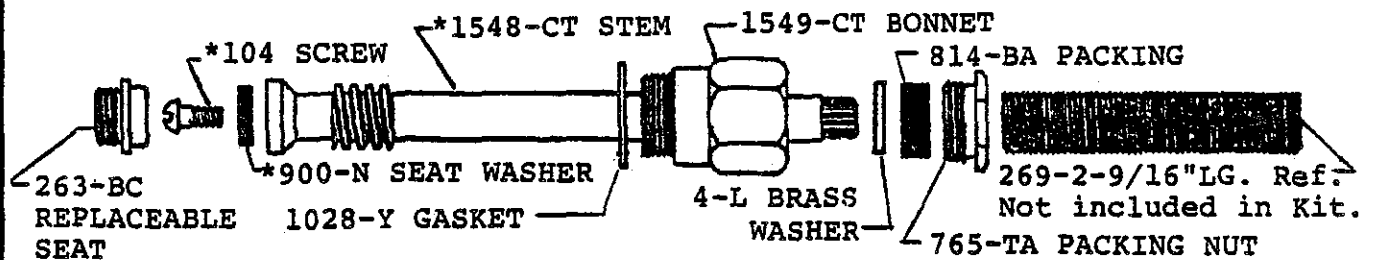

0850

BODY ASSEMBLY ONLY

0858

BODY ASSEMBLY WITH 1/2" IPS BRASS SPOUT

0858-Z

BODY ASSEMBLY WITH 1/2" IPS ZAMAK SPOUT

K-3-CT VALVE STEM UNIT WITH WASHERS AND REPLACEABLE SEAT

* SU-1548-CT