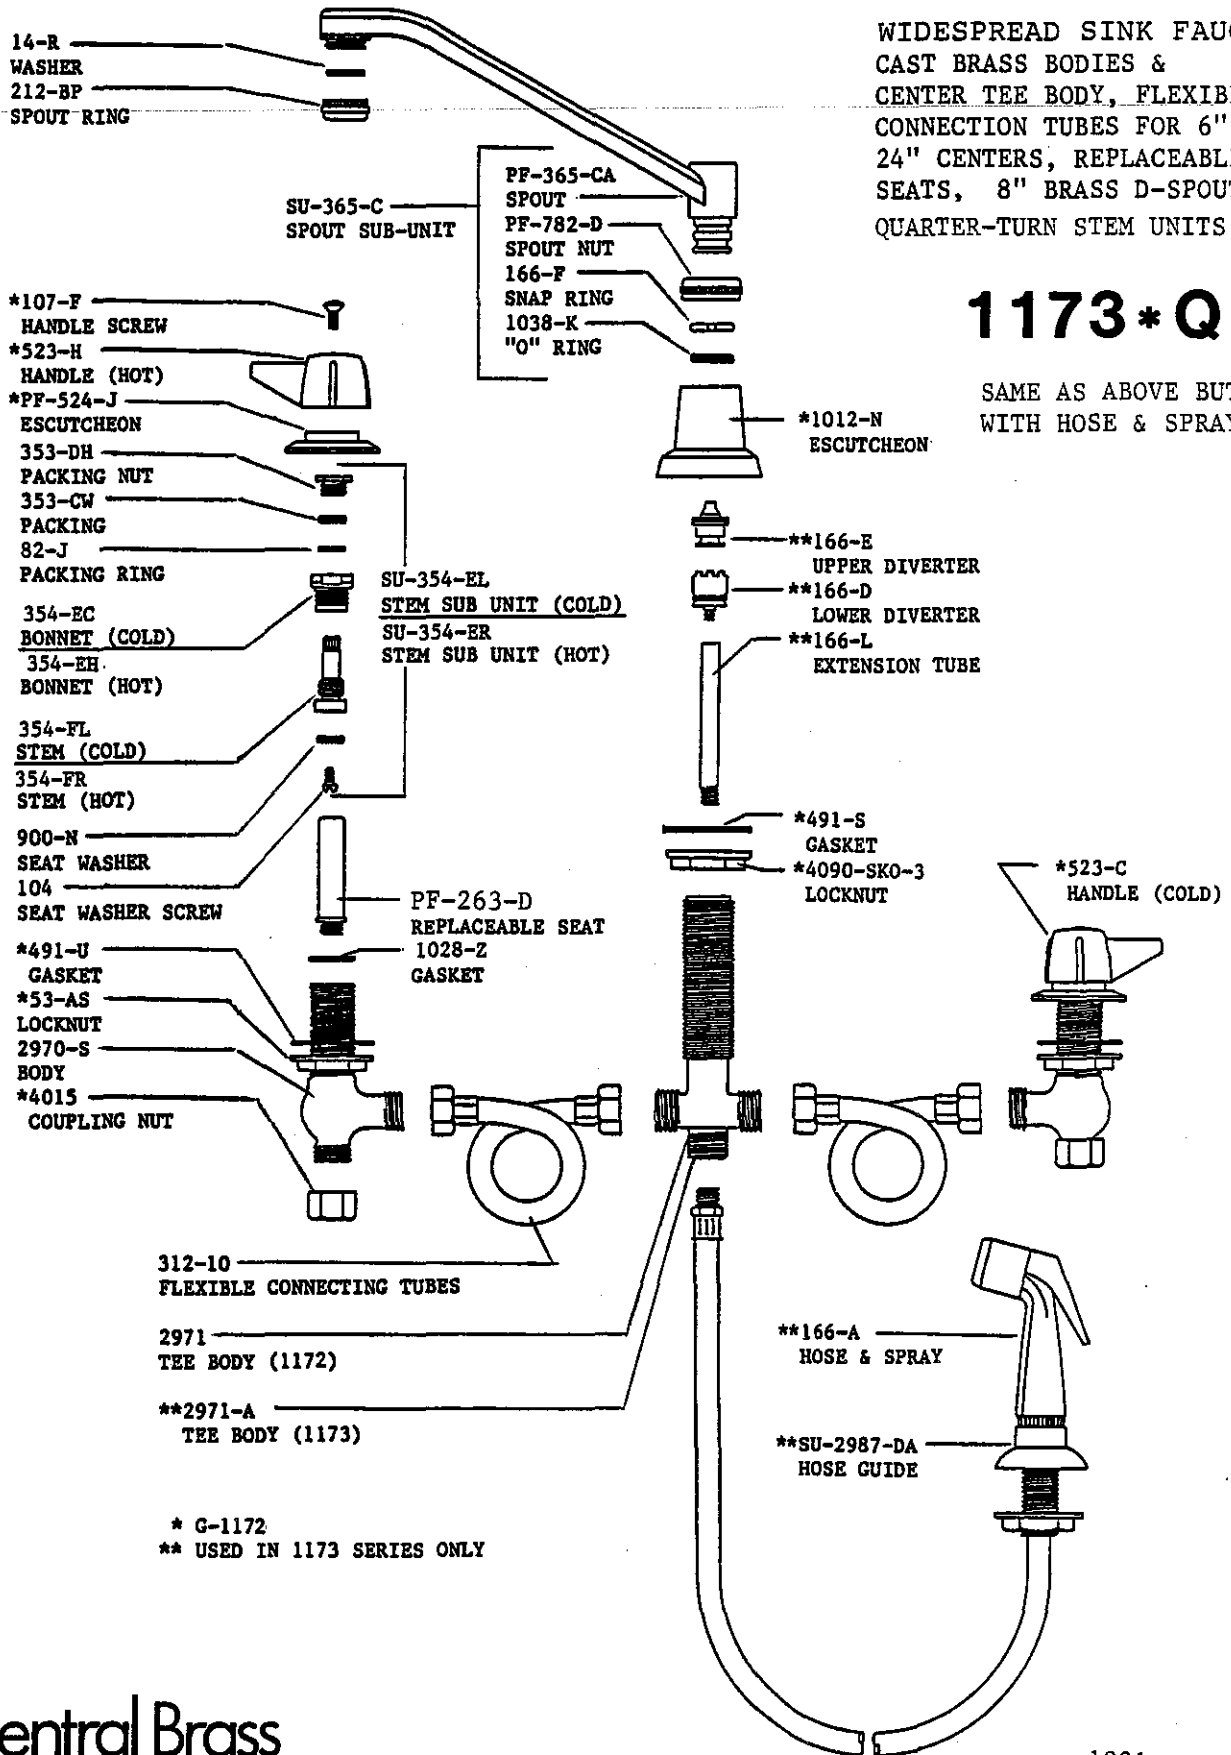

1172*Q

WIDESPREAD SINK FAUCET
CAST BRASS BODIES &
CENTER TEE BODY, FLEXIBLE
CONNECTION TUBES FOR 6" TO
24" CENTERS, REPLACEABLE
SEATS, 8" BRASS D-SPOUT
QUARTER-TURN STEM UNITS

1173*Q

SAME AS ABOVE BUT
WITH HOSE & SPRAY.

* G-1172
** USED IN 1173 SERIES ONLY

Central Brass
MANUFACTURING COMPANY