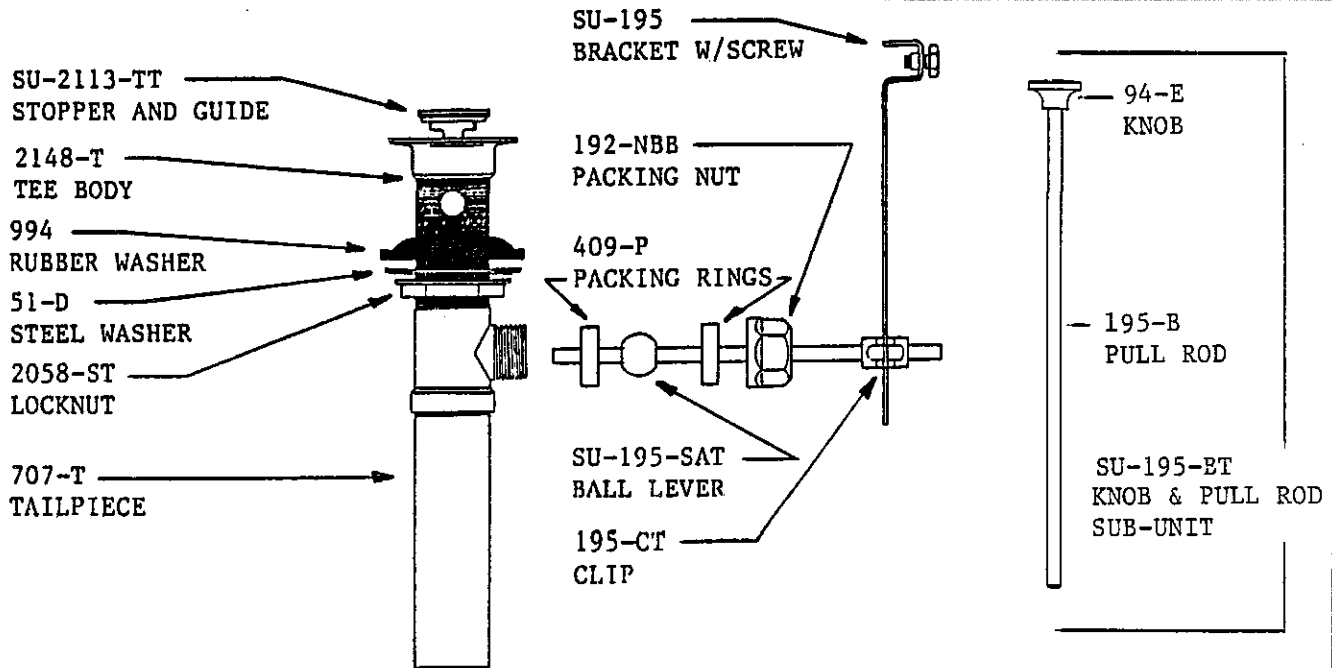

1147-D

LAVATORY FAUCET SHELL TYPE, FURNISHED WITH POP-UP UNIT. SEE CATALOG NO. 1147 & ADD SU-1107 POP-UP UNIT; G-195-DST BALL LEVER GROUP; SU195-BT KNOB & PULL ROD SUB-UNIT.

1148

LAVATORY FAUCET, SHELL TYPE
Furnished with Chain & Stopper.

1149

LAVATORY FAUCET, SHELL TYPE
Furnished with Chain Ring Only.