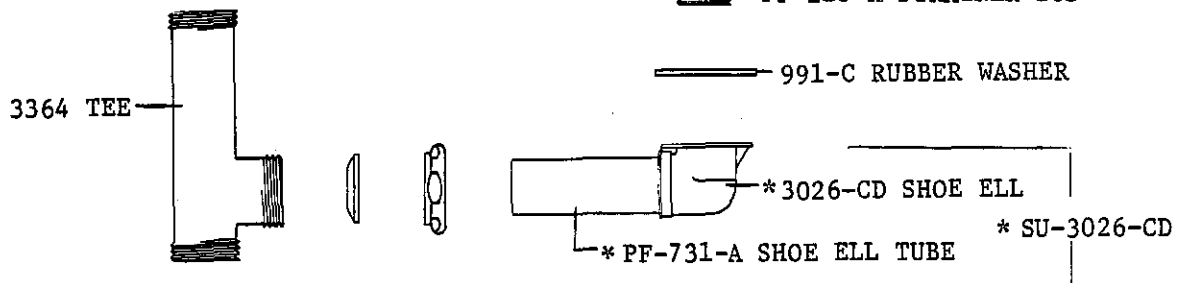

1655

BATH DRAIN
MULTI-TUB
TRIP LEVER
HEAVY-PATTERN
CAST BRASS TEE
AND TOP ELL.
CHROME PLATED TRIM

Central Brass