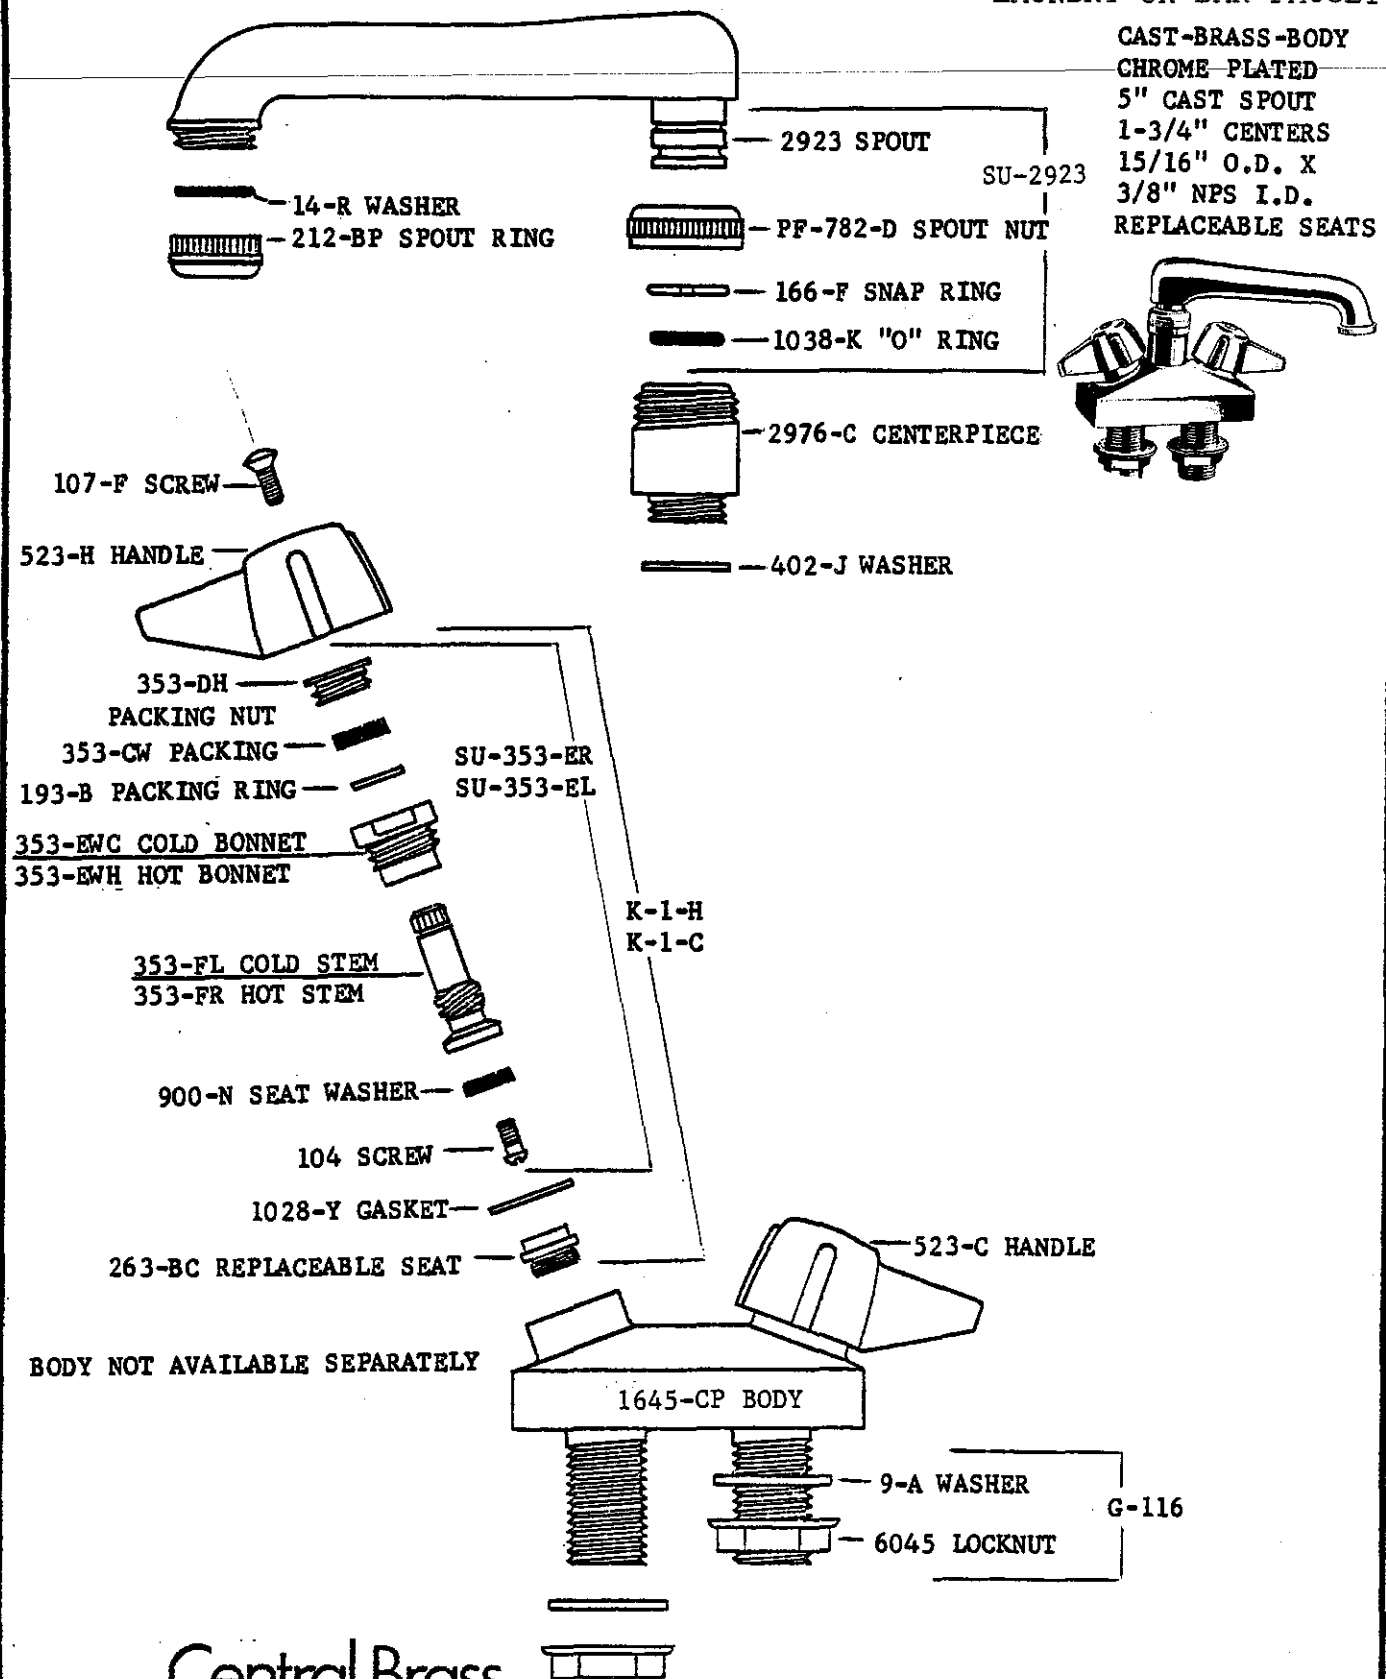

BODY NOT AVAILABLE SEPARATELY

Central Brass

2950 East 55th Street Cleveland, Ohio 44127 (216) 883-0220

1991

0094

LAUNDRY OR BAR FAUCET

CAST-BRASS-BODY
SHELL TYPE
CHROME PLATED
6" TUBE SPOUT
4" CENTERS
REPLACEABLE SEATS