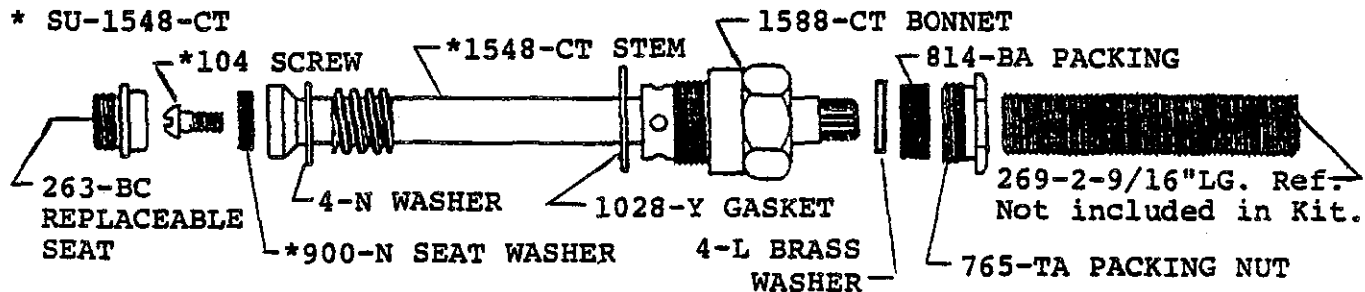

0968-Z

BODY ASSEMBLY
WITH 1/2" IPS ZAMAK
SPOUT
SHOWER HEAD, ARM
AND FLANGE

K-3-CT VALVE STEM UNIT WITH WASHERS AND REPLACEABLE SEAT

* SU-1548-CT

K-3-DT DIVERTER STEM UNIT - BUBBLE PACK

* SU-1548-CT

Central Brass