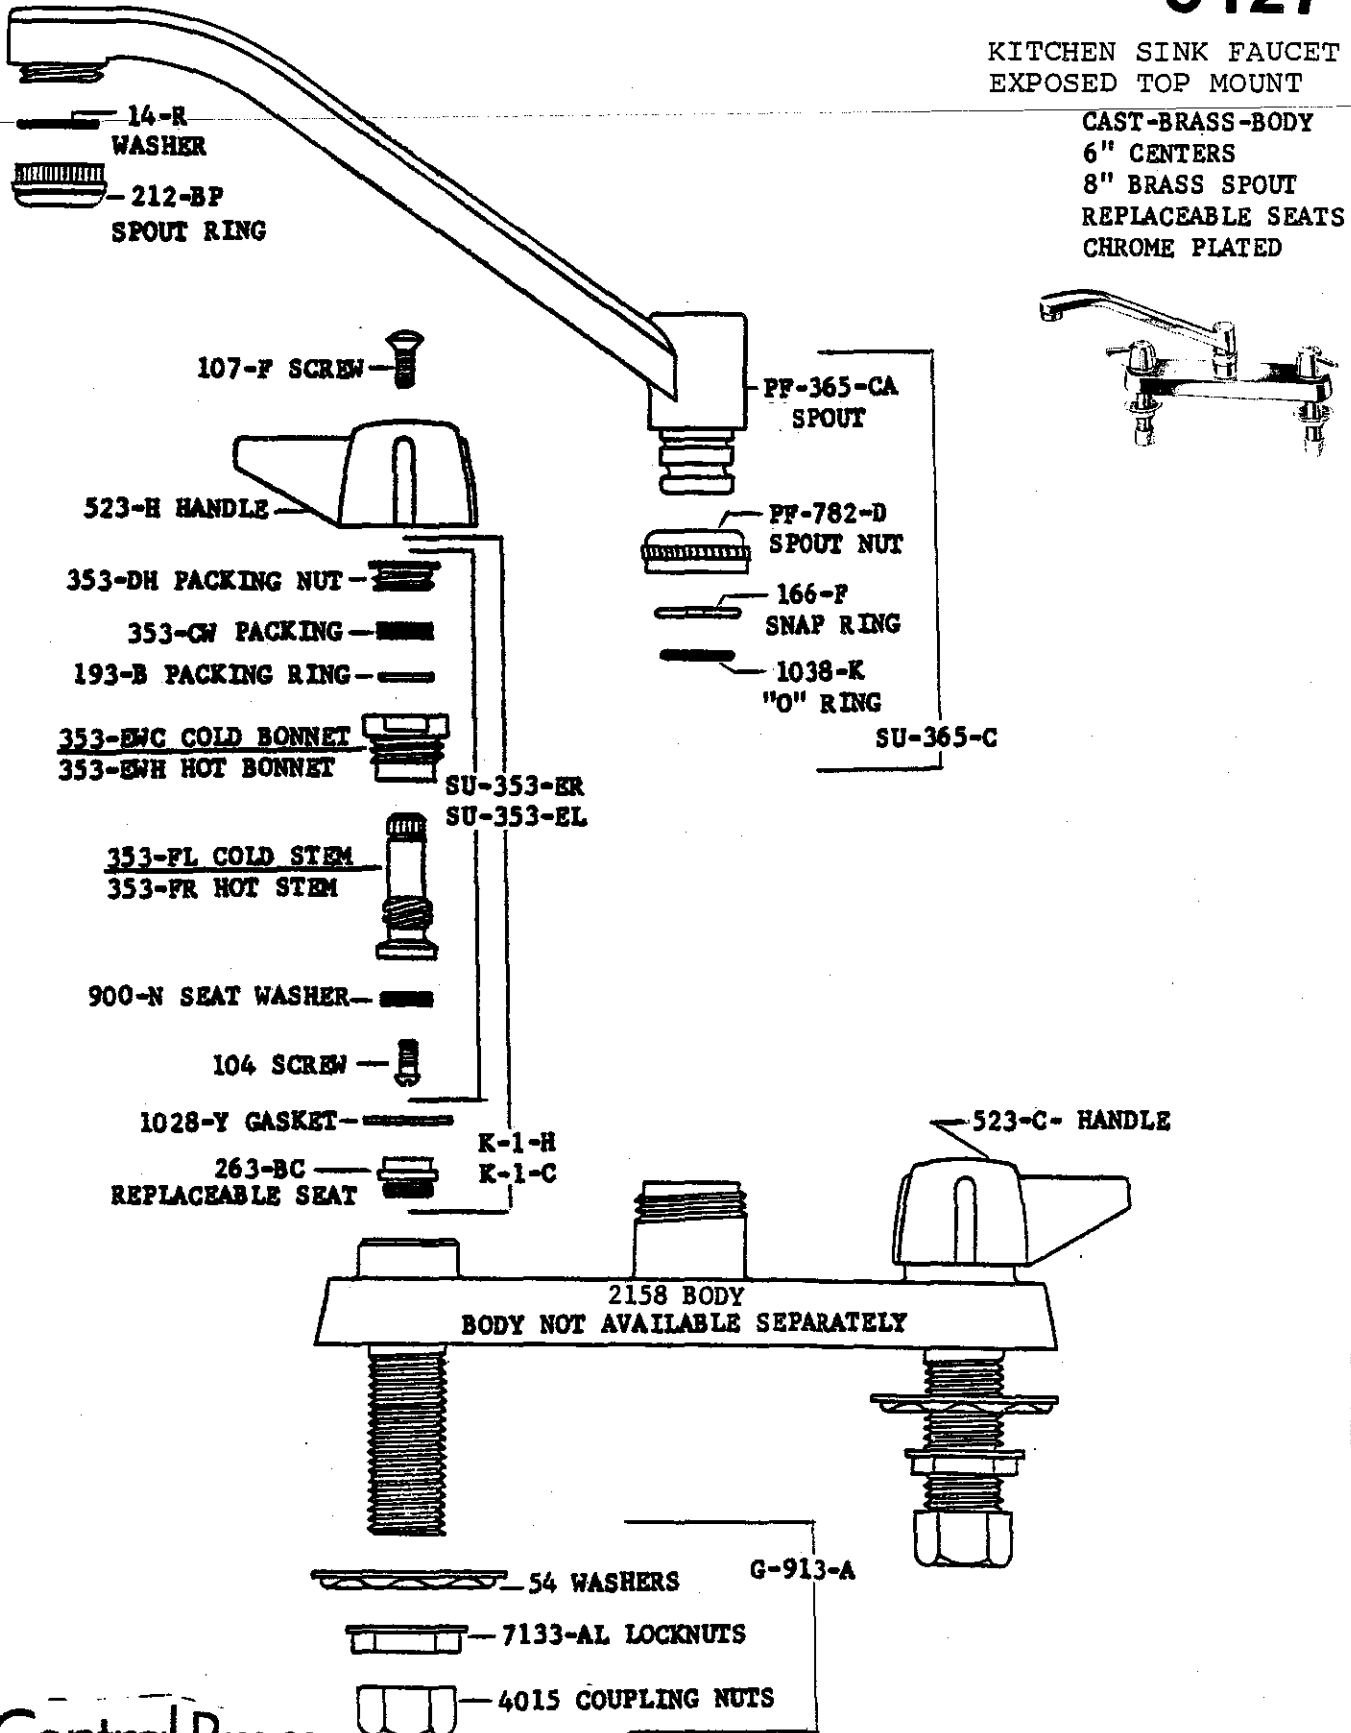

0127

KITCHEN SINK FAUCET
EXPOSED TOP MOUNT

CAST-BRASS-BODY
6" CENTERS
8" BRASS SPOUT
REPLACEABLE SEATS
CHROME PLATED

Central Brass

2950 East 55th Street Cleveland, Ohio 44127 (216) 883-0220

1991