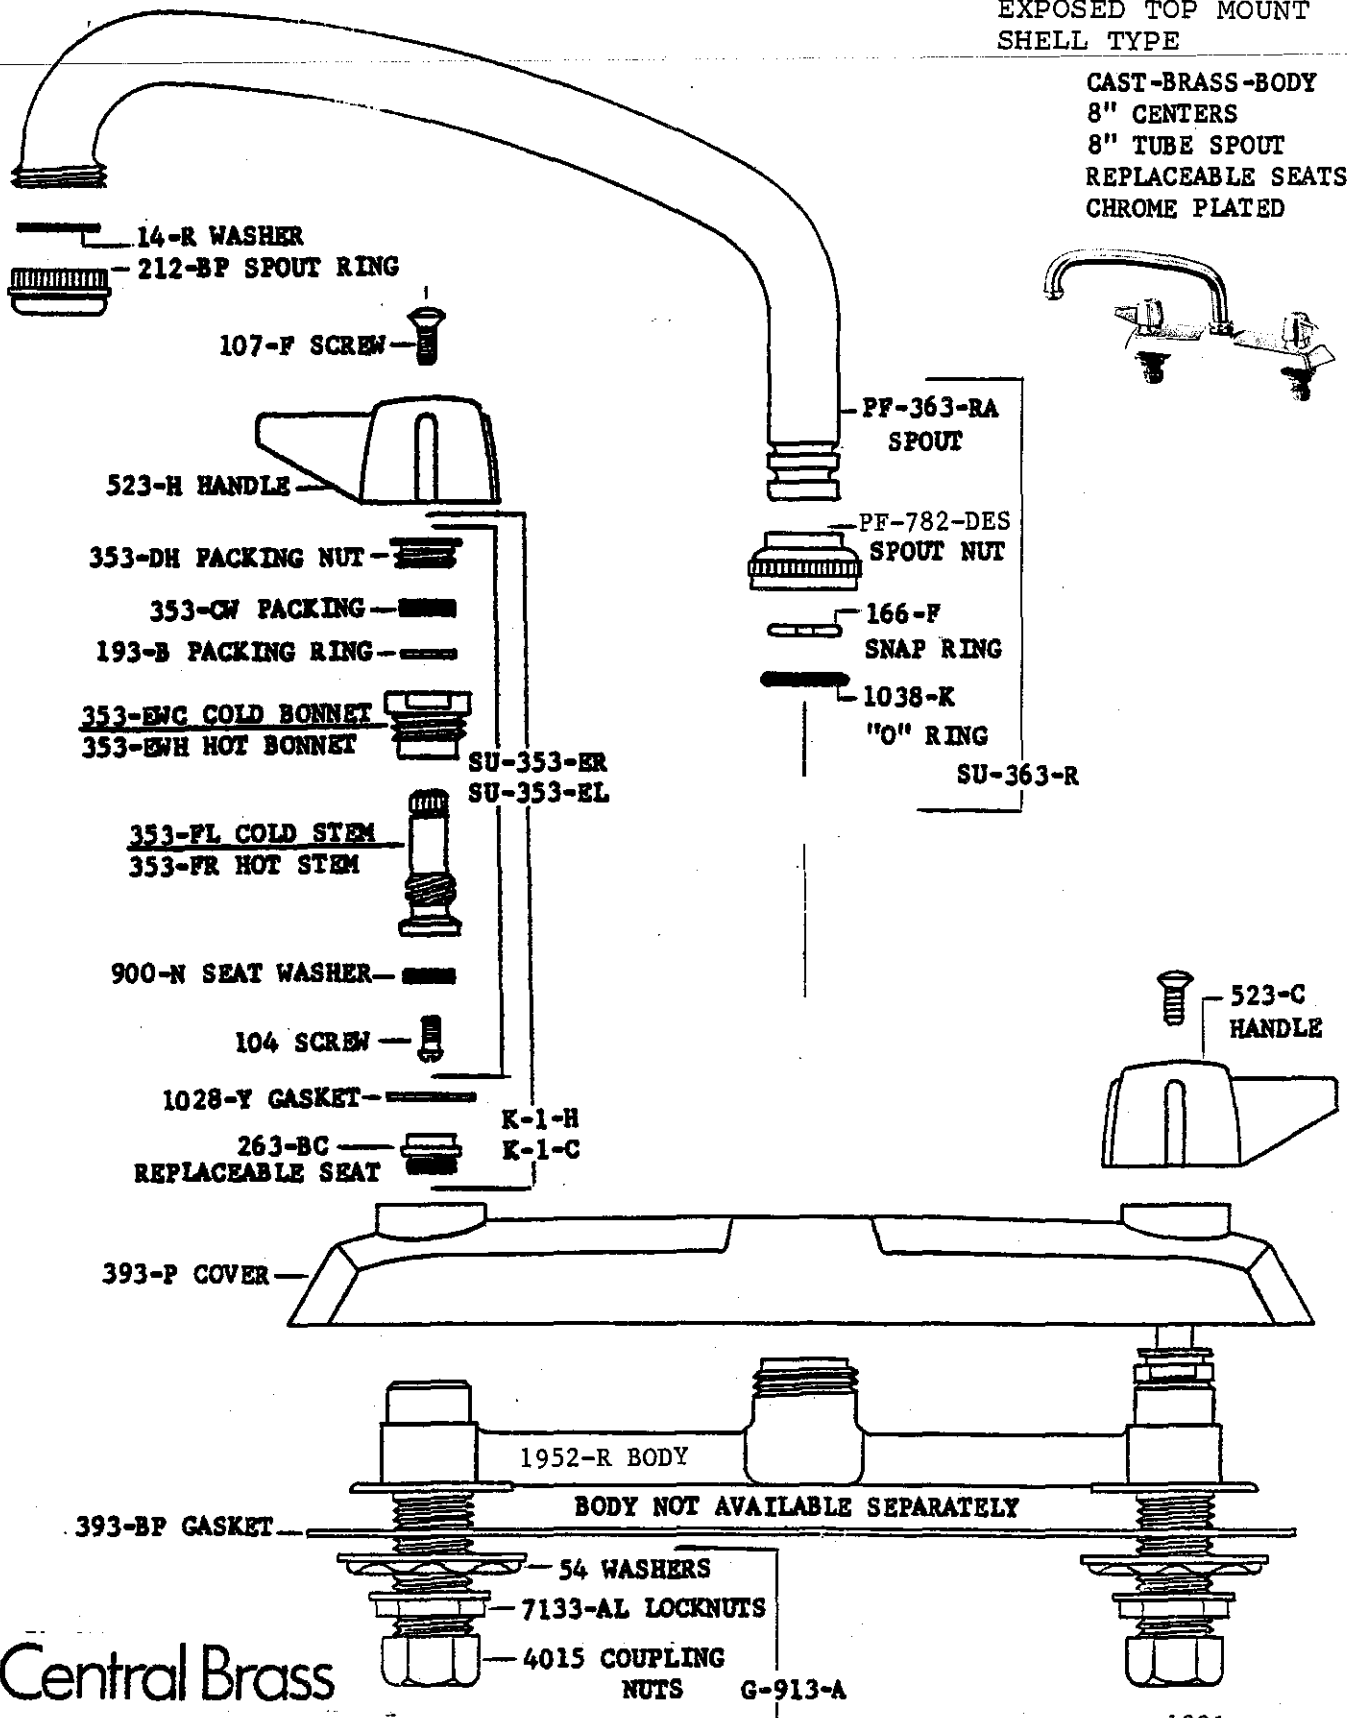

0146

KITCHEN SINK FAUCET
EXPOSED TOP MOUNT
SHELL TYPE

CAST-BRASS-BODY
8" CENTERS
8" TUBE SPOUT
REPLACEABLE SEATS
CHROME PLATED

Central Brass

2950 East 55th Street Cleveland, Ohio 44127 (216) 883-0220

1991