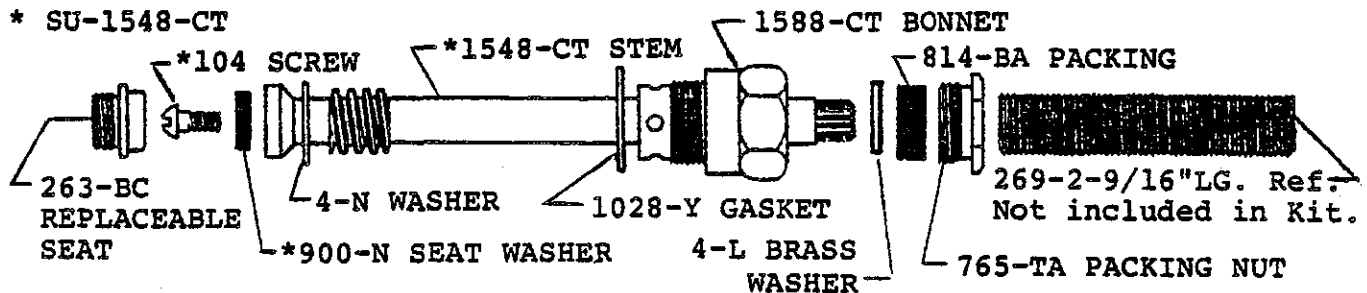

0868-Z

BODY ASSEMBLY
 WITH 1/2" IPS ZAMAK
 SPOUT
 SHOWER HEAD, ARM
 AND FLANGE

K-3-CT VALVE STEM UNIT WITH WASHERS AND REPLACEABLE SEAT

* SU-1548-CT

K-3-DT DIVERTER STEM UNIT - BUBBLE PACK

* SU-1548-CT

Central Brass