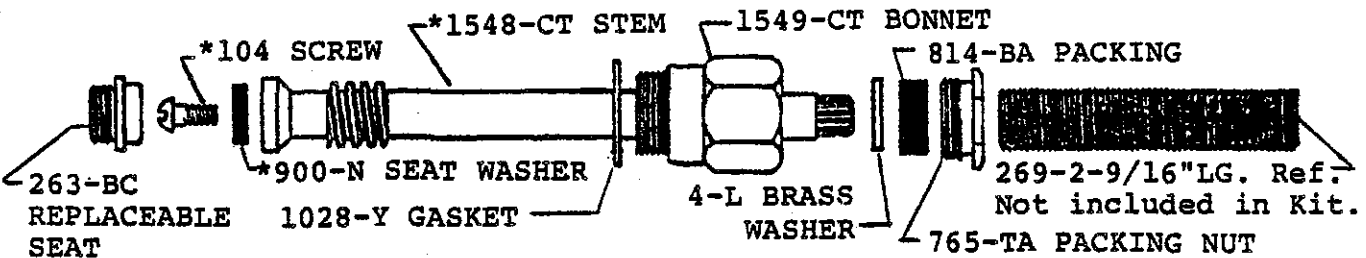

0908-Z

BODY ASSEMBLY
 WITH 1/2" IPS ZAMAK
 SPOUT

3145-D BRASS SPOUT

3154-Z ZAMAK SPOUT

K-3-CT VALVE STEM UNIT WITH WASHERS AND REPLACEABLE SEAT

* SU-1548-CT

Central Brass

8" BATH & SHOWER FIXTURE
 TWO VALVE, I.P. UNIONS, CAST
 BRASS BODY, REPLACEABLE SEATS,
 CHROME PLATED