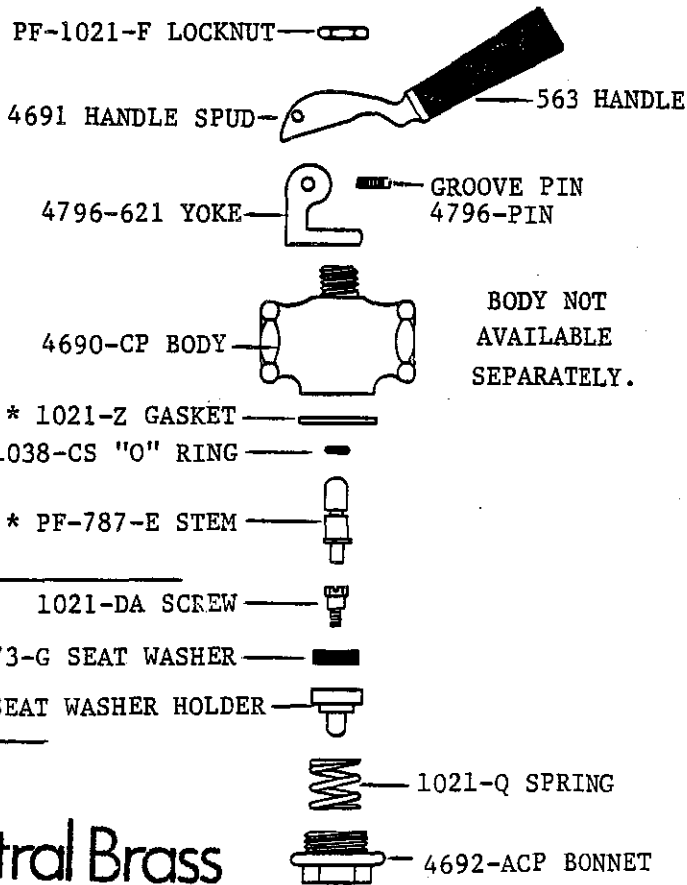

URN VALVE
0621-R-3/8

CAST BRASS BODY
HORIZONTAL INSULATED
HANDLE. 3/8" NPS
FEMALE THREADS.
REPLACEABLE SEAT
CHROME PLATED ONLY

* K-621-3/8"

BODY NOT
AVAILABLE
SEPARATELY.

URN VALVE
0621-1/2

CAST BRASS BODY
HORIZONTAL INSULATED
HANDLE. 1/2" NPS
FEMALE THREADS.
CHROME PLATED ONLY

BODY NOT
AVAILABLE
SEPARATELY.

* K-621-1/2"

Central Brass