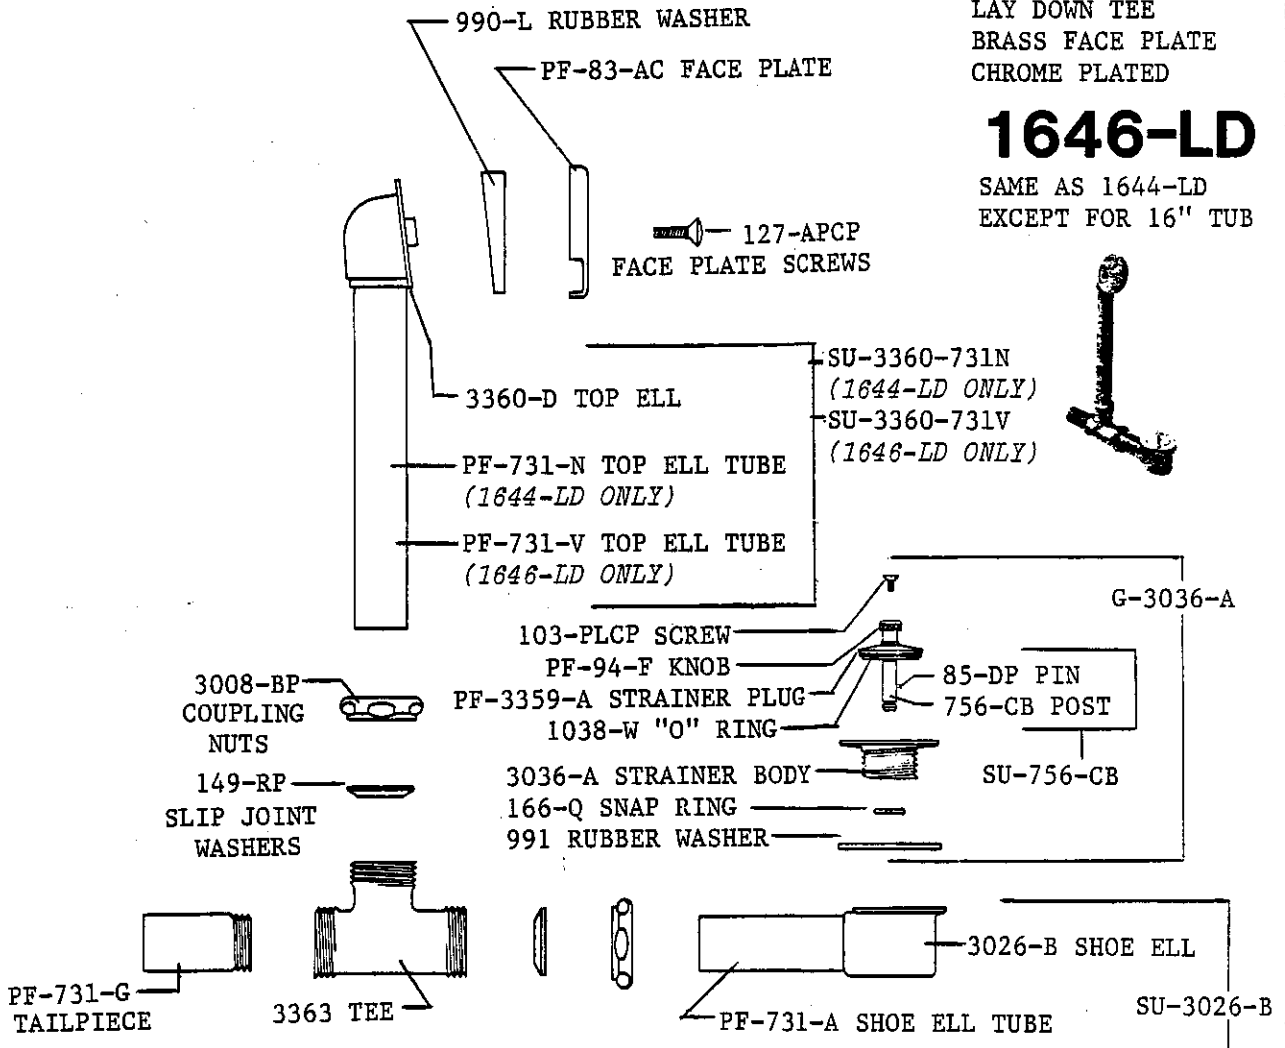

1644-LD

BATH DRAIN
CENTRALIFT -LIFT
AND TURN DRAIN
FOR 14" TUB
LAY DOWN TEE
BRASS FACE PLATE
CHROME PLATED

1646-LD

SAME AS 1644-LD
EXCEPT FOR 16" TUB

Central Brass