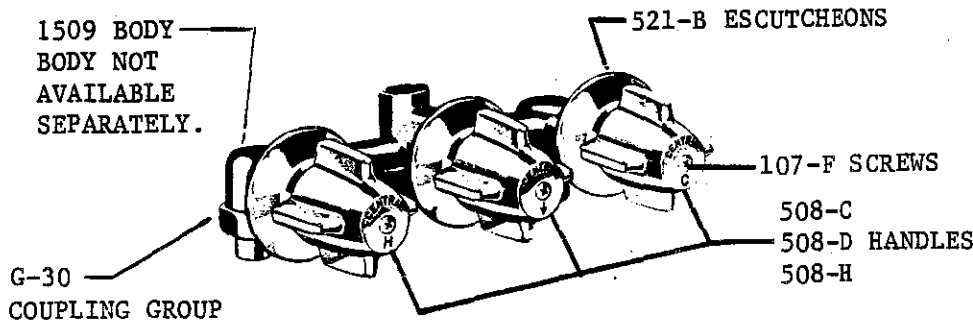

8" BATH & SHOWER FIXTURE
THREE VALVE, I.P. UNIONS, CAST
BRASS BODY, REPLACEABLE SEATS,
CHROME PLATED

0950

BODY ASSEMBLY ONLY

0958

BODY ASSEMBLY
WITH 1/2" IPS BRASS
SPOUT