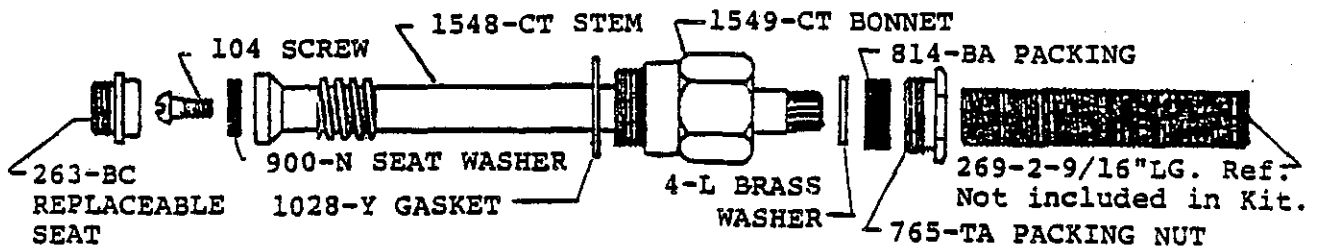

K-3-CT VALVE STEM UNIT WITH WASHERS AND REPLACEABLE SEAT