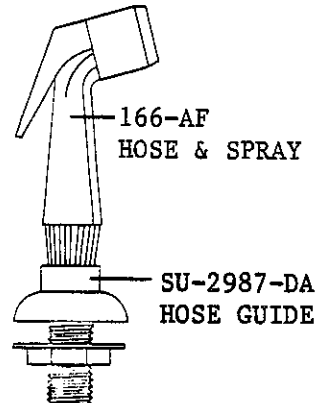

Central Brass

2950 East 55th Street Cleveland, Ohio 44127 (216) 883-0220

* G-1722-913

** K-1705 REPAIR KIT 1991

2091-AV

"LIMITED ON TIME"

HANDS-FREE-ELECTRONIC-FAUCET

AUTOMATIC LAVATORY FAUCET
24 Volt 60 Hz AC Operation
Infrared Sensor
1/8" Female Pipe Inlet
Decorator Cast Brass Spout
Chrome Plated Finish
Vandal Resistant