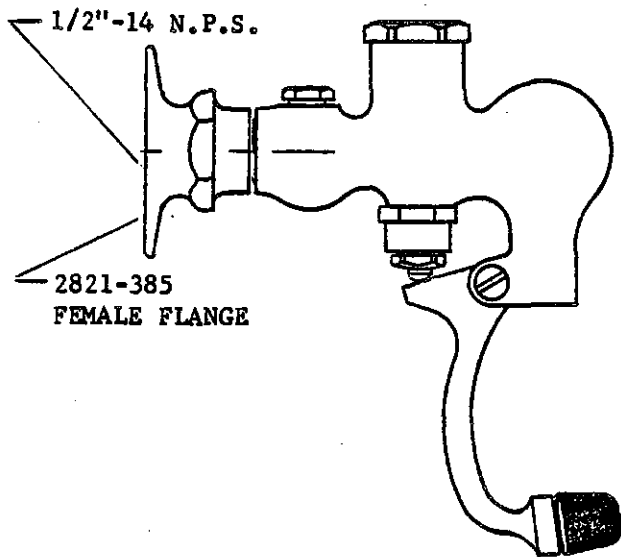

0386

CAST BRASS BODY
1/2" FEMALE WITH
STATIONARY FLANGE
CHROME PLATED FINISH