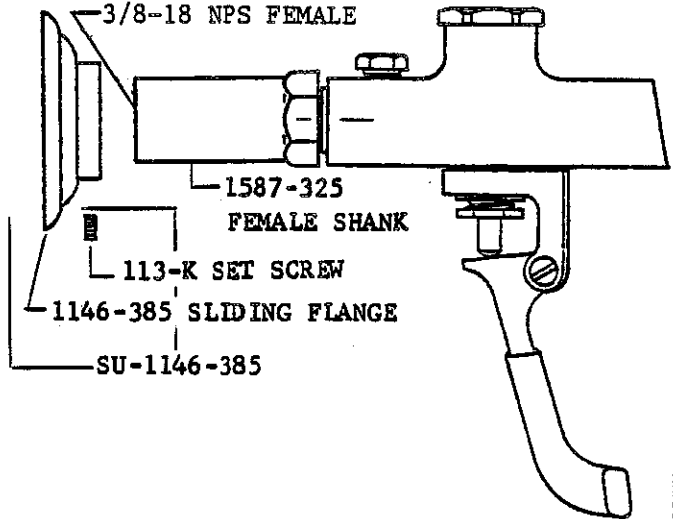

Central Brass

2950 East 55th Street Cleveland, Ohio 44127 (216) 883-0220

1991

0324

CAST BRASS BODY
 3/8-18 NPT MALE SHANK
 SLIDING FLANGE
 SET SCREW TYPE
 CHROME PLATED

0325

CAST BRASS BODY
 3/8-18 NPS FEMALE
 SLIDING FLANGE
 SET SCREW TYPE
 CHROME PLATED