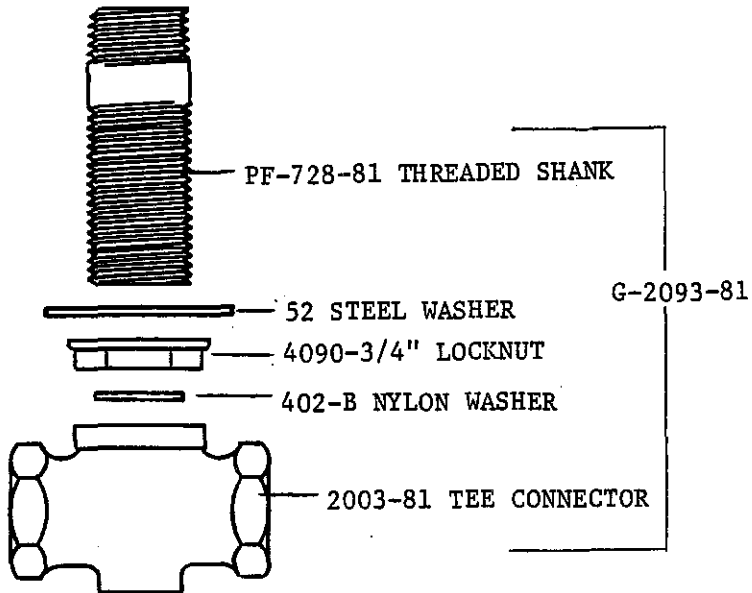

K-2093-81

ROMAN DECK MOUNTED SPOUT ONLY.
CHROME PLATED

Central Brass

2950 East 55th Street Cleveland, Ohio 44127 (216) 883-0220

1991