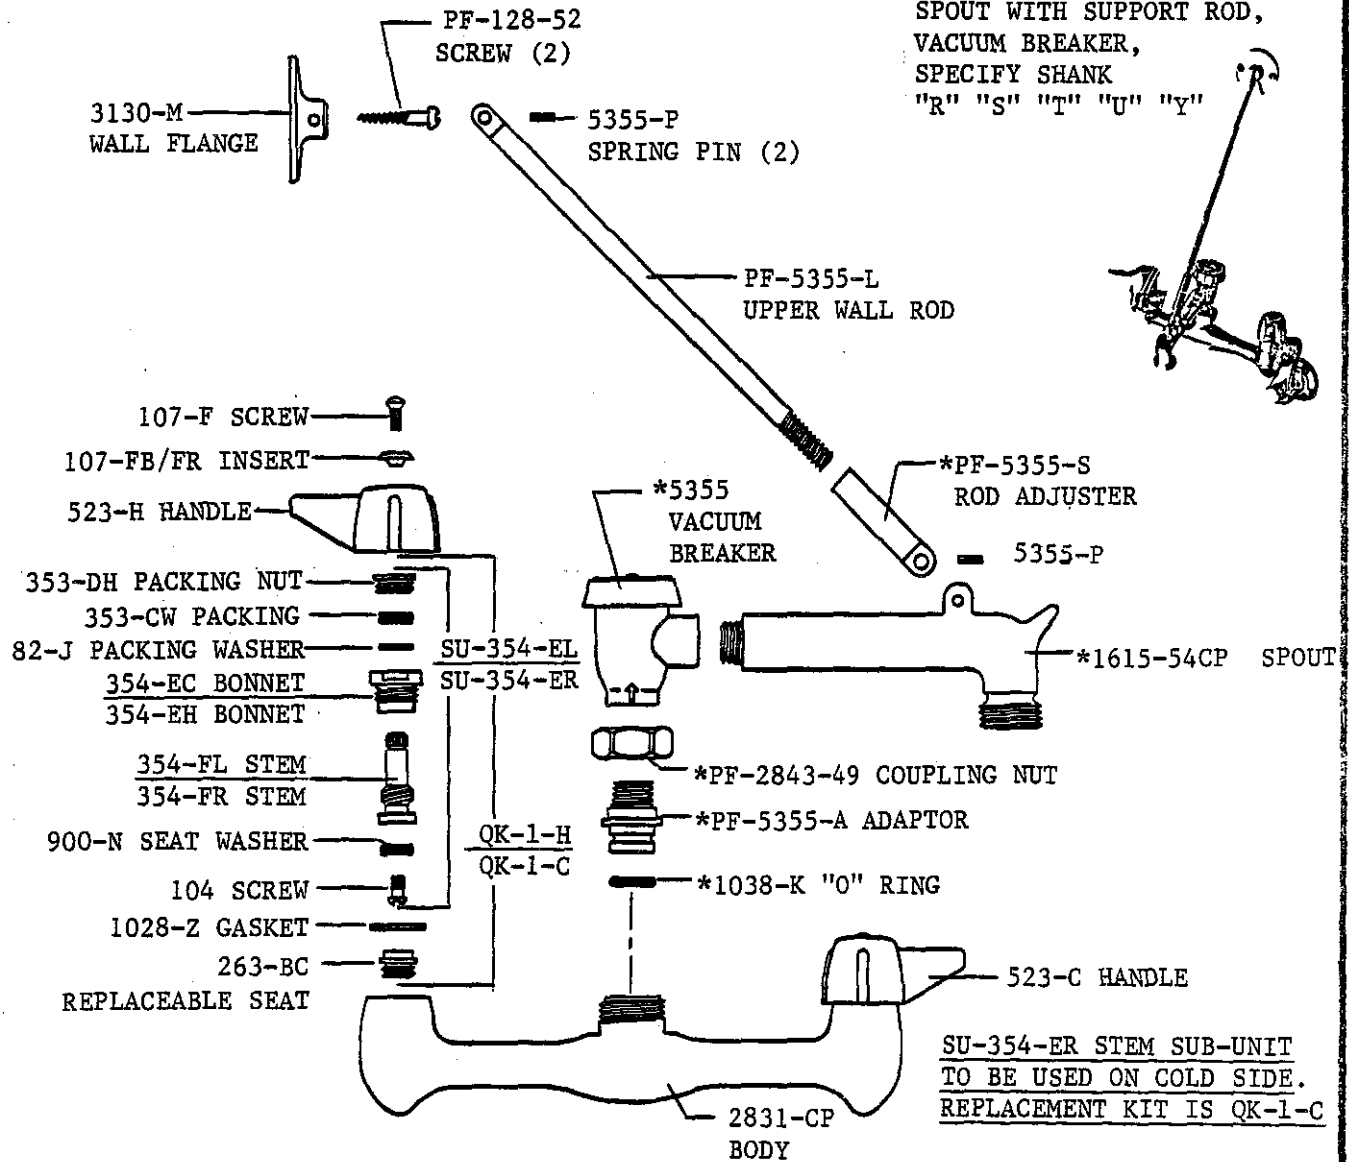

0054* Q

SERVICE SINK FAUCET
CAST BRASS BODY
CHROME PLATED
QUICK-PRESSION QUARTER-
TURN STEMS AND REPLACEABLE
SEATS, HOSE-END/PAIL HOOK
SPOUT WITH SUPPORT ROD,
VACUUM BREAKER,
SPECIFY SHANK
"R" "S" "T" "U" "Y"

SEE OTHER SIDE FOR SHANK INFORMATION.

*U-1615-54*02

Central Brass

2950 East 55th Street Cleveland, Ohio 44127 (216) 883-0220

1991