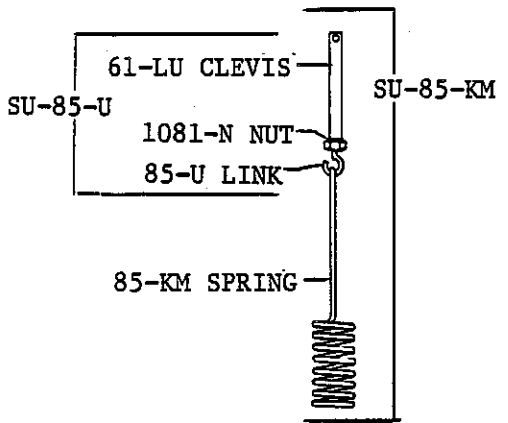

1674-LD

BATH DRAIN
POP-UP DRAIN
FOR 14" TUB WITH
LAY DOWN TEE.
CHROME PLATED TRIM

Central Brass

2950 East 55th Street Cleveland, Ohio 44127 (216) 883-0220