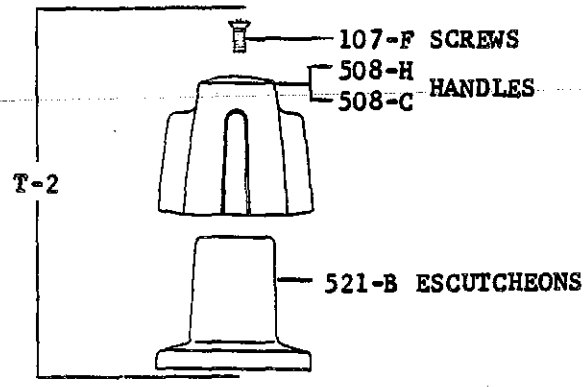

0455

WASH MACHINE FILLER
CAST BRASS BODY
1/2" N.P.S. UNION
INLET. 1/2" NPS FEMALE
OUTLET. 8" CENTER
CHROME PLATED HANDLES
AND ESCUTCHEONS.
REPLACEABLE SEATS

Central Brass