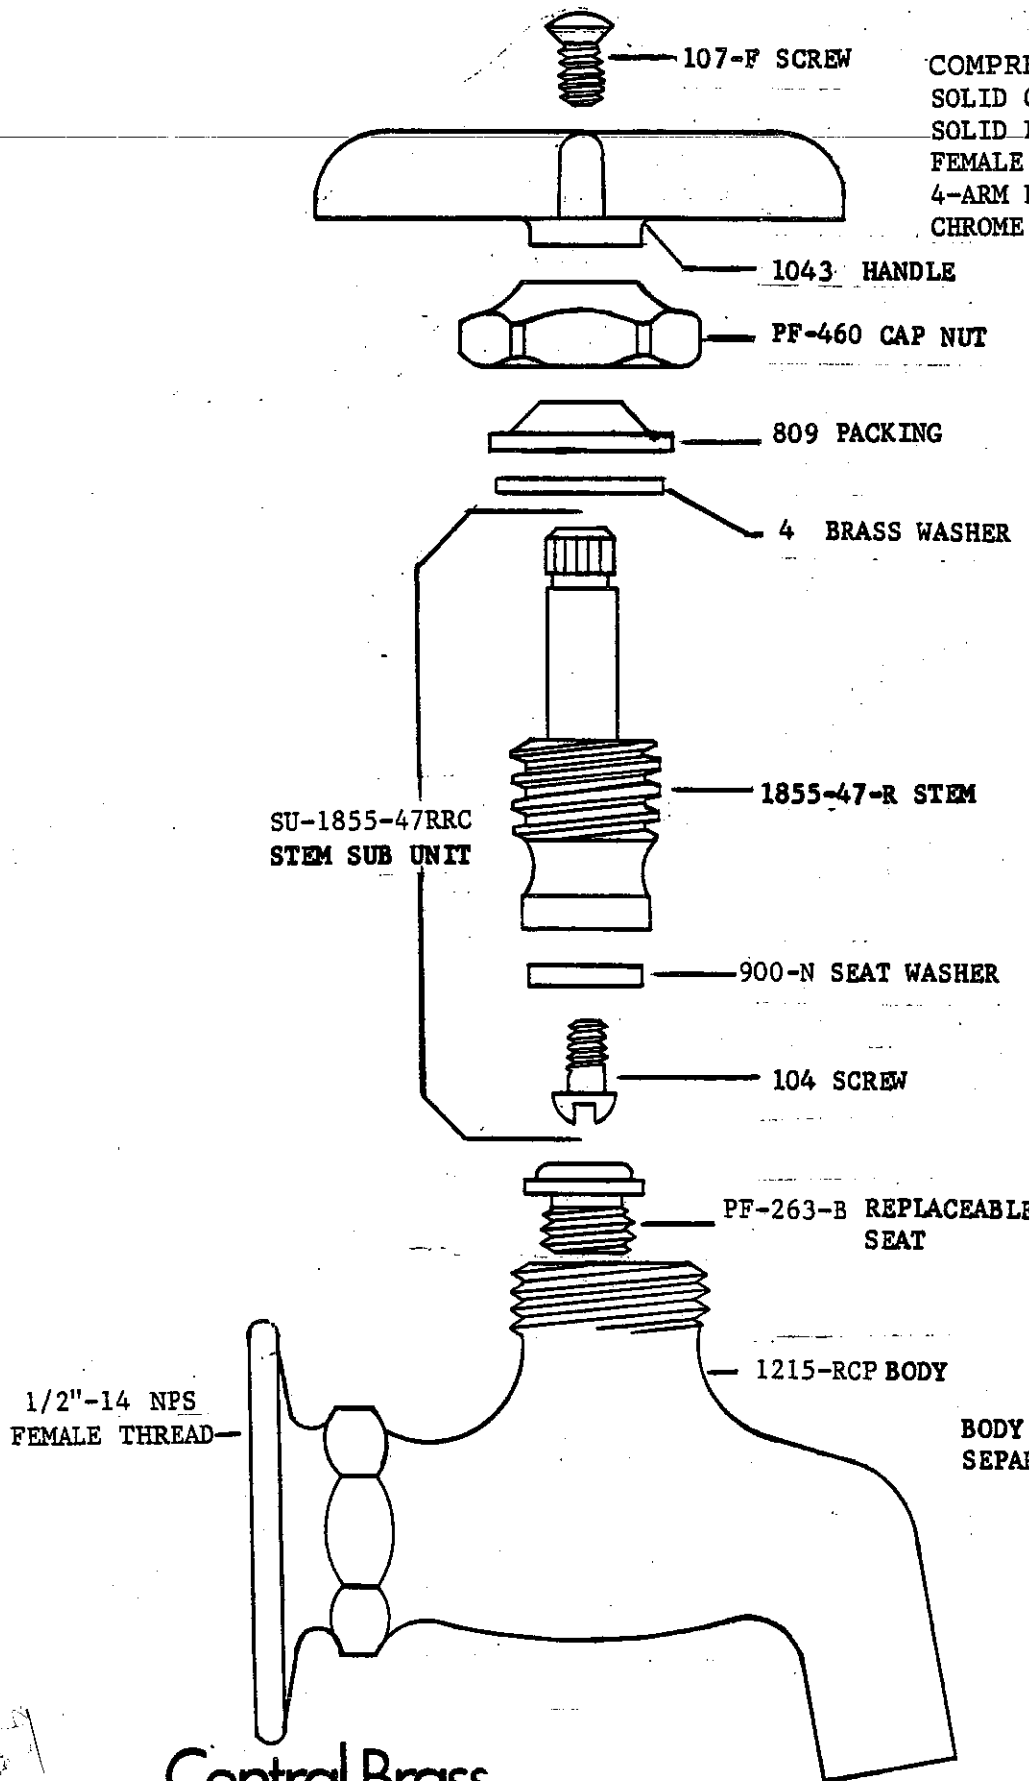

0007-1/2

COMPRESSION SINK FITTING
SOLID CAST BRASS BODY WITH
SOLID FLANGE, 1/2"-14 NPS
FEMALE THREADS, PLAIN END,
4-ARM HANDLE AND POLISHED
CHROME FINISH

BODY NOT AVAILABLE
SEPARATELY

Central Brass

East 55th Street Cleveland, Ohio 44127 (216) 883-0220

1991