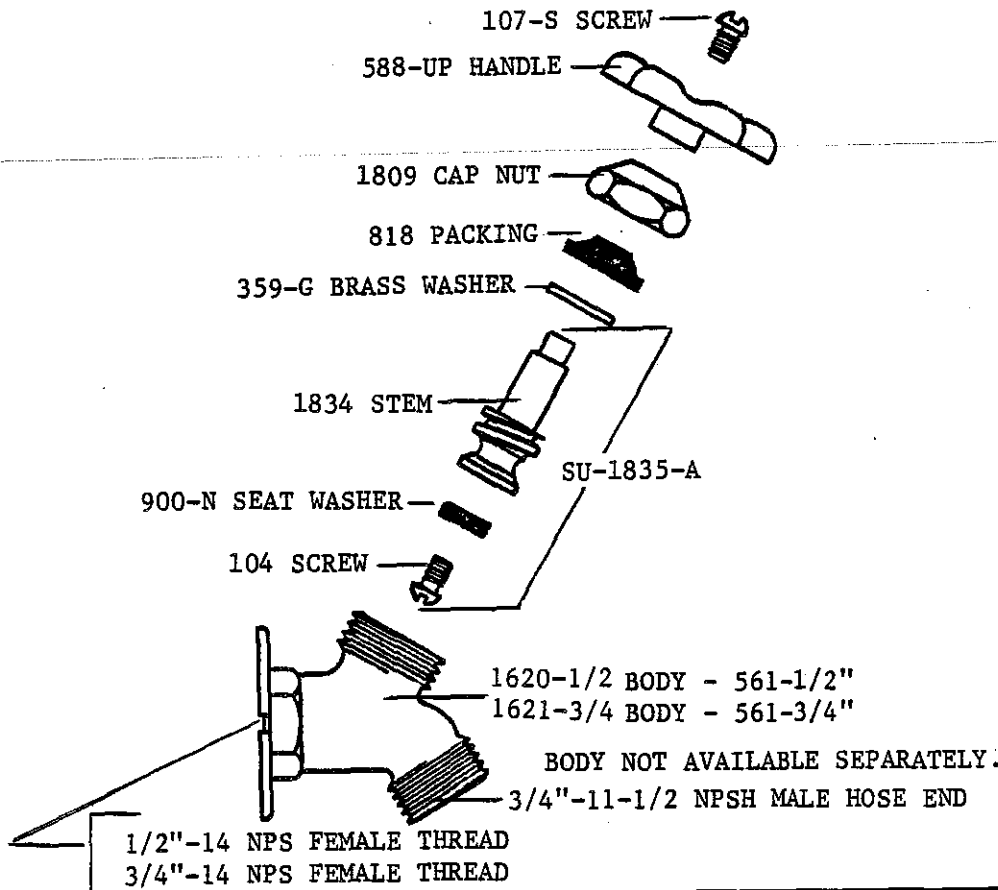

FOR 555-D USE:
5017-D BODY
105-H SCREWS
420-N NYLON WASHERS

Central Brass

2950 East 55th Street Cleveland, Ohio 44127 (216) 883-0220

1991

LAWN FAUCET

0561

CAST BRASS BODY WITH FLANGE

- 1/2"-14 NPS female.
- 3/4"-14 NPS female.