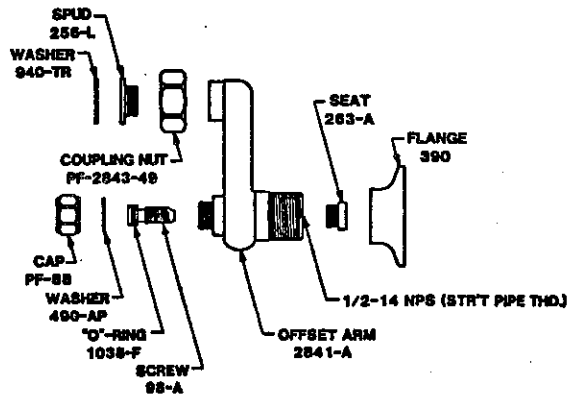

SU-2806
FEMALE FLANGE
ADJUSTABLE (6" to 9-1/2") CENTERS

T

SU-2846
MALE FLANGE
ADJUSTABLE (7-7/8" to 8-1/8") CENTERS

U

SU-2807
FEMALE FLANGE
ADJUSTABLE (7-7/8" to 8-1/8") CENTERS

Y

SU-2841-A
FEMALE FLANGE
ADJUSTABLE (3" to 13") CENTERS W/ INTEGRAL STOPS