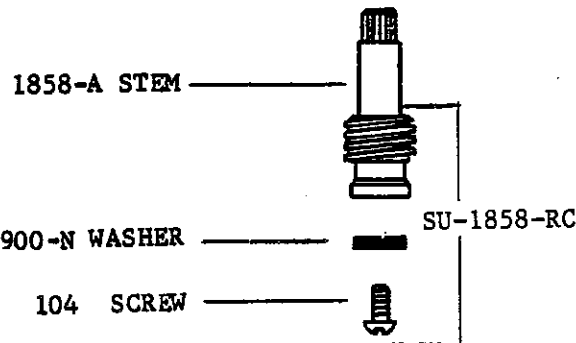

0239

SINGLE LAVATORY FAUCET
COMPRESSION BASIN COCK

CAST BRASS BODY
WITH FLANGE AND
CROSS HANDLE.
REPLACEABLE SEAT
CHROME PLATED

PF-263-B REPLACEABLE SEAT

1702-RL BODY
BODY NOT AVAILABLE SEPARATELY