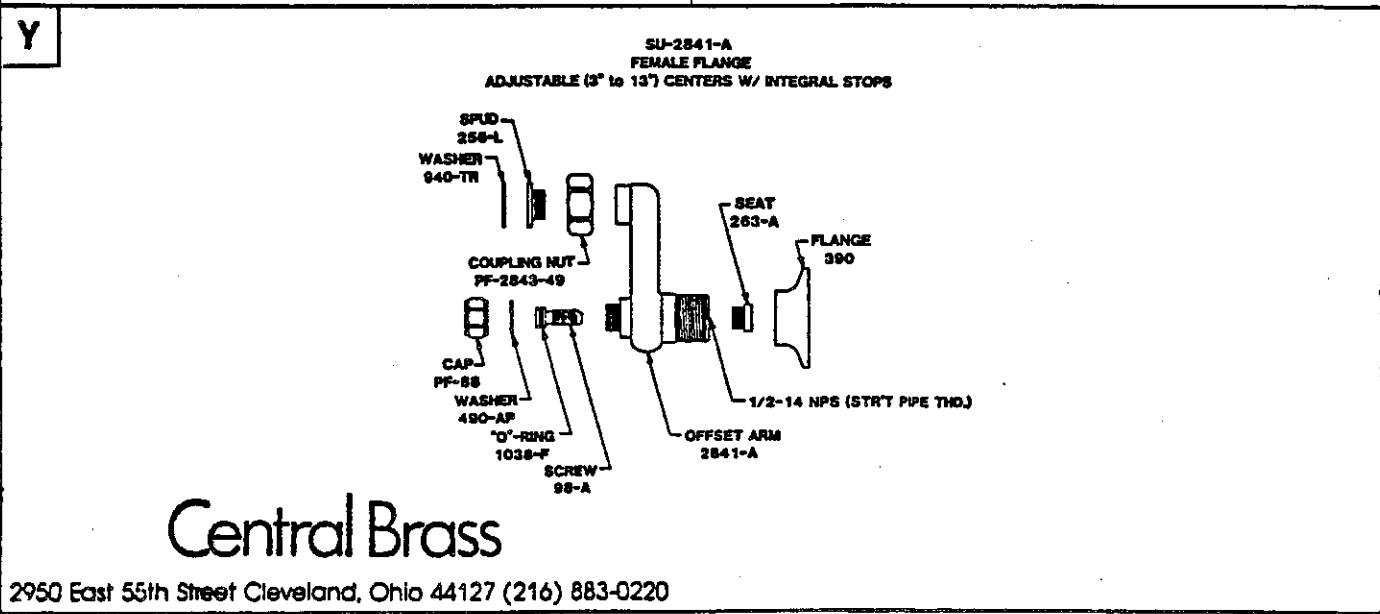

Central Brass

2950 East 55th Street Cleveland, Ohio 44127 (216) 883-0220