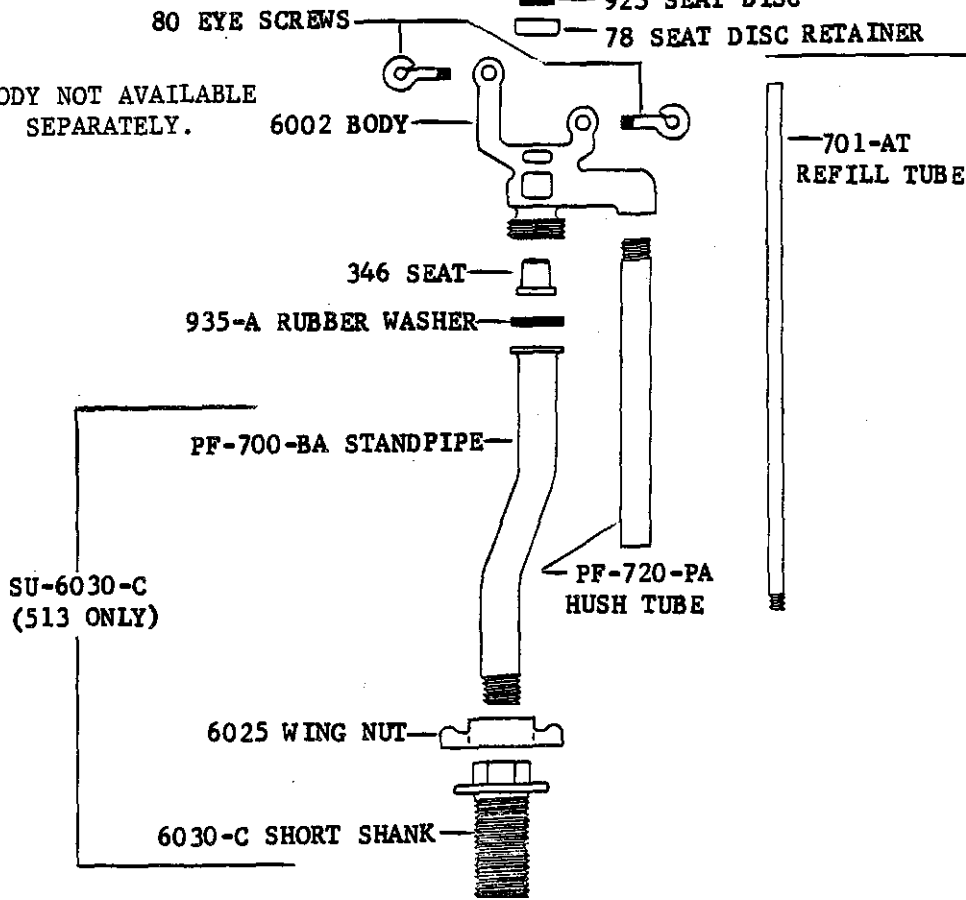

BALLCOCK

ORIGINAL PARAGON
ALL BRASS BALLCOCK
NYLON SEAT, ADJUSTABLE
HEAD. REPLACEABLE
SEAT. 1-3/4" SHANK
LENGTH.

BODY NOT AVAILABLE
SEPARATELY.

SU-6030-C
(513 ONLY)

G-901

0514

ORIGINAL PARAGON
ALL BRASS BALLCOCK,
NYLON SEAT, ADJUSTABLE
HEAD. REPLACEABLE
SEAT. 2-1/2" SHANK
LENGTH