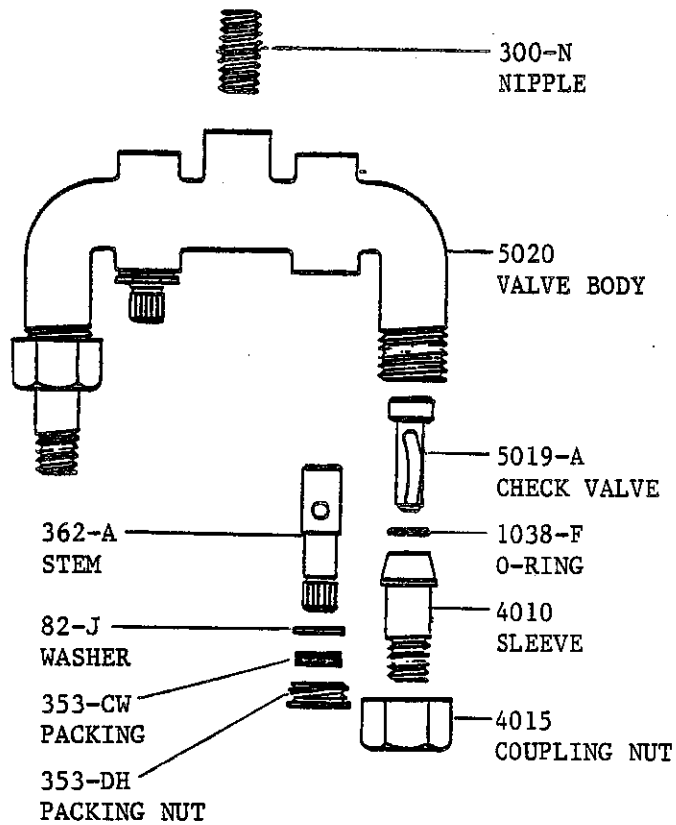

U-5021

TEMPERATURE CONTROL VALVE

DUAL REGULATION VALVES

BACK FLOW CHECK VALVES

Cast Brass Body

All Brass Components

1/4" Male Pipe Connections

Union Coupling Nuts

Central Brass

2950 East 55th Street Cleveland, Ohio 44127 (216) 883-0220

1991