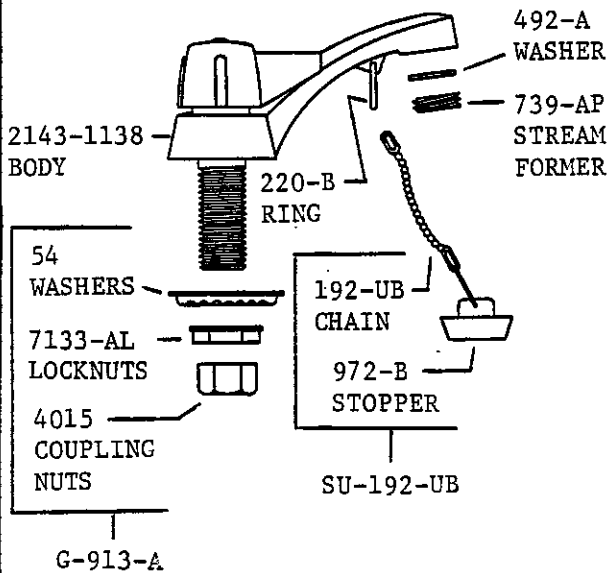

1139

LAVATORY FAUCET, Less Pull Rod Hole and with Chain Ring Only.

Central Brass

1137-AEL

CENTERSET FAUCET
CAST BRASS BODY
4" CENTERS

REPLACEABLE SEATS
WATER-SAVING AERATOR
6" BRASS ELBOW HANDLES
CHROME PLATED