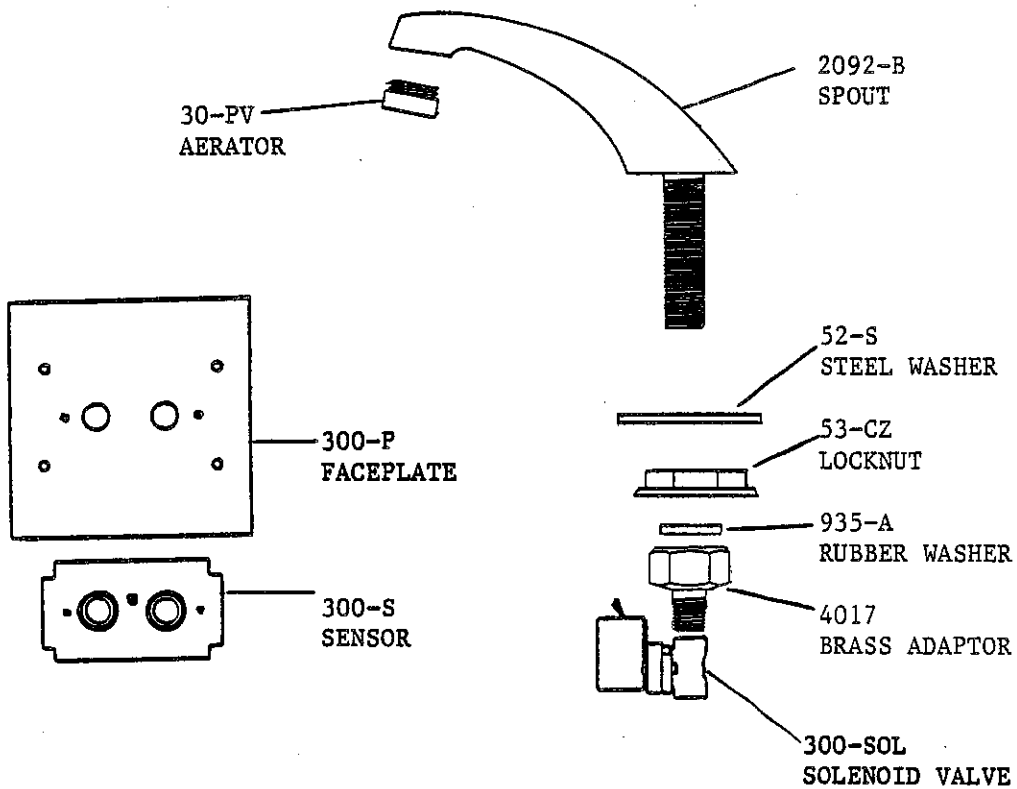

Central Brass

2950 East 55th Street Cleveland, Ohio 44127 (216) 883-0220

1991

0303-AV * E02

"LIMITED ON TIME"

HANDS-FREE-ELECTRONIC-FAUCET

AUTOMATIC LAVATORY FAUCET
110 Volt 60 Hz AC Operation
Infrared Sensor
1/4" Female Pipe Inlet
Decorator Spout Cast Brass
Chrome Plated Finish