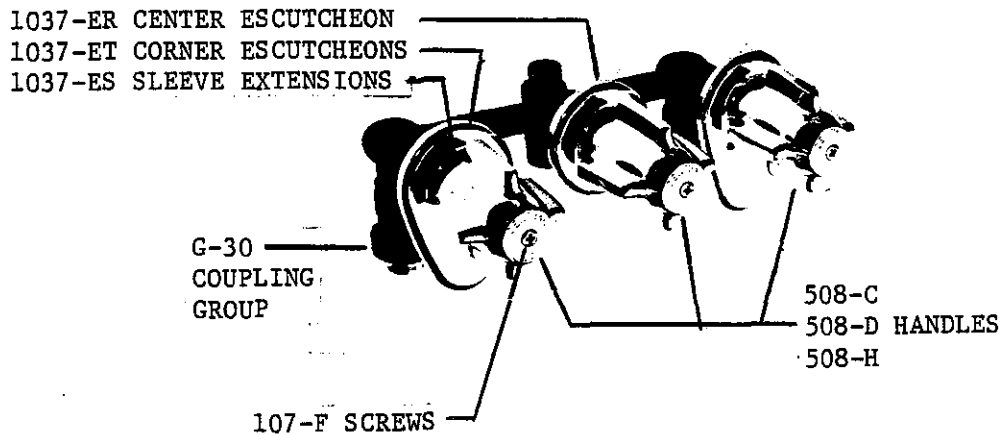

0968*1

BODY ASSEMBLY
 WITH 1/2" IPS BRASS
 SPOUT
 SHOWER HEAD, ARM
 AND FLANGE

0968-Z*1

BODY ASSEMBLY
 WITH 1/2" IPS ZAMAK
 SPOUT
 SHOWER HEAD, ARM
 AND FLANGE

SEE OTHER SIDE FOR STEM ASSEMBLIES

Central Brass