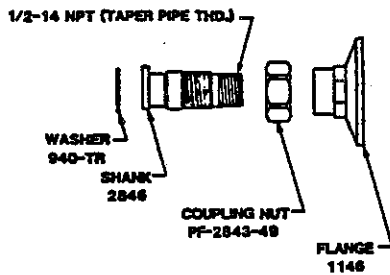

**SU-2848
MALE FLANGE
ADJUSTABLE (7-7/8" to 8-1/8") CENTERS**

U