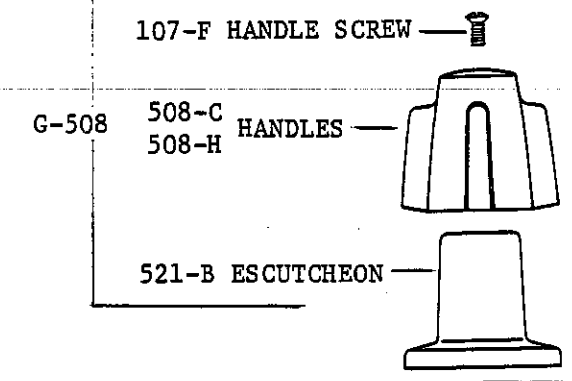

1240

SHOWER VALVE
WITH CAST BRASS BODY,
SINGLE BY-PASS AND
UNION-THREADED
ESCUTCHEON.
1/2-14 NPS FEMALE
I.P. UNION.
(SOLD IN PAIRS ONLY)
REPLACEABLE SEATS
CHROME PLATED TRIM

BODIES NOT AVAILABLE SEPARATELY.

Central Brass