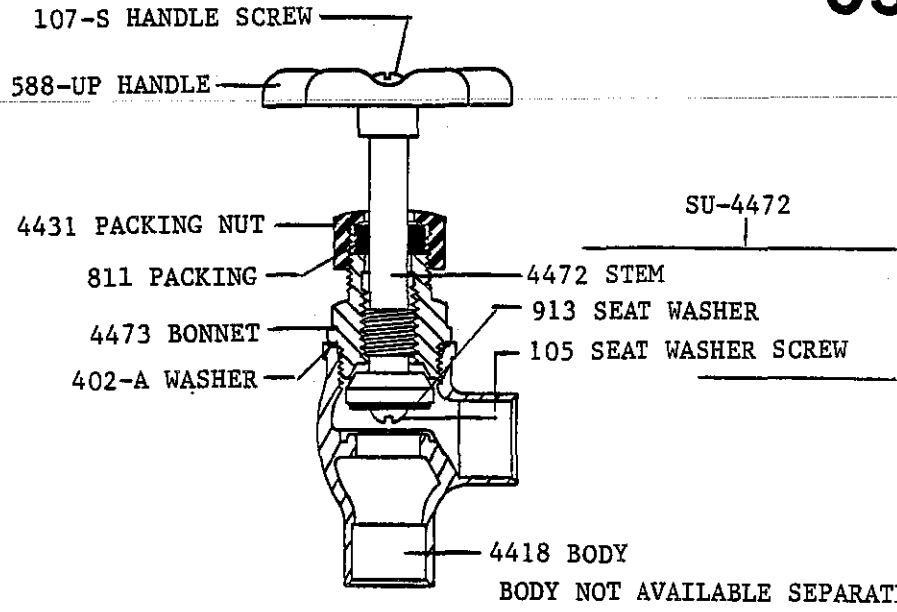

ANGLE VALVE
0597-1/2
CAST BRASS BODY
• 1/2" - C x C