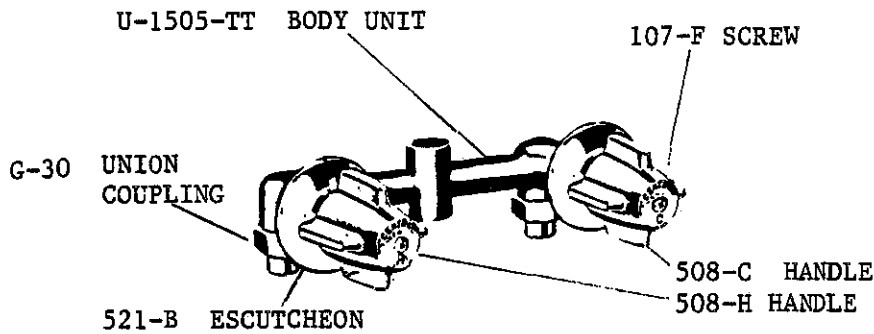

0986

BATH FILLER
TWO VALVE
1/2" PIPE UNIONS
CAST BRASS BODY
REPLACEABLE SEATS
SLIP FIT SPOUT
CHROME PLATED TRIM
BUILT-IN TRANSFER
VALVE