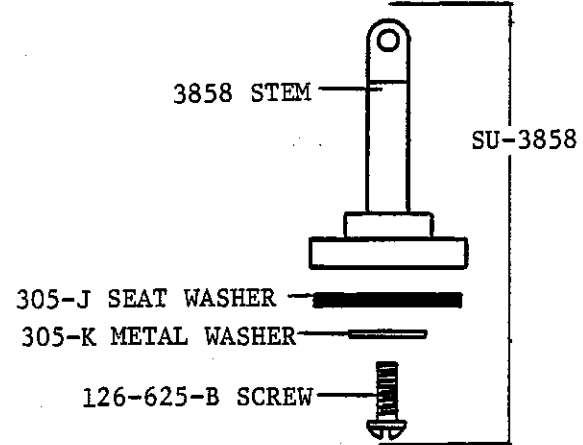

0029-1 1/4

SELF-CLOSING
RABBIT EAR FAUCET
1-1/4"-11-1/2 NPT FEMALE
THREAD, PLAIN END, ROUGH
BRASS FINISH