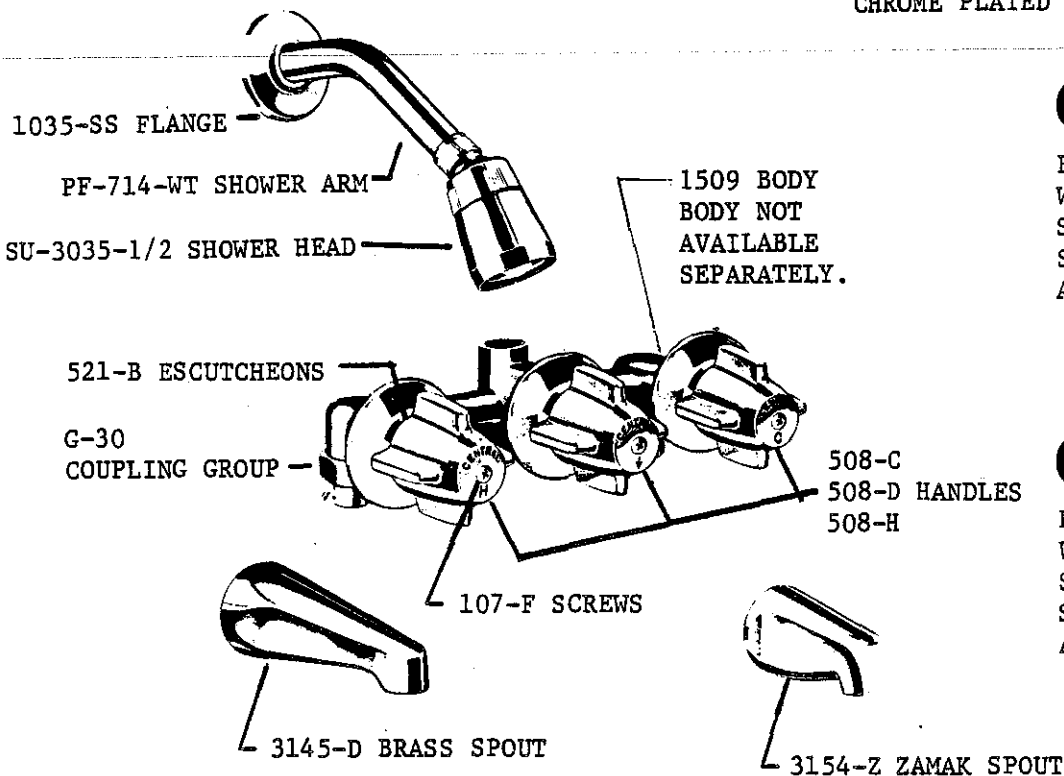

0968-Z

BODY ASSEMBLY
WITH 1/2" IPS ZAMAK
SPOUT
SHOWER HEAD, ARM
AND FLANGE

K-3-CT VALVE STEM UNIT WITH WASHERS AND REPLACEABLE SEAT

* SU-1548-CT

K-3-DT DIVERTER STEM UNIT - BUBBLE PACK

* SU-1548-CT

Central Brass