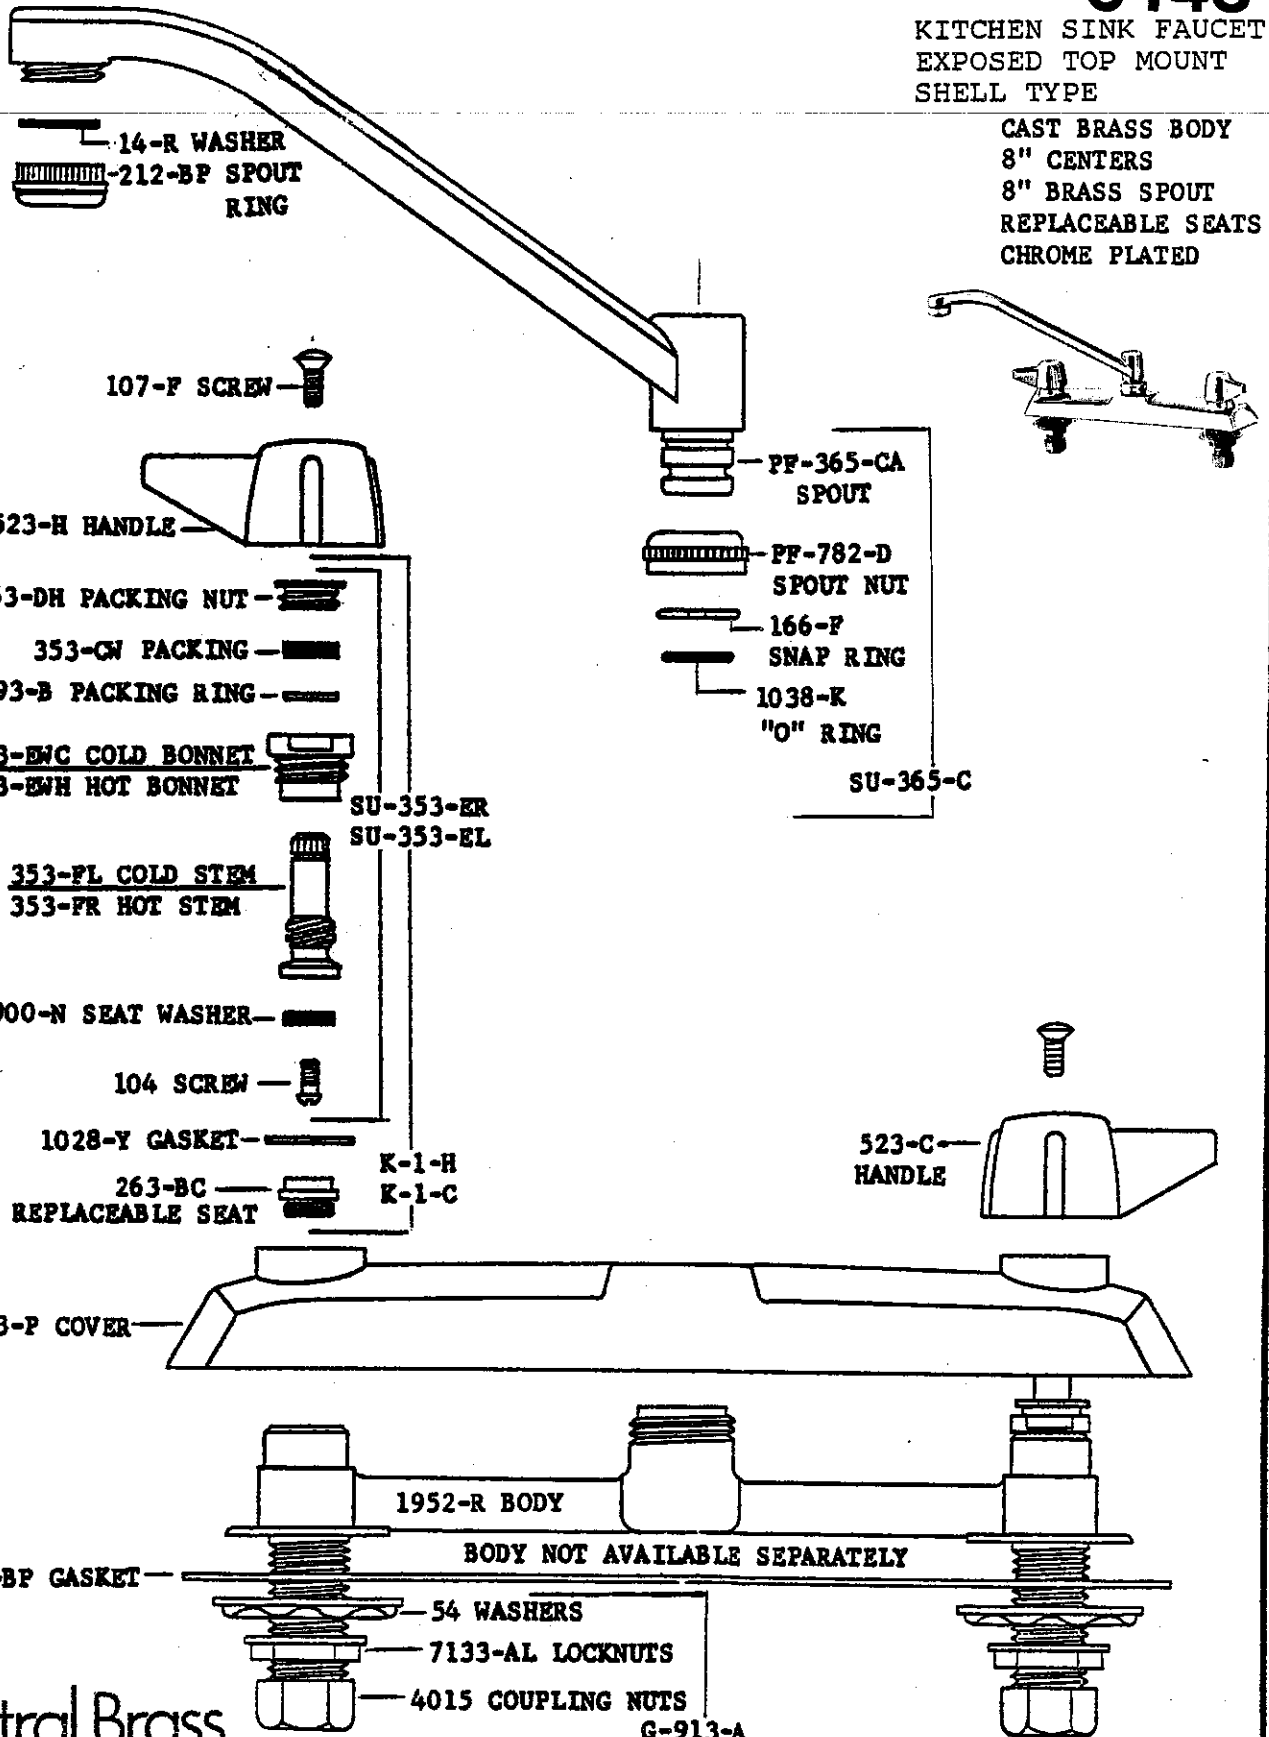

0148

KITCHEN SINK FAUCET
EXPOSED TOP MOUNT
SHELL TYPE

CAST BRASS BODY
8" CENTERS
8" BRASS SPOUT
REPLACEABLE SEATS
CHROME PLATED

Central Brass

2950 East 55th Street Cleveland, Ohio 44127 (216) 883-0220