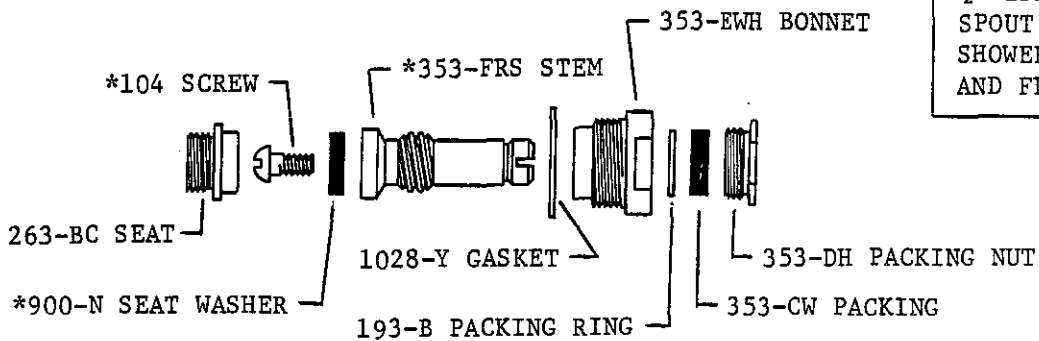

0997*1

BODY ASSEMBLY
BUILT-IN TRANSFER
VALVE
1/2" IPS DIVERTER
SPOUT
SHOWER HEAD, ARM
AND FLANGE

ASSY - SU-353-ERS (263-BC NOT INCLUDED)
SU-353-FRS = *