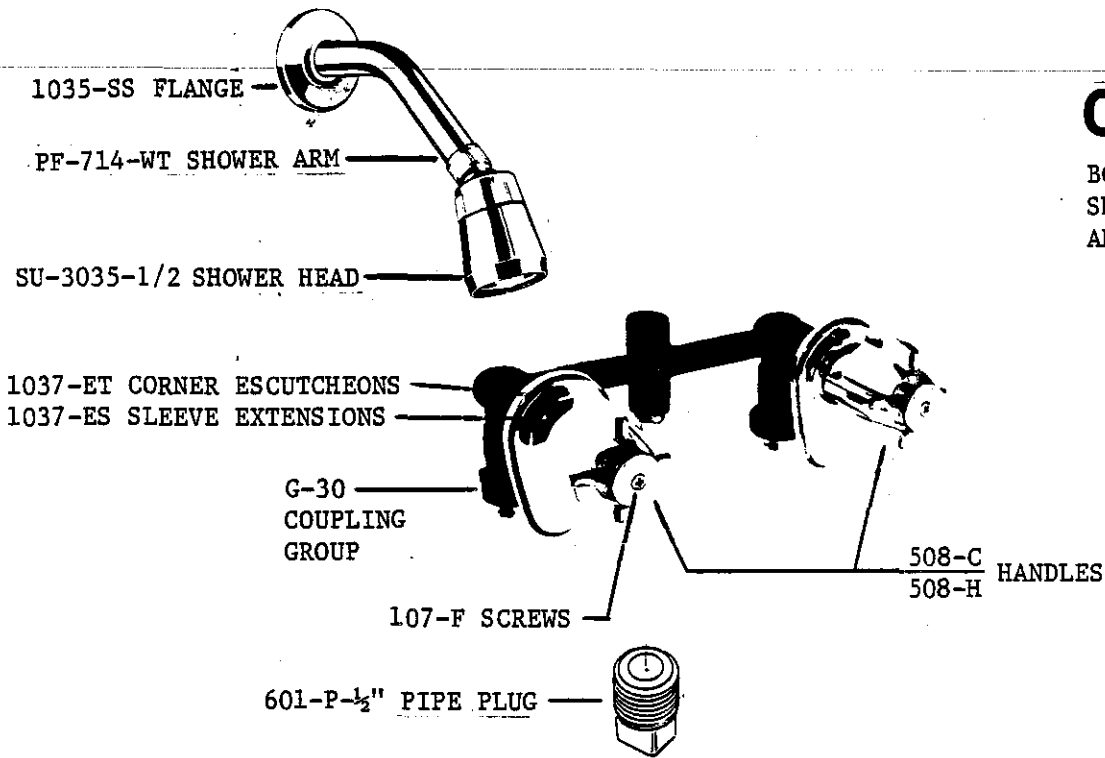

8" INTEGRAL BATH & SHOWER FIXTURE
TWO VALVE, I.P. UNIONS, CAST BRASS BODY,
REPLACEABLE SEATS, CHROME PLATED