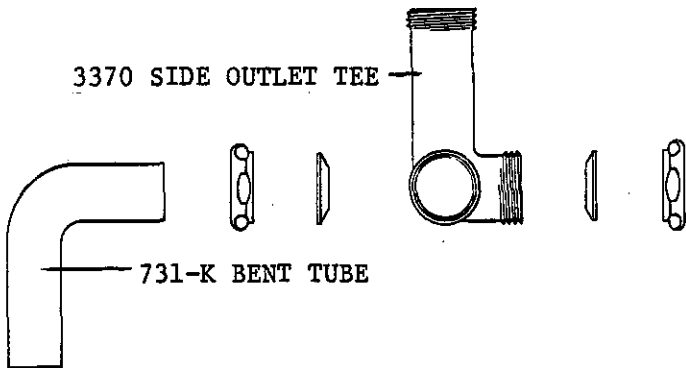

1675-S

BATH DRAIN
POP-UP DRAIN
WITH SIDE OUTLET
DRAIN.
CHROME PLATED TRIM

Central Brass

2950 East 55th Street Cleveland, Ohio 44127 (216) 883-0220

1991