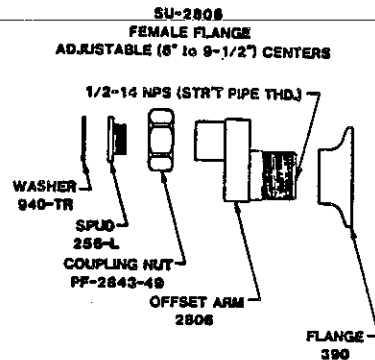

R

S

T

U

Central Brass

2950 East 55th Street Cleveland, Ohio 44127 (216) 883-0220