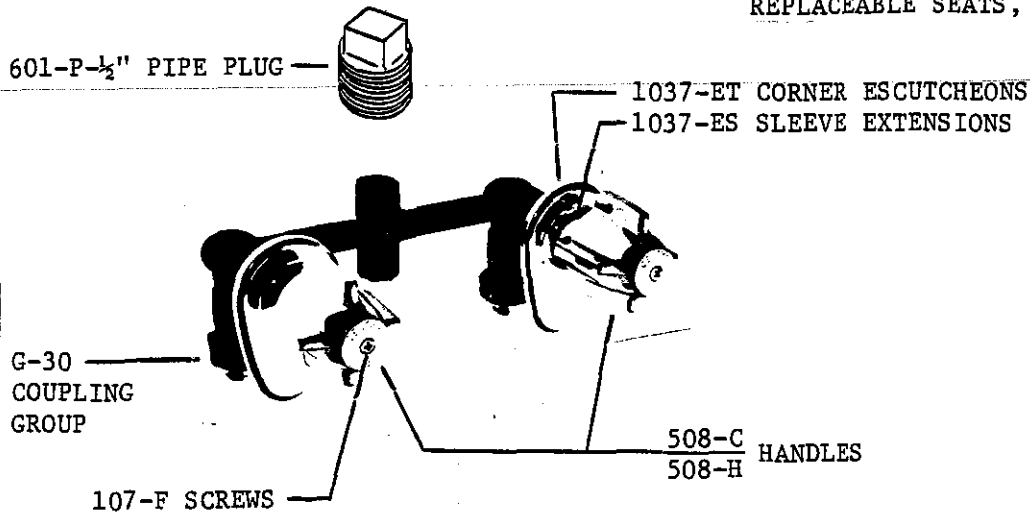

8" INTEGRAL BATH & SHOWER FIXTURE
TWO VALVE, I.P. UNIONS, CAST BRASS BODY,
REPLACEABLE SEATS, CHROME PLATED

0908*1

BODY ASSEMBLY
WITH 1/2" IPS BRASS
SPOUT

0908-Z*1

BODY ASSEMBLY
WITH 1/2" IPS ZAMAK
SPOUT