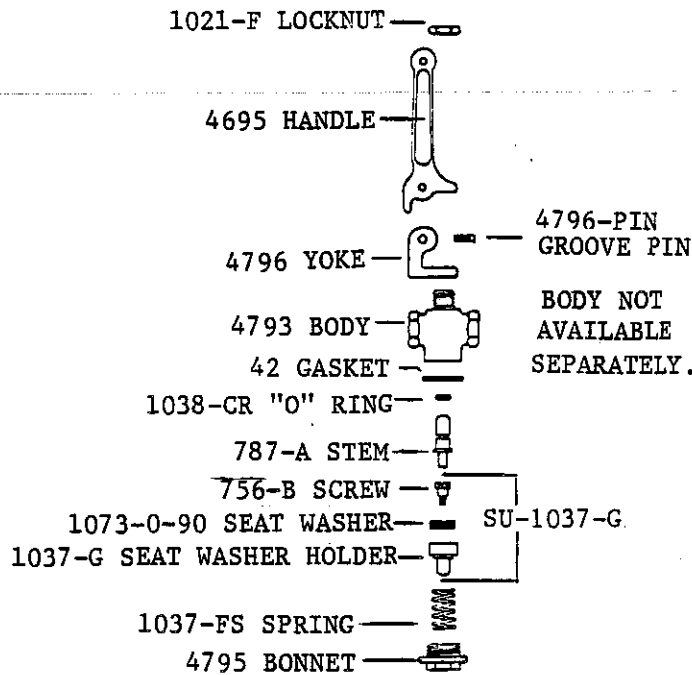

WHISTLE VALVE
0624-1/4

CAST BRASS BODY
1/4" NPS FEMALE
THREADS.

Straight Handle
assembled vertically
can be changed to
horizontal when
installed.

WHISTLE VALVE
0624-R-3/8

CAST BRASS BODY
3/8" NPS FEMALE
THREADS.

REPLACEABLE SEAT
Straight Handle
assembled vertically
can be changed to
horizontal when
installed.