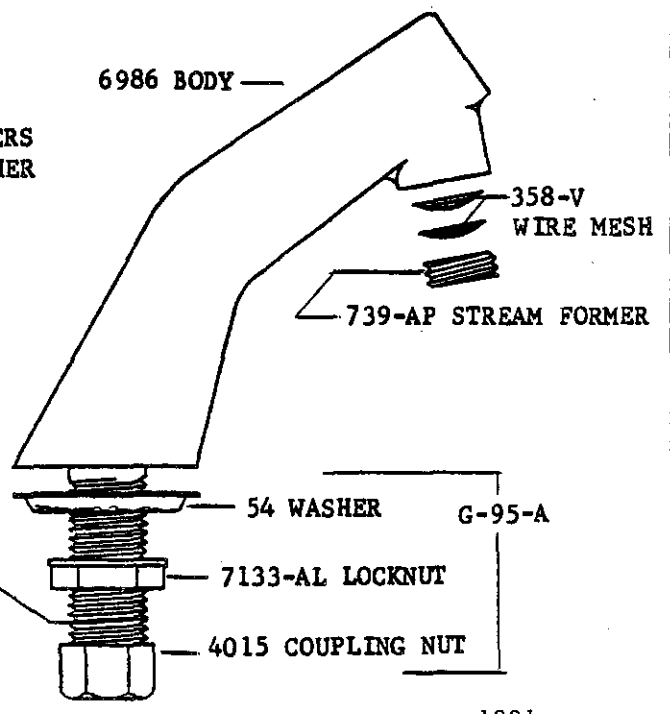

1/2"-14 NPS MALE SHANK

Central Brass