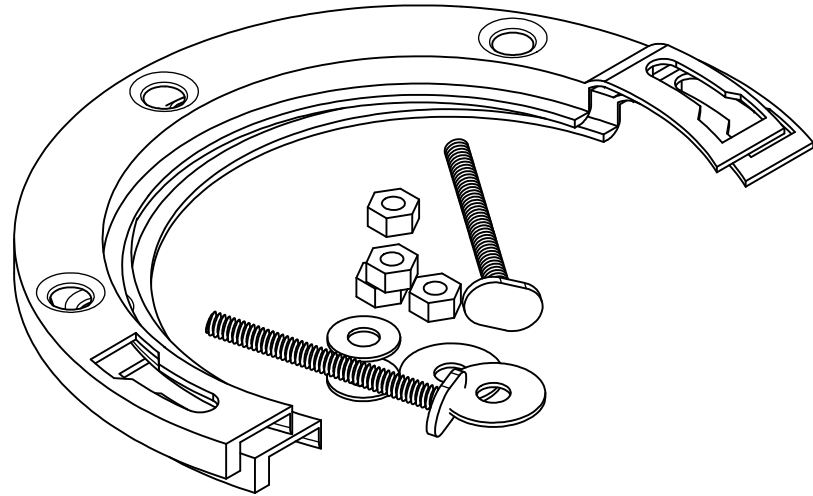

MOSS BAY REPAIR FLANGE

-FOR CORRODED AND RUSTED TOILET FLANGES
 -INSTALLS IN MINUTES

PHONE NUMBER
1-800-355-6637
 FAX NUMBER
1-800-462-6991
 SCALE 1.2 : 1 DATE 2-18-11
 SHEET
1 OF 1
 DRAWN BY
ASHLEY KRALOVEC

PART NO.	C85500				
DESCRIPTION	MOSS BAY REPAIR FLANGE				
CTN QTY	1				