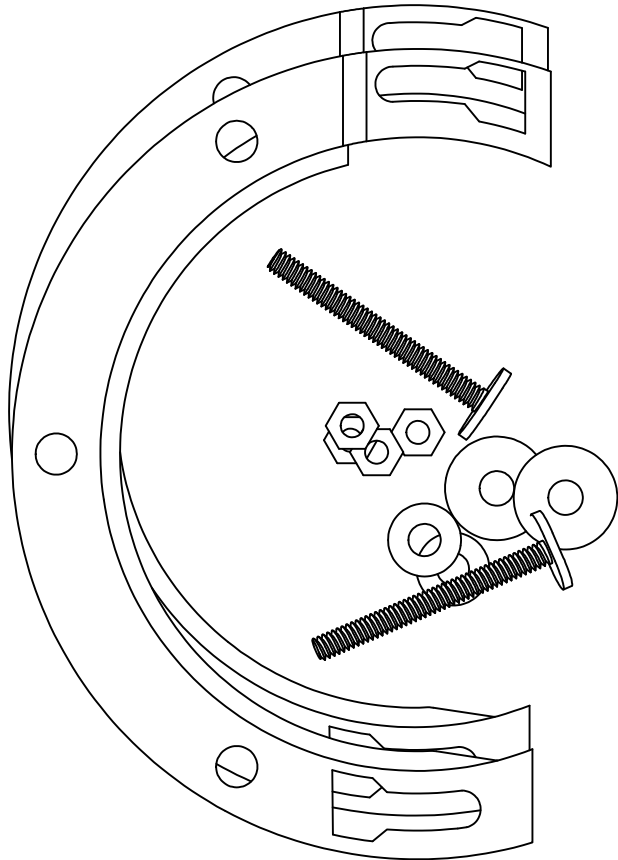

MOSS BAY REPAIR FLANGE

-FOR CORRODED AND RUSTED TOILET FLANGES
 -INSTALLS IN MINUTES

PHONE NUMBER
1-800-355-6637
 FAX NUMBER
1-800-462-6991
 SCALE 1.2 : 1 DATE 2-18-11
 SHEET
1 OF 1
 DRAWN BY
ASHLEY KRALOVEC

PART NO.	C85500				
DESCRIPTION	MOSS BAY REPAIR FLANGE				
CTN QTY	1				