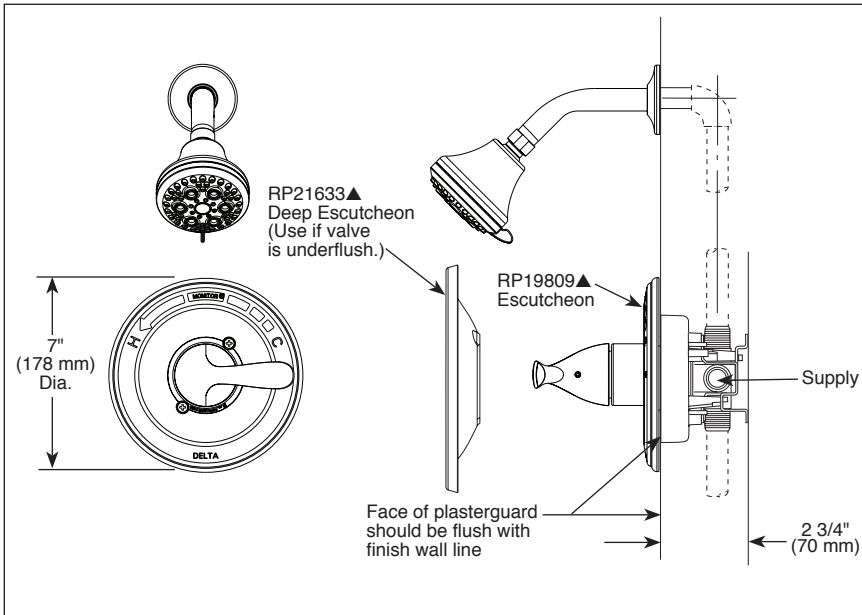

see what Delta can do™
TUB AND SHOWER FAUCET TRIM

- Classic Bath Collection
- Valve Only (T13020 Series)
- Tub Only (T13120 Series)
- Shower Only (T13220 Series)

FEATURES:

- 13 Series pressure balanced bath mixing valve trim
- "H2O" models include H₂Okinetic® Technology shower head

STANDARD SPECIFICATIONS:

- Maintains a balanced pressure of hot and cold water even when a valve is turned on or off elsewhere in the system.
- For use with MultiChoice® Universal rough valve body. (R10000 Series)
- Back-to-back installation capability
- Solid brass forged body
- Temperature only controlled with metal lever handle
- Field adjustable to limit handle rotation into hot water zone
- 120° maximum handle rotation
- All parts replaceable from the front of the valve
- T13220-H2OT uses 52658-PK
- DPE = 1" deeper escutcheon (RP21633)
- Stem extension kit RP77991 can be ordered to allow for an additional 1 3/4" wall thickness. RP77991 ships with chrome escutcheon screws. For special finishes also order RP12630 escutcheon screws in desired finish.
- Shower head max flow rate 1.5 gpm @ 80 psi, 5.7 L/min @ 550 kPa (T13220-H2OT)
- Shower head max flow rate 1.75 gpm @ 80 psi, 6.6 L/min @ 550 kPa (T13020, T13020-DPE, T13220, T13220-SHC)
- **Note:** Product will be marked with flow rate of specific shower head

COMPLIES WITH:

- ASME A112.18.1 / CSA B125.1
- ASSE 1016
- Indicates compliance to ICC/ANSI A117.1 - Valve control only
- EPA WaterSense®

Submitted Model No.: _____

Specific Features: _____

▲ Designate proper finish suffix
 Delta reserves the right (1) to make changes in specifications and materials, and (2) to change or discontinue models, both without notice or obligation. Dimensions are for reference only. See current full-line price book or www.deltafaucet.com for finish options and product availability.
 DSP-B-T13020 Rev. T