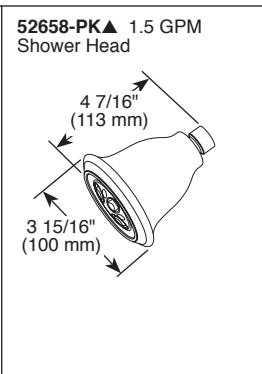

▲ Designate proper finish suffix
Delta reserves the right (1) to make changes in specifications and materials, and (2) to change or discontinue models, both without notice or obligation. Dimensions are for reference only. See current full-line price book or www.deltafaucet.com for finish options and product availability.
DSP-B-T13020 Rev. T