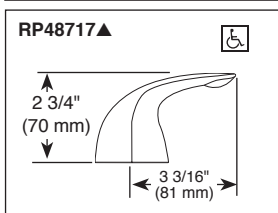

▲ Designate proper finish suffix
Delta reserves the right (1) to make changes in specifications and materials, and (2) to change or discontinue models, both without notice or obligation. Dimensions are for reference only. See current full-line price book or www.deltafaucet.com for finish options and product availability.
DSP-B-T13020 Rev. T