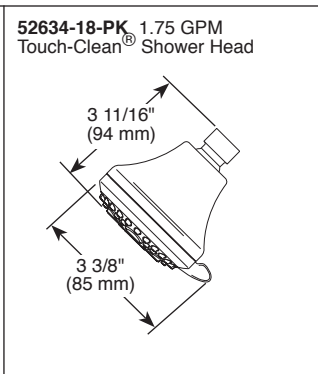

▲ Designate proper finish suffix
Delta reserves the right (1) to make changes in specifications and materials, and (2) to change or discontinue models, both without notice or obligation. Dimensions are for reference only. See current full-line price book or www.deltafaucet.com for finish options and product availability.
DSP-B-T13020 Rev. T