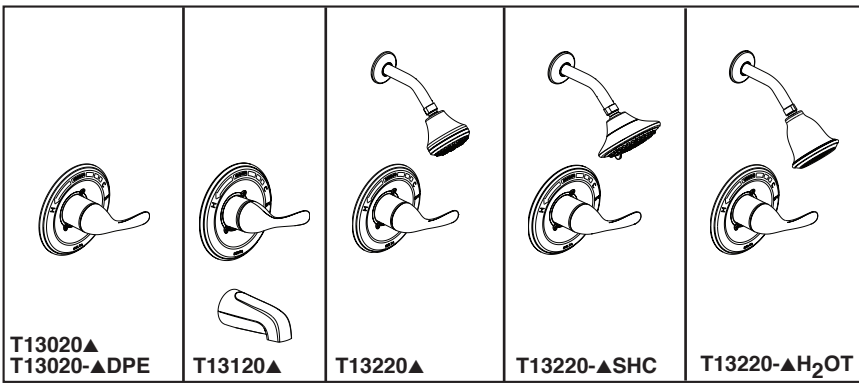

WARRANTY

- Parts and Finish - Lifetime limited warranty; or for commercial purchasers, 10 years for multi-family residential (apartments and condominiums) and 5 years for all other commercial uses, in each case from the date of purchase.
- Electronic Parts and Batteries (if applicable) - 5 years from the date of purchase; or for commercial purchasers, 1 year from the date of purchase. No warranty is provided on batteries.

COMPLIES WITH:

- ASME A112.18.1 / CSA B125.1
- ASSE 1016
- Indicates compliance to ICC/ANSI A117.1 - Valve control only
- EPA WaterSense®

Submitted Model No.: _____

Specific Features: _____