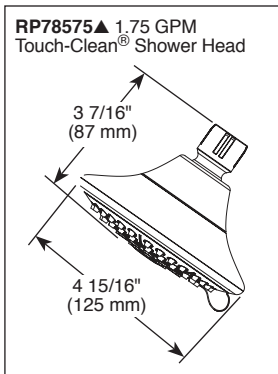

▲ Designate proper finish suffix
Delta reserves the right (1) to make changes in specifications and materials, and (2) to change or discontinue models, both without notice or obligation. Dimensions are for reference only. See current full-line price book or www.deltafaucet.com for finish options and product availability.
DSP-B-T13020 Rev. T