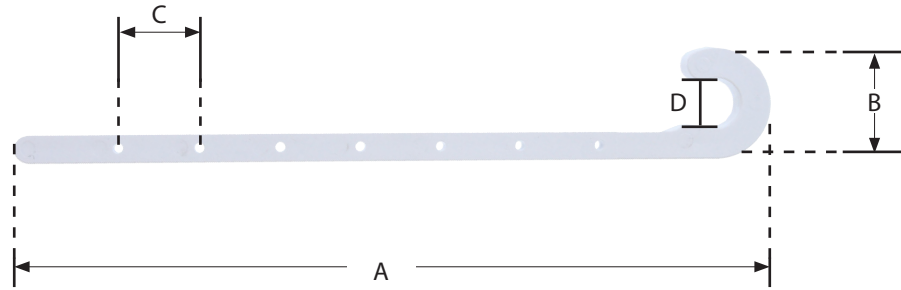

CTS J-HOOK PIPE HANGER

- Safely secures
- Designed for use with copper pipe
- Fabricated of durable ABS plastic
- Multiple nail holes for pipe attachment at varying angles
- Nails included
- Eliminates corrosion and electrolysis on copper pipe

Part No.	Pipe Size	Length	Thickness	A	B	C	D
J01050	0.50"	4"	0.35"	6"	1.33"	0.65"	0.50"
J01057	0.50"	7.50"	0.35"	9.50"	1.50"	1"	0.50"
J01075	0.75"	4"	0.35"	6.44"	1.56"	0.64"	0.87"
J01077	0.75"	7.50"	0.35"	9.50"	1.62"	1.12"	0.87"
J01100	1"	4"	0.35"	7.31"	1.81"	0.78"	0.98"