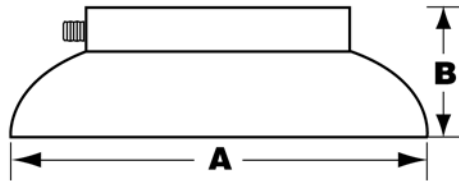

Job Name:

Submittal Number:

NO.	SIZE
1127	1-1/4" x 6"
2127	1-1/2" x 6"
3127	2" x 6"

NO.	SIZE	A	B
127038	3/8" I.P.S.	2.39"	.73"
127050	1/2" I.P.S.	2.25"	.7"
127058	5/8" O.D. (1/2" Copper)	2.39"	.73"
127069	11/16" O.D.	2.39"	.73"
127075	3/4" I.P.S.	2.25"	.7"
127078	7/8" O.D. (3/4" Copper)	2.25"	.7"
127100	1" I.P.S.	2.75"	.9"
1271251	1-1/4" I.P.S.	2.765"	.95"
1271250	1-1/4" O.D.	2.95"	1"
1271501	1-1/2" I.P.S.	2.95"	.9"
1271500	1-1/2" O.D.	2.95"	1"
1271580	1-5/8" O.D. (1-1/2" Copper)	2.8"	.9"
1271720	1-23/32" O.D.	Discontinued	
1272001	2" I.P.S.	3.675"	.9"
1272000	2" O.D.	3.3"	.95"

NO.	SIZE
N038015	3/8" x 1-1/2"
N038020	3/8" x 2"
N038030	3/8" x 3"
N038035	3/8" x 3-1/2"
N038040	3/8" x 4"
N038045	3/8" x 4-1/2"
N038050	3/8" x 5"
N038055	3/8" x 5-1/2"
N038060	3/8" x 6"
N038065	3/8" x 6-1/2"
N038100	3/8" x 10"
N038120	3/8" x 12"
N038150	3/8" x 15"
N038200	3/8" x 20"
N038240	3/8" x 24"
N050030	1/2" x 3"
N050040	1/2" x 4"
N050050	1/2" x 5"
N050055	1/2" x 5-1/2"
N050060	1/2" x 6"
N050080	1/2" x 8"
N125060	1-1/4" x 6"
N150060	1-1/2" x 6"
N200060	2" x 6"

Specifications:

All Cast Brass Nipples and Set Screw Flanges for use with P-Traps, supplies and shower arms. Highly polished and heavy chrome plated.