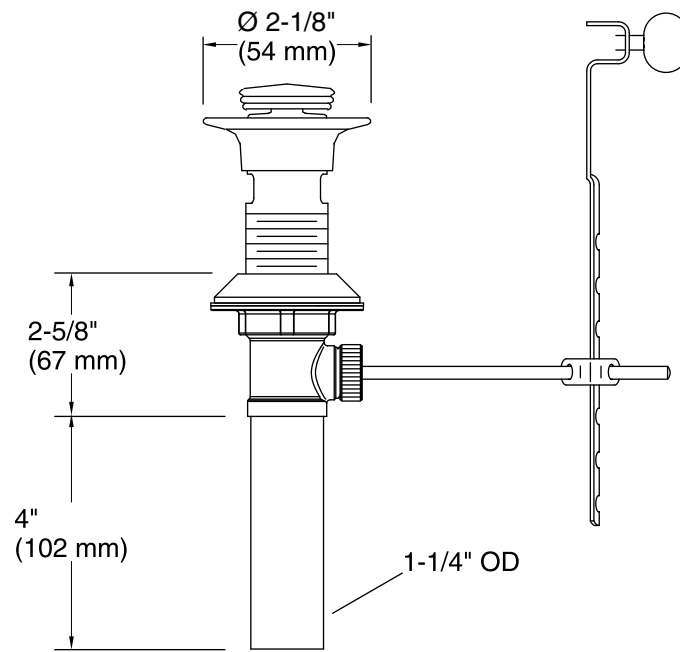

Features

- Solid brass construction ensures durability and reliability.
- KOHLER finishes resist corrosion and tarnishing, exceeding industry durability standards over two times.
- 1-1/4" connection.
- Brass tailpiece.

Codes/Standards

ASME A112.18.2/CSA B125.2

Kohler One-Year Limited Warranty

See website for detailed warranty information.

Available Color/Finishes

Color tiles intended for reference only.

Color	Code	Description
	CP	Polished Chrome
	SN	Vibrant® Polished Nickel
	PB	Vibrant® Polished Brass
	BN	Vibrant® Brushed Nickel
	2BZ	Oil-Rubbed Bronze
	VNT	Vintage Nickel

Pop-Up Drain

Technical Information

All product dimensions are nominal.

Notes

Install this product according to the installation guide.