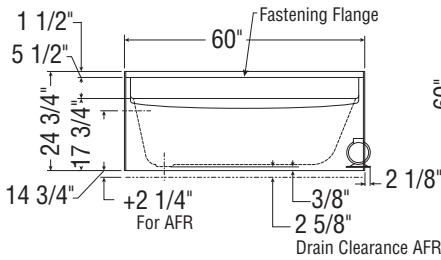

## Standard Features:

- 5 1/2 inch wrap around backsplash
- Integrated apron & tiling flange
- Deck for faucet
- 15 3/4 inch deep sump
- Bottom bathing well : 41 1/2 inch L x 24 inch W
- 2 inch Above-The-Floor rough available
- Right, left or center drain

# GT-4260 alcove bathtub

**Model number:**

**141082**

**Dimensions:** 60" x 41" x 23"

**Installation:** Alcove

**Material:** AcrylX™

GT-4260 R  
GT-4260 L (shown)

GT-4260 Center Drain

All dimensions are approximate. Structure measurements must be verified against the unit to ensure proper fit.

**Dimensions:**

60 x 40 1/2 x 23 1/4 in.  
(1524 x 1029 x 591 mm)

**Water capacity:**

76 gallons - 286 liters

**Weight:**

92 lbs - 41.73 kg

**Bathing well:**

41 1/2 X 24 in.  
(1054 X 610 mm)

**Deep sump height:**

16 1/4 in. - 413 mm

**Deck width:**

4 1/2 in. - 114 mm