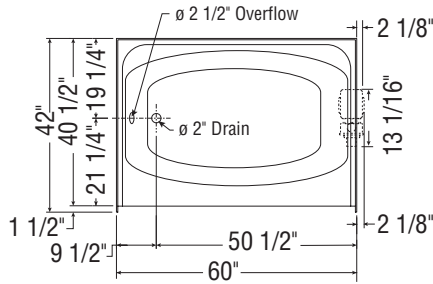

## Standard Features:

- 5 1/2 inch wrap around backsplash
- Integrated apron & tiling flange
- Deck for faucet
- 15 3/4 inch deep sump
- Bottom bathing well : 41 1/2 inch L x 24 inch W
- 2 inch Above-The-Floor rough available
- Right, left or center drain

# GT-4260 alcove bathtub

**Model number:**

**141082**

**Dimensions:** 60" x 41" x 23"

**Installation:** Alcove

**Material:** AcrylX™

GT-4260 R  
GT-4260 L (shown)

GT-4260 Center Drain

All dimensions are approximate. Structure measurements must be verified against the unit to ensure proper fit.

**Dimensions:**

60 x 40 1/2 x 23 1/4 in.  
(1524 x 1029 x 591 mm)

**Water capacity:**

76 gallons - 286 liters

**Weight:**

92 lbs - 41.73 kg

**Bathing well:**

41 1/2 X 24 in.  
(1054 X 610 mm)

**Deep sump height:**

16 1/4 in. - 413 mm

**Deck width:**

4 1/2 in. - 114 mm