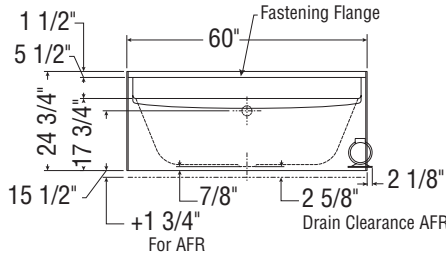

## Standard Features:

- 5 1/2 inch wrap around backsplash
- Integrated apron & tiling flange
- Deck for faucet
- 15 3/4 inch deep sump
- Bottom bathing well : 41 1/2 inch L x 24 inch W
- 2 inch Above-The-Floor rough available
- Right, left or center drain

# GT-4260 alcove bathtub

**Model number:**

**141082**

**Dimensions:** 60" x 41" x 23"

**Installation:** Alcove

**Material:** AcrylX™

GT-4260 R  
GT-4260 L (shown)

GT-4260 Center Drain

All dimensions are approximate. Structure measurements must be verified against the unit to ensure proper fit.

**Dimensions:**

60 x 40 1/2 x 23 1/4 in.  
(1524 x 1029 x 591 mm)

**Water capacity:**

76 gallons - 286 liters

**Weight:**

92 lbs - 41.73 kg

**Bathing well:**

41 1/2 X 24 in.  
(1054 X 610 mm)

**Deep sump height:**

16 1/4 in. - 413 mm

**Deck width:**

4 1/2 in. - 114 mm