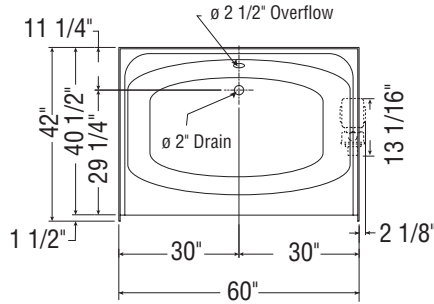

## Standard Features:

- 5 1/2 inch wrap around backsplash
- Integrated apron & tiling flange
- Deck for faucet
- 15 3/4 inch deep sump
- Bottom bathing well : 41 1/2 inch L x 24 inch W
- 2 inch Above-The-Floor rough available
- Right, left or center drain

# GT-4260 alcove bathtub

**Model number:**

**141082**

**Dimensions:** 60" x 41" x 23"

**Installation:** Alcove

**Material:** AcrylX™

GT-4260 R  
GT-4260 L (shown)

GT-4260 Center Drain

All dimensions are approximate. Structure measurements must be verified against the unit to ensure proper fit.

**Dimensions:**

60 x 40 1/2 x 23 1/4 in.  
(1524 x 1029 x 591 mm)

**Water capacity:**

76 gallons - 286 liters

**Weight:**

92 lbs - 41.73 kg

**Bathing well:**

41 1/2 X 24 in.  
(1054 X 610 mm)

**Deep sump height:**

16 1/4 in. - 413 mm

**Deck width:**

4 1/2 in. - 114 mm