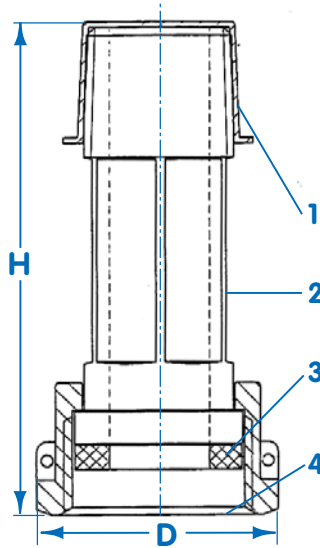

433 WATER METER COUPLING

❖ Cast Brass or Cat Bronze ❖ With Rubber Gasket

ISO 9001:2000

Product Spec Sheet

Also Available

430 - Water Meter Coupling
Bronze - With Gasket

431 - Water Meter Flange
Bronze

MODEL DESCRIPTION & SIZES

433 - Water Meter Coupling Bronze With Gasket

433T03	1/2"
433T04	3/4"
433T05	1"
433T07	1-1/2"
433T08	2"

430 - Water Meter Coupling Bronze - With Gasket

430T04	3/4"
430T05	1"

431 - Water Meter Flange

431T07	1-1/2"
431T08	2"

MATERIAL SPECIFICATIONS

NO.	Part	Material	ASTM Designation
1	Packing	Rubber (NBR)	
2	Nipple	Brass	B584 C85710
3	Nut	Brass	B584 C85710
4	Cover	Plastic	

DIMENSIONS

SIZE	H	D
1/2"	2.72	1.44
3/4"	3.11	1.78
1"	3.15	2.19
1-1/2"	3.55	3.08
2"	3.82	3.66

DIMENSIONS

Meter Size	Tailpiece Thread (IPT)	Length Of Coupling Nut	Coupling Nut Tread (IPT)
5/8"	1/2"	2- 3/8"	3/4"
3/4"	3/4"	2- 1/2"	1"
1"	1"	2- 5/8"	1- 1/4"

Brewster, NY
TEL: 800-431-2082
FAX: 800-640-2252