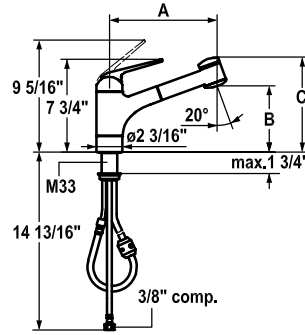

# KWC DOMO

Item No.	Finish
<b>10.061.032.000</b> A 7 1/16" , B 4 15/16" , C 7 3/16"	chrome
<b>10.061.032.127</b> A 7 1/16" , B 4 15/16" , C 7 3/16"	splendure™ stainless steel
<b>10.061.033.000</b> A 9 1/16" , B 5 1/2" , C 7 7/8"	chrome
<b>10.061.033.127</b> A 9 1/16" , B 5 1/2" , C 7 7/8"	splendure™ stainless steel

### Single-lever mixer

- sealing guard inside lever cap: protects the cartridge
- 2-function pull-out spray with KWC JETCLEAN
  - up to 27 9/16" pull-out length
  - with lockable needle spray
  - automatic diverter reset
- hose guide, swivelling 130°
- KWC universal cartridge with ceramic discs
  - flow rate and temperature continuously variable
  - temperature and flow rate limitation
- flexible connection hoses 3/8" compression
- fastening by means of threaded sleeve M33 x 1.5
- mounting hole size Ø1 3/8"