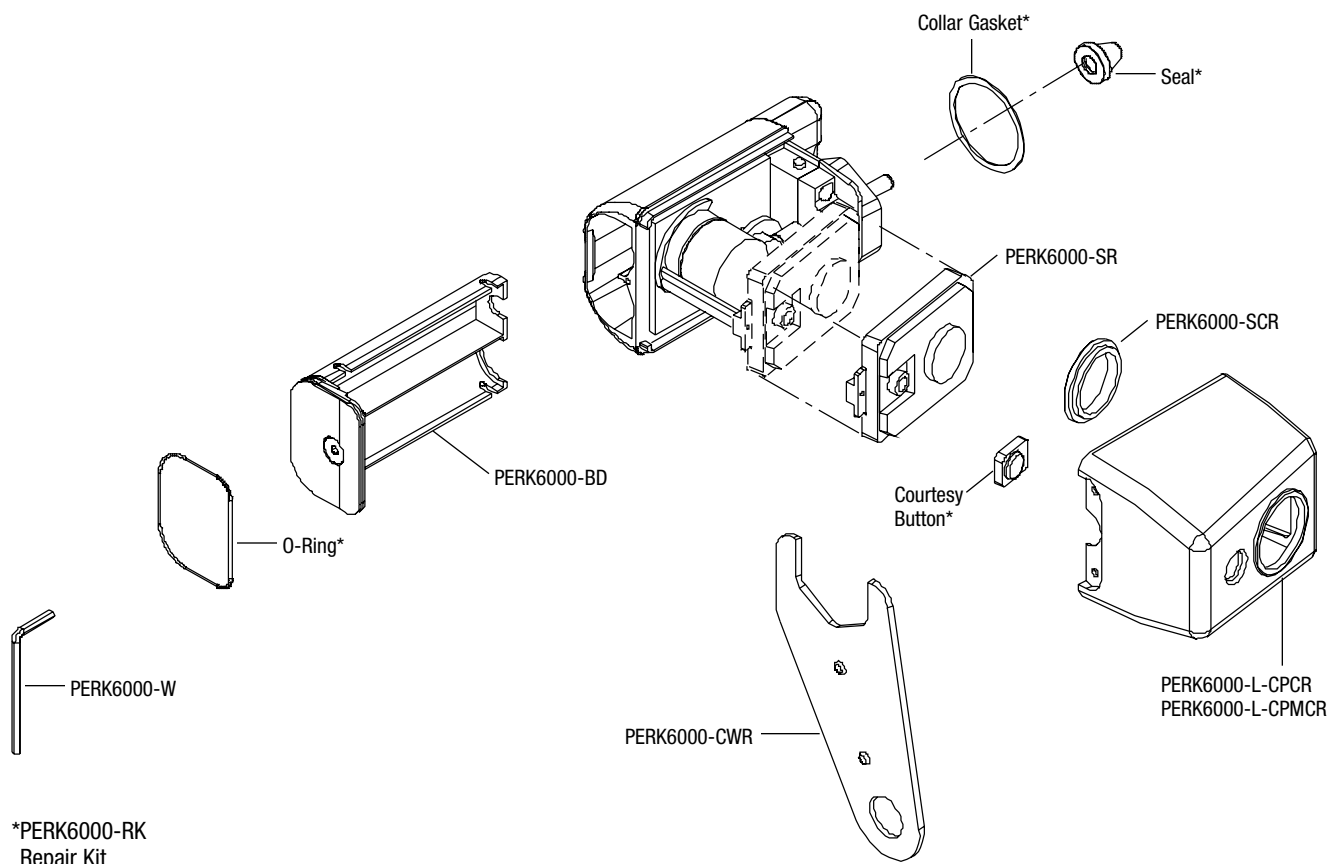

E-Z Flush® Replacement Parts

*PERK6000-RK
Repair Kit

Description	Product No.
Chrome Plastic Cover	PERK6000-L-CPCR
Chrome Metal Cover	PERK6000-L-CPMCR
Replacement Lens	PERK6000-SCR
Handle Nut Wrench	PERK6000-CWR
Battery Drawer	PERK6000-BD
Allen Wrench	PERK6000-W
Sensor Module	PERK6000-SR
Repair Kit - Includes Courtesy Button Cap, O-Ring, Collar Gasket, and Seal	PERK6000-RK
Handle Port Repair Kit - Includes Retainer, Collar Gasket, and Seal	PERK6000-MRK
E-Z Flush Handle Repair Kit - Battery Tray O-Ring, Handle Gasket, Seal, & Rubber Push Button	PERK6000-RK