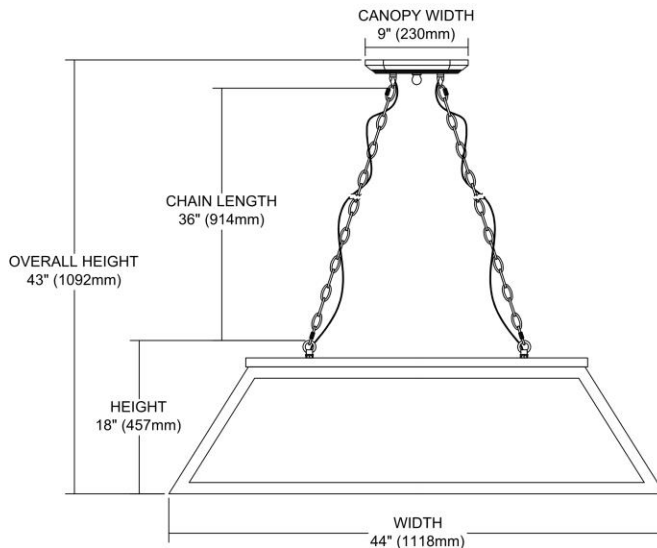

ITEM #:	70053-4
UPC	830335009436
Description	Tiffany 4-Light Billiard Light in Tiffany Bronze with Red Billiard Motif
Finish	Tiffany Bronze
Materials	Glass, Metal
Brand	ELK Lighting
Collection	Tiffany
Category	Indoor Lighting
Type	Island Light

ITEM DIMENSIONS				RATINGS & SPECIFICATIONS				
Width	14 inches			Safety Rating	N/A		Certification	N/A
Depth	44 inches			ADA Compliant	N/A		Voltage	N/A
Height	18 inches			BULBS / SOCKETS				
Weight	28 pounds			Quantity	4	Wattage	100 watts	
ADDITIONAL DIMENSIONS				Included	No		Type	A19 (E26 Medium Base)
Backplate / Canopy	N/A			Other	N/A			
HCWO	N/A			CHAIN / CORD INFORMATION				
Min. Extension	N/A			Chain	N/A		Cord	N/A
Max. Extension	N/A			SHADE / GLASS DETAILS				
OVERALL HEIGHT				Shade/Glass Description	Red Tiffany Style Billiard Motif			
Min.	N/A		Max.	N/A				
EXTENSION ROD(S)				Width	N/A		Height	N/A
N/A				Width at Top	N/A		Width at Bottom	N/A