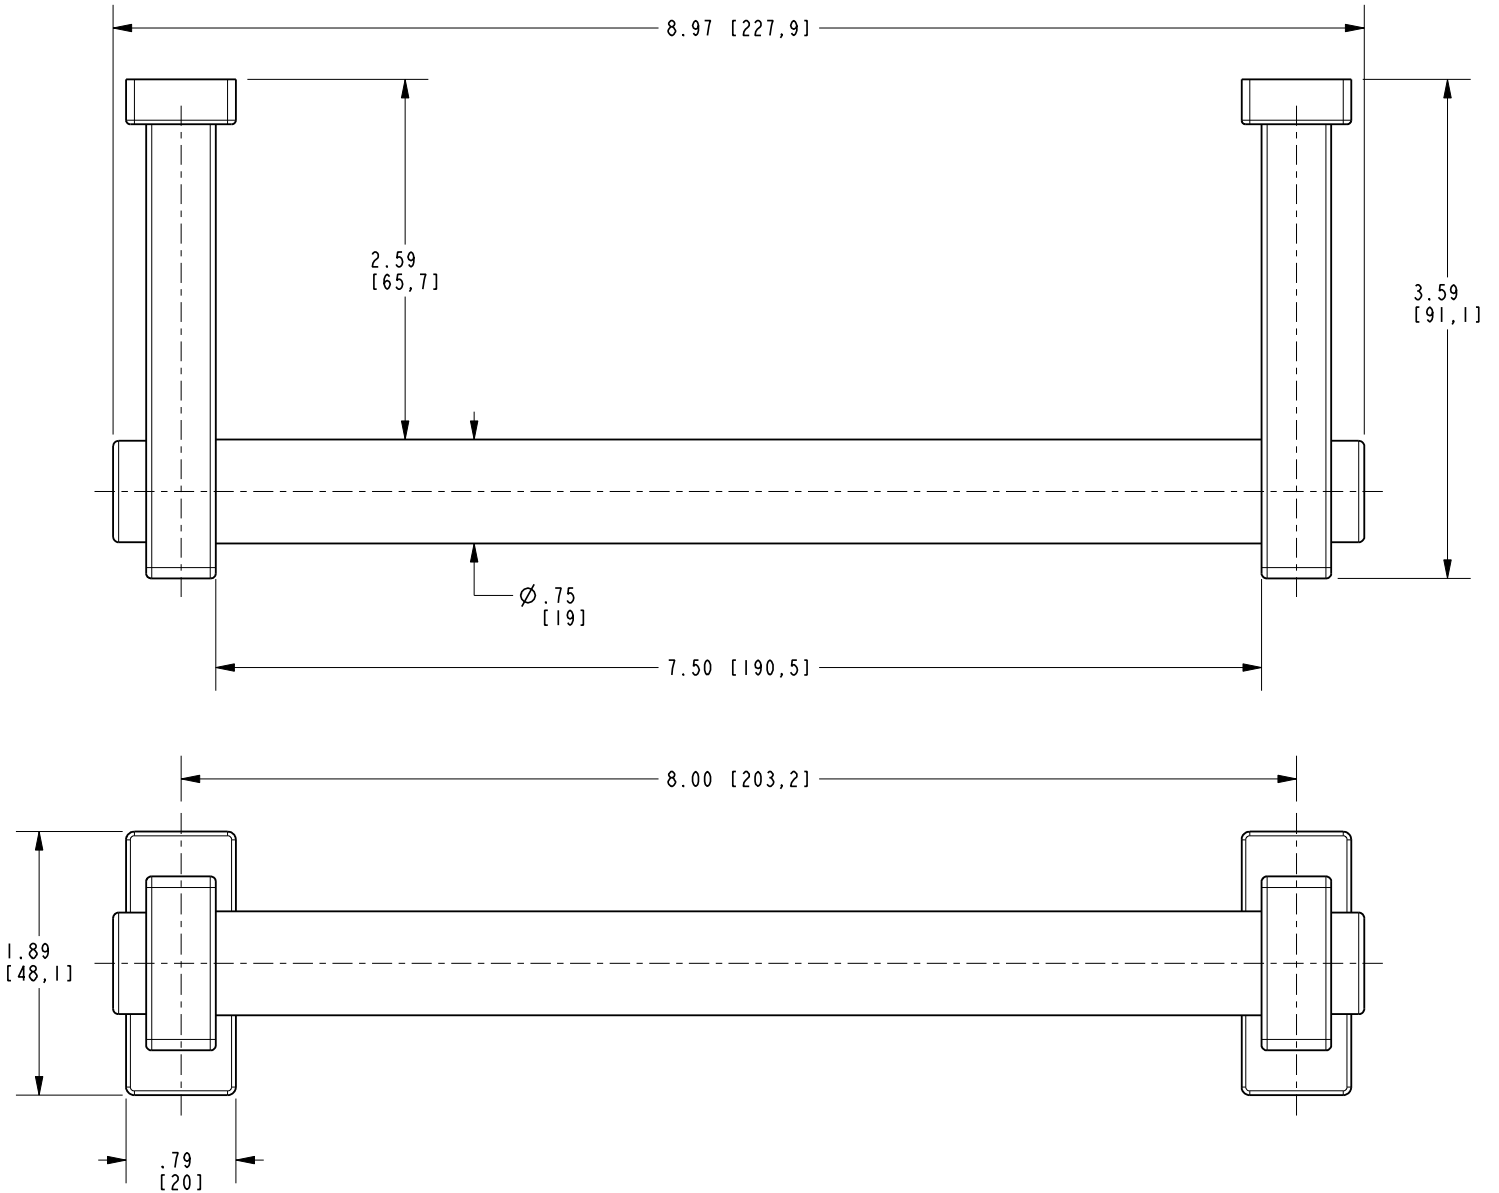

Towel Bar 3001

Features

- Solid brass construction
- Complements Frame product series

Codes / Standards Compliance

Meets or exceeds the following at date of manufacture:

- All applicable US Federal and State material regulations

Colors / Finishes

- PC: Polished Chrome
- SN: Satin Nickel

Specified Model

Model	Description	Colors Finishes
3001	8" Towel Bar	<input type="checkbox"/> PC <input type="checkbox"/> SN

Product Specification: Add "Color / Finish" Suffix to Model Number Below

The Towel Bar shall be made of solid brass construction. Towel Bar shall complement Ginger Frame product series. Towel Bar shall be Ginger Model 3001/_____ .

3001

Frame Towel Bar 3001