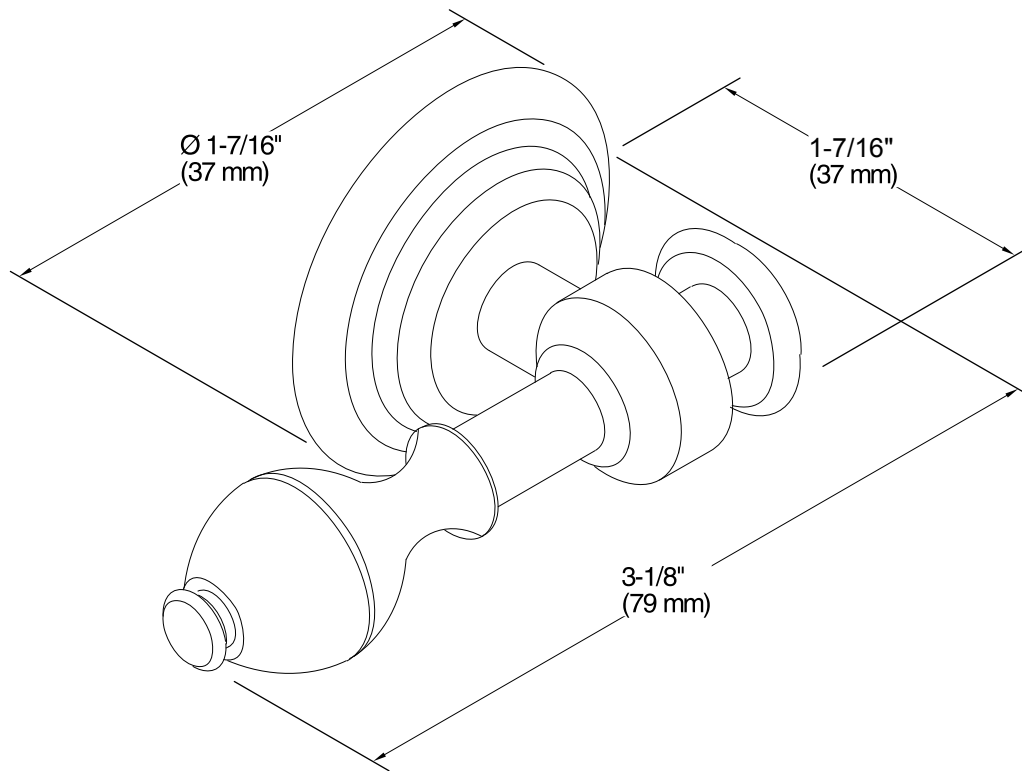

Technical Information

All product dimensions are nominal.

Notes

ADA compliant when installed to the specific requirements of these regulations.