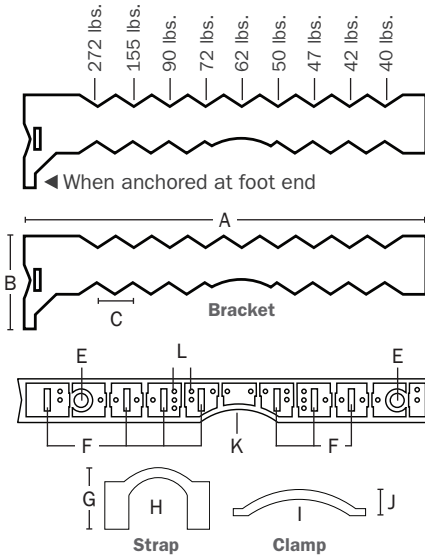

PipeTitan™

»» Universal Bracketing System

Specifications	
Standard Green Bracket (570 series)	ABS, U.V. stabilized
Standard Clamp & Strap	Natural high-density polyethylene
Flame Retardant Red Bracket, Clamp & Strap (572 series)	Flame retardant ABS, UL-94 V0
Screws	Zinc coated steel, 5/16" hex/Phillips head, 2" (strap) and 4" (clamp)
Stainless Steel Bands	300 series stainless steel: 1/2" wide x .025, 5" band = 4" max diameter, 7" band = 6" max diameter Screw: 410 series stainless, slotted/hex head

Safe Working Load

1/2 failure load at 72°F

- A - 11"
- B - 2-1/2"
- C - 1" O.C.
- D - 1-1/8"
- E - 13/32"
- F - 9/16"
- G - 1-1/4"
- H - 5/8" O.D. - 1" O.D.
- I - 3/8" O.D. - 3-1/2" O.D.
- J - 7/8"
- K - 1-3/4"
- L - Pilot holes

Installation Instructions

1. Secure bracket to wall, stud or vent pipe with stainless steel band or clamp. Or, suspend bracket overhead using two 3/8" threaded rods.
2. Insert 2 screws into each strap.
3. Install strap(s) into bracket channel and push down. Tighten screws securely.

⚠ **WARNING:** Cancer and Reproductive Harm
⚠ **ADVERTENCIA:** Cáncer y Daños Reproductivos
⚠ **AVERTISSEMENT:** Cancer et effets néfastes sur la reproduction
www.P65Warnings.ca.gov

#IS-PIPETITAN

Supply

Drainage

Support

Specialties

www.siouxchief.com

14940 Thunderbird Road
Kansas City, MO 64147
P 1.800.821.3944
F 1.800.758.5950