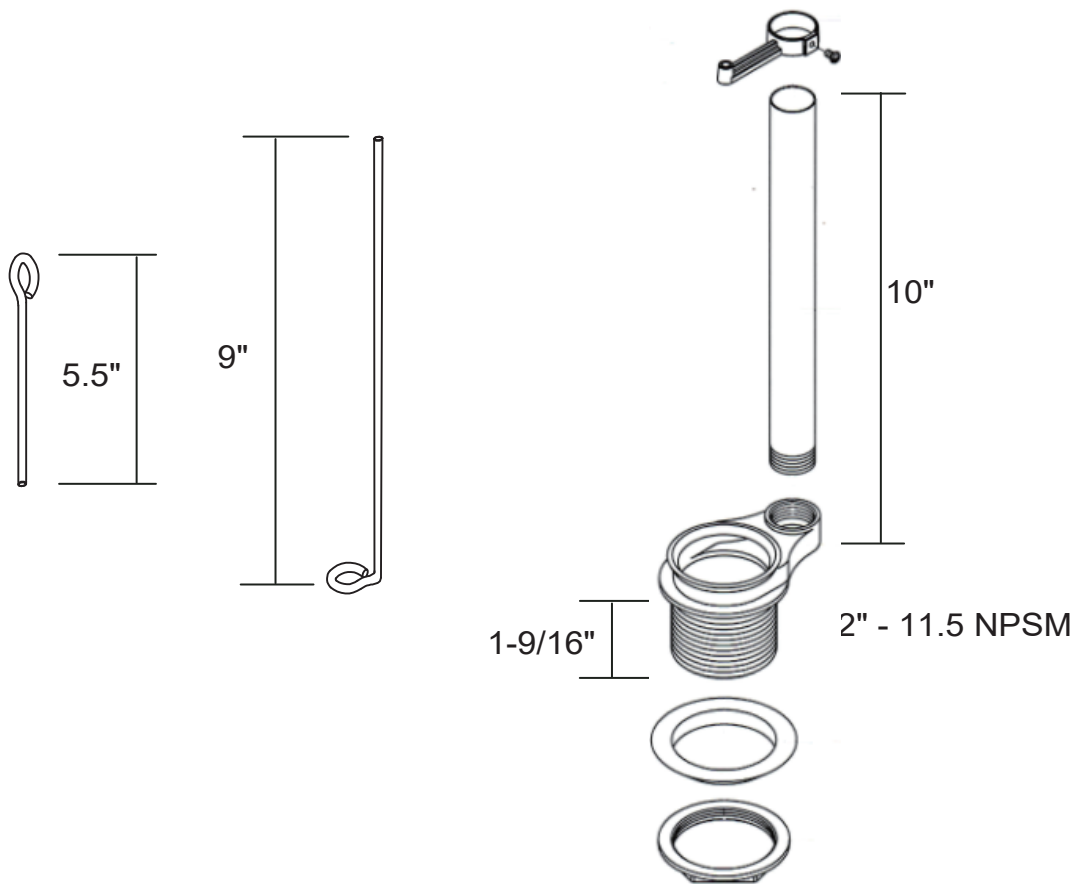

Warranty and Codes

This PROFLO flush valve carries a limited lifetime warranty when installed in residential applications. The warranty is 1 years in commercial applications.