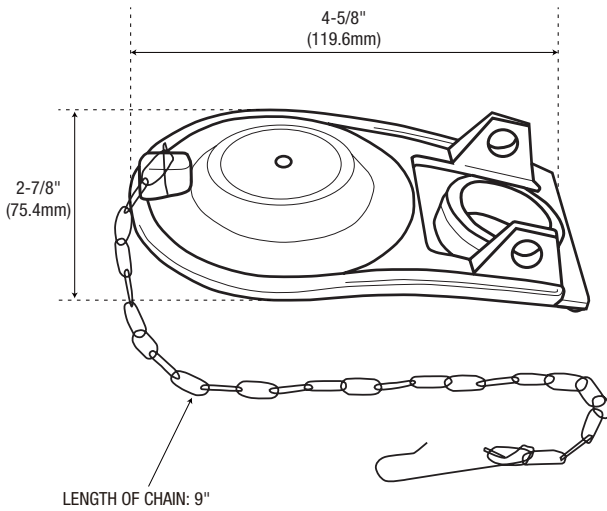

## Specifications

# PFL54X Flapper

### Product Features

- Flapper: NR+synthetic rubber
- Chain: SS304
- Korky® style flappers
- Fits regular Douglas® style flush valves or new style plastic flush valves with projecting arms

PFL54X