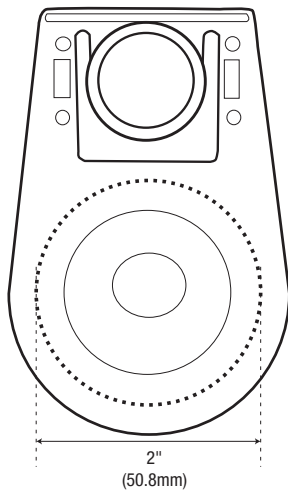

# PFL54X Flapper

### Product Features

- Flapper: NR+synthetic rubber
- Chain: SS304
- Korky® style flappers
- Fits regular Douglas® style flush valves or new style plastic flush valves with projecting arms

PFL54X